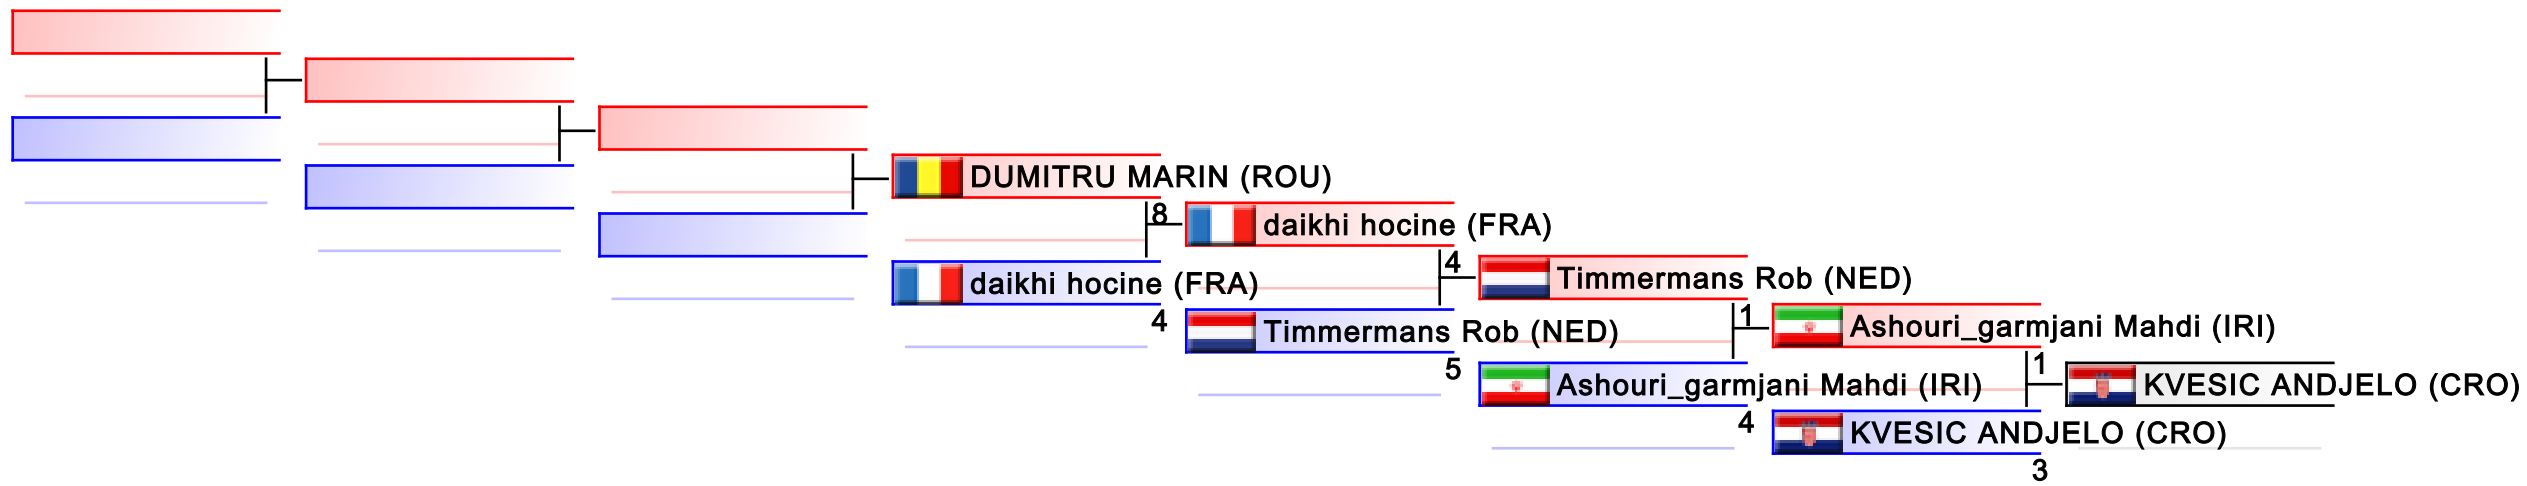

**Male Kumite 84+ Kg**  
 Karate1 Series A - Istanbul 2017

Tatami 4 13:15  
 Pool 1,2,3,4

(c)sportdata GmbH & Co KG 2000-2017(2017-09-24 19:22) -WKF Approved- v 9.6.1 build 1 License: SDIL 2017 (expire 2017-12-31)