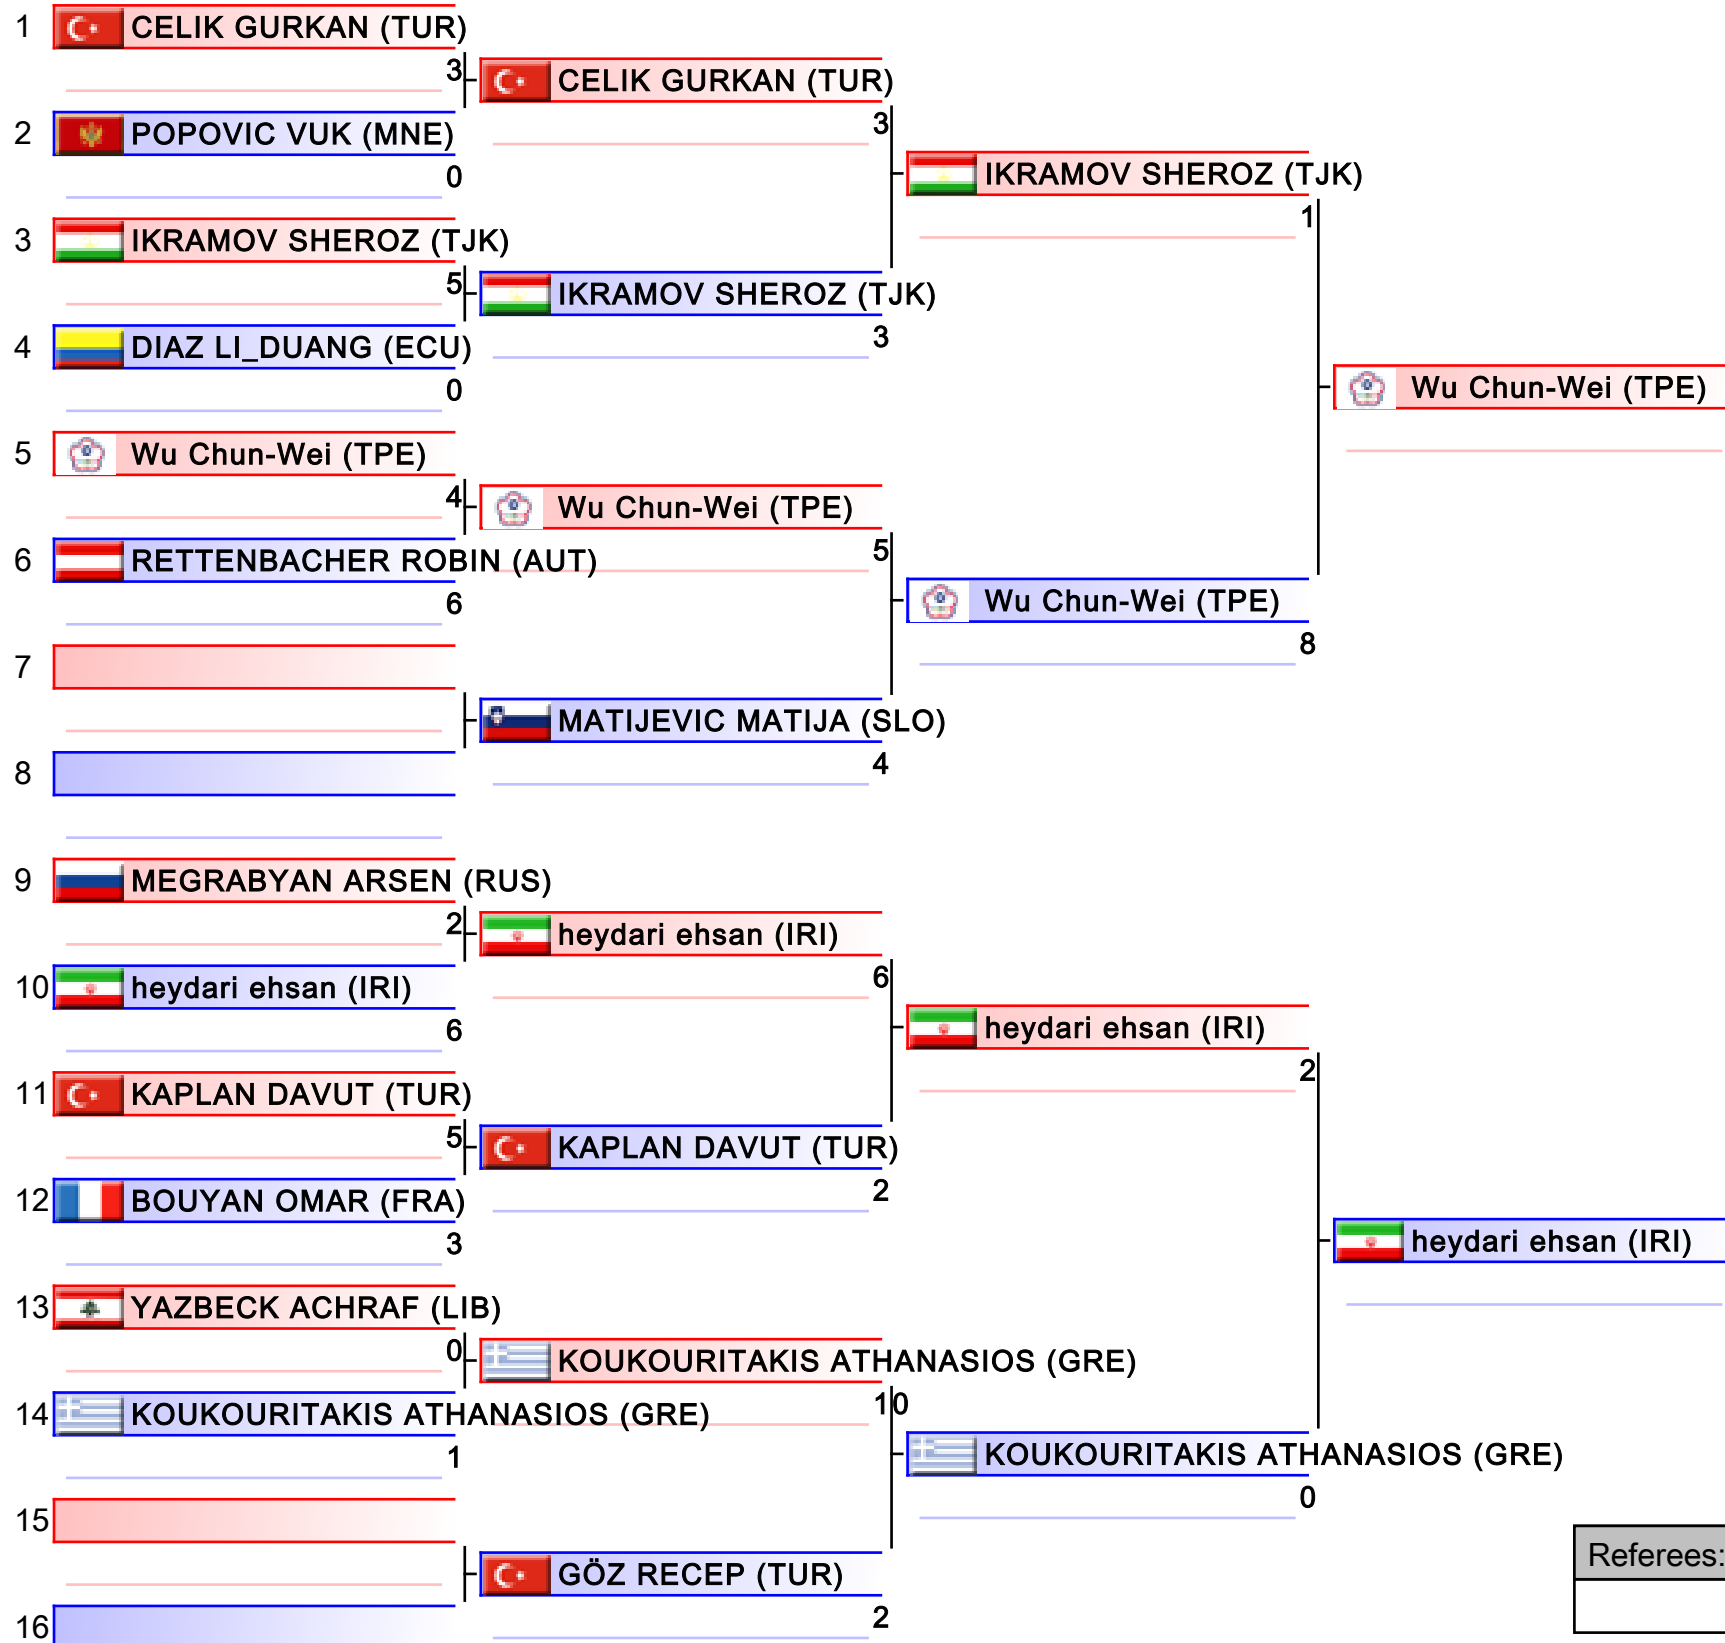

Male Kumite -84 Kg

Karate1 Series A - Istanbul 2017, Istanbul, TUR

Tatami
1 11:00

Pool
1/8

Wu Chun-Wei (TPE)

1. baban keyvan (IRI)
2. GHARARIZADEH_MAHANI MAHDI (IRI)
3. CEVAHIR EMRE (TUR)
3. fadakar ali (IRI)
5. Chobotar Valerii (HUN)
5. Yuldashev Daniyar (KAZ)
7. MARTINA MICHELE (ITA)
7. ABDULLAYEV PANAHAH (AZE)

Referees: