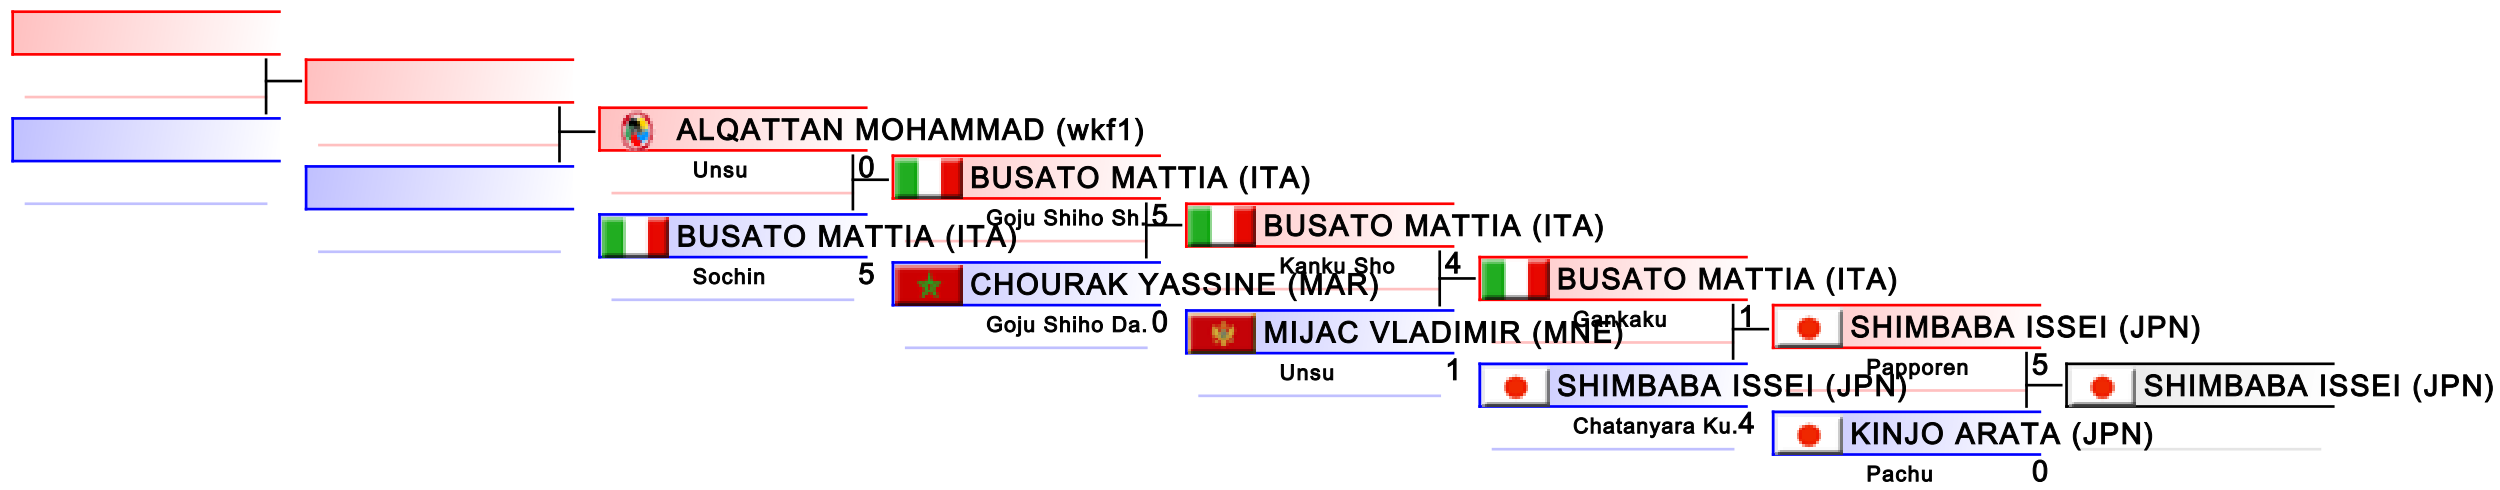

REPECHAGE: (1,2,3,4,5,6,7,8)