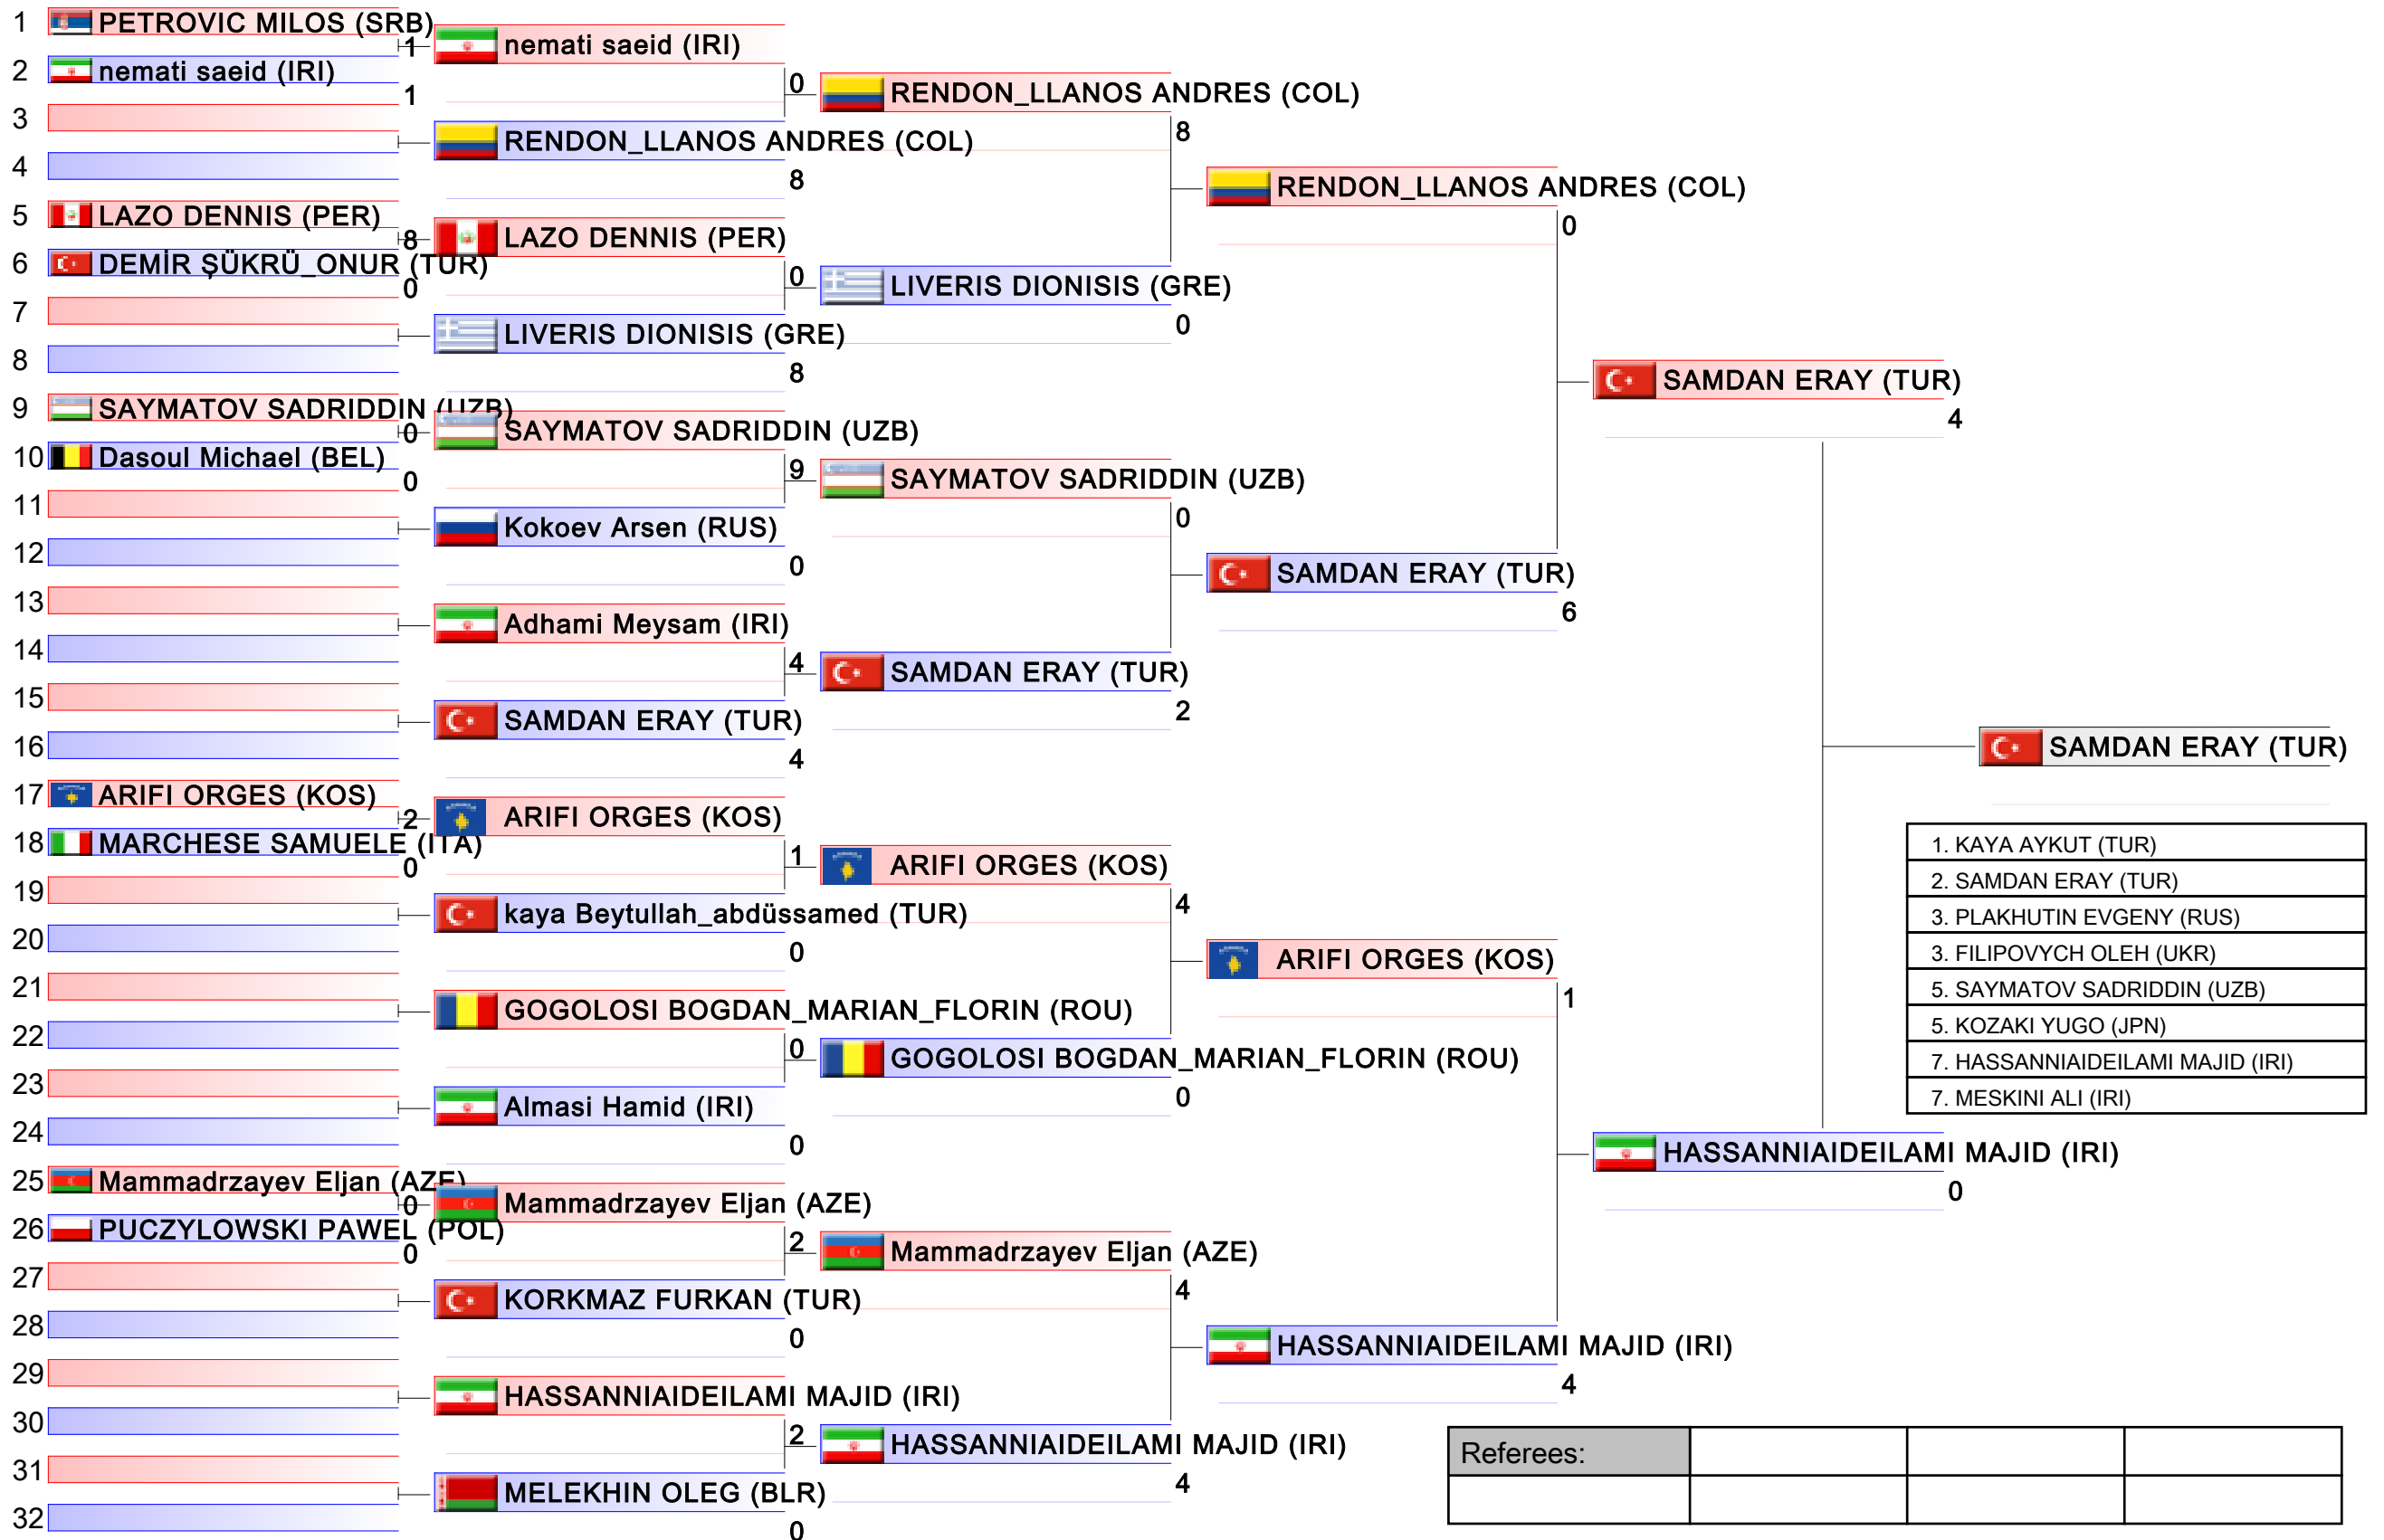

Male Kumite -60 Kg

Karate1 Series A - Istanbul 2017, Istanbul, TUR

Tatami
5 18:30

Pool
1/4