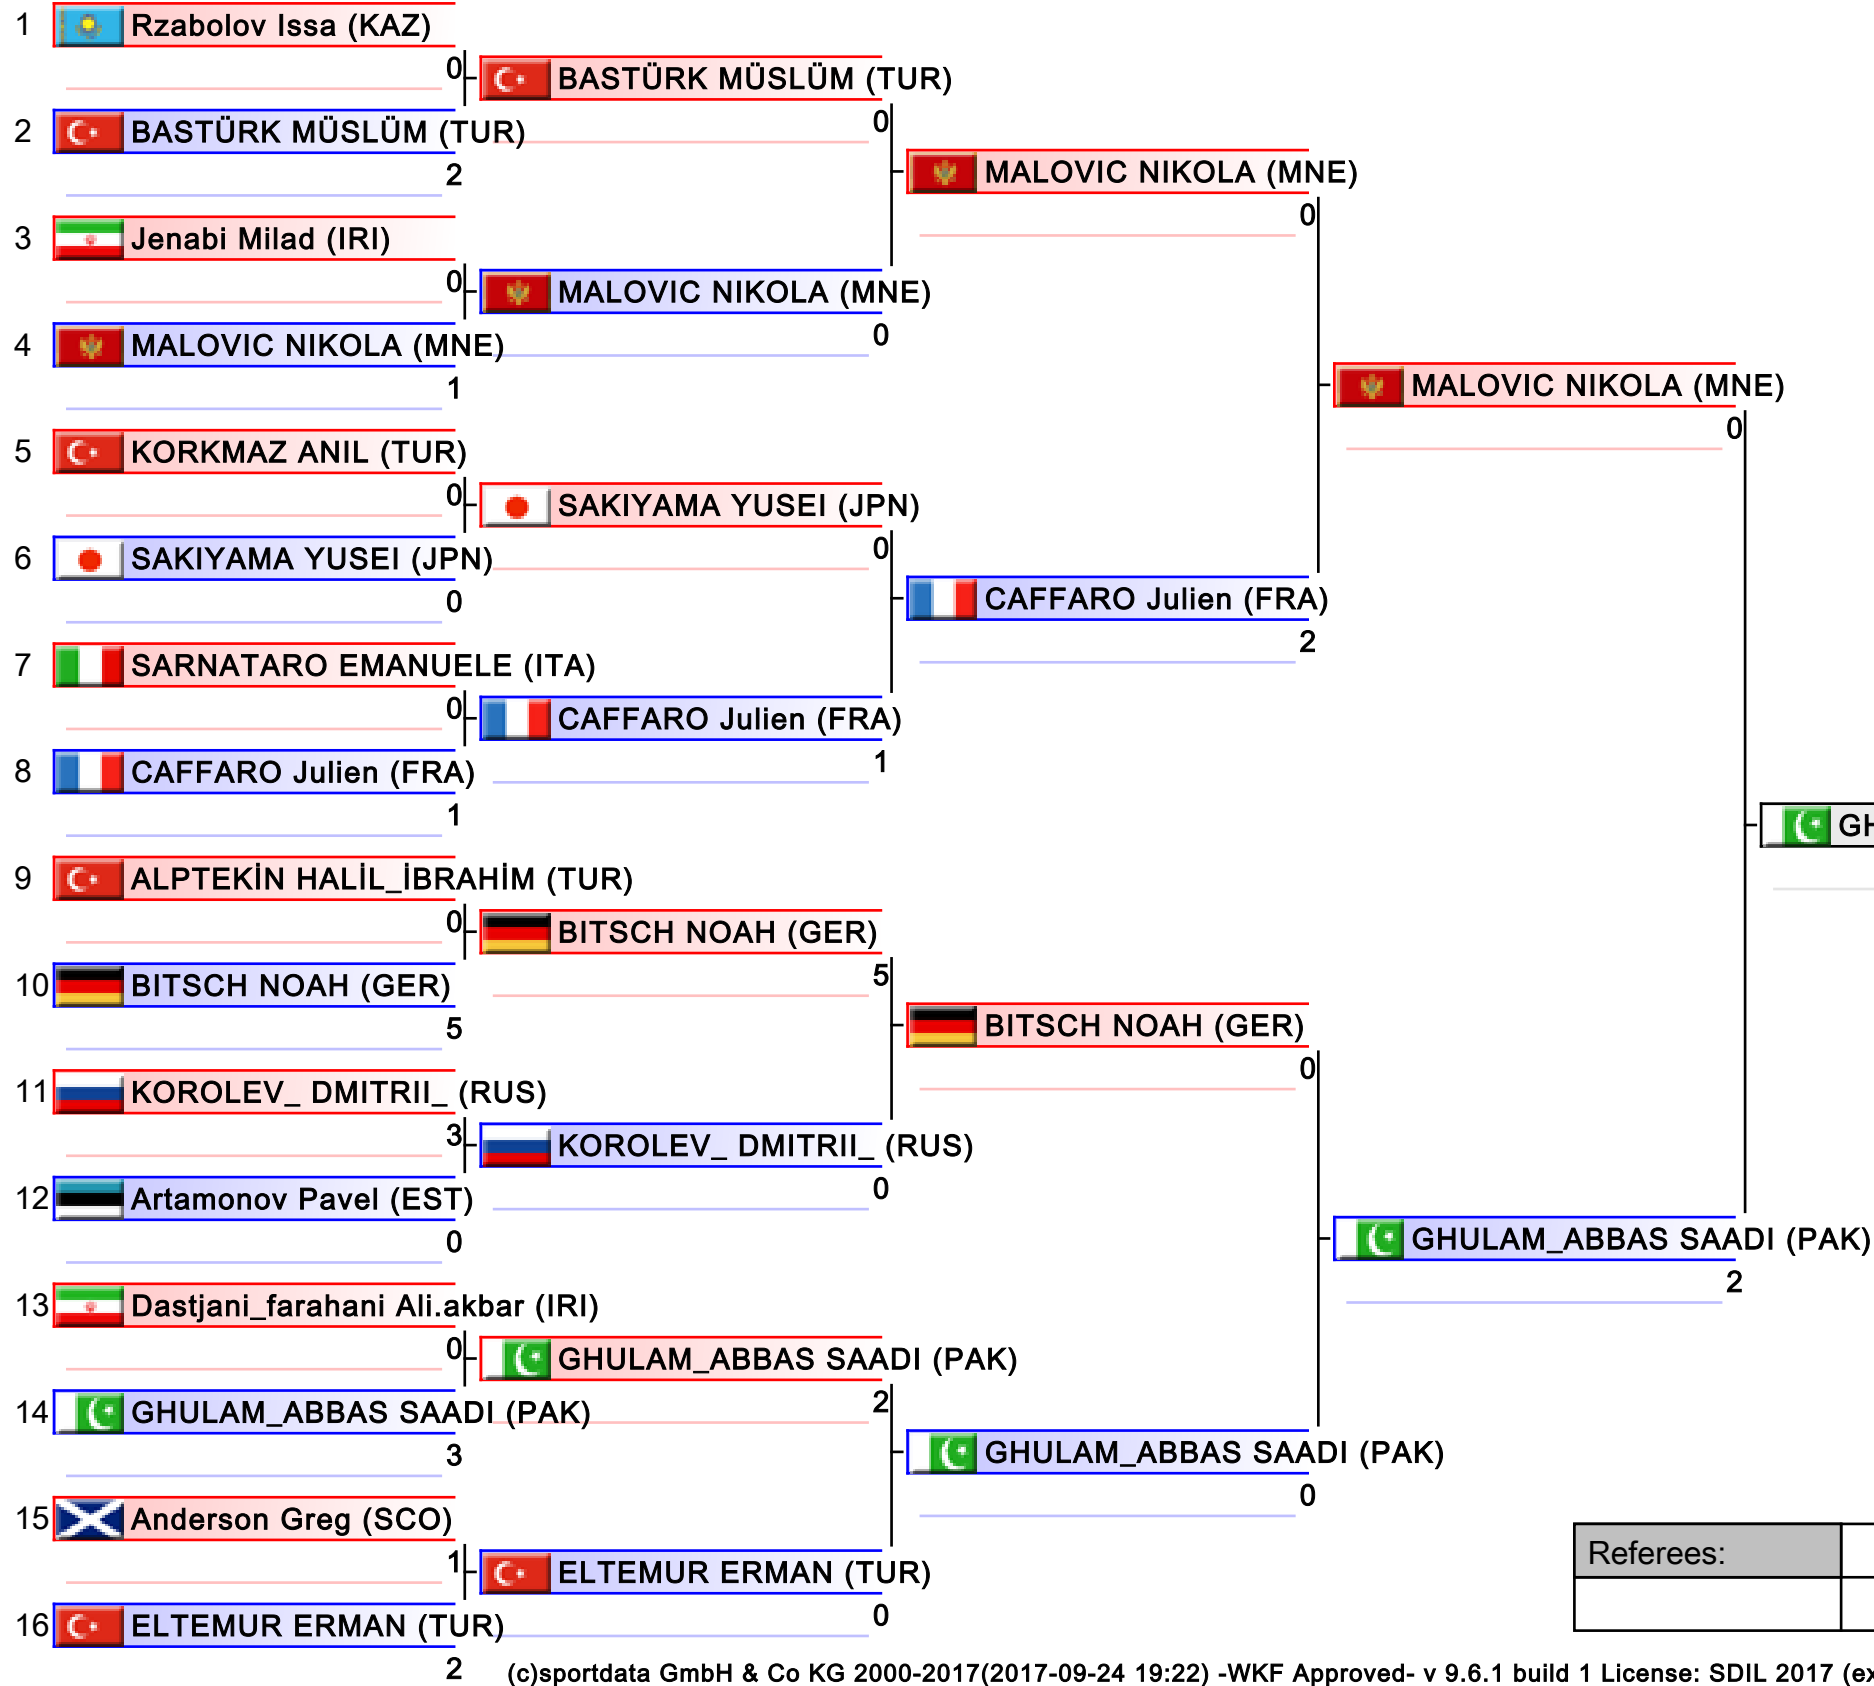

Male Kumite -75 Kg

Karate1 Series A - Istanbul 2017, Istanbul, TUR

Tatami
6 15:40

Pool
6/8

1. ASGARI_GHONCHEH BAHMAN (IRI)
2. NISHIMURA KEN (JPN)
3. HORUNA STANISLAV (UKR)
3. Aghayev Rafael (AZE)
5. OTABOLAEV DASTONBEK (UZB)
5. GHULAM_ABBAS SAADI (PAK)
7. PINARBASI NECATI (TUR)
7. GARIBOVIC ENES (CRO)

Referees: