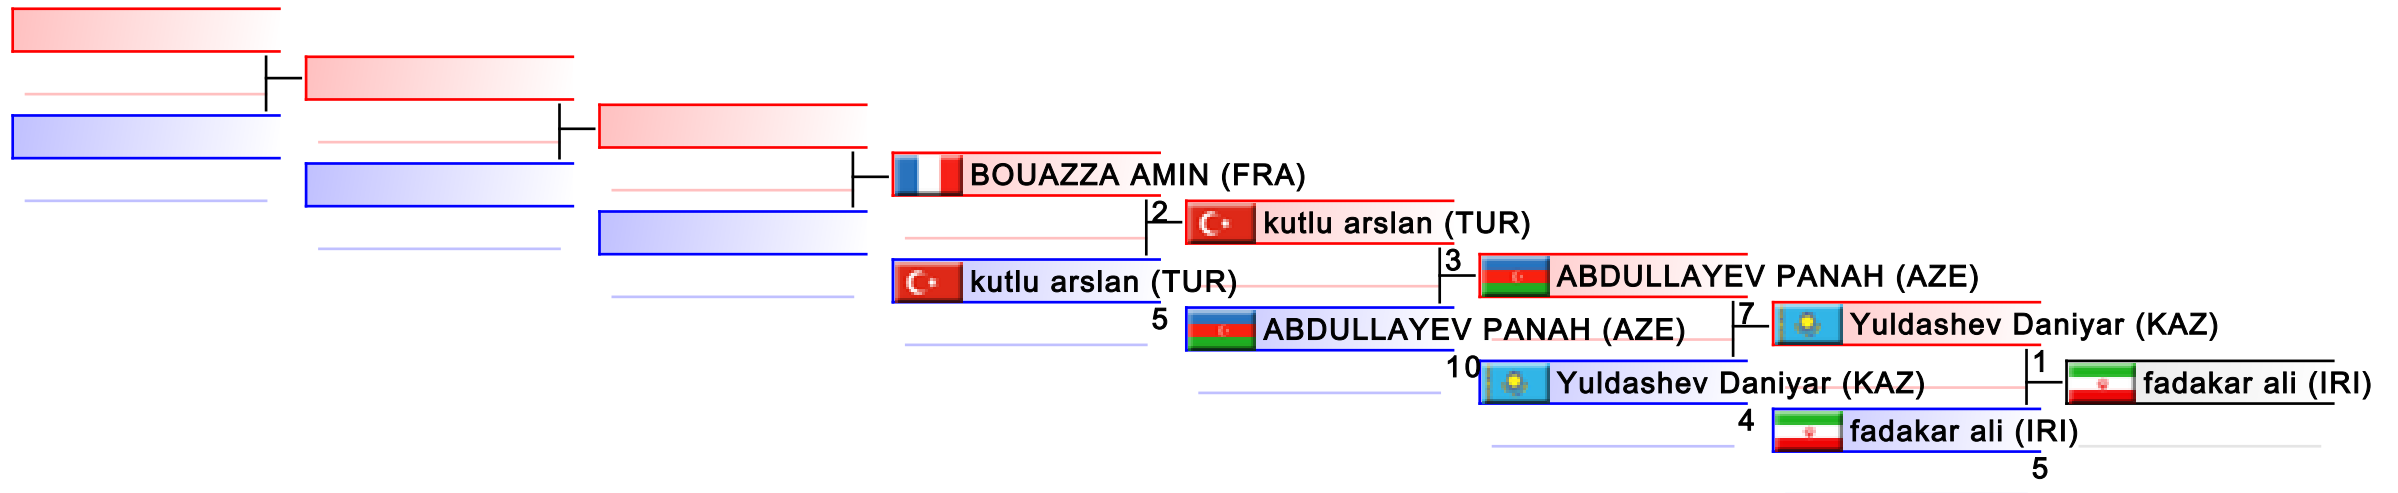

Male Kumite -84 Kg
Karate1 Series A - Istanbul 2017

Tatami 2 13:25
Pool 5,6,7,8

(c)sportdata GmbH & Co KG 2000-2017(2017-09-24 19:22) -WKF Approved- v 9.6.1 build 1 License: SDIL 2017 (expire 2017-12-31)