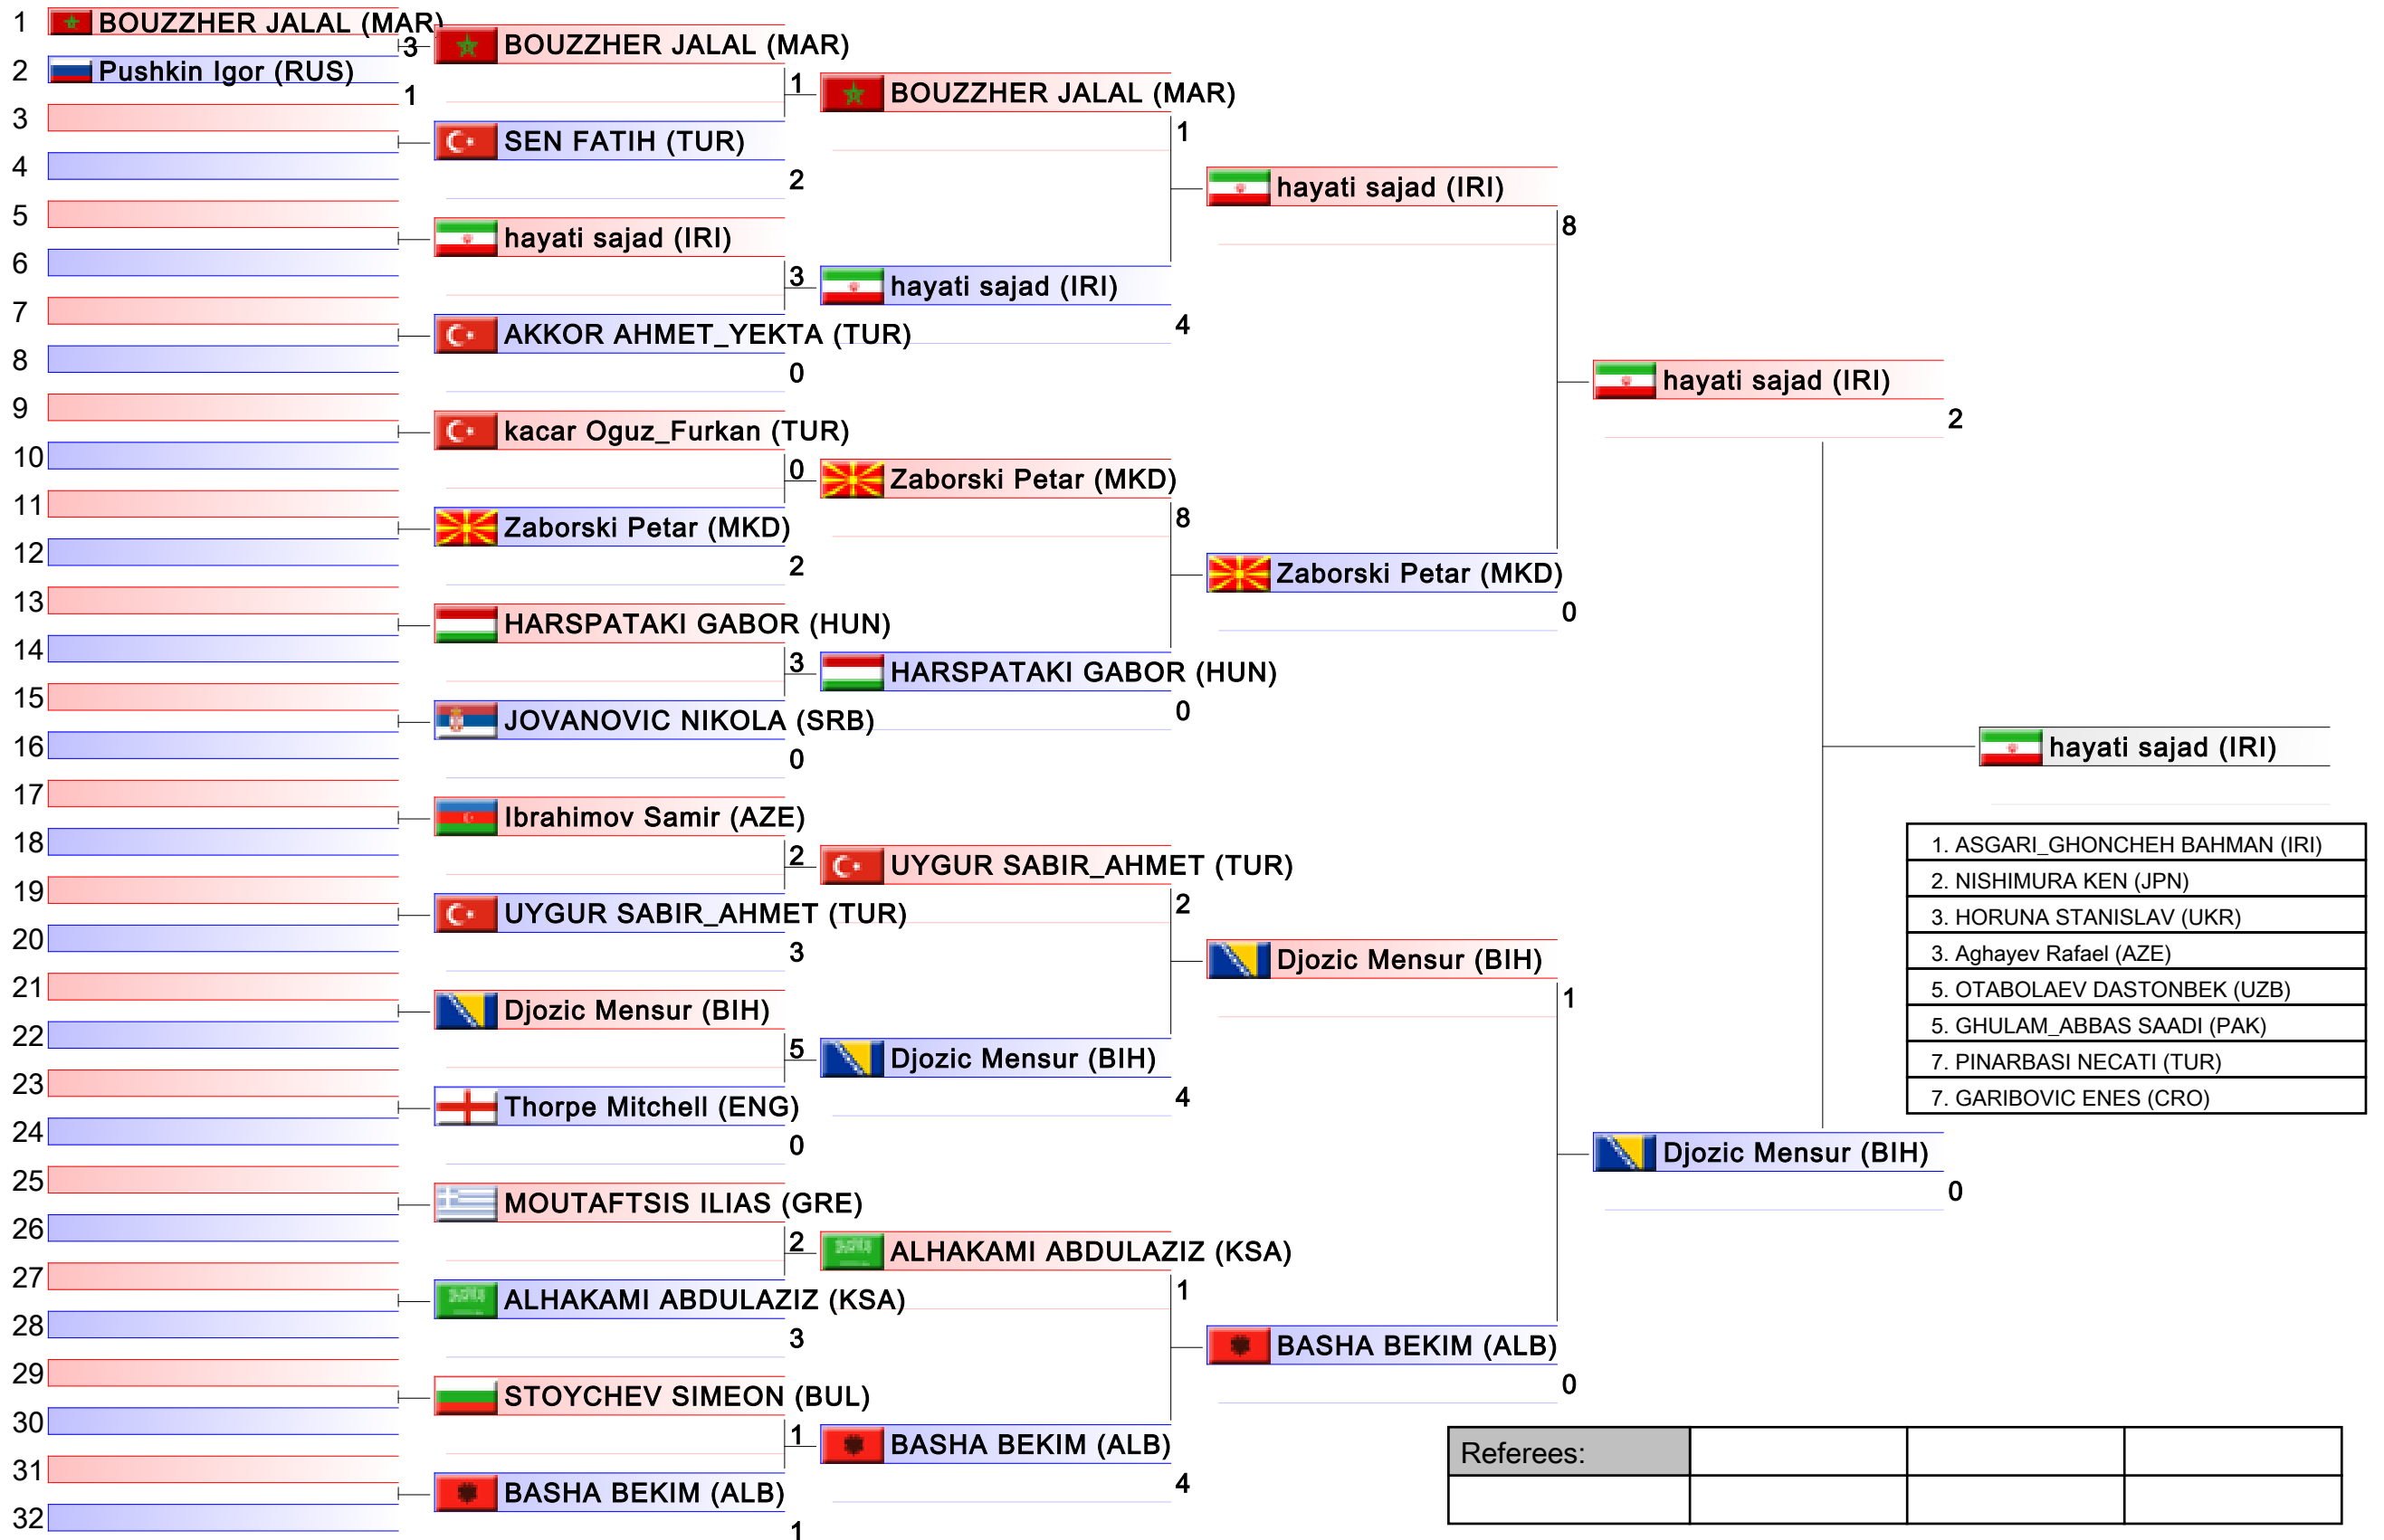

Male Kumite -75 Kg

Karate1 Series A - Istanbul 2017, Istanbul, TUR

Tatami
5 15:40

Pool
5/8