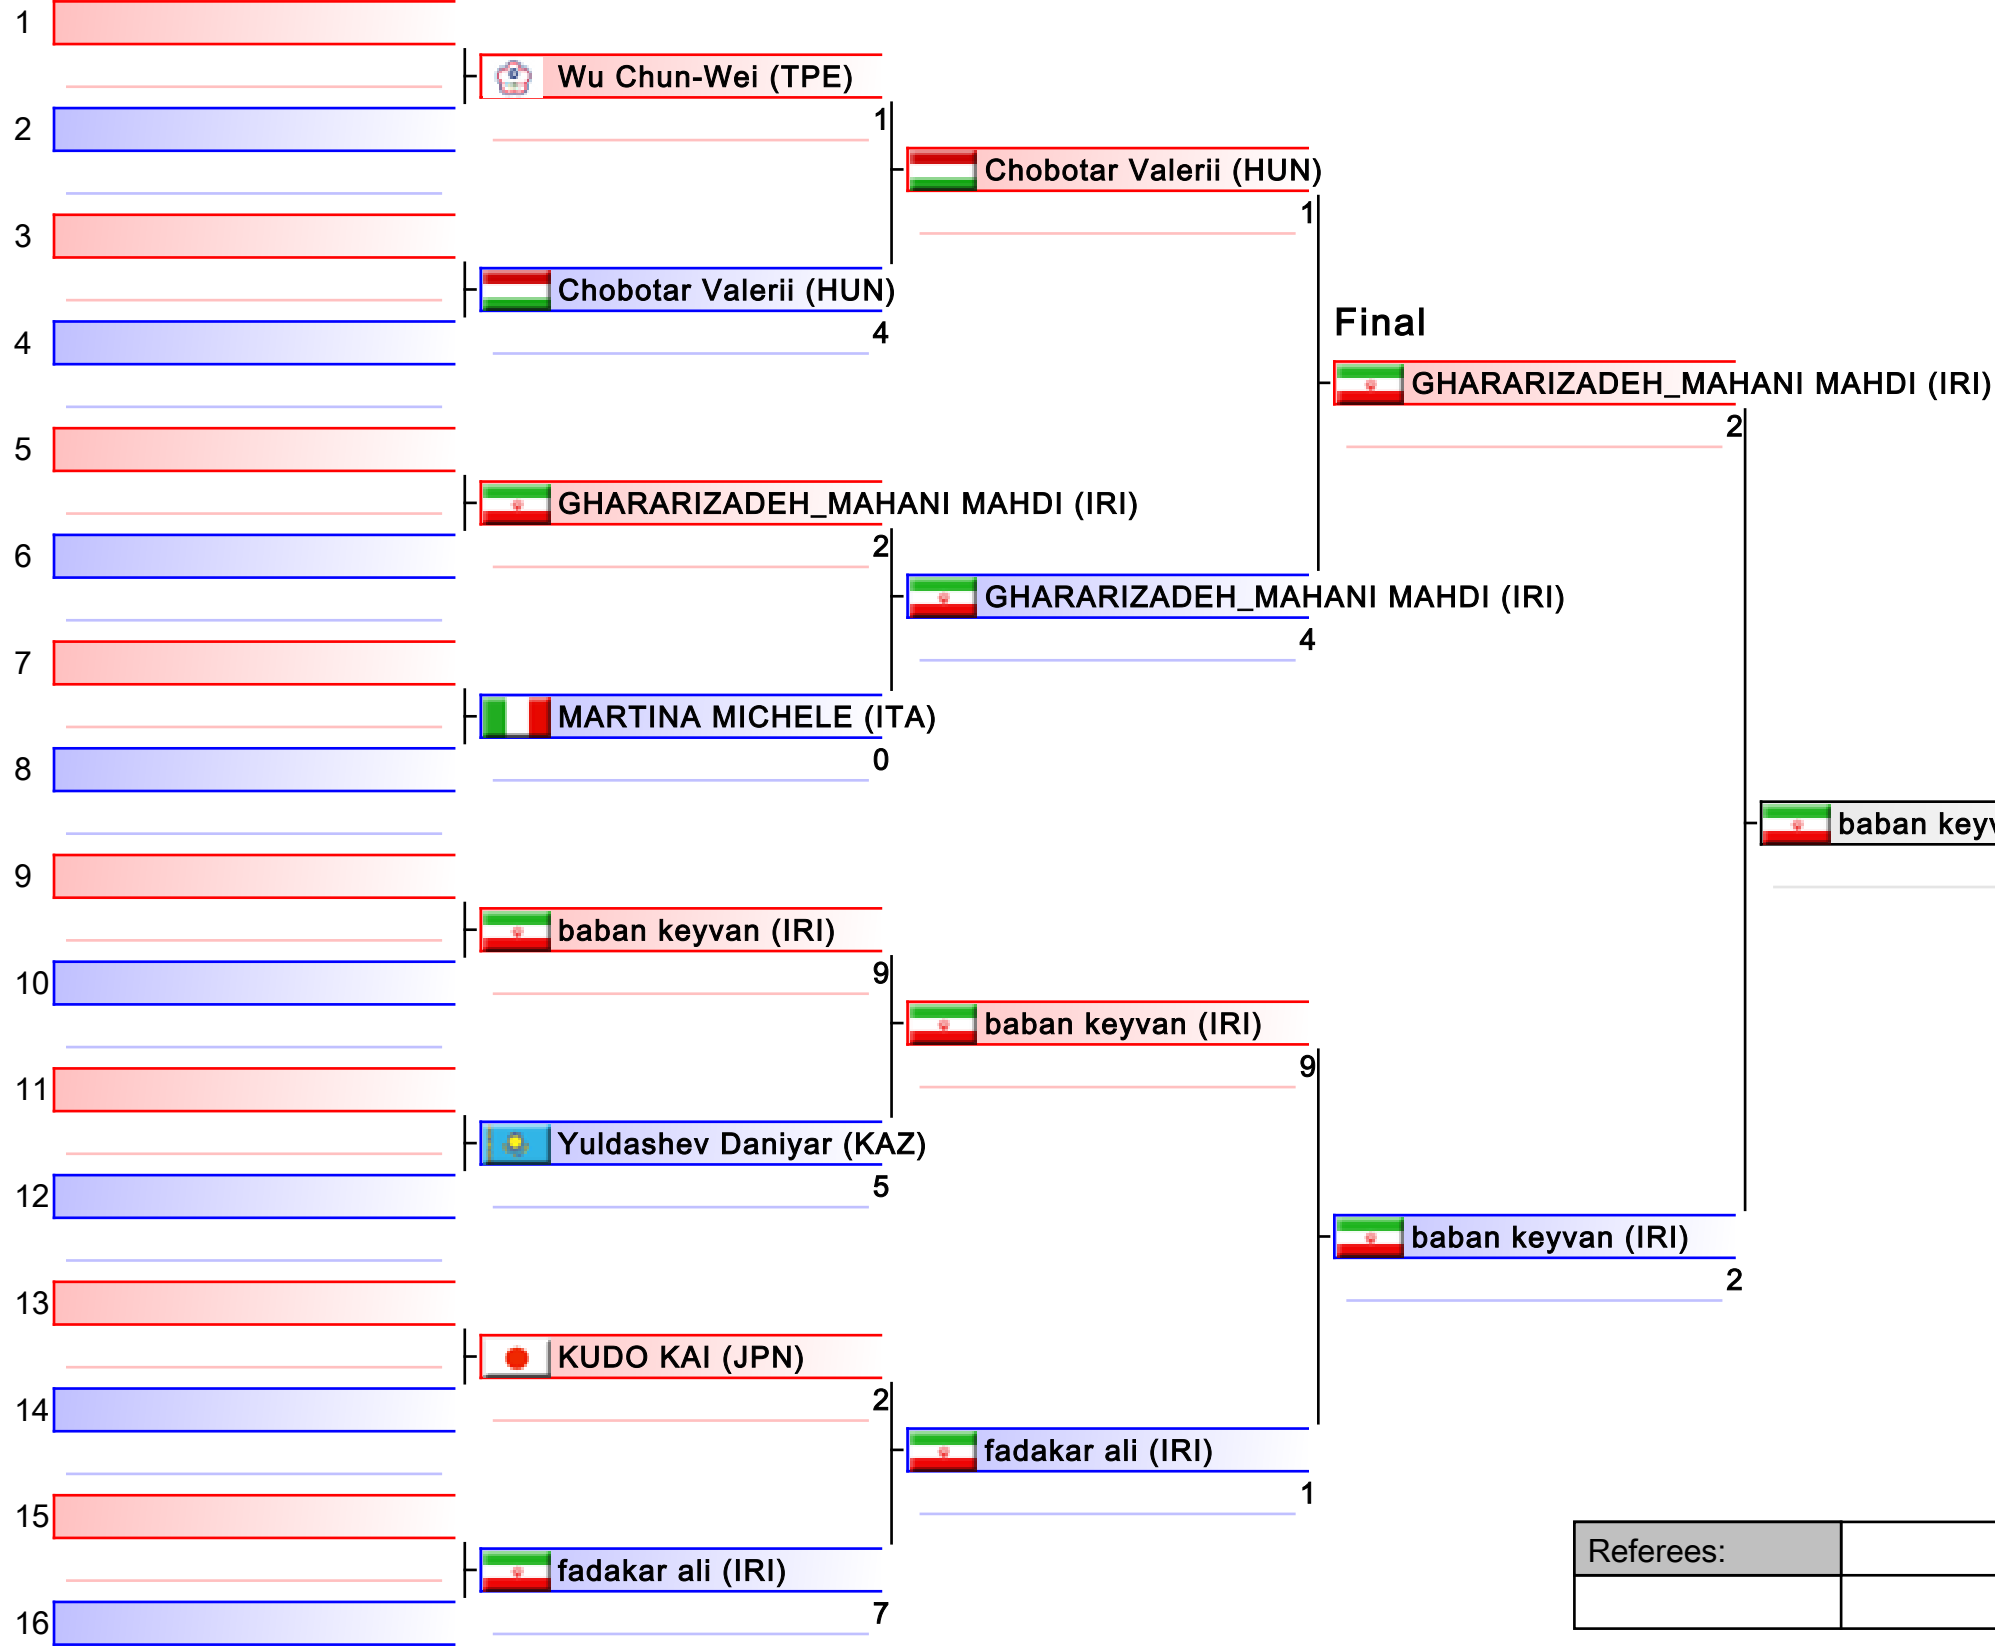

Pool winner-Male Kumite -84 Kg
Karate1 Series A - Istanbul 2017, Istanbul, TUR

Tatami
1 13:10

Pool
1/1

1. baban keyvan (IRI)
2. GHARARIZADEH_MAHANI MAHDI (IRI)
3. CEVAHIR EMRE (TUR)
3. fadakar ali (IRI)
5. Chobotar Valerii (HUN)
5. Yuldashev Daniyar (KAZ)
7. MARTINA MICHELE (ITA)
7. ABDULLAYEV PANAHAH (AZE)

Referees: