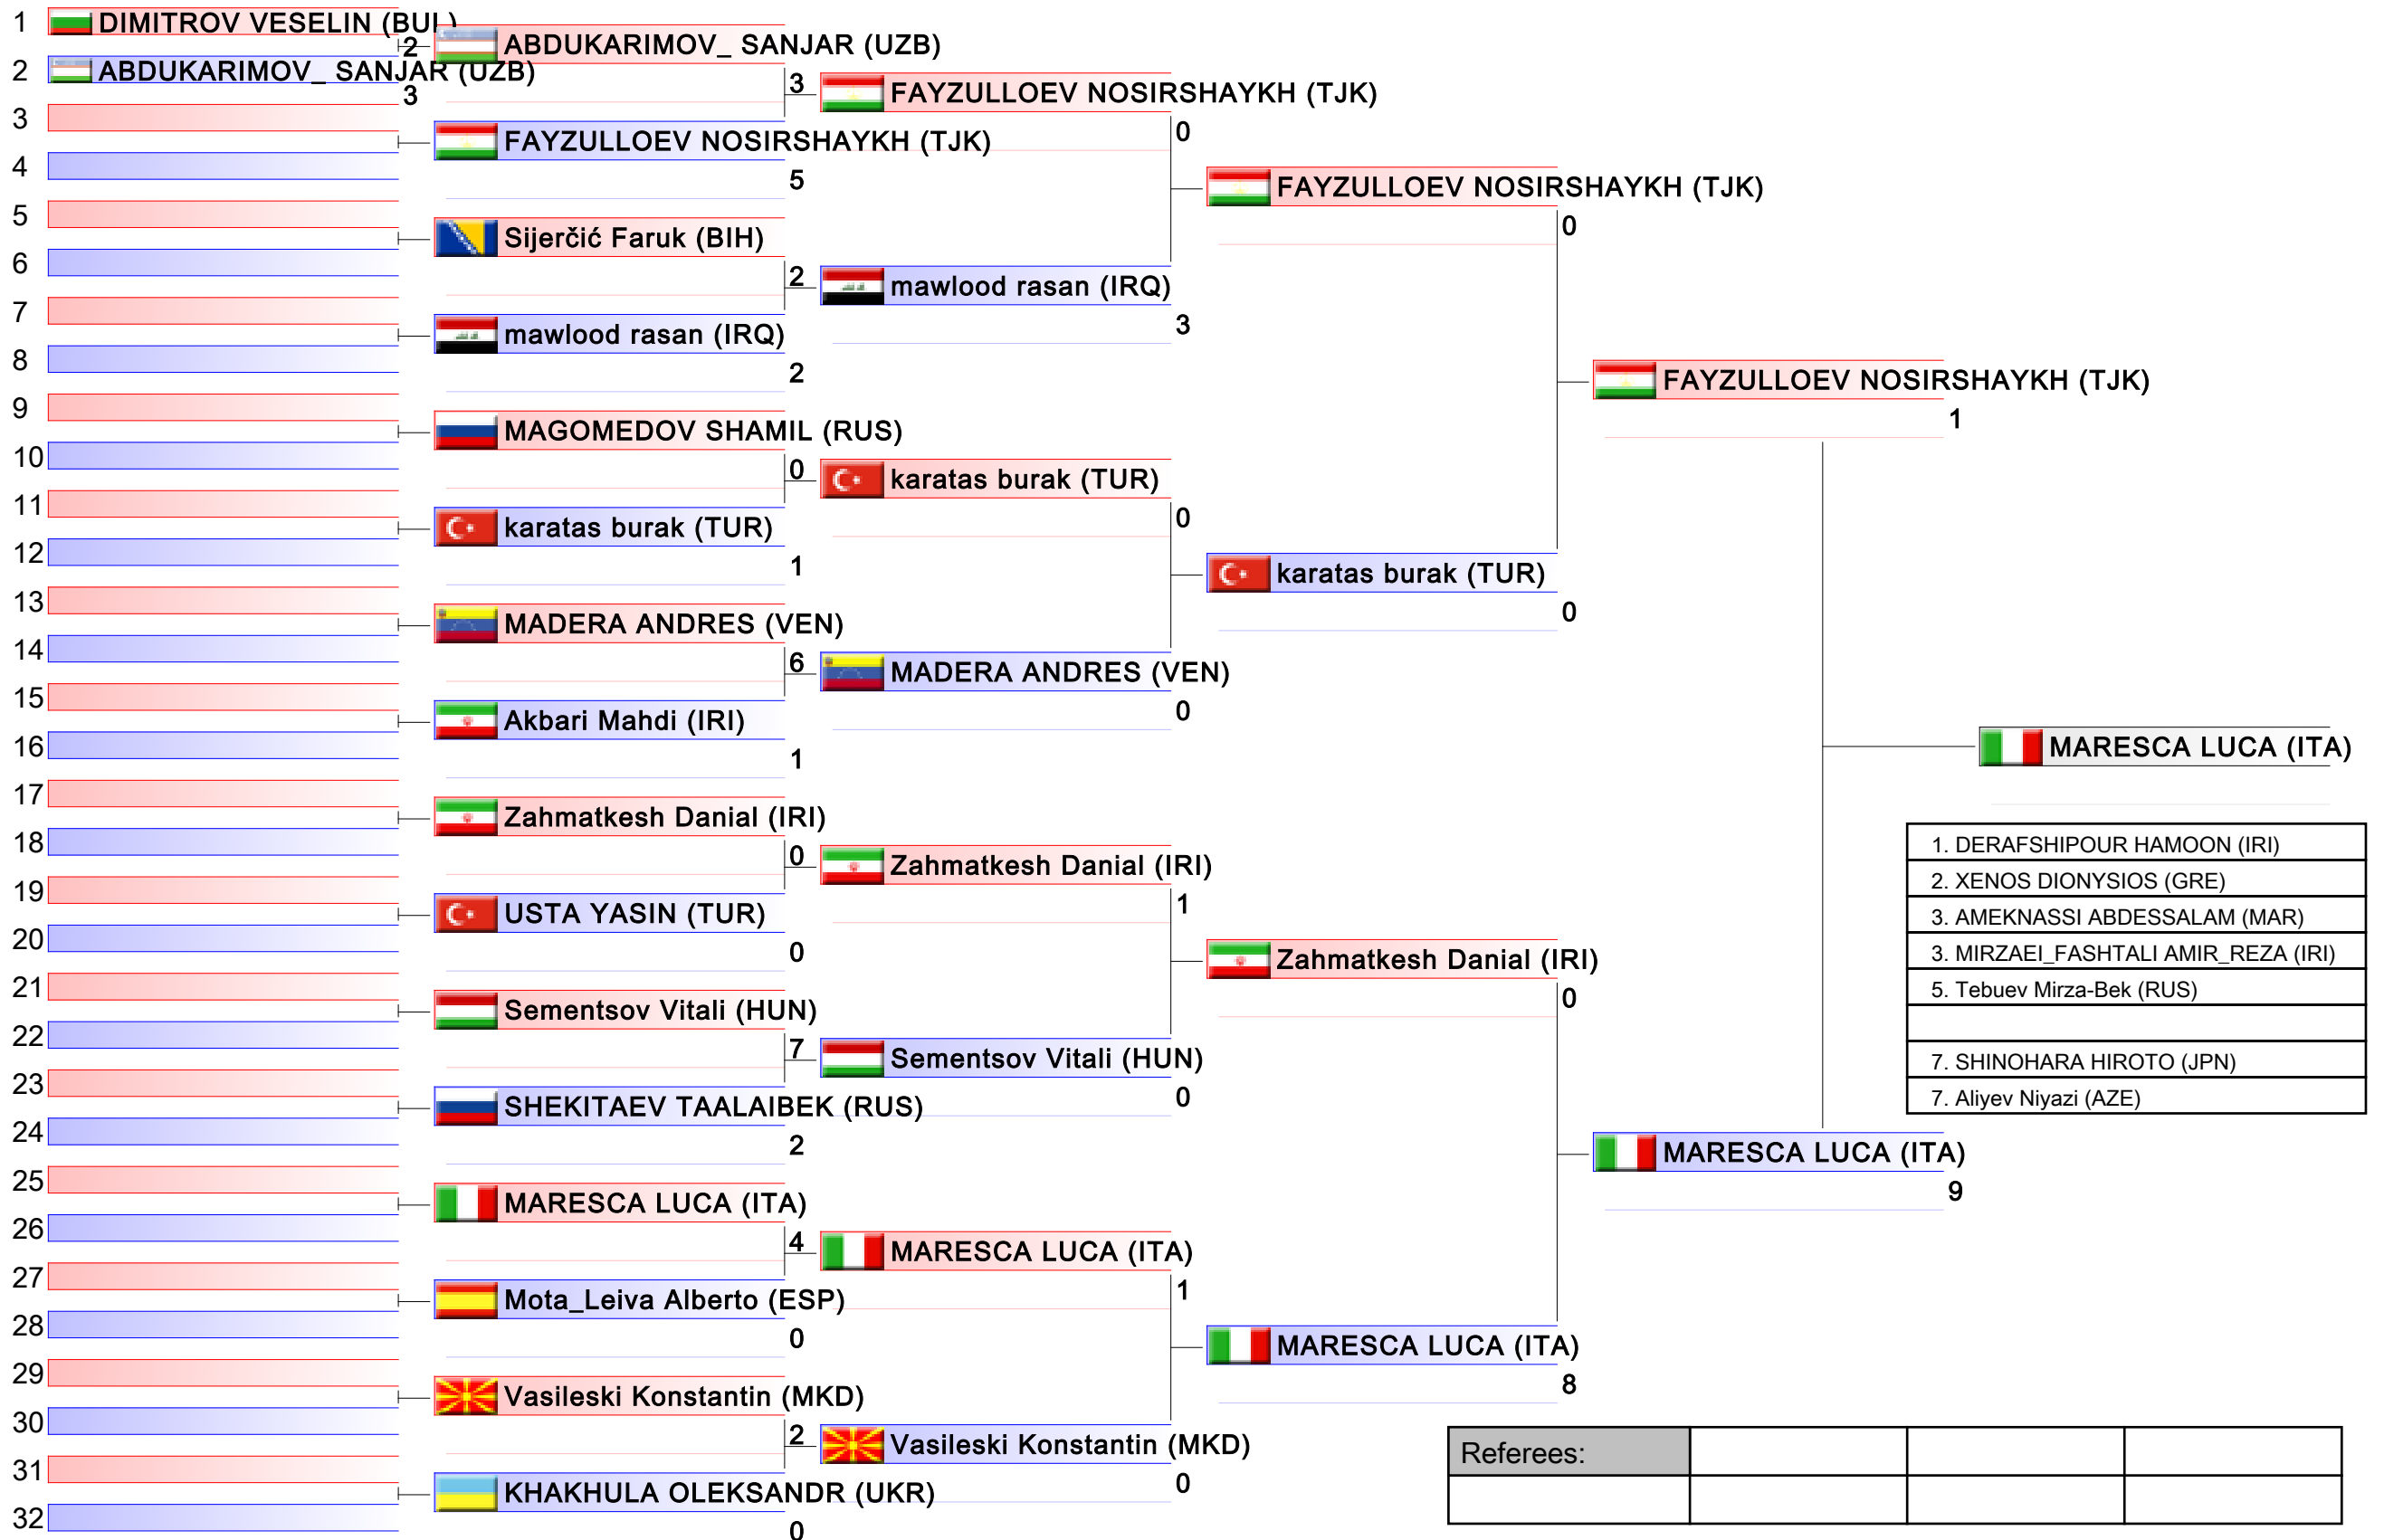

Male Kumite -67 Kg

Karate1 Series A - Istanbul 2017, Istanbul, TUR

Tatami
1 12:35

Pool
1/8