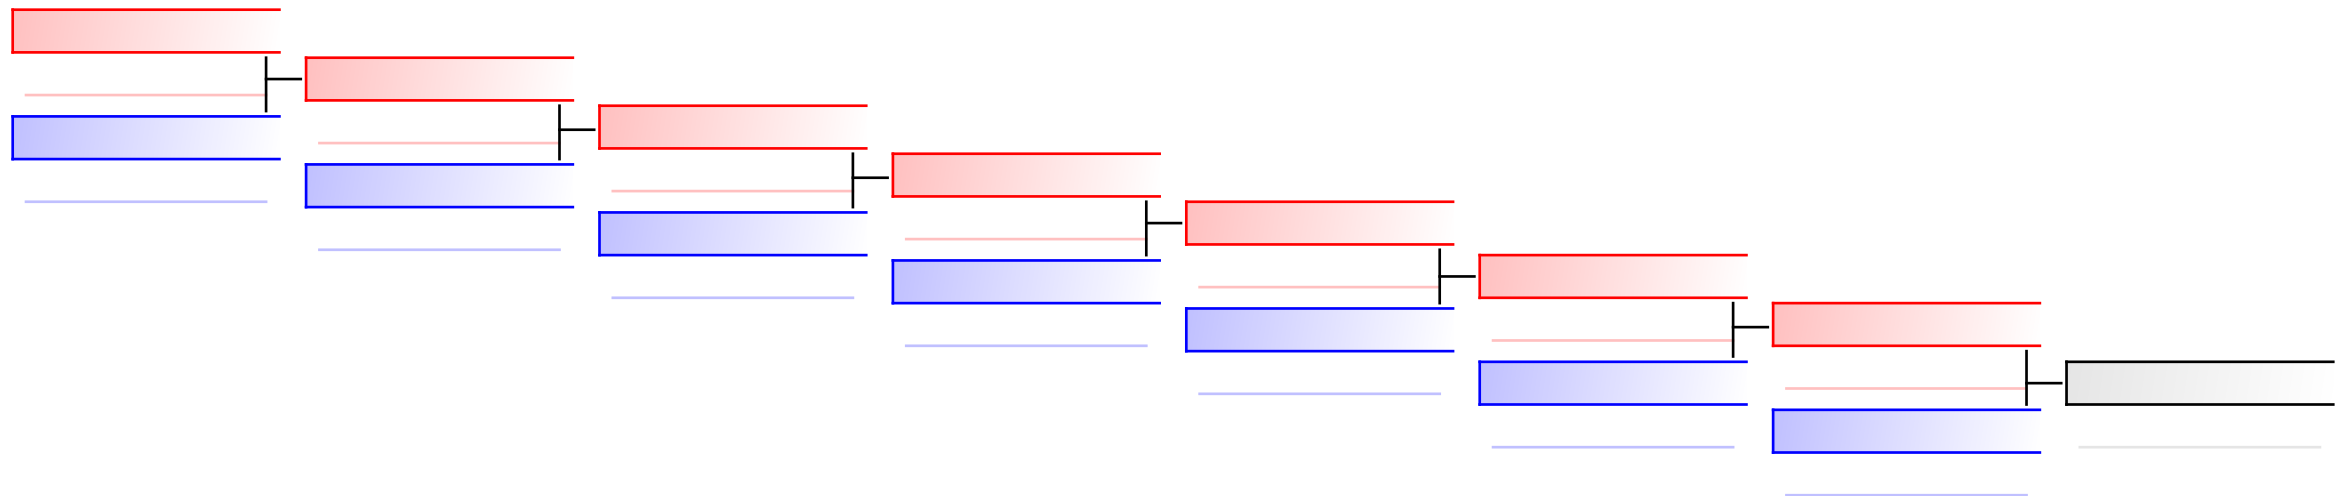

REPECHAGE: (3,4)