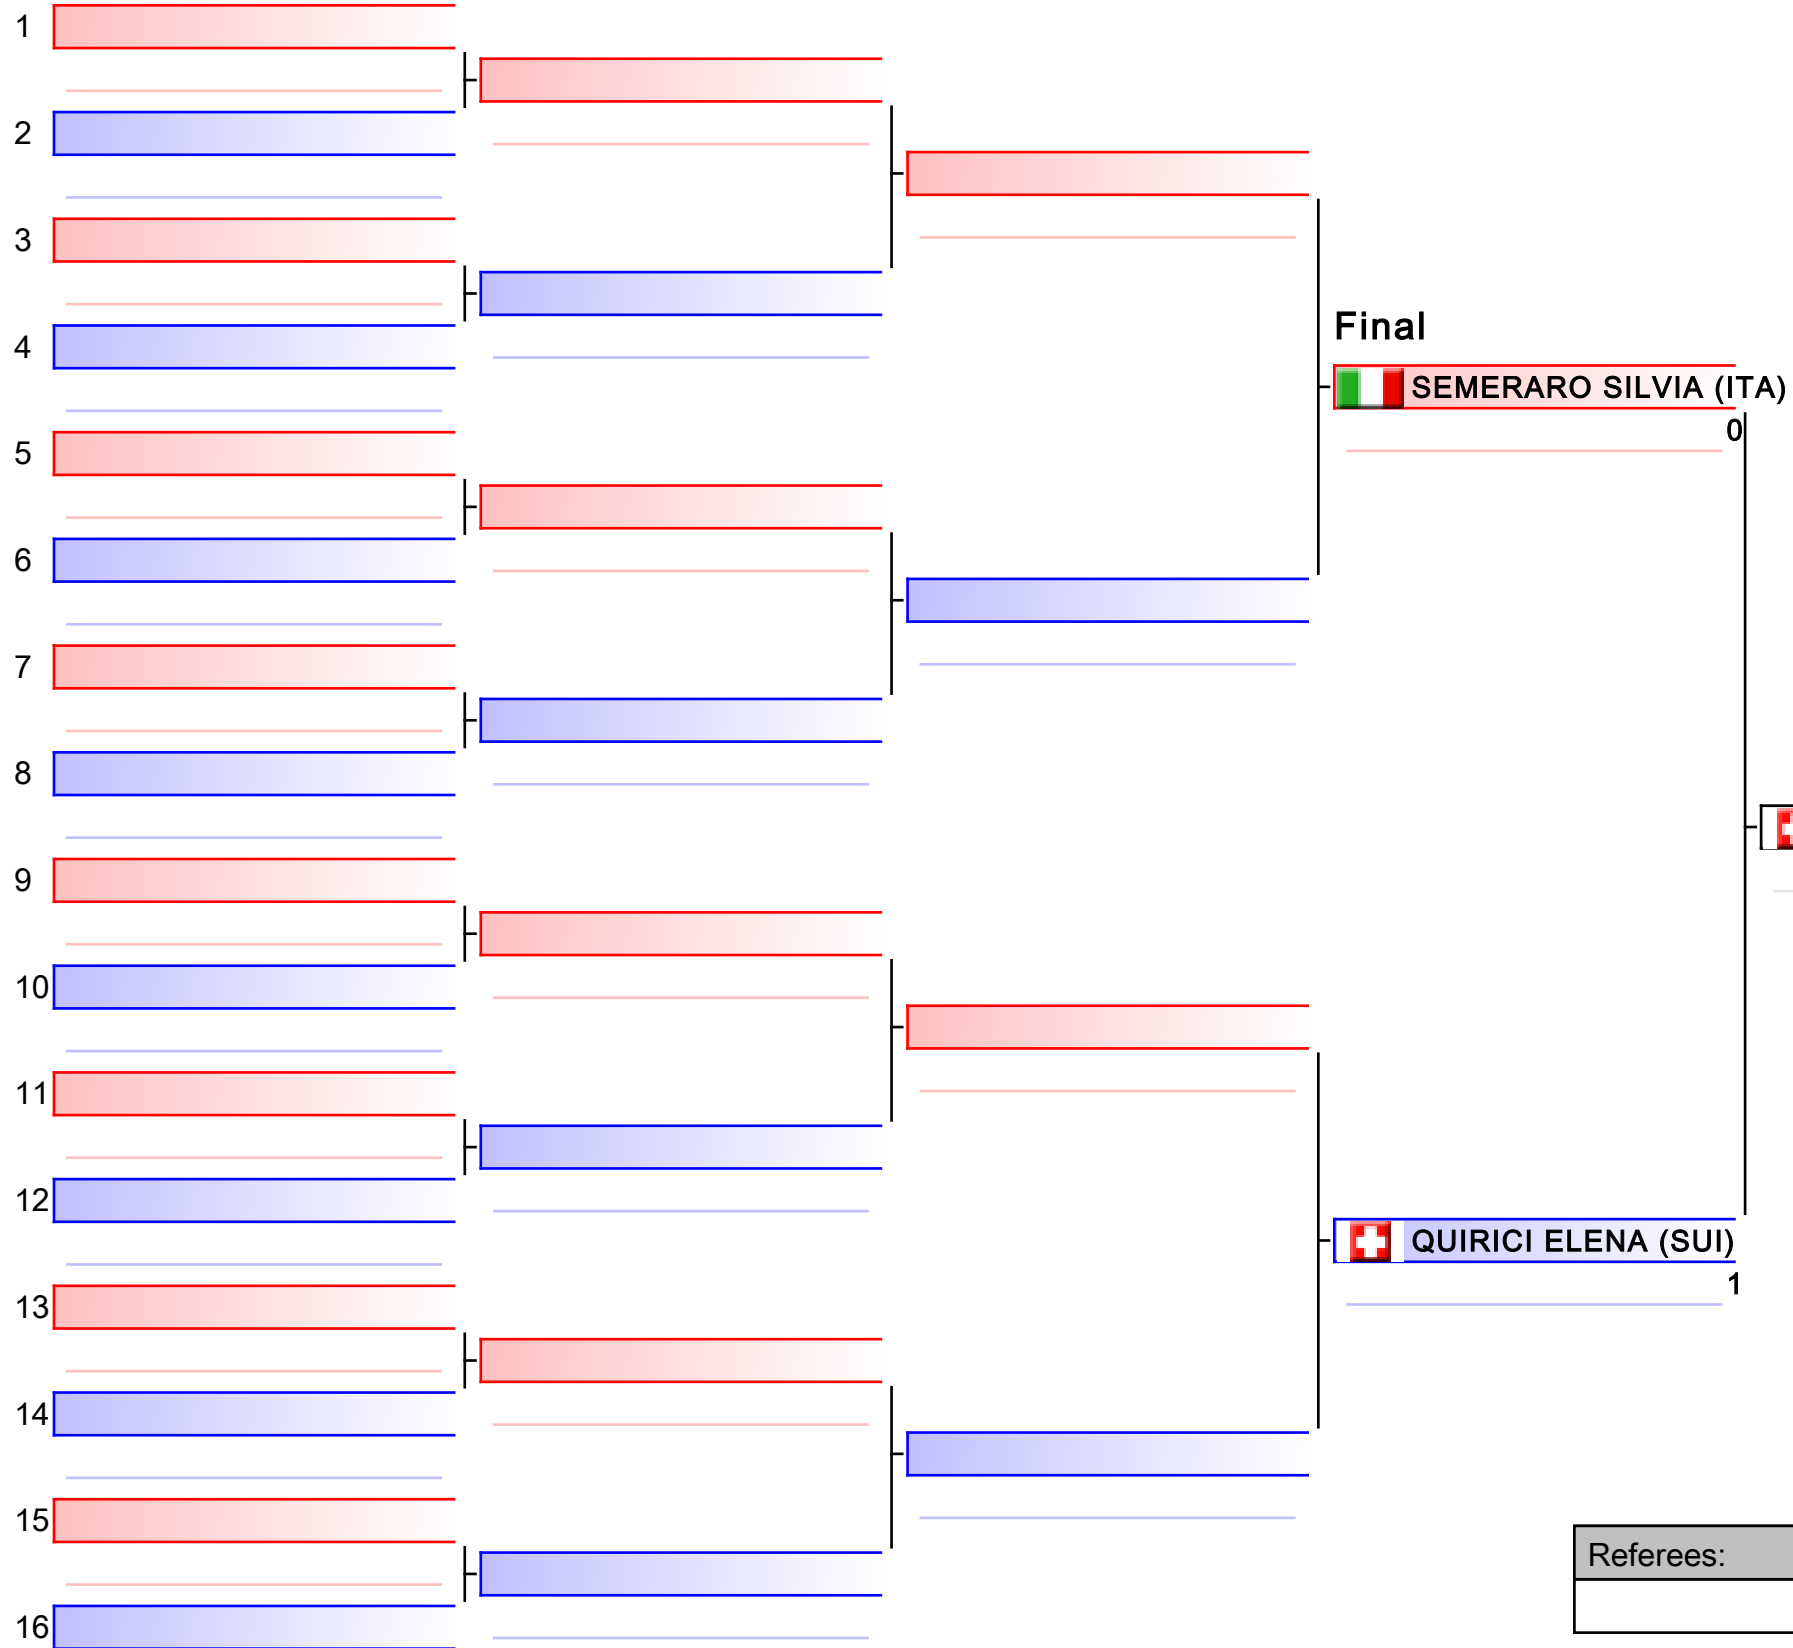

Pool winner-Female Kumite -68 Kg

Karate1 Series A - Istanbul 2017, Istanbul, TUR

Tatami

Pool
1/1

1. QUIRICI ELENA (SUI)
2. SEMERARO SILVIA (ITA)
3. KNEER JOHANNA (GER)
3. MELNYK HALYNA (UKR)
5. TUBIC IVONA (CRO)
5. Vizcaíno Cristina (ESP)
7. SUZUKI MAYA (JPN)
7. Wold Sherilyn (NED)

Referees: