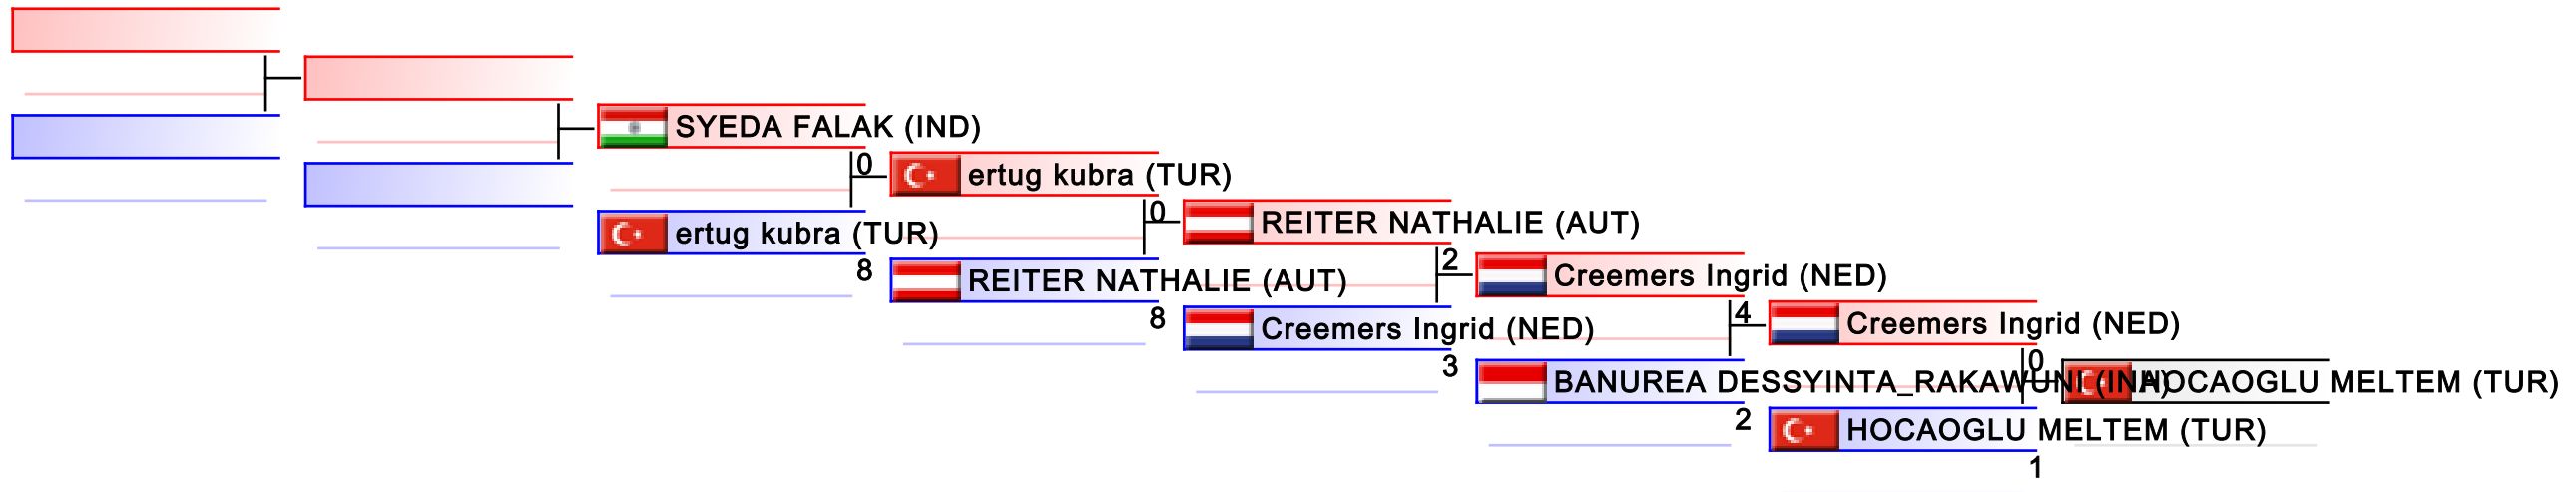

Female Kumite 68+ Kg

Karate1 Series A - Istanbul 2017

Tatami
3 13:20

Pool
1,2

(c)sportdata GmbH & Co KG 2000-2017(2017-09-24 19:22) -WKF Approved- v 9.6.1 build 1 License: SDIL 2017 (expire 2017-12-31)