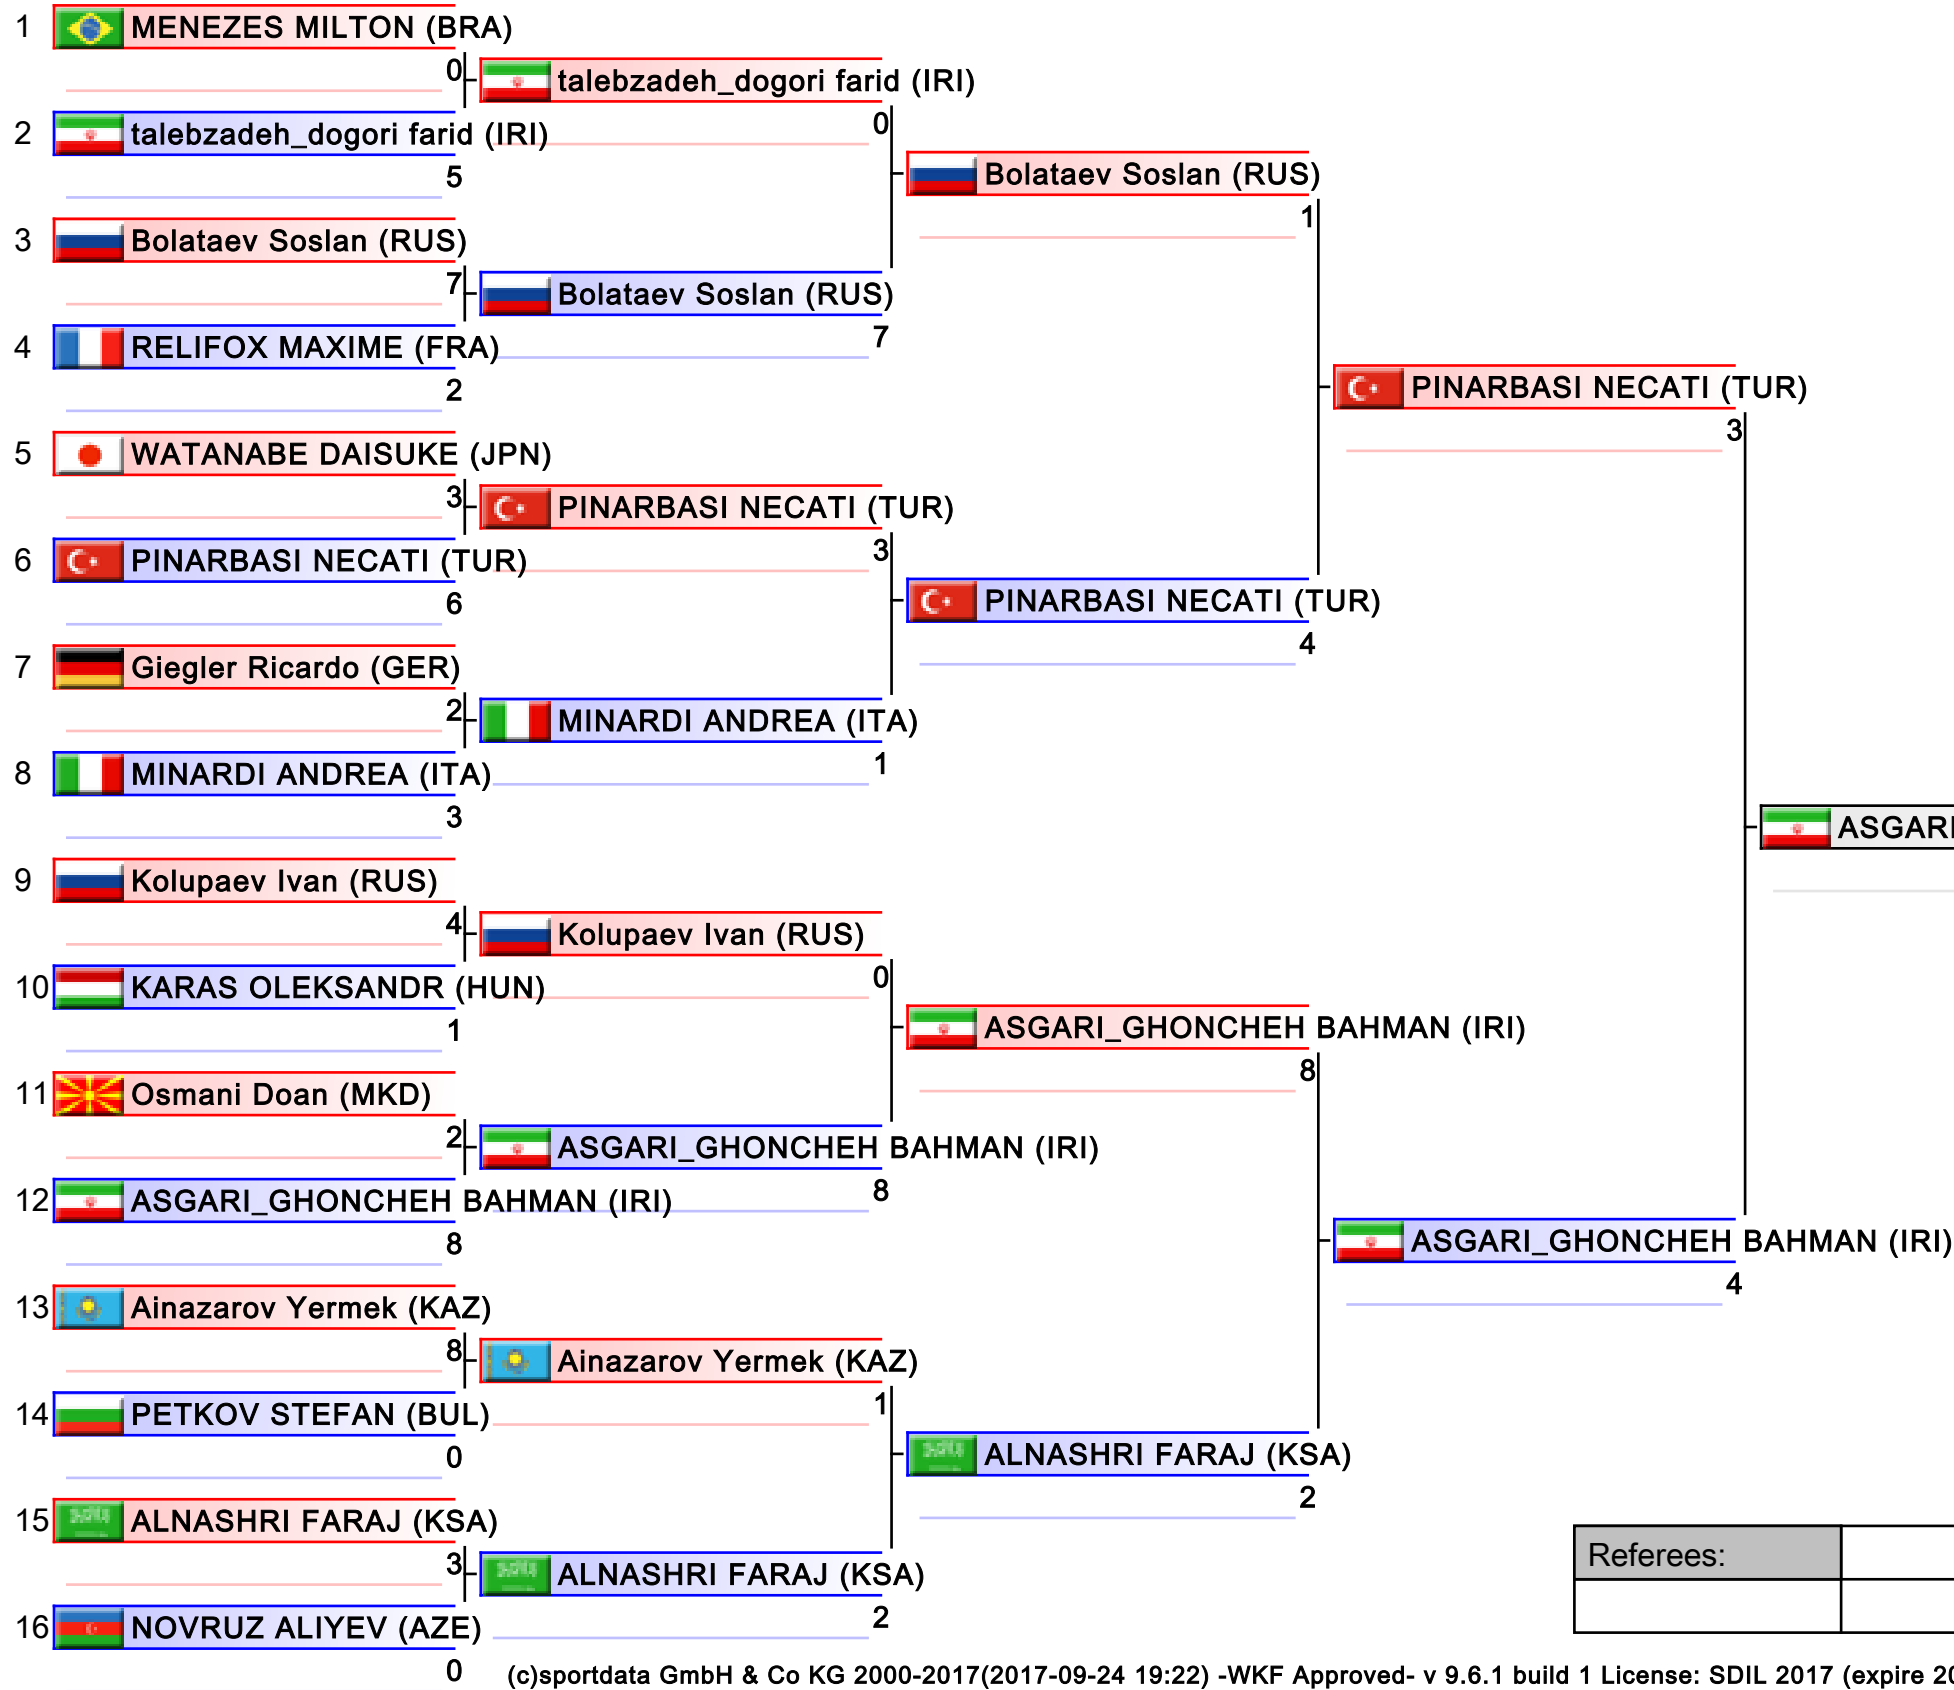

Male Kumite -75 Kg

Karate1 Series A - Istanbul 2017, Istanbul, TUR

Tatami
2 16:55

Pool
2/8

1. ASGARI_GHONCHEH BAHMAN (IRI)
2. NISHIMURA KEN (JPN)
3. HORUNA STANISLAV (UKR)
3. Aghayev Rafael (AZE)
5. OTABOLAEV DASTONBEK (UZB)
5. GHULAM_ABBAS SAADI (PAK)
7. PINARBASI NECATI (TUR)
7. GARIBOVIC ENES (CRO)

Referees: