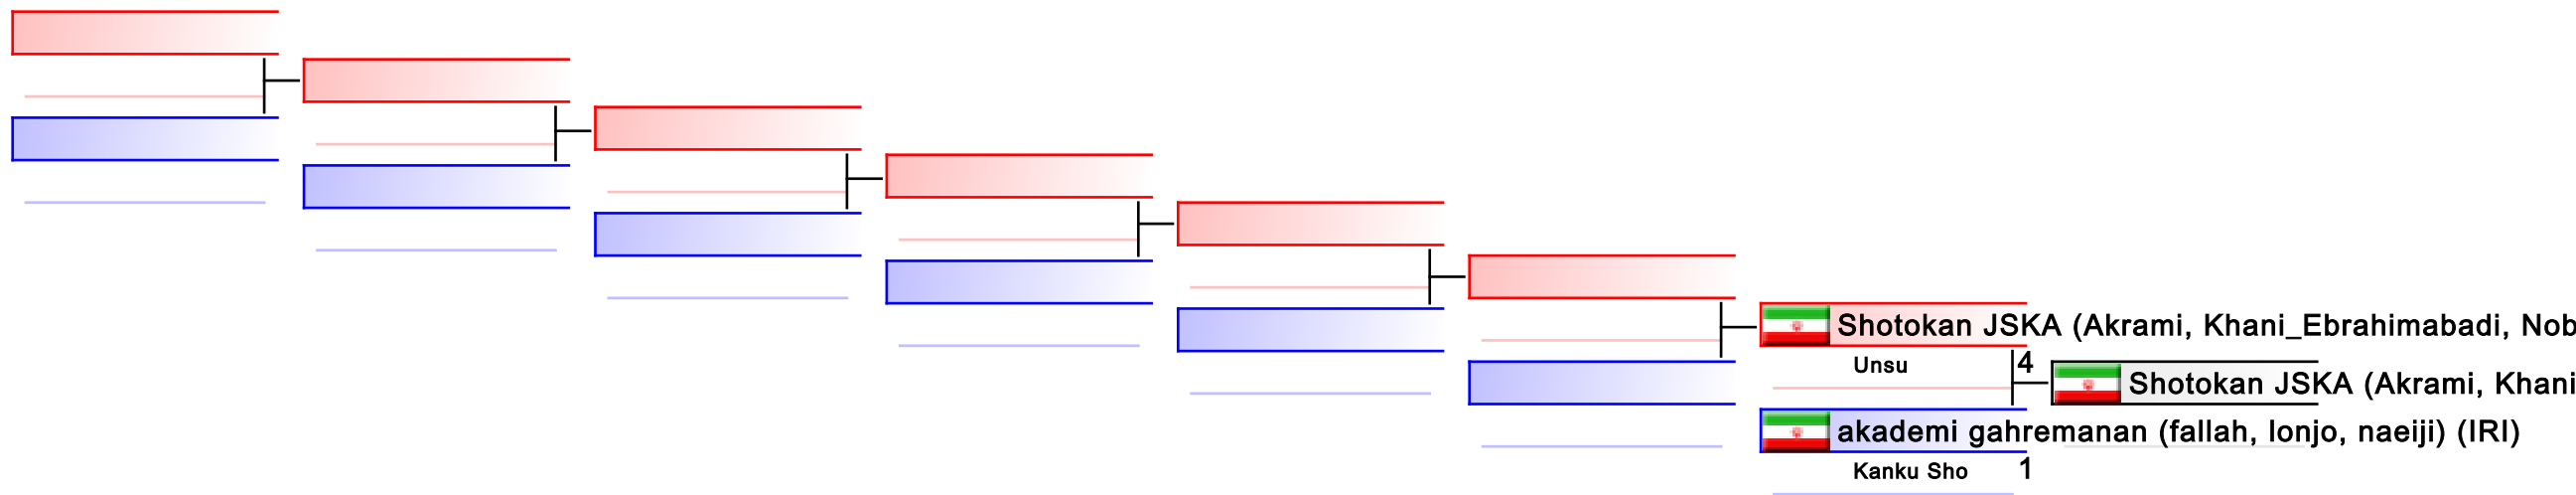

REPECHAGE: (1)