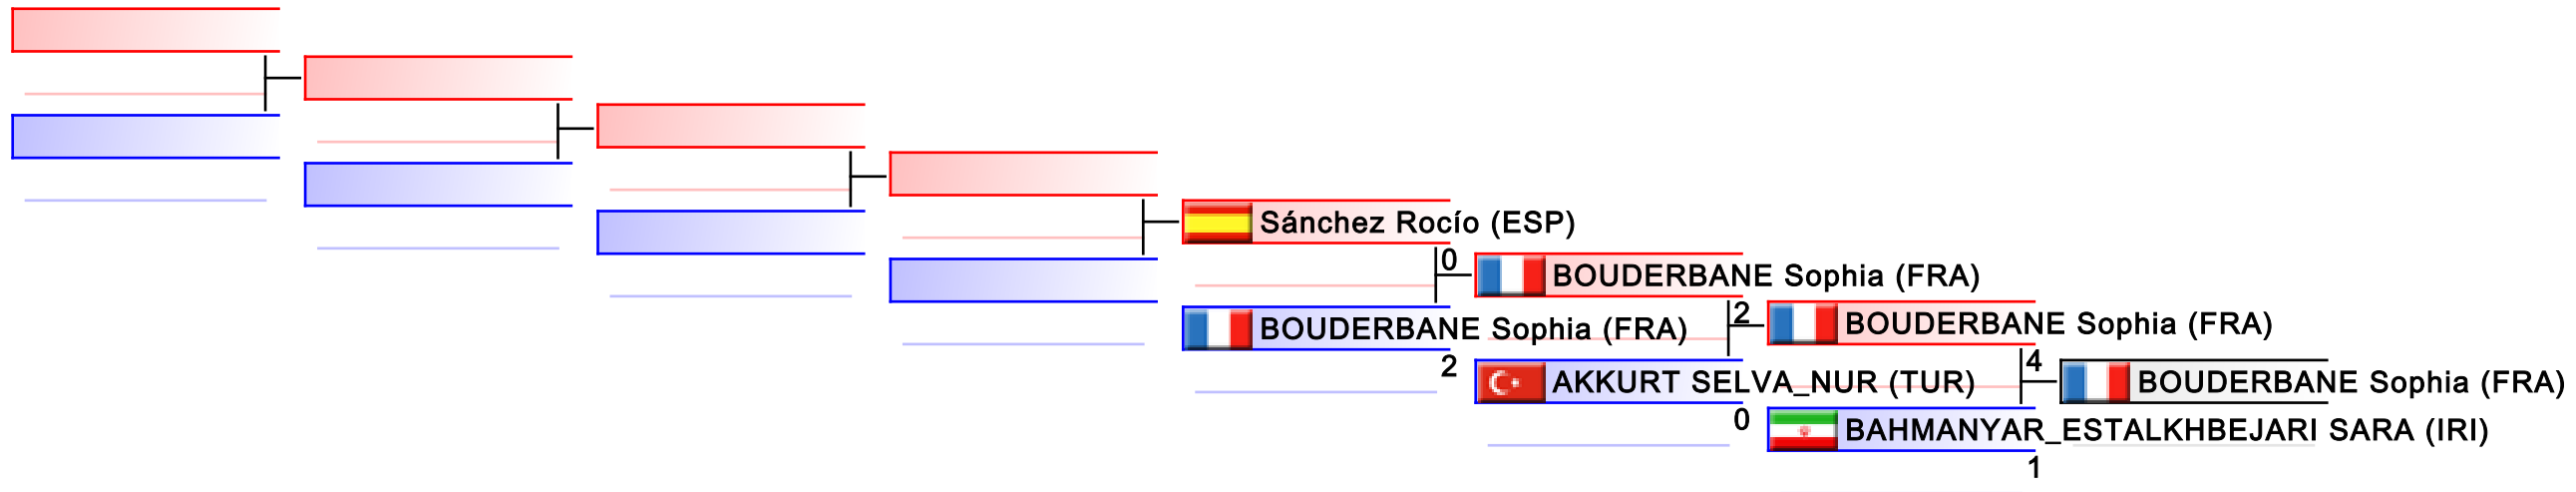

# Female Kumite -50 Kg

Karate1 Series A - Istanbul 2017

Tatami  
4 21:10

Pool  
2

(c)sportdata GmbH & Co KG 2000-2017(2017-09-24 19:22) -WKF Approved- v 9.6.1 build 1 License: SDIL 2017 (expire 2017-12-31)