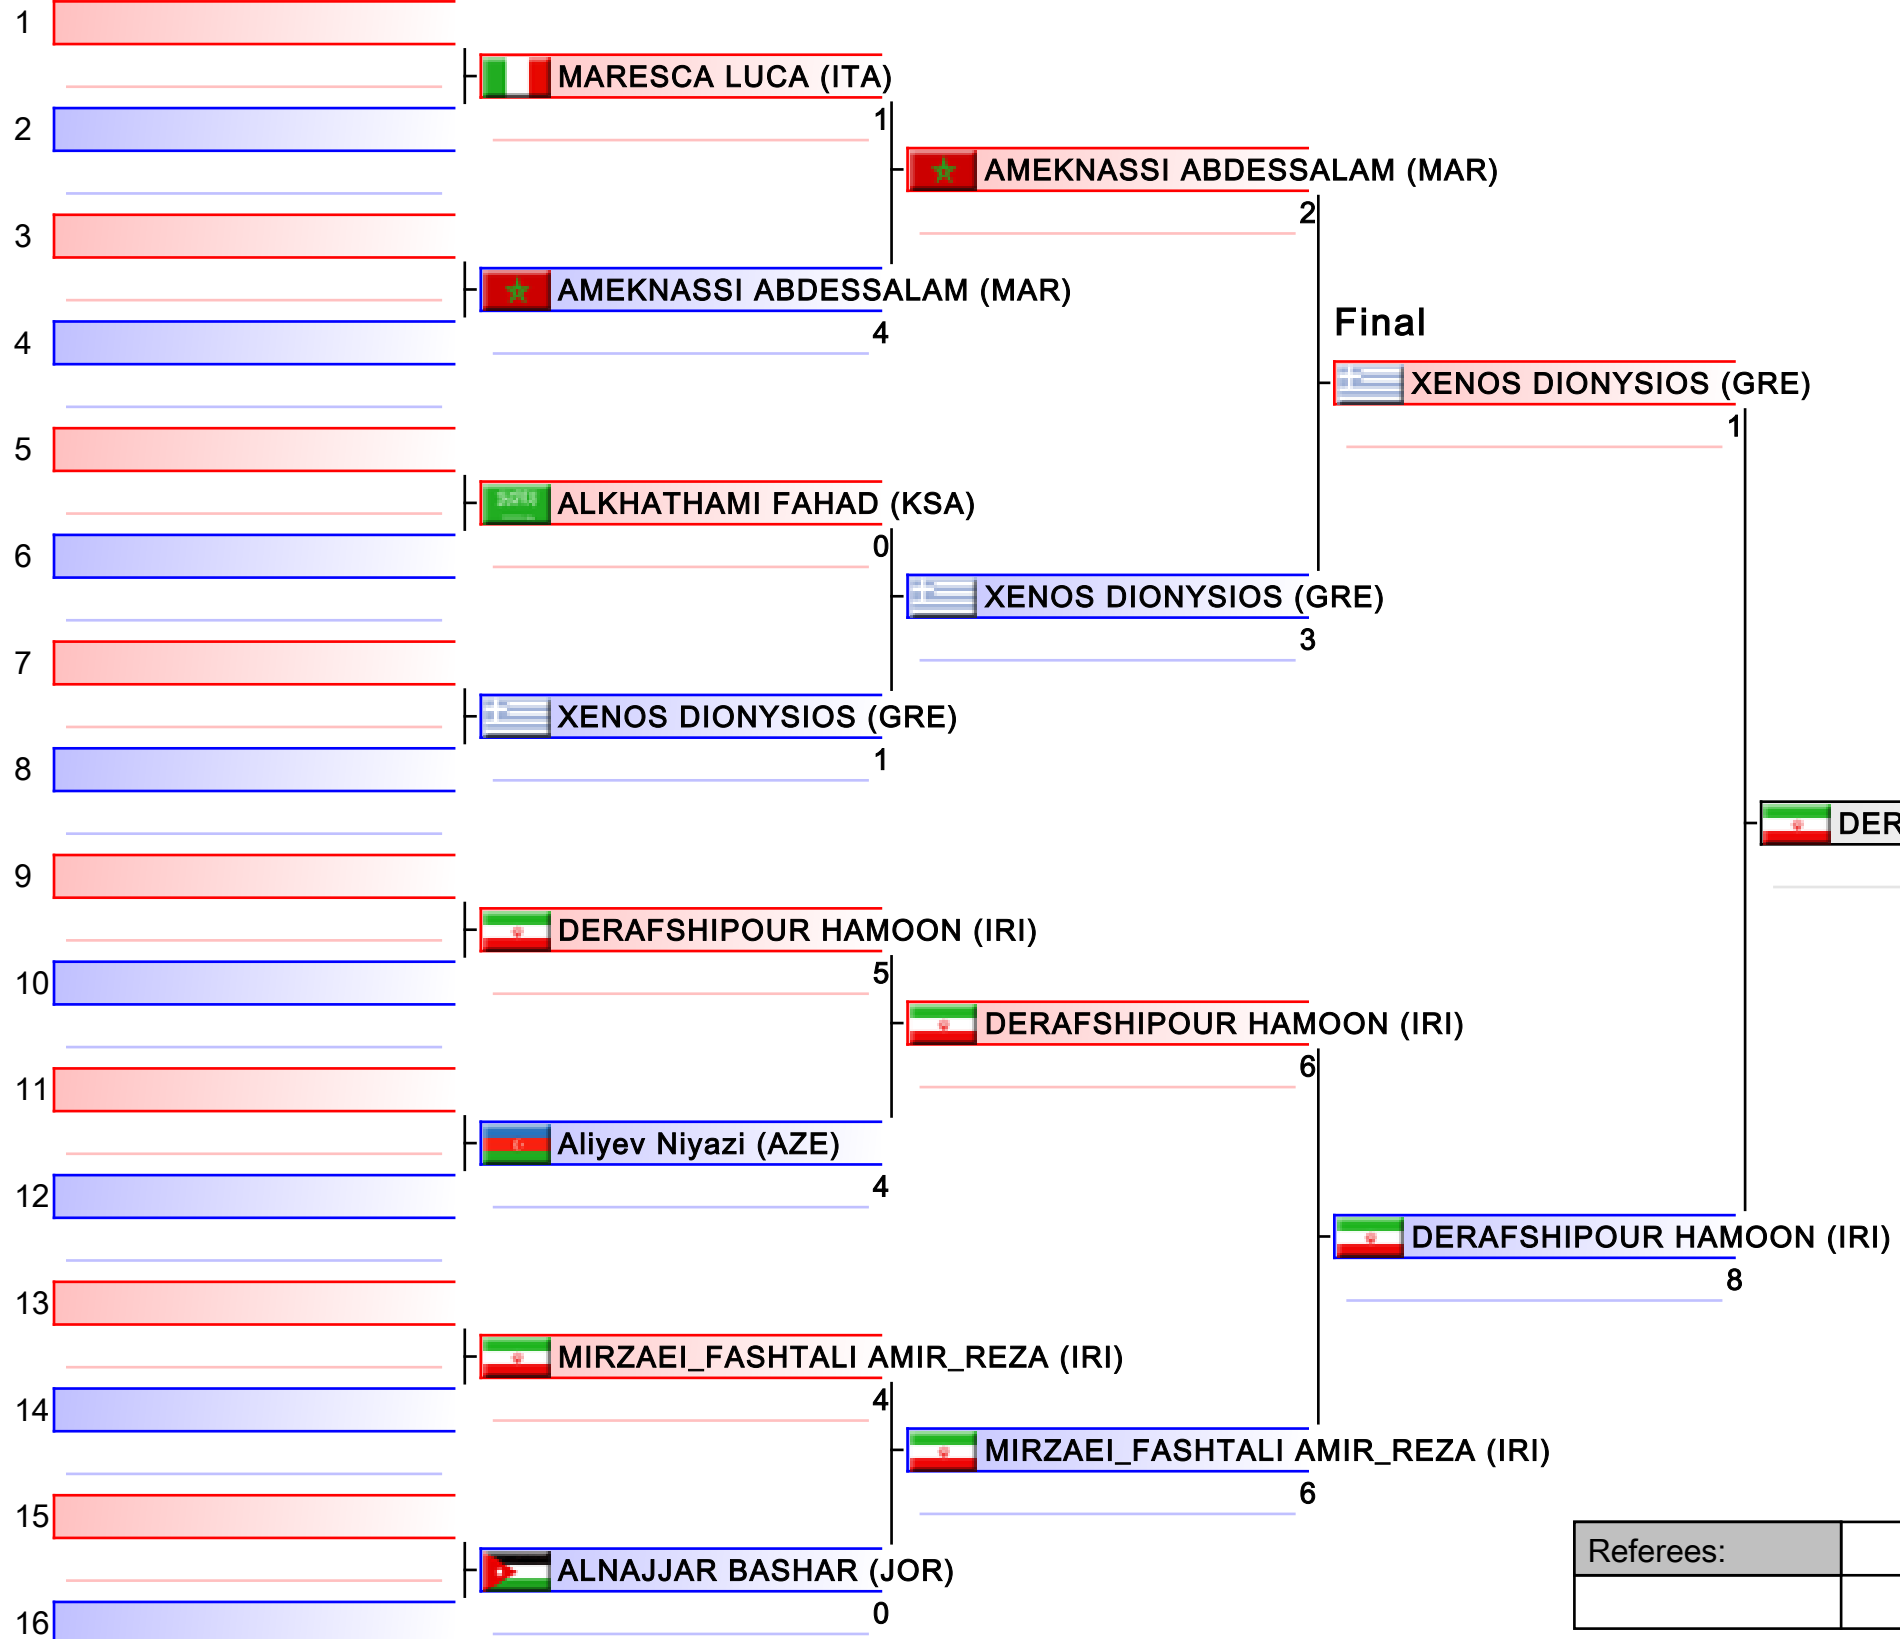

Pool winner-Male Kumite -67 Kg
Karate1 Series A - Istanbul 2017, Istanbul, TUR

Tatami
1 15:25

Pool
1/1

1. DERAFSHIPOUR HAMOON (IRI)
2. XENOS DIONYSIOS (GRE)
3. AMEKNASSI ABDESSALAM (MAR)
3. MIRZAEI_FASHTALI AMIR_REZA (IRI)
5. Tebuev Mirza-Bek (RUS)
7. SHINOHARA HIROTO (JPN)
7. Aliyev Niyazi (AZE)

Referees: