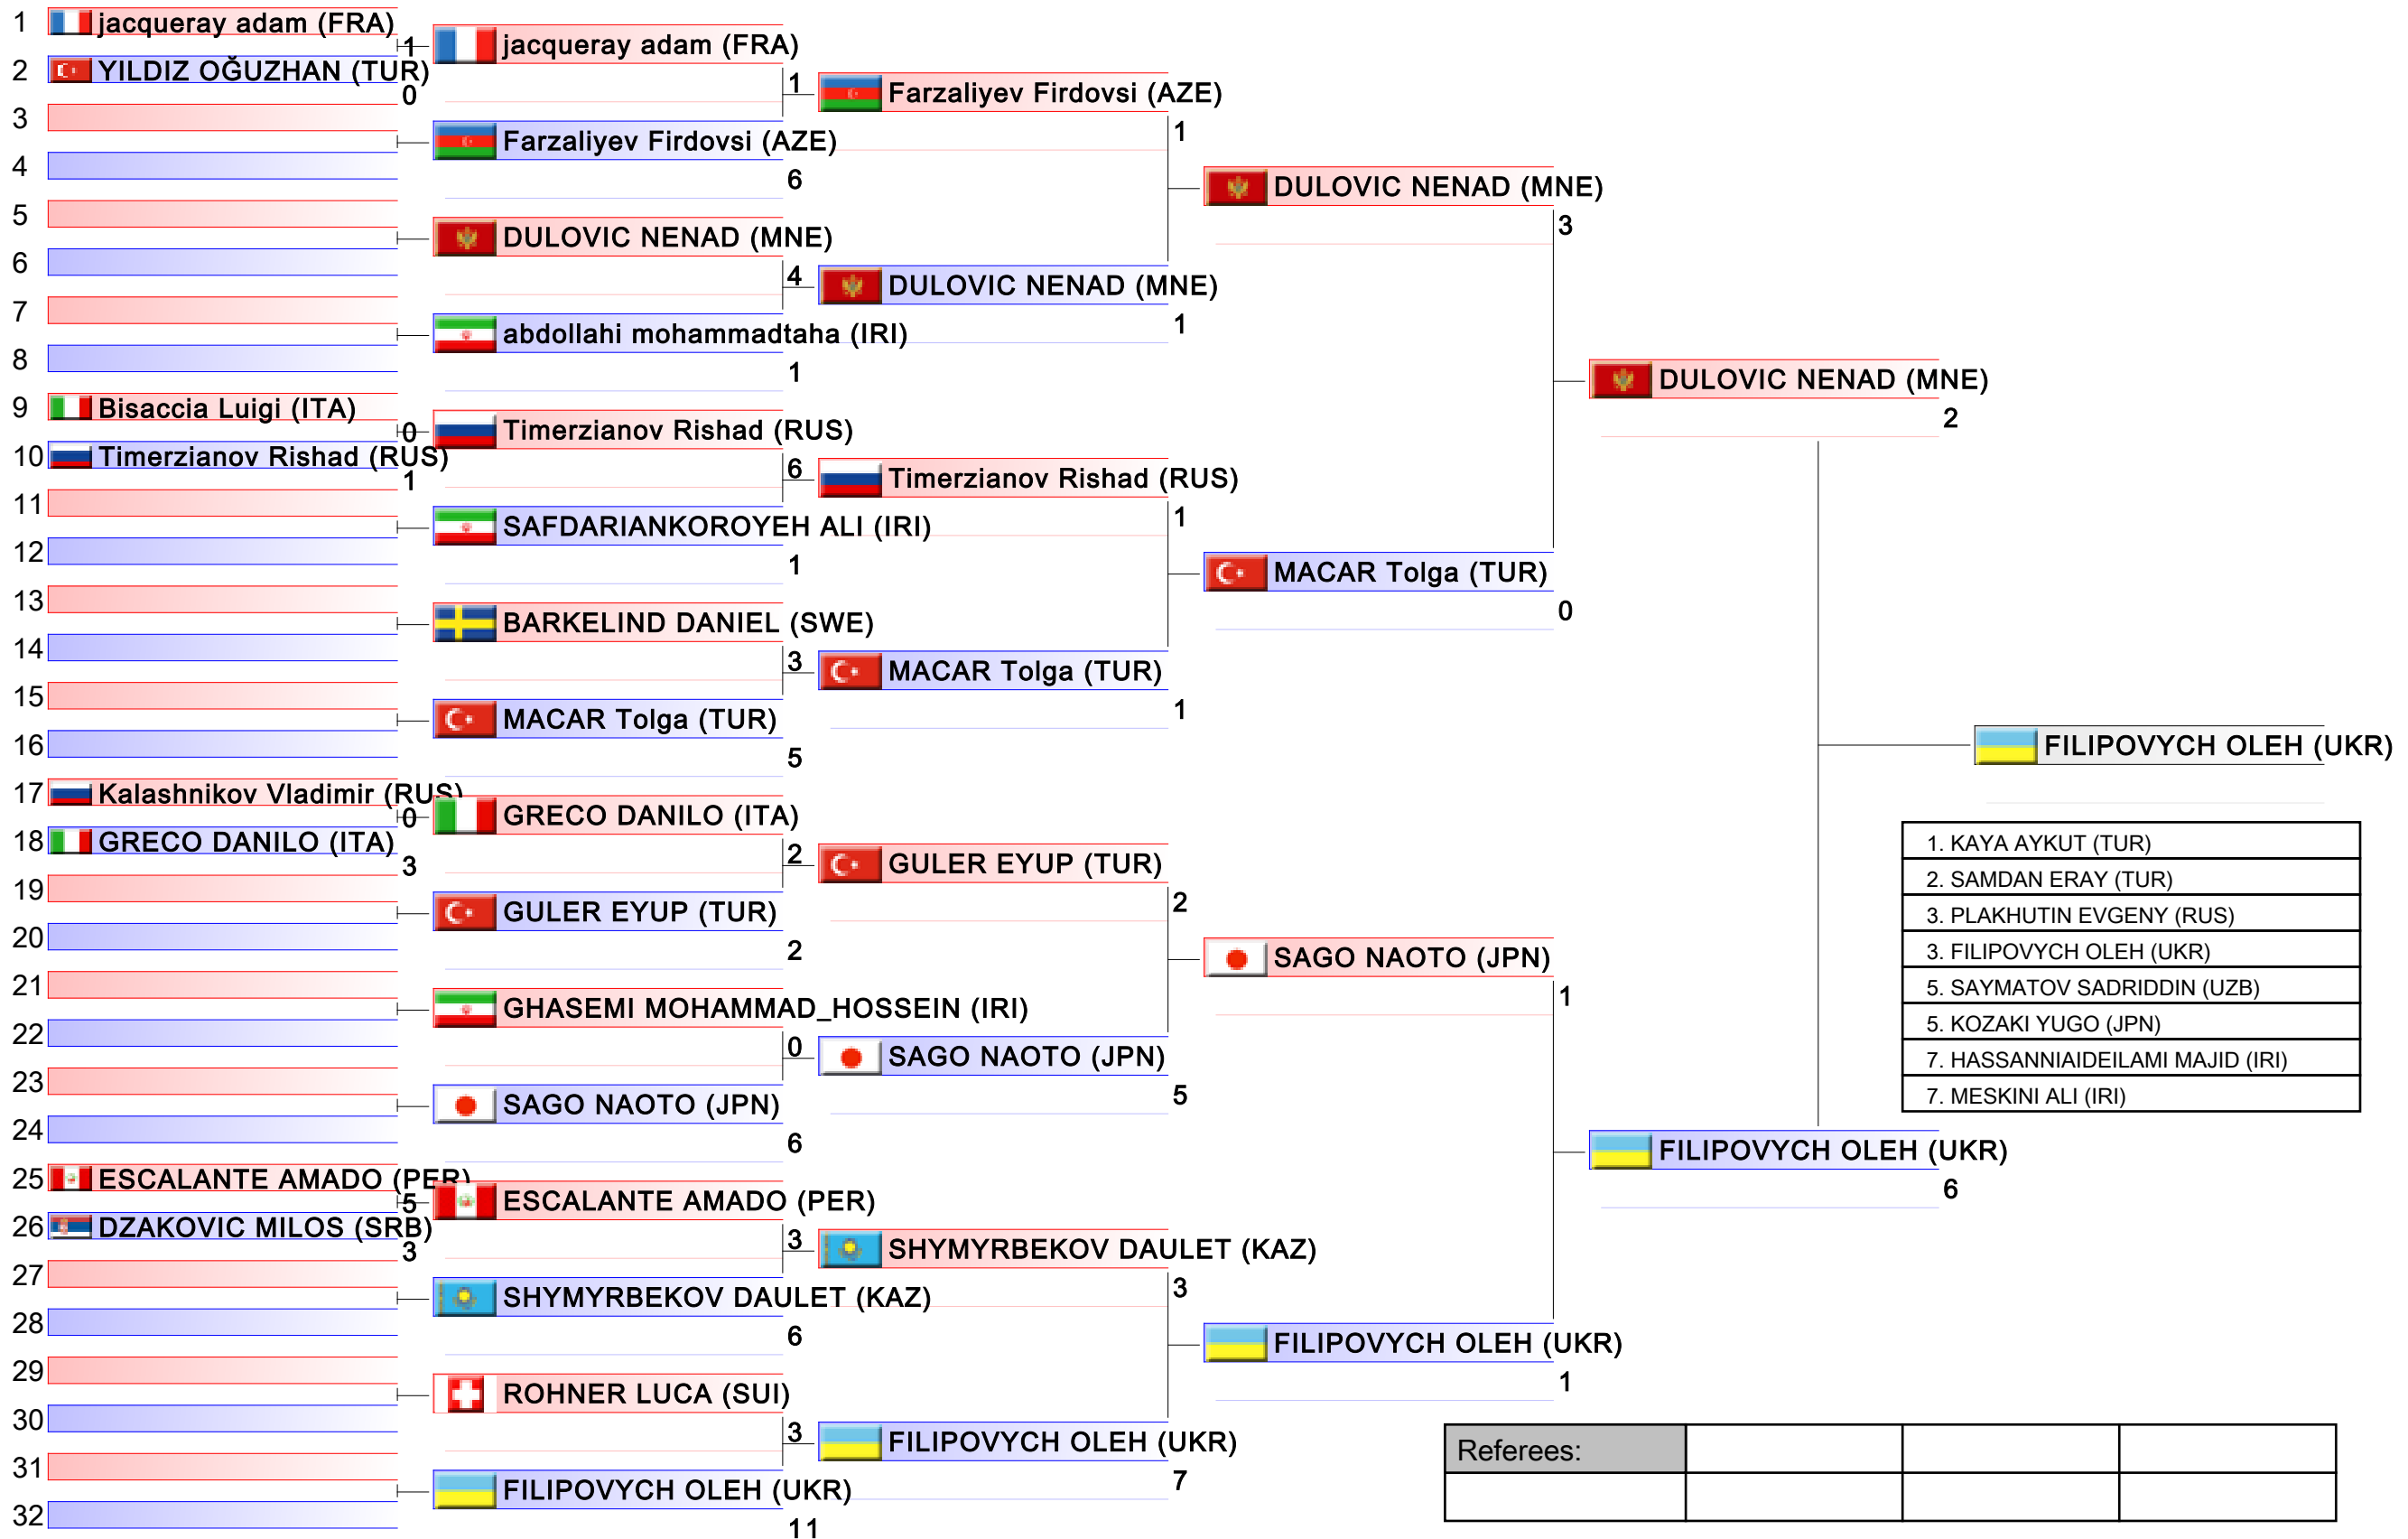

Male Kumite -60 Kg

Karate1 Series A - Istanbul 2017, Istanbul, TUR

Tatami
2 19:50

Pool
4/4

Referees: