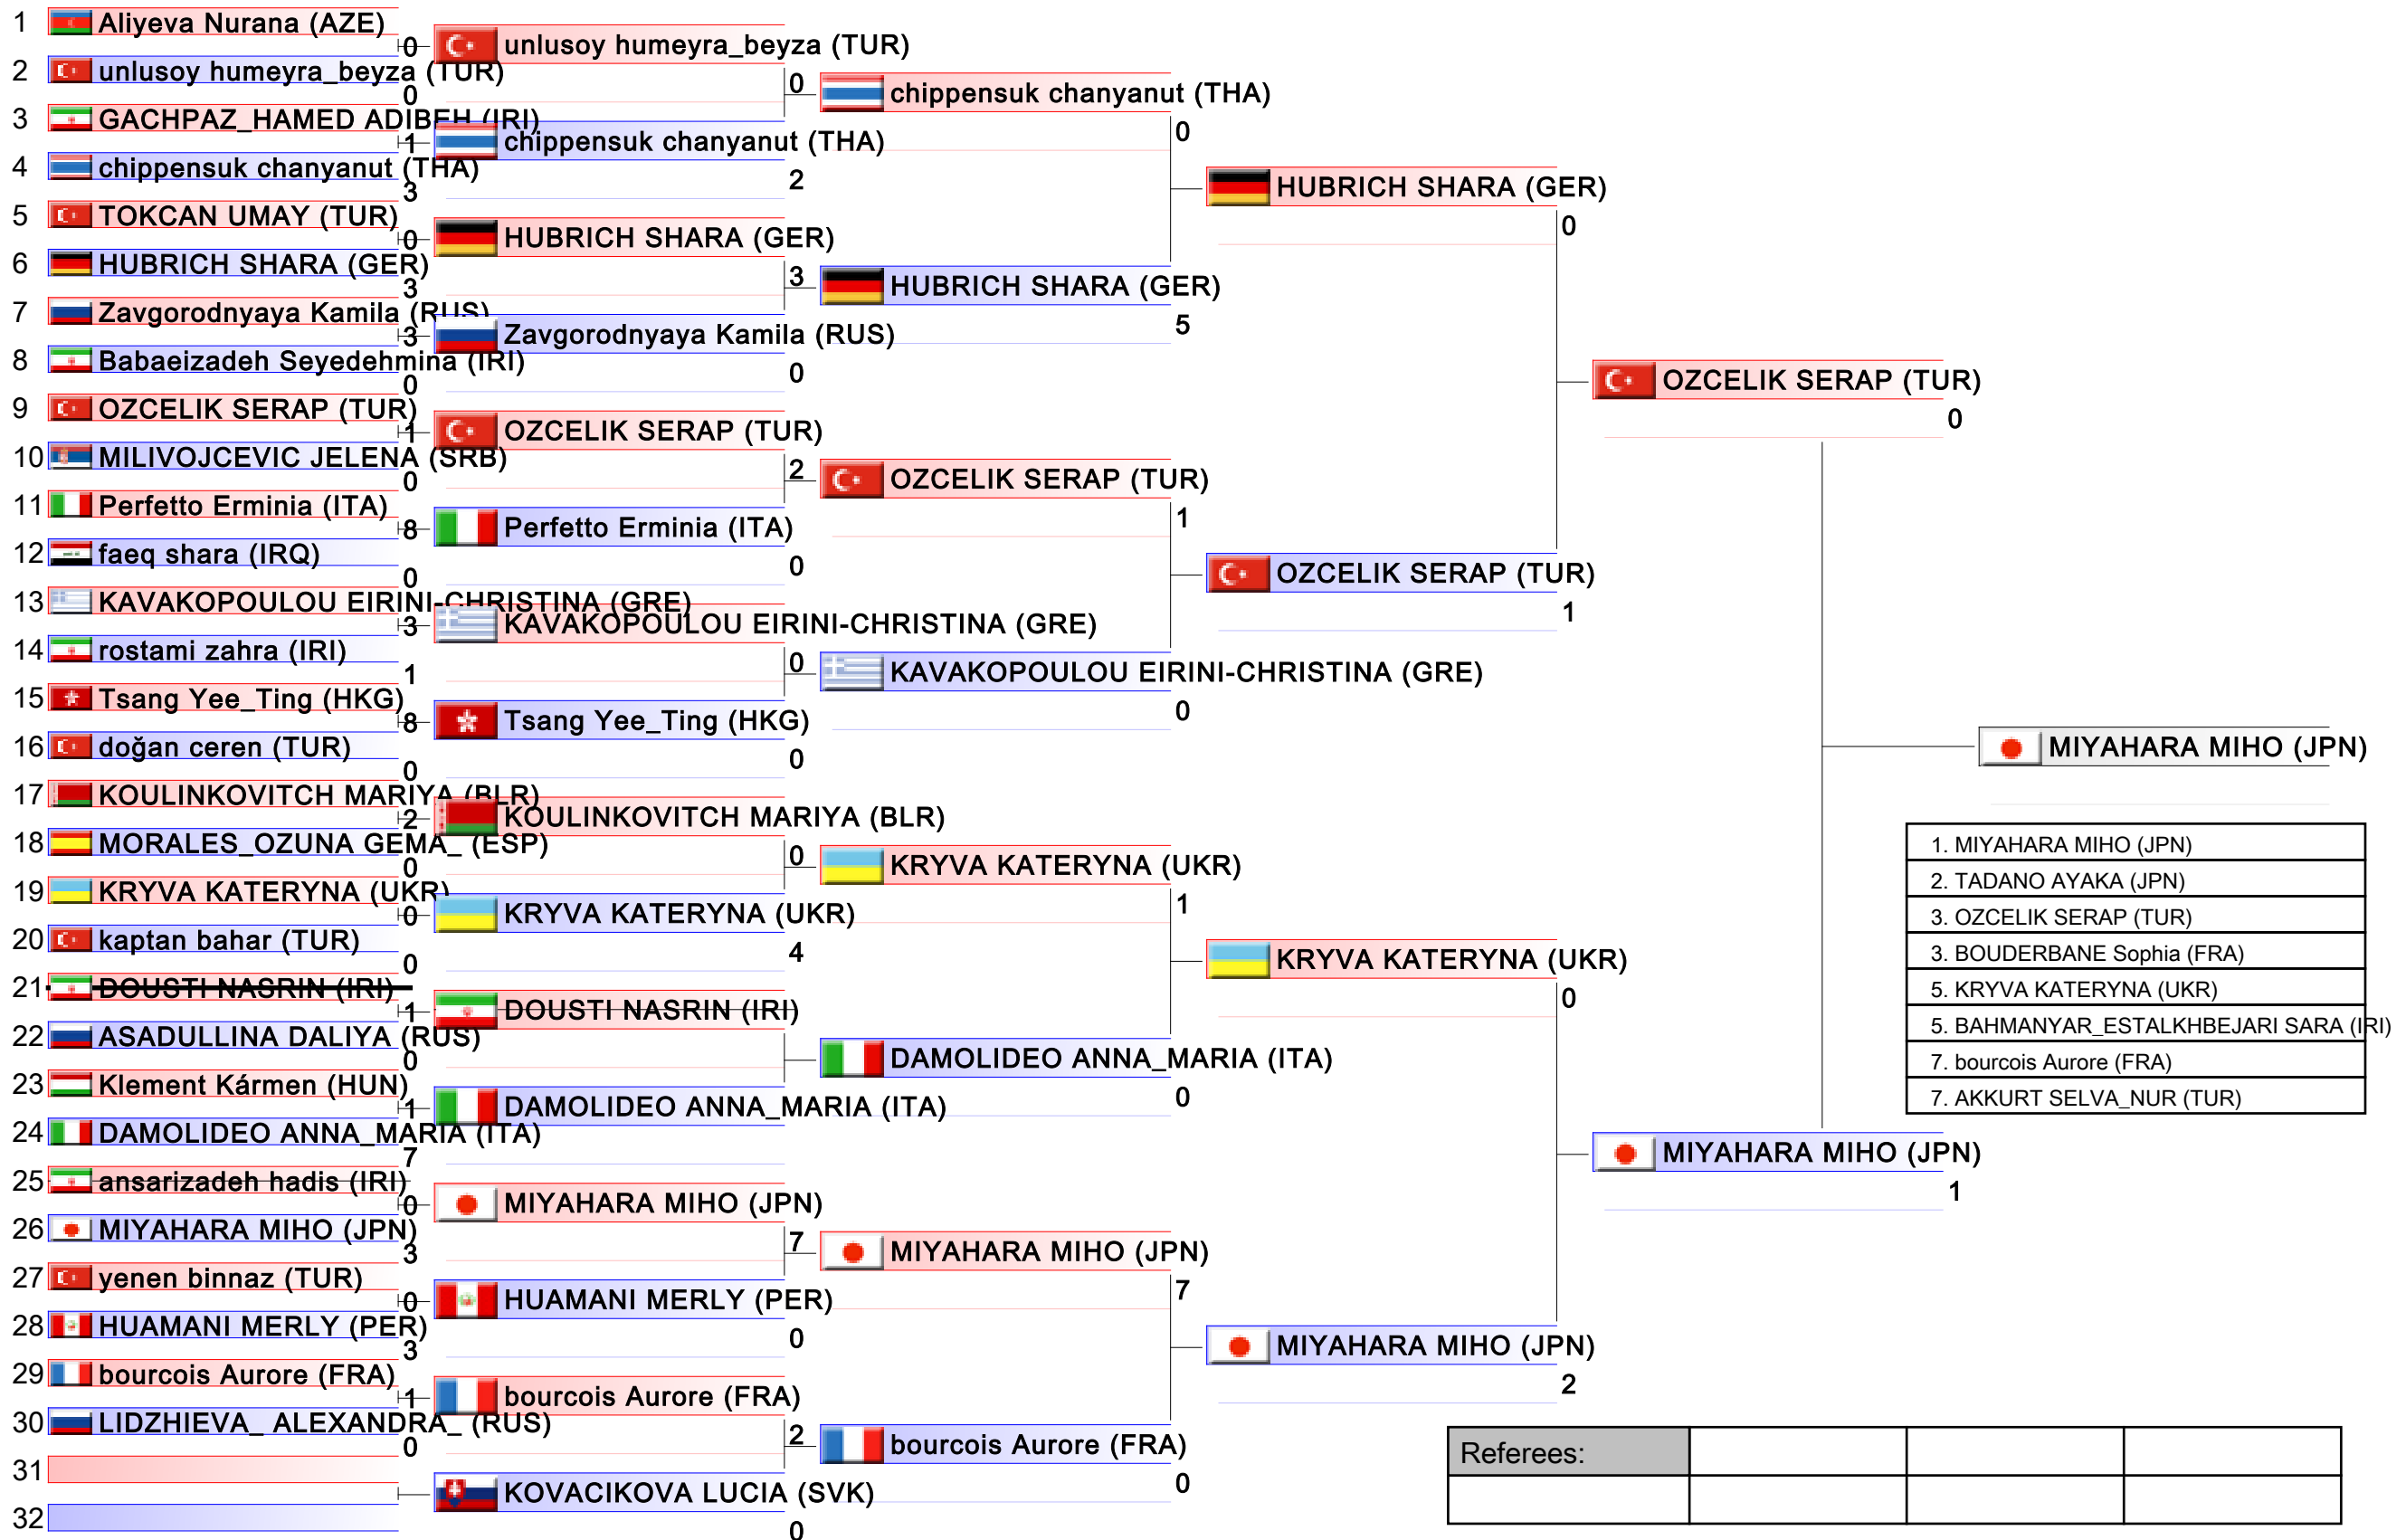

Female Kumite -50 Kg

Karate1 Series A - Istanbul 2017, Istanbul, TUR

Tatami
3 19:15

Pool
1/2