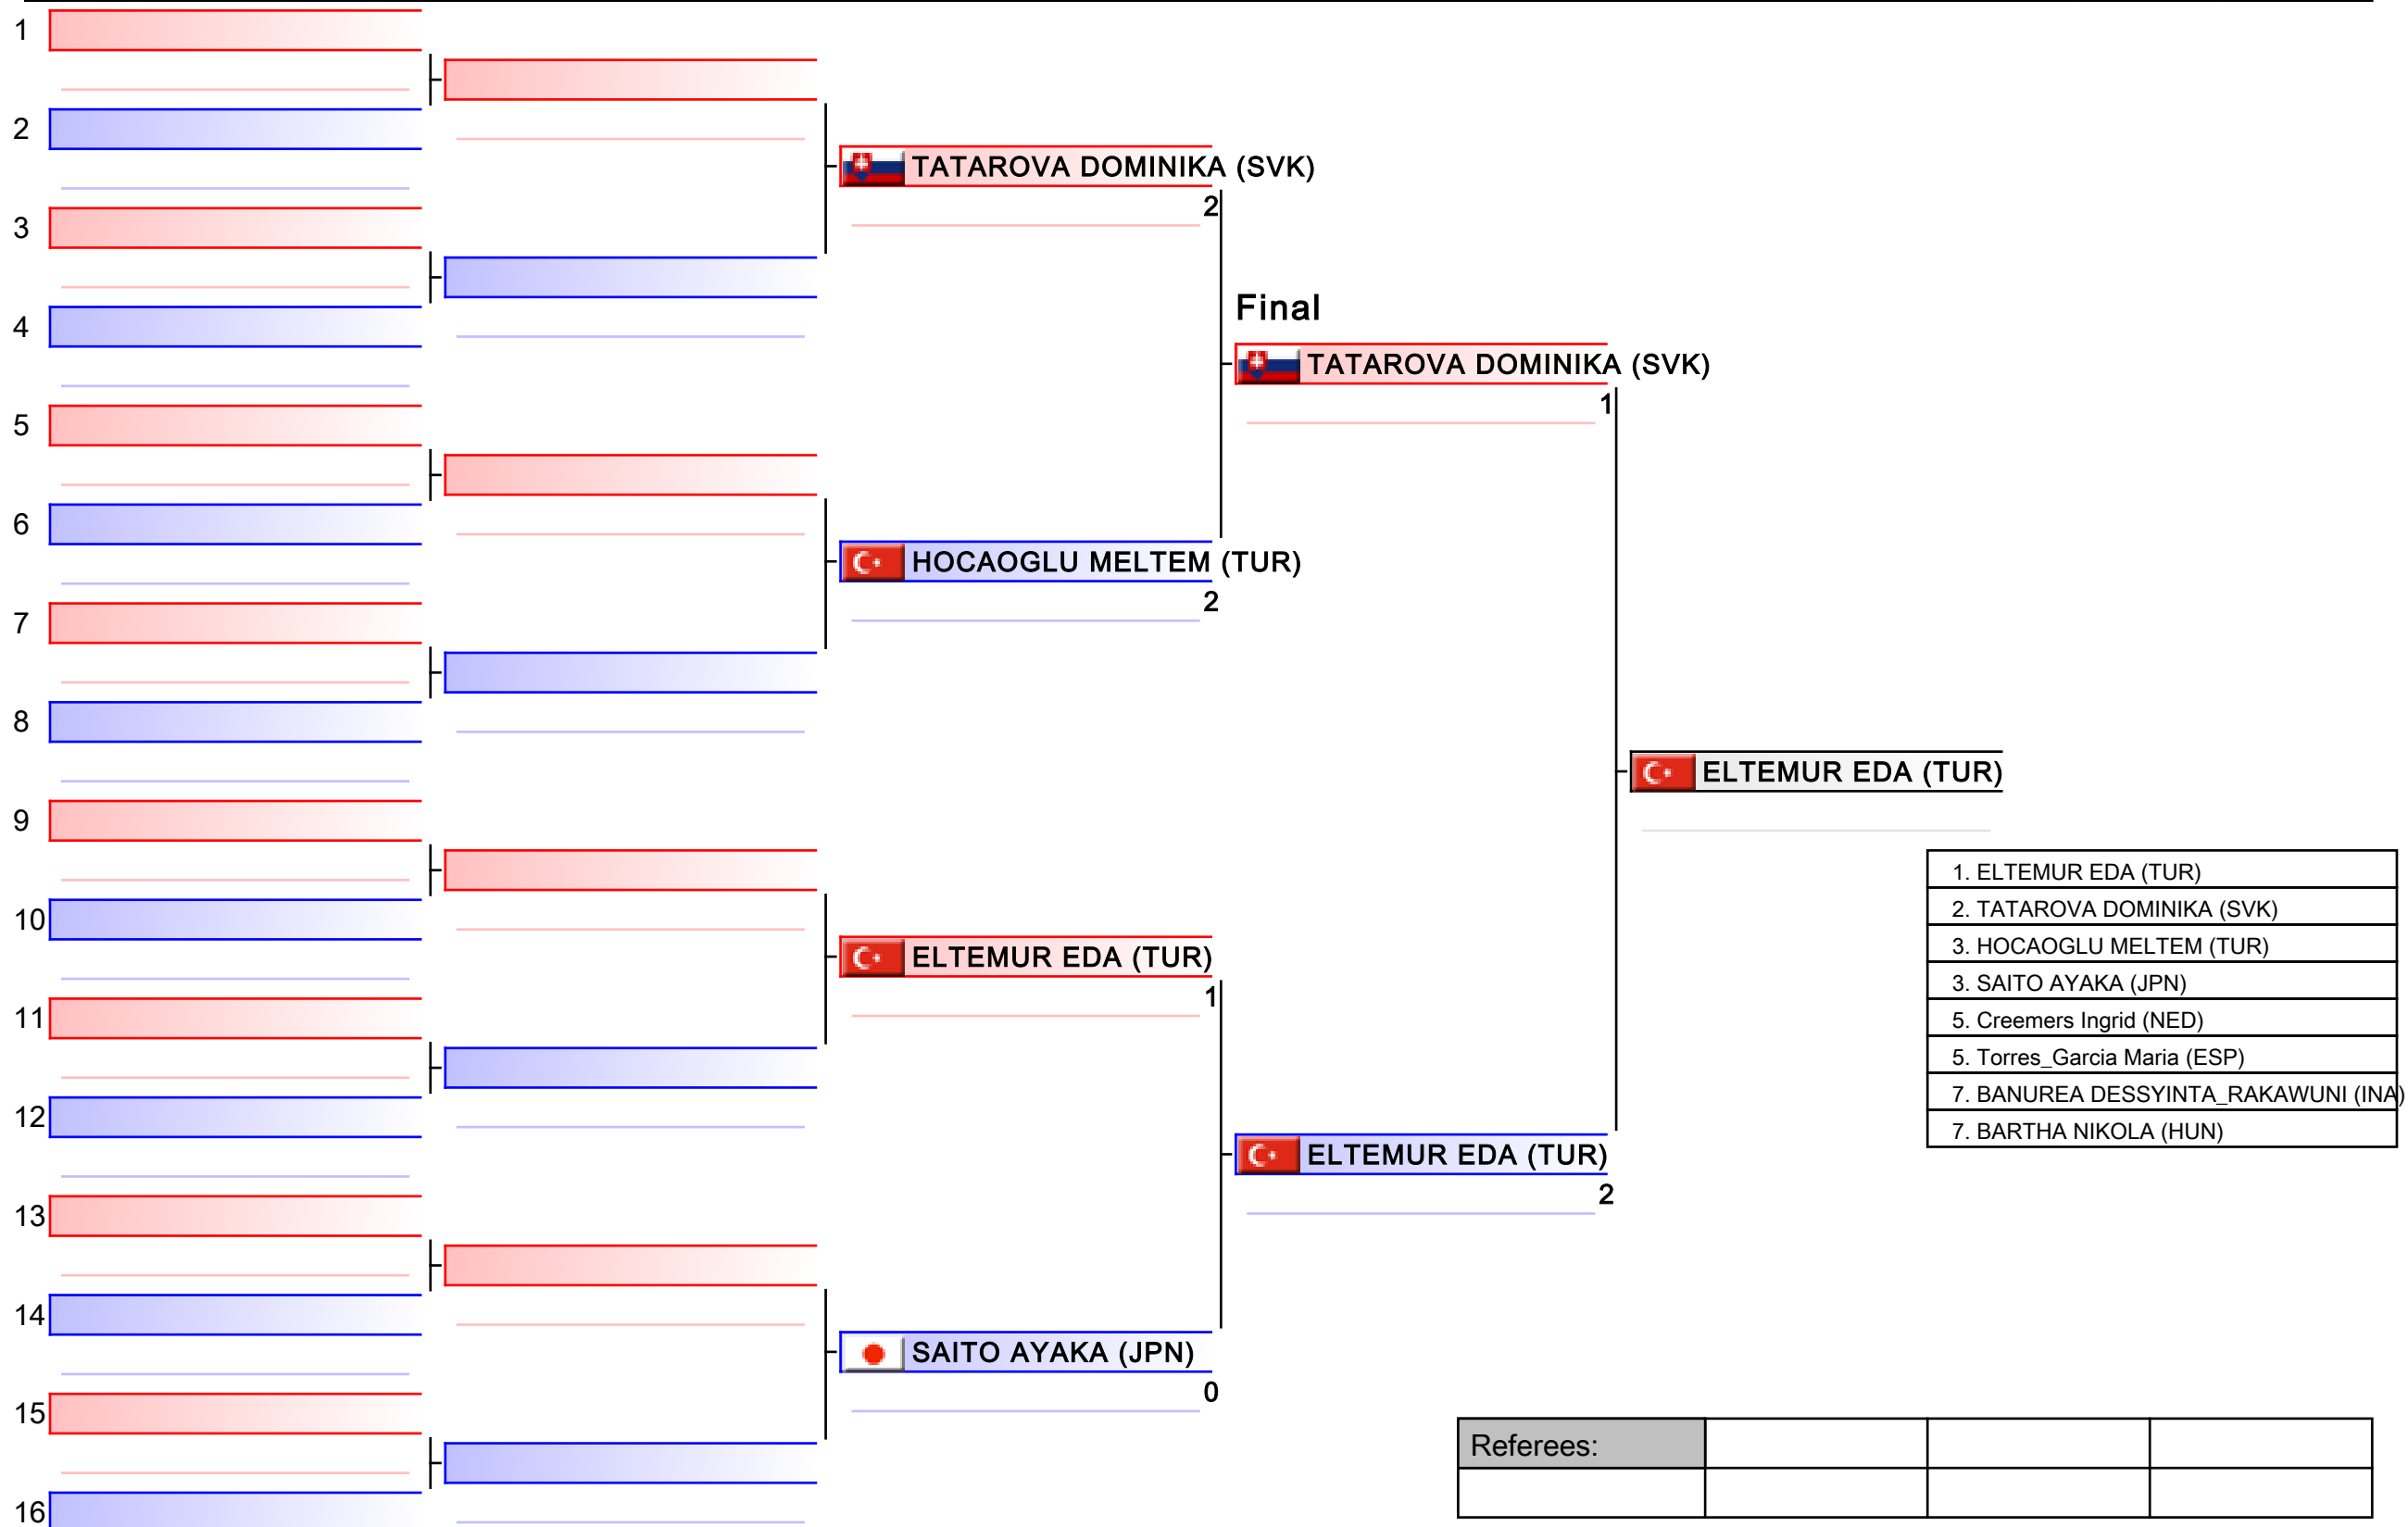

Pool winner-Female Kumite 68+ Kg

Karate1 Series A - Istanbul 2017, Istanbul, TUR

Tatami
3 13:15

Pool
1/1