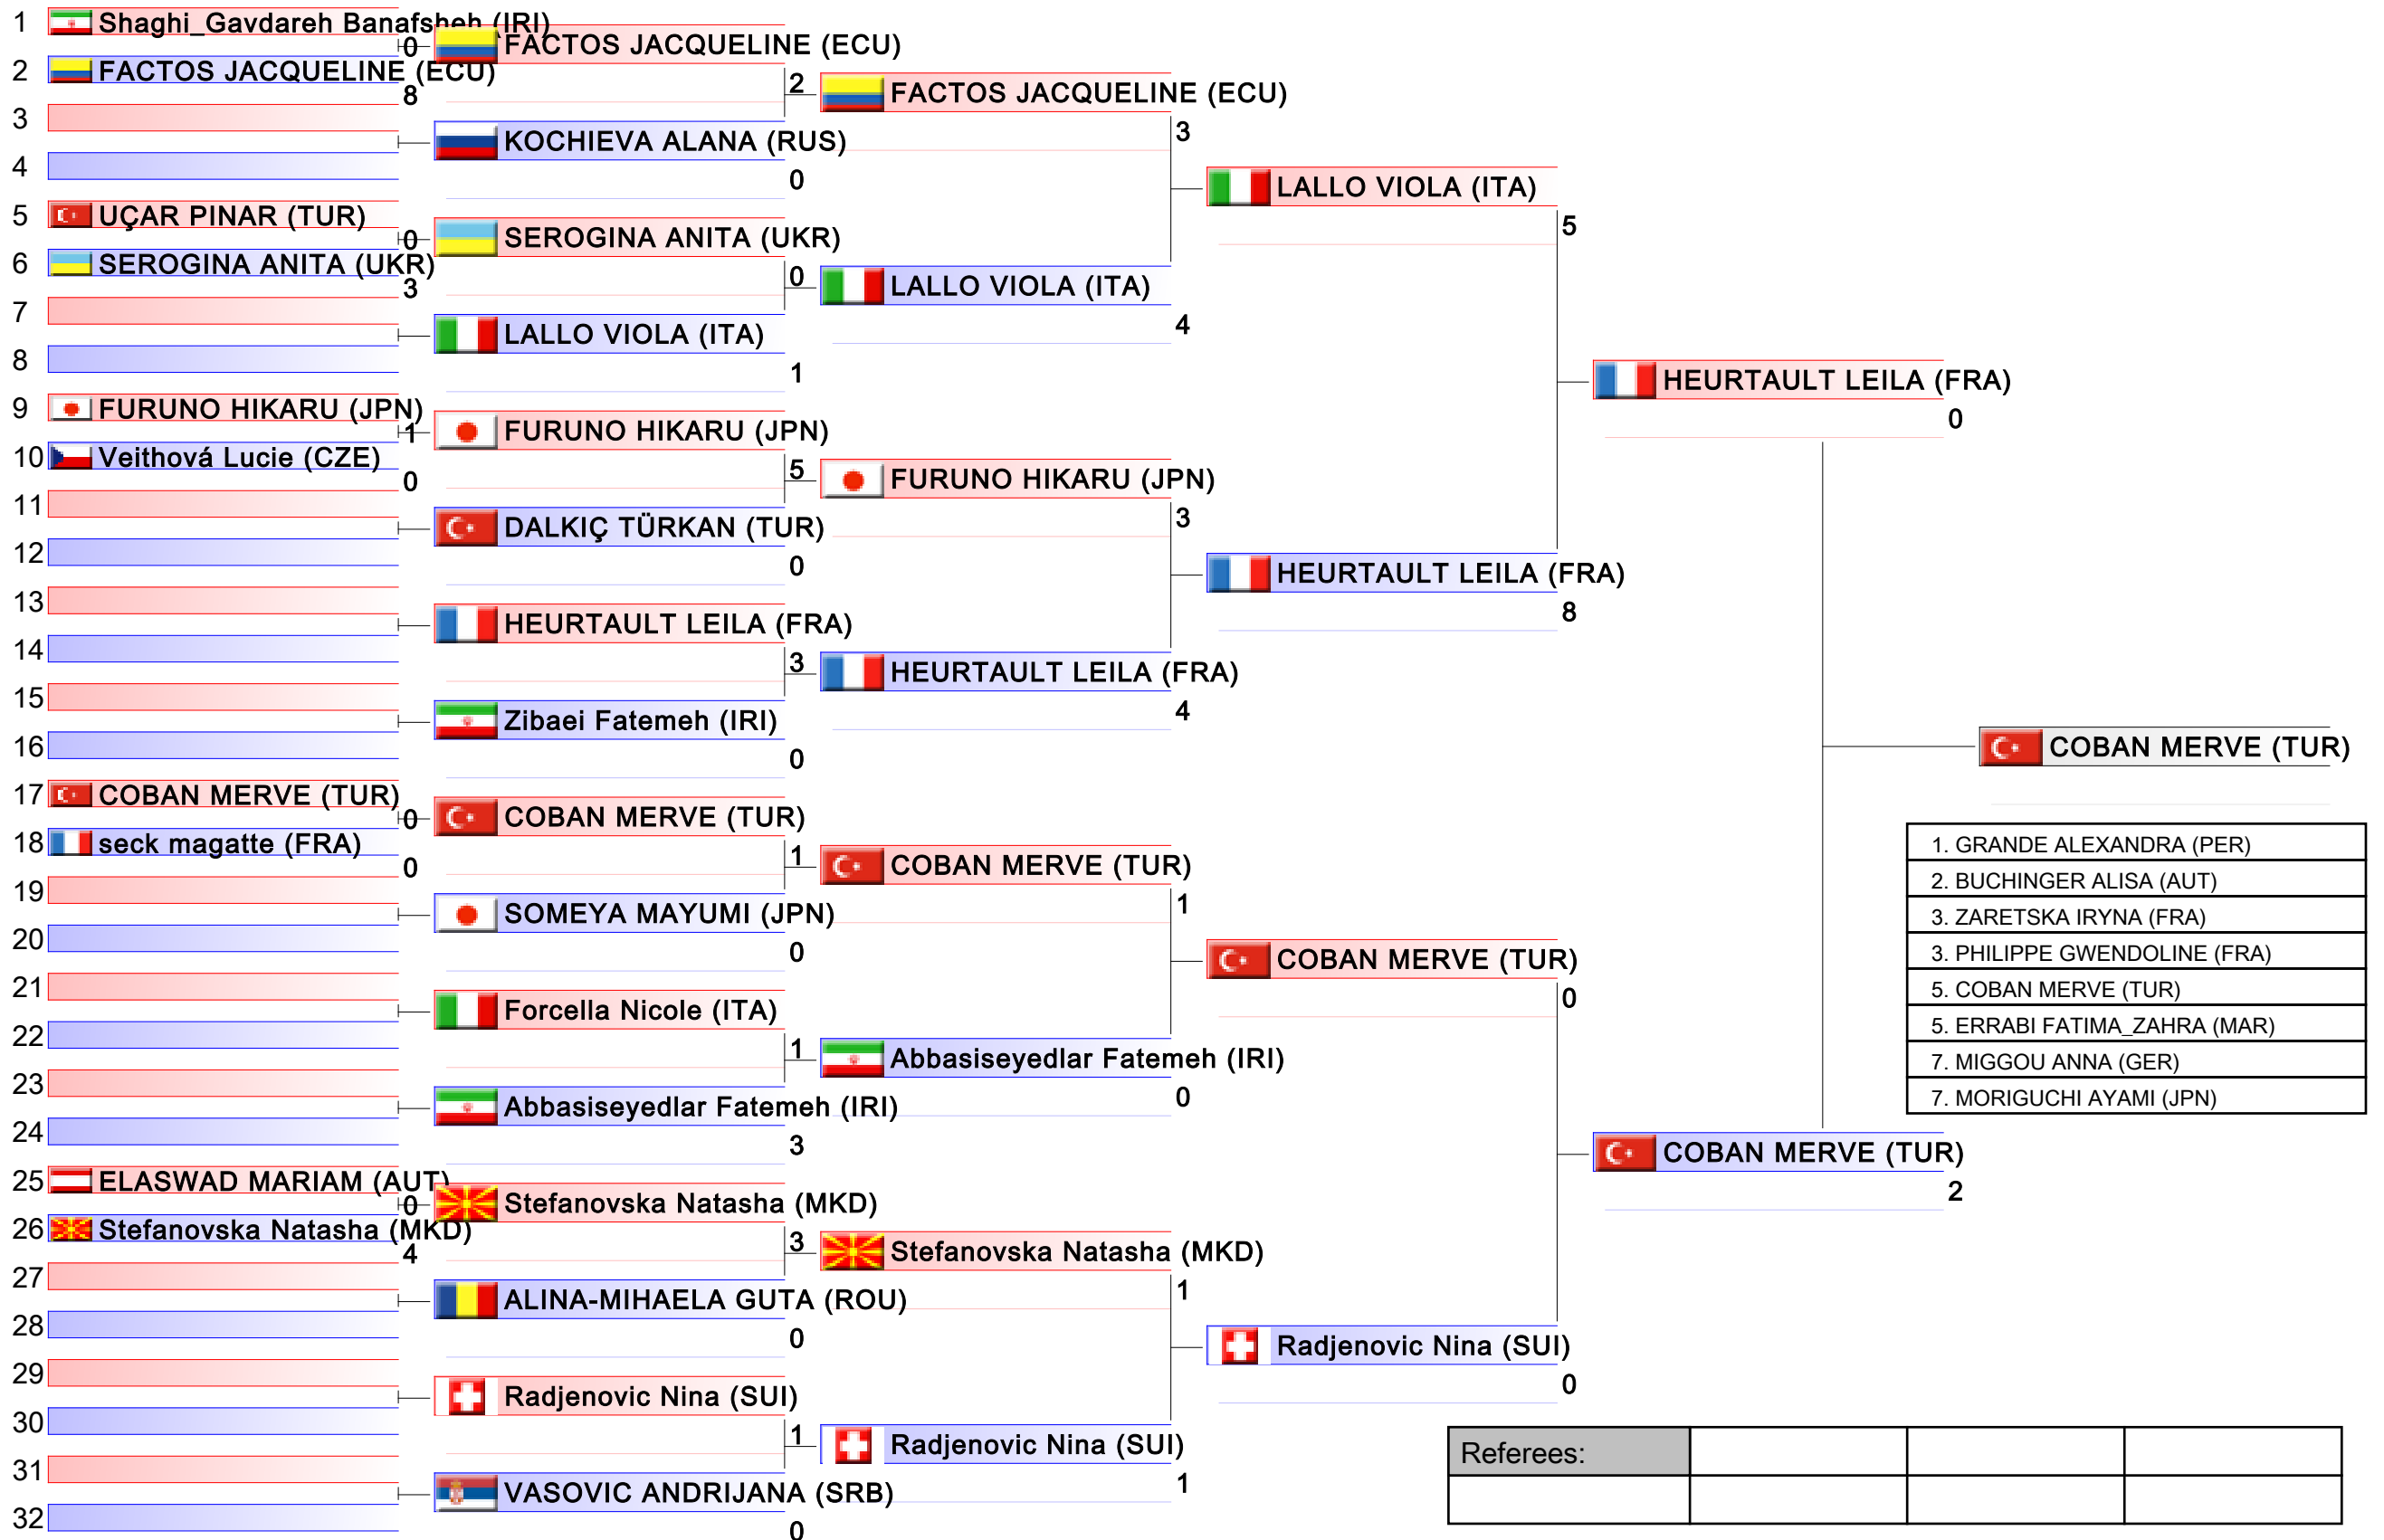

Female Kumite -61 Kg

Karate1 Series A - Istanbul 2017, Istanbul, TUR

Tatami
4 14:25

Pool
4/4