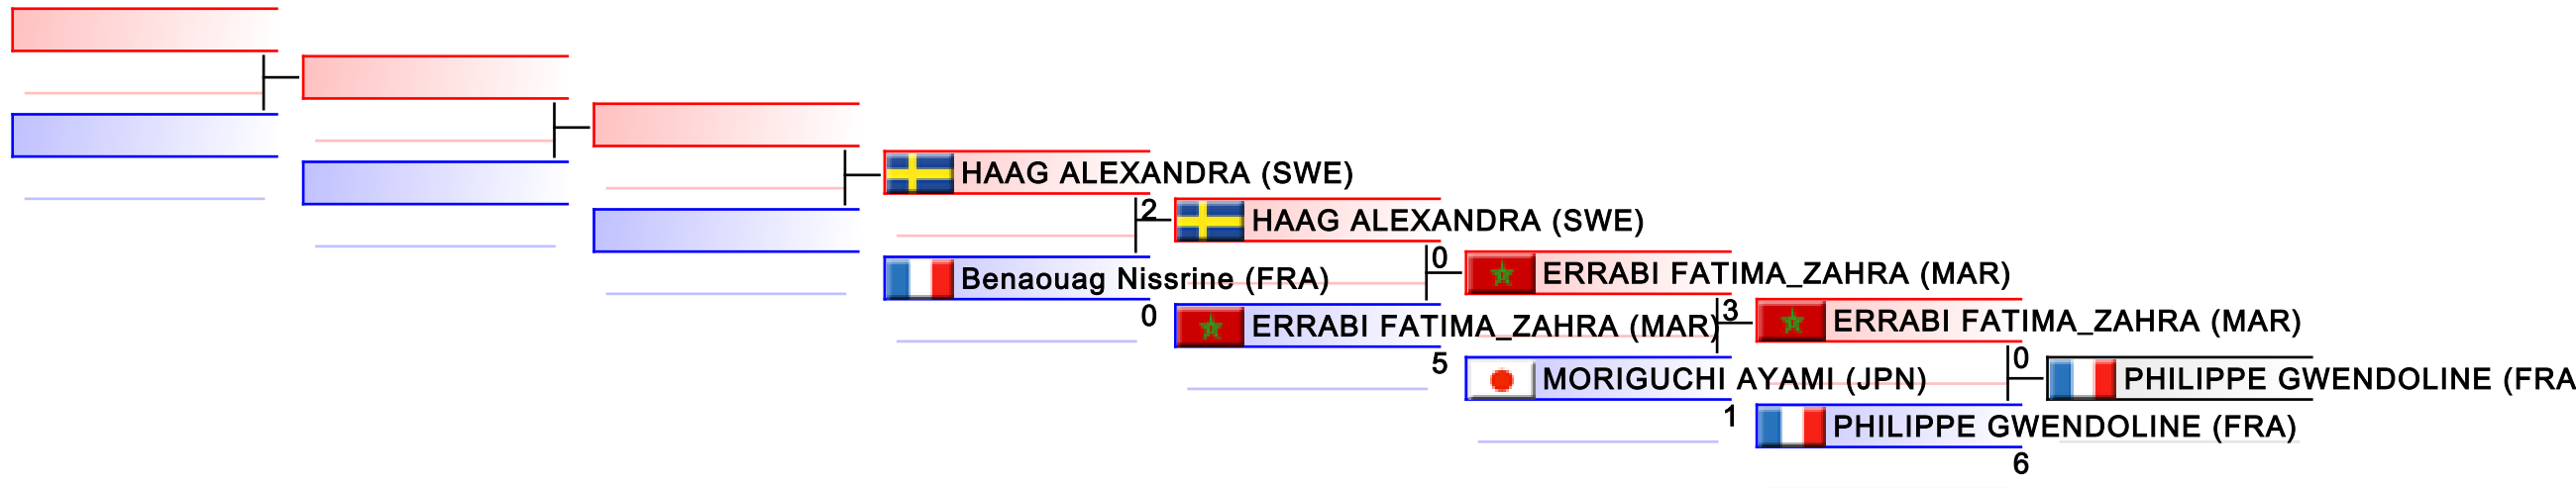

# Female Kumite -61 Kg

Karate1 Series A - Istanbul 2017

(c)sportdata GmbH & Co KG 2000-2017(2017-09-24 19:22) -WKF Approved- v 9.6.1 build 1 License: SDIL 2017 (expire 2017-12-31)

Tatami  
4 15:55

Pool  
1,2,3,4