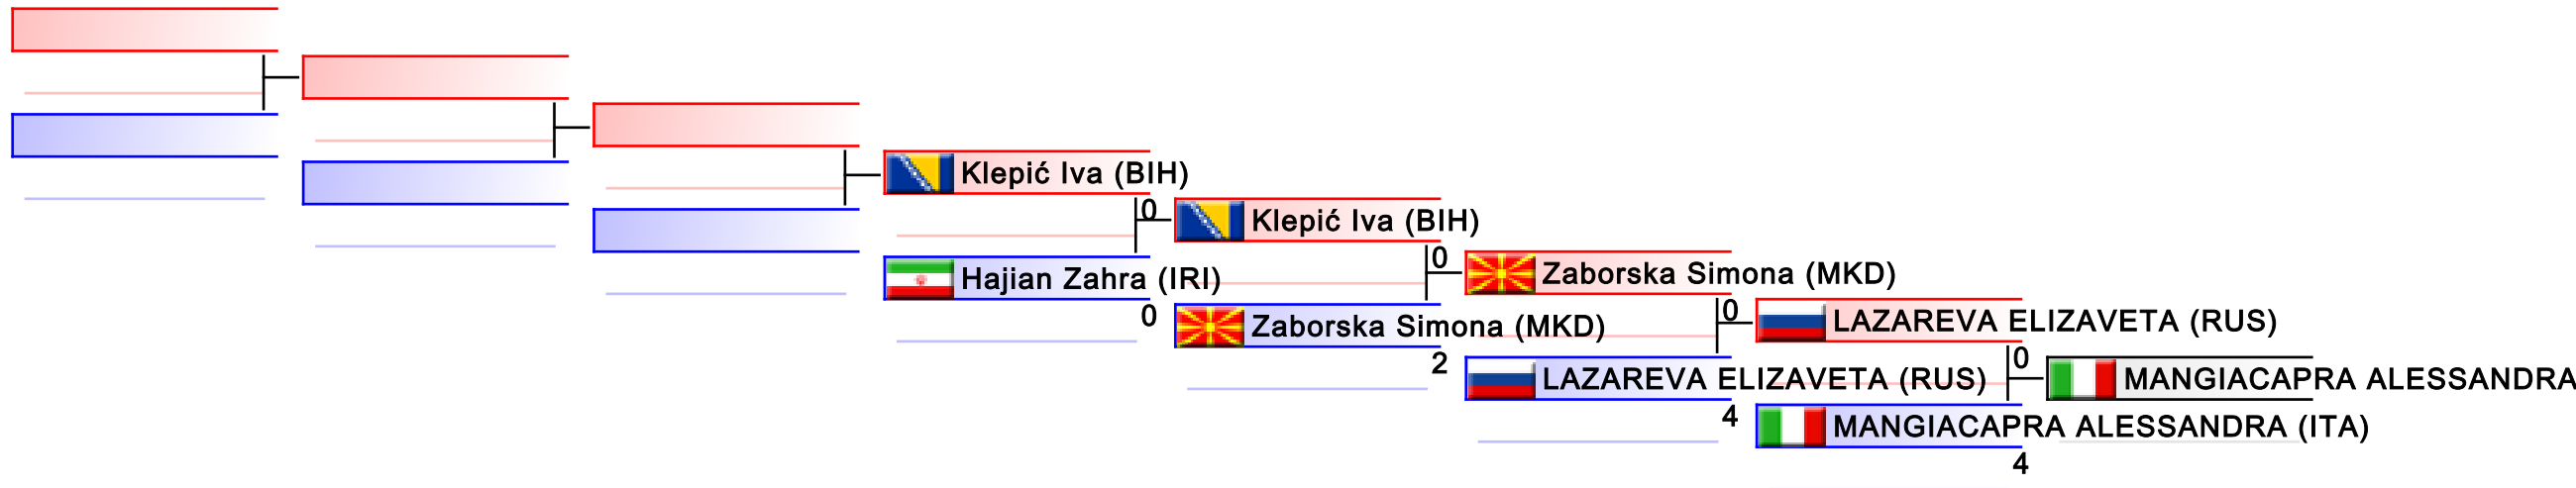

Female Kumite -55 Kg

Karate1 Series A - Istanbul 2017

(c)sportdata GmbH & Co KG 2000-2017(2017-09-24 19:22) -WKF Approved- v 9.6.1 build 1 License: SDIL 2017 (expire 2017-12-31)

Tatami
5 20:10

Pool
1,2,3,4