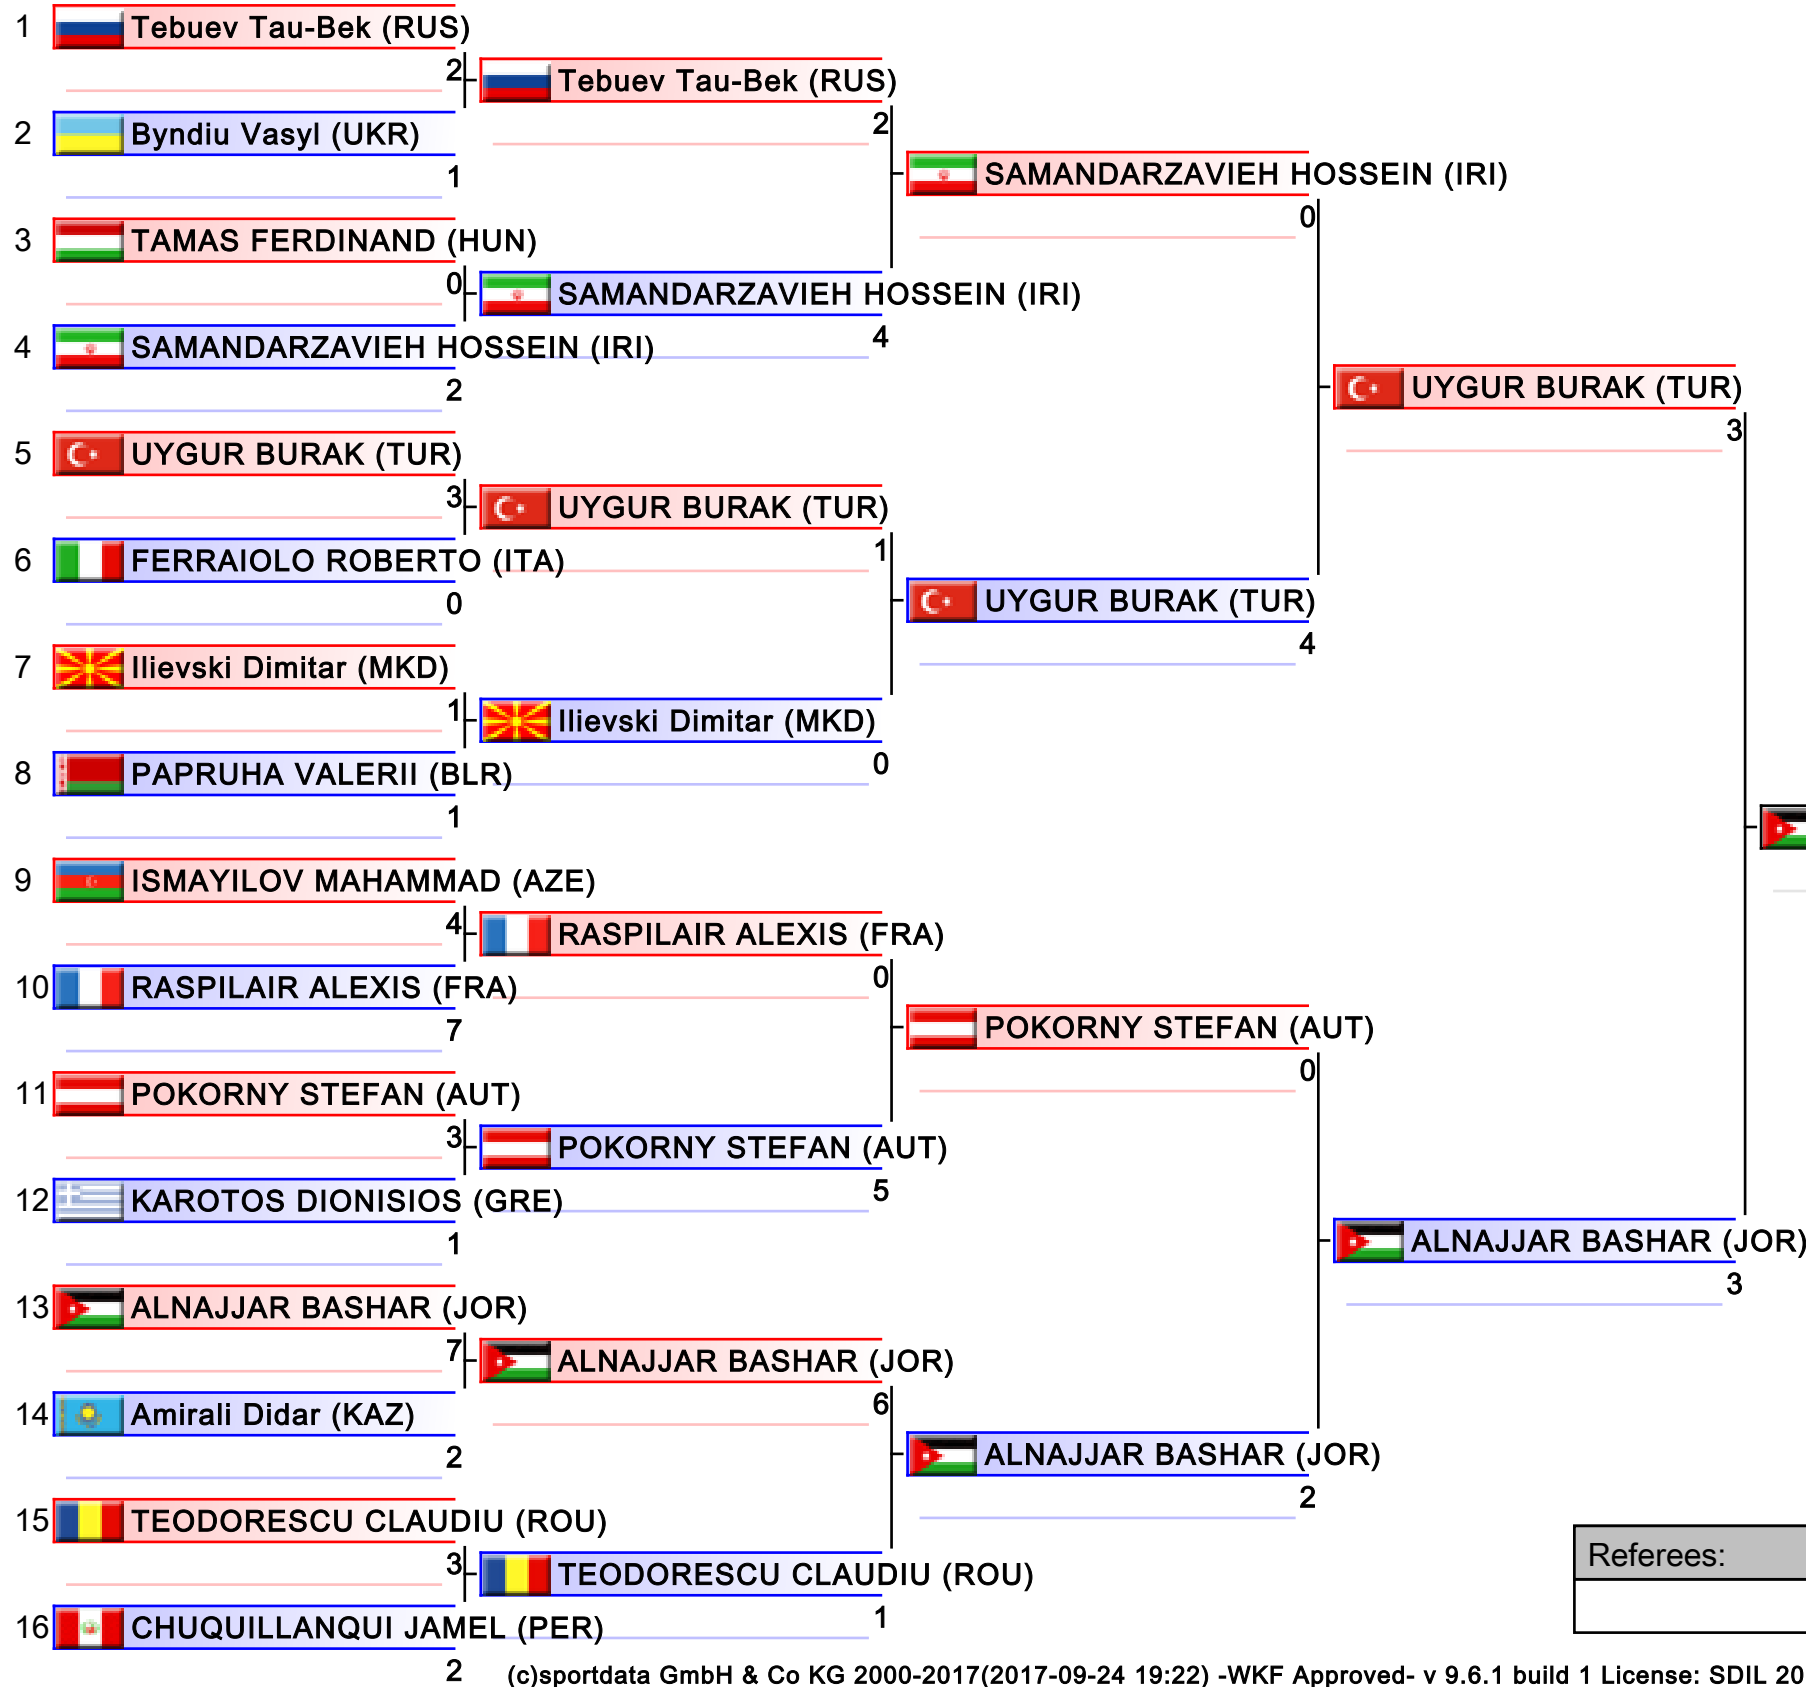

# Male Kumite -67 Kg

Karate1 Series A - Istanbul 2017, Istanbul, TUR

Tatami  
2 13:55

Pool  
8/8

ALNAJJAR BASHAR (JOR)

1. DERAFSHIPOUR HAMOON (IRI)
2. XENOS DIONYSIOS (GRE)
3. AMEKNASSI ABDESSALAM (MAR)
3. MIRZAEI_FASHTALI AMIR_REZA (IRI)
5. Tebuev Mirza-Bek (RUS)
7. SHINOHARA HIROTO (JPN)
7. Aliyev Niyazi (AZE)