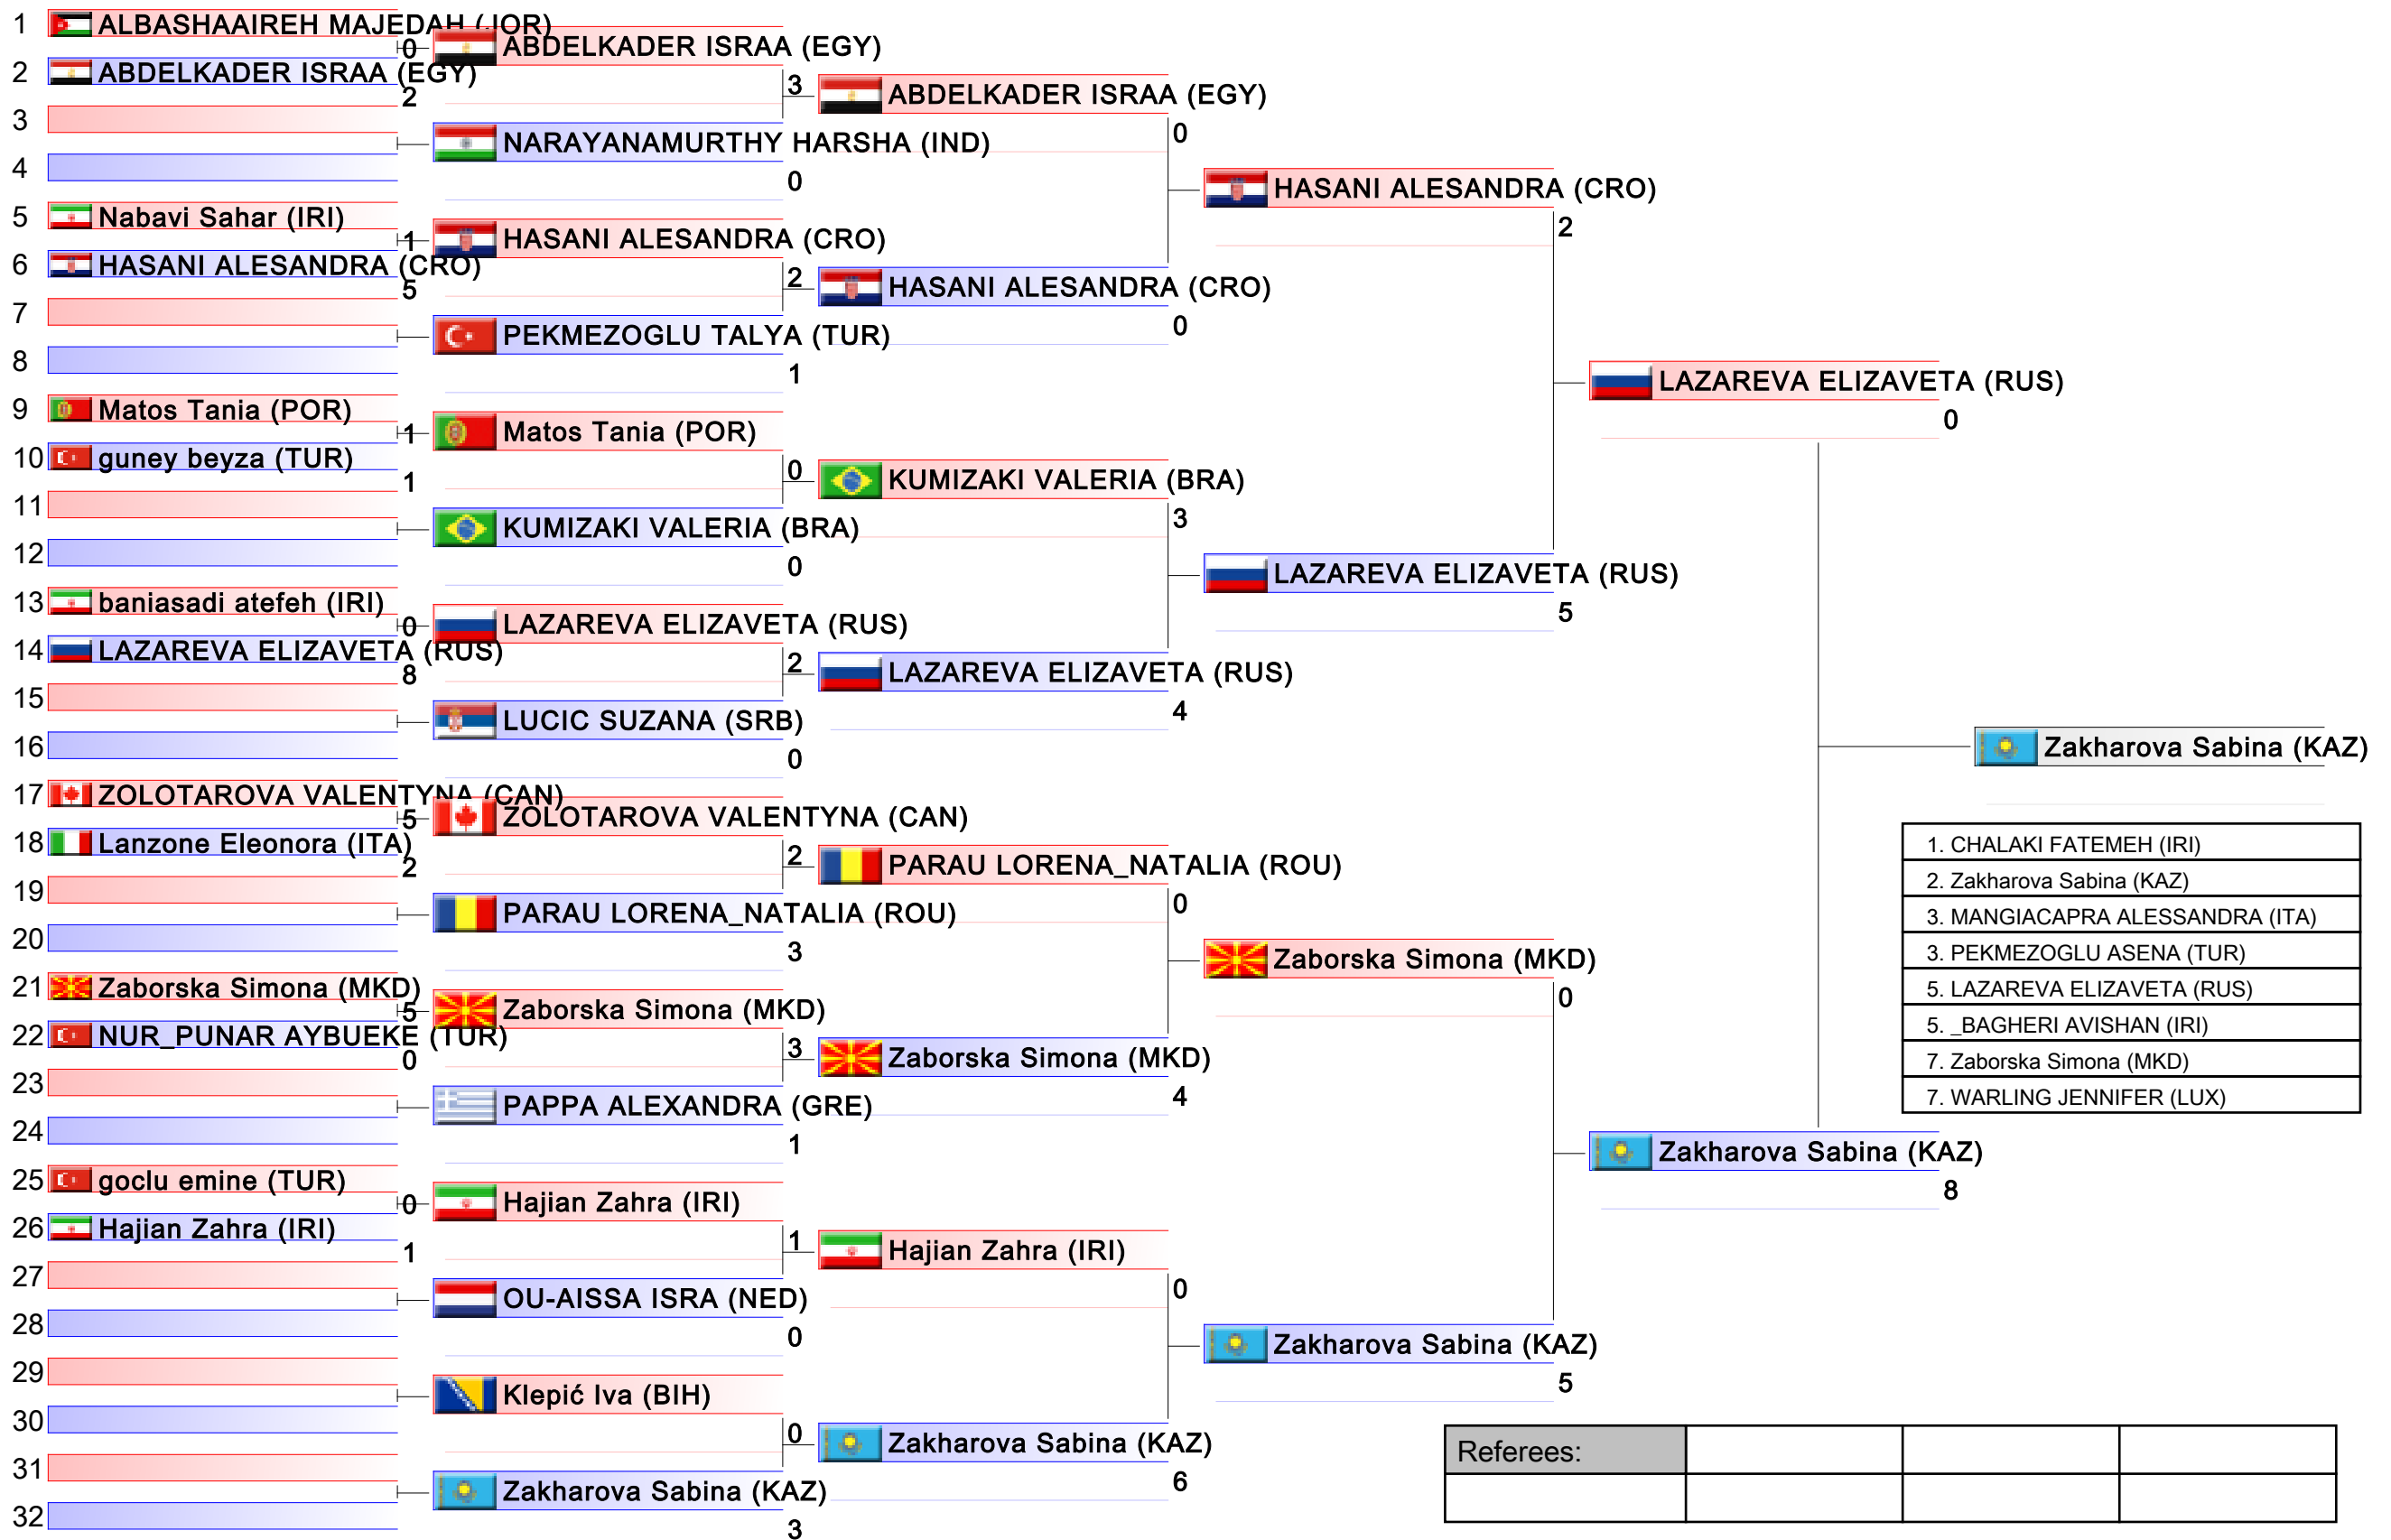

Female Kumite -55 Kg

Karate1 Series A - Istanbul 2017, Istanbul, TUR

Tatami
1 18:15

Pool
1/4

Referees: