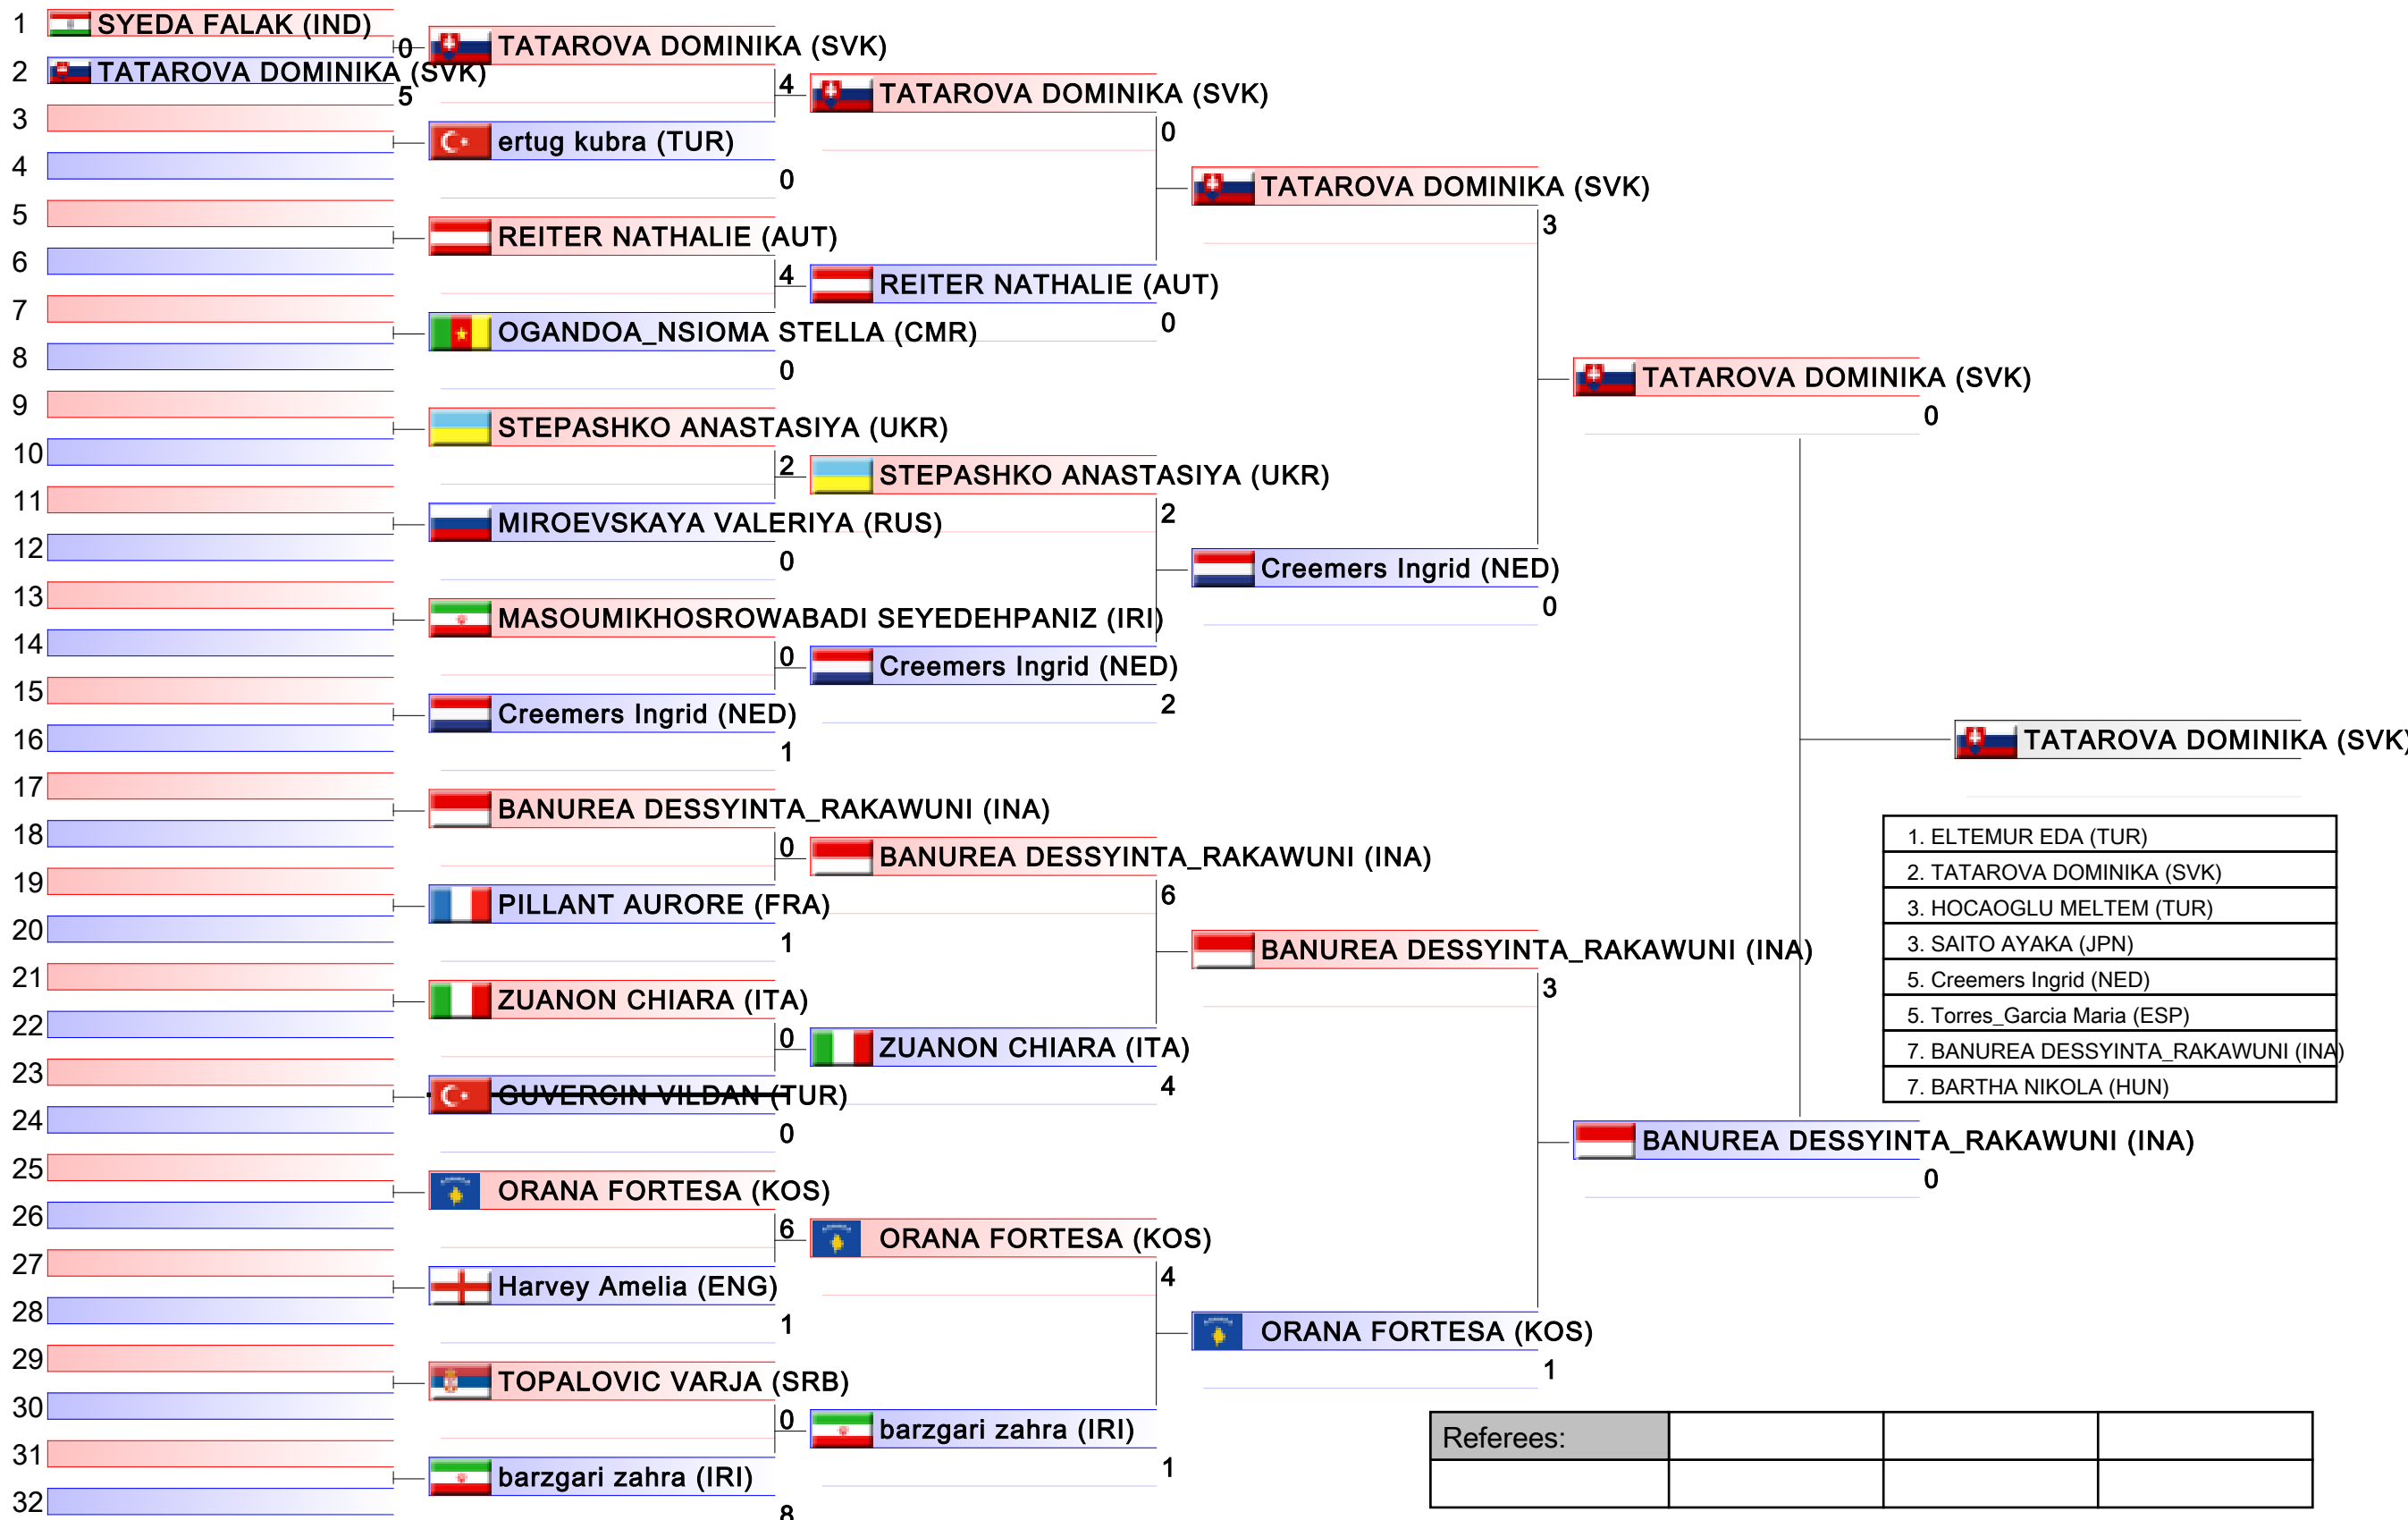

Female Kumite 68+ Kg

Karate1 Series A - Istanbul 2017, Istanbul, TUR

Tatami
3 12:05

Pool
1/4

Referees: