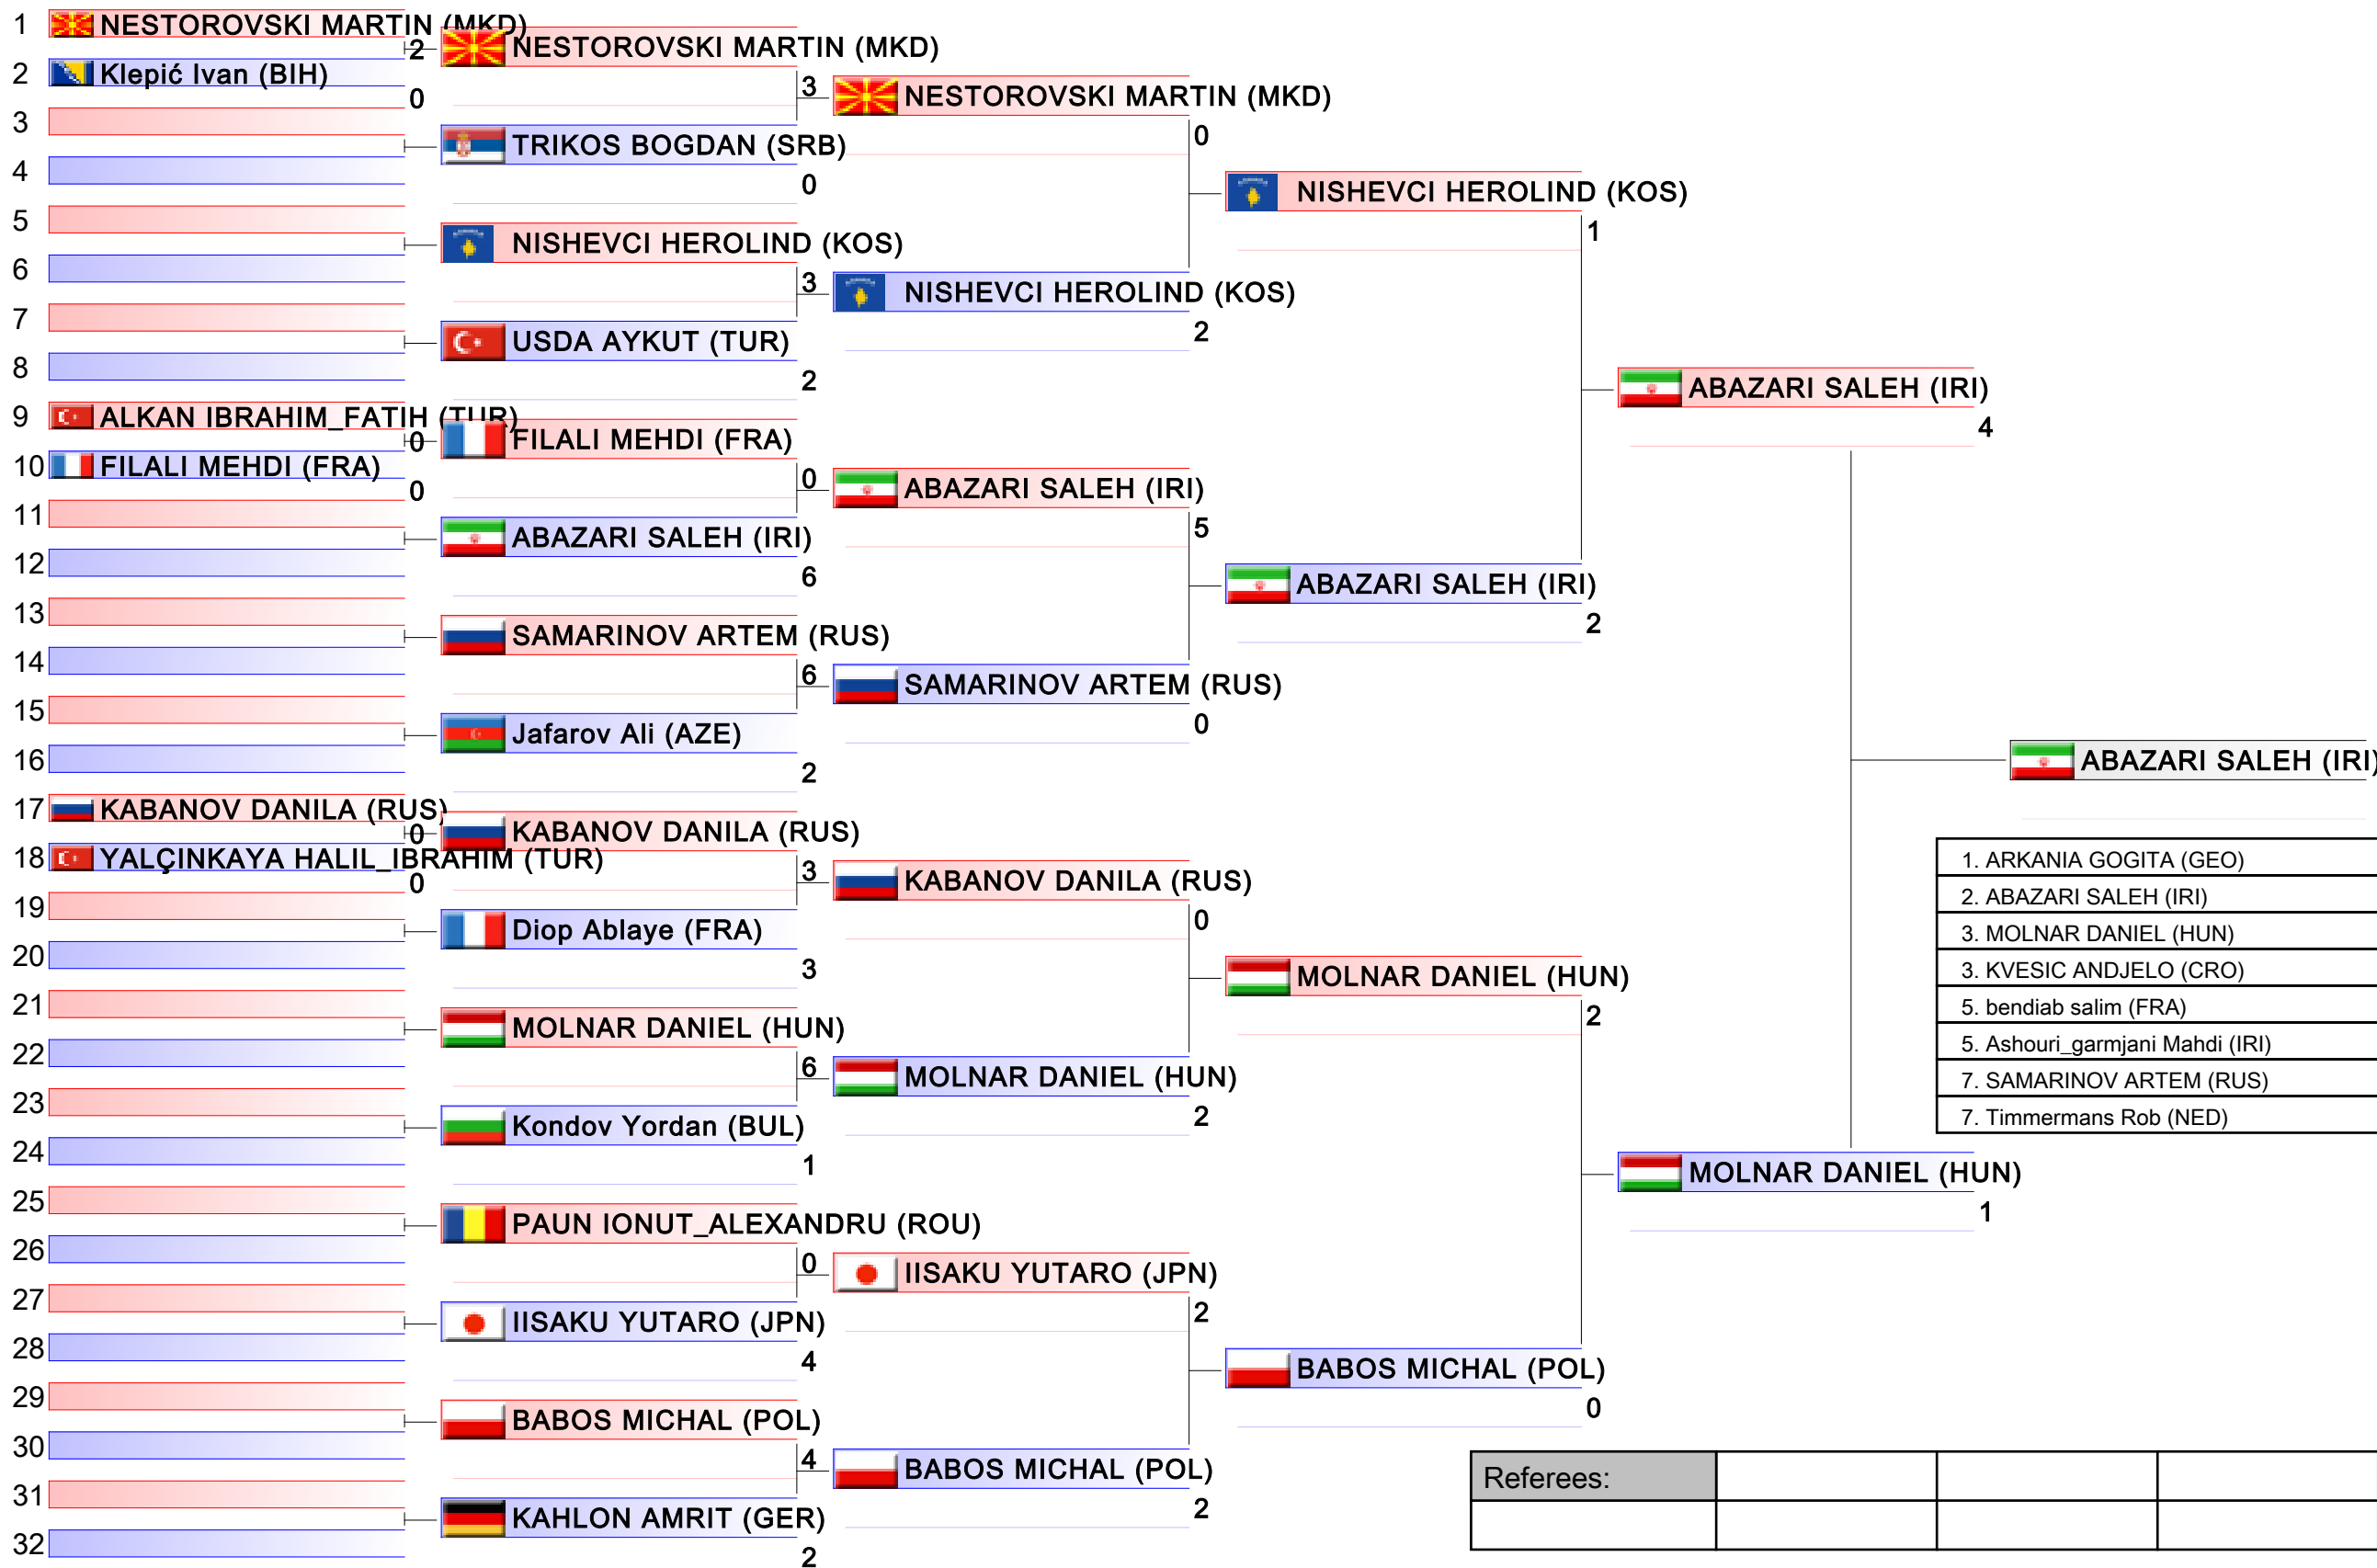

Male Kumite 84+ Kg

Karate1 Series A - Istanbul 2017, Istanbul, TUR

Tatami
4 09:00

Pool
4/4

Referees: