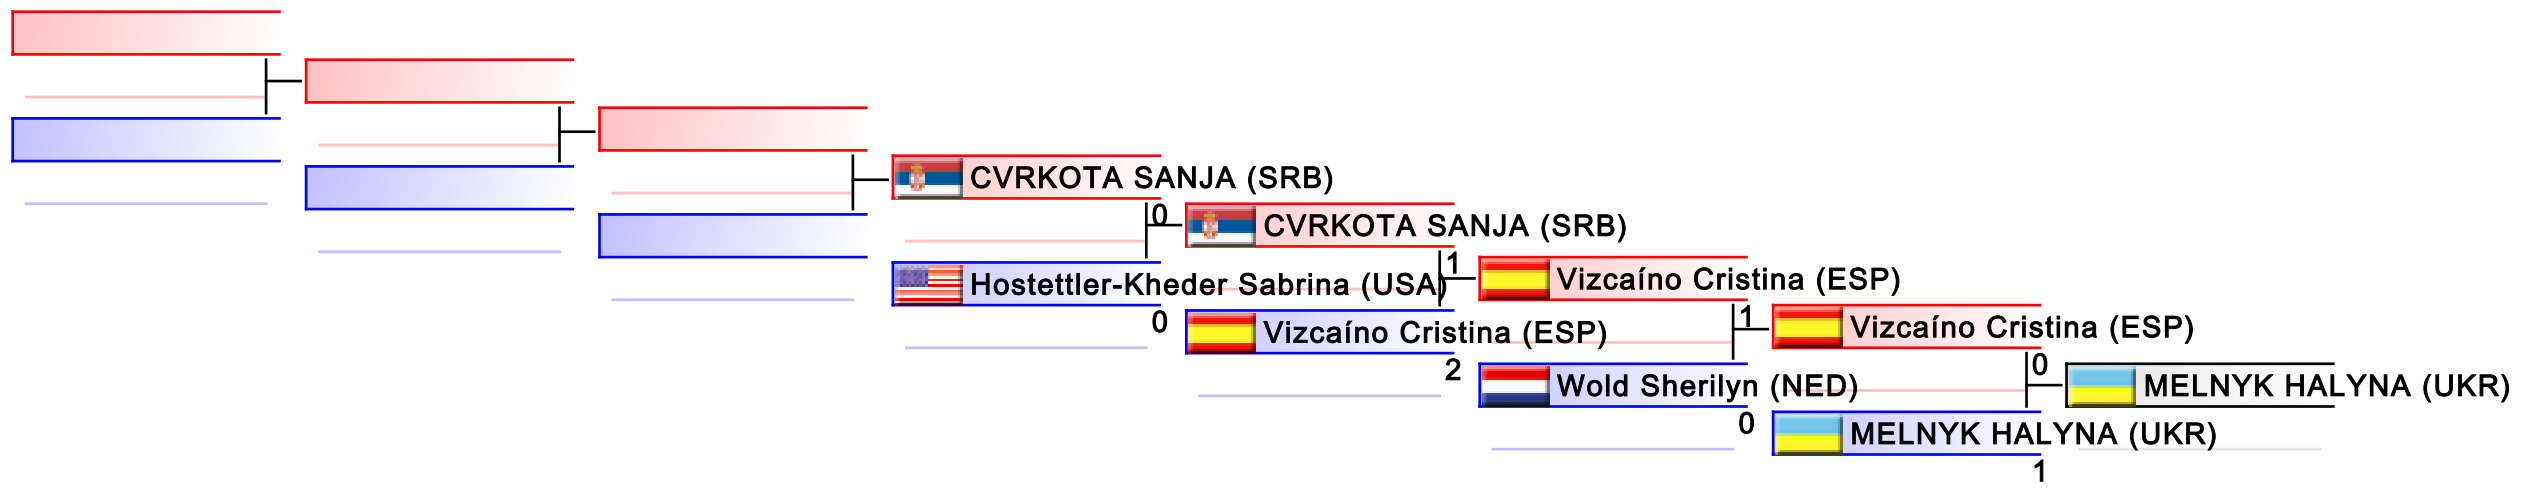

REPECHAGE: (1,2)