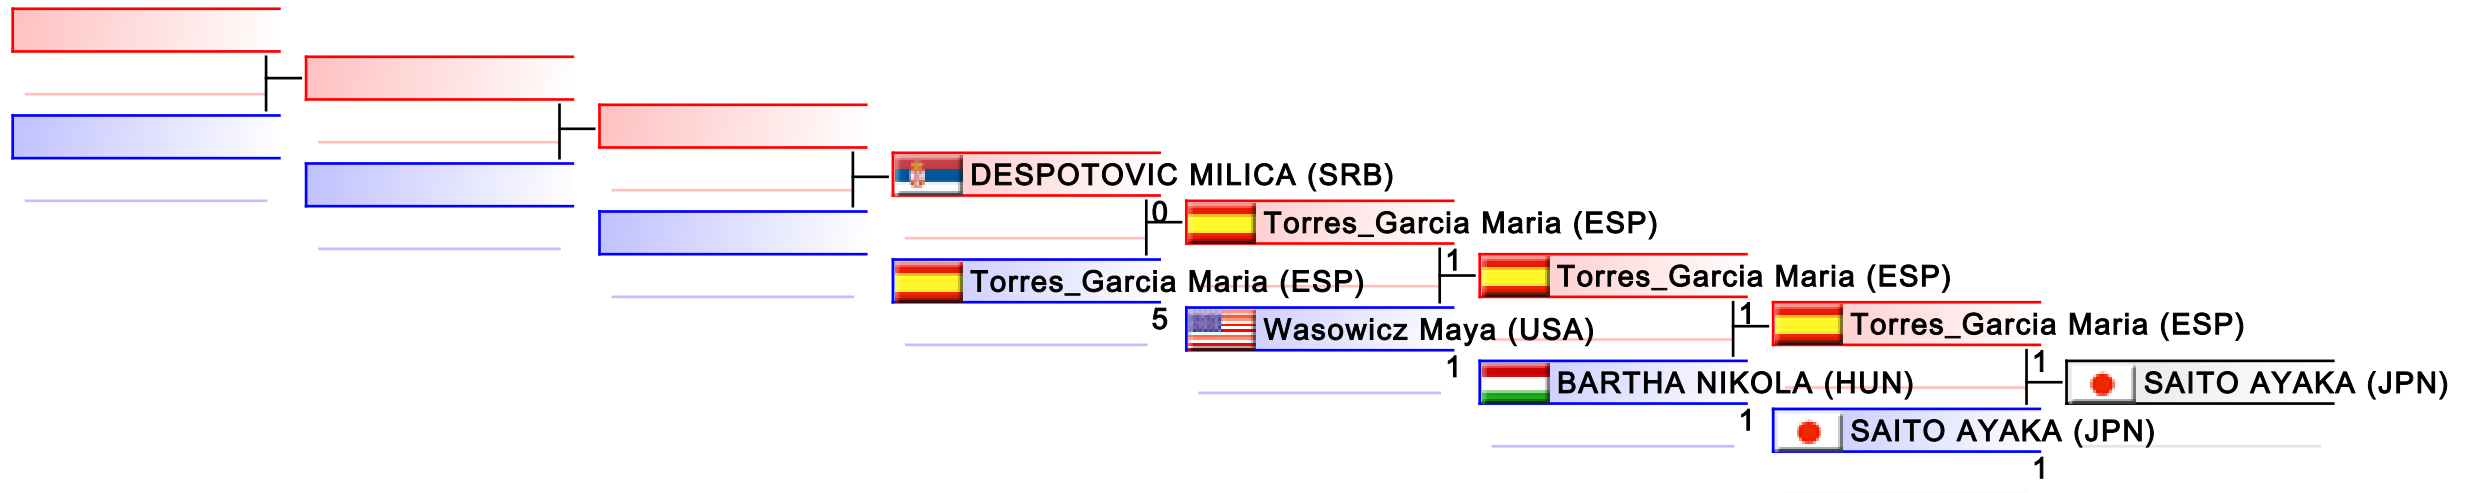

# Female Kumite 68+ Kg

Karate1 Series A - Istanbul 2017

Tatami  
3 13:40

Pool  
3,4

(c)sportdata GmbH & Co KG 2000-2017(2017-09-24 19:22) -WKF Approved- v 9.6.1 build 1 License: SDIL 2017 (expire 2017-12-31)