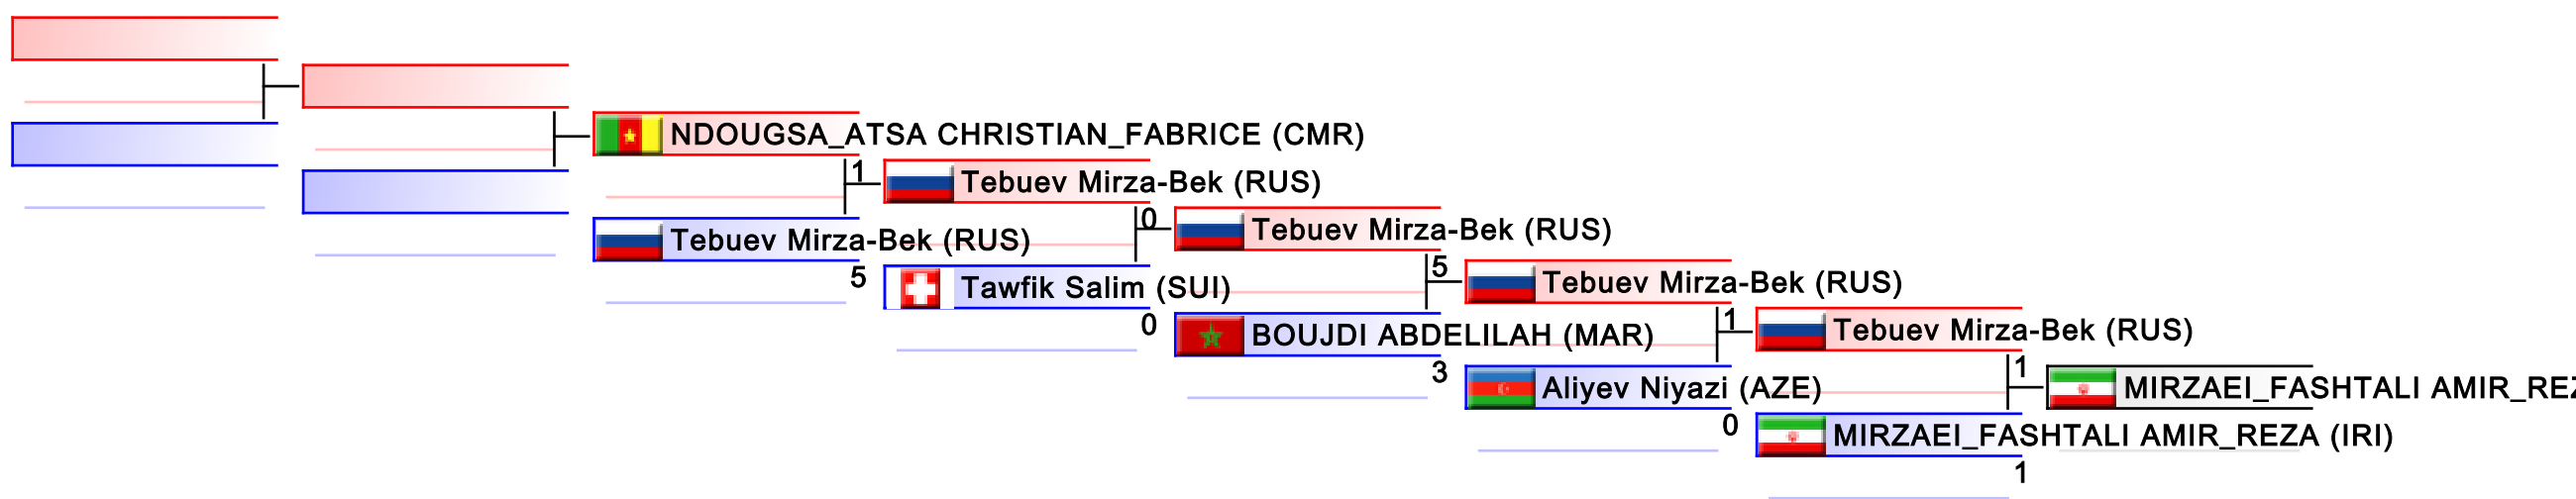

REPECHAGE: (1,2,3,4,5,6,7,8)