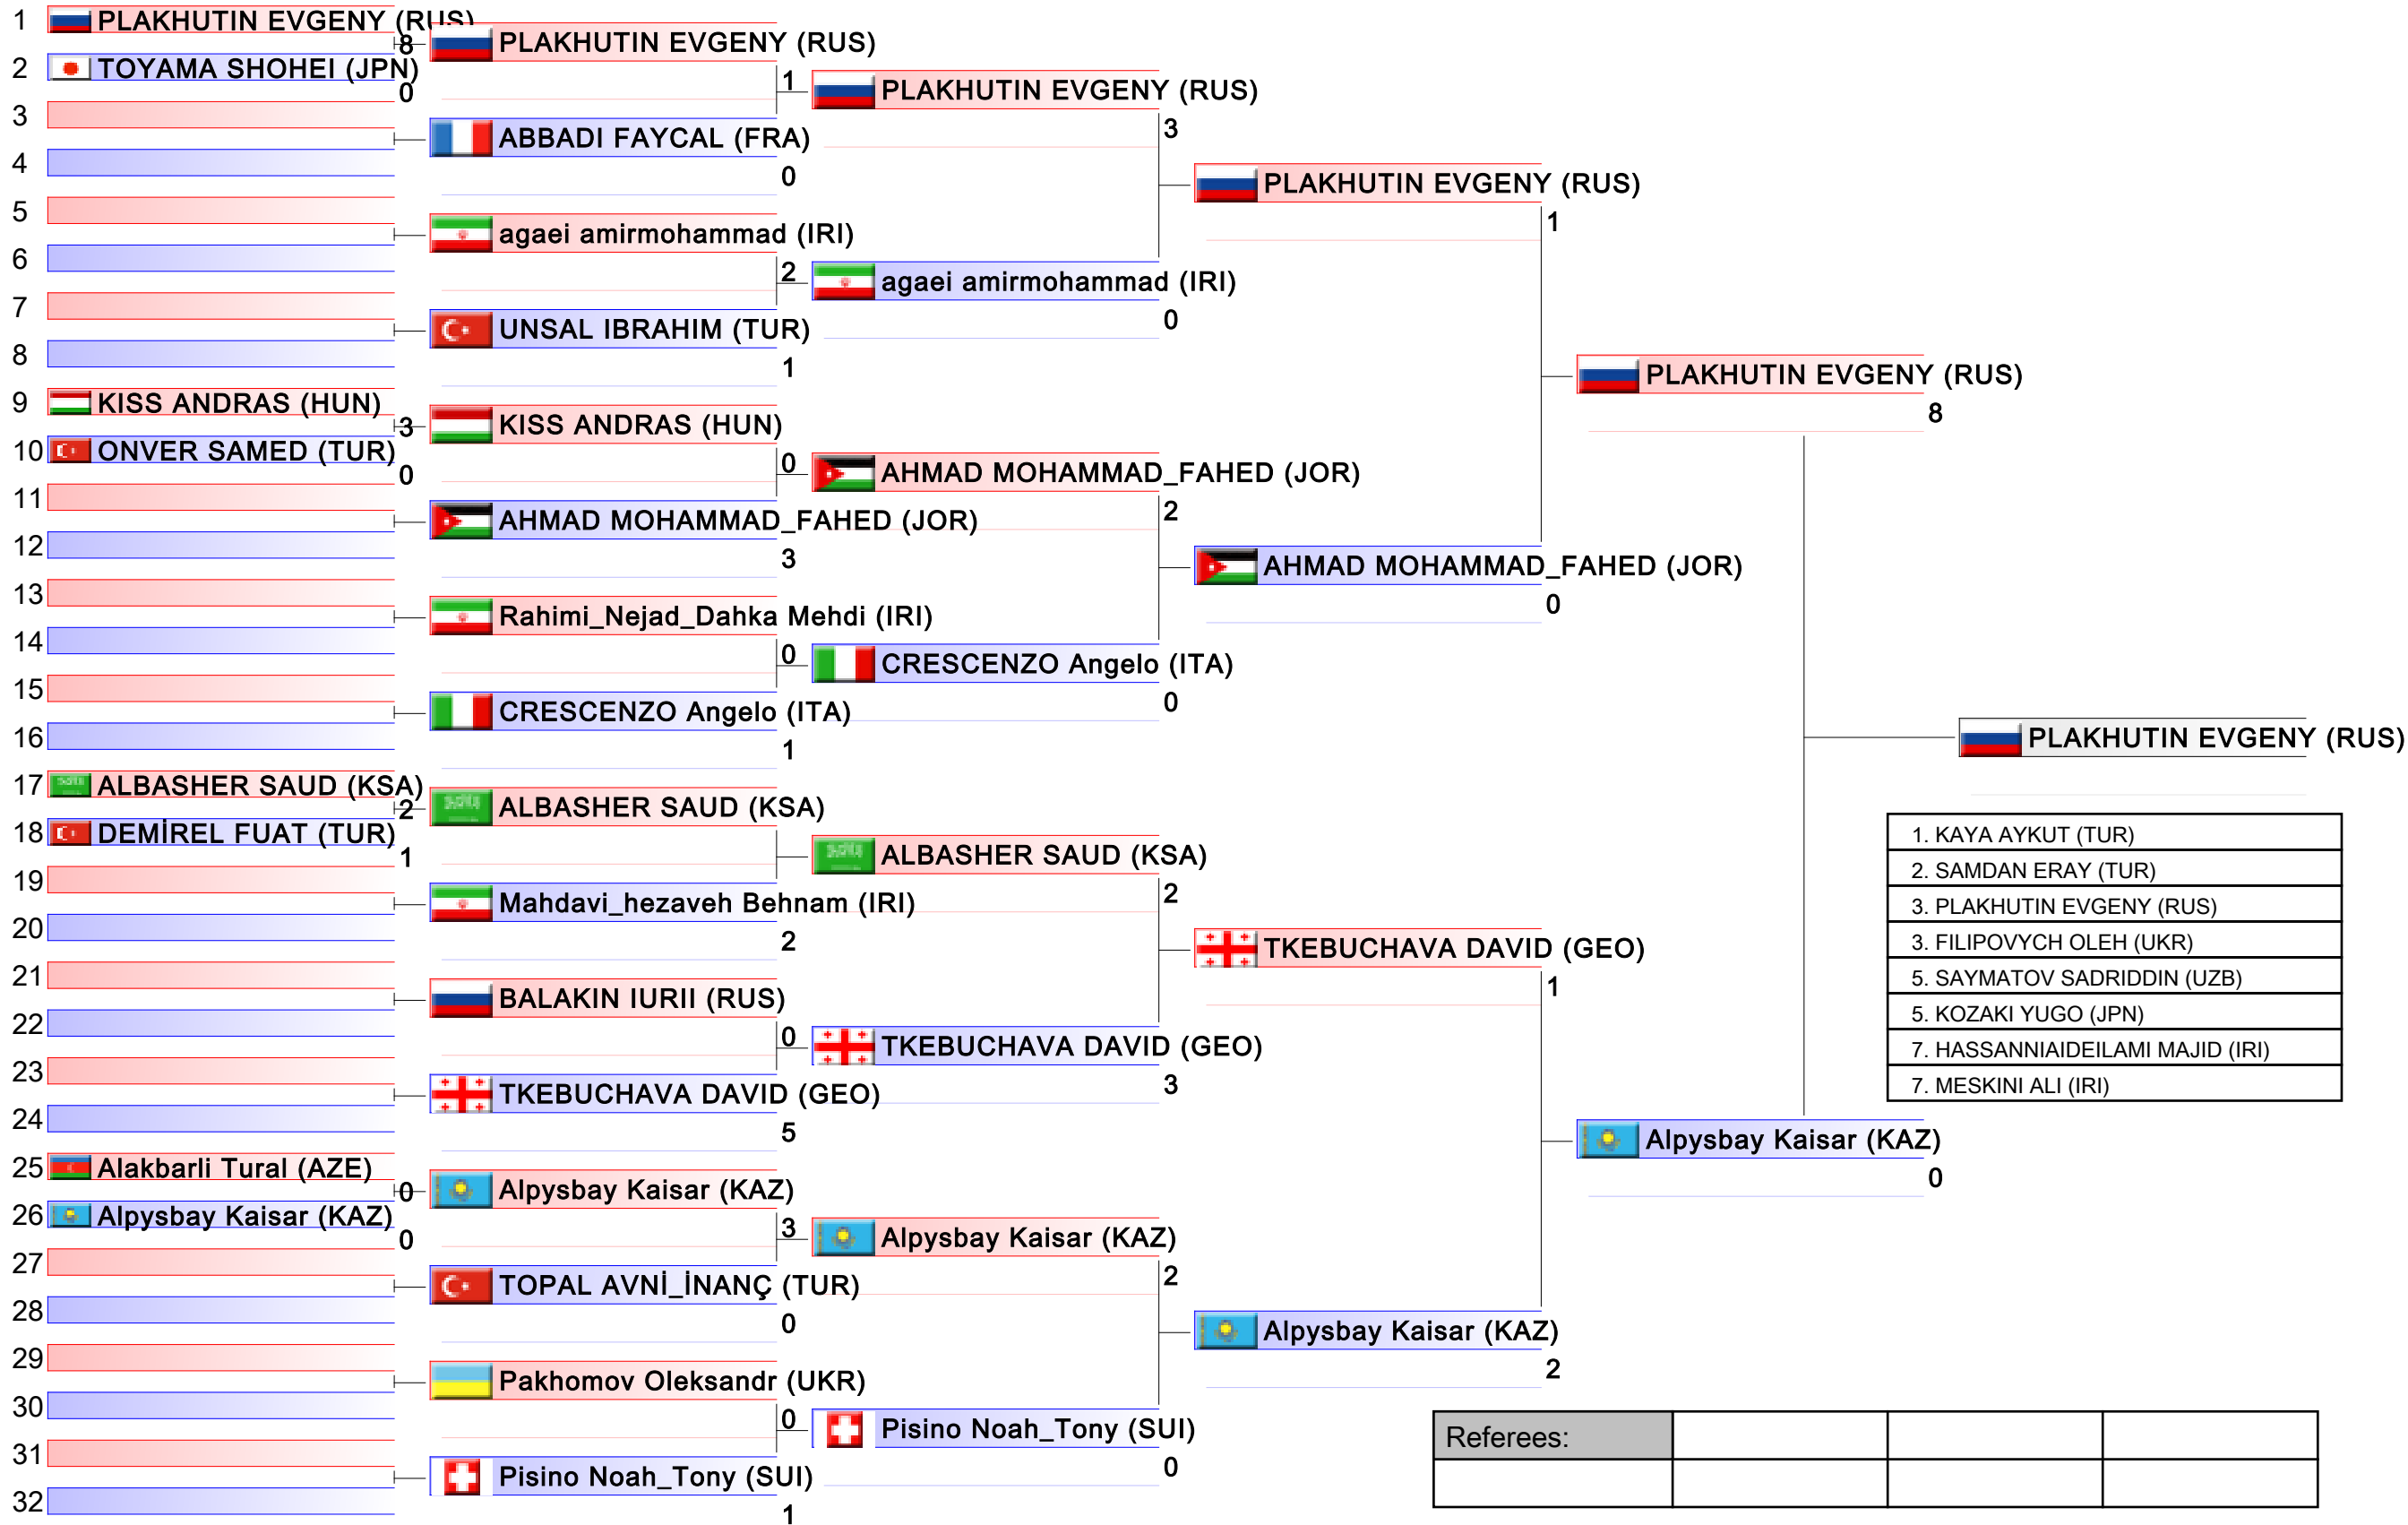

Male Kumite -60 Kg

Karate1 Series A - Istanbul 2017, Istanbul, TUR

Tatami
6 18:30

Pool
2/4