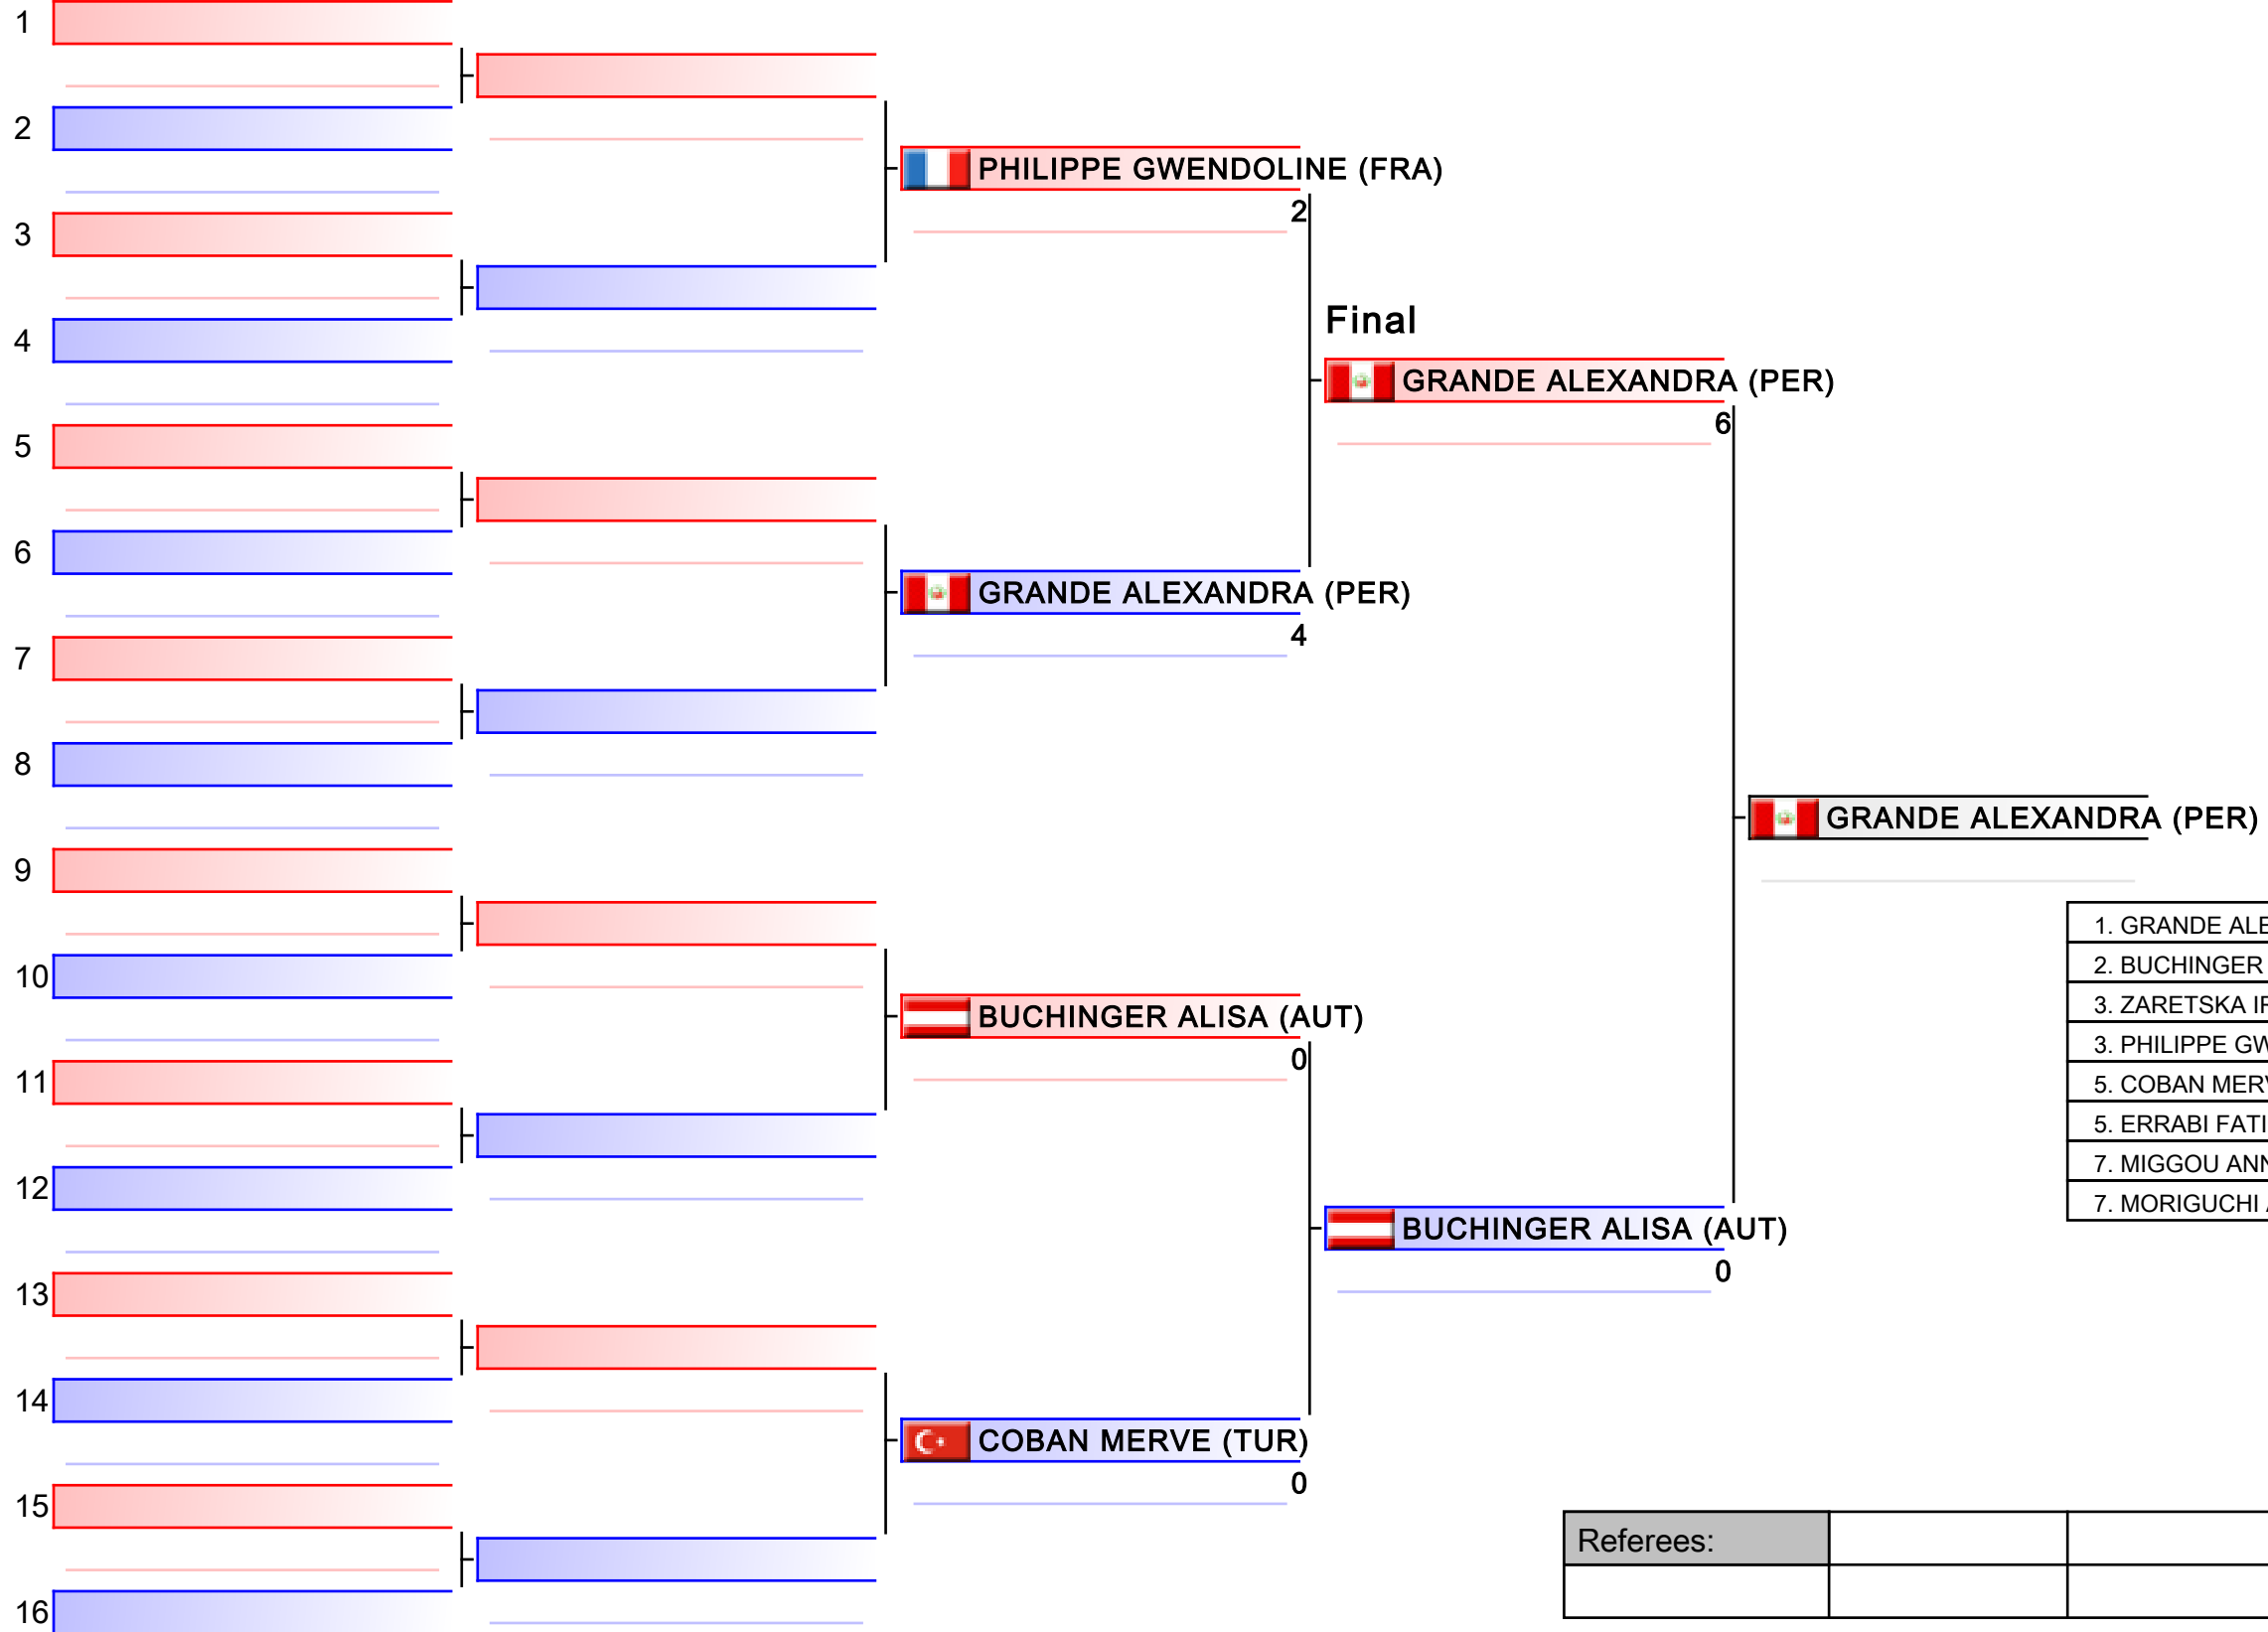

Pool winner-Female Kumite -61 Kg

Karate1 Series A - Istanbul 2017, Istanbul, TUR

Tatami
4 15:50

Pool
1/1

1. GRANDE ALEXANDRA (PER)
2. BUCHINGER ALISA (AUT)
3. ZARETSKA IRYNA (FRA)
3. PHILIPPE GWENDOLINE (FRA)
5. COBAN MERVE (TUR)
5. ERRABI FATIMA_ZAHRA (MAR)
7. MIGGOU ANNA (GER)
7. MORIGUCHI AYAMI (JPN)

Referees: