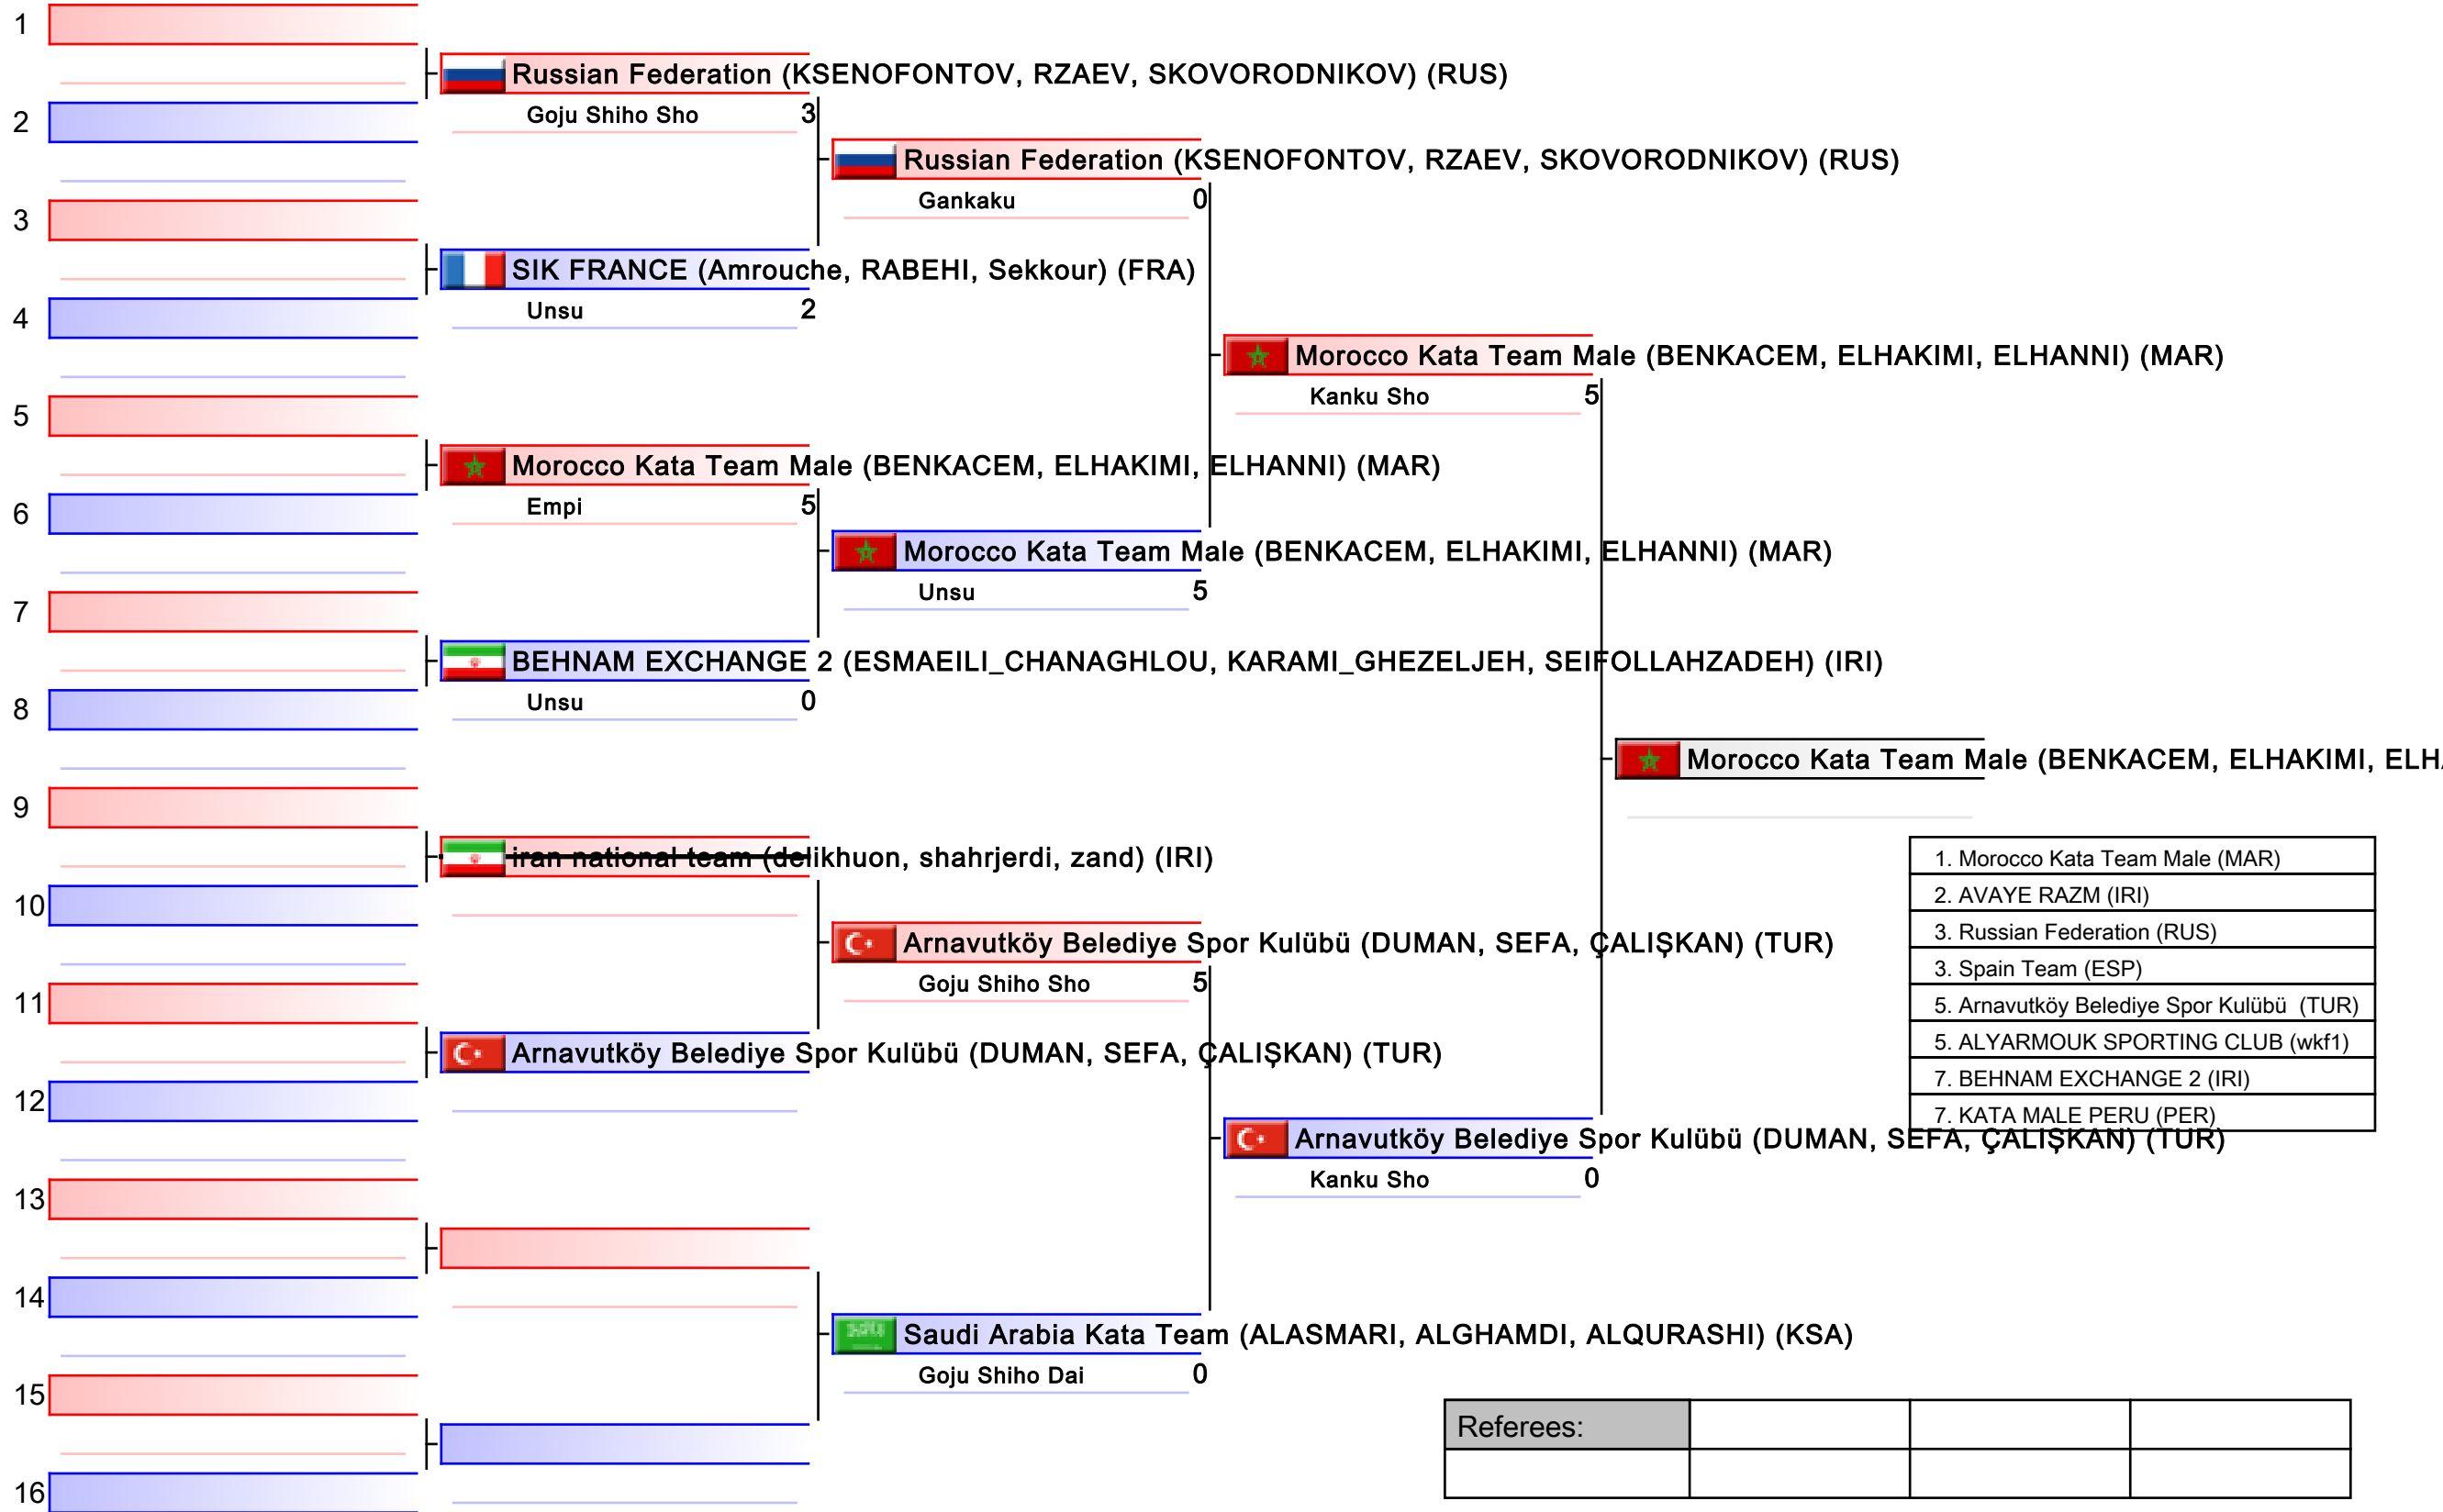

Male Team Kata

Karate1 Series A - Istanbul 2017, Istanbul, TUR

Tatami
3 08:00

Pool
1/2