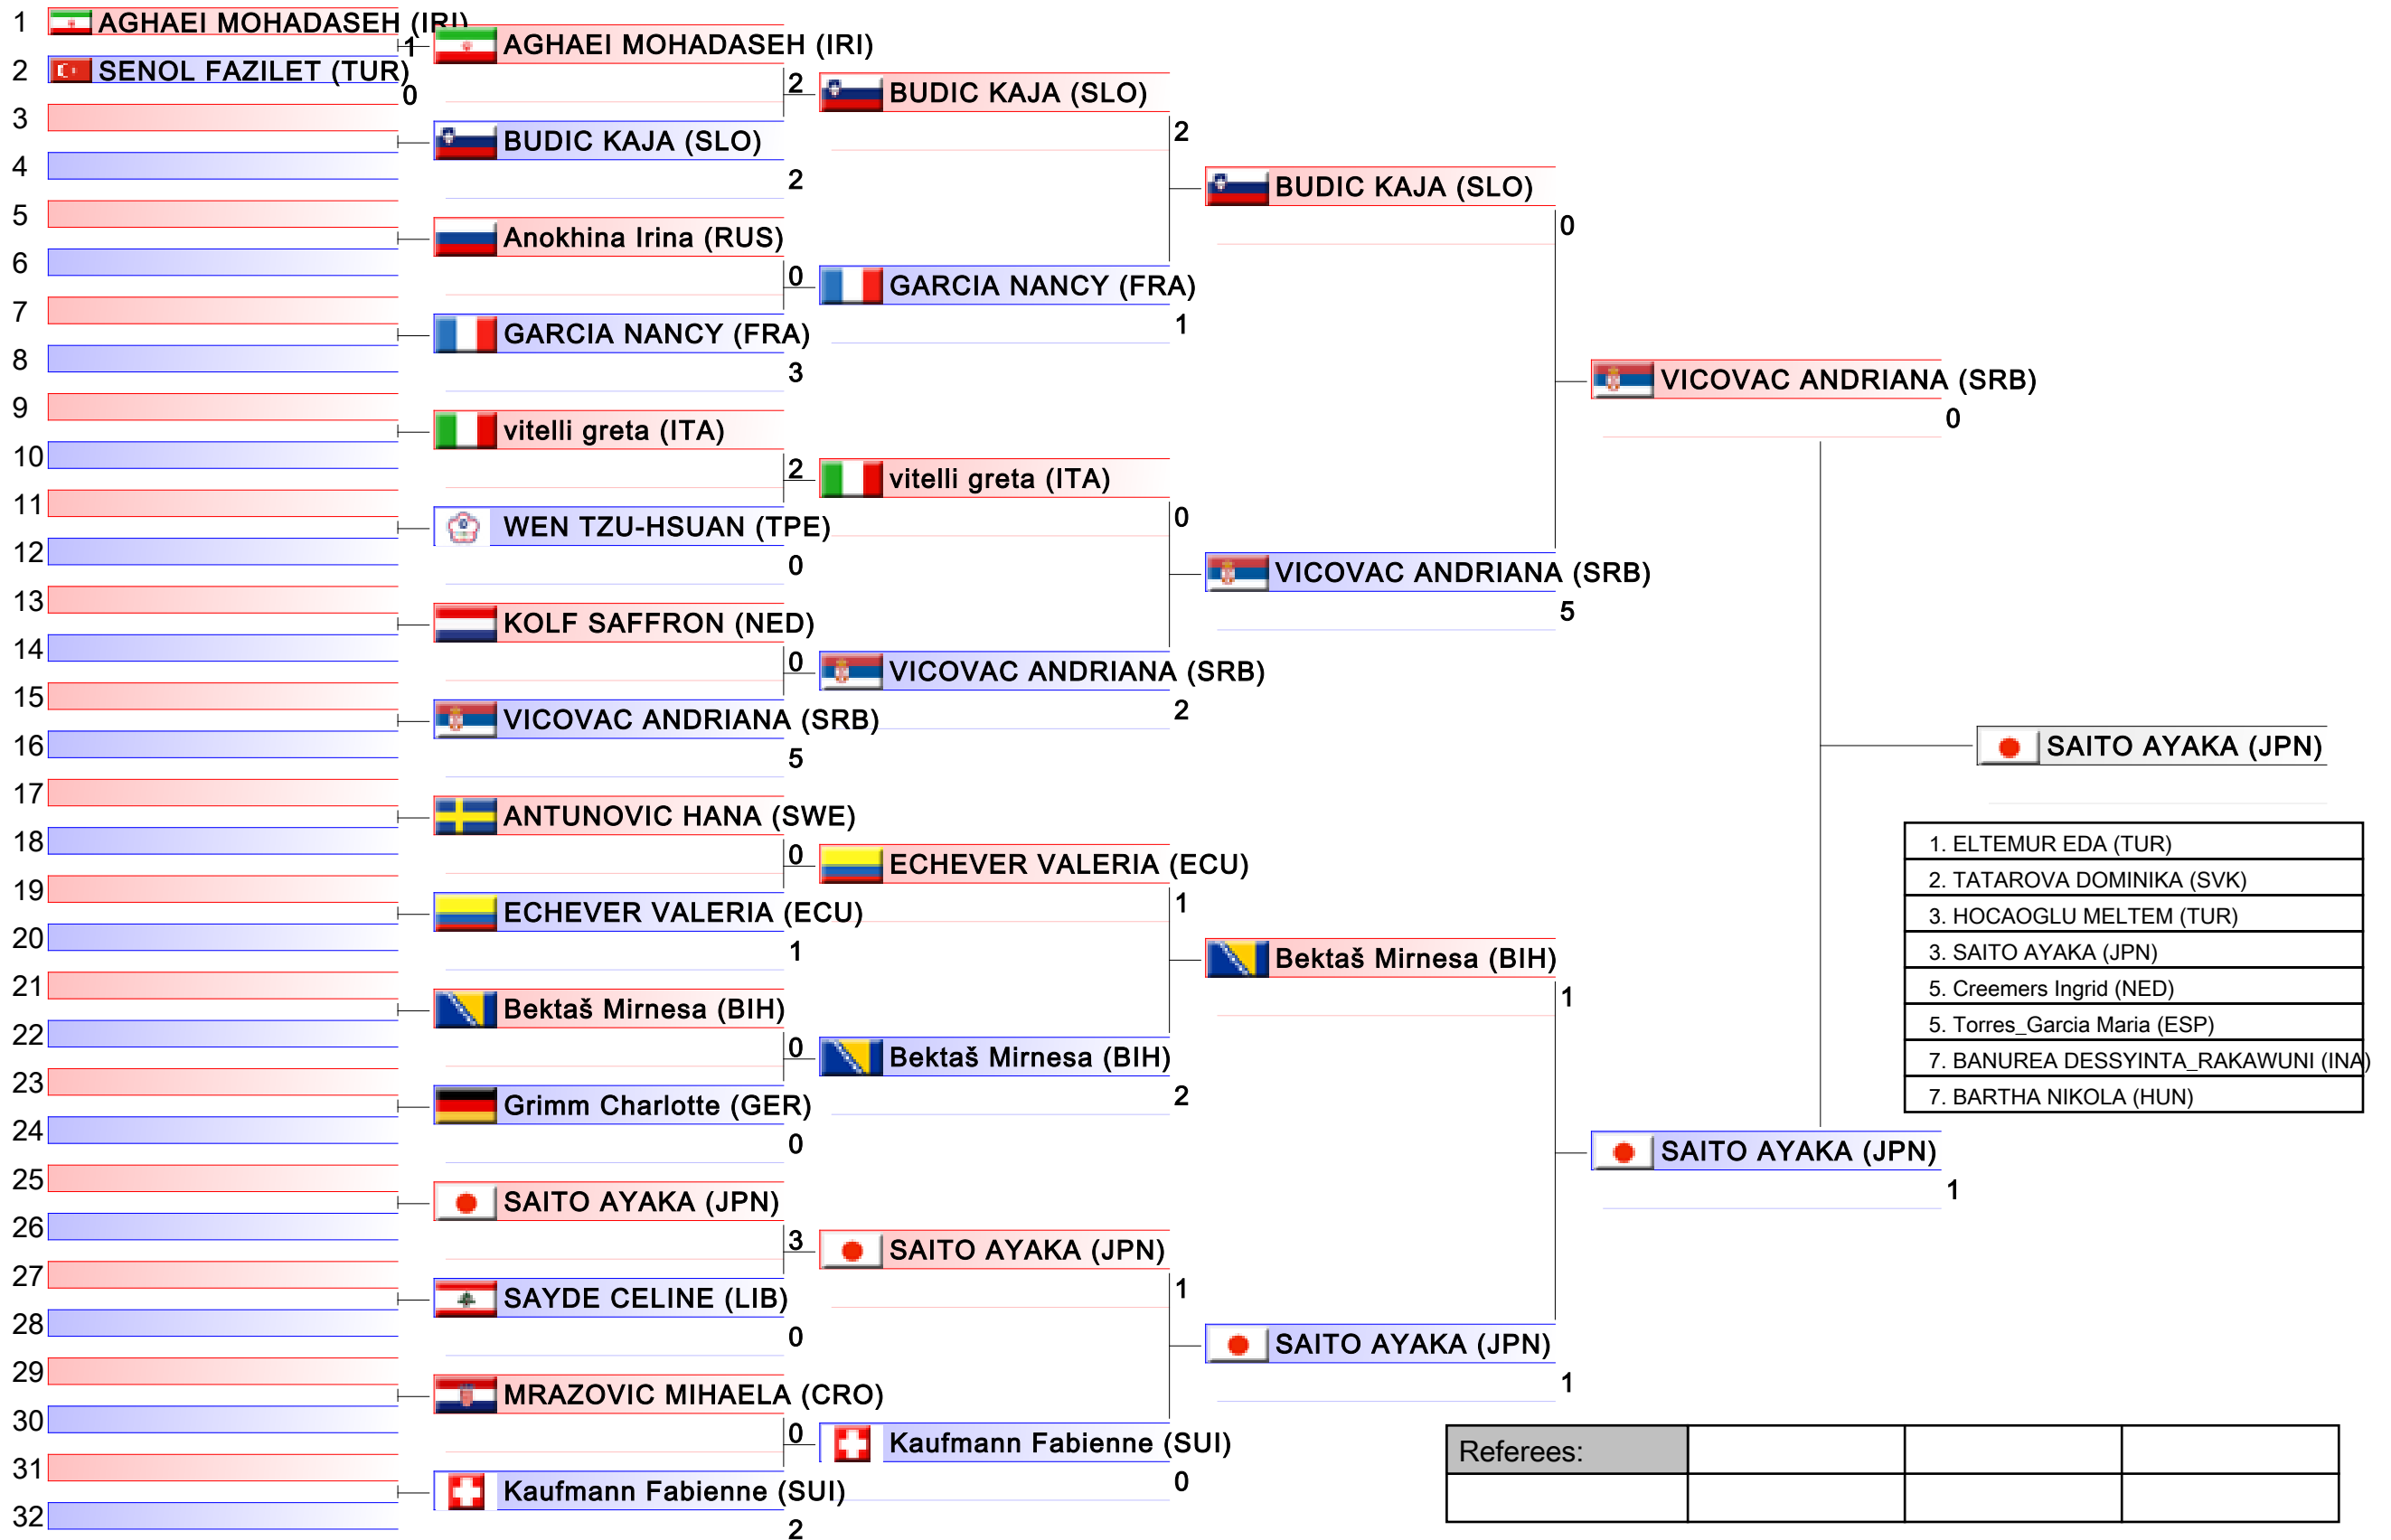

Female Kumite 68+ Kg

Karate1 Series A - Istanbul 2017, Istanbul, TUR

Tatami
6 12:05

Pool
4/4