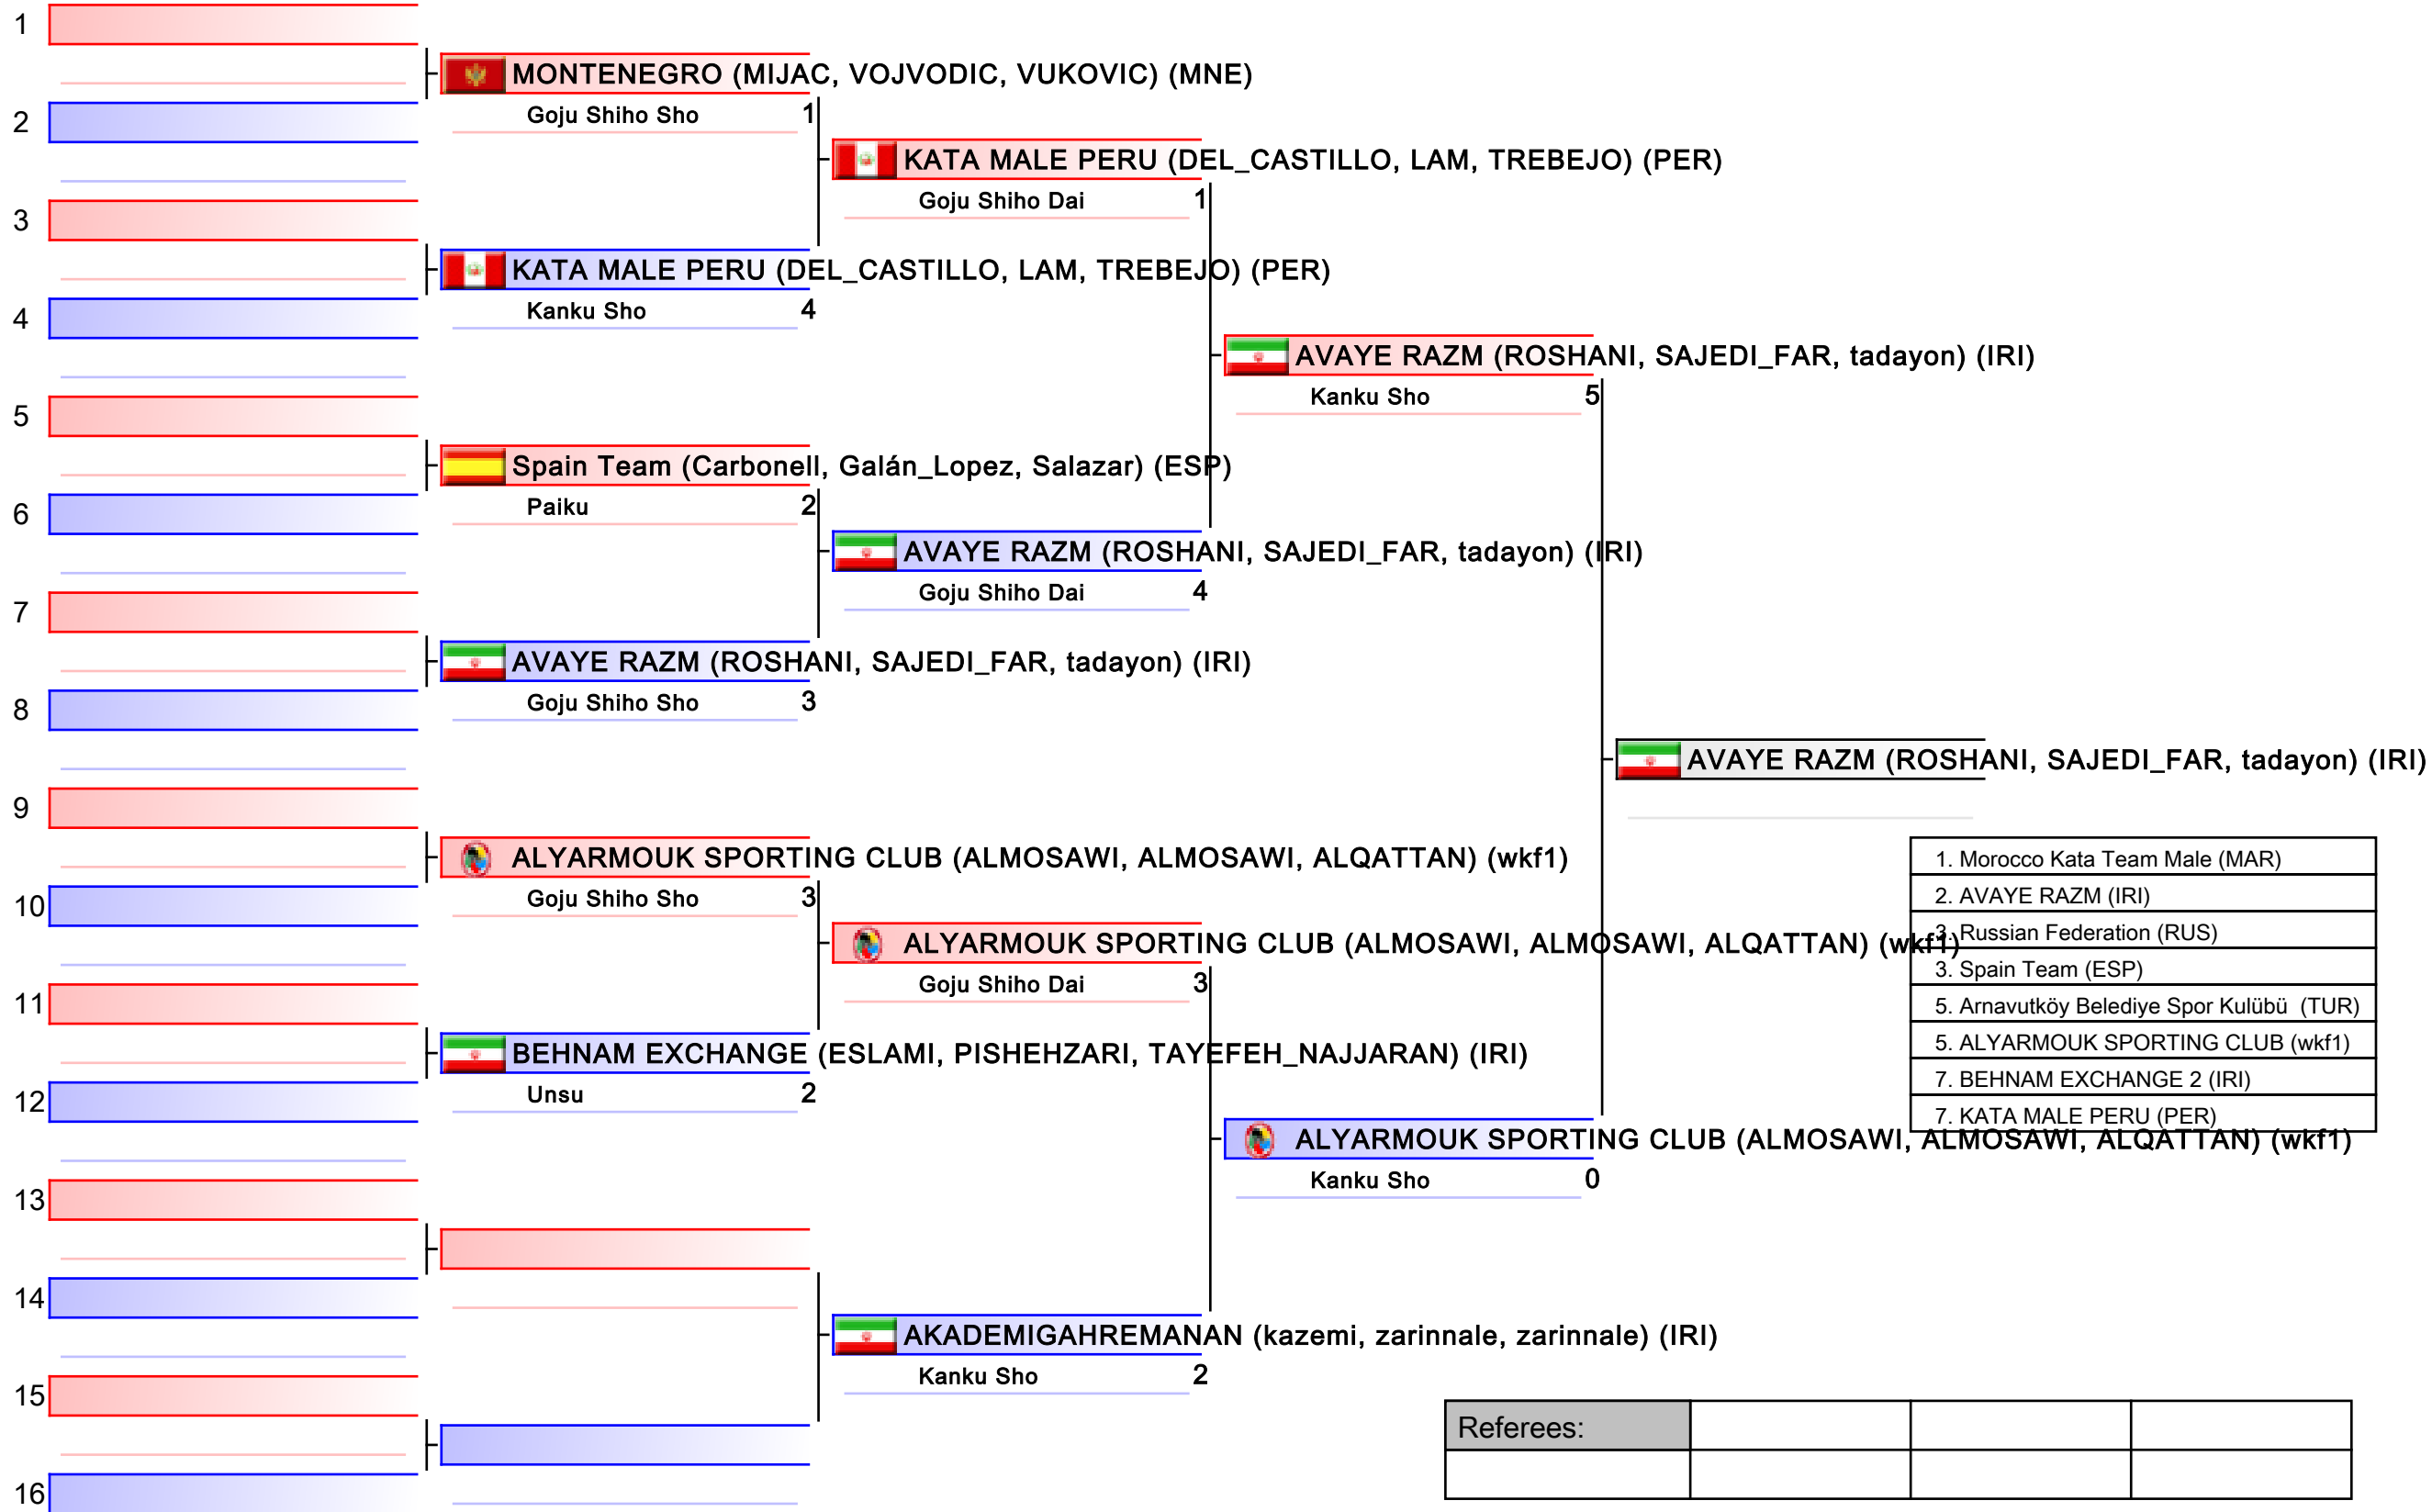

# Male Team Kata

Karate1 Series A - Istanbul 2017, Istanbul, TUR

Tatami  
4 08:00

Pool  
2/2

1. Morocco Kata Team Male (MAR)
2. AVAYE RAZM (IRI)
3. Russian Federation (RUS)
3. Spain Team (ESP)
5. Arnavutköy Belediye Spor Kulübü (TUR)
5. ALYARMOUK SPORTING CLUB (wkf1)
7. BEHNAM EXCHANGE 2 (IRI)
7. KATA MALE PERU (PER)