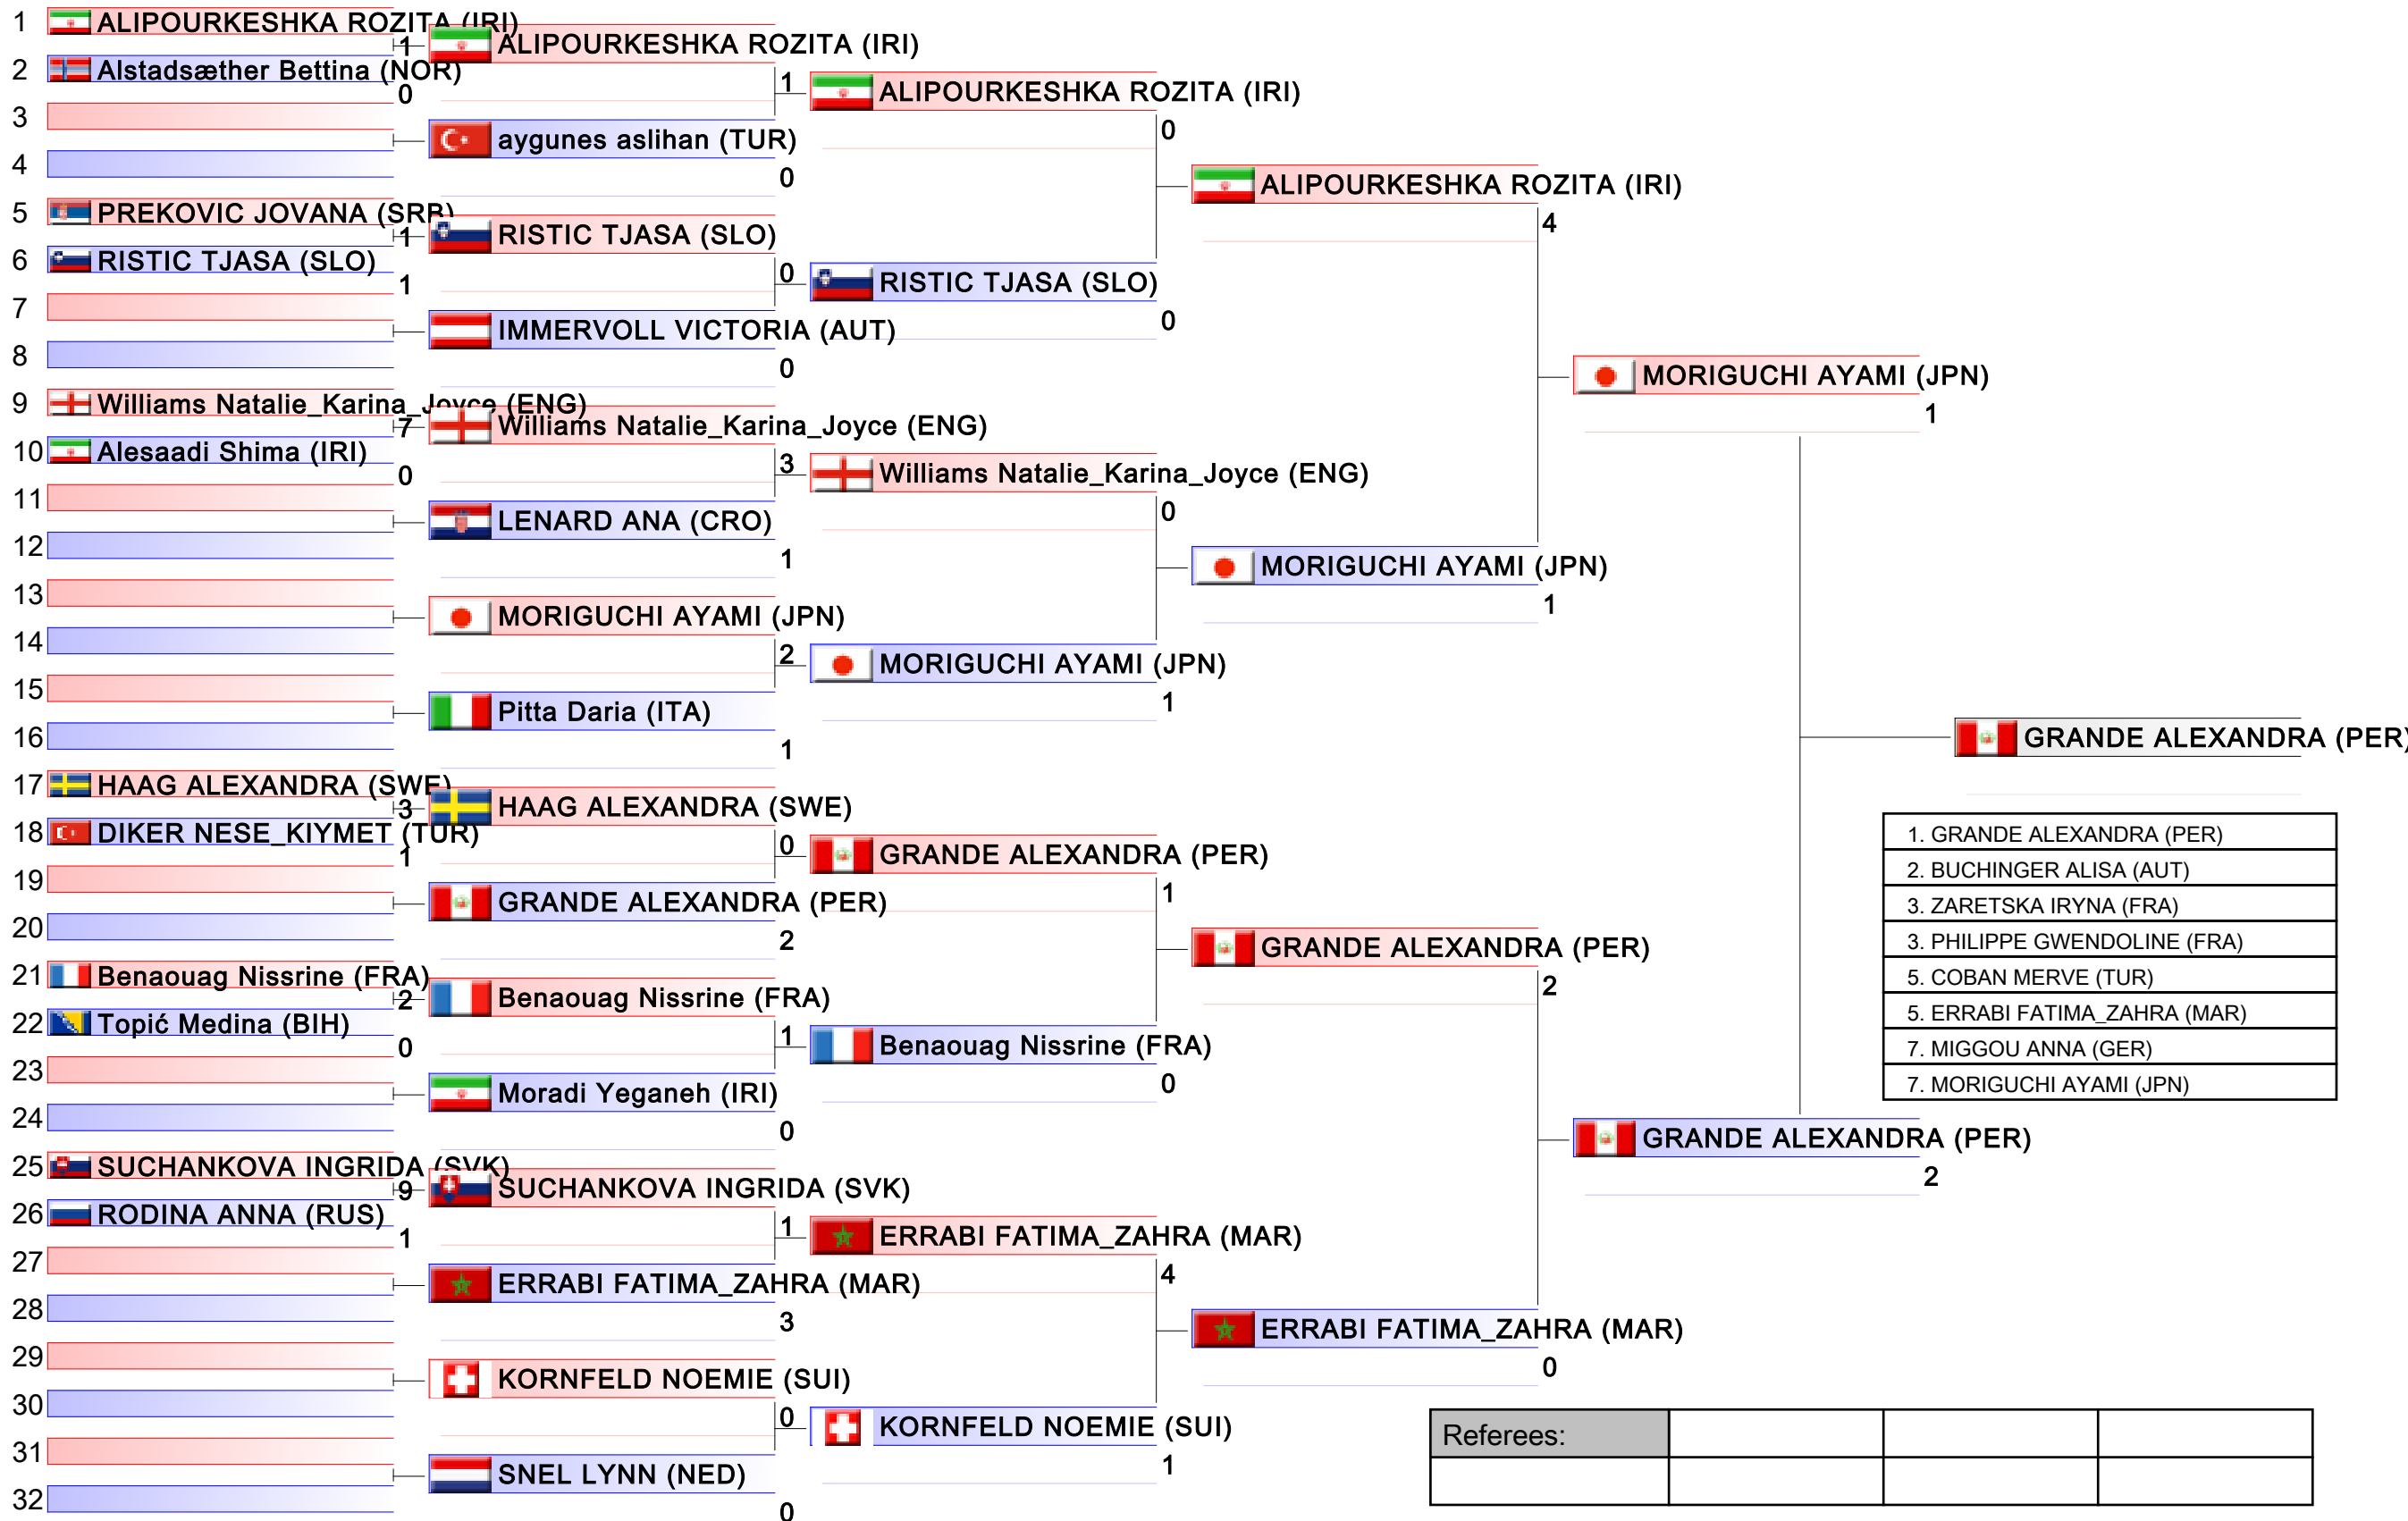

Female Kumite -61 Kg

Karate1 Series A - Istanbul 2017, Istanbul, TUR

Tatami
6 14:10

Pool
2/4