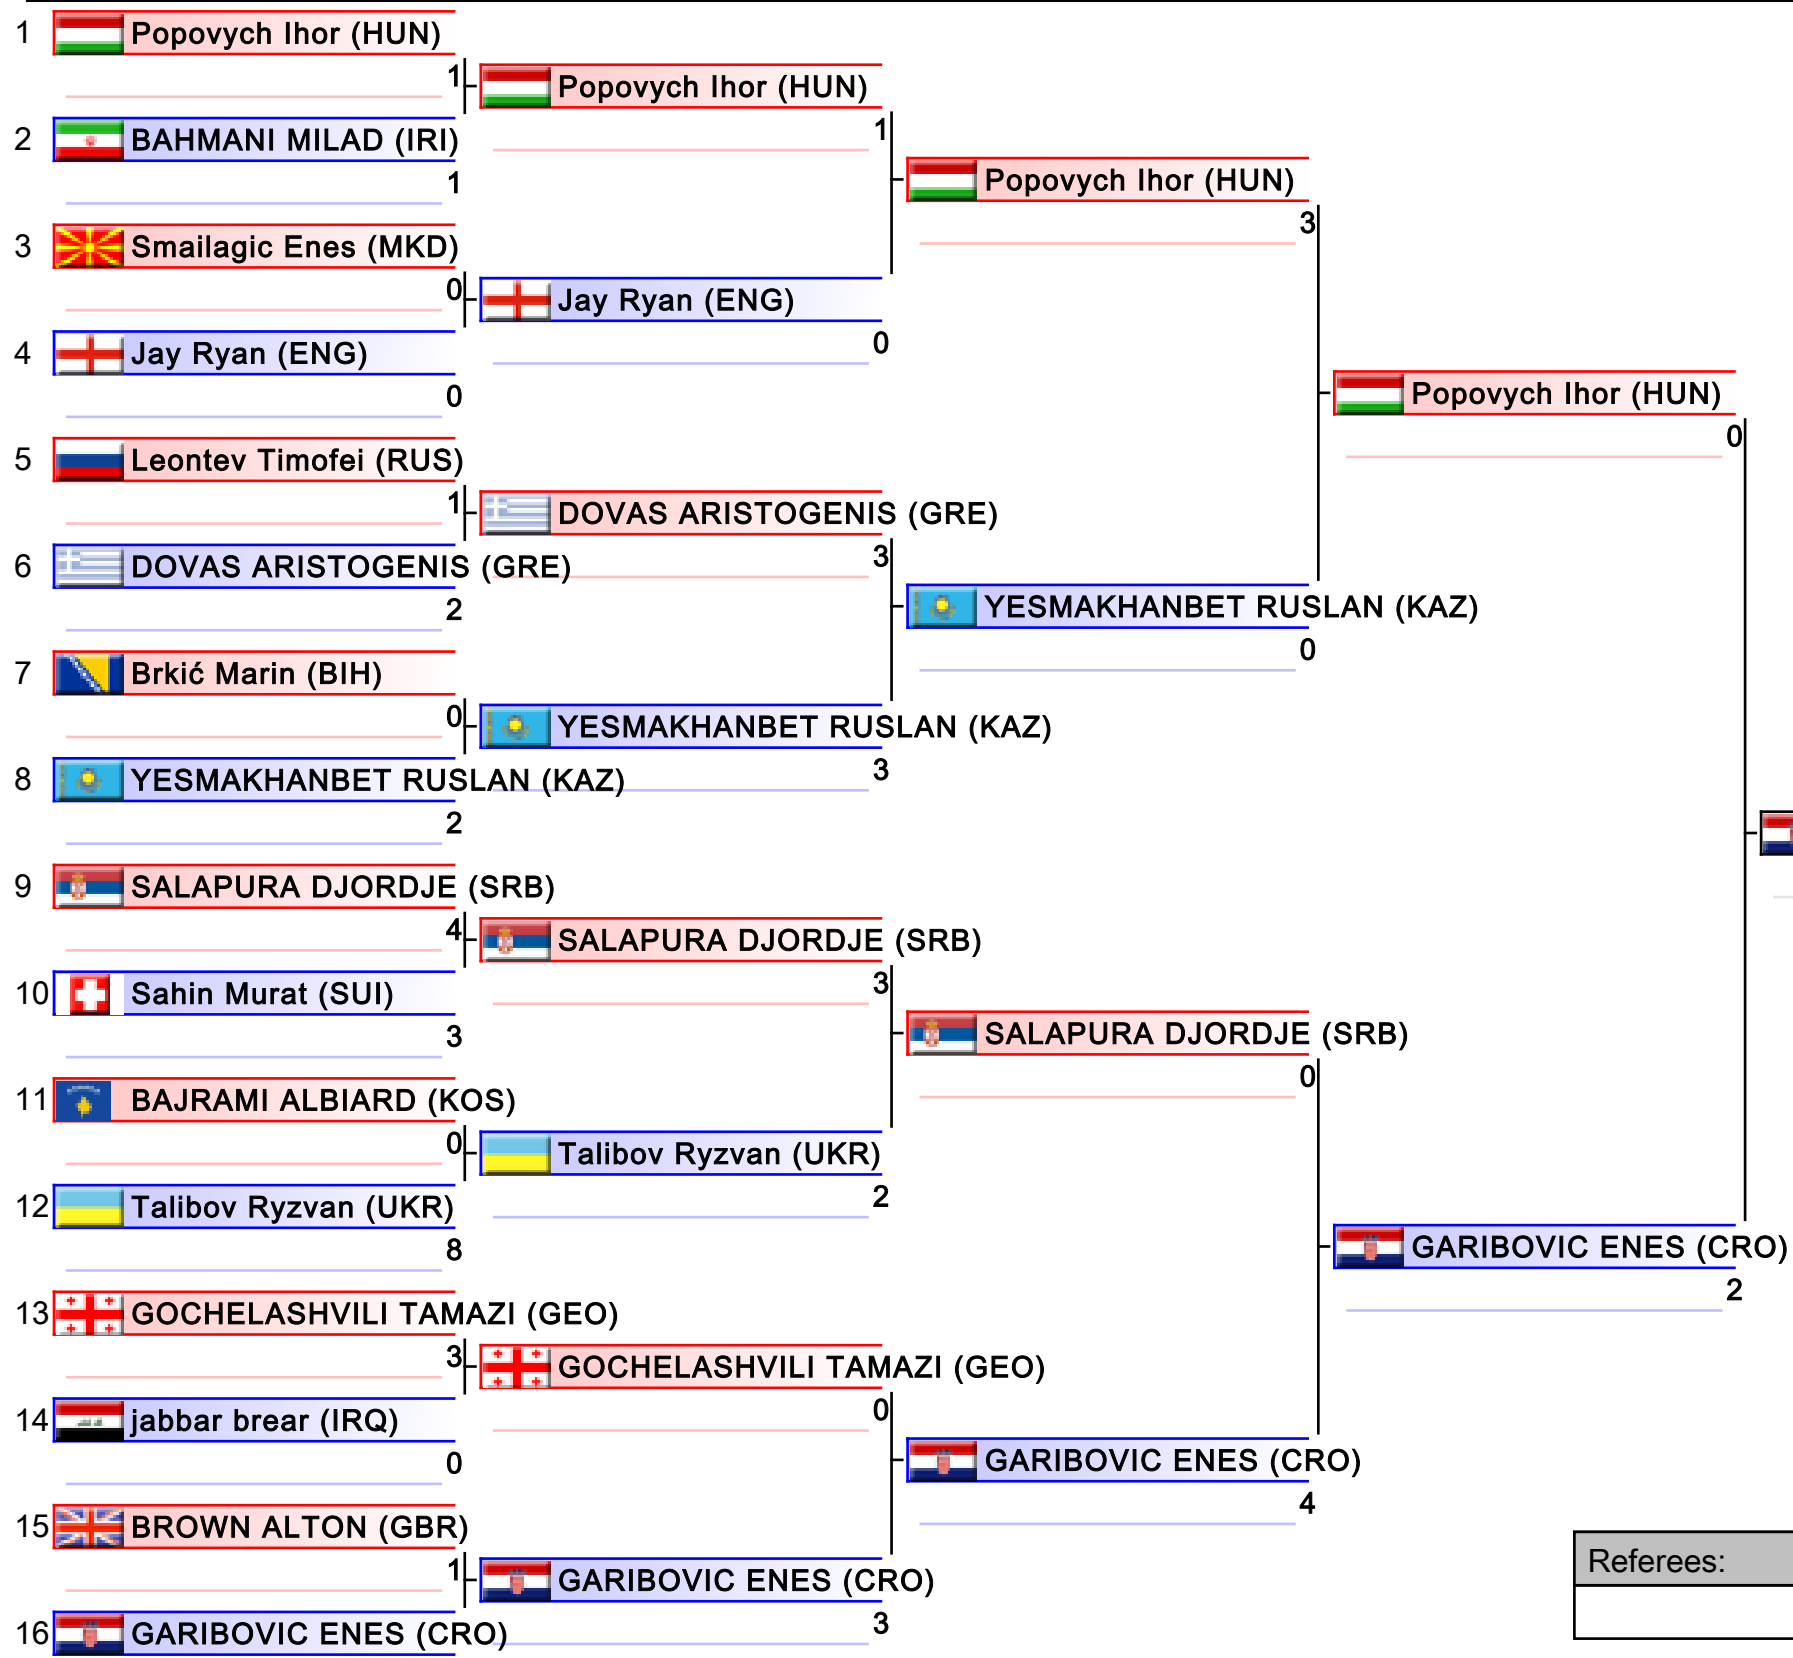

Male Kumite -75 Kg

Karate1 Series A - Istanbul 2017, Istanbul, TUR

Tatami
6 17:00

Pool
8/8

1. ASGARI_GHONCHEH BAHMAN (IRI)
2. NISHIMURA KEN (JPN)
3. HORUNA STANISLAV (UKR)
3. Aghayev Rafael (AZE)
5. OTABOLAEV DASTONBEK (UZB)
5. GHULAM_ABBAS SAADI (PAK)
7. PINARBASI NECATI (TUR)
7. GARIBOVIC ENES (CRO)

Referees: