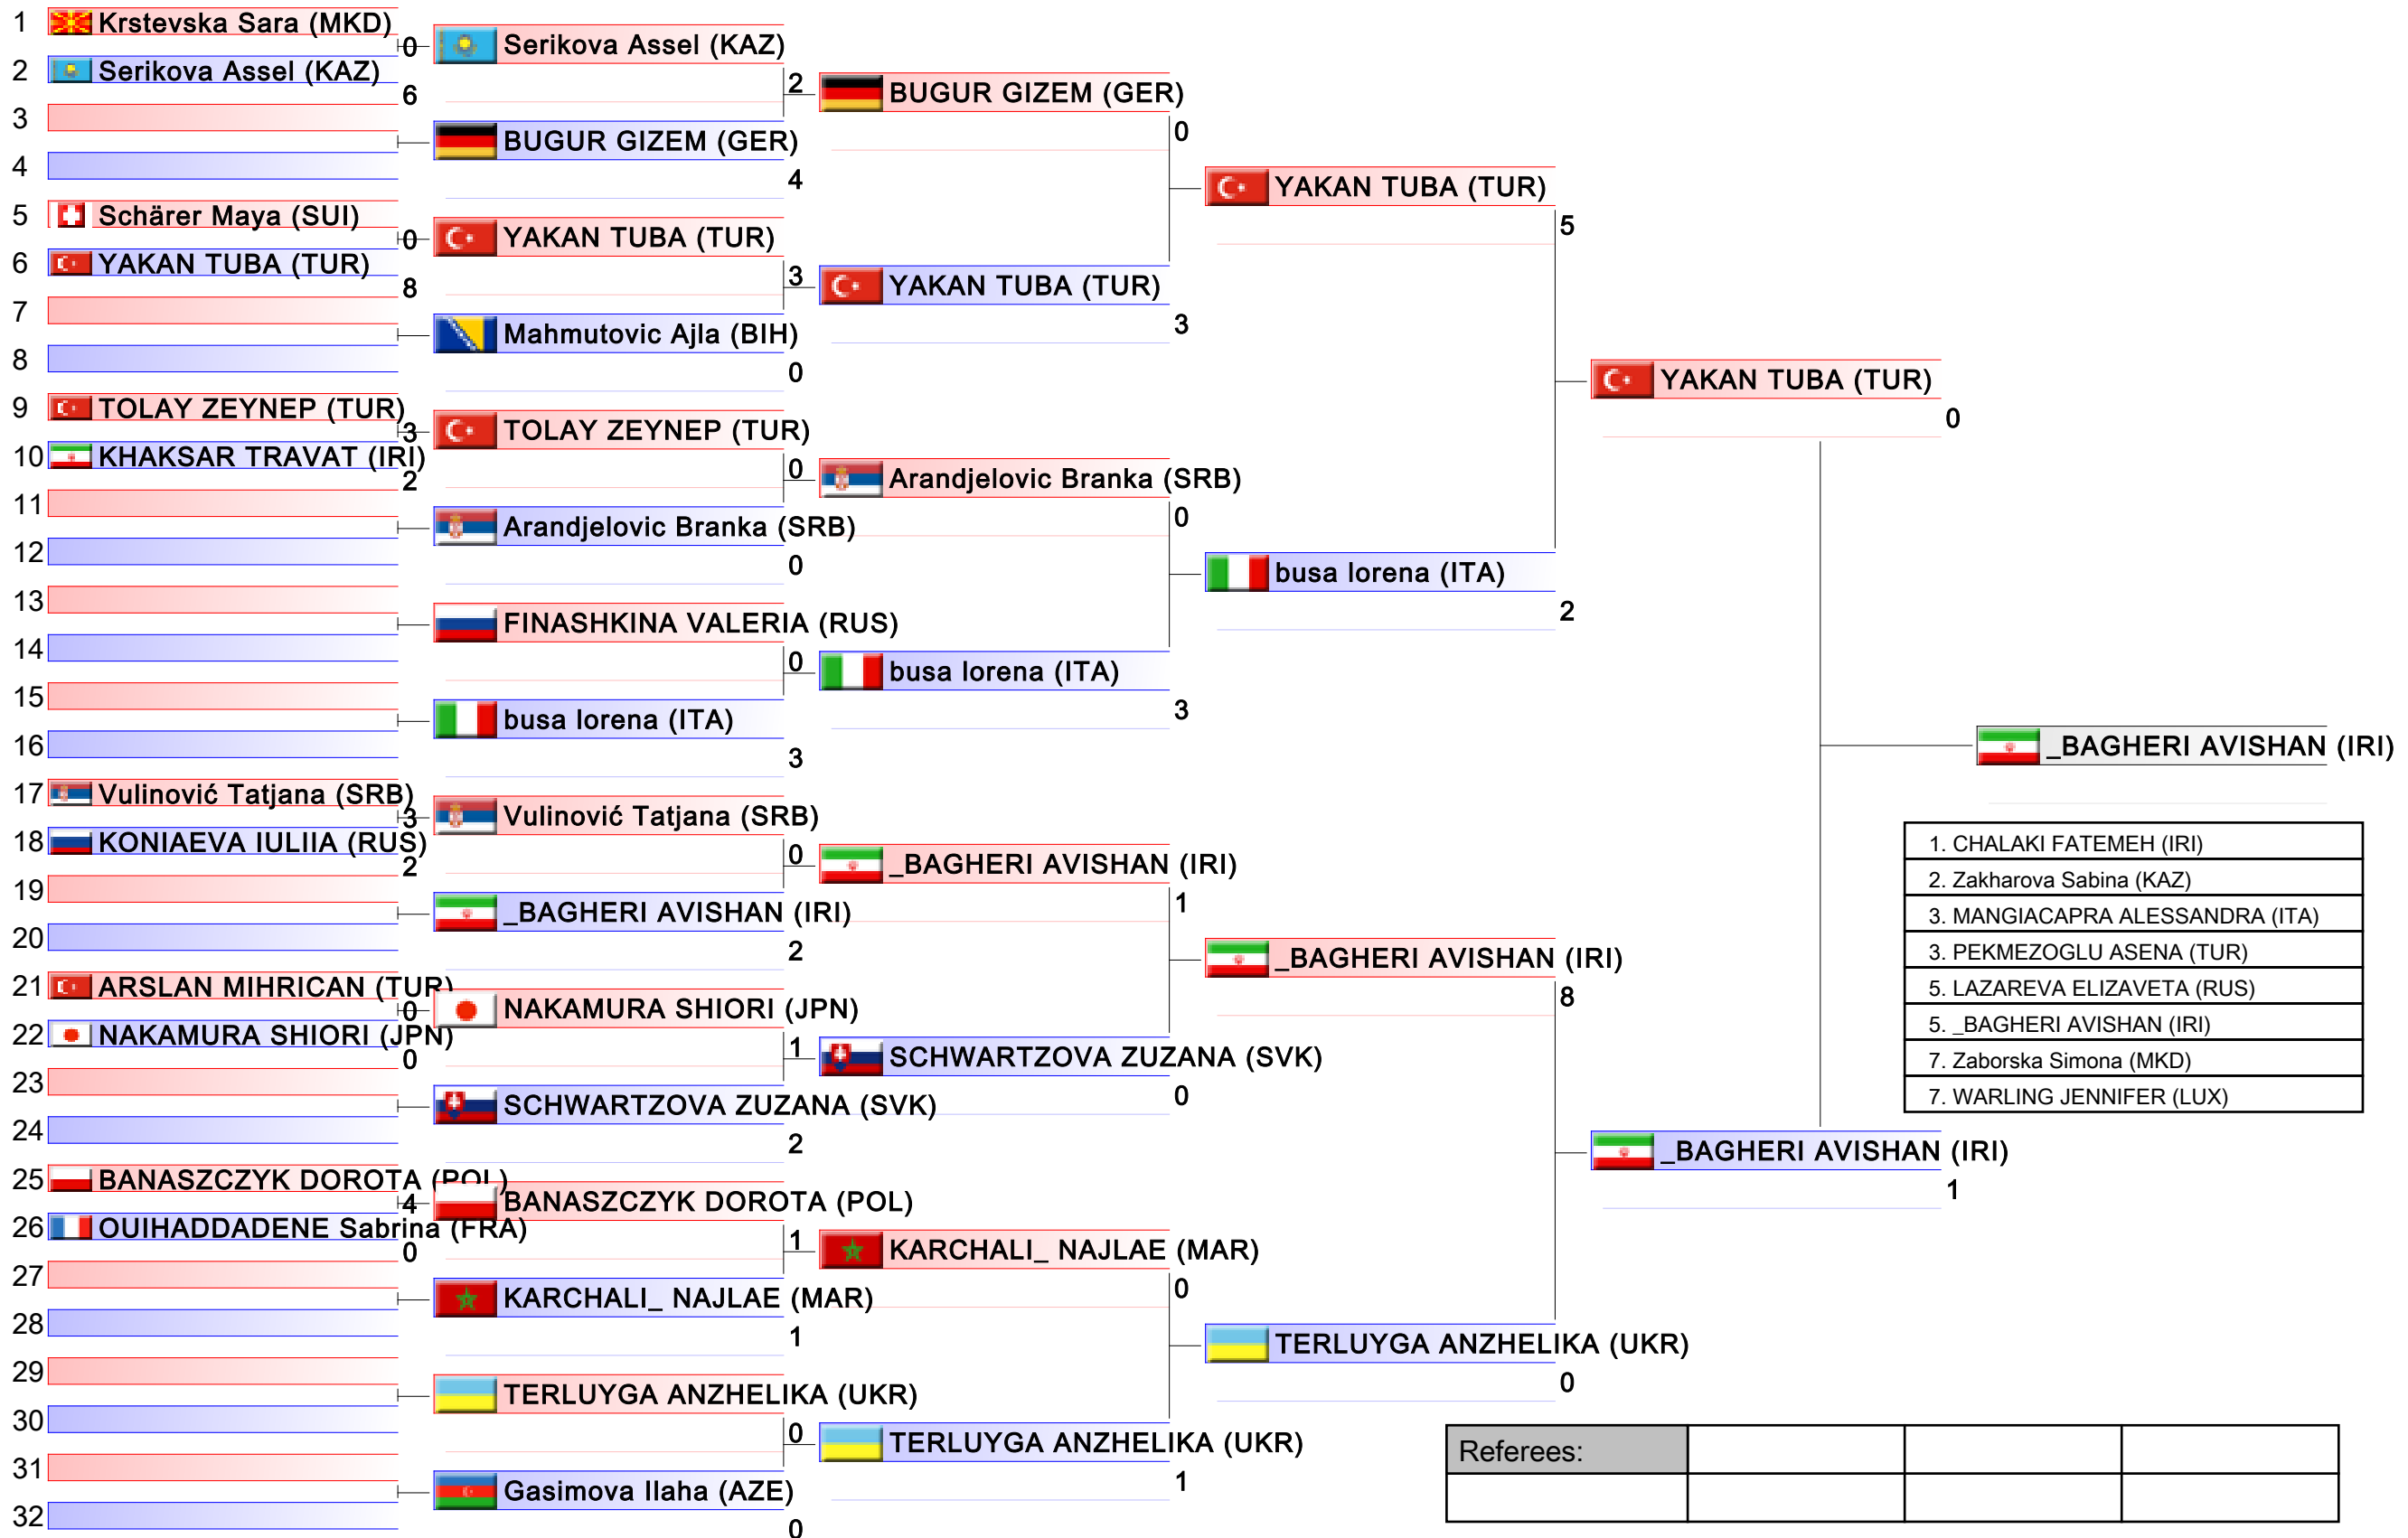

Female Kumite -55 Kg

Karate1 Series A - Istanbul 2017, Istanbul, TUR

Tatami
4 17:45

Pool
4/4

Referees: