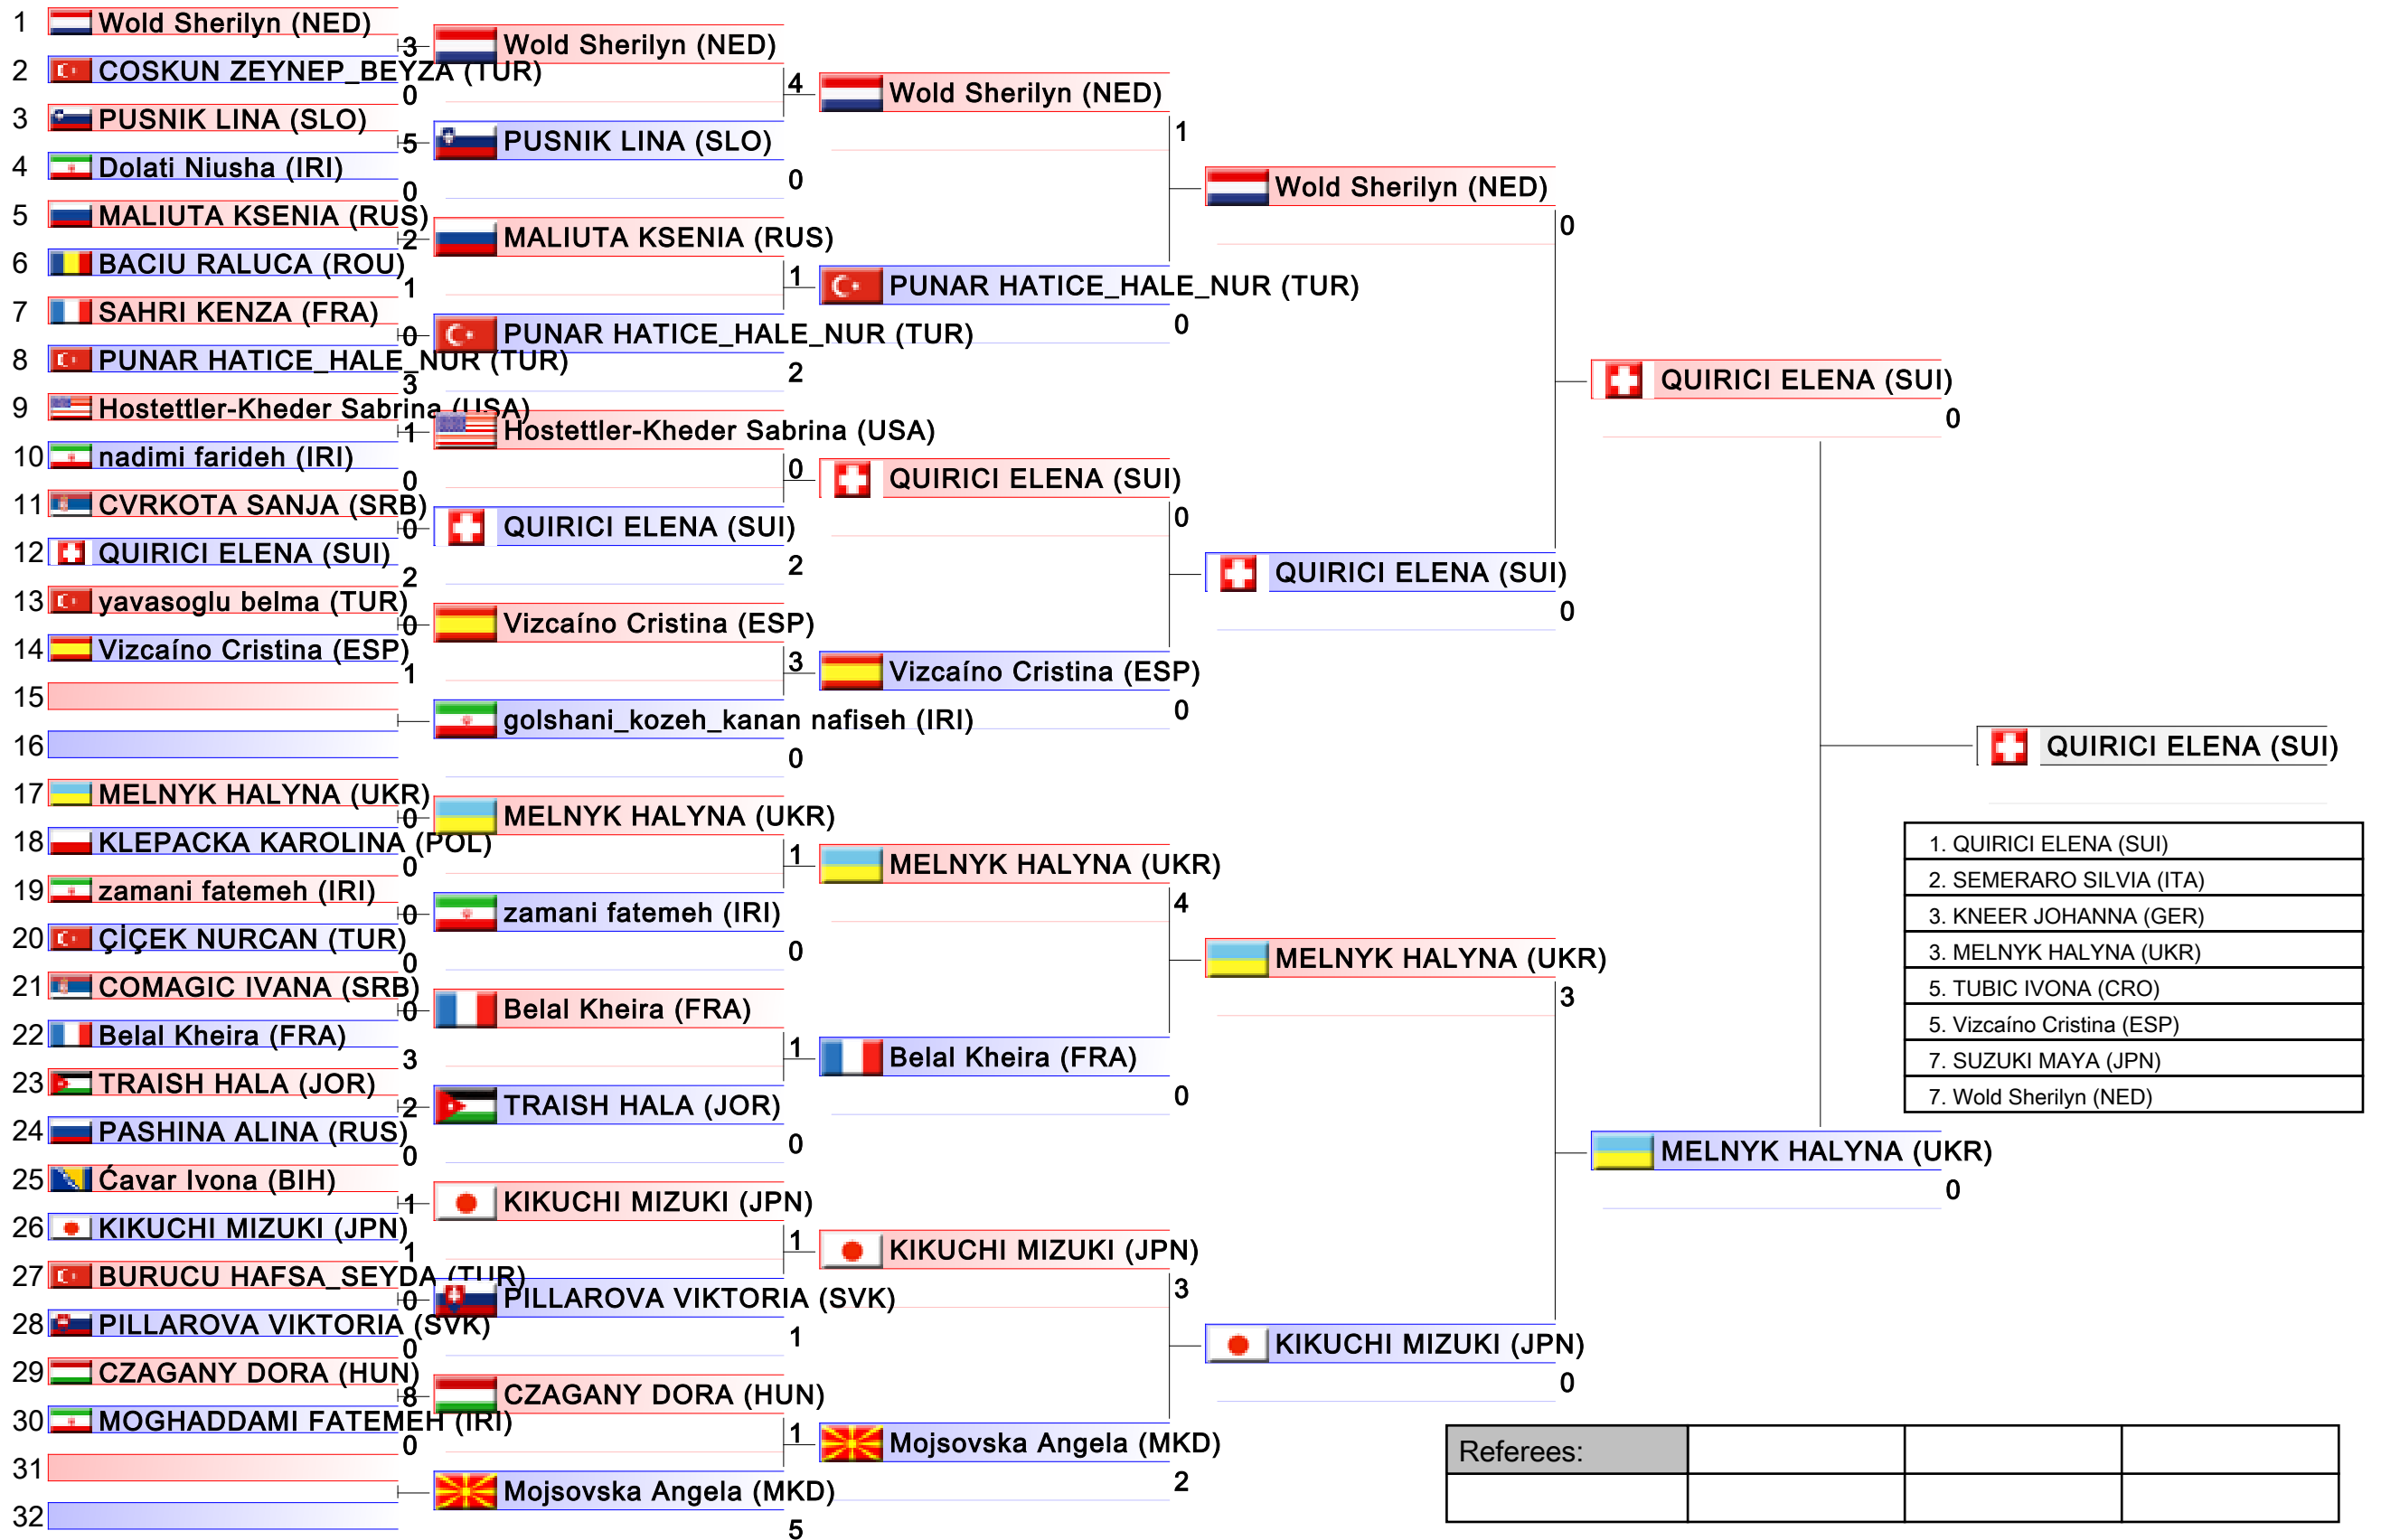

Female Kumite -68 Kg

Karate1 Series A - Istanbul 2017, Istanbul, TUR

Tatami
6 09:00

Pool
2/2

Referees: