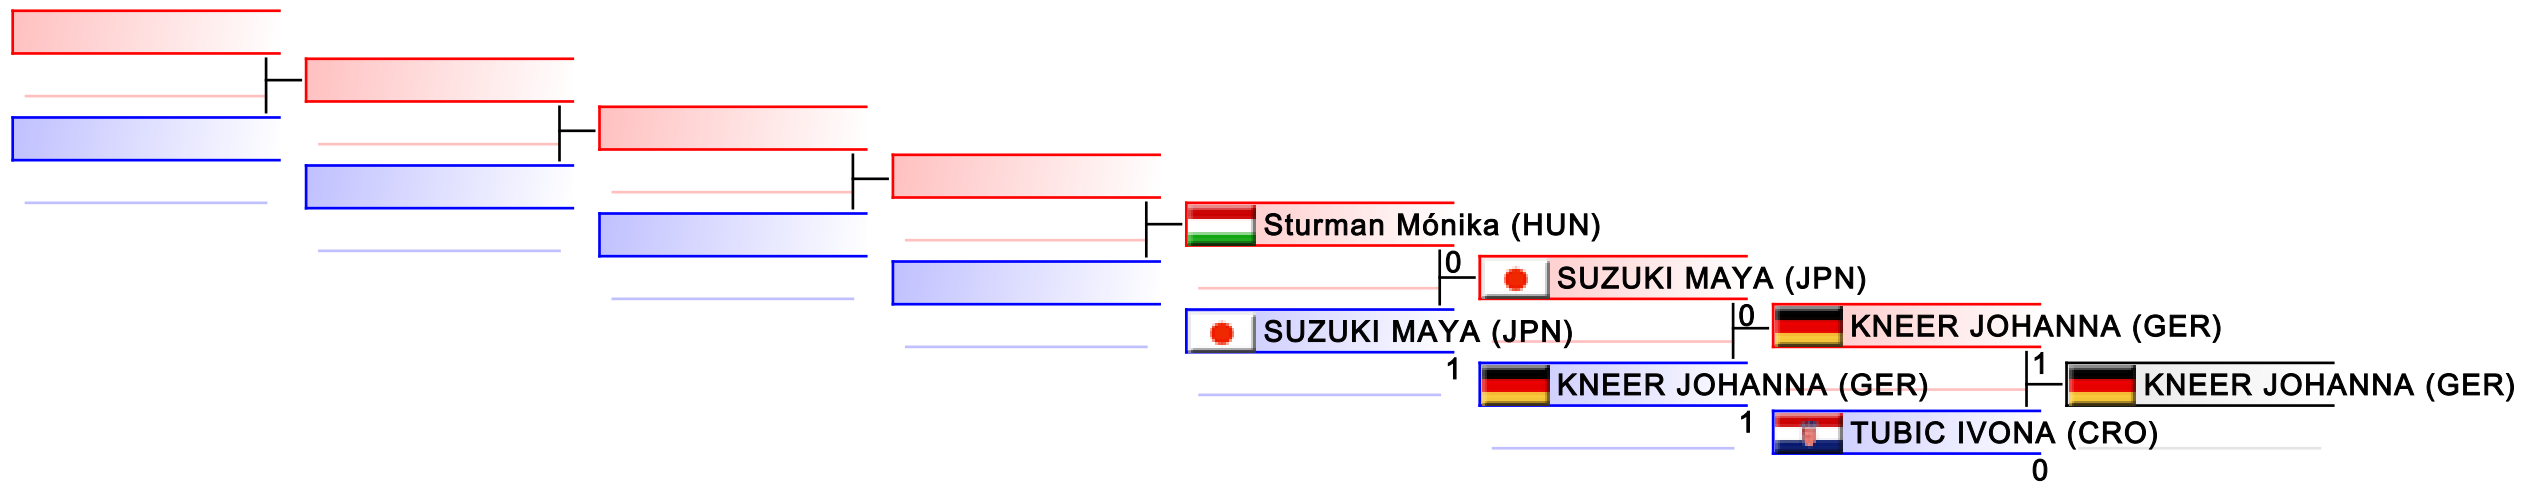

# Female Kumite -68 Kg

Karate1 Series A - Istanbul 2017

Tatami  
6 13:25

Pool  
1,2

(c)sportdata GmbH & Co KG 2000-2017(2017-09-24 19:22) -WKF Approved- v 9.6.1 build 1 License: SDIL 2017 (expire 2017-12-31)