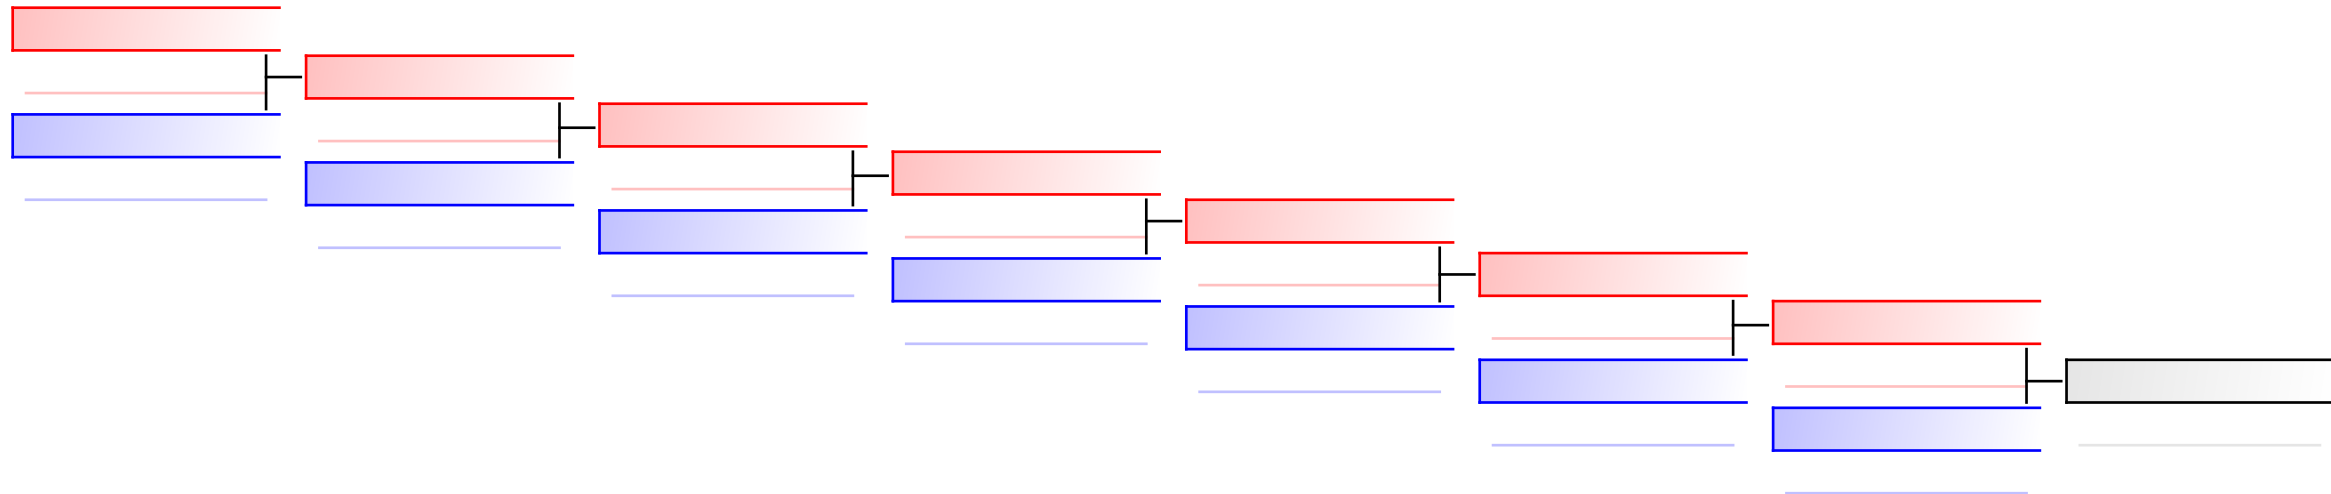

REPECHAGE: (1)