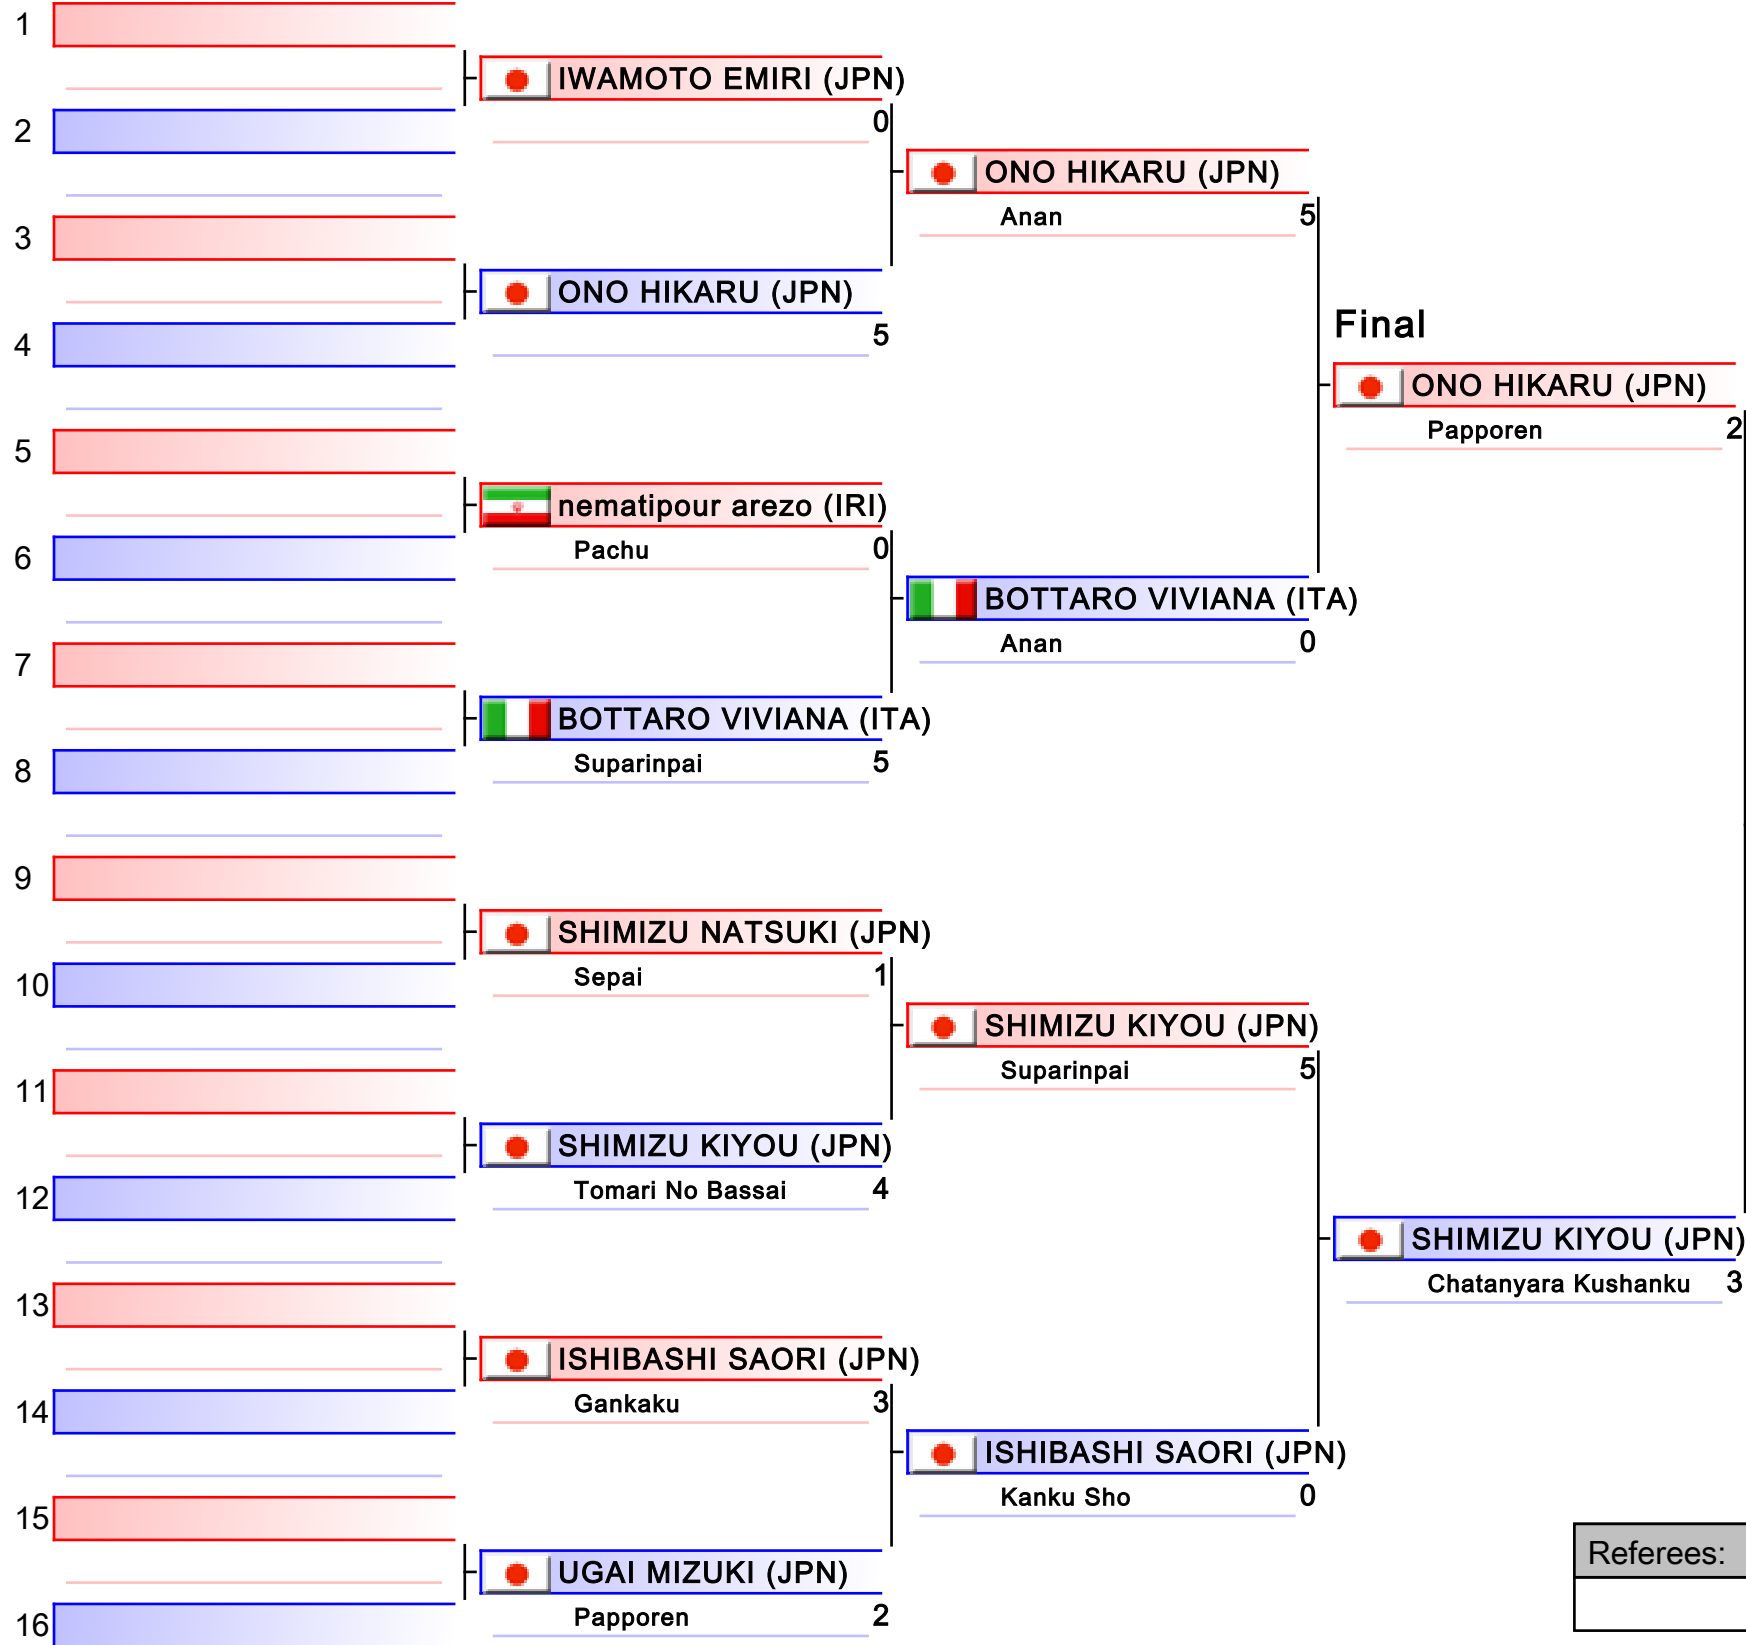

Pool winner-Female Kata

Karate1 Series A - Istanbul 2017, Istanbul, TUR

Tatami
3 12:35

Pool
1/1

1. SHIMIZU KIYOU (JPN)
2. ONO HIKARU (JPN)
3. IWAMOTO EMIRI (JPN)
3. SHIMIZU NATSUKI (JPN)
5. BOTTARO VIVIANA (ITA)
5. ISHIBASHI SAORI (JPN)
7. BAGHERI_BAZARDEH NEGIN (IRI)
7. RODRIGUEZ_ENCABO LIDIA (ESP)

Referees: