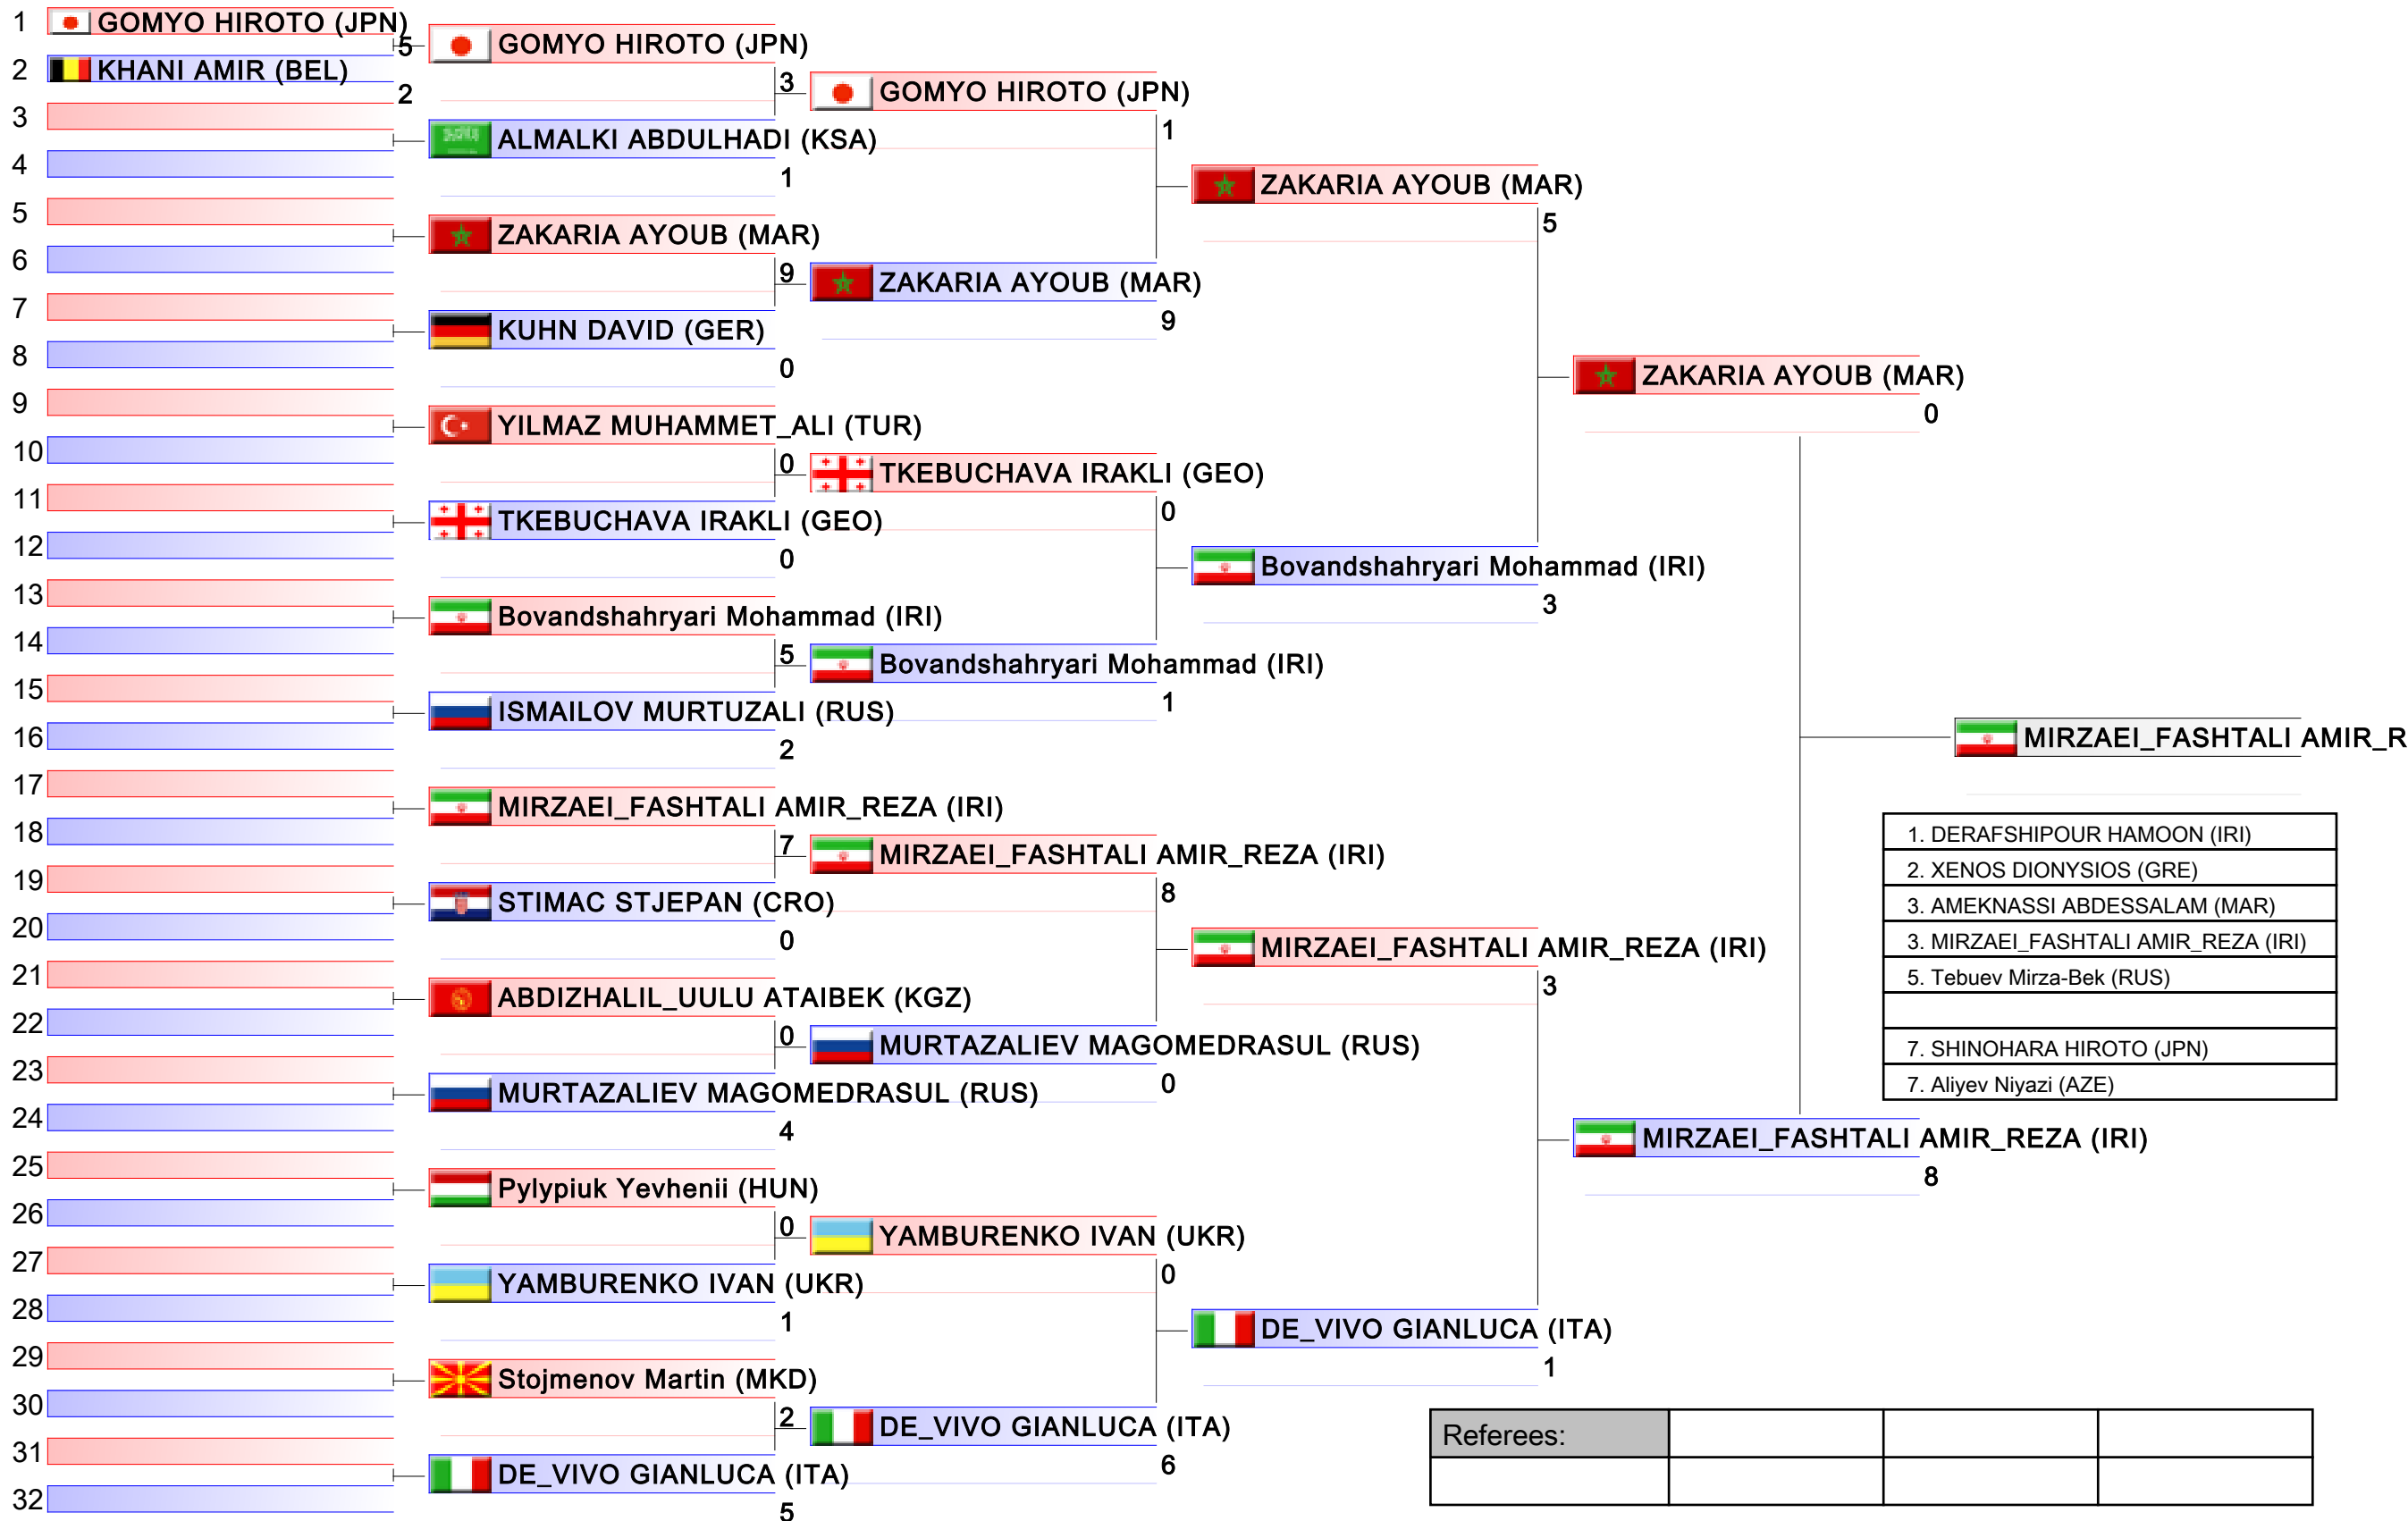

Male Kumite -67 Kg

Karate1 Series A - Istanbul 2017, Istanbul, TUR

Tatami
1 14:00

Pool
7/8