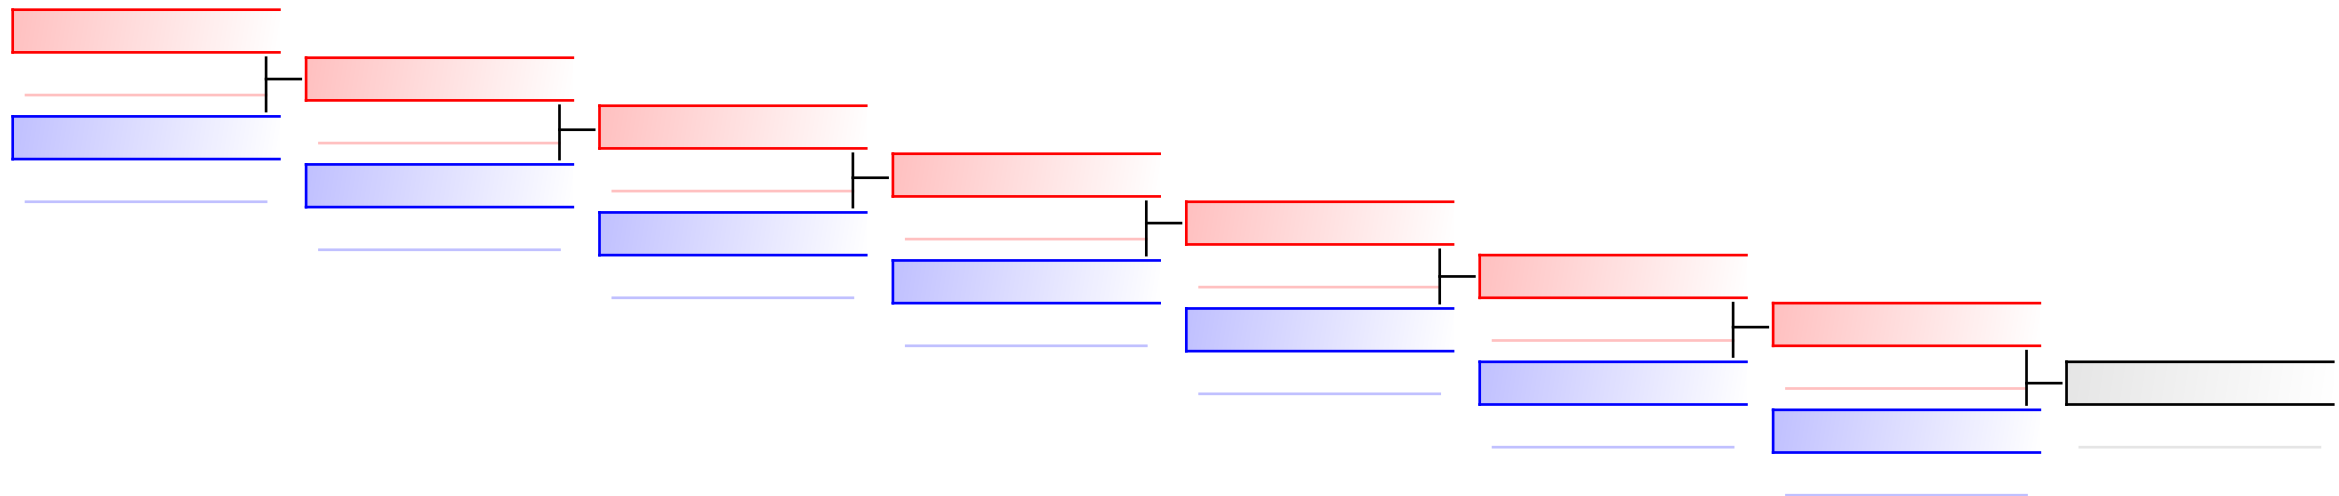

REPECHAGE: (2)