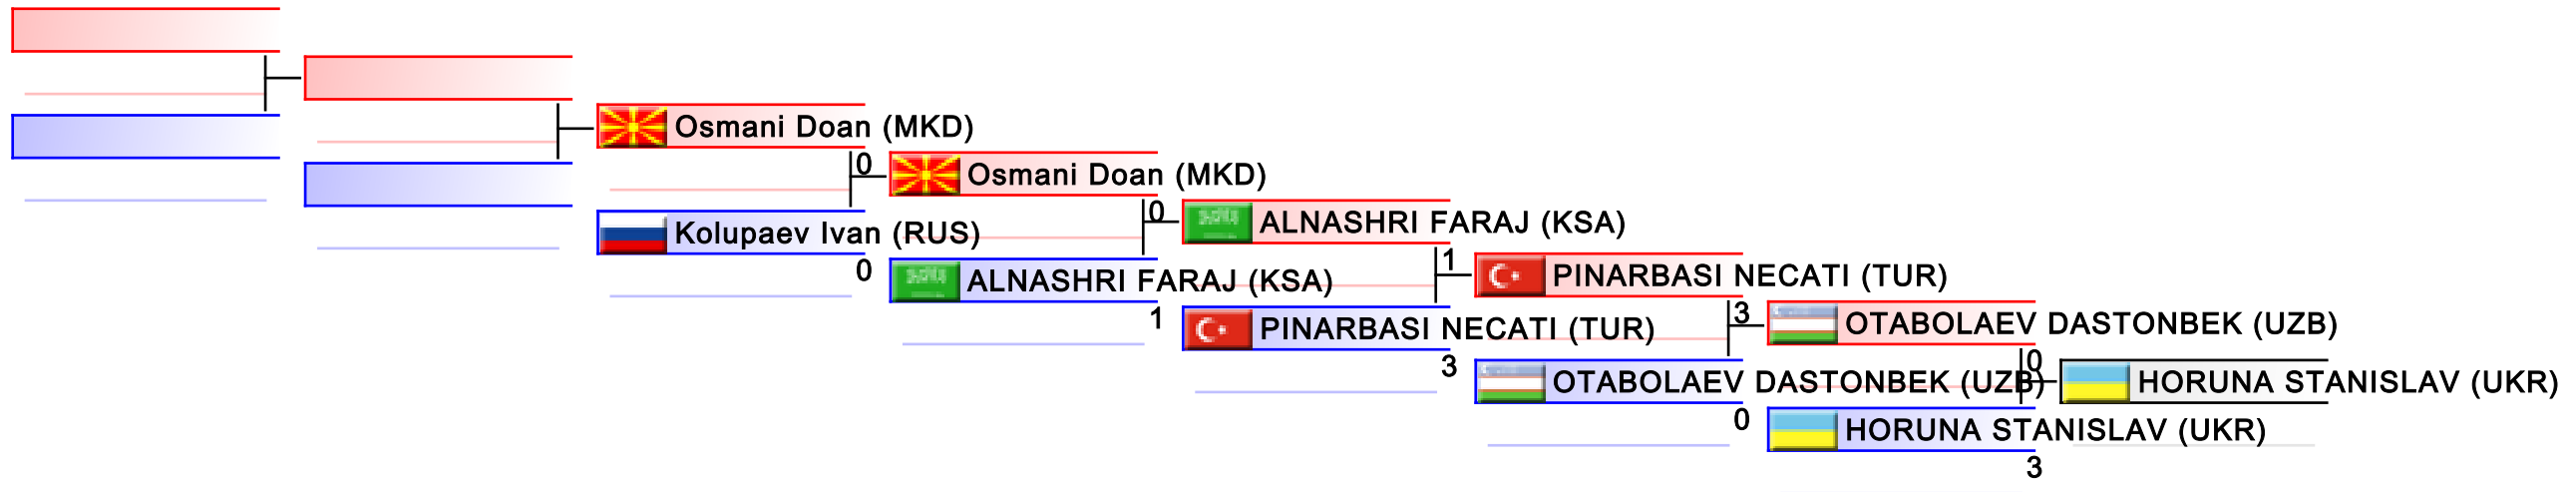

# Male Kumite -75 Kg

Karate1 Series A - Istanbul 2017

(c)sportdata GmbH & Co KG 2000-2017(2017-09-24 19:22) -WKF Approved- v 9.6.1 build 1 License: SDIL 2017 (expire 2017-12-31)

Tatami

6 20:10

Pool

4,5,6,7,8 1,2,3