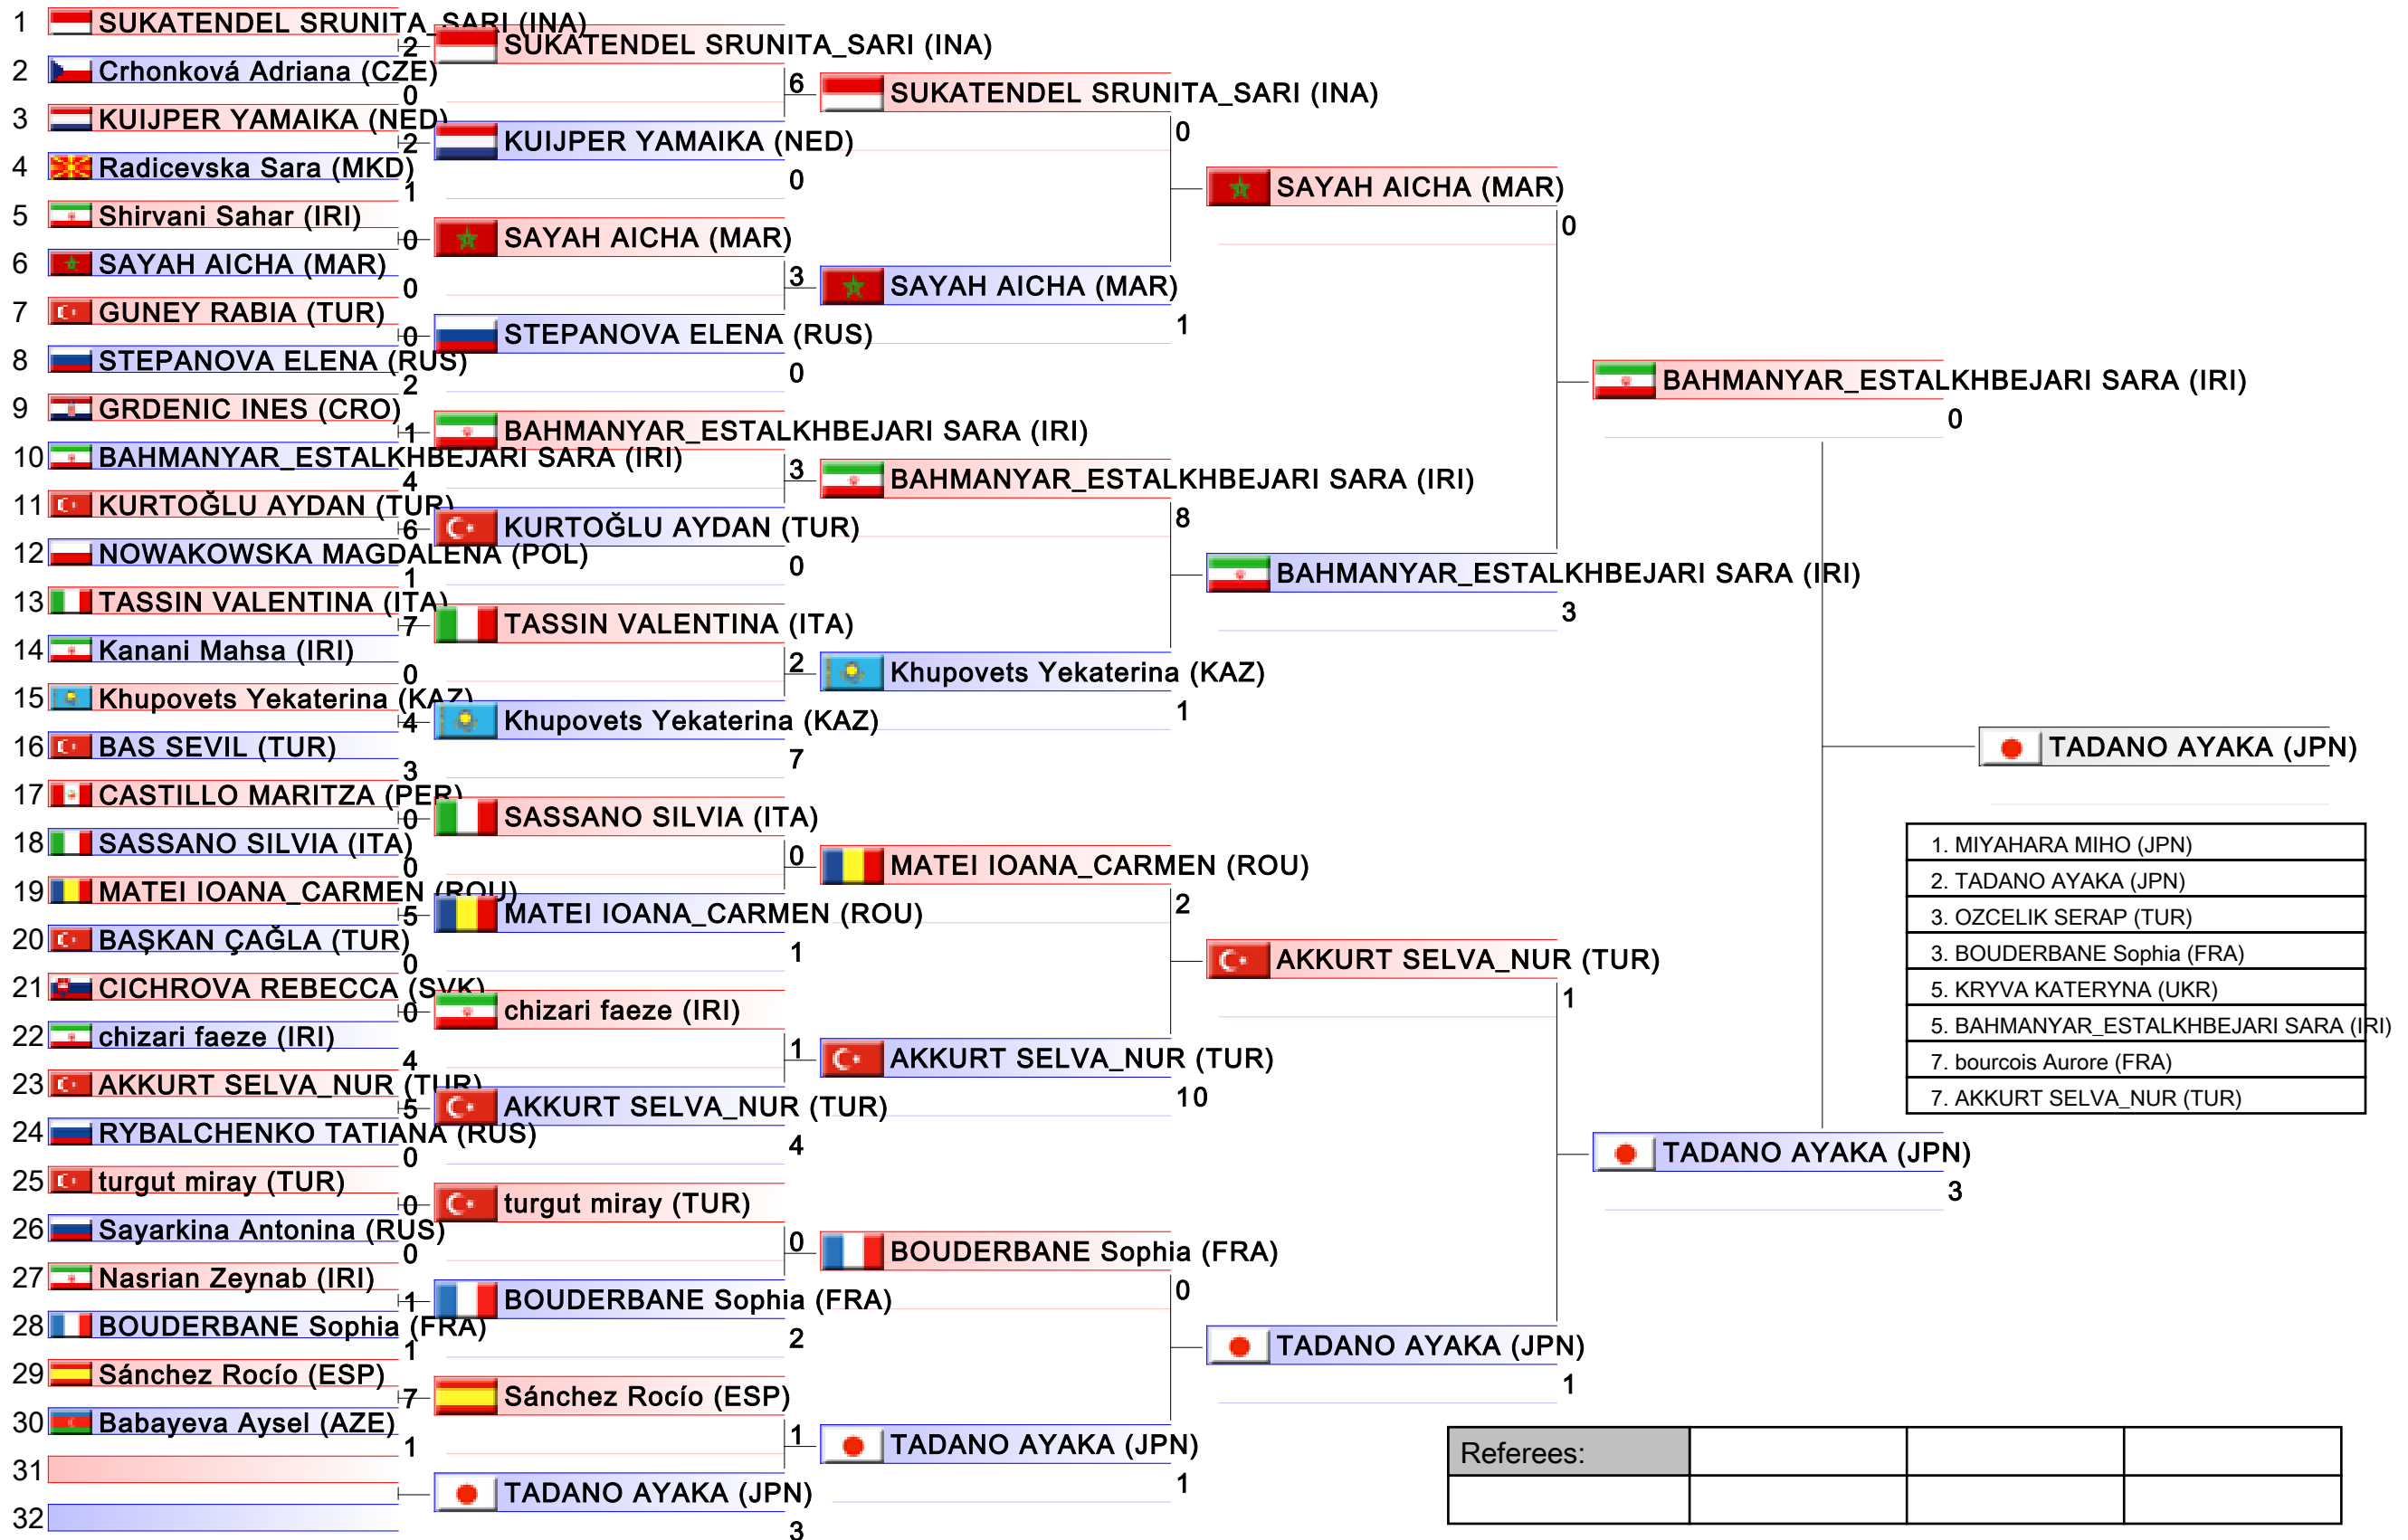

Female Kumite -50 Kg

Karate1 Series A - Istanbul 2017, Istanbul, TUR

Tatami
4 19:10

Pool
2/2