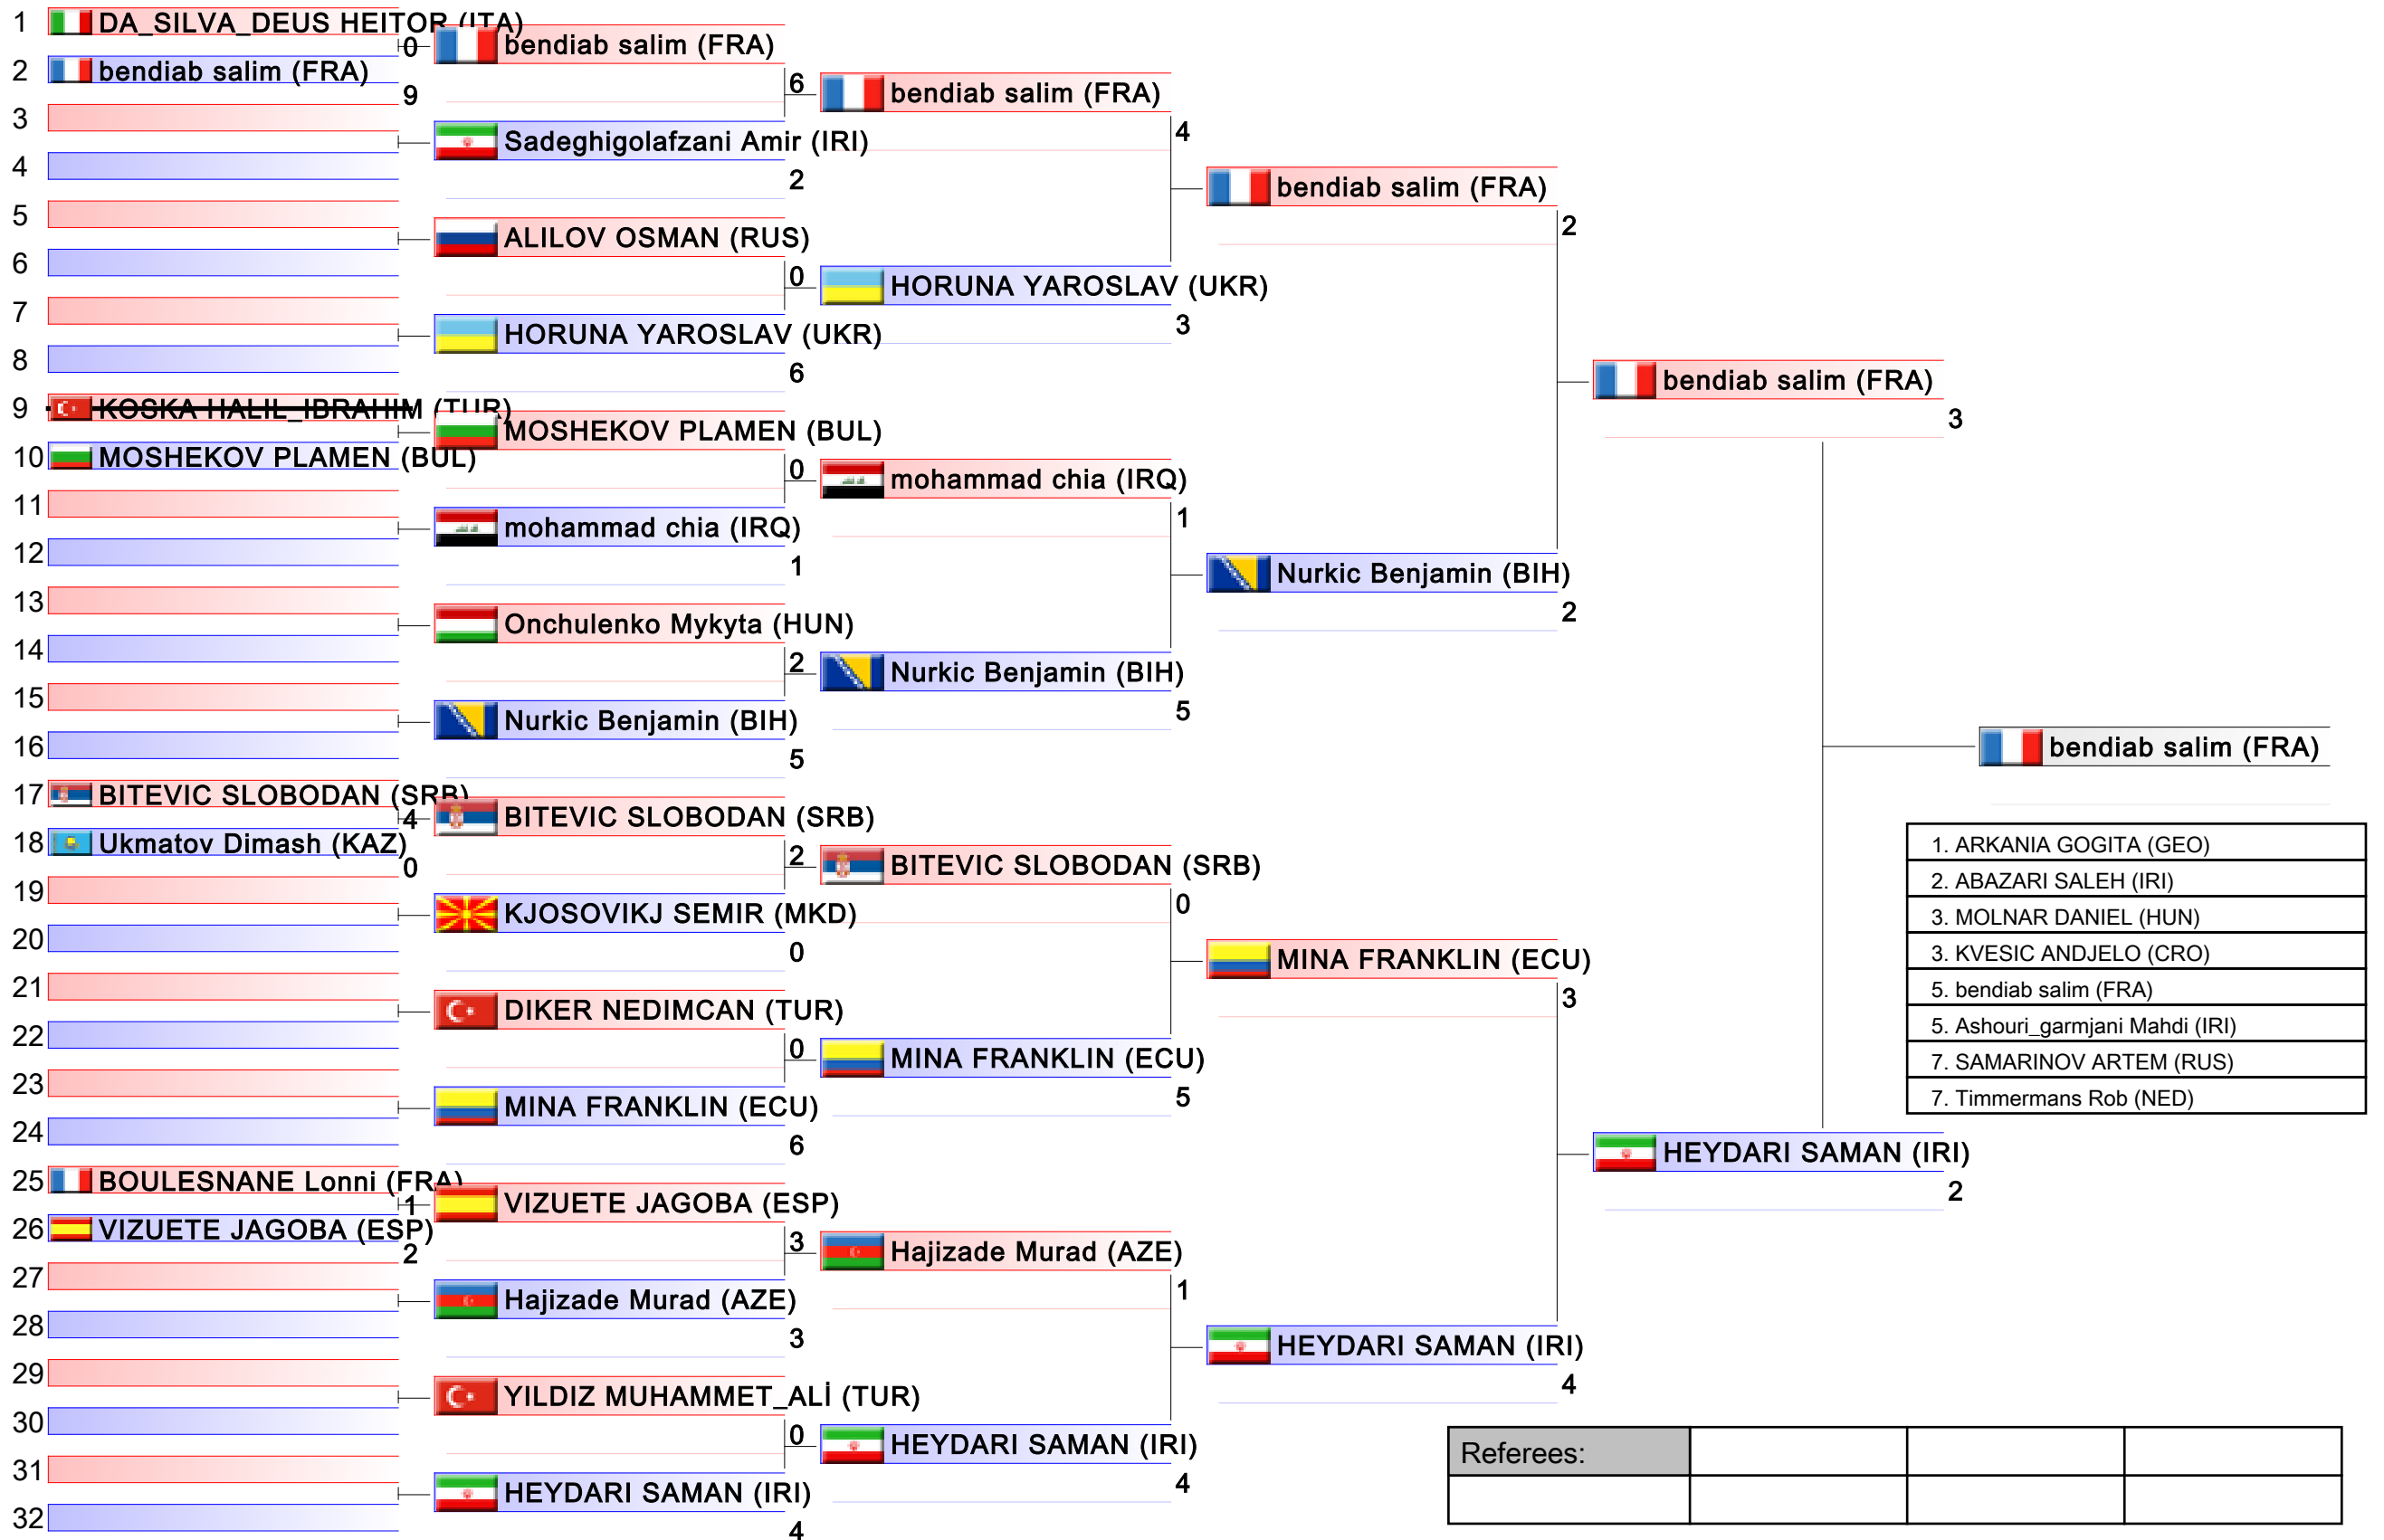

Male Kumite 84+ Kg

Karate1 Series A - Istanbul 2017, Istanbul, TUR

Tatami
3 09:00

Pool
3/4