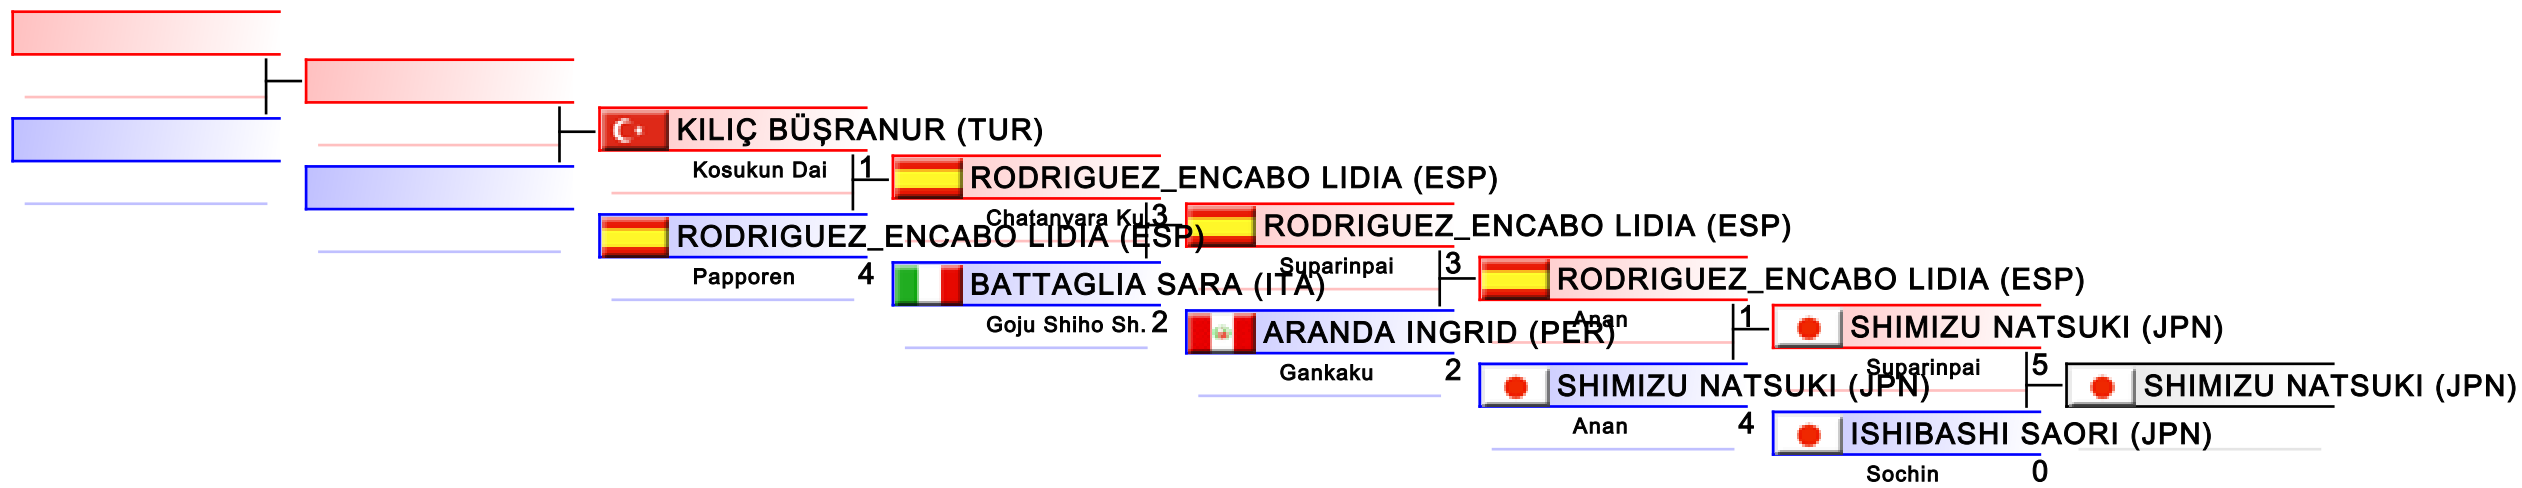

REPECHAGE: (8,1,2,3,4,5,6,7)