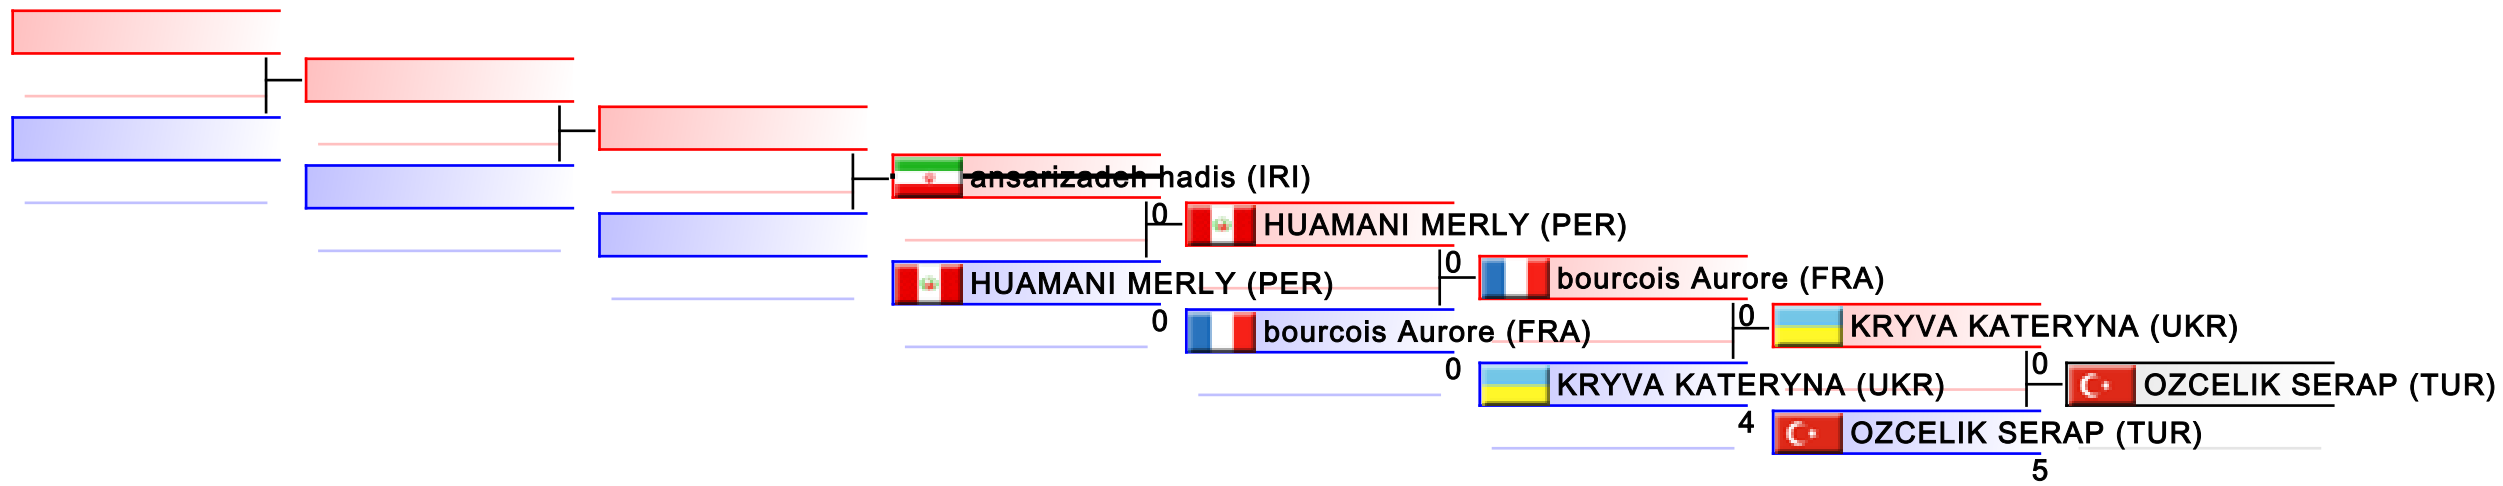

# Female Kumite -50 Kg

Karate1 Series A - Istanbul 2017

Tatami  
3 21:10

Pool  
1

(c)sportdata GmbH & Co KG 2000-2017(2017-09-24 19:22) -WKF Approved- v 9.6.1 build 1 License: SDIL 2017 (expire 2017-12-31)