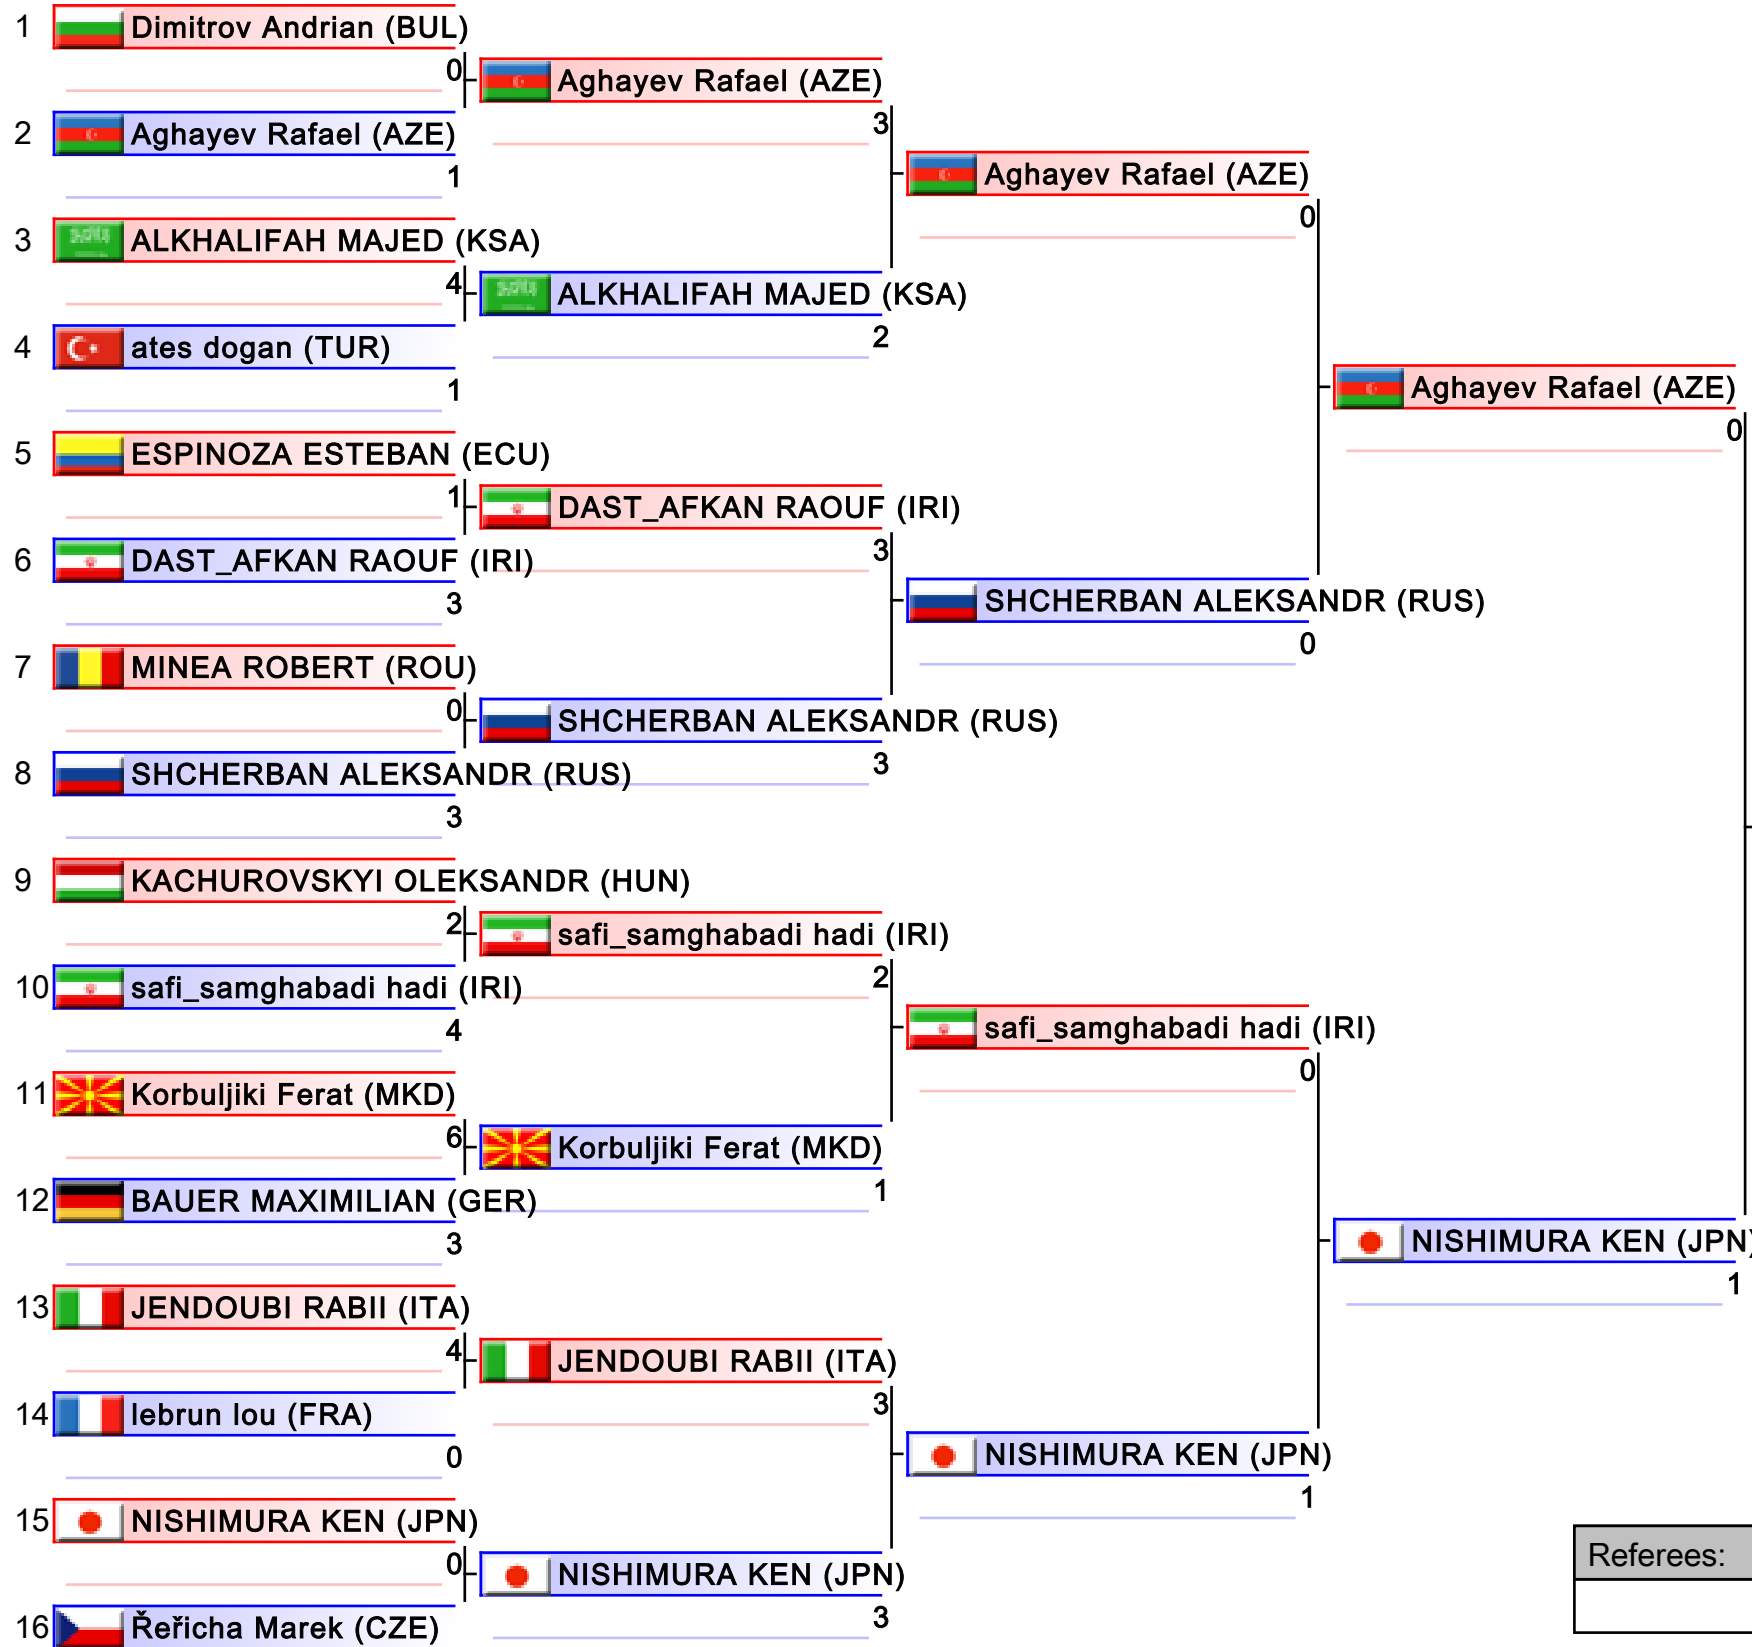

Male Kumite -75 Kg

Karate1 Series A - Istanbul 2017, Istanbul, TUR

Tatami
5 17:00

Pool
7/8

NISHIMURA KEN (JPN)

1. ASGARI_GHONCHEH BAHMAN (IRI)
2. NISHIMURA KEN (JPN)
3. HORUNA STANISLAV (UKR)
3. Aghayev Rafael (AZE)
5. OTABOLAEV DASTONBEK (UZB)
5. GHULAM_ABBAS SAADI (PAK)
7. PINARBASI NECATI (TUR)
7. GARIBOVIC ENES (CRO)

Referees: