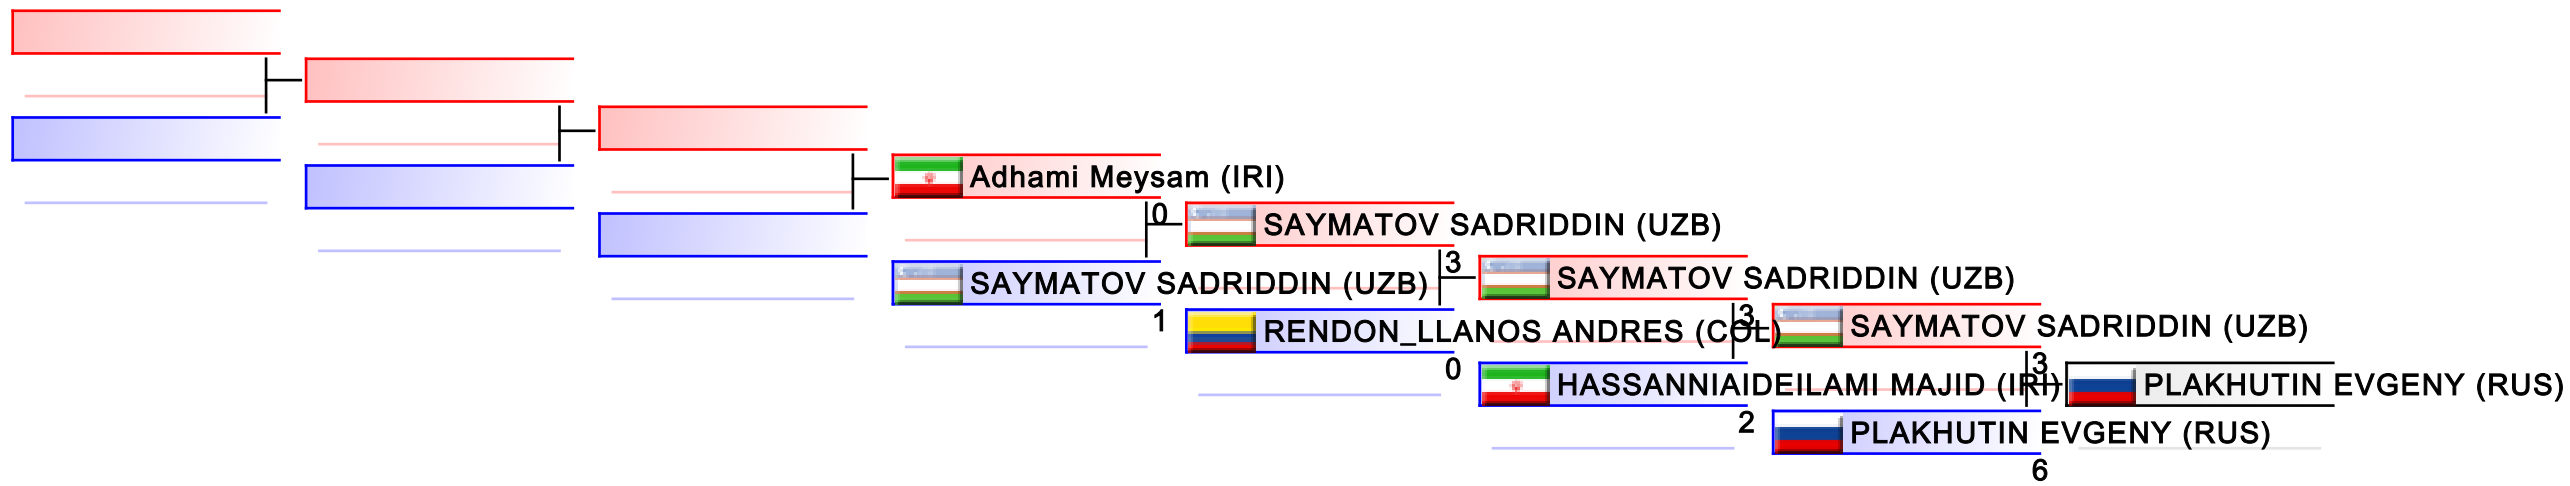

Male Kumite -60 Kg
Karate1 Series A - Istanbul 2017

Tatami 5 08:00
Pool 4,3,2,1

(c)sportdata GmbH & Co KG 2000-2017(2017-09-24 19:22) -WKF Approved- v 9.6.1 build 1 License: SDIL 2017 (expire 2017-12-31)