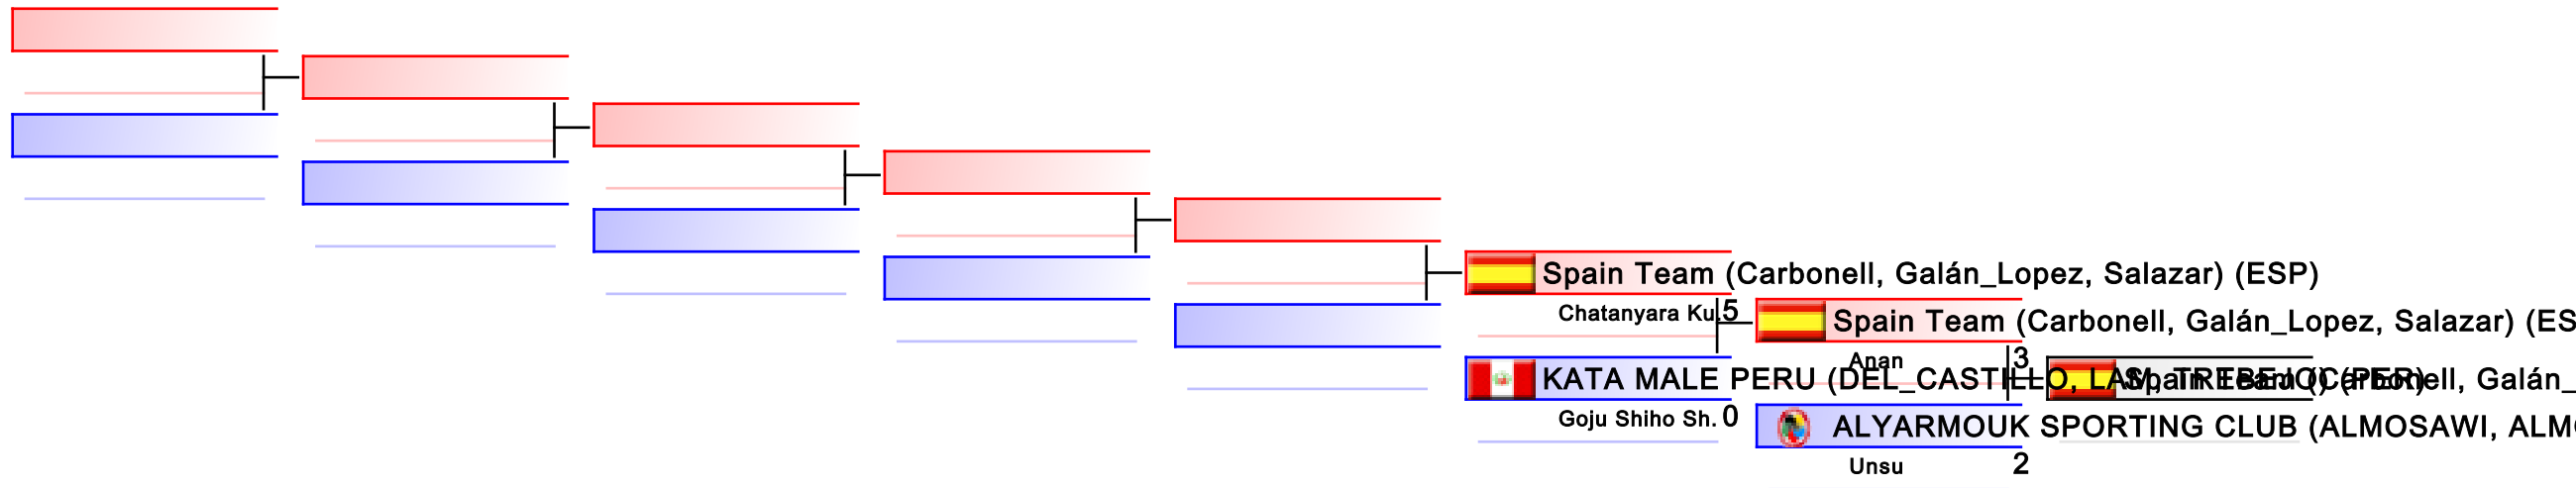

# Male Team Kata

Karate1 Series A - Istanbul 2017

Tatami  
4 08:45

Pool  
2

(c)sportdata GmbH & Co KG 2000-2017(2017-09-24 19:22) -WKF Approved- v 9.6.1 build 1 License: SDIL 2017 (expire 2017-12-31)