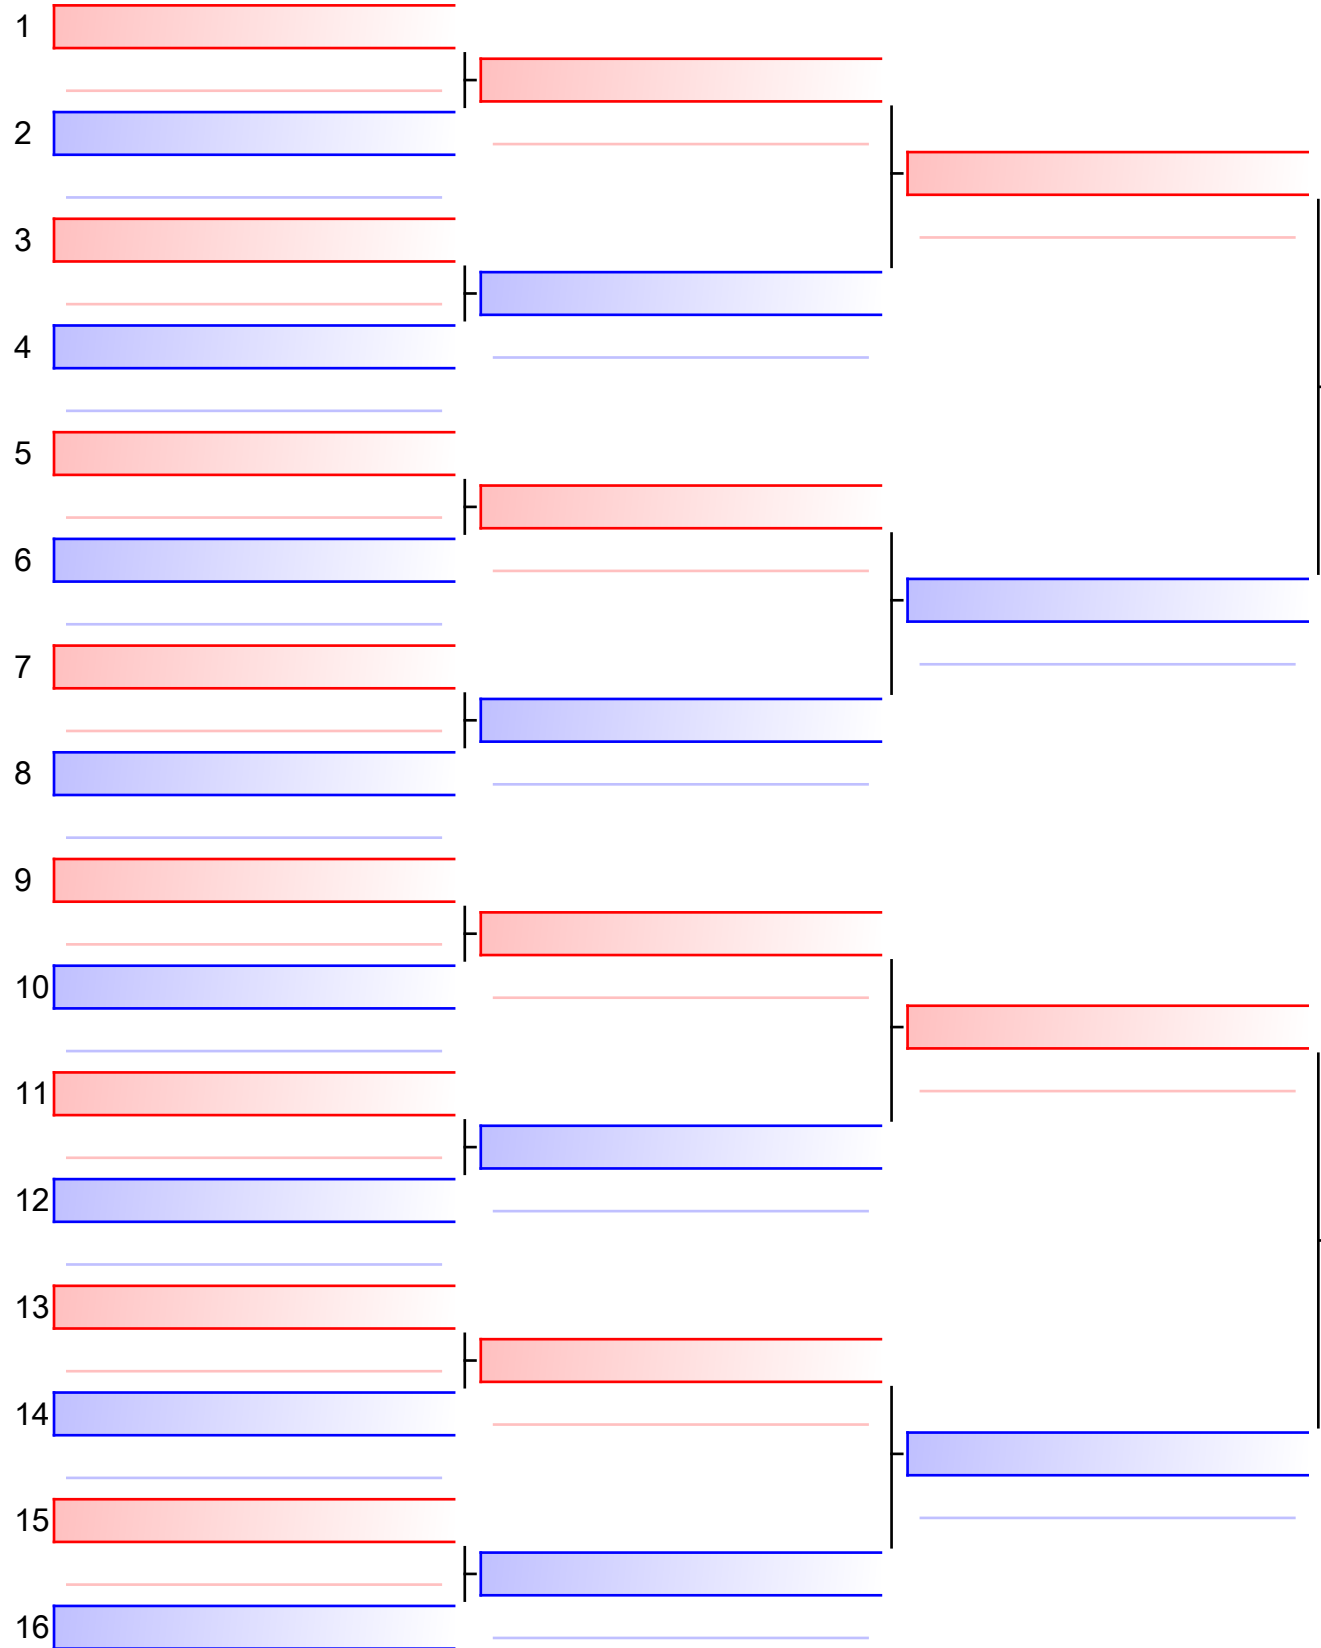

Pool winner-Male Team Kata
Karate1 Series A - Istanbul 2017, Istanbul, TUR

Tatami

Pool
1/1

Final

Morocco Kata Team Male (BENKACEM, ELHAKIMI, ELHANNI) (MAR)

Goju Shiho Sho 5

Morocco Kata Team Male (BENKACEM, ELHAKIMI, ELHANNI) (MAR)

AVAYE RAZM (ROSHANI, SAJEDI_FAR, tadayon) (IRI)

Unsu 0

1. Morocco Kata Team Male (MAR)
2. AVAYE RAZM (IRI)
3. Russian Federation (RUS)
3. Spain Team (ESP)
5. Arnavutköy Belediye Spor Kulübü (TUR)
5. ALYARMOUK SPORTING CLUB (wkf1)
7. BEHNAM EXCHANGE 2 (IRI)
7. KATA MALE PERU (PER)

Referees: