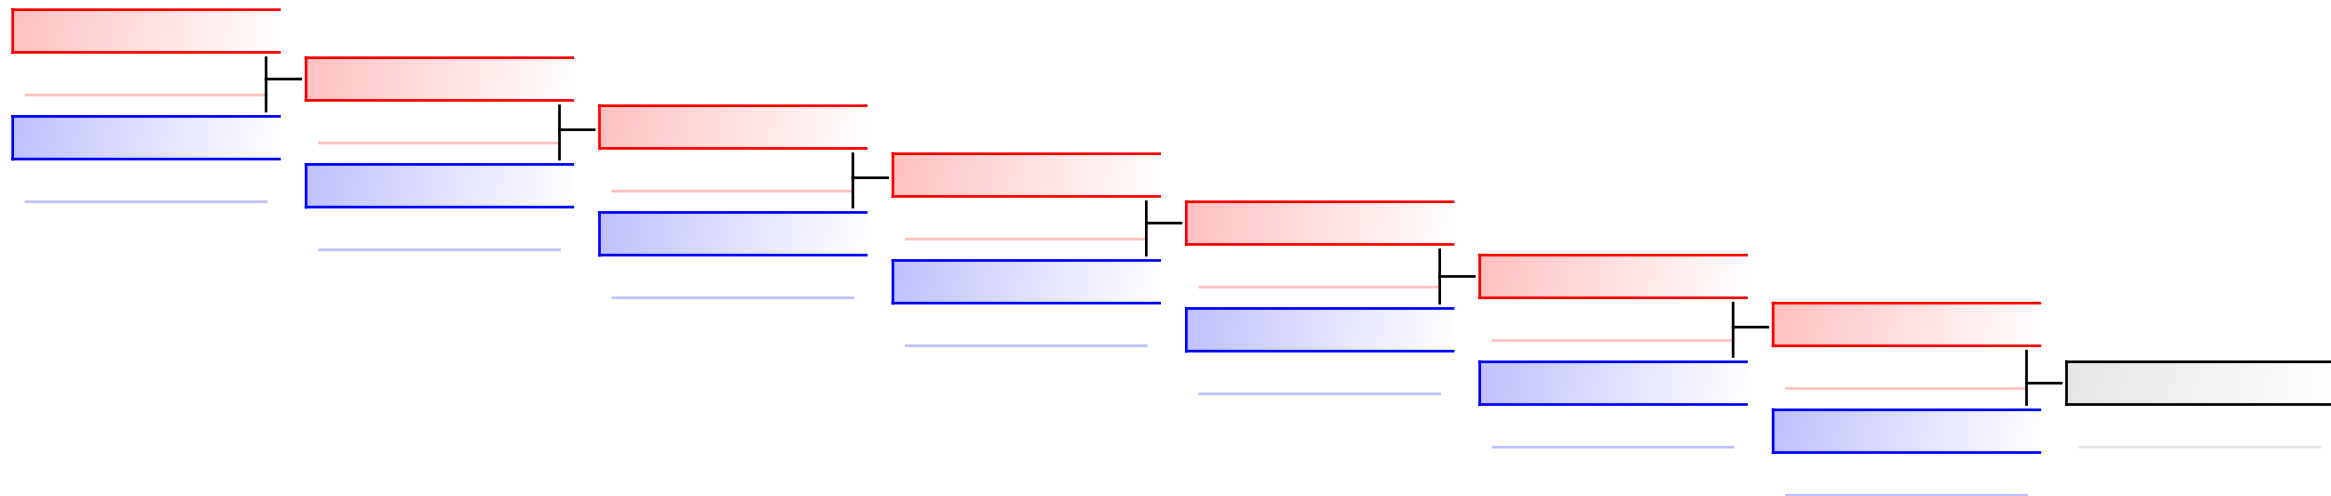

REPECHAGE: (2)