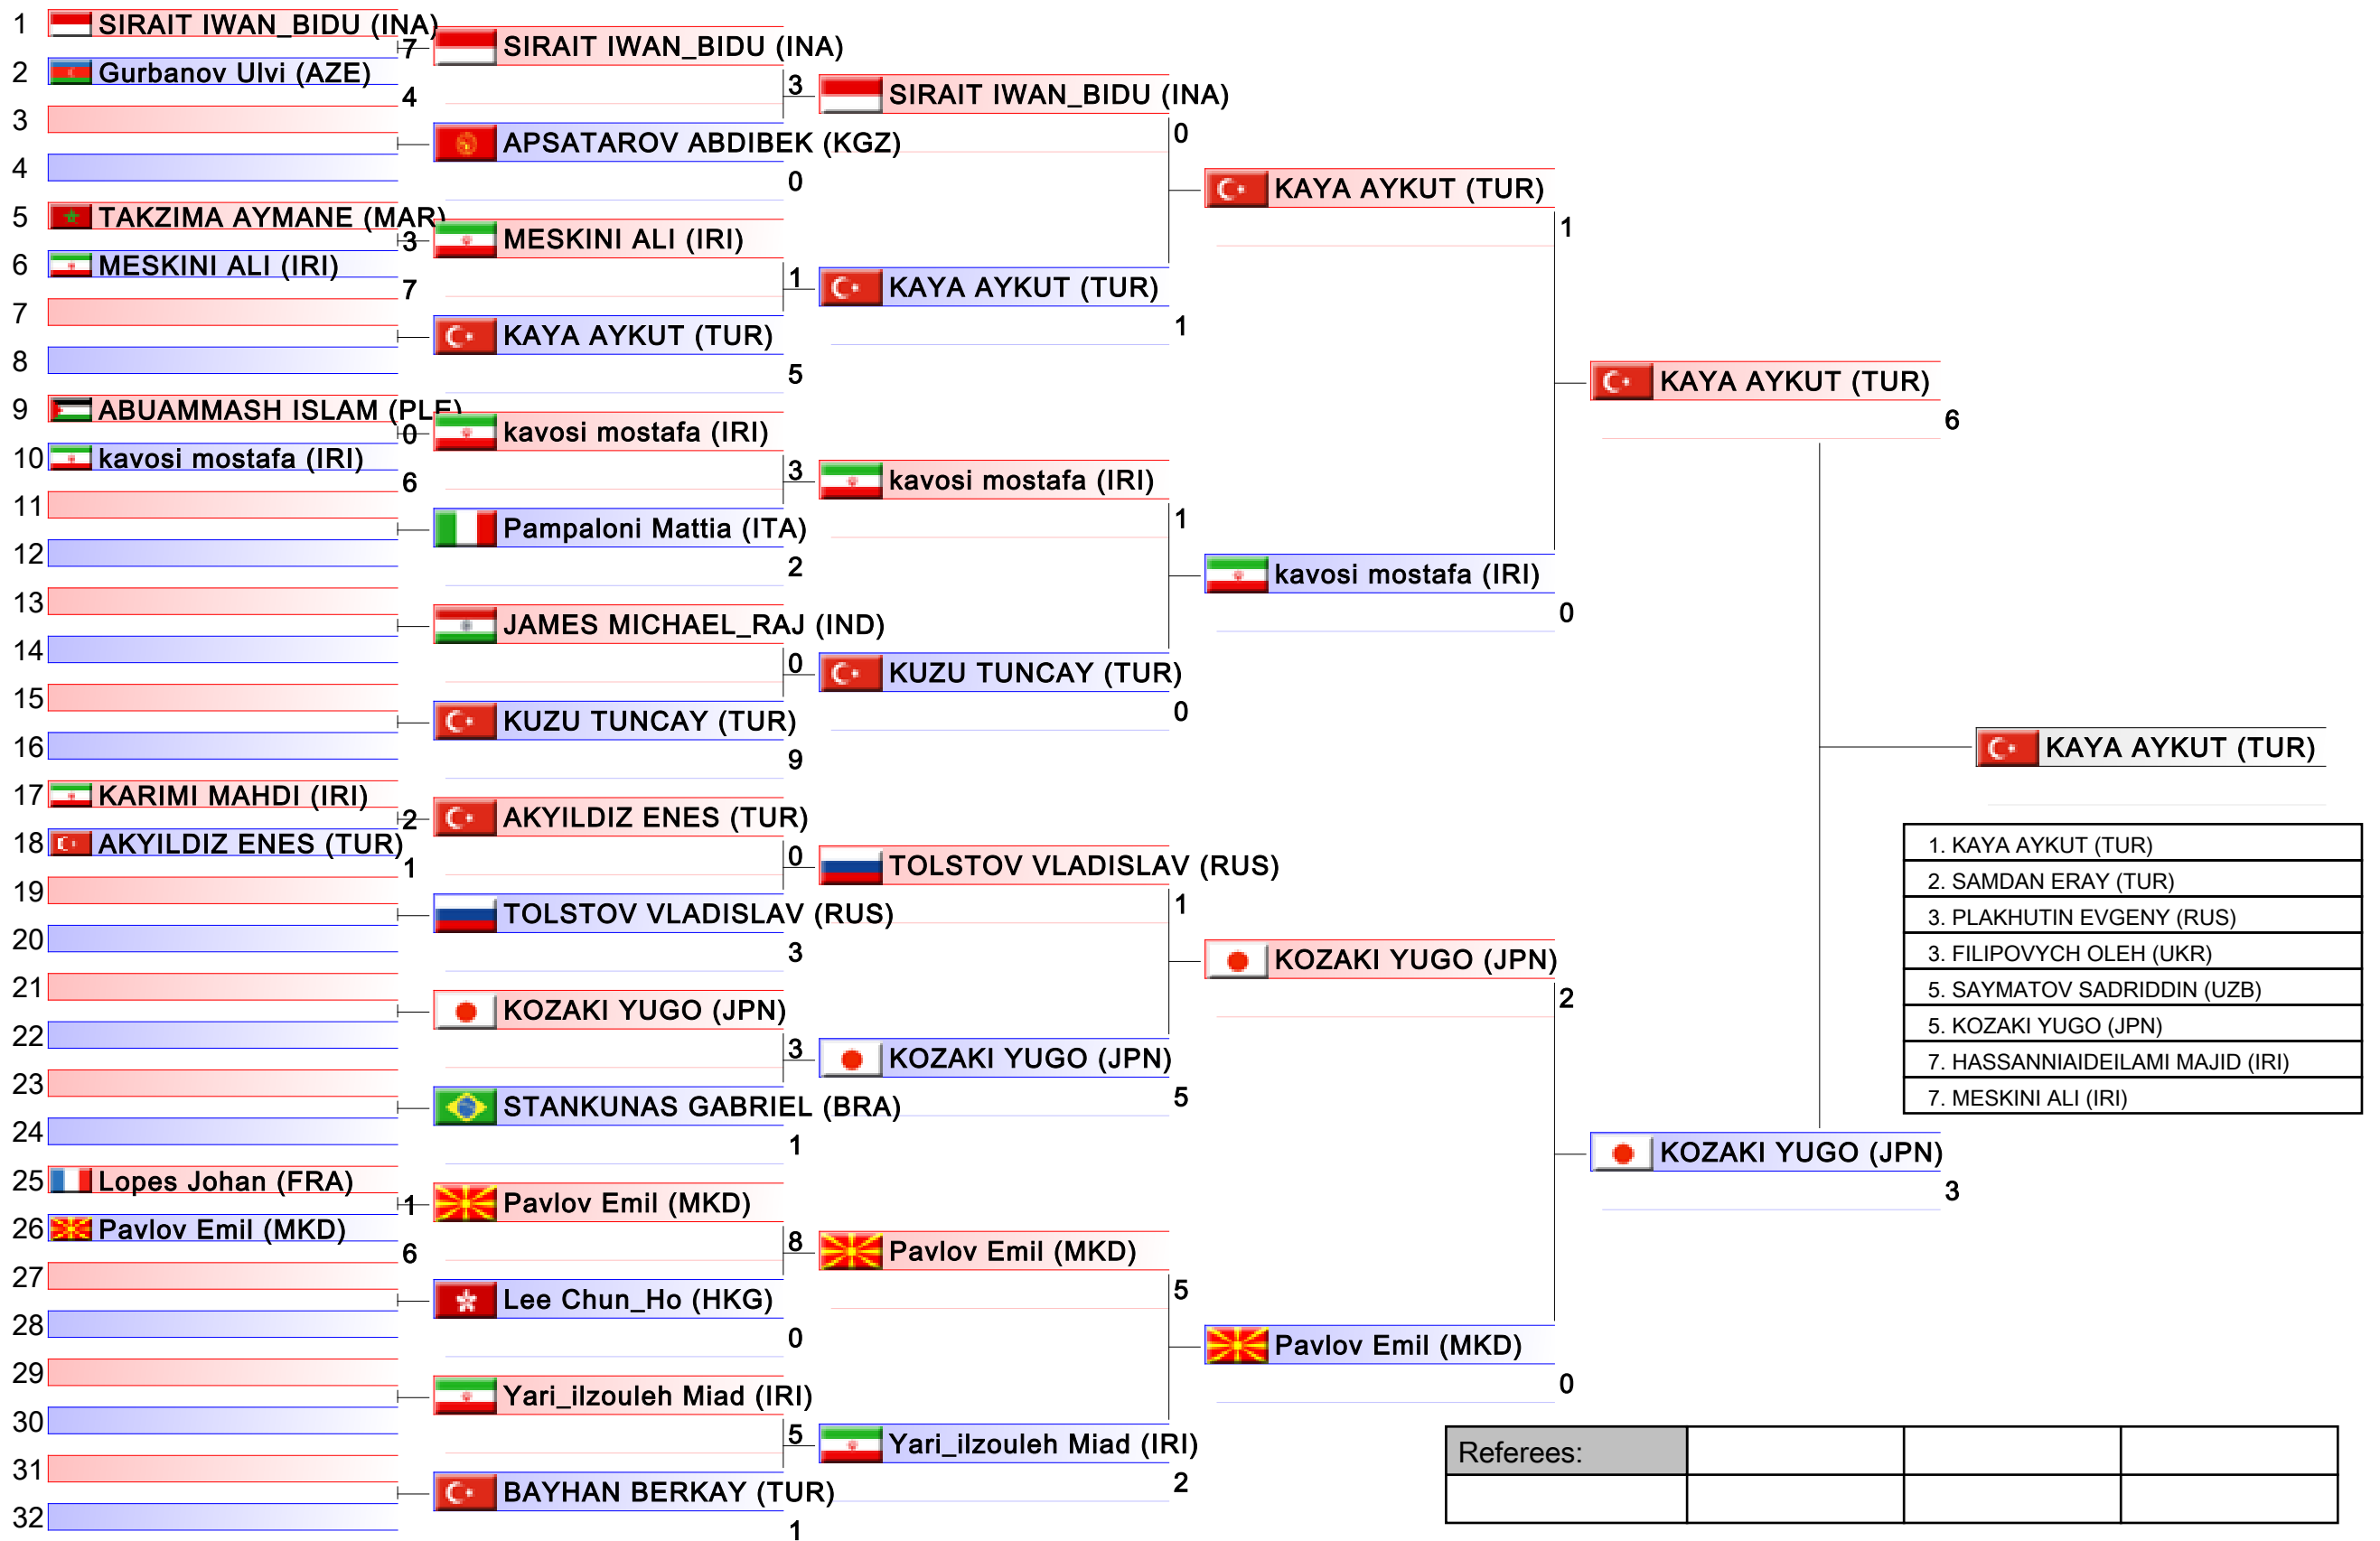

Male Kumite -60 Kg

Karate1 Series A - Istanbul 2017, Istanbul, TUR

Tatami
1 19:50

Pool
3/4