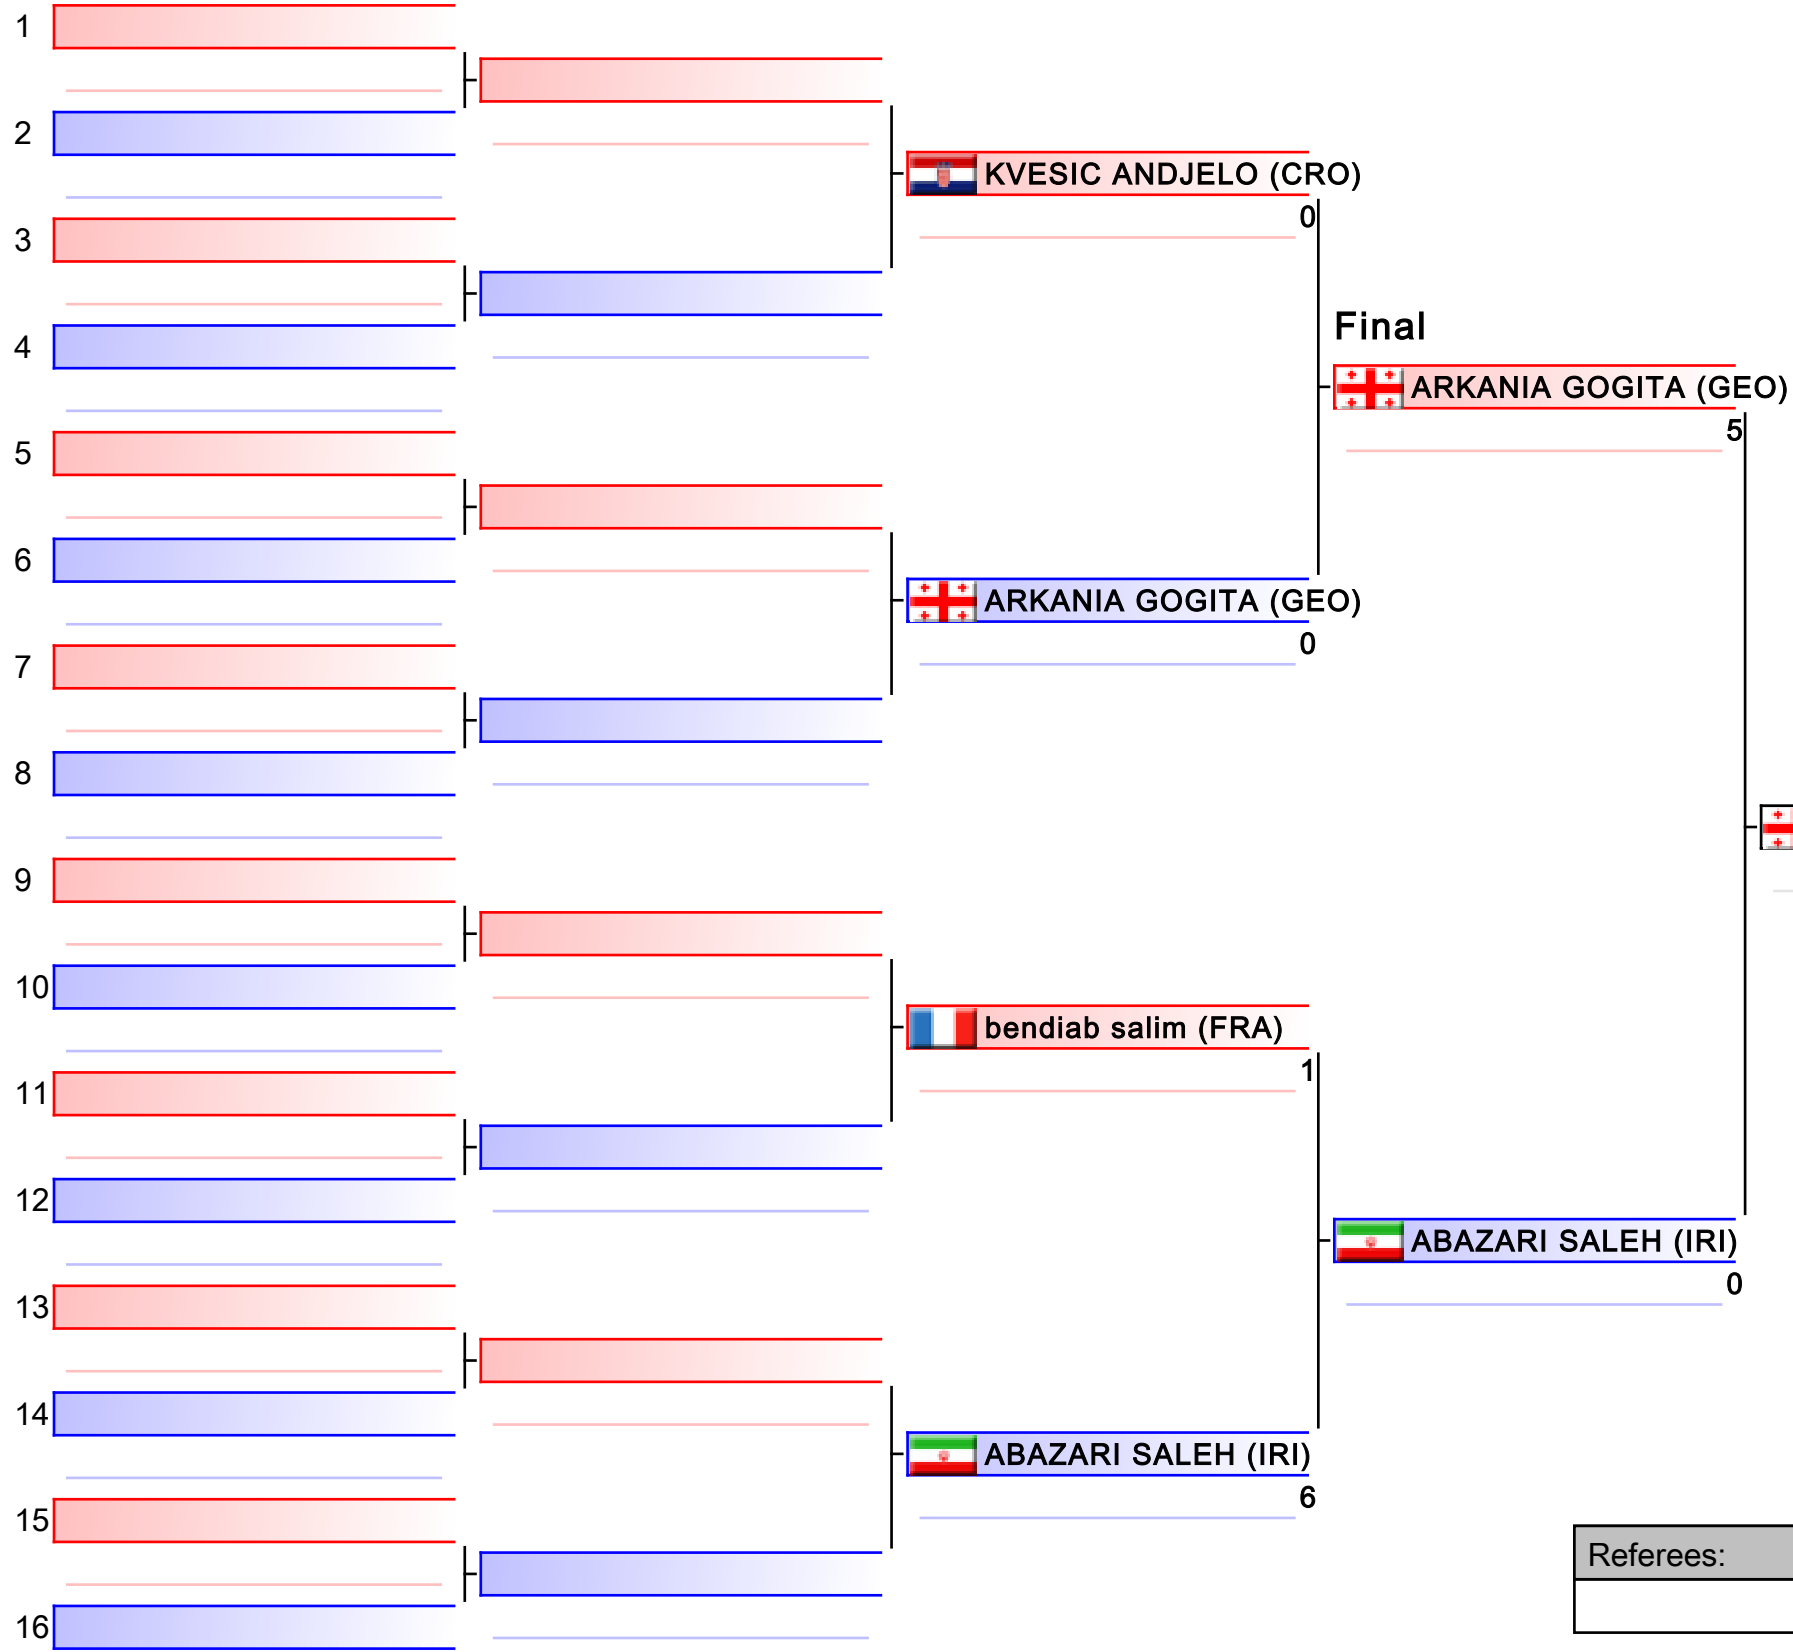

Pool winner-Male Kumite 84+ Kg
Karate1 Series A - Istanbul 2017, Istanbul, TUR

Tatami
1 10:50

Pool
1/1

1. ARKANIA GOGITA (GEO)
2. ABAZARI SALEH (IRI)
3. MOLNAR DANIEL (HUN)
3. KVESIC ANDJELO (CRO)
5. bendiab salim (FRA)
5. Ashouri_garmjani Mahdi (IRI)
7. SAMARINOV ARTEM (RUS)
7. Timmermans Rob (NED)

Referees: