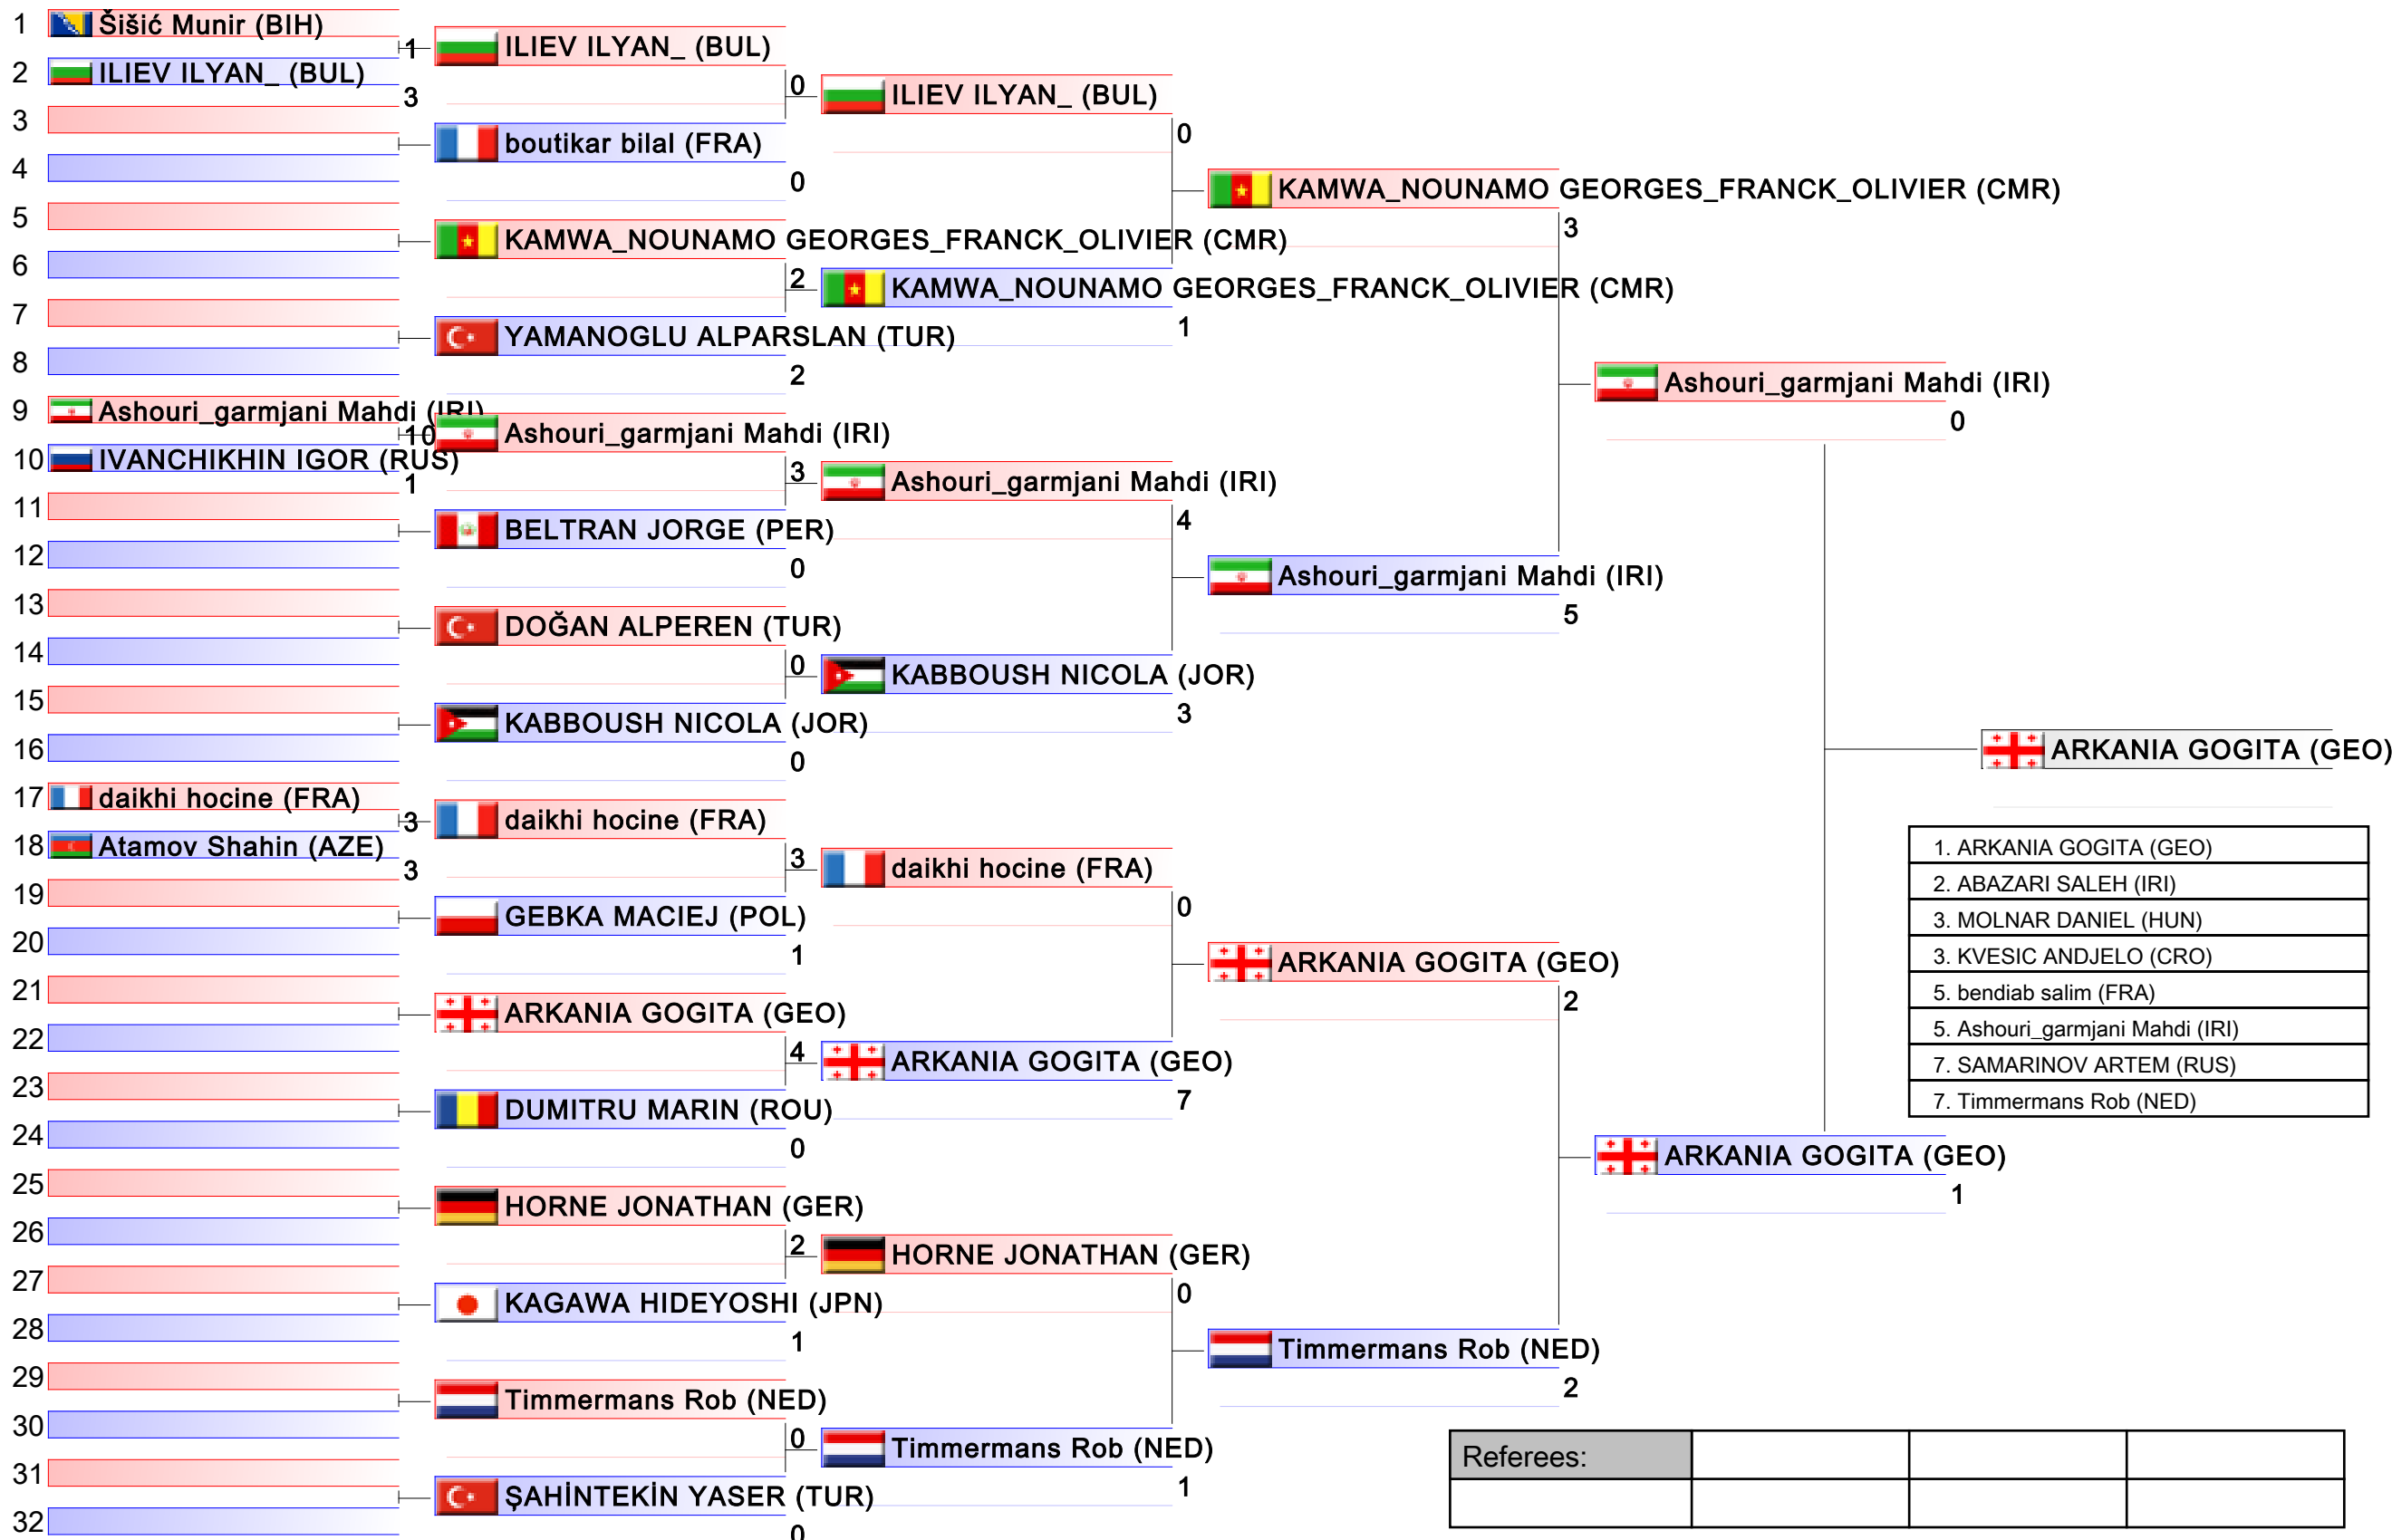

Male Kumite 84+ Kg

Karate1 Series A - Istanbul 2017, Istanbul, TUR

Tatami
2 09:00

Pool
2/4

1. ARKANIA GOGITA (GEO)
2. ABAZARI SALEH (IRI)
3. MOLNAR DANIEL (HUN)
3. KVESIC ANDJELO (CRO)
5. bendiab salim (FRA)
5. Ashouri_garmjani Mahdi (IRI)
7. SAMARINOV ARTEM (RUS)
7. Timmermans Rob (NED)

Referees: