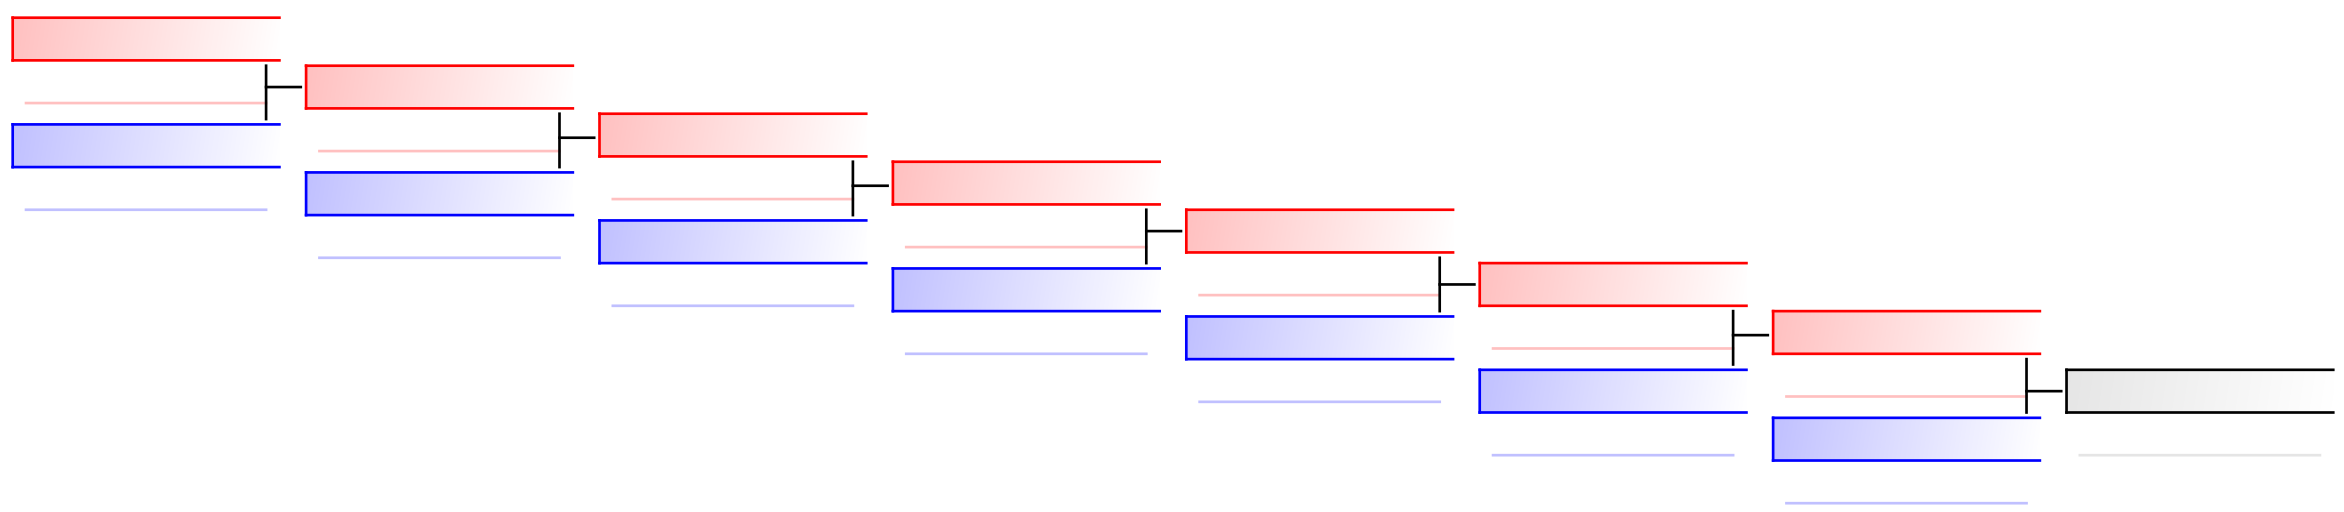

REPECHAGE: (1,2,3,4)