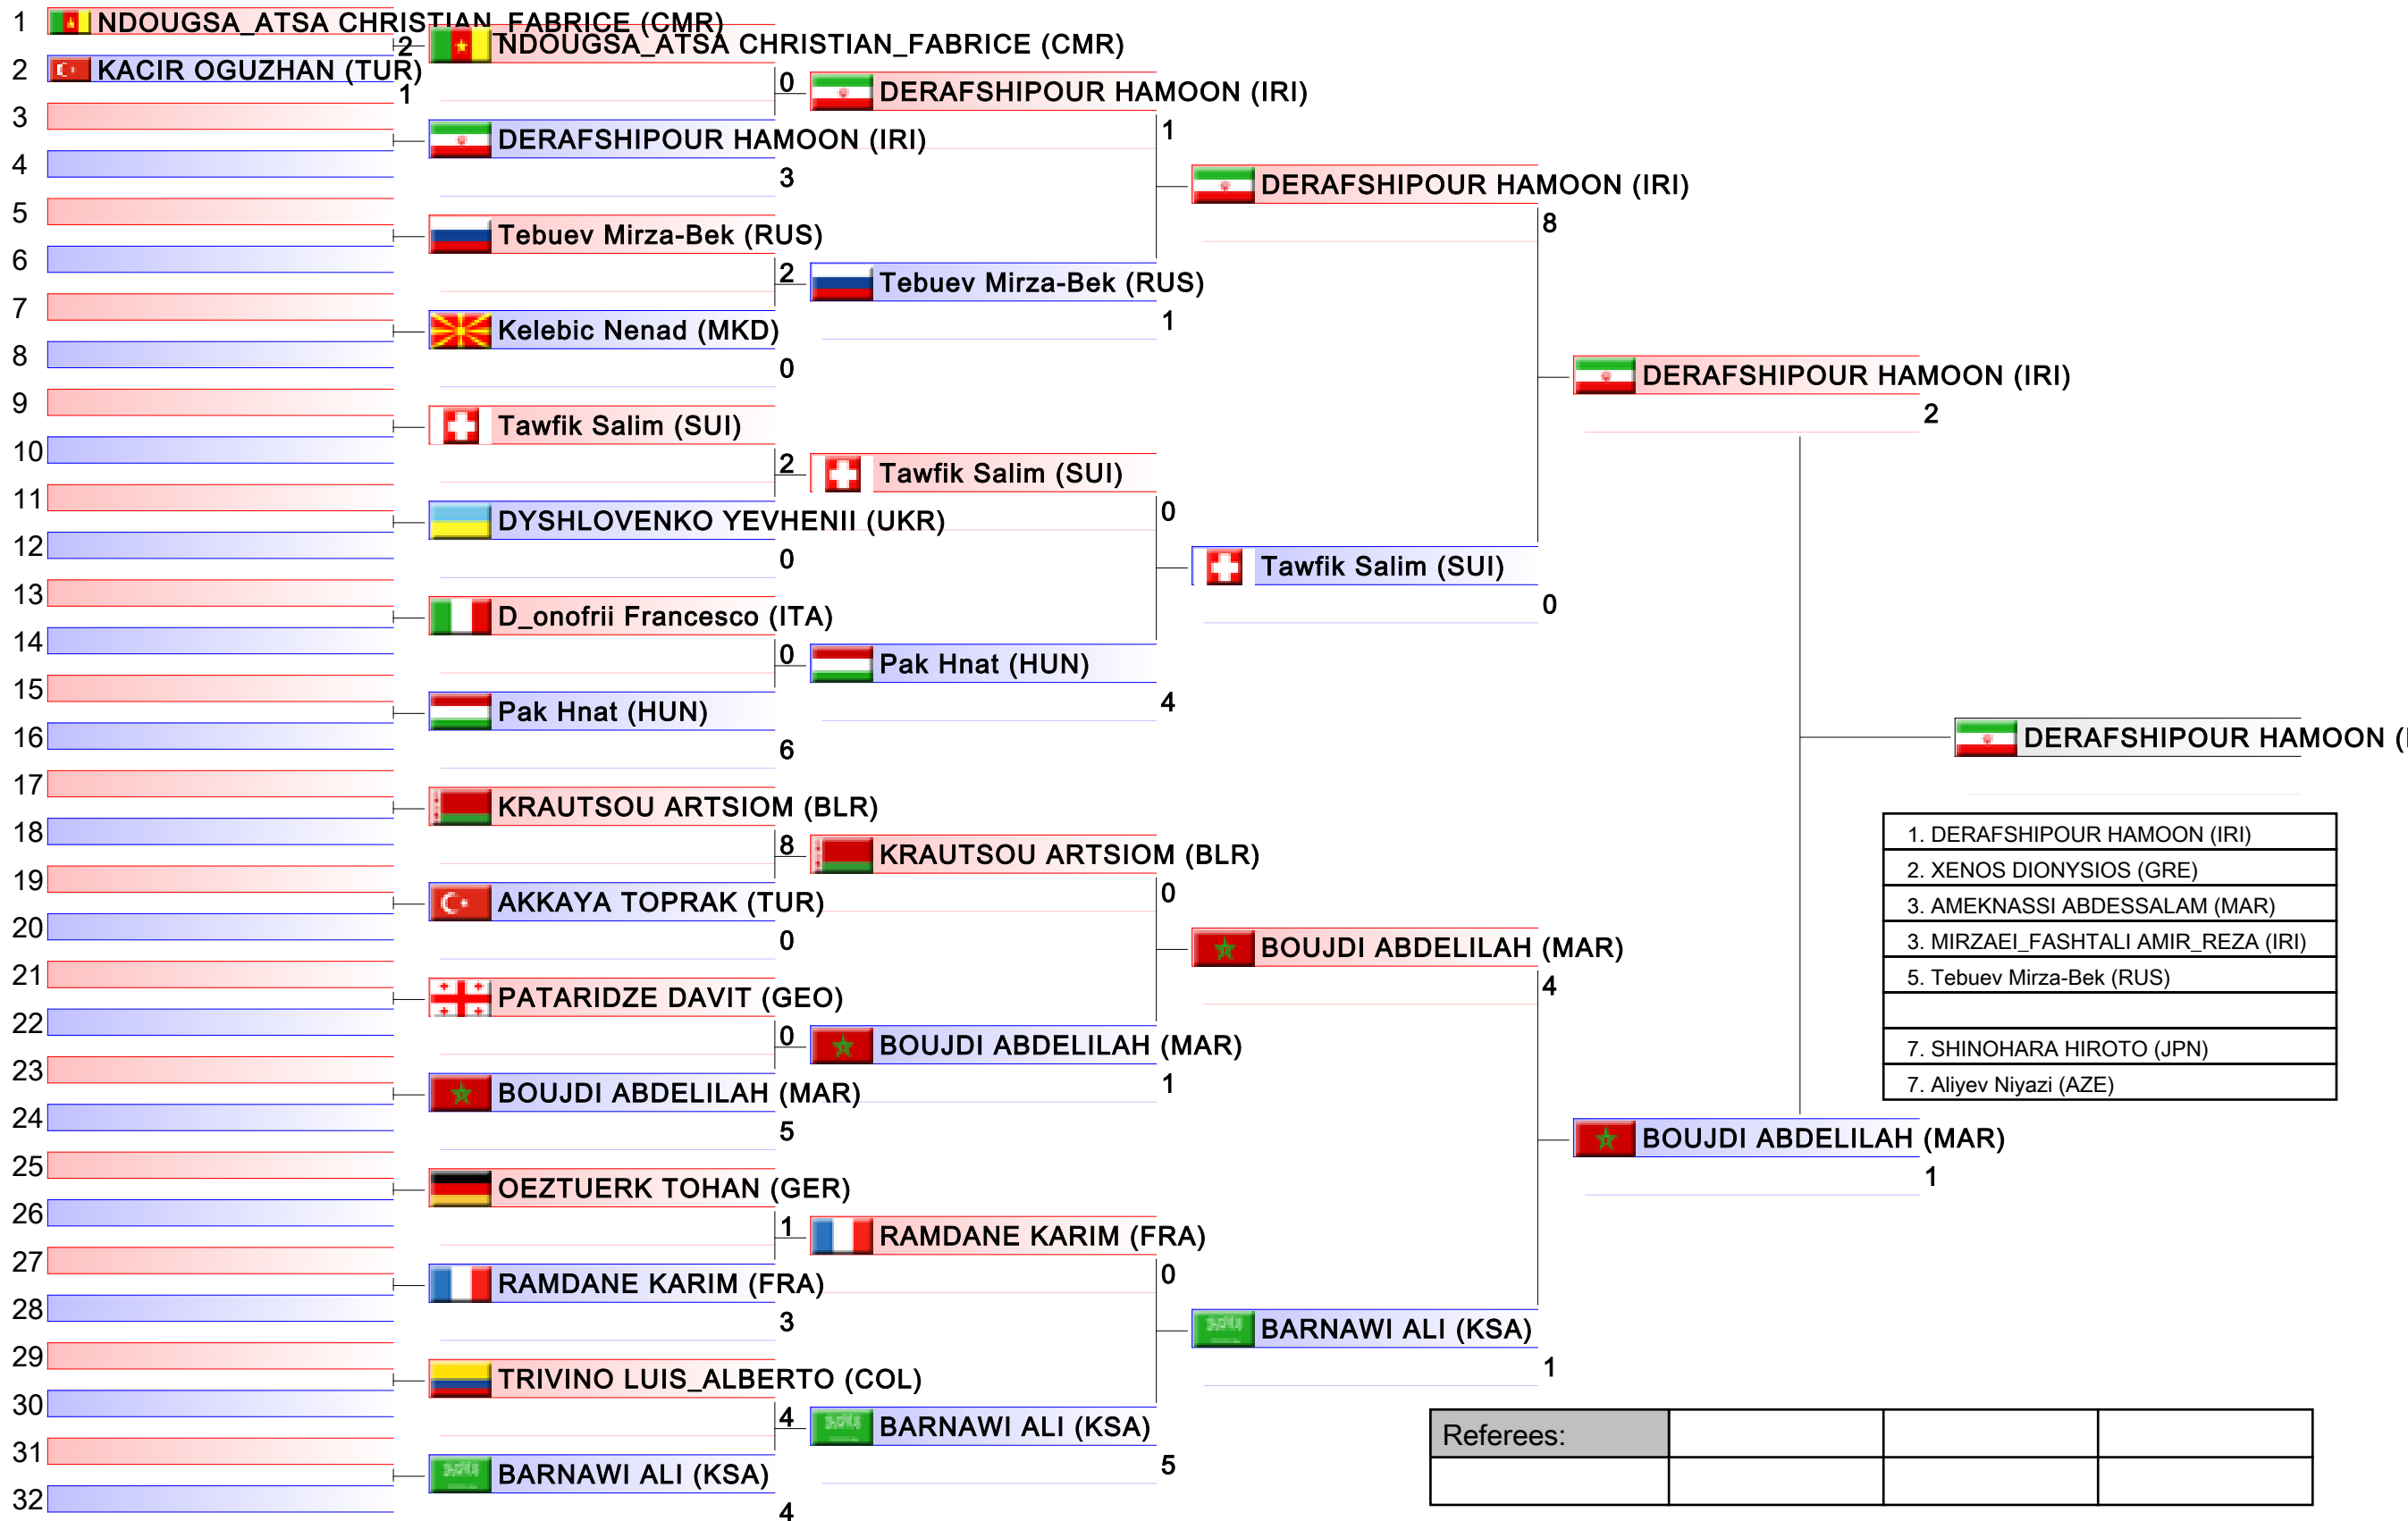

Male Kumite -67 Kg

Karate1 Series A - Istanbul 2017, Istanbul, TUR

Tatami
5 12:45

Pool
5/8