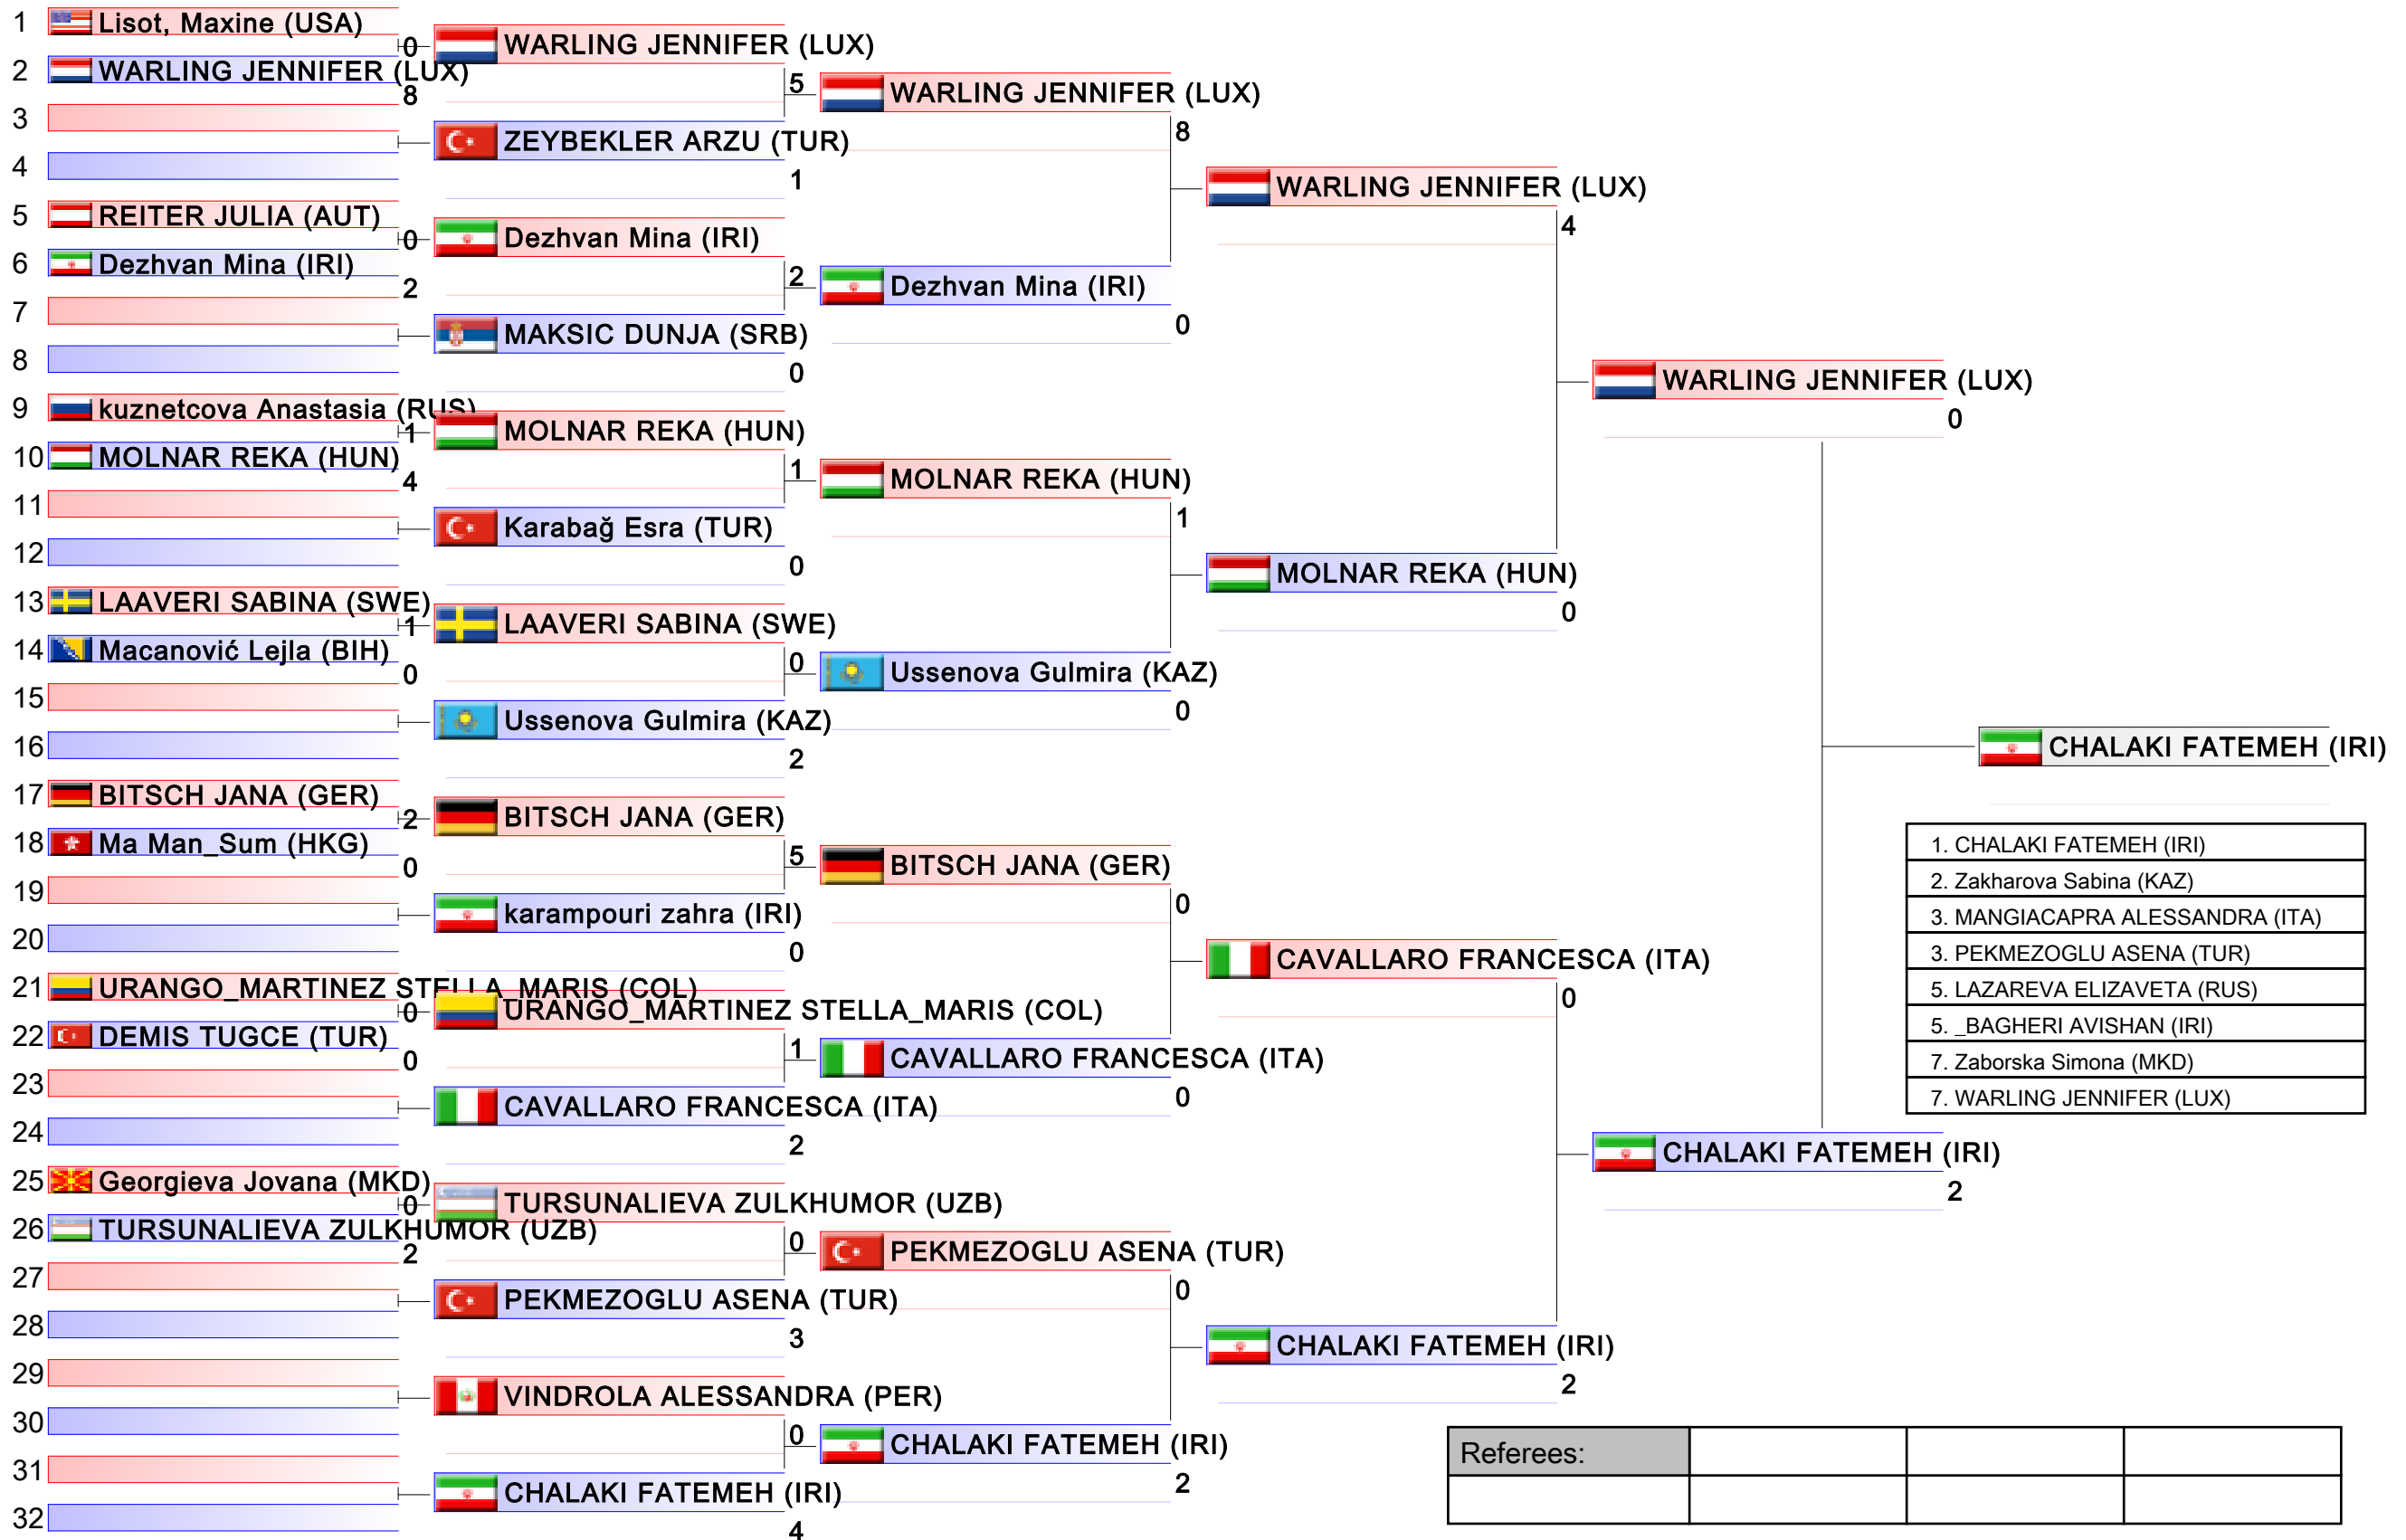

Female Kumite -55 Kg

Karate1 Series A - Istanbul 2017, Istanbul, TUR

Tatami
3 17:45

Pool
3/4