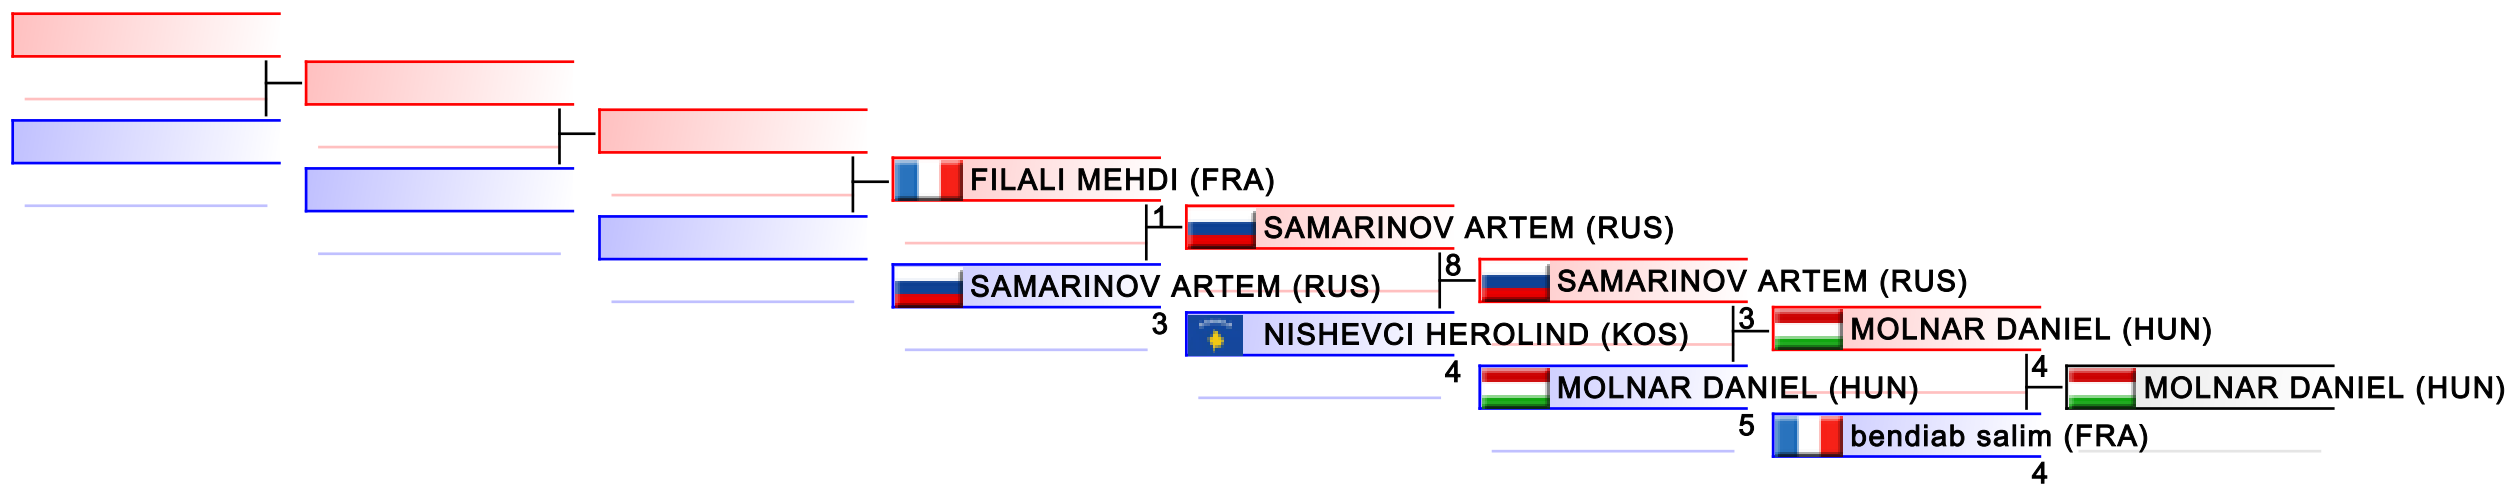

REPECHAGE: (1,2,3,4)