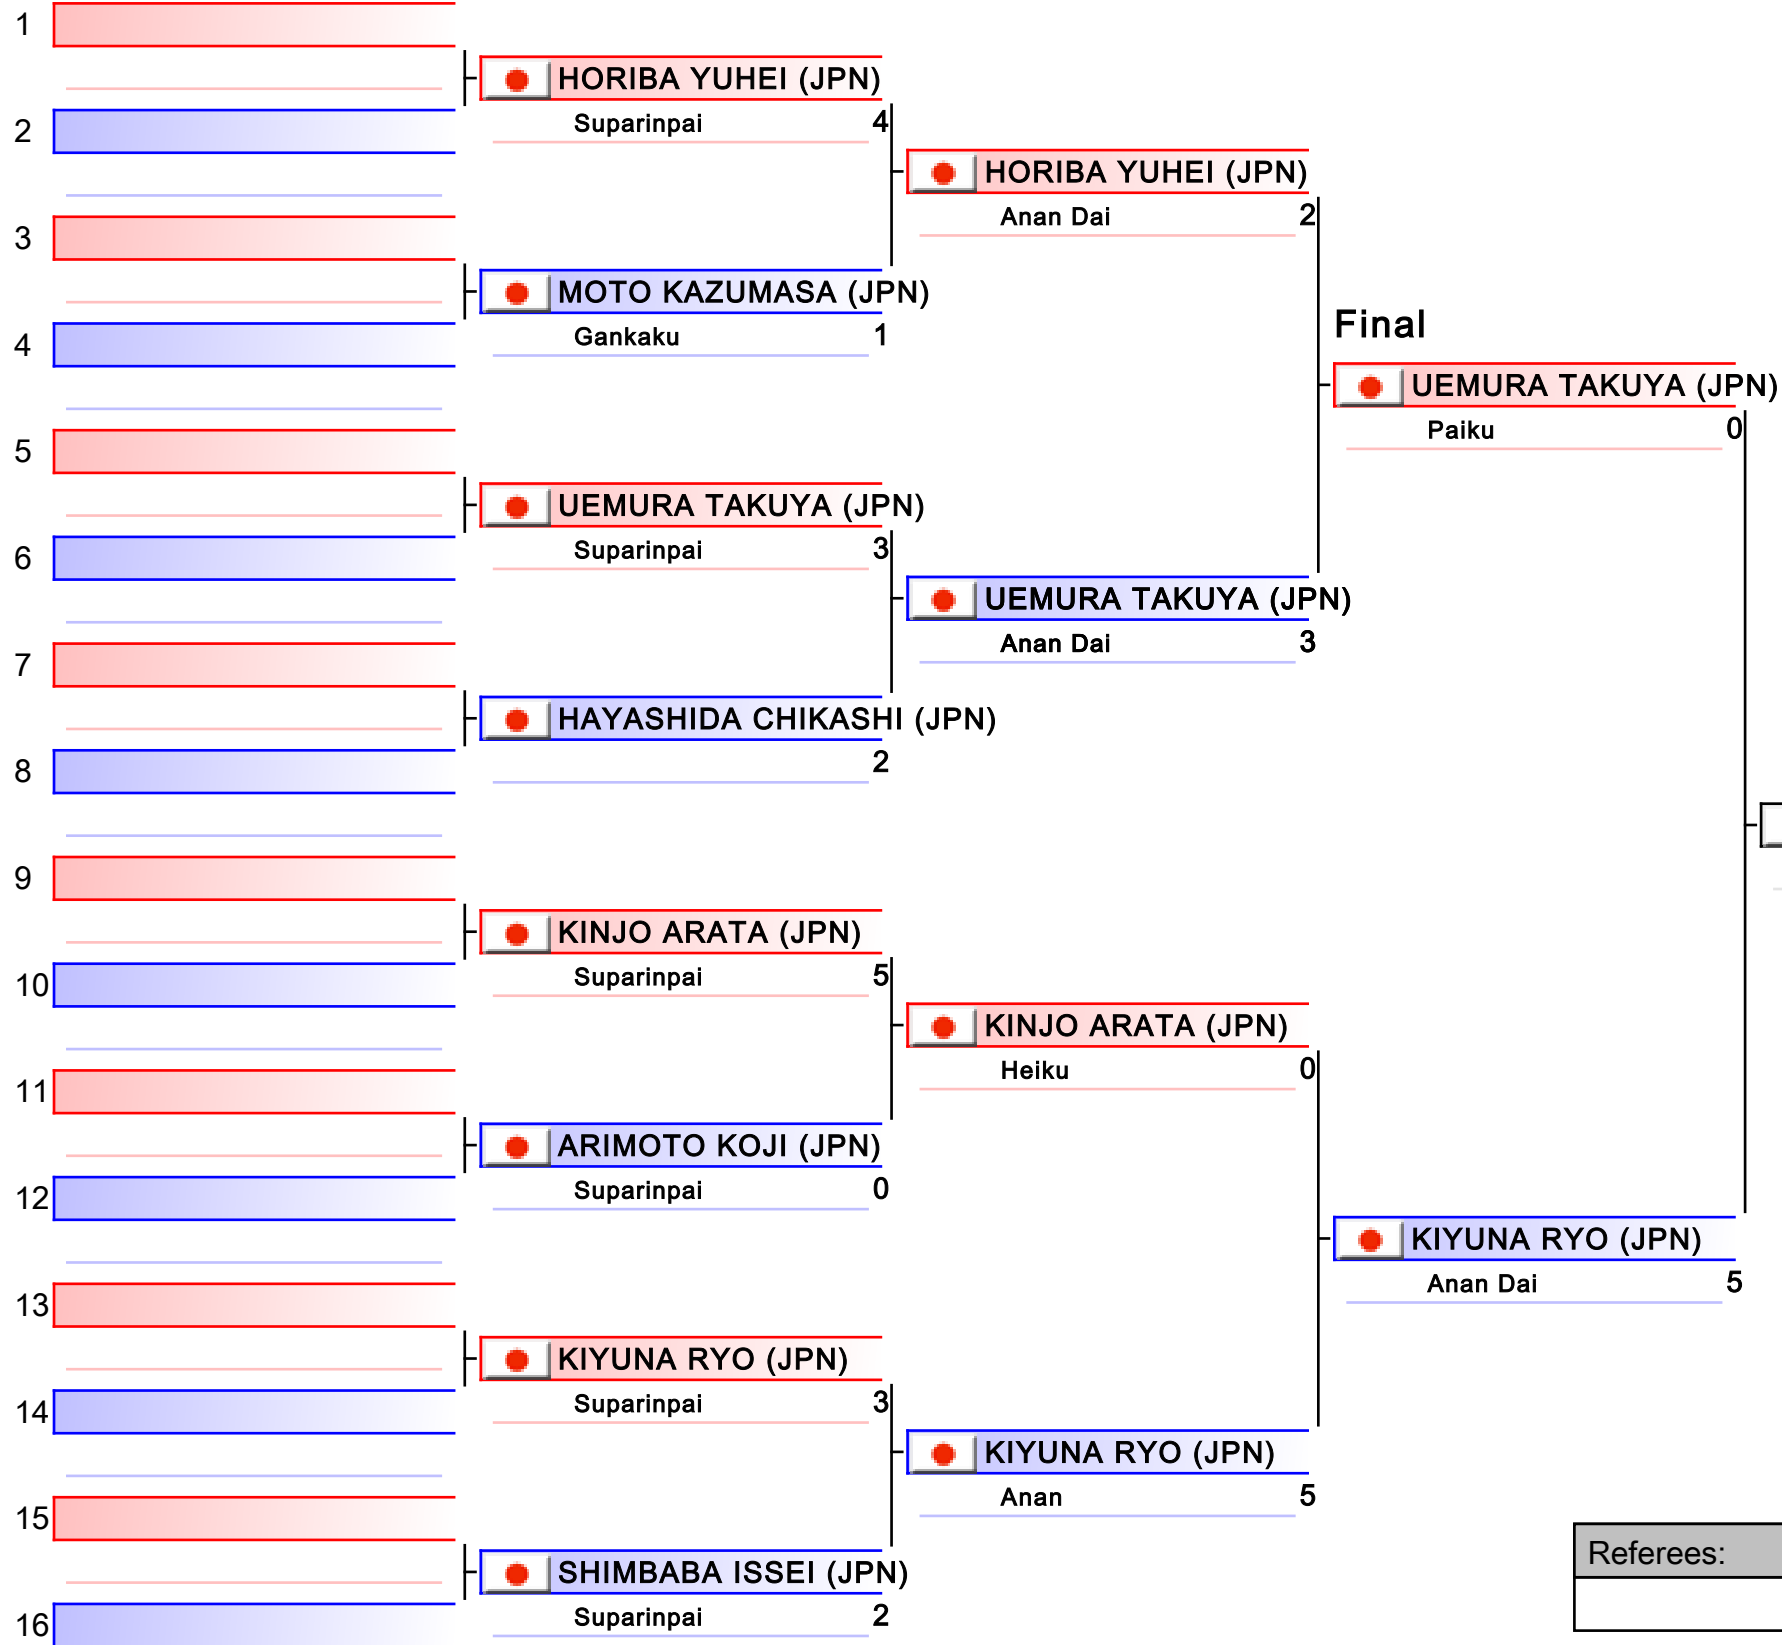

Pool winner-Male Kata

Karate1 Series A - Istanbul 2017, Istanbul, TUR

Tatami
1 11:25

Pool
1/1

1. KIYUNA RYO (JPN)
2. UEMURA TAKUYA (JPN)
3. SHIMBABA ISSEI (JPN)
3. HORIBA YUHEI (JPN)
5. KINJO ARATA (JPN)
5. HAYASHIDA CHIKASHI (JPN)
7. BUSATO MATTIA (ITA)
7. KSENOFONTOV MAKSIM (RUS)

Referees: