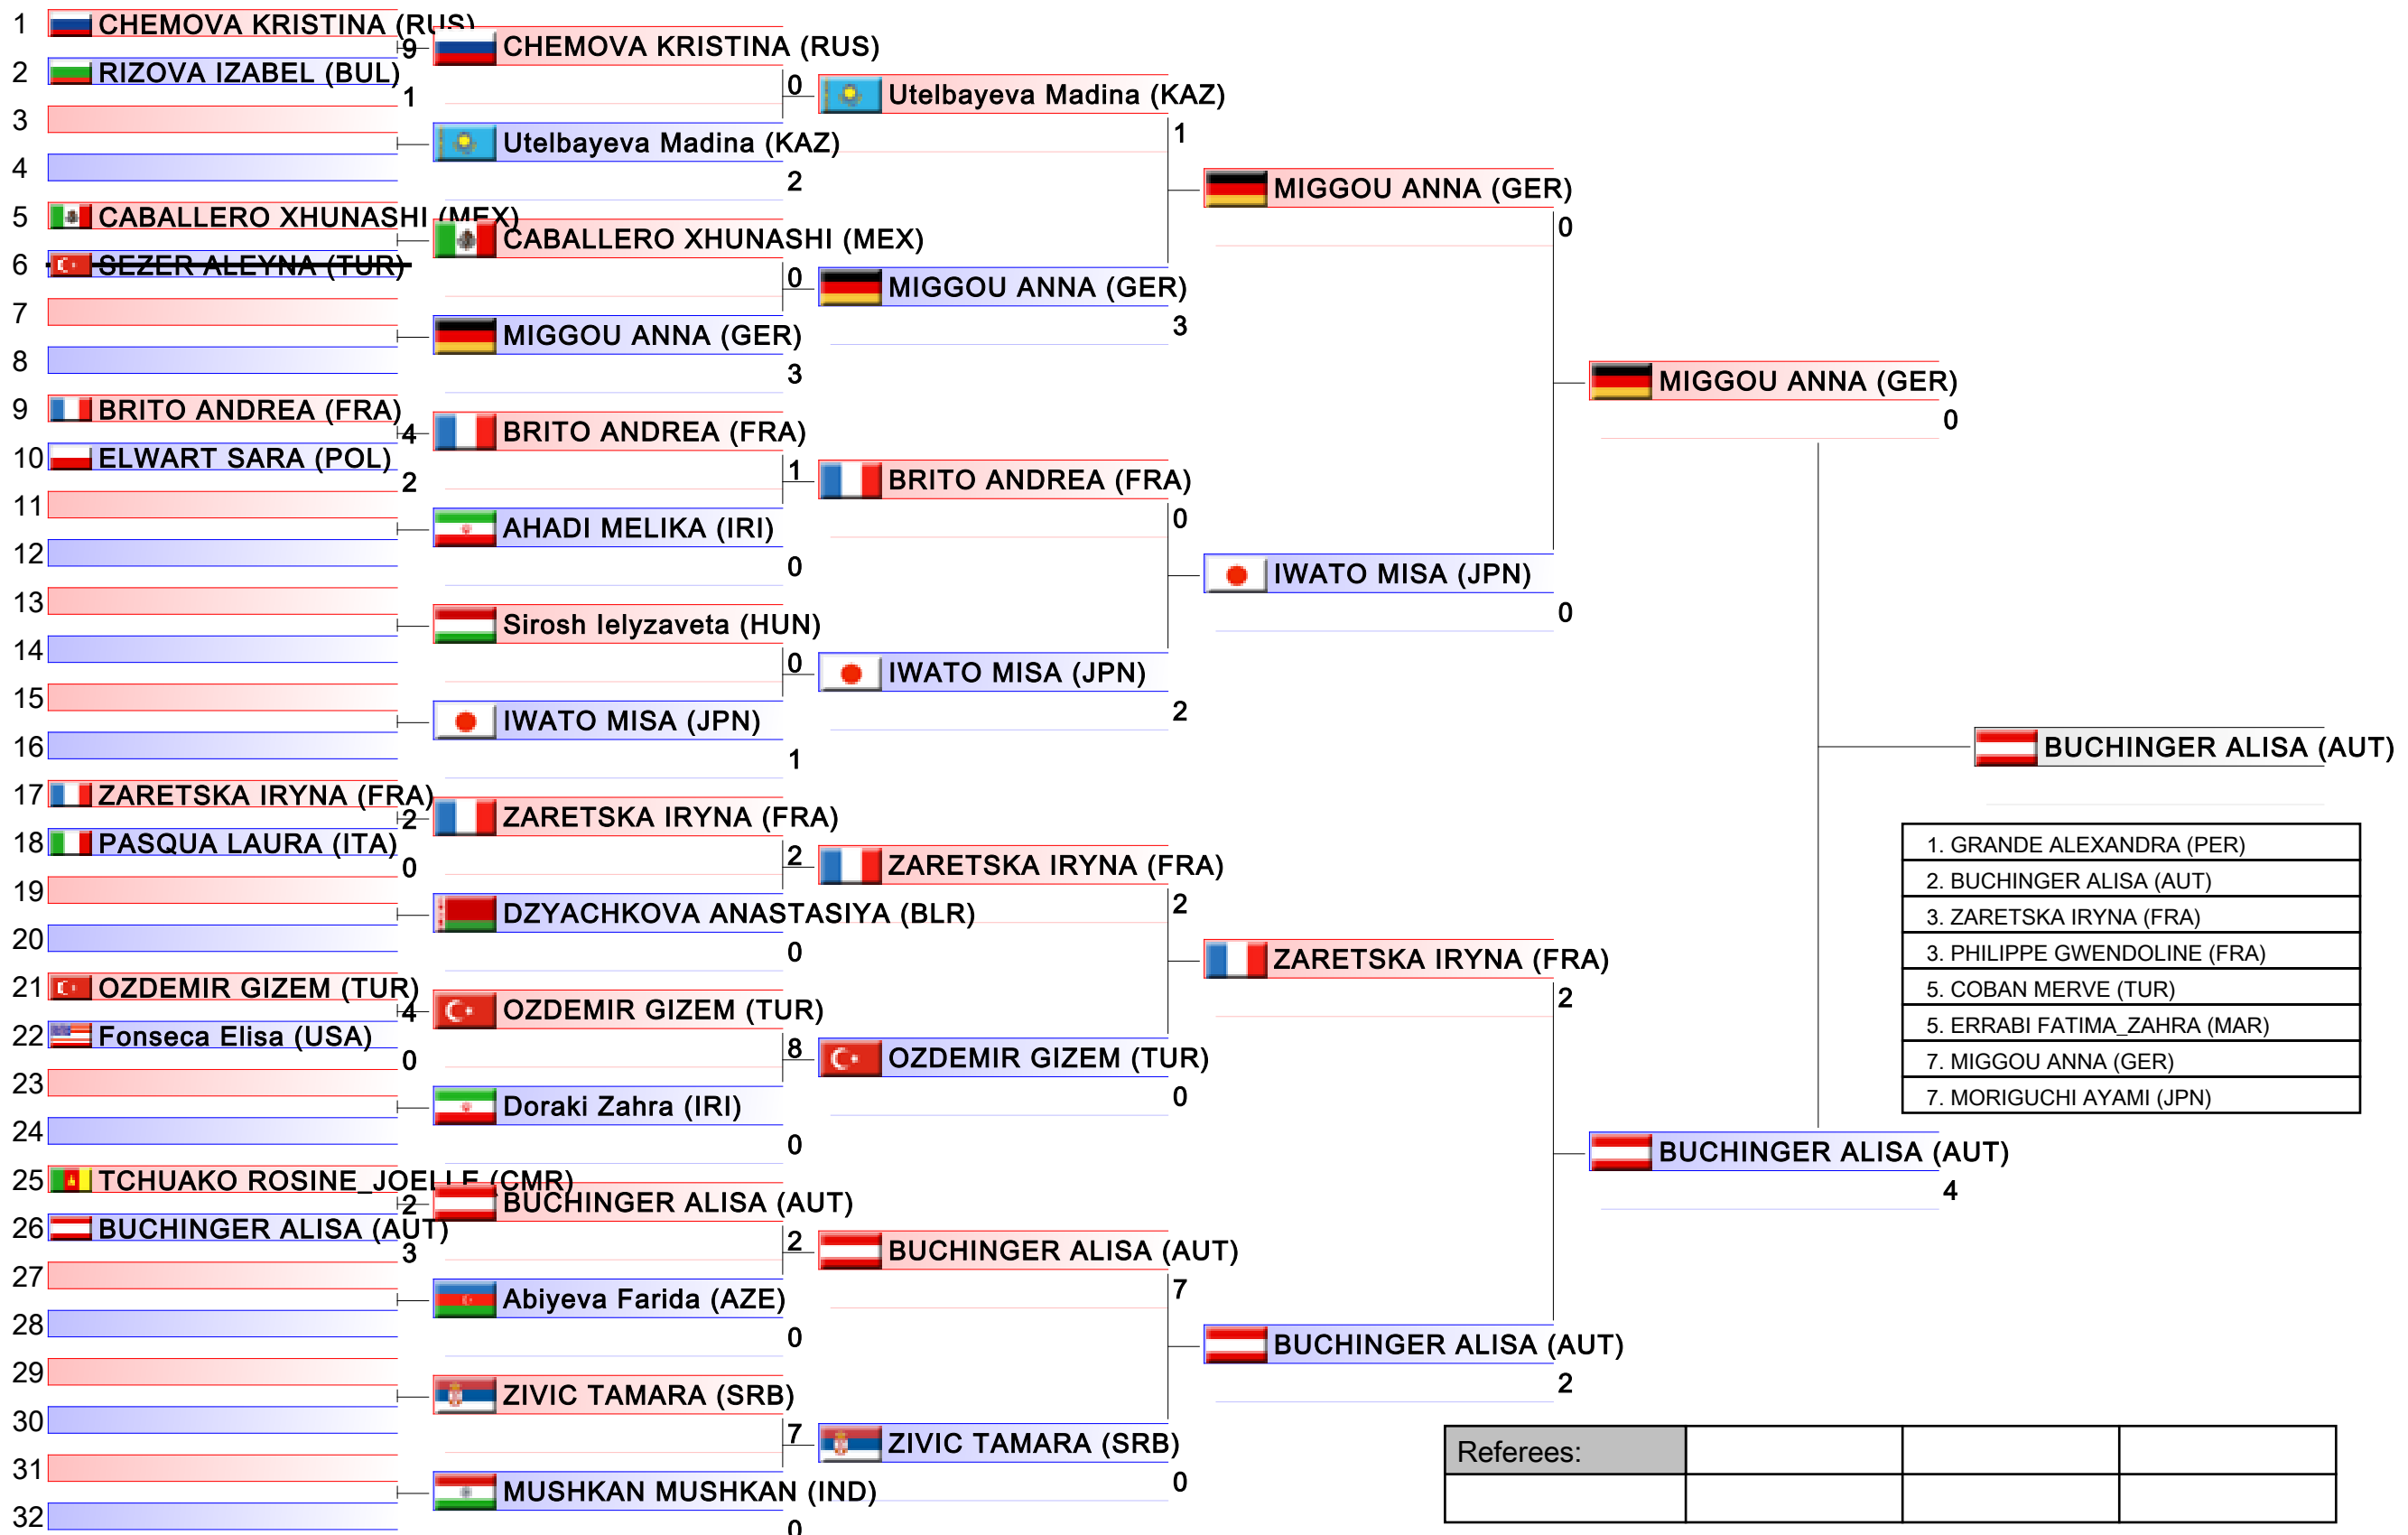

# Female Kumite -61 Kg

Karate1 Series A - Istanbul 2017, Istanbul, TUR

Tatami  
6 14:10

Pool  
2/4

**Female Kumite -61 Kg**  
Karate1 Series A - Istanbul 2017, Istanbul, TUR

Tatami  
3 14:25

Pool  
3/4