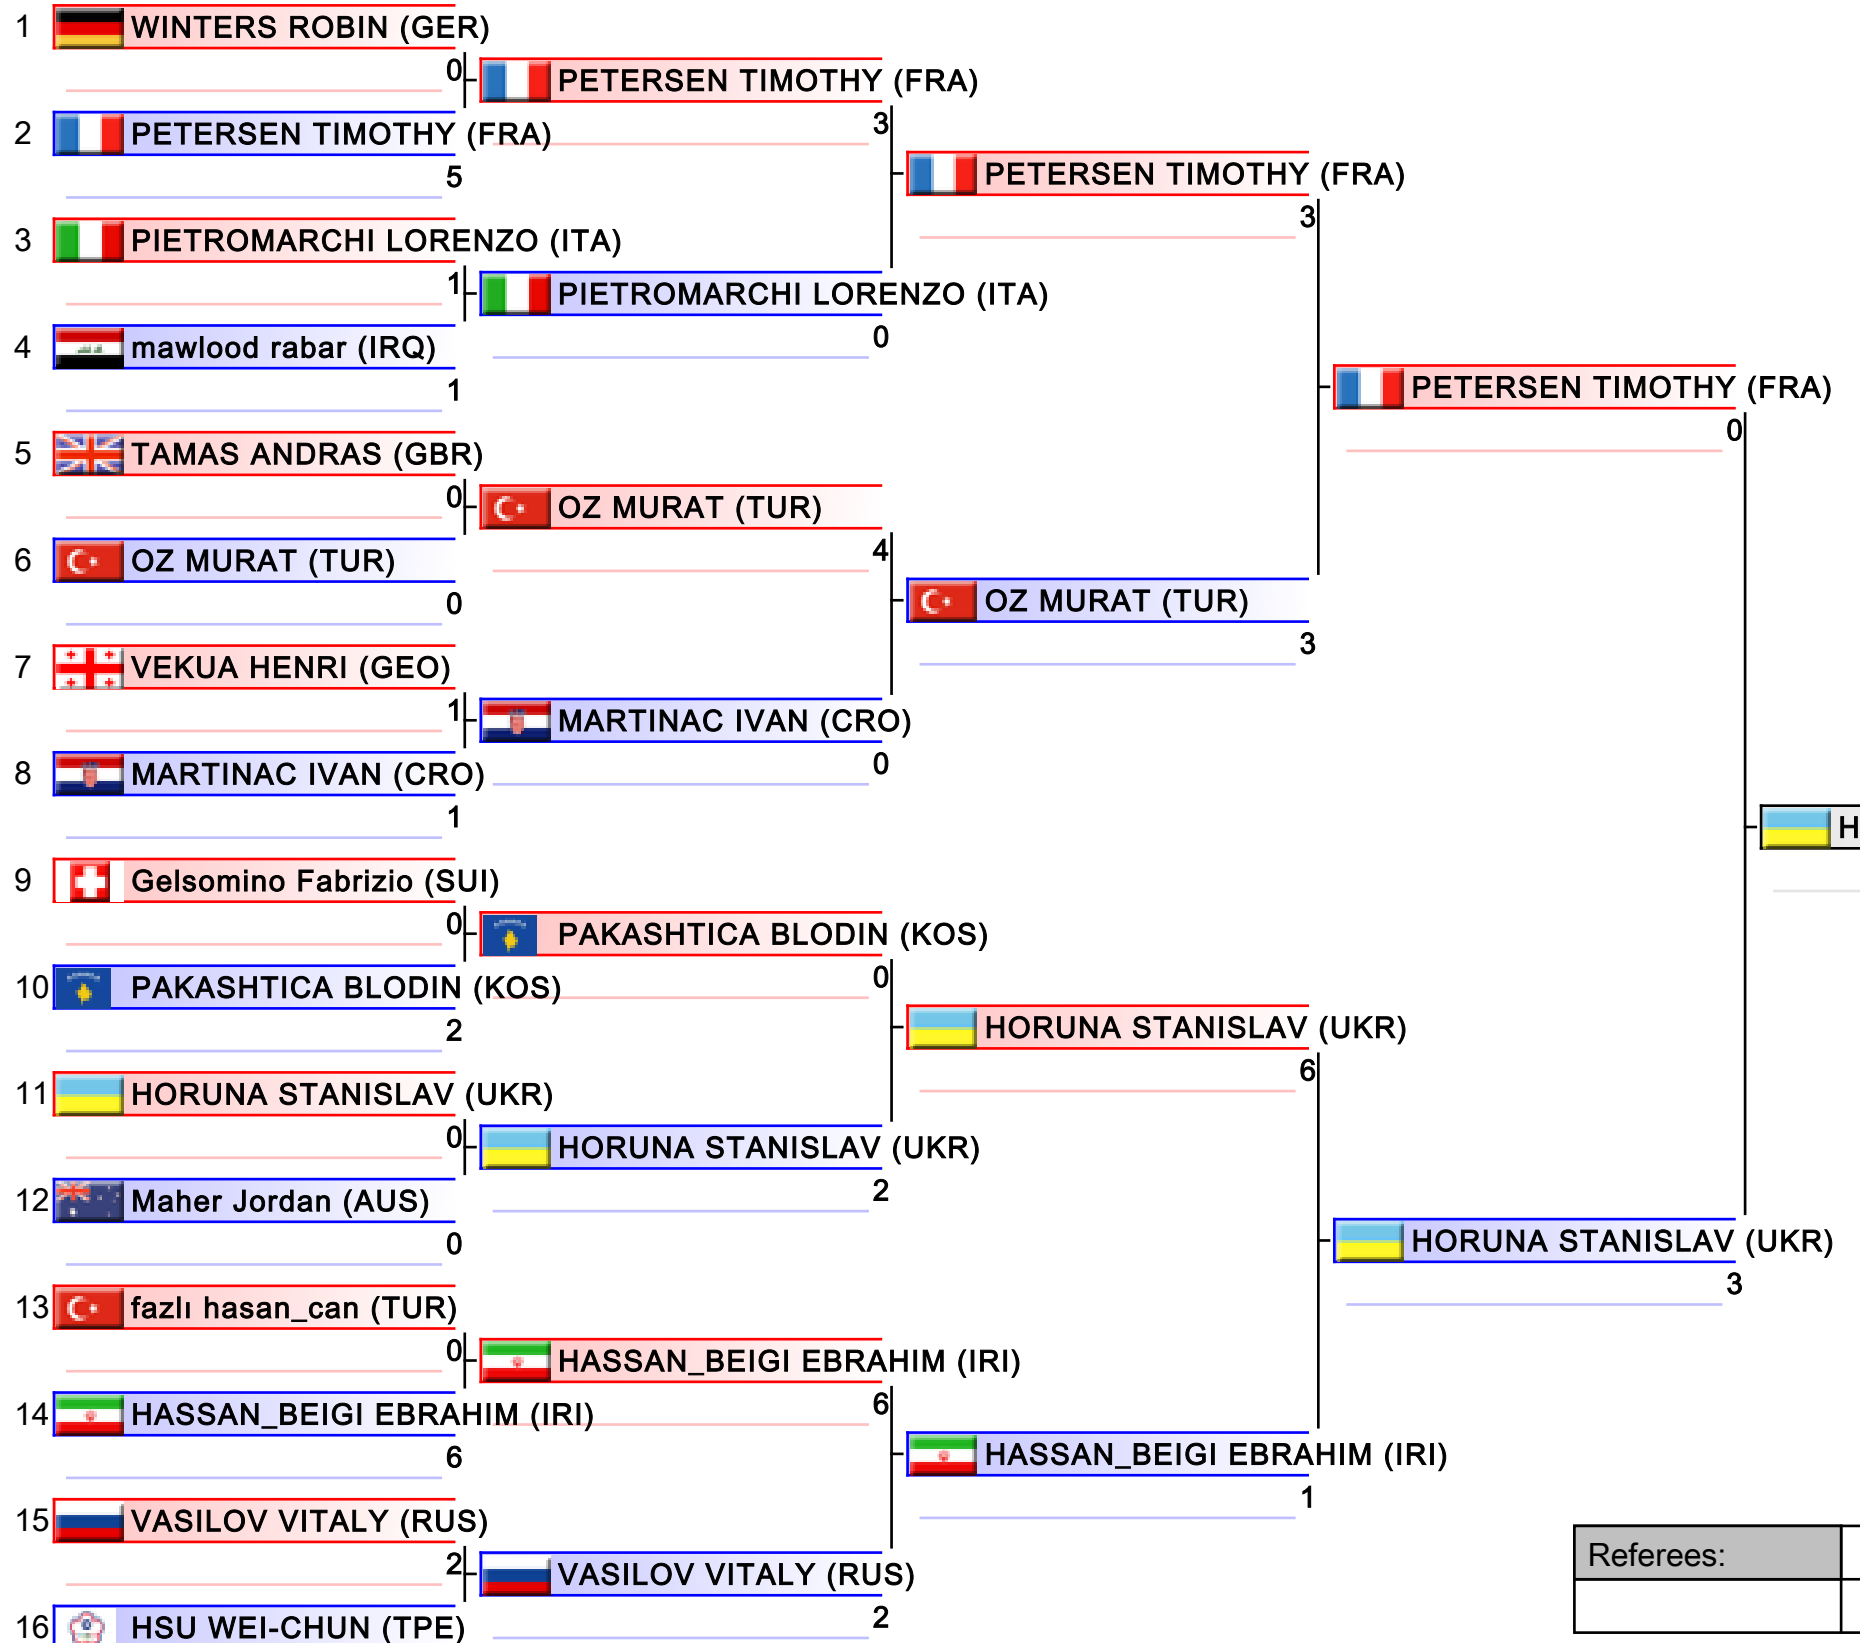

Male Kumite -75 Kg

Karate1 Series A - Istanbul 2017, Istanbul, TUR

Tatami
4 16:20

Pool
4/8

1. ASGARI_GHONCHEH BAHMAN (IRI)
2. NISHIMURA KEN (JPN)
3. HORUNA STANISLAV (UKR)
3. Aghayev Rafael (AZE)
5. OTABOLAEV DASTONBEK (UZB)
5. GHULAM_ABBAS SAADI (PAK)
7. PINARBASI NECATI (TUR)
7. GARIBOVIC ENES (CRO)

Referees: