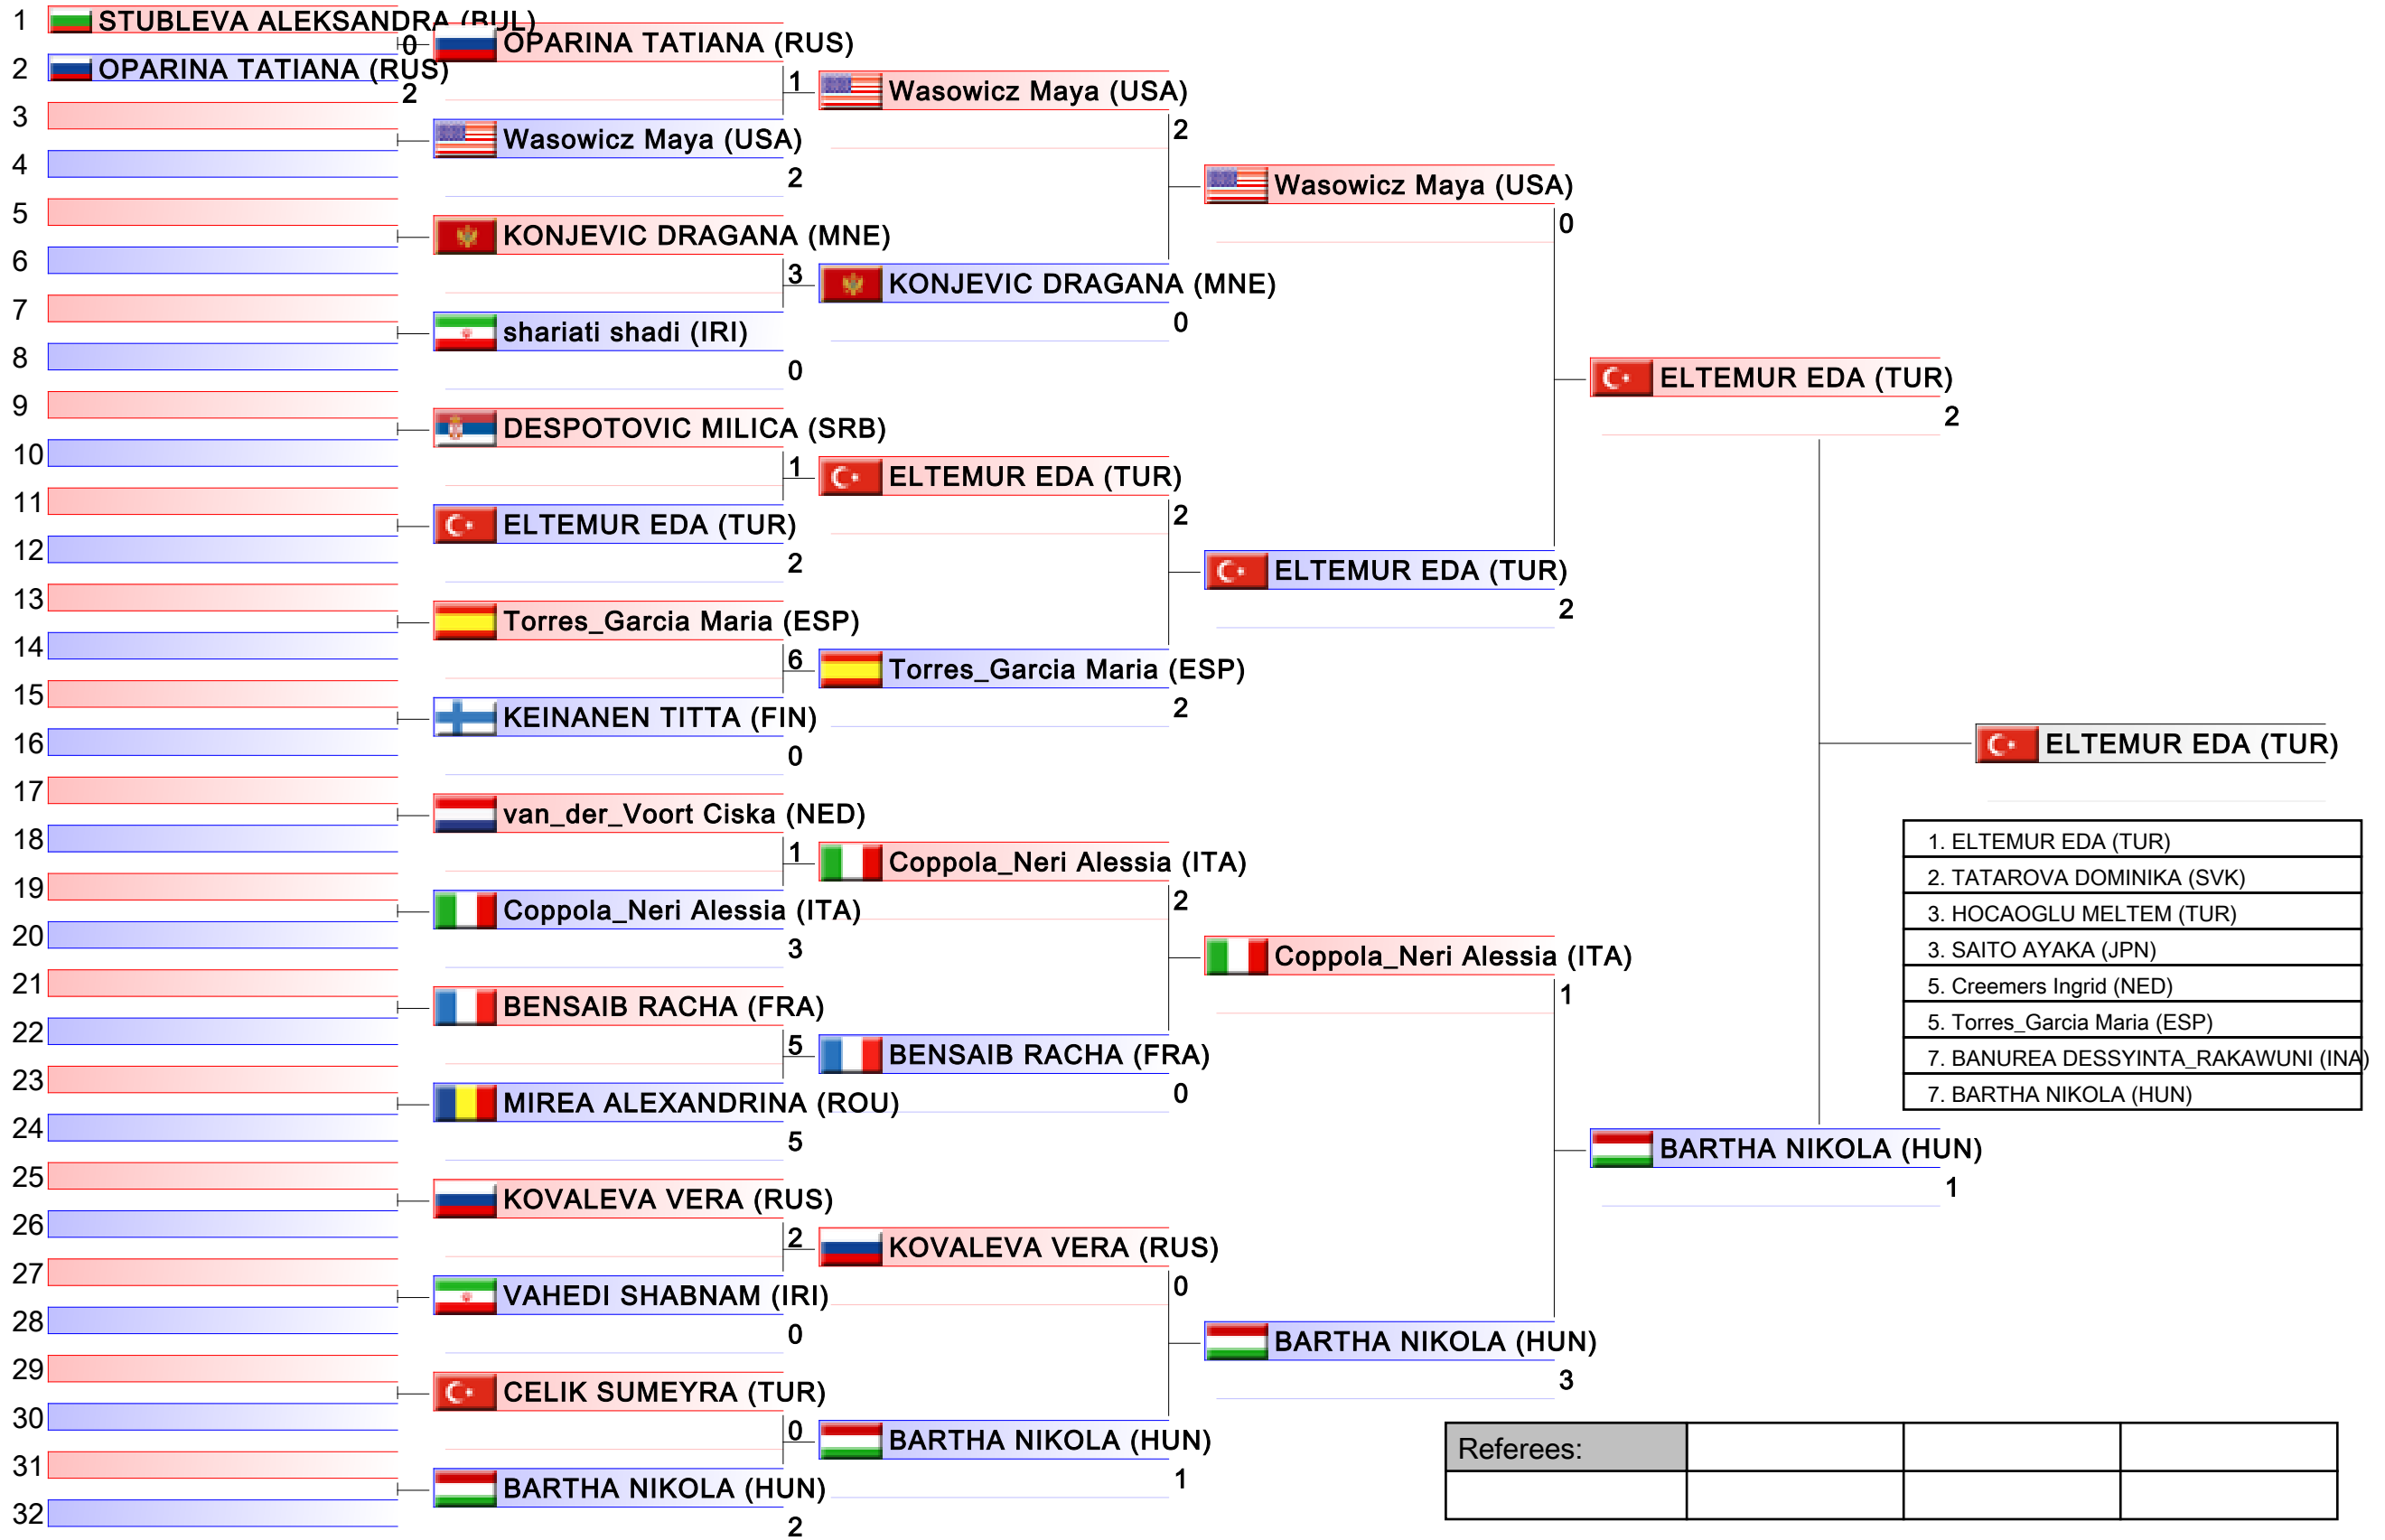

Female Kumite 68+ Kg
Karate1 Series A - Istanbul 2017, Istanbul, TUR

Tatami 5 12:05
Pool 3/4

Referees: