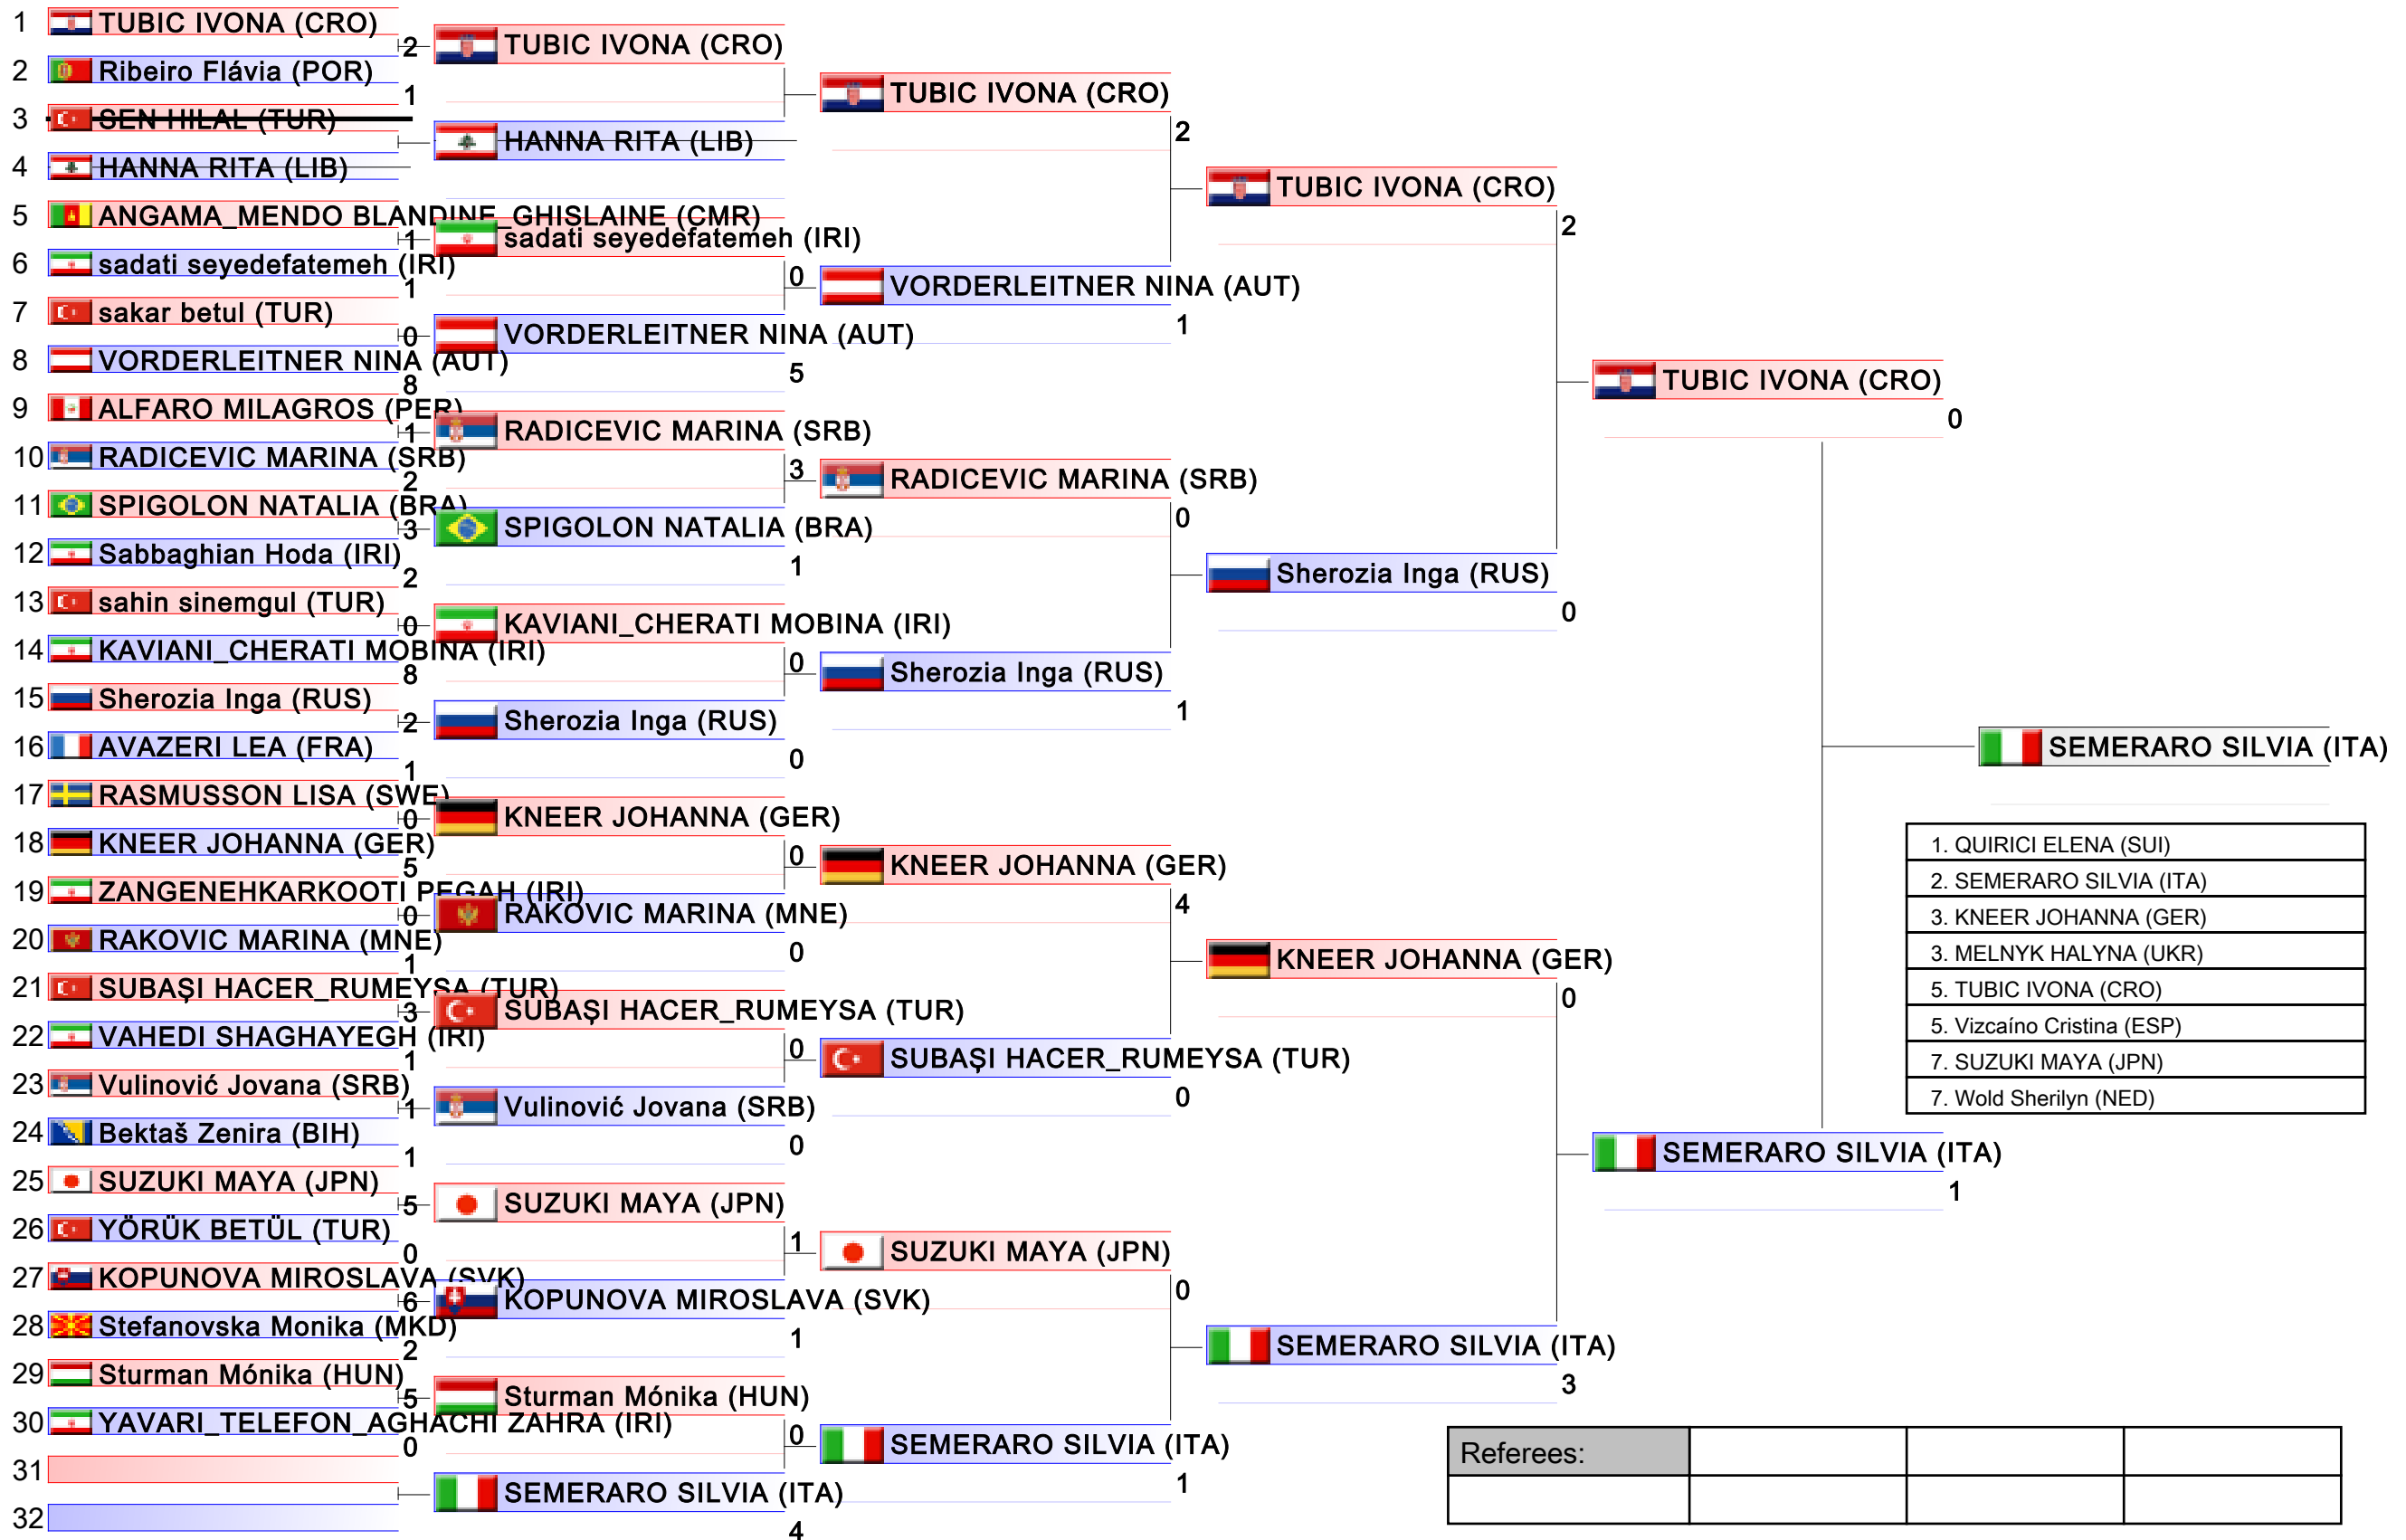

Female Kumite -68 Kg

Karate1 Series A - Istanbul 2017, Istanbul, TUR

Tatami
5 09:00

Pool
1/2

Referees: