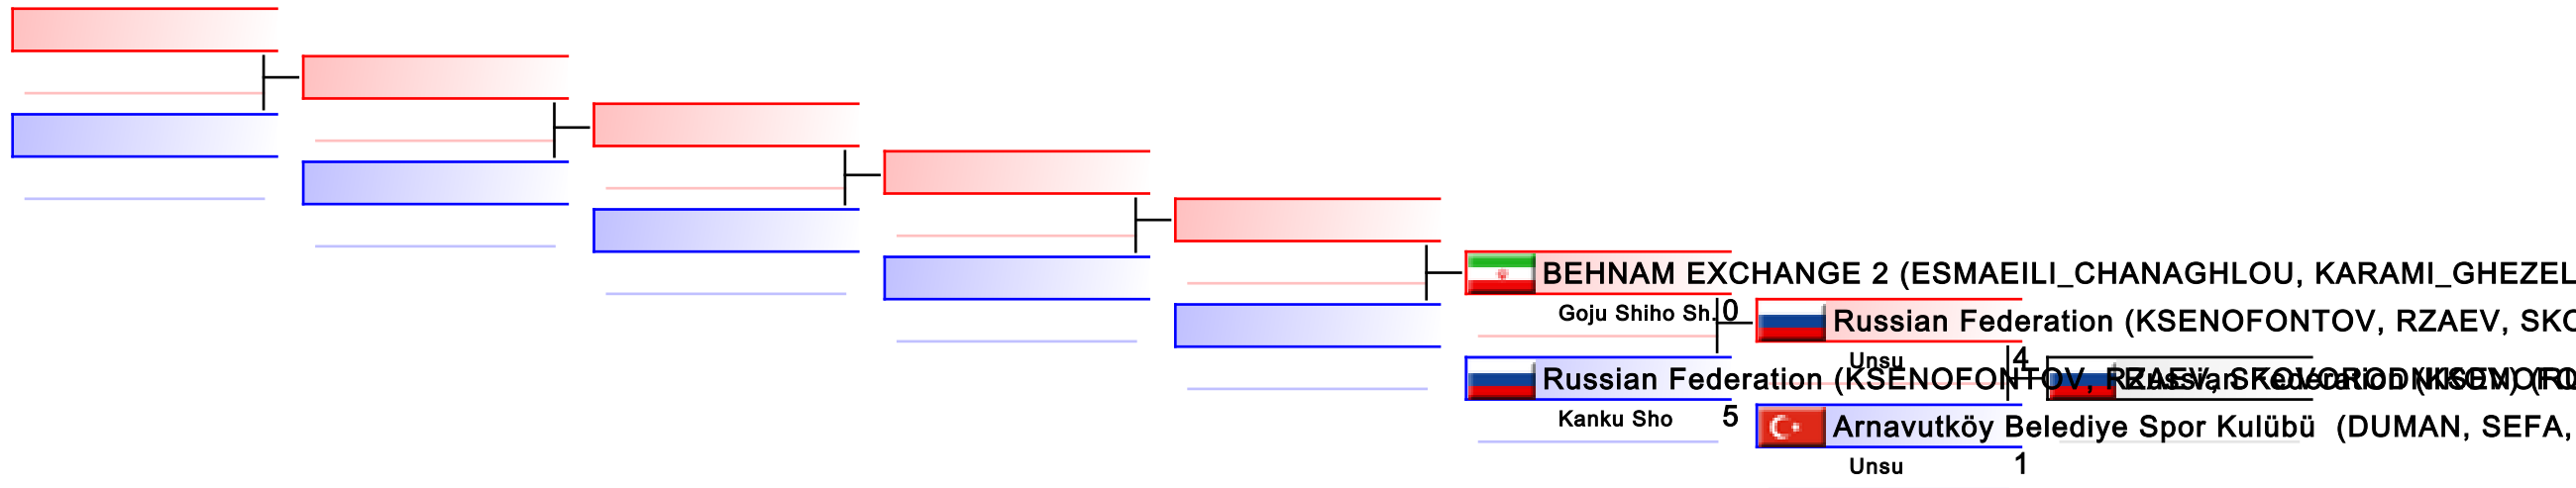

Male Team Kata

Karate1 Series A - Istanbul 2017

Tatami
3 08:45

Pool
1

(c)sportdata GmbH & Co KG 2000-2017(2017-09-24 19:22) -WKF Approved- v 9.6.1 build 1 License: SDIL 2017 (expire 2017-12-31)