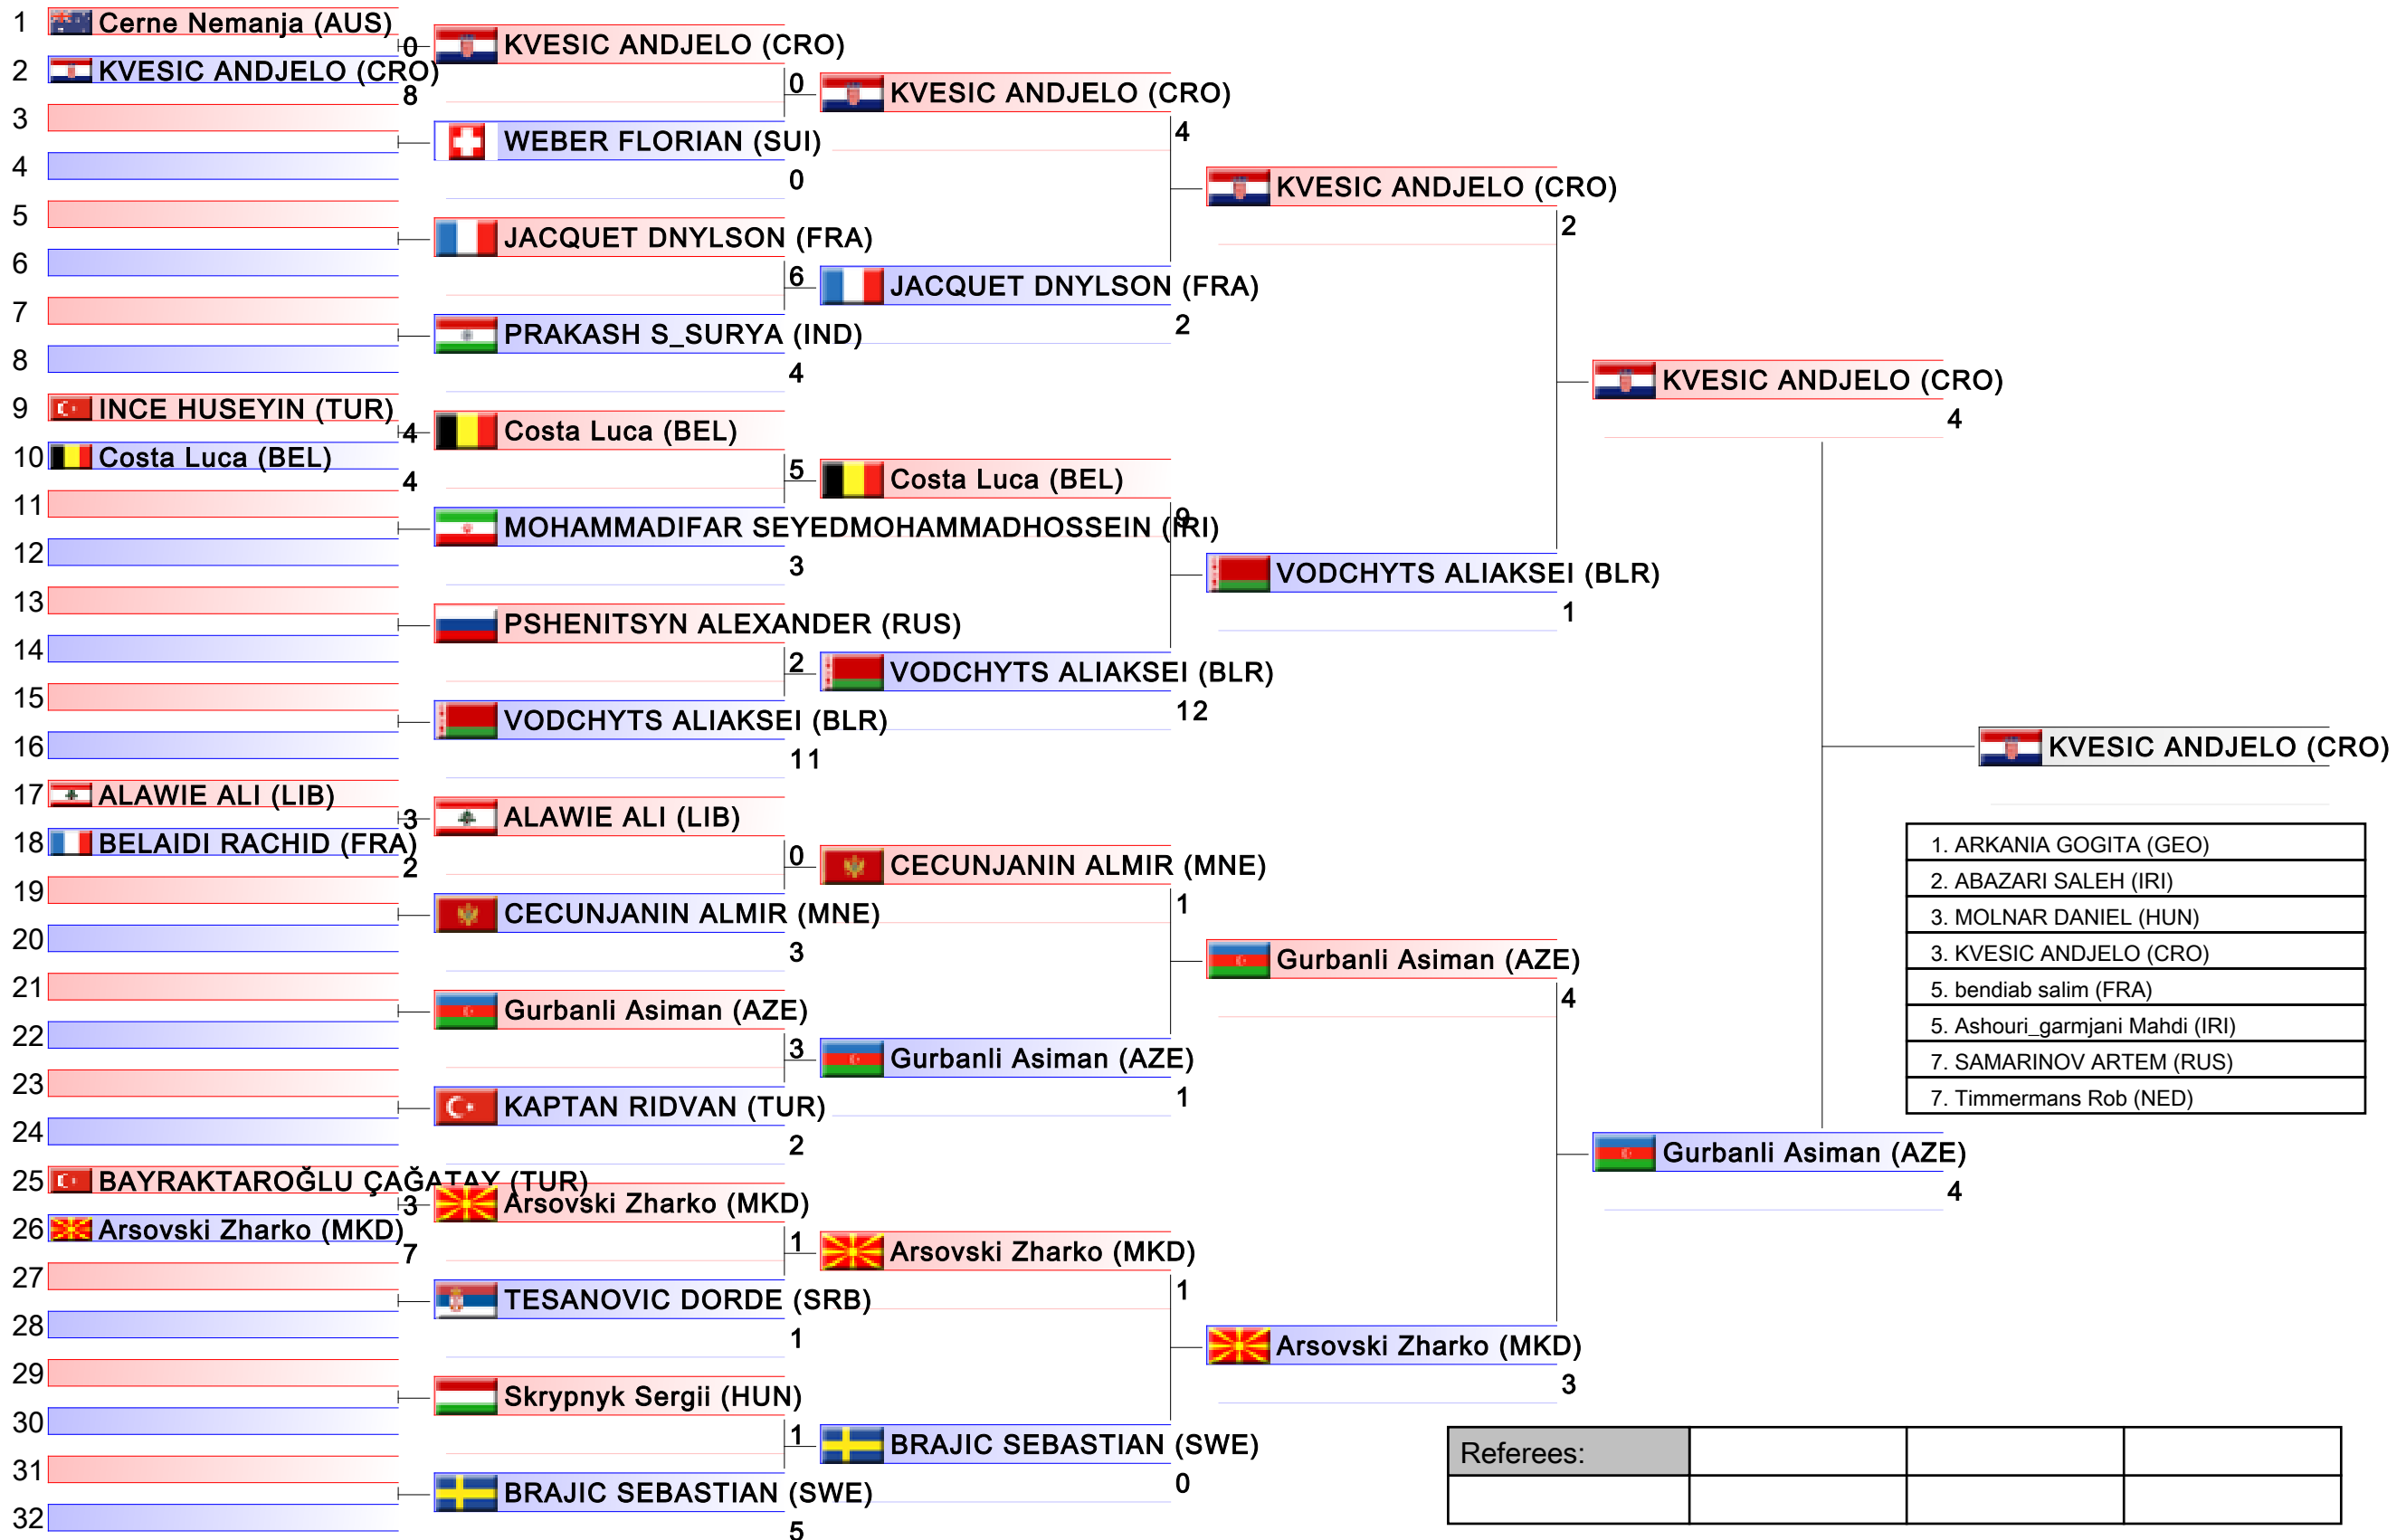

Male Kumite 84+ Kg

Karate1 Series A - Istanbul 2017, Istanbul, TUR

Tatami
1 09:00

Pool
1/4