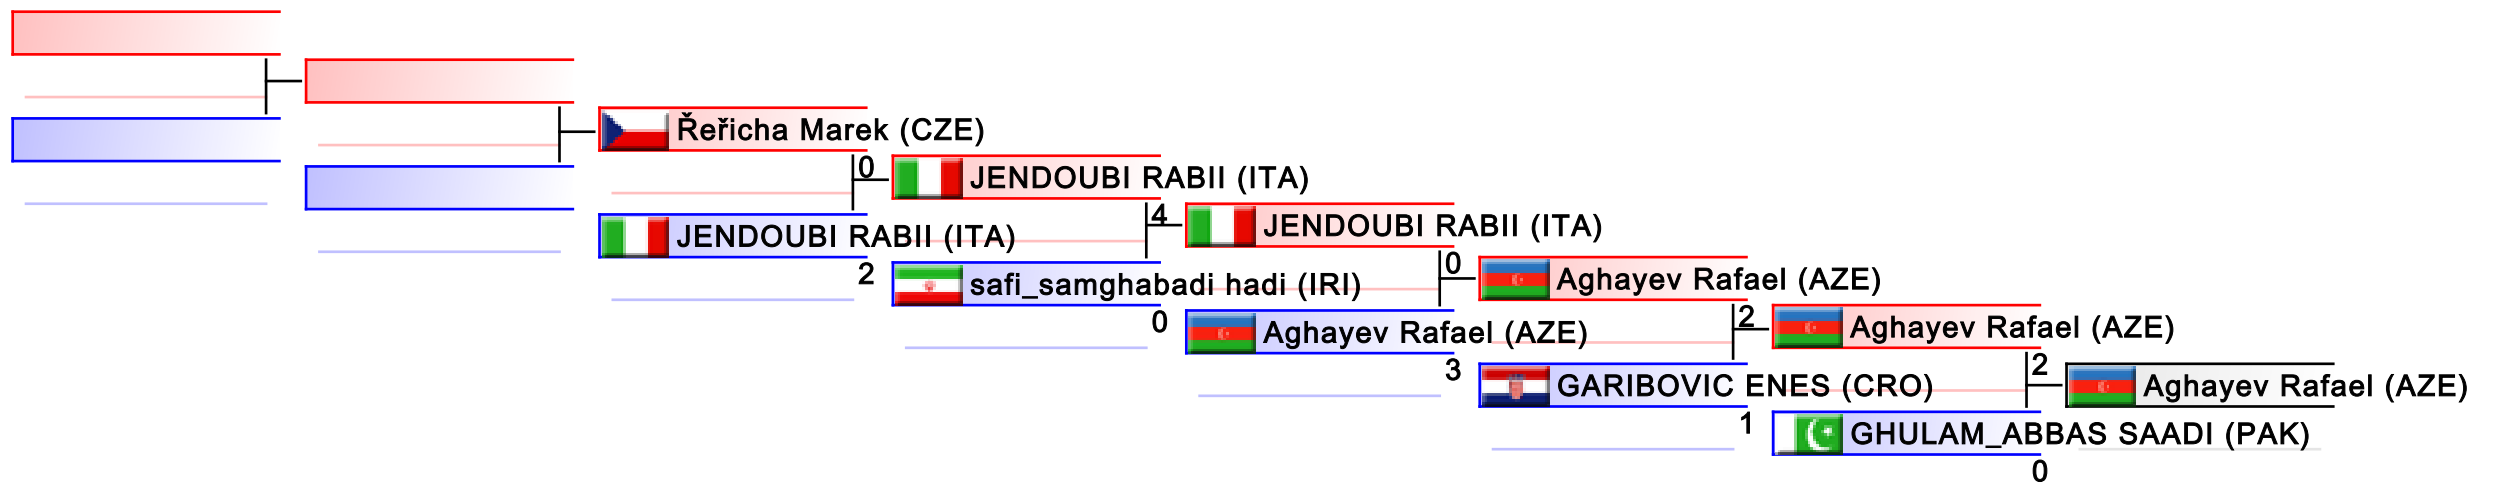

REPECHAGE: (4,5,6,7,8,1,2,3)