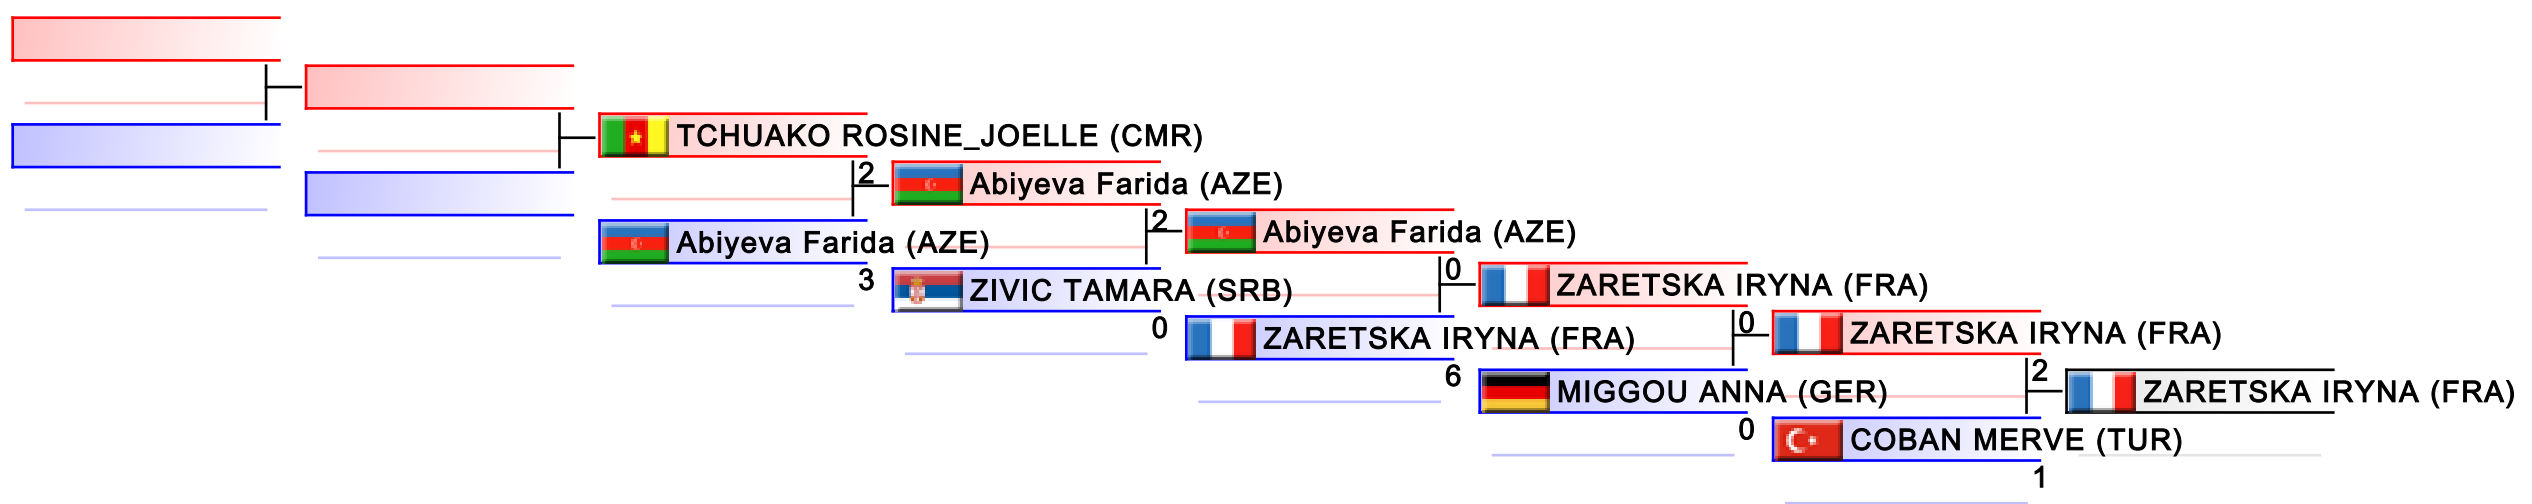

REPECHAGE: (1,2,3,4)