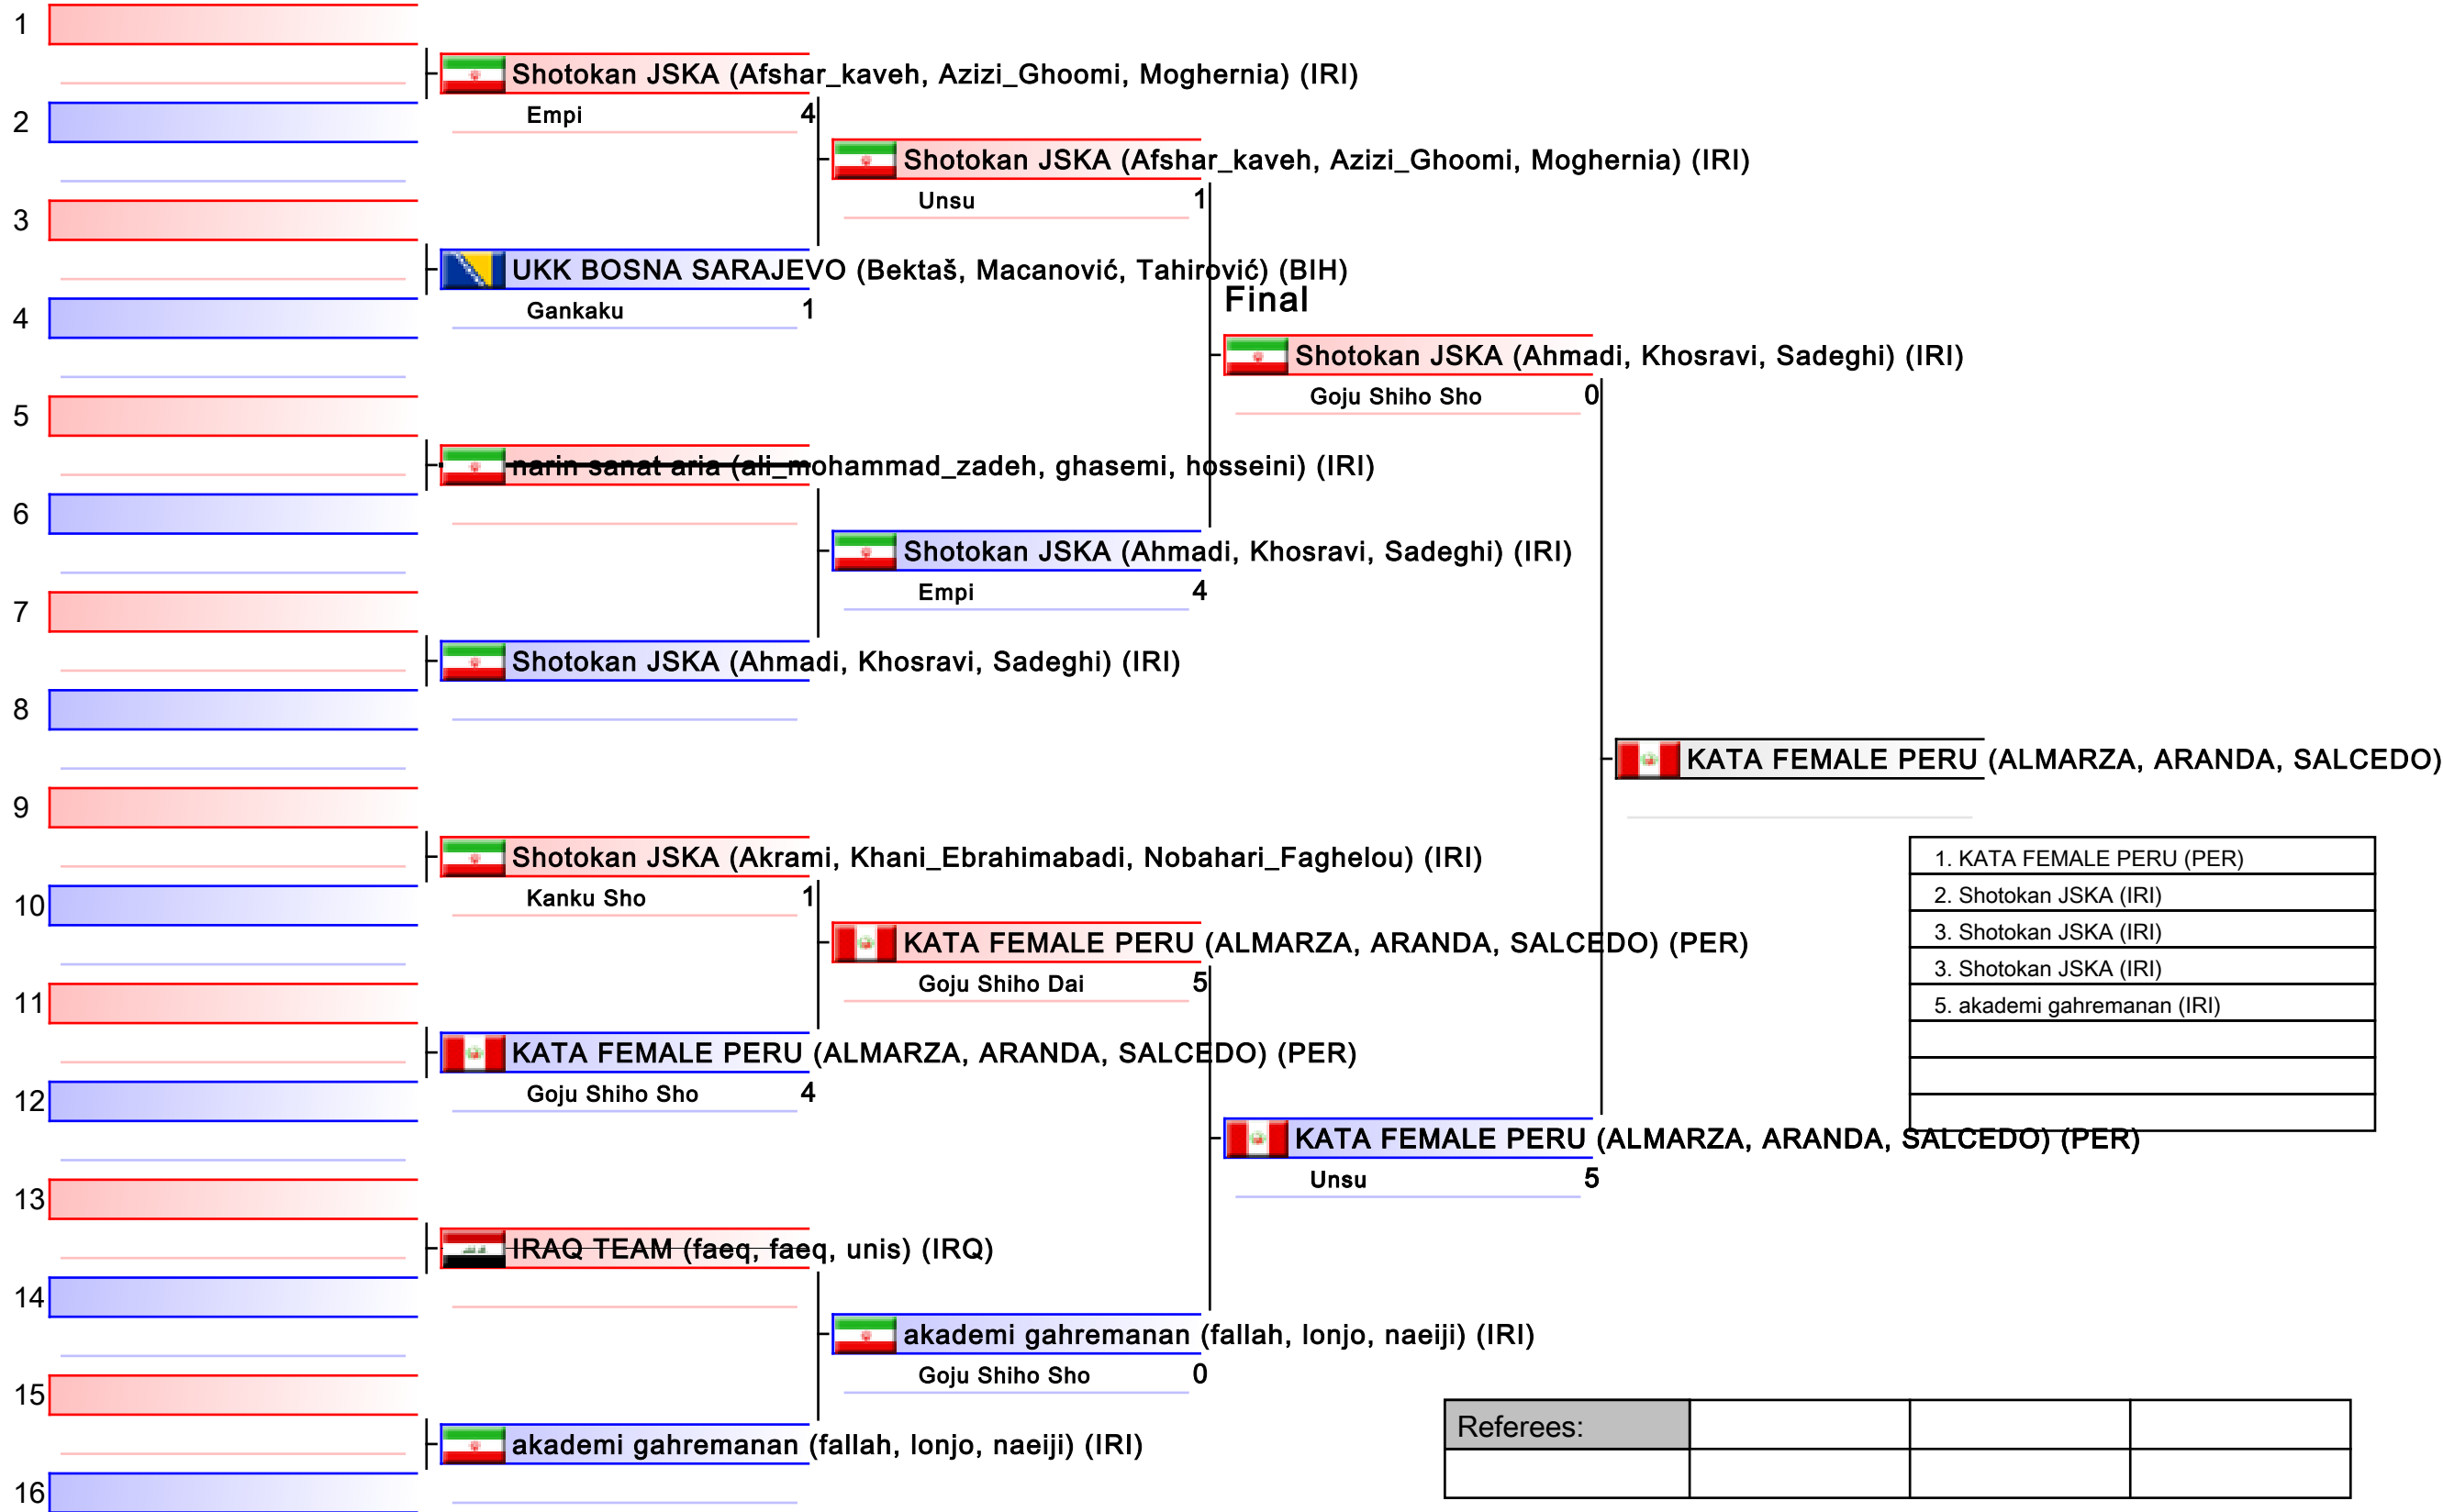

Female Team Kata

Karate1 Series A - Istanbul 2017, Istanbul, TUR

Tatami
1 08:00

Pool
1/1

1. KATA FEMALE PERU (PER)
2. Shotokan JSKA (IRI)
3. Shotokan JSKA (IRI)
3. Shotokan JSKA (IRI)
5. akademi gahremanan (IRI)

Referees: