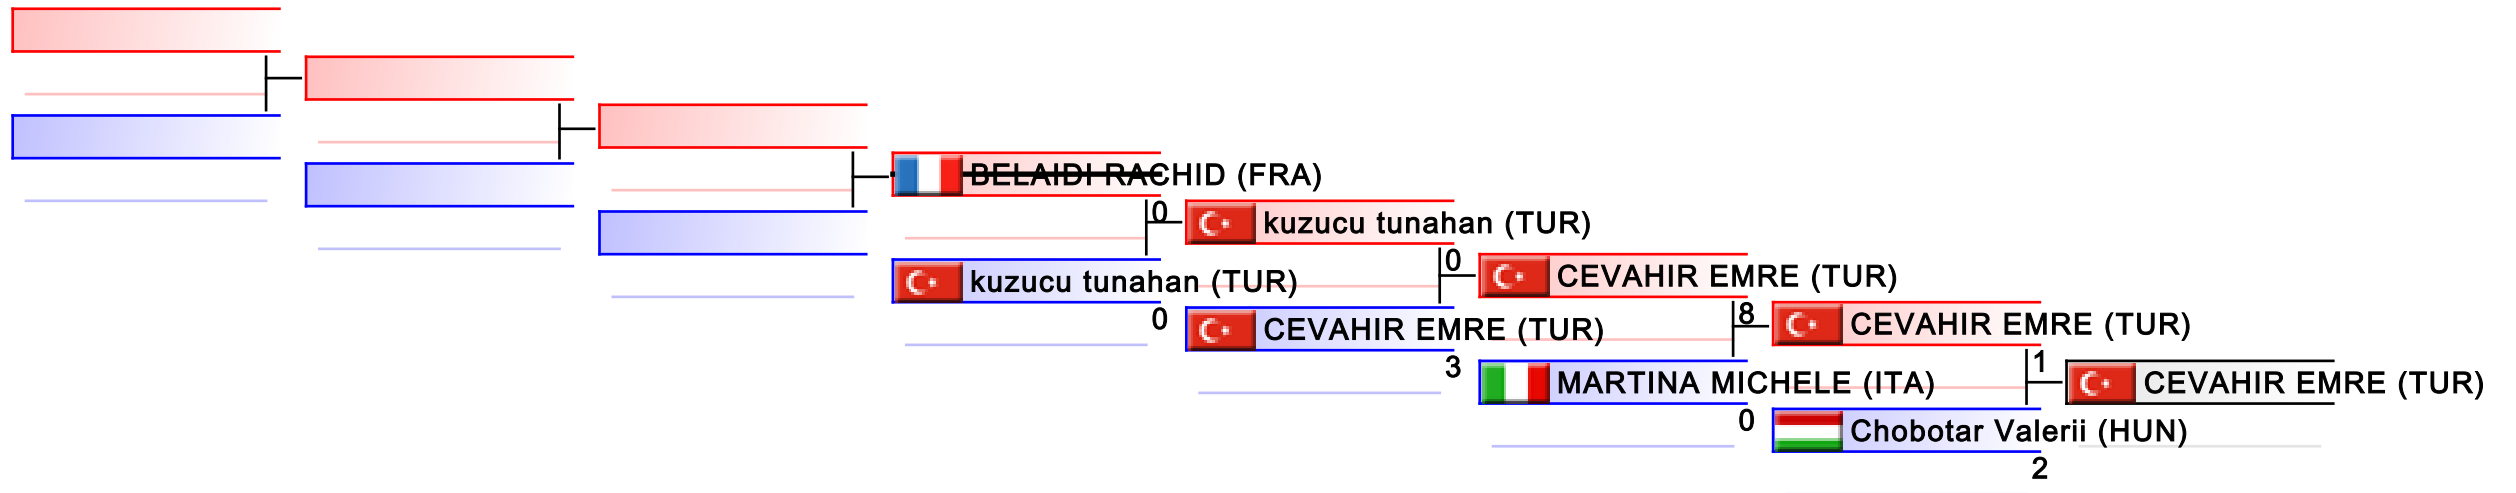

REPECHAGE: (1,2,3,4)

Referees: