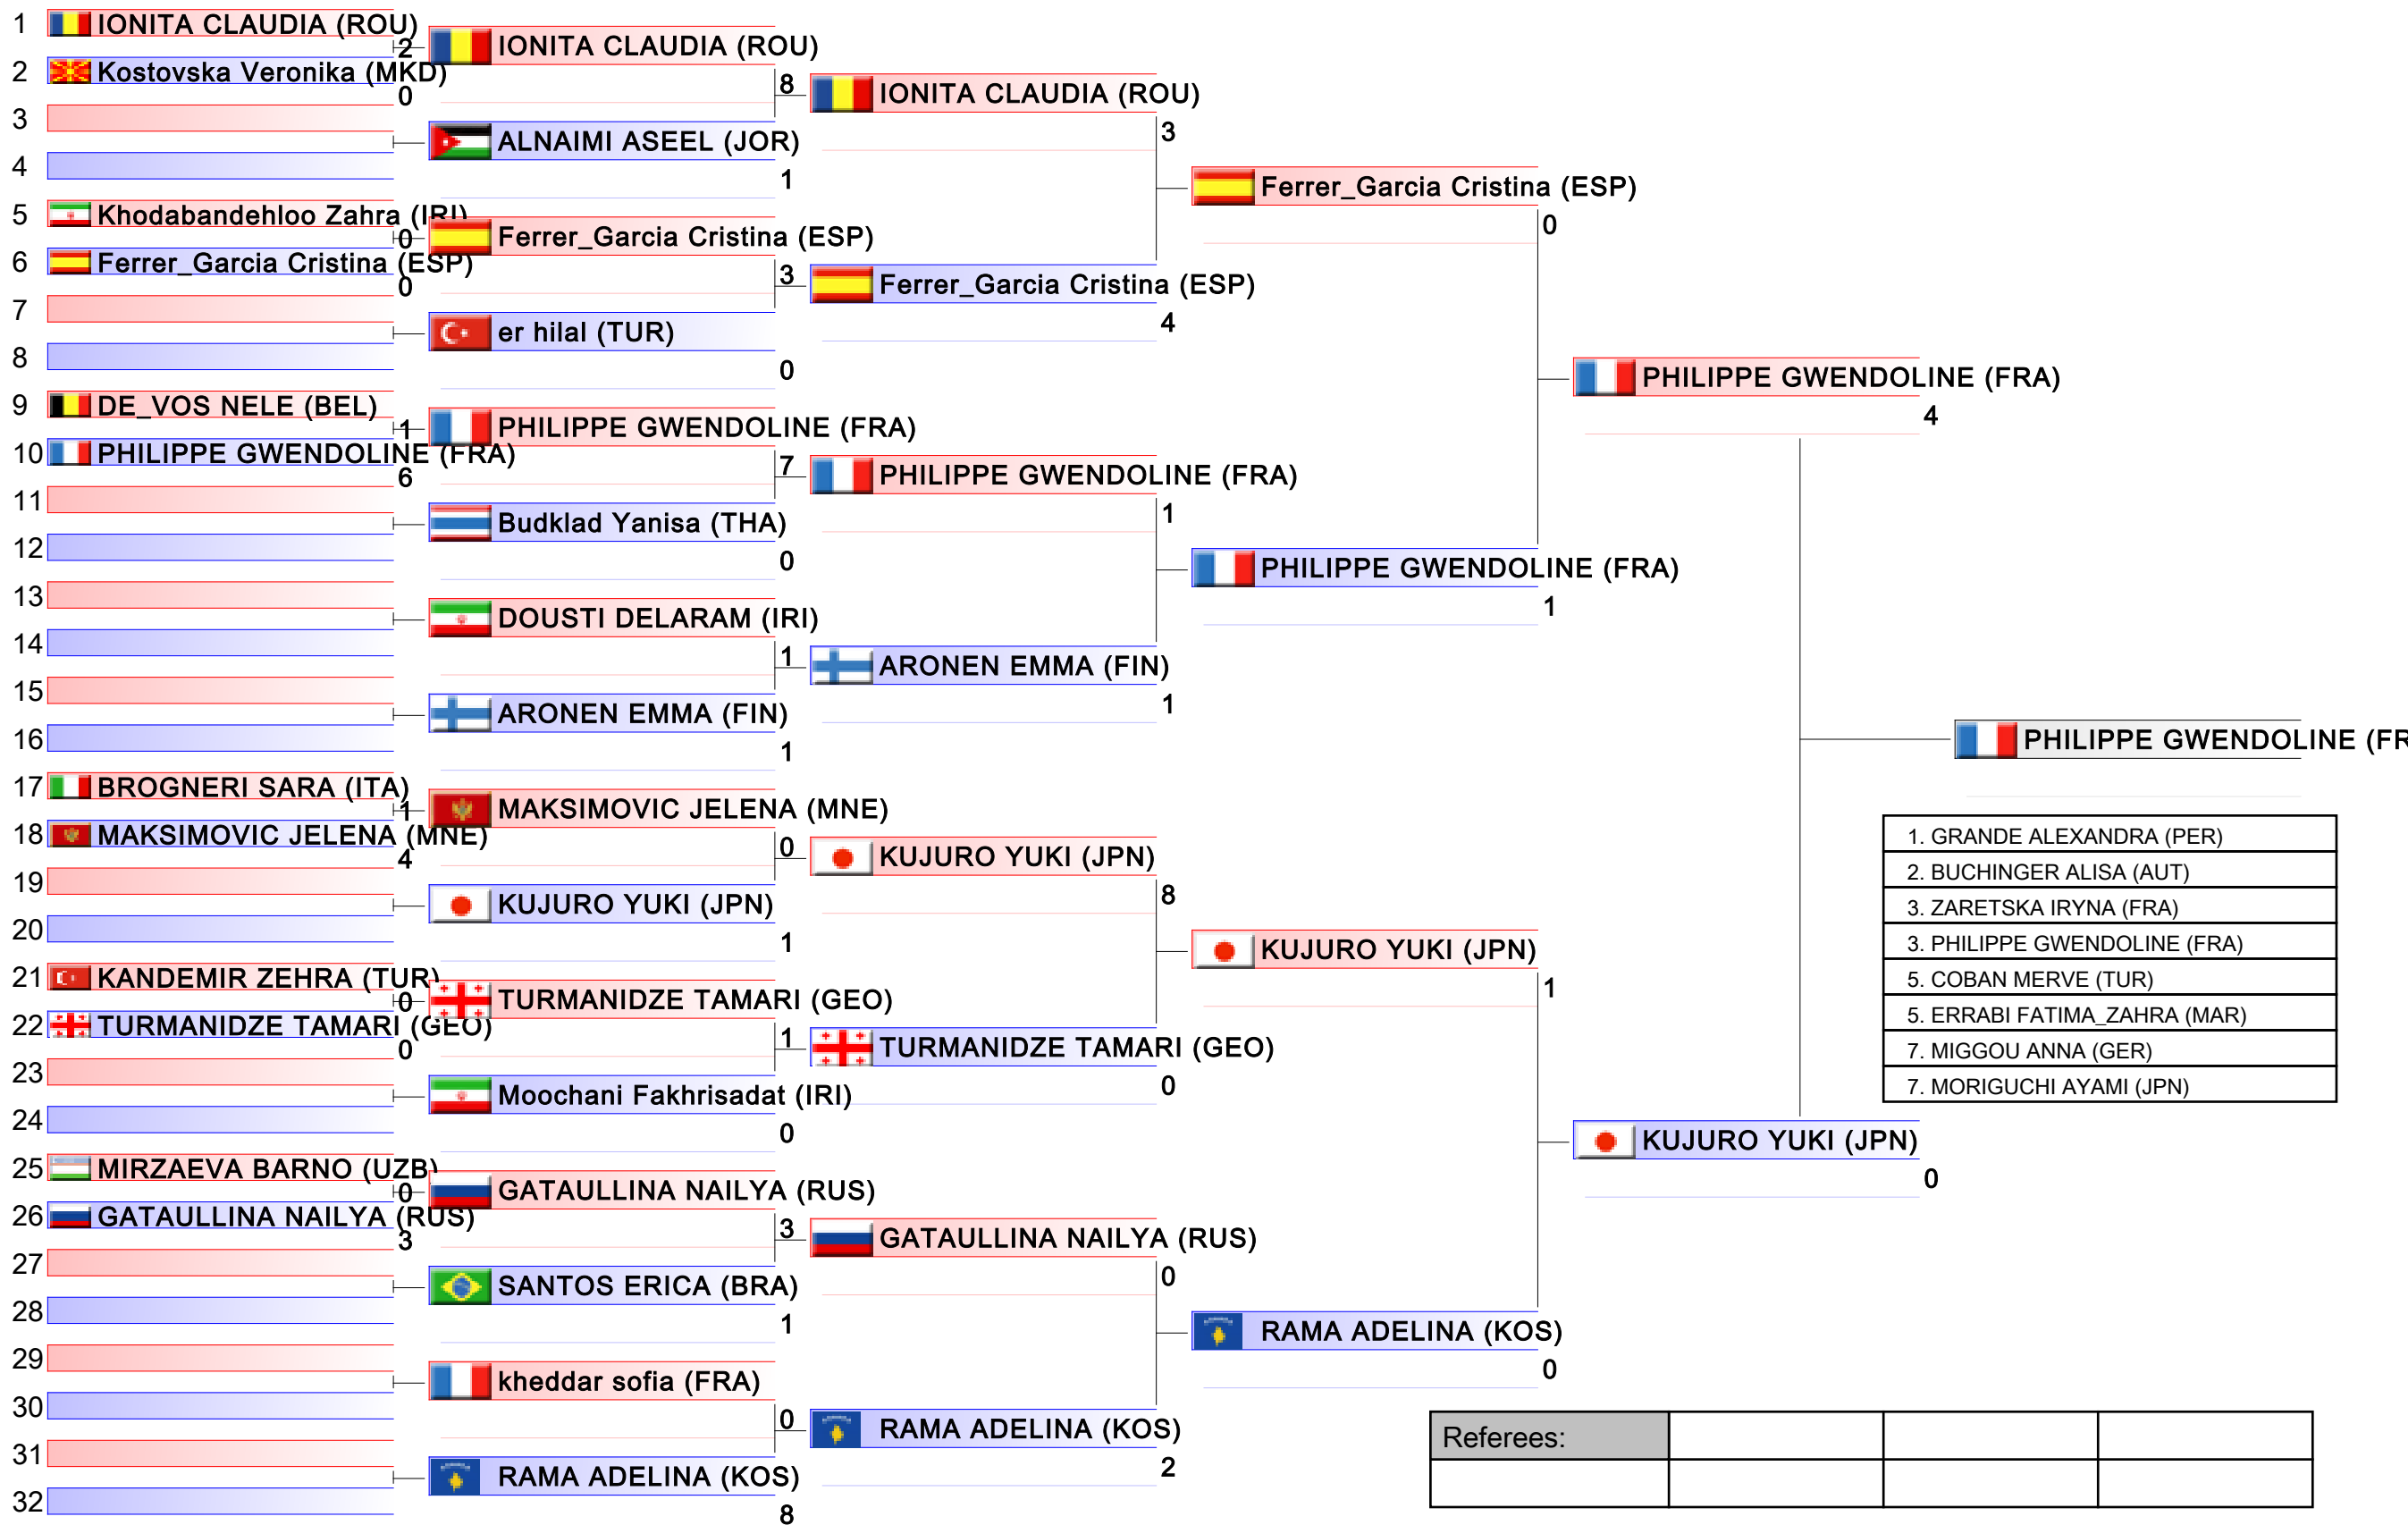

Female Kumite -61 Kg

Karate1 Series A - Istanbul 2017, Istanbul, TUR

Tatami
5 14:10

Pool
1/4

1. GRANDE ALEXANDRA (PER)
2. BUCHINGER ALISA (AUT)
3. ZARETSKA IRYNA (FRA)
3. PHILIPPE GWENDOLINE (FRA)
5. COBAN MERVE (TUR)
5. ERRABI FATIMA_ZAHRA (MAR)
7. MIGGOU ANNA (GER)
7. MORIGUCHI AYAMI (JPN)

Referees: