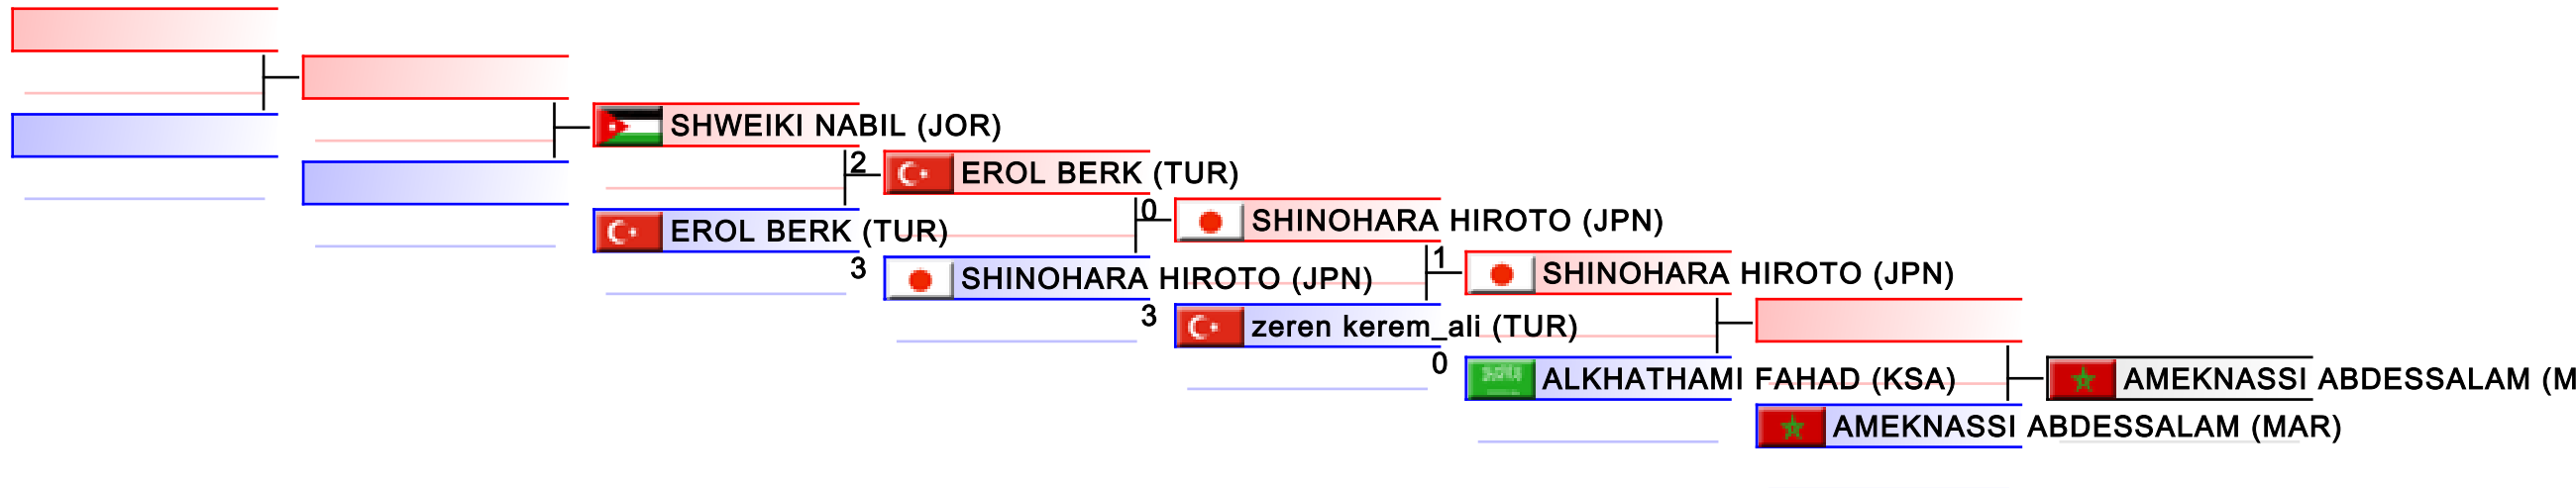

# Male Kumite -67 Kg

Karate1 Series A - Istanbul 2017

(c)sportdata GmbH & Co KG 2000-2017(2017-09-24 19:22) -WKF Approved- v 9.6.1 build 1 License: SDIL 2017 (expire 2017-12-31)

Tatami

1 15:55

Pool

1,2,3,4,5 6,7,8