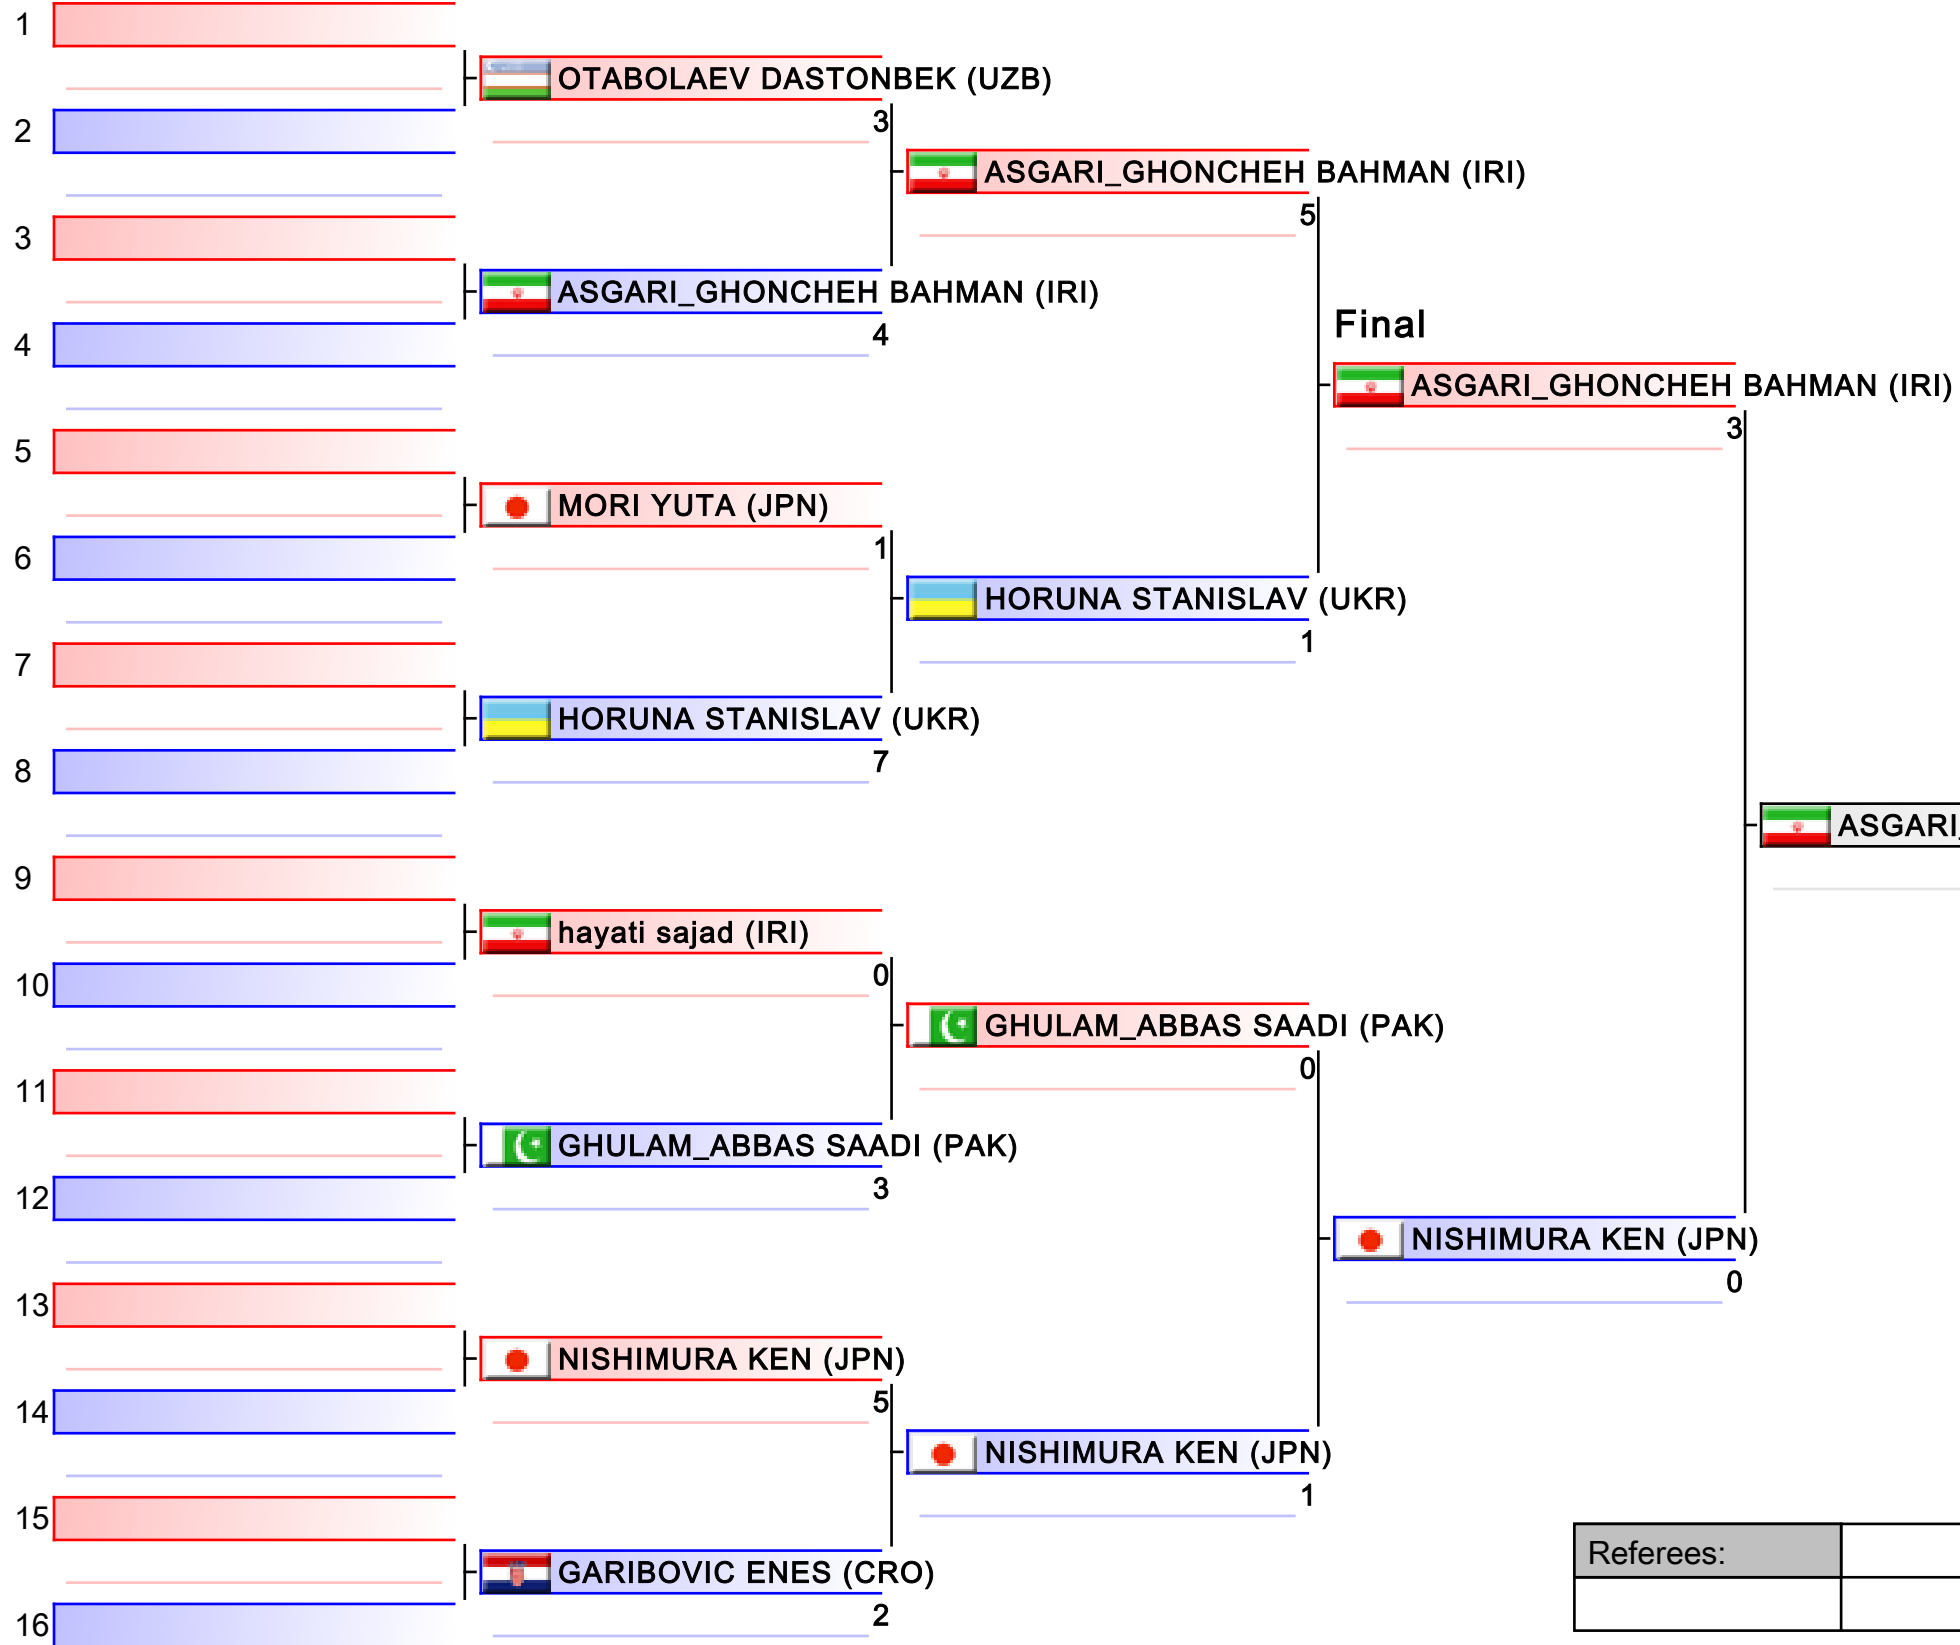

Pool winner-Male Kumite -75 Kg
Karate1 Series A - Istanbul 2017, Istanbul, TUR

Tatami
5 18:20

Pool
1/1

1. ASGARI_GHONCHEH BAHMAN (IRI)
2. NISHIMURA KEN (JPN)
3. HORUNA STANISLAV (UKR)
3. Aghayev Rafael (AZE)
5. OTABOLAEV DASTONBEK (UZB)
5. GHULAM_ABBAS SAADI (PAK)
7. PINARBASI NECATI (TUR)
7. GARIBOVIC ENES (CRO)

Referees: