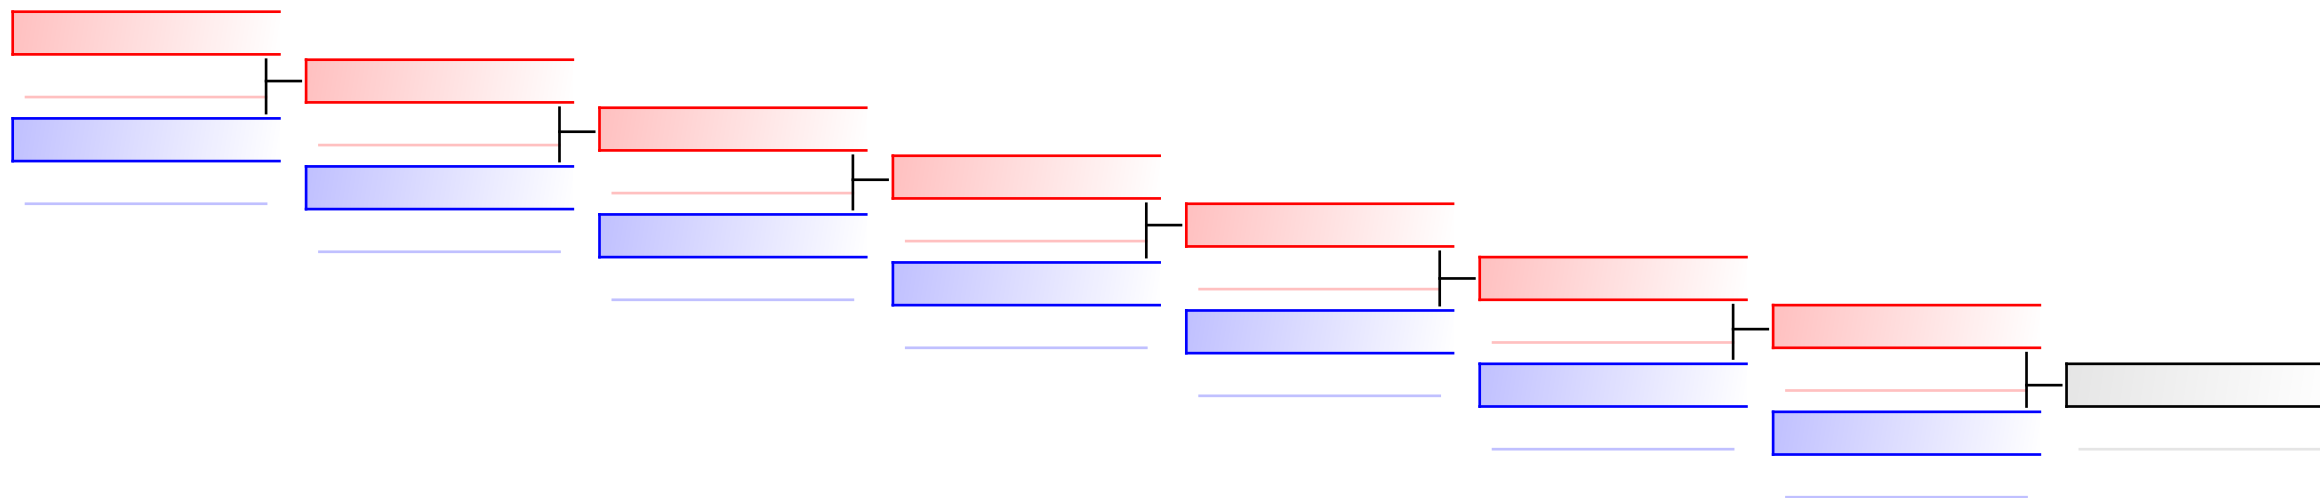

REPECHAGE: (1)