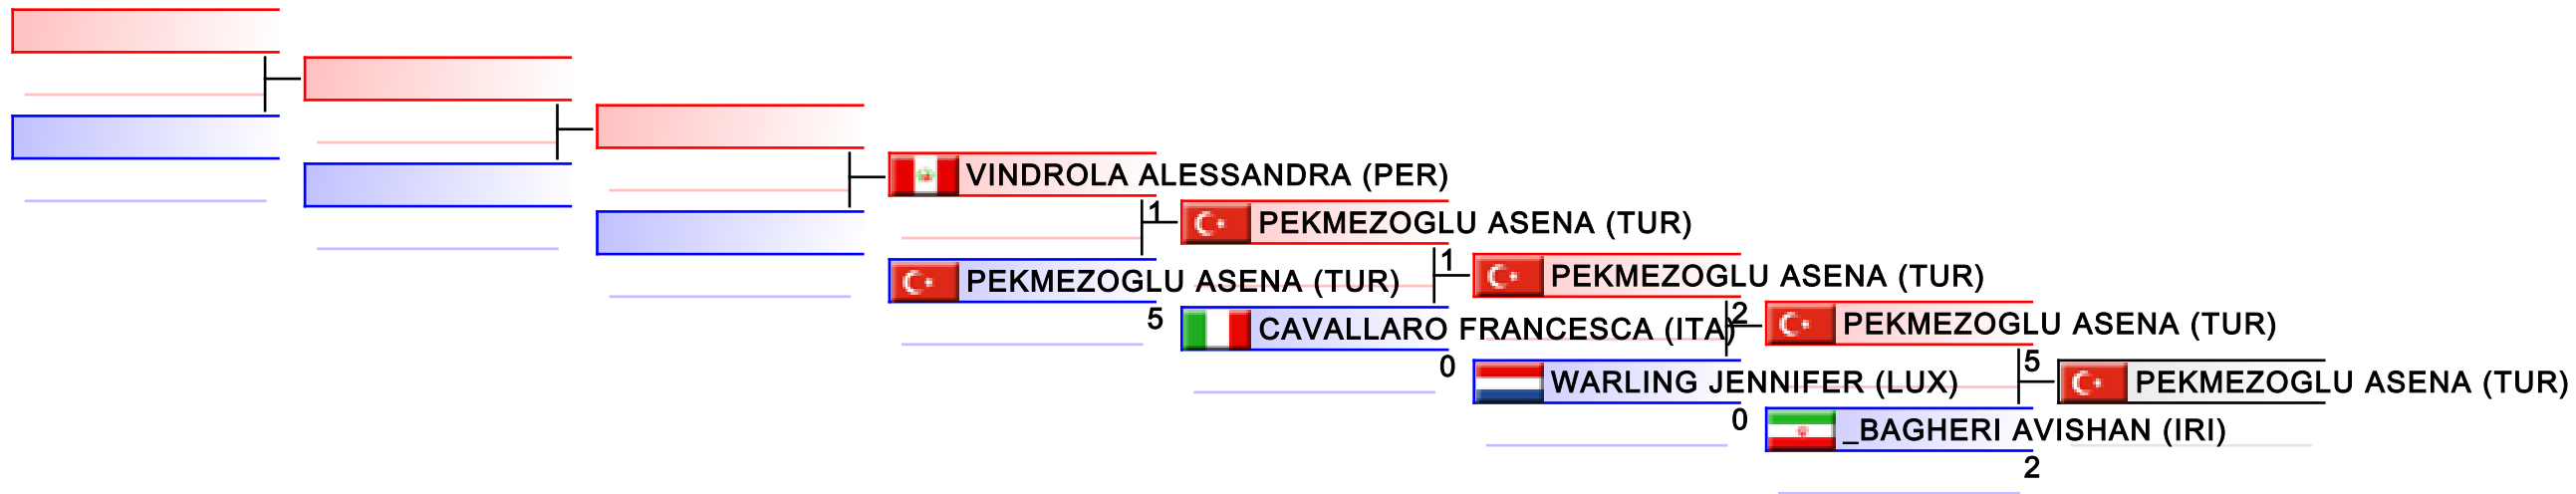

REPECHAGE: (1,2,3,4)