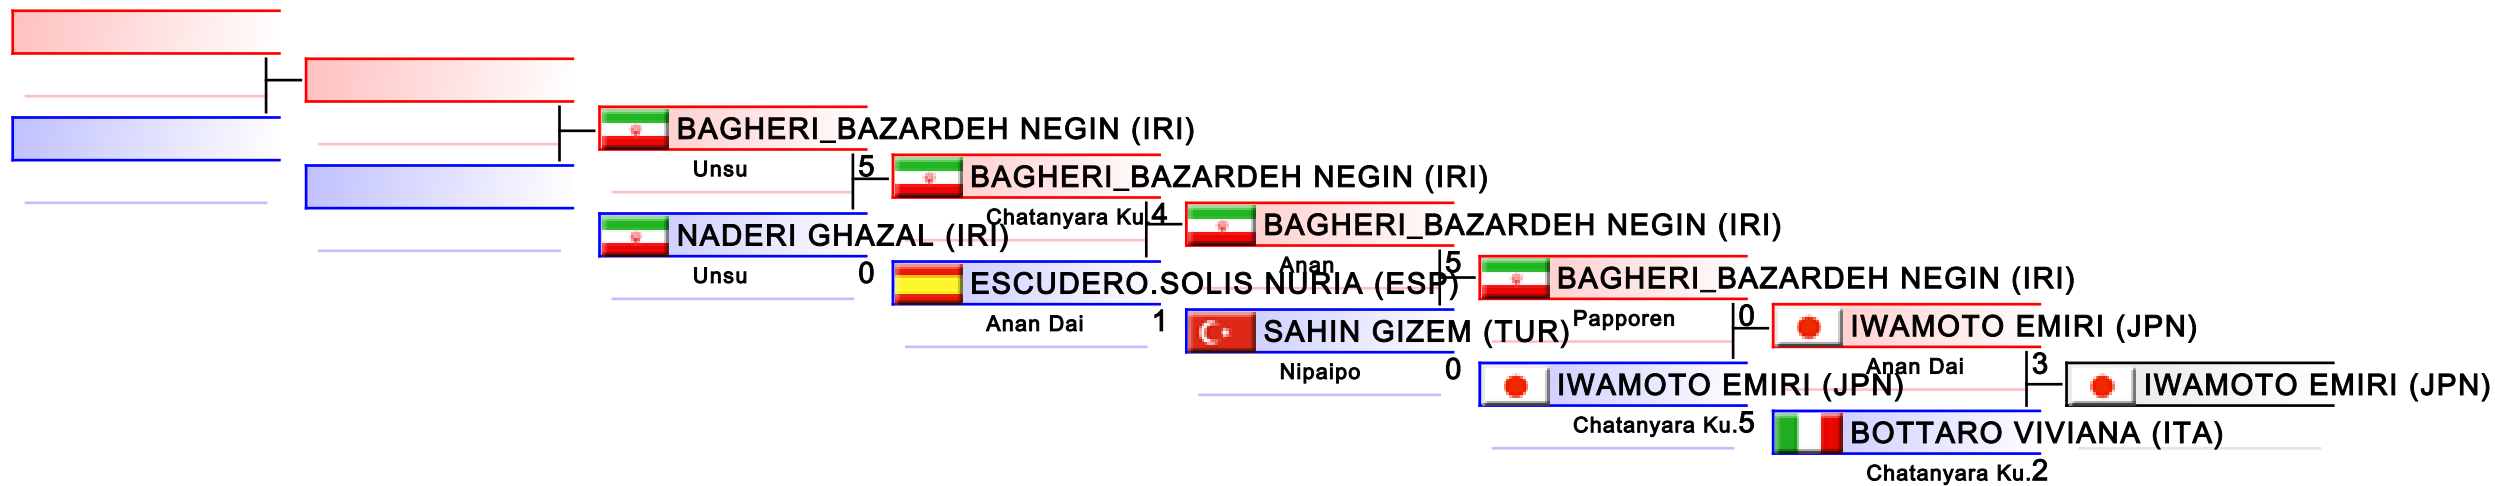

# Female Kata

Karate1 Series A - Istanbul 2017

Tatami  
2 15:20

Pool  
8,1,2,3,4,5,6,7

(c)sportdata GmbH & Co KG 2000-2017(2017-09-24 19:22) -WKF Approved- v 9.6.1 build 1 License: SDIL 2017 (expire 2017-12-31)