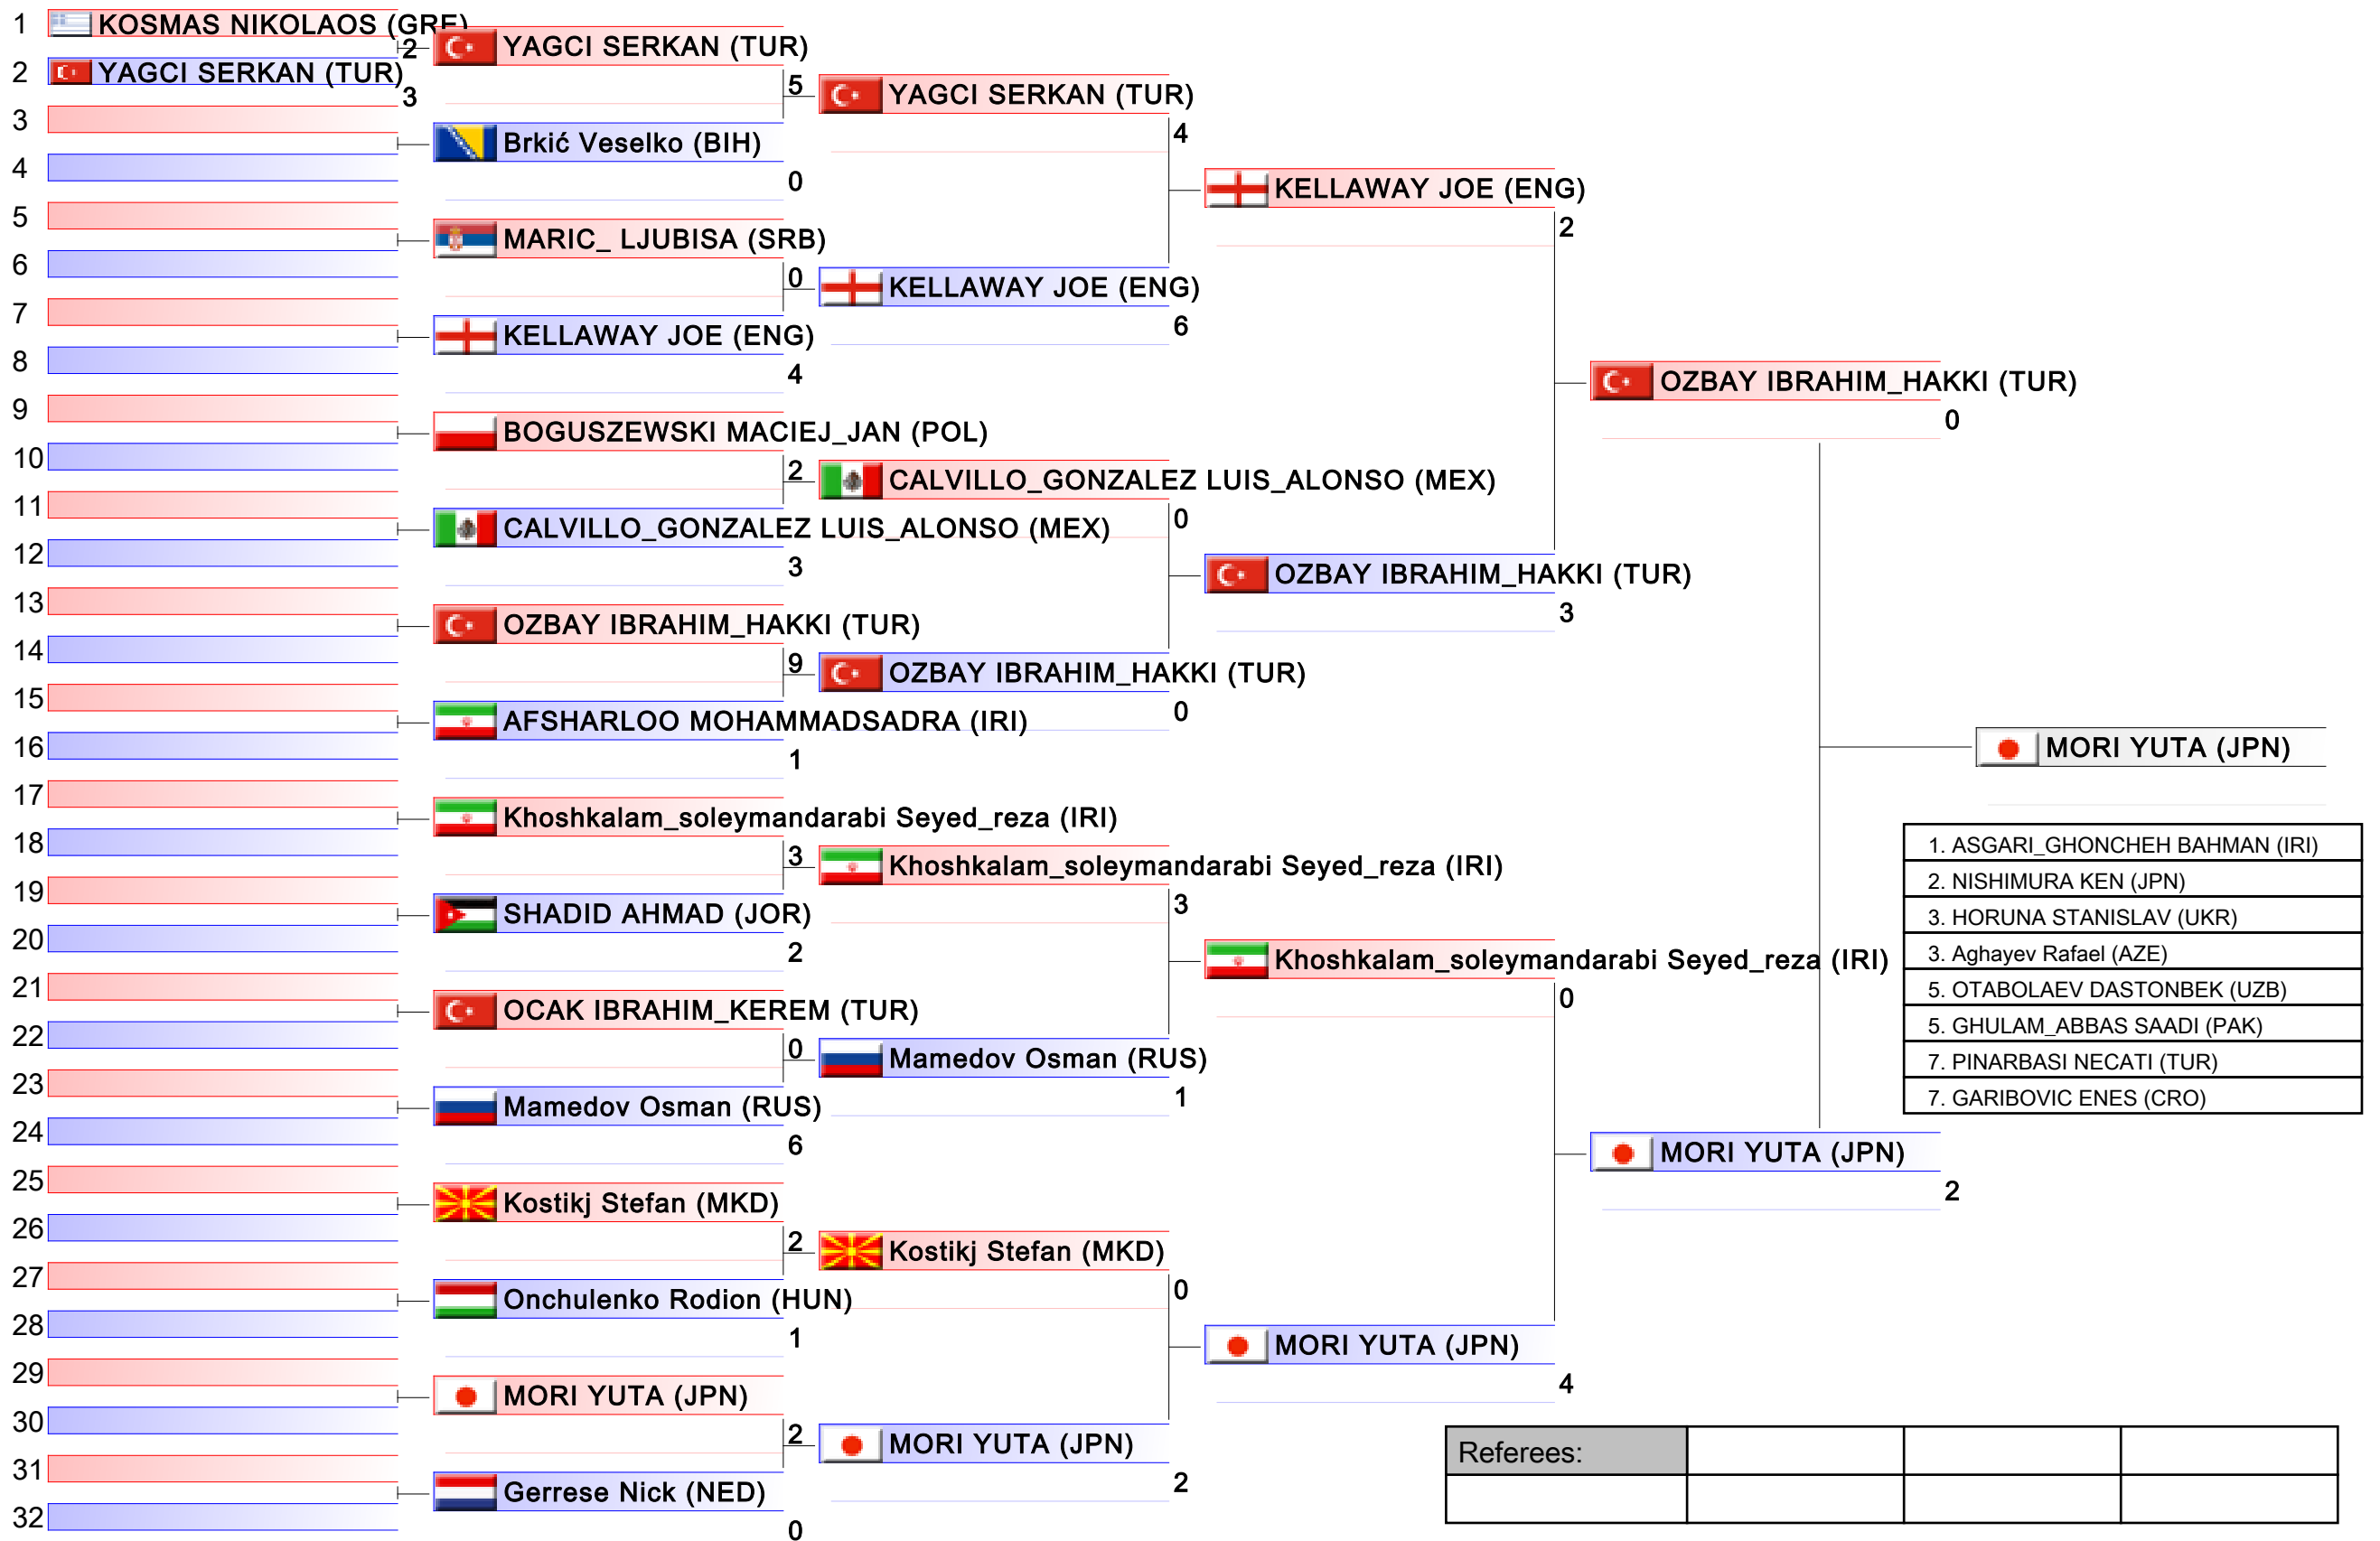

Male Kumite -75 Kg

Karate1 Series A - Istanbul 2017, Istanbul, TUR

Tatami
3 16:20

Pool
3/8