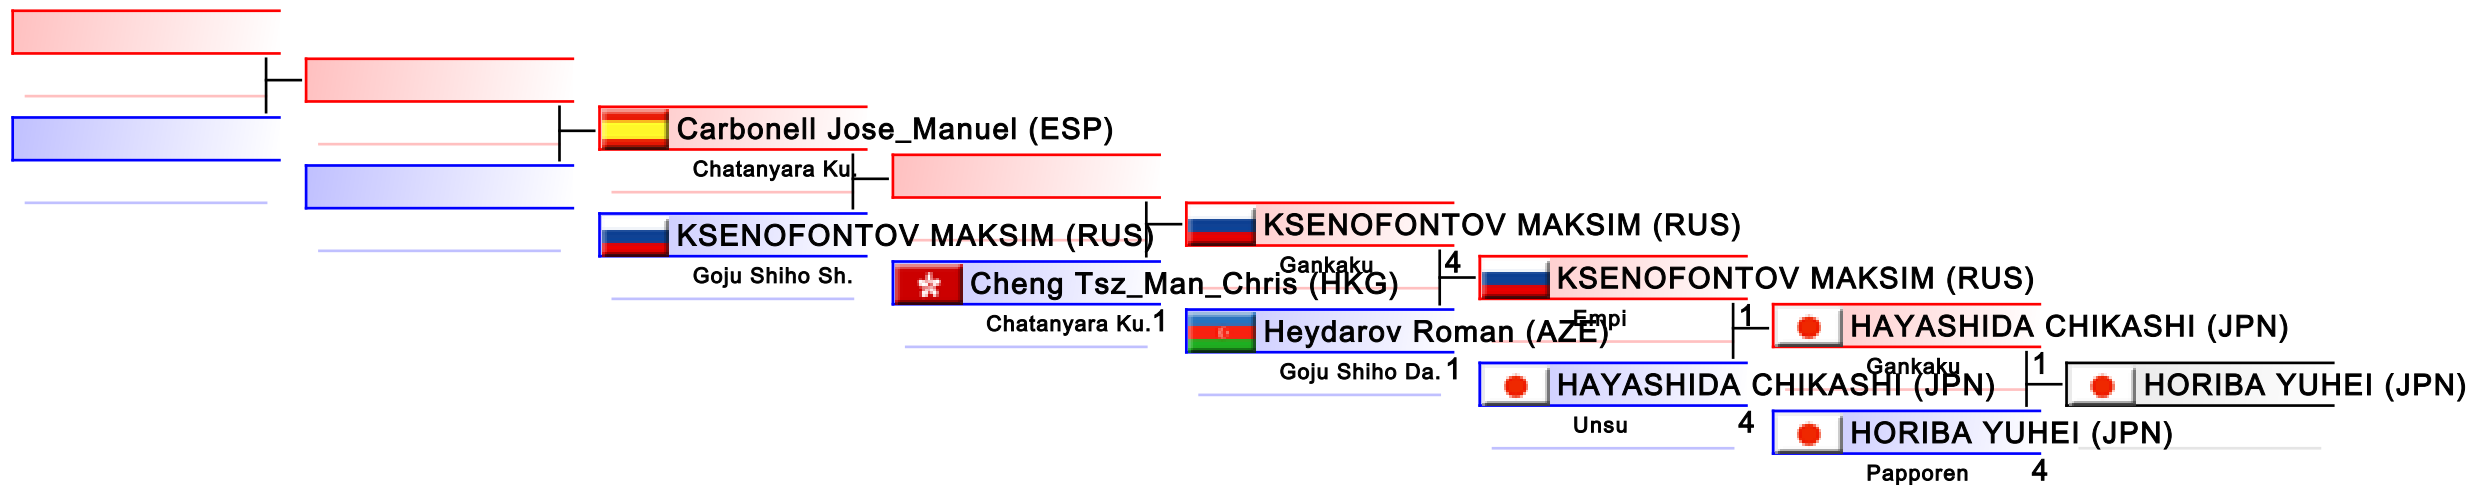

# Male Kata

Karate1 Series A - Istanbul 2017

Tatami	Pool
1 11:55	1,2,3,4,5 6,7,8

(c)sportdata GmbH & Co KG 2000-2017(2017-09-24 19:22) -WKF Approved- v 9.6.1 build 1 License: SDIL 2017 (expire 2017-12-31)