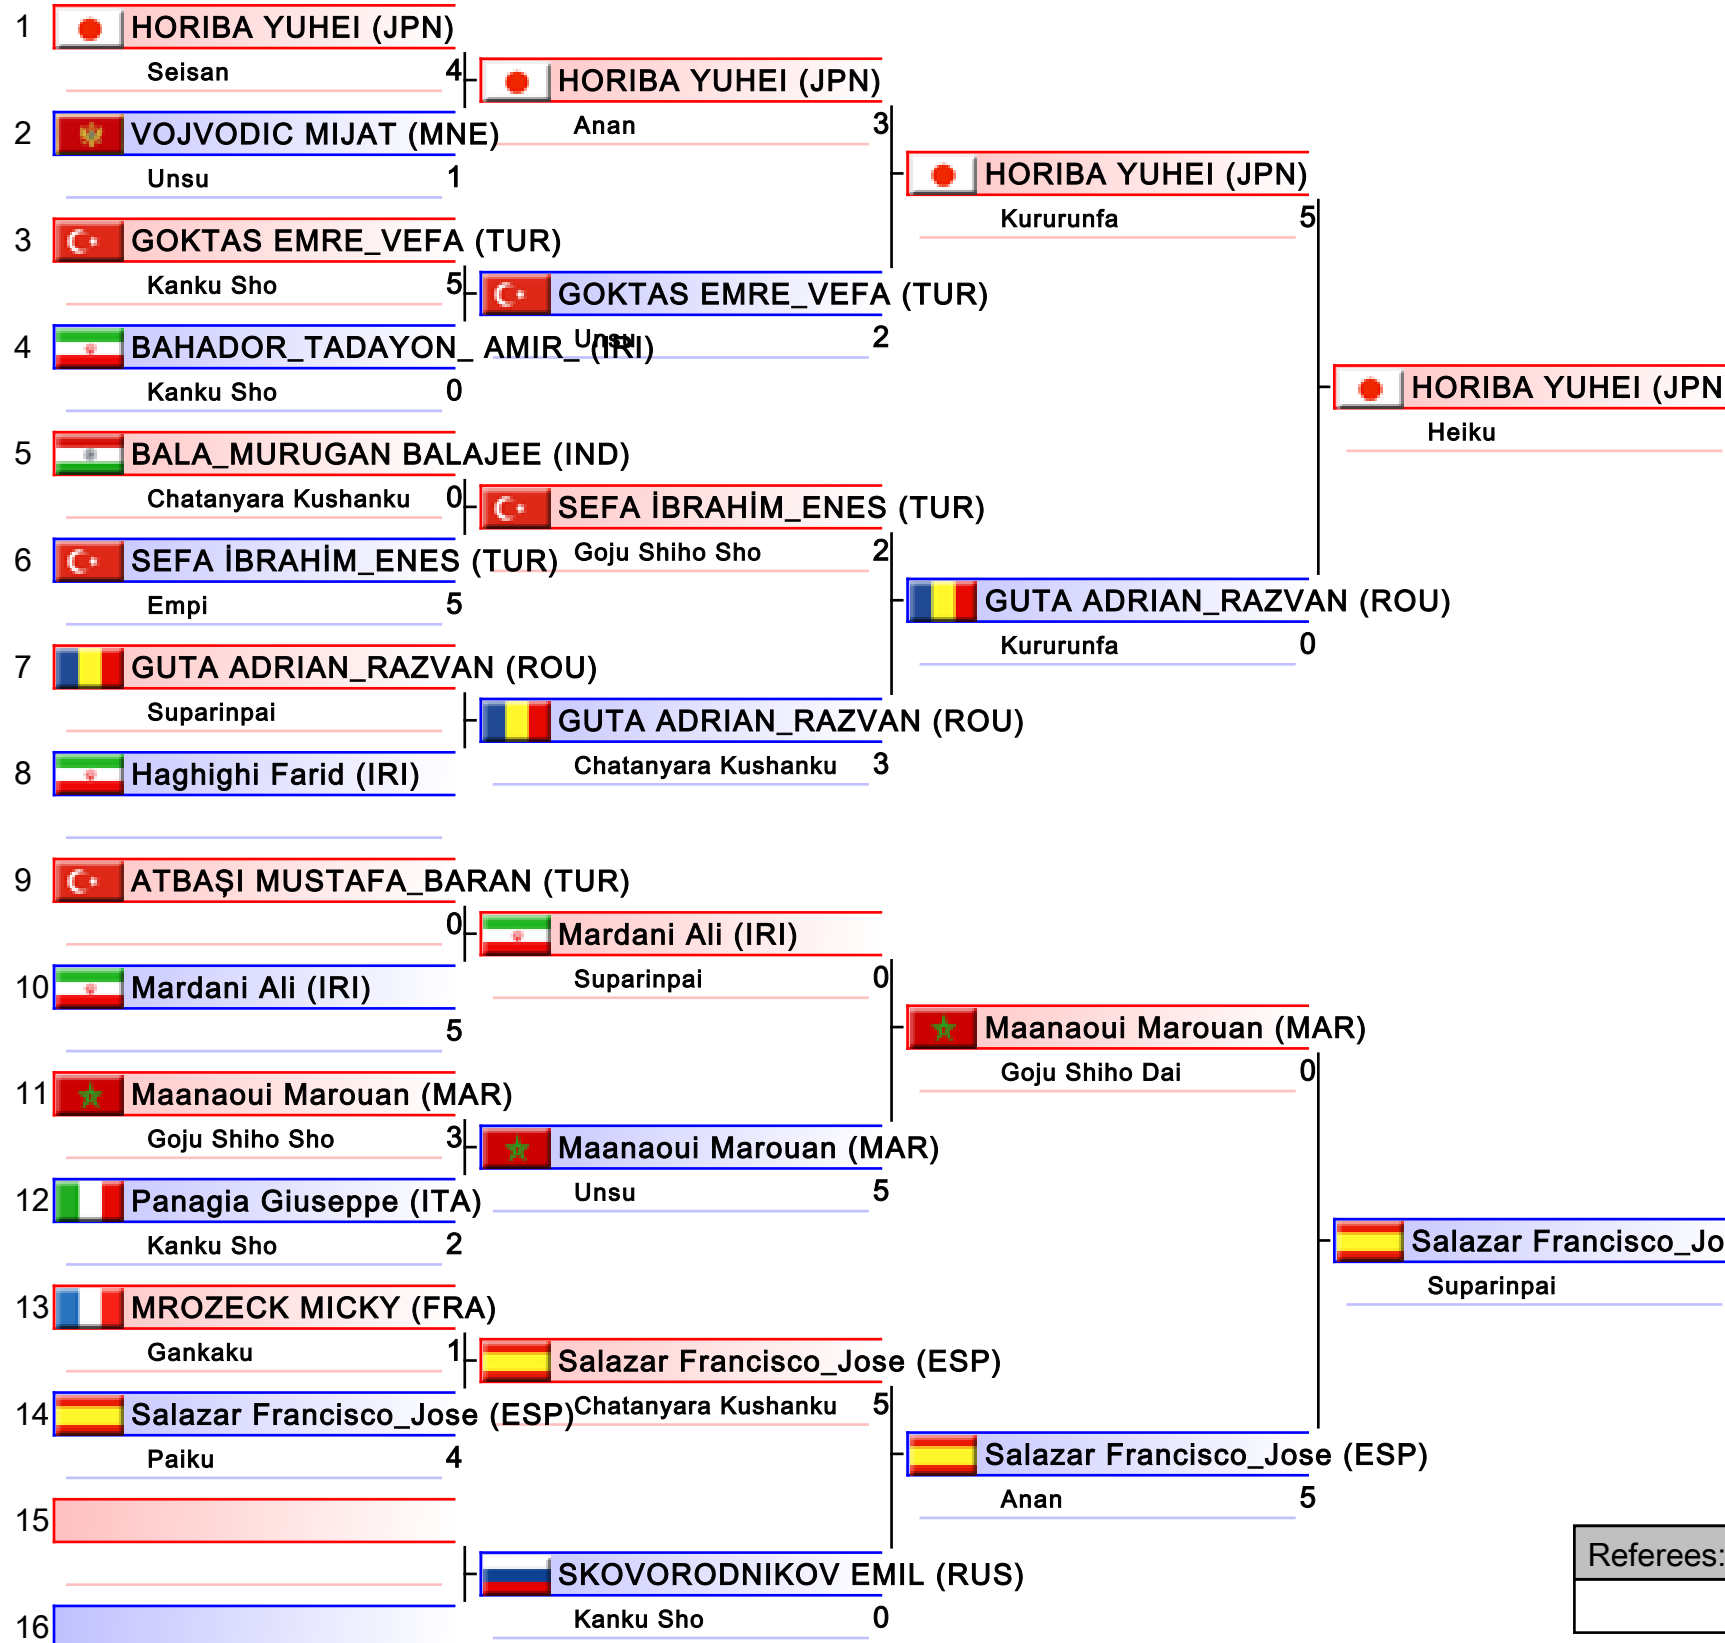

Male Kata

Karate1 Series A - Istanbul 2017, Istanbul, TUR

Tatami
1 08:00

Pool
1/8

HORIBA YUHEI (JPN)

1. KIYUNA RYO (JPN)
2. UEMURA TAKUYA (JPN)
3. SHIMBABA ISSEI (JPN)
3. HORIBA YUHEI (JPN)
5. KINJO ARATA (JPN)
5. HAYASHIDA CHIKASHI (JPN)
7. BUSATO MATTIA (ITA)
7. KSENOFONTOV MAKSIM (RUS)

Referees: