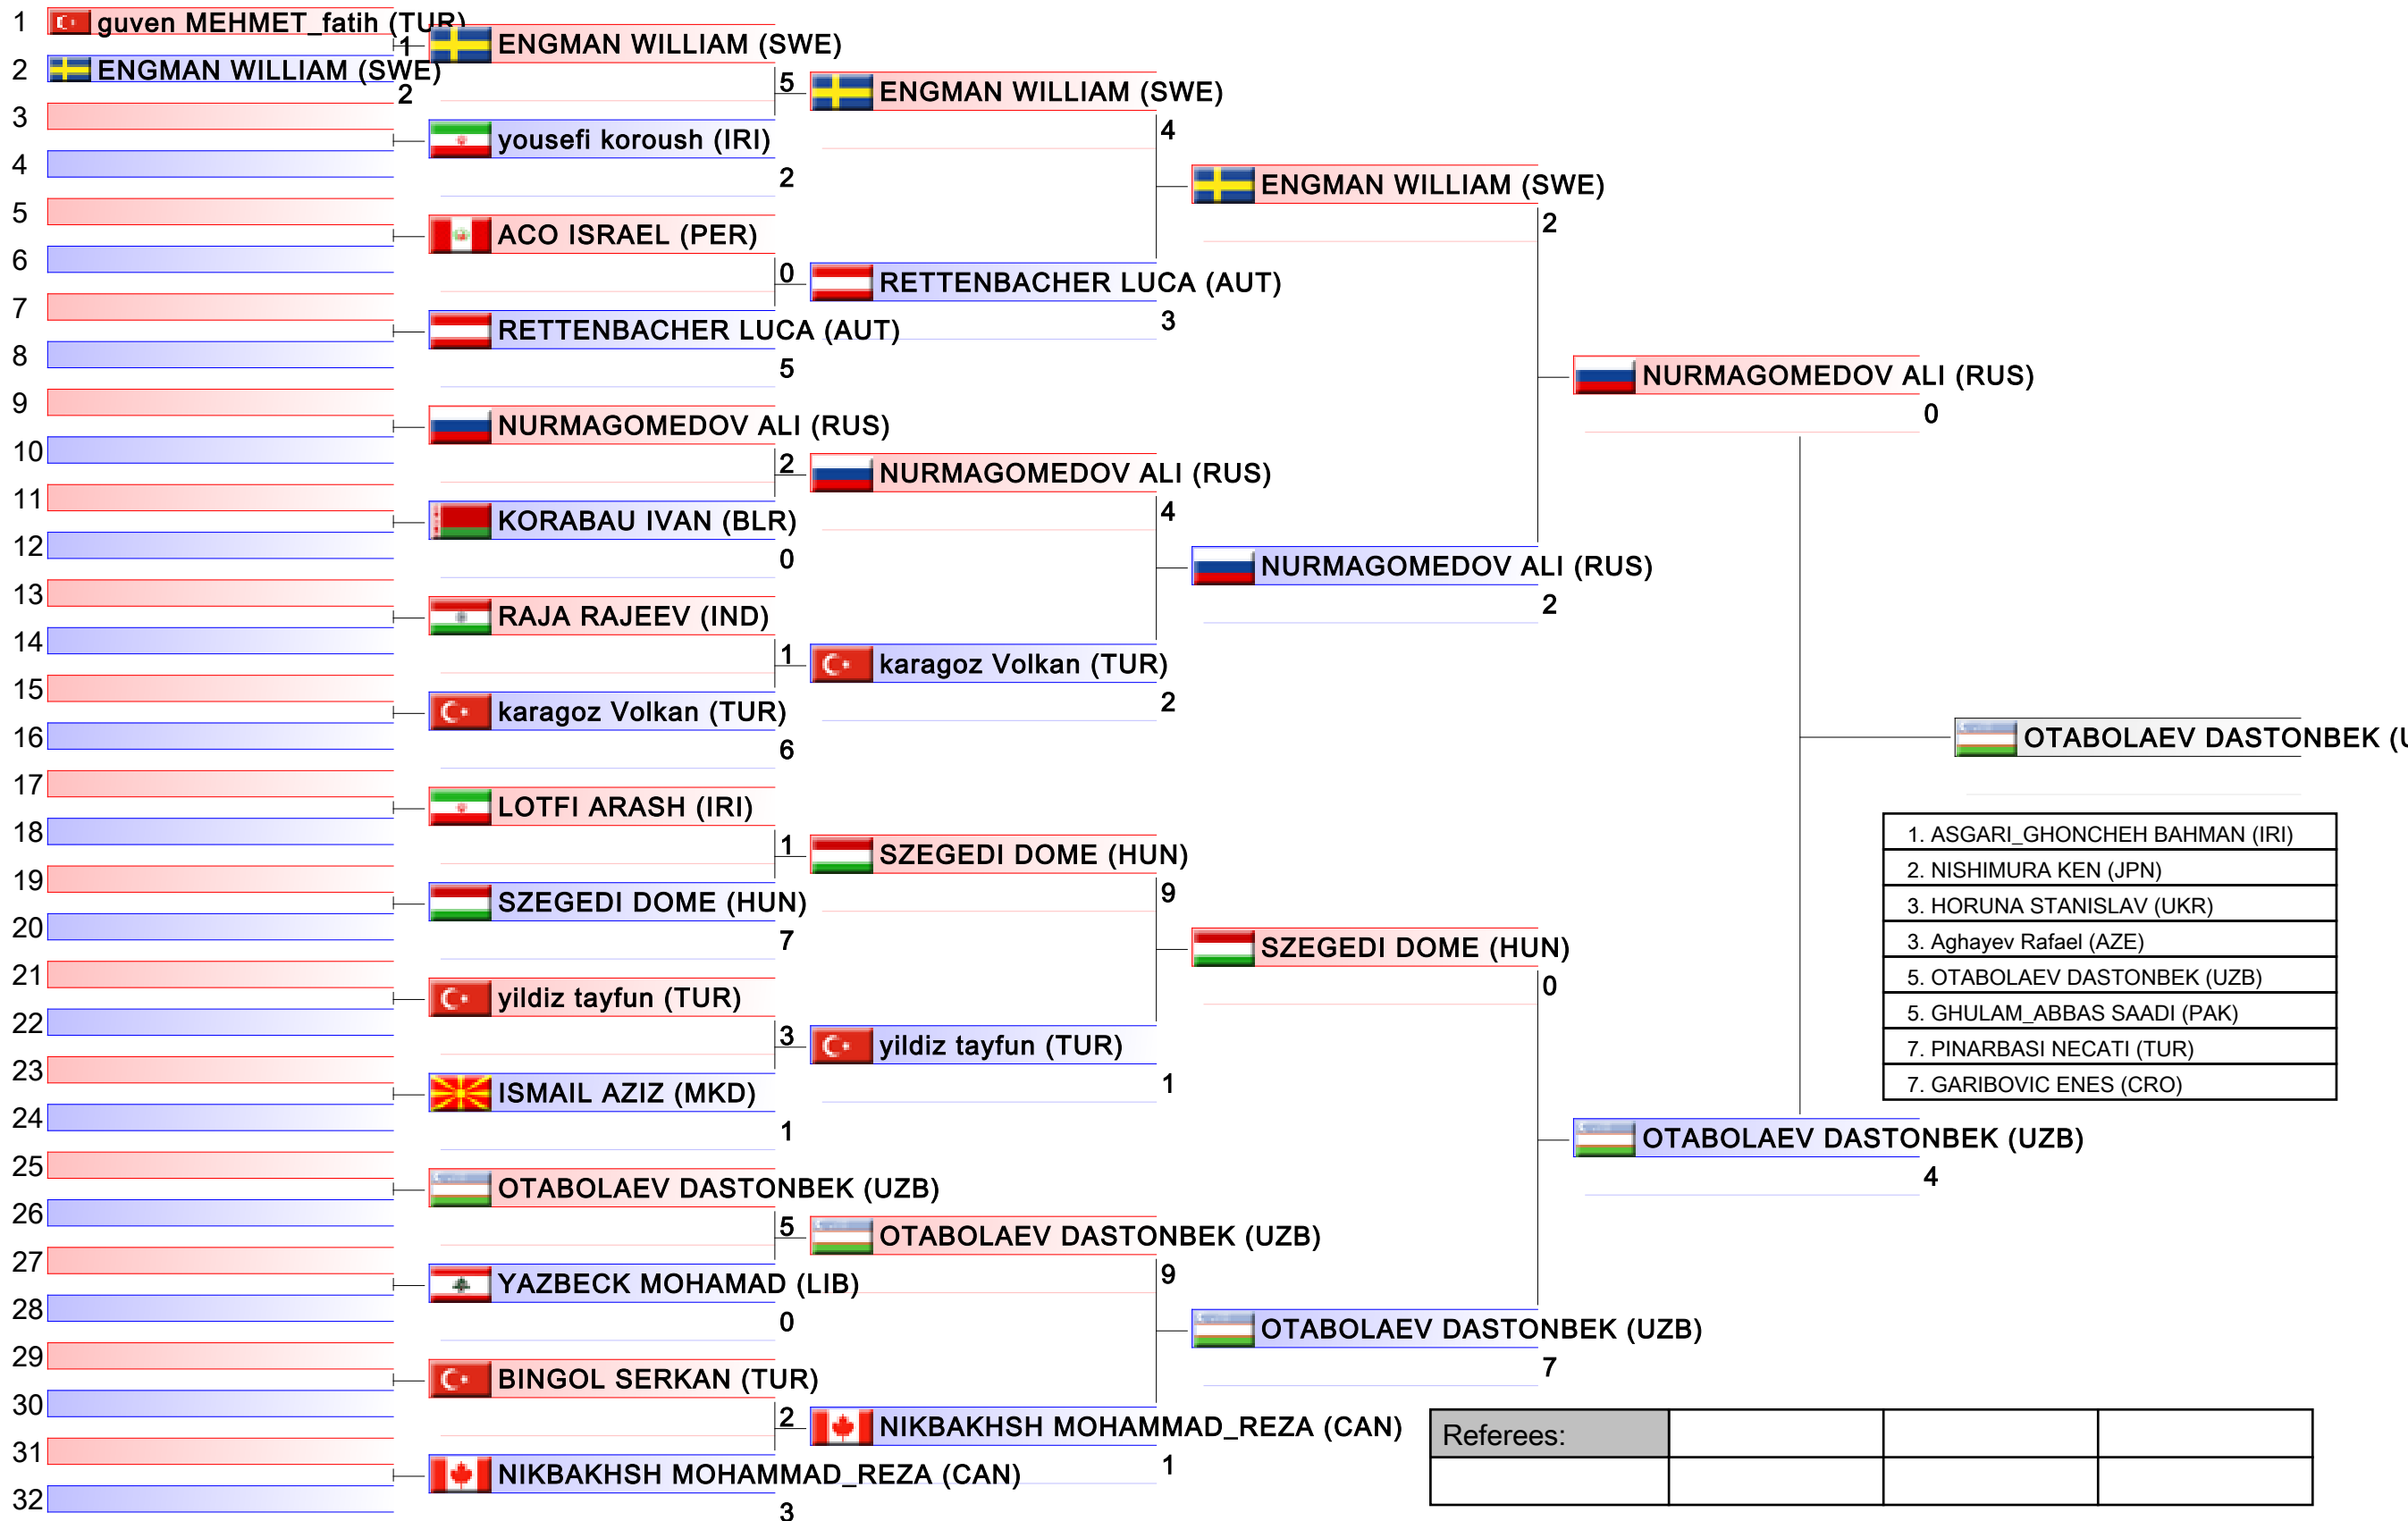

Male Kumite -75 Kg

Karate1 Series A - Istanbul 2017, Istanbul, TUR

Tatami
1 16:55

Pool
1/8