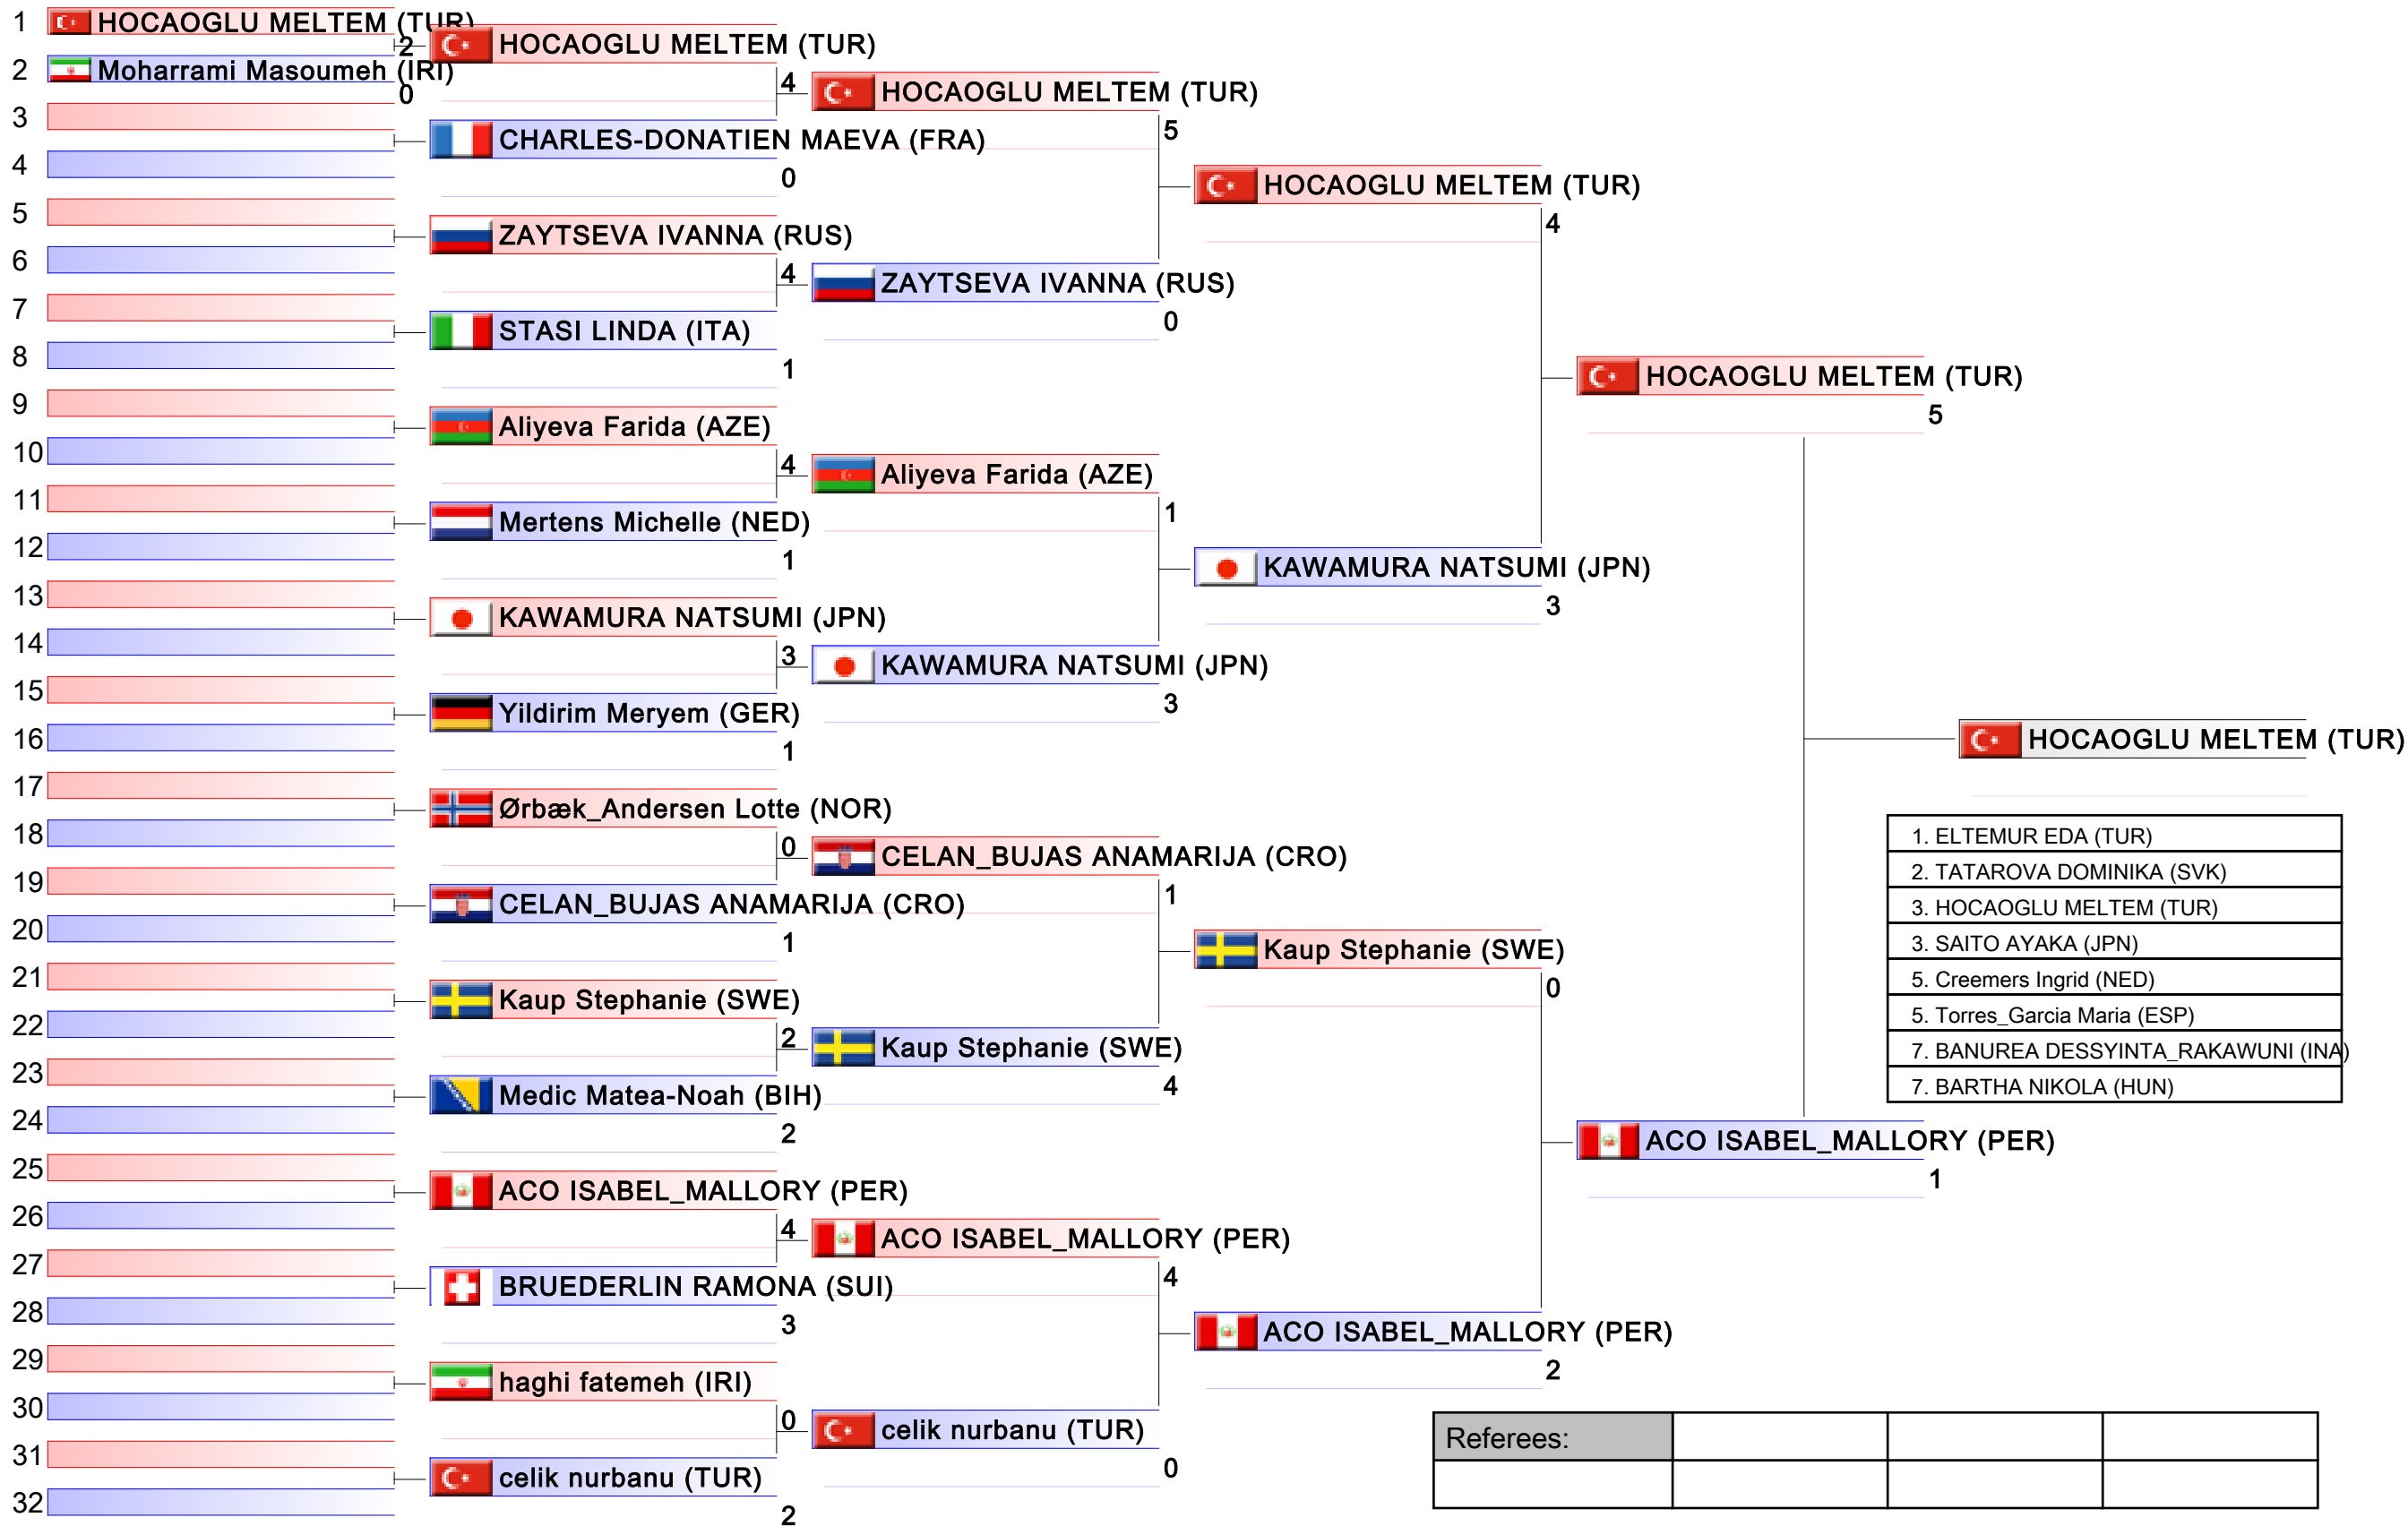

Female Kumite 68+ Kg

Karate1 Series A - Istanbul 2017, Istanbul, TUR

Tatami
4 12:05

Pool
2/4

1. ELTEMUR EDA (TUR)
2. TATAROVA DOMINIKA (SVK)
3. HOCAOGLU MELTEM (TUR)
3. SAITO AYAKA (JPN)
5. Creemers Ingrid (NED)
5. Torres_Garcia Maria (ESP)
7. BANUREA DESSYINTA_RAKAWUNI (INA)
7. BARTHA NIKOLA (HUN)