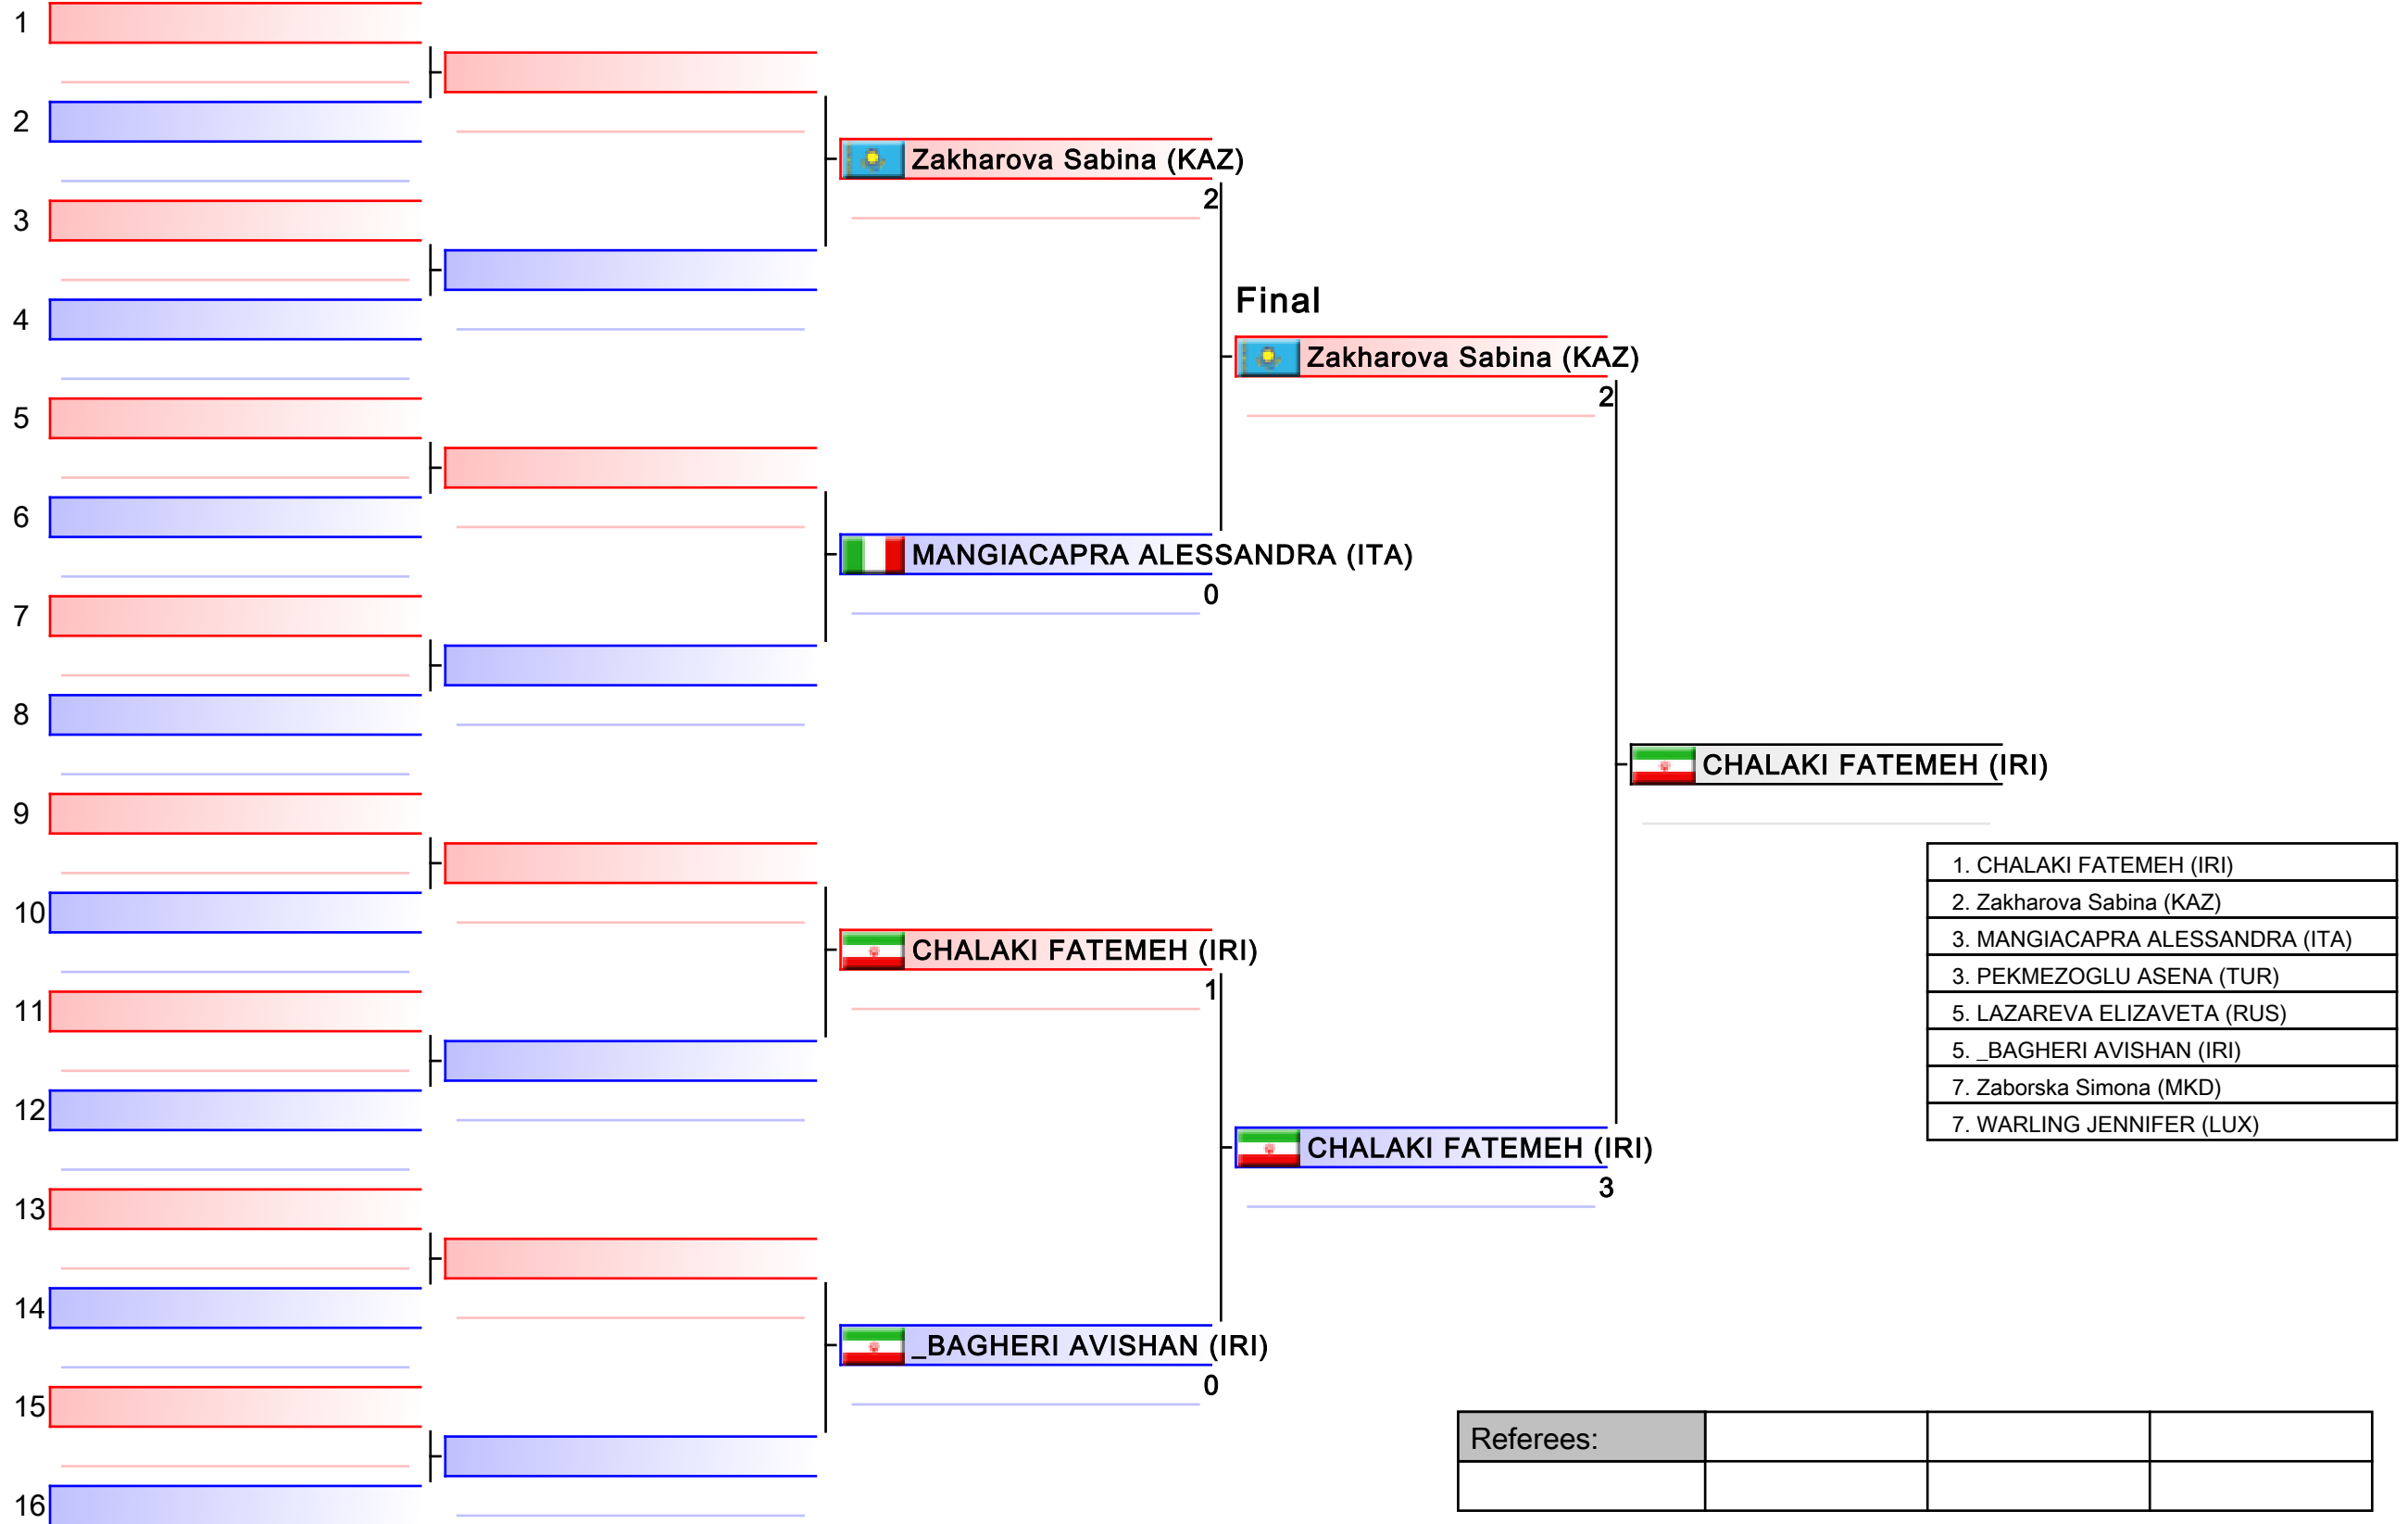

Pool winner-Female Kumite -55 Kg

Karate1 Series A - Istanbul 2017, Istanbul, TUR

Tatami
1 19:45

Pool
1/1