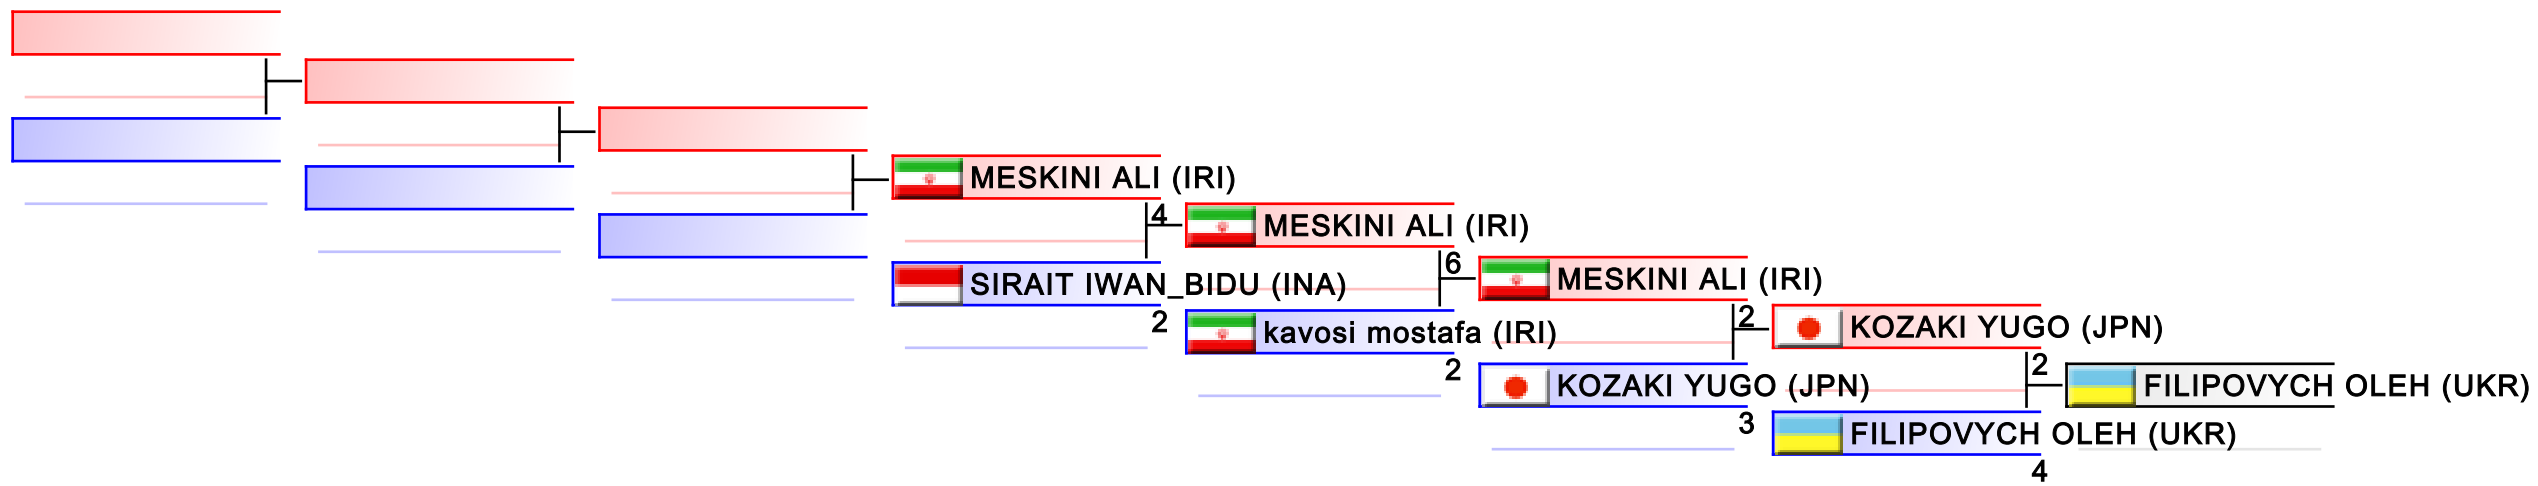

REPECHAGE: (4,3,2,1)