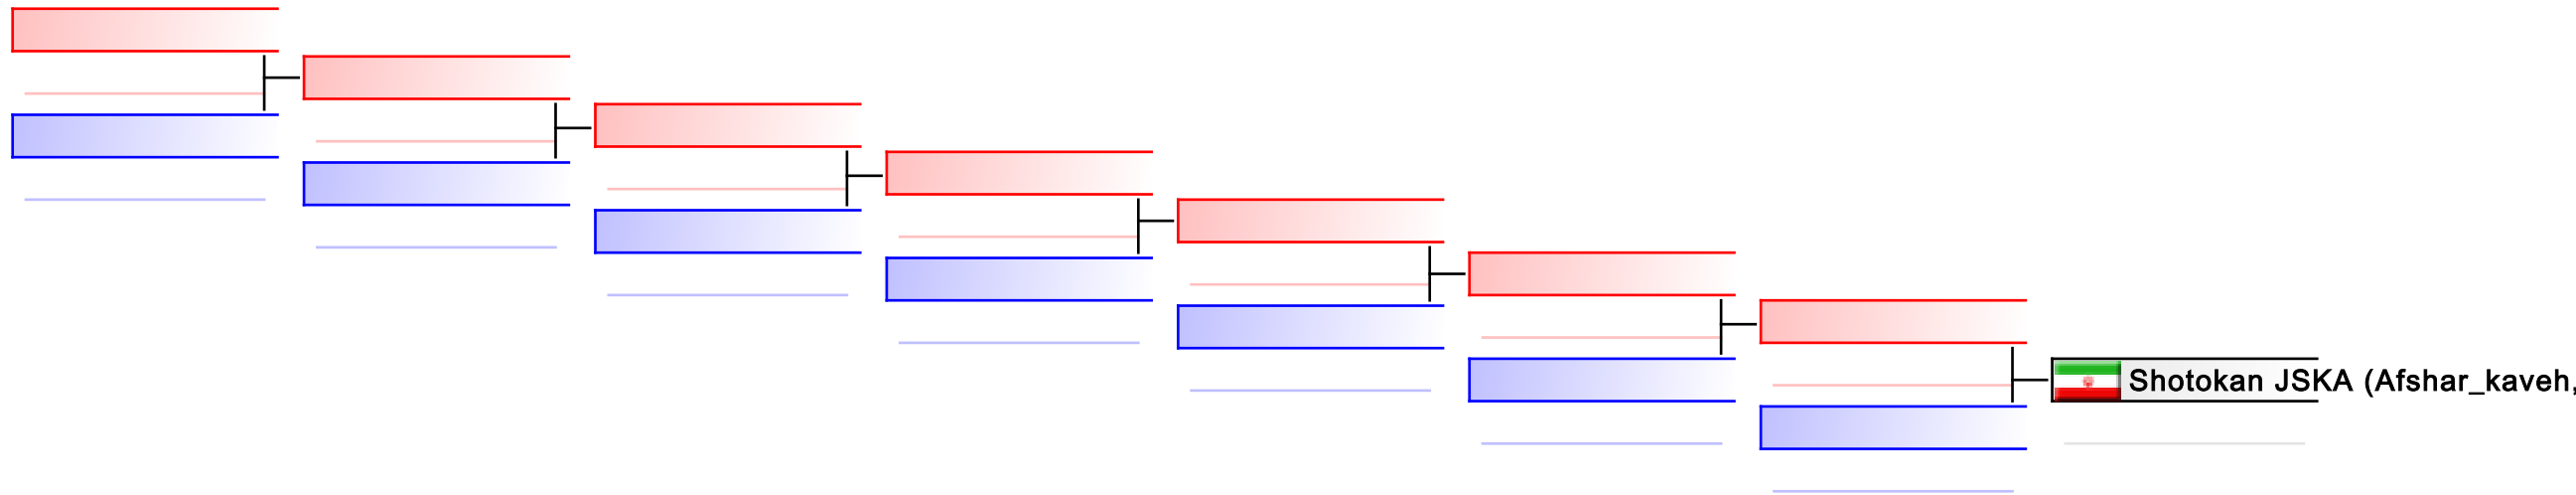

Female Team Kata

Karate1 Series A - Istanbul 2017

Tatami
1 08:45

Pool
1

(c)sportdata GmbH & Co KG 2000-2017(2017-09-24 19:22) -WKF Approved- v 9.6.1 build 1 License: SDIL 2017 (expire 2017-12-31)