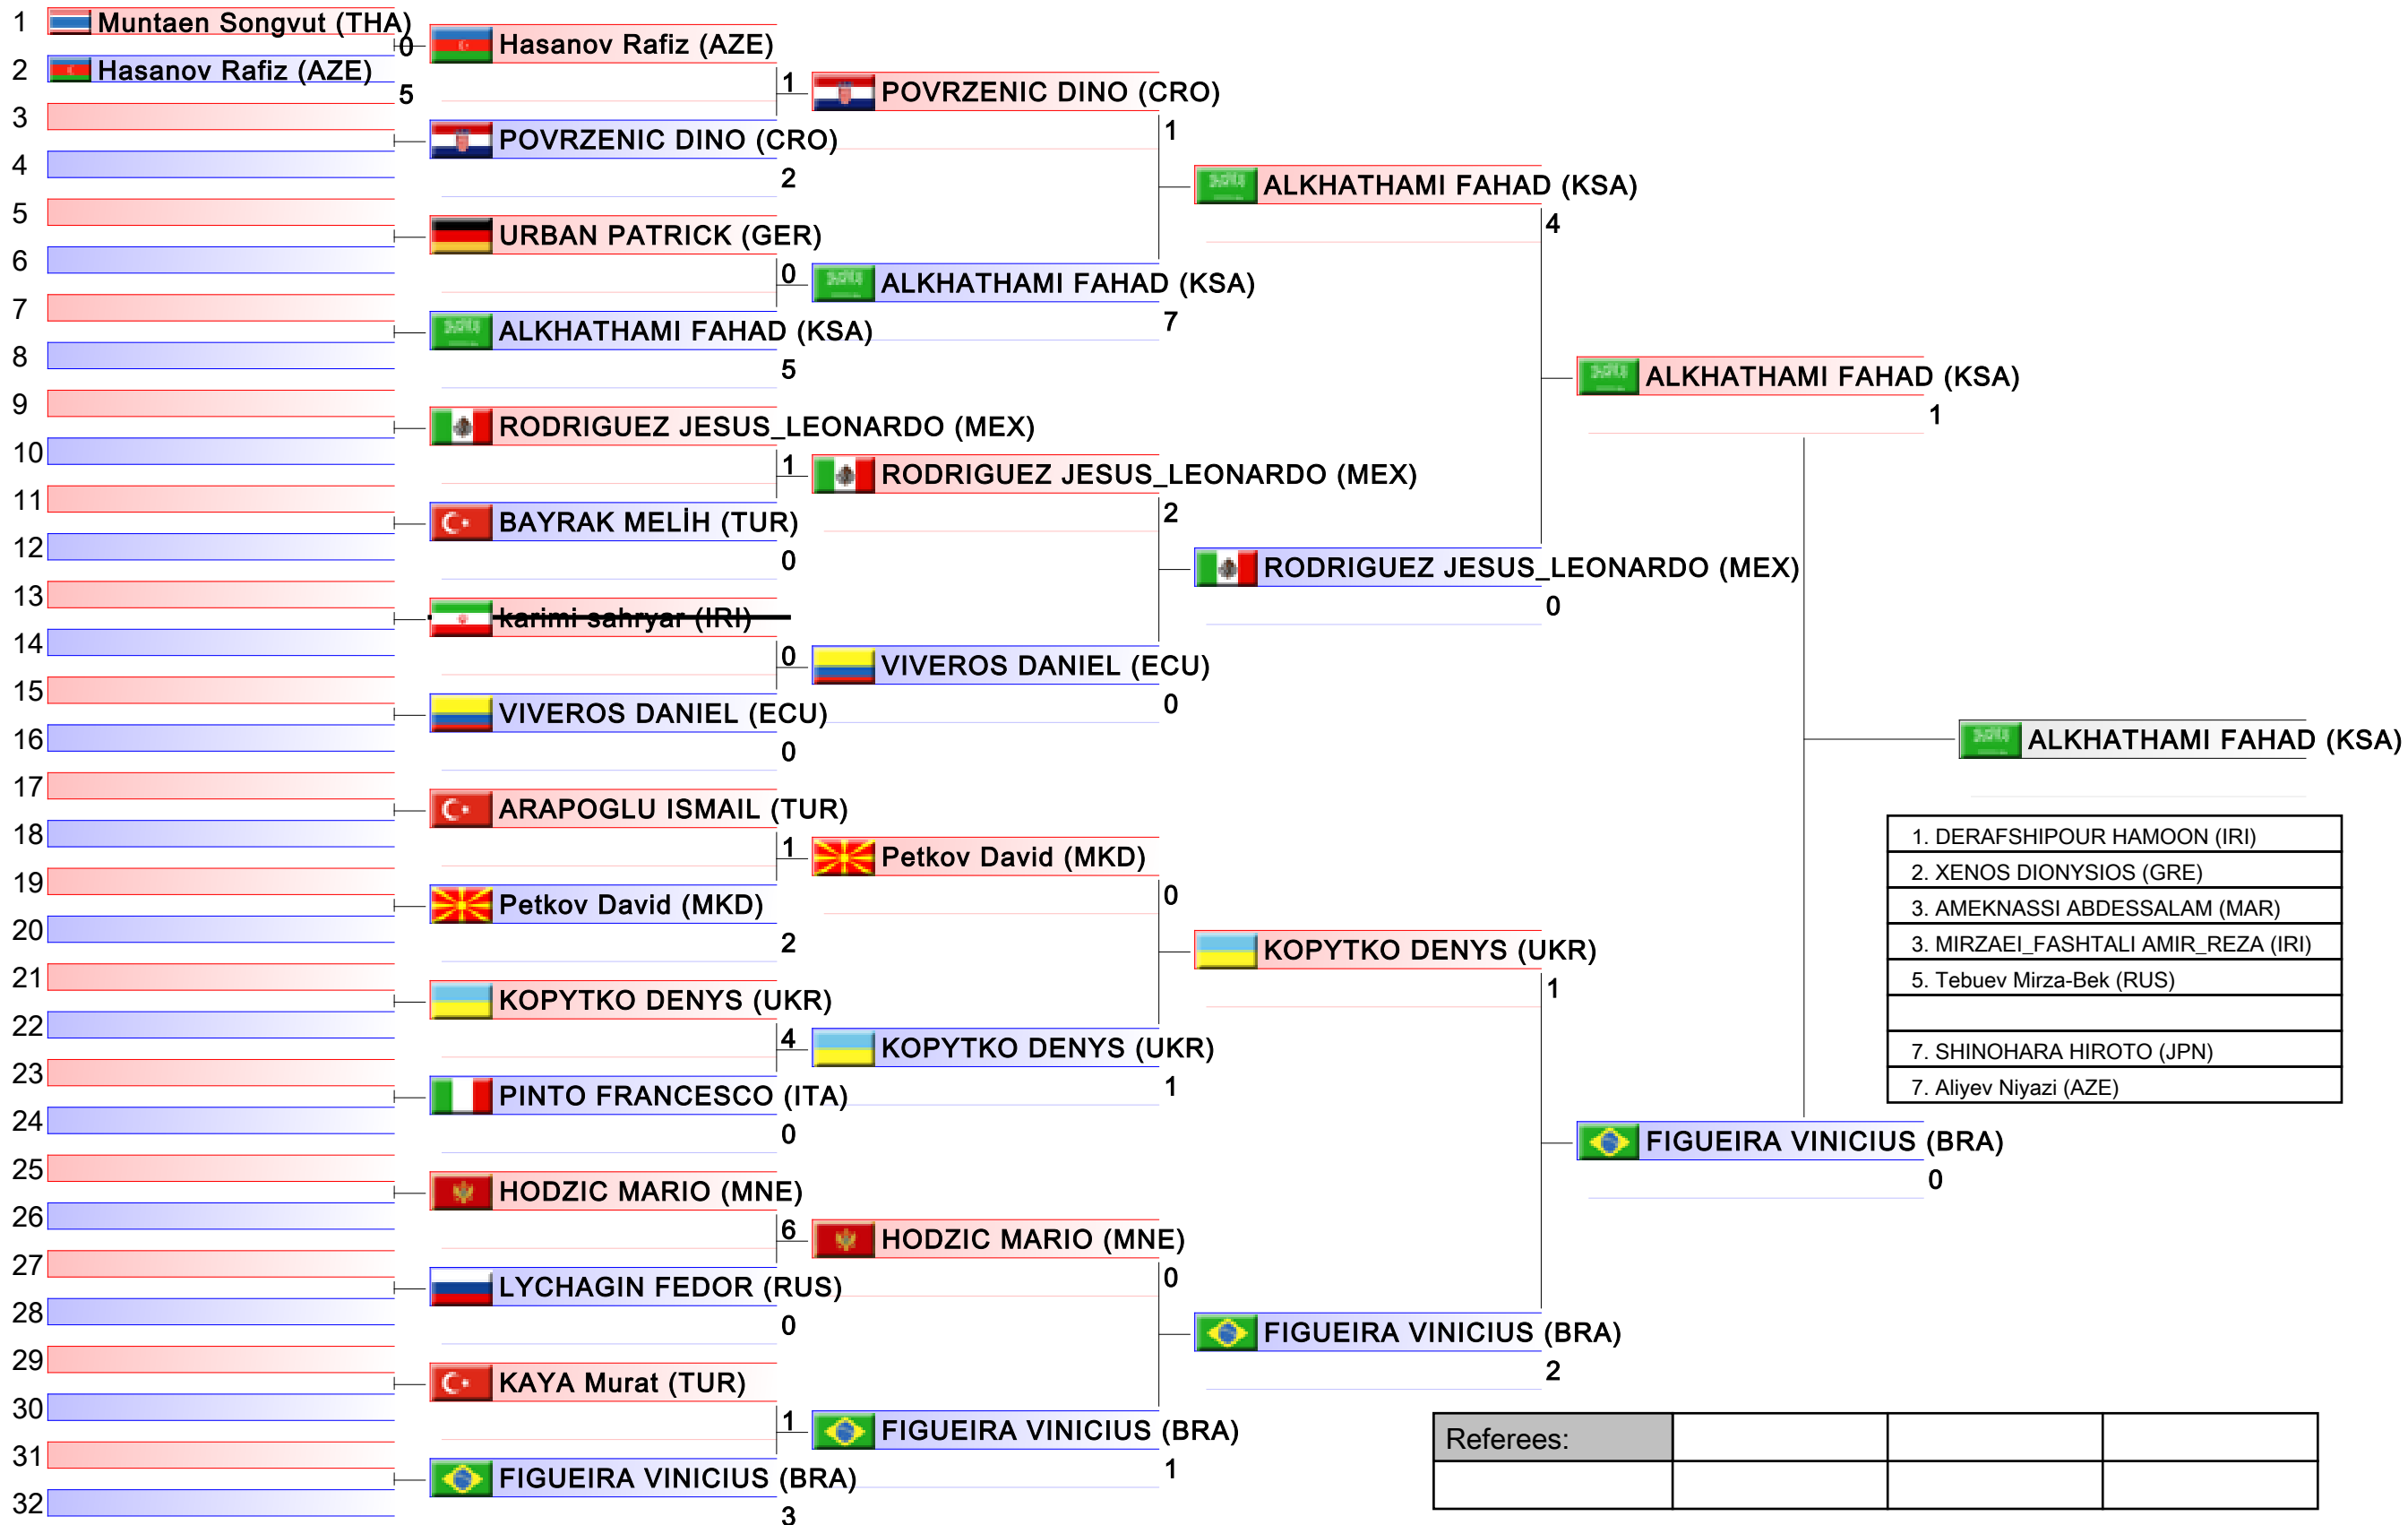

Male Kumite -67 Kg

Karate1 Series A - Istanbul 2017, Istanbul, TUR

Tatami
3 13:00

Pool
3/8