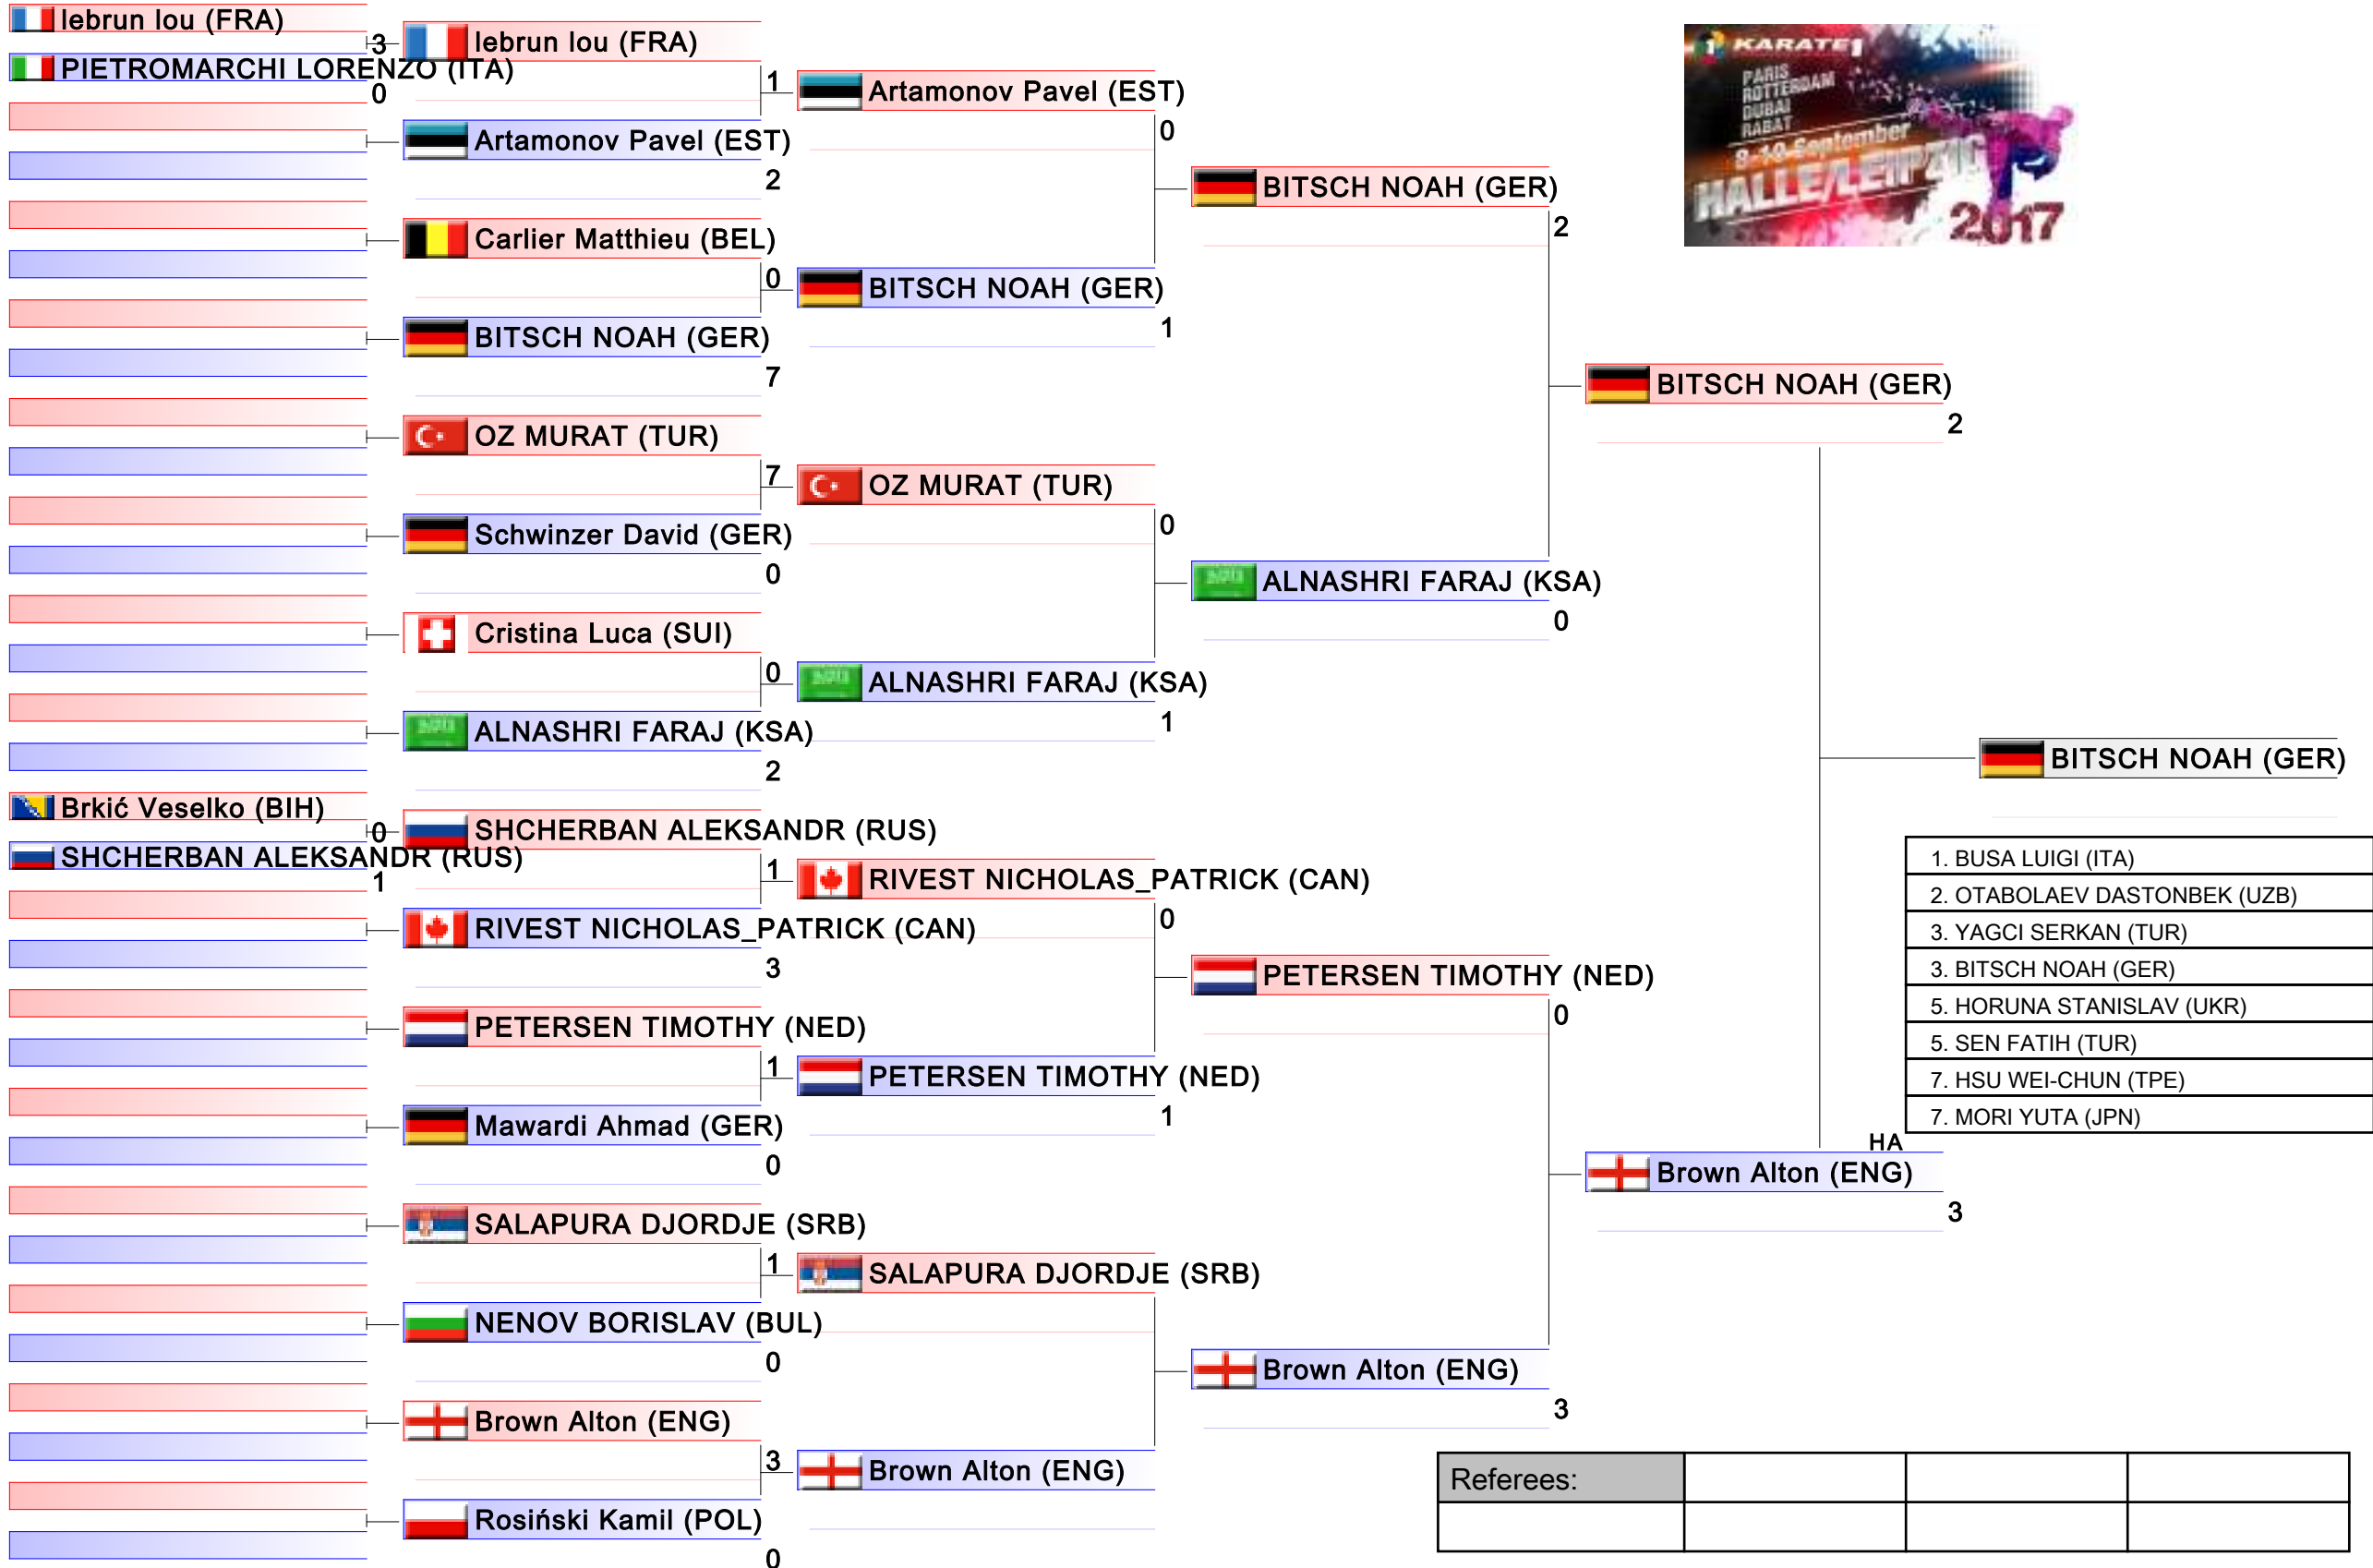

Male Kumite -75 Kg

Karate1 Premier League - Halle/Leipzig 2017, Halle/Leipzig, GER

Tatami
4 10:45

Pool
5/8

Referees: