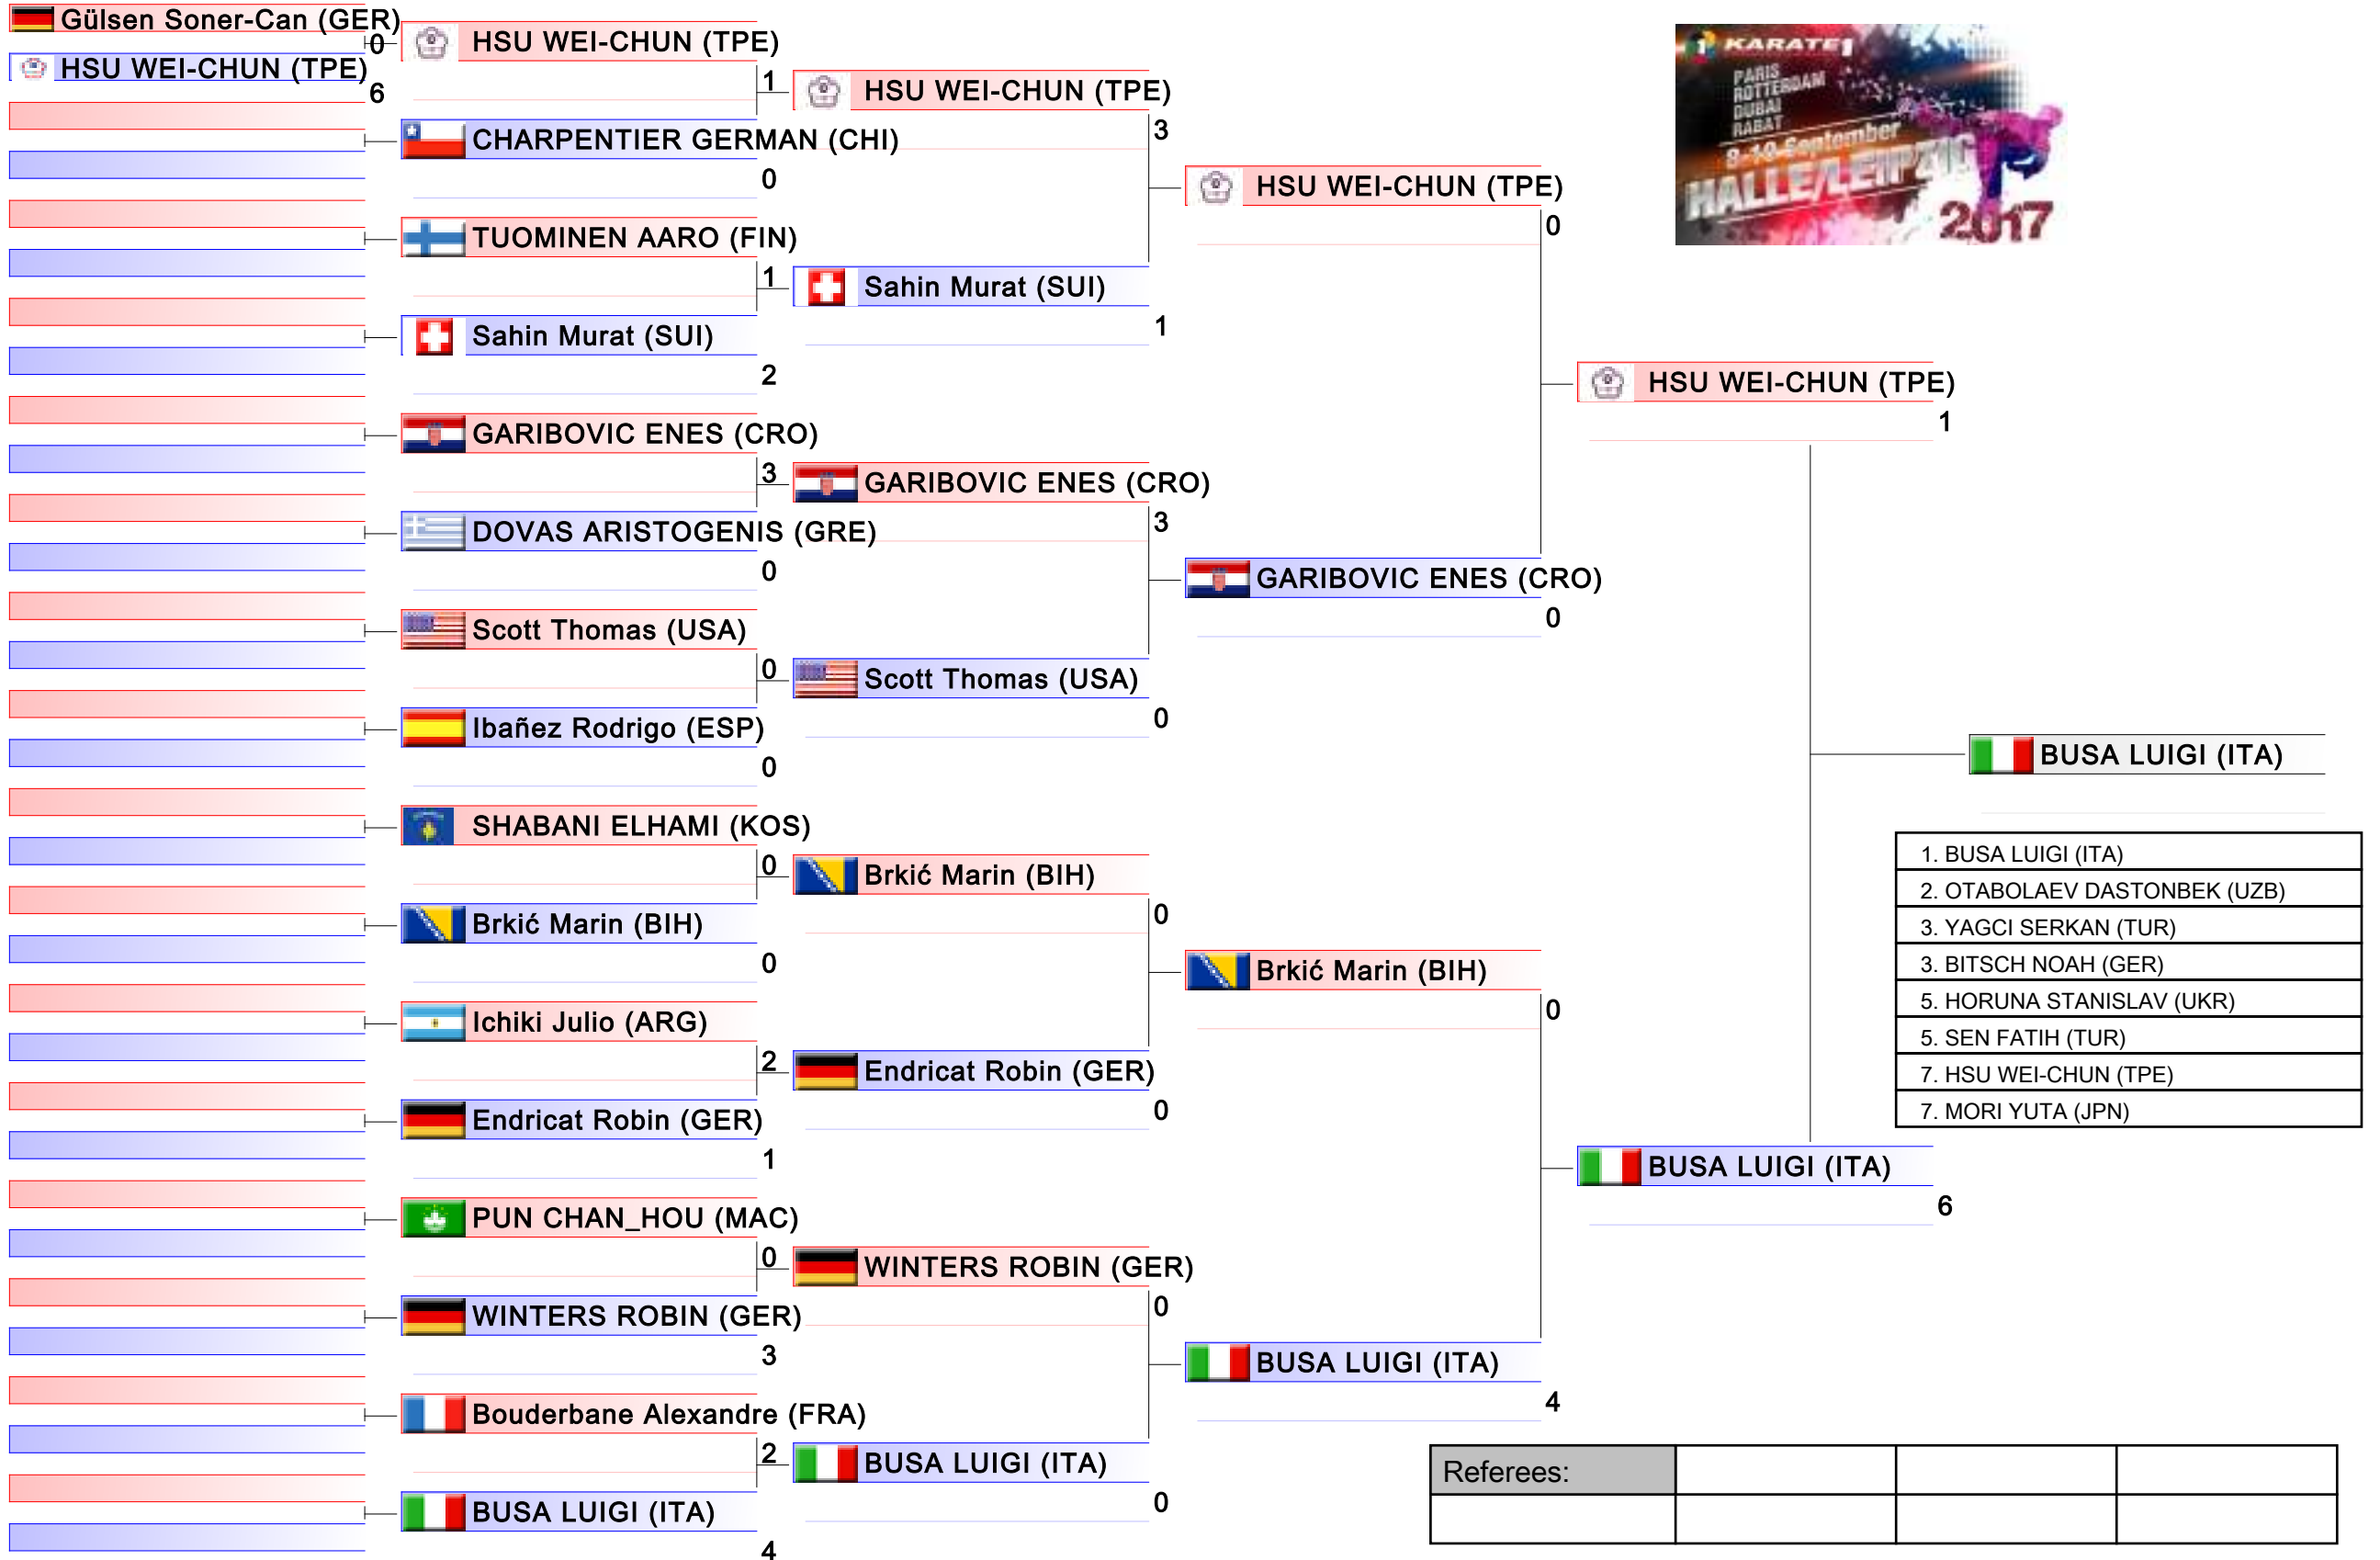

Male Kumite -75 Kg

Karate1 Premier League - Halle/Leipzig 2017, Halle/Leipzig, GER

Tatami
2 10:40

Pool
4/8

1. BUSA LUIGI (ITA)
2. OTABOLAEV DASTONBEK (UZB)
3. YAGCI SERKAN (TUR)
3. BITSCH NOAH (GER)
5. HORUNA STANISLAV (UKR)
5. SEN FATIH (TUR)
7. HSU WEI-CHUN (TPE)
7. MORI YUTA (JPN)

Referees: