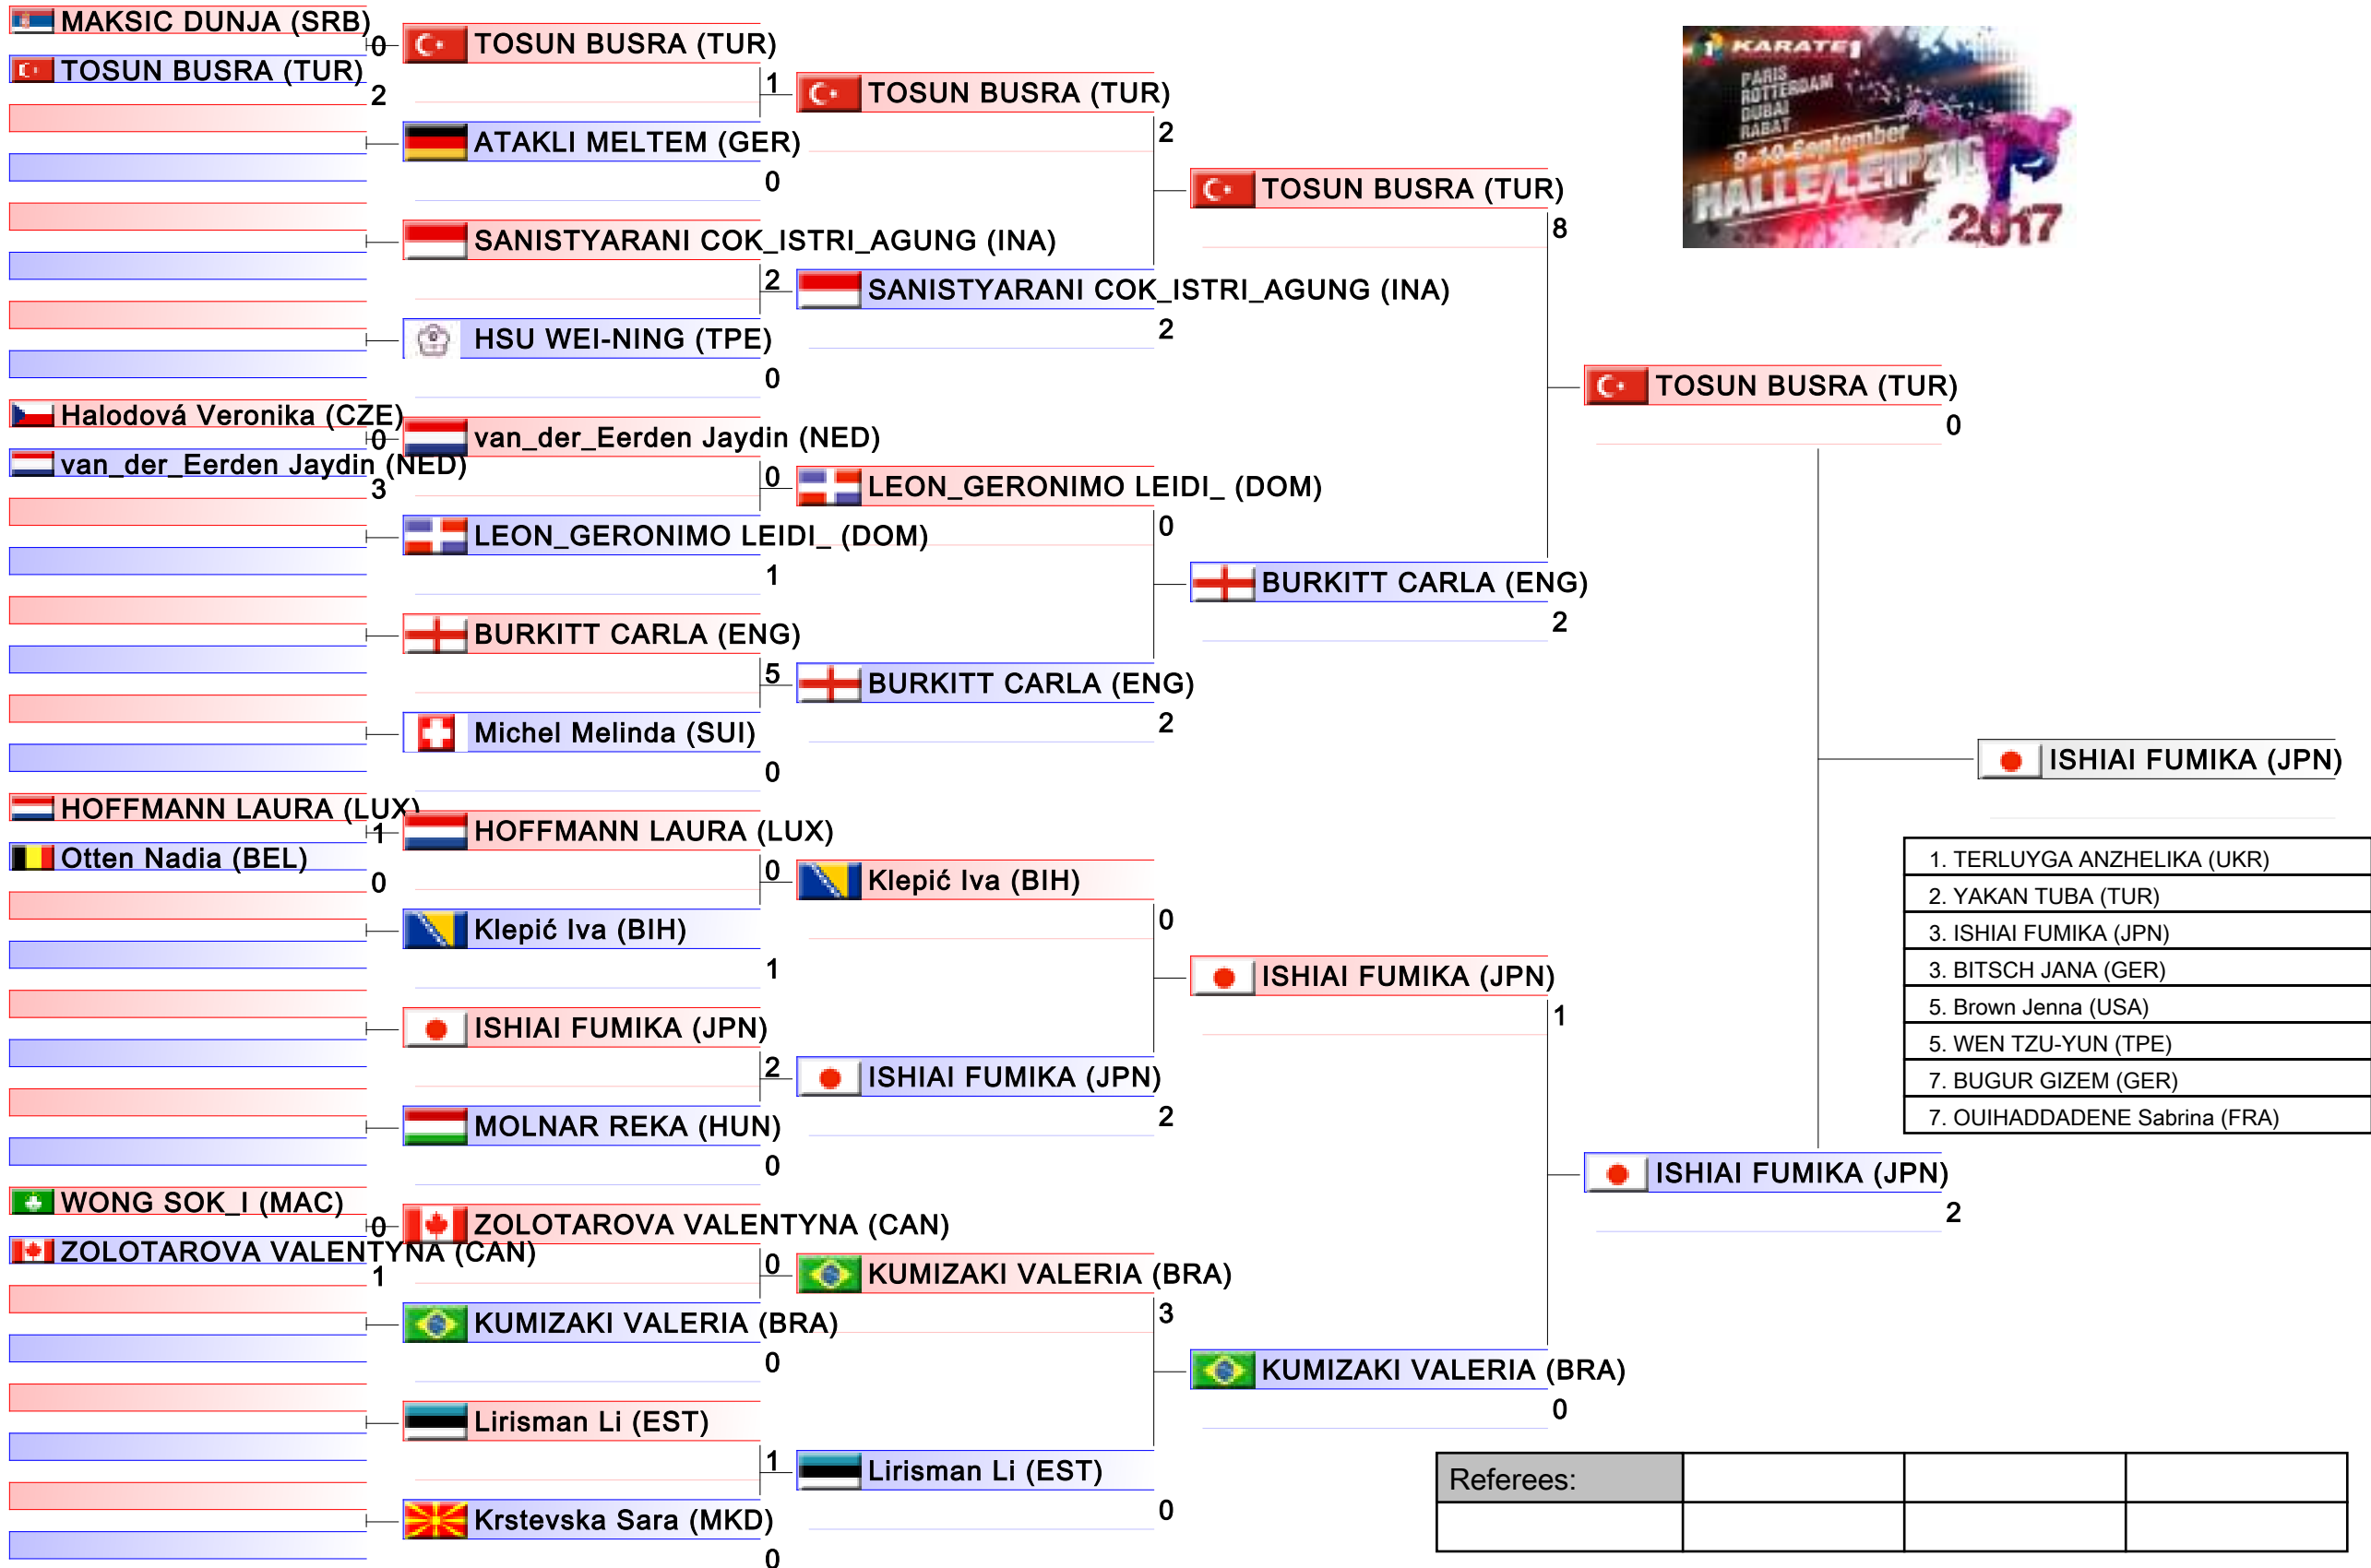

Referees:			

Female Kumite -50 Kg

Karate1 Premier League - Halle/Leipzig 2017, Halle/Leipzig, GER

Tatami
4 16:50

Pool
4/4

1. HUBRICH SHARA (GER)
2. MIYAHARA MIHO (JPN)
3. VILLANUEVA_FABIAN ANA_ (DOM)
3. TADANO AYAKA (JPN)
5. AKKURT SELVA_NUR (TUR)
5. TOKCAN UMay (TUR)
7. SASSANO SILVIA (ITA)
7. KOULINKOVITCH MARIYA (BLR)

Referees:			

Female Kumite -55 Kg

Karate1 Premier League - Halle/Leipzig 2017, Halle/Leipzig, GER

Tatami
1 09:00

Pool
1/4

Referees:			

Female Kumite -55 Kg

Karate1 Premier League - Halle/Leipzig 2017, Halle/Leipzig, GER

Tatami
2 09:00

Pool
2/4

1. TERLUYGA ANZHELIKA (UKR)
2. YAKAN TUBA (TUR)
3. ISHIAI FUMIKA (JPN)
3. BITSCH JANA (GER)
5. Brown Jenna (USA)
5. WEN TZU-YUN (TPE)
7. BUGUR GIZEM (GER)
7. OUIHADDADENE Sabrina (FRA)