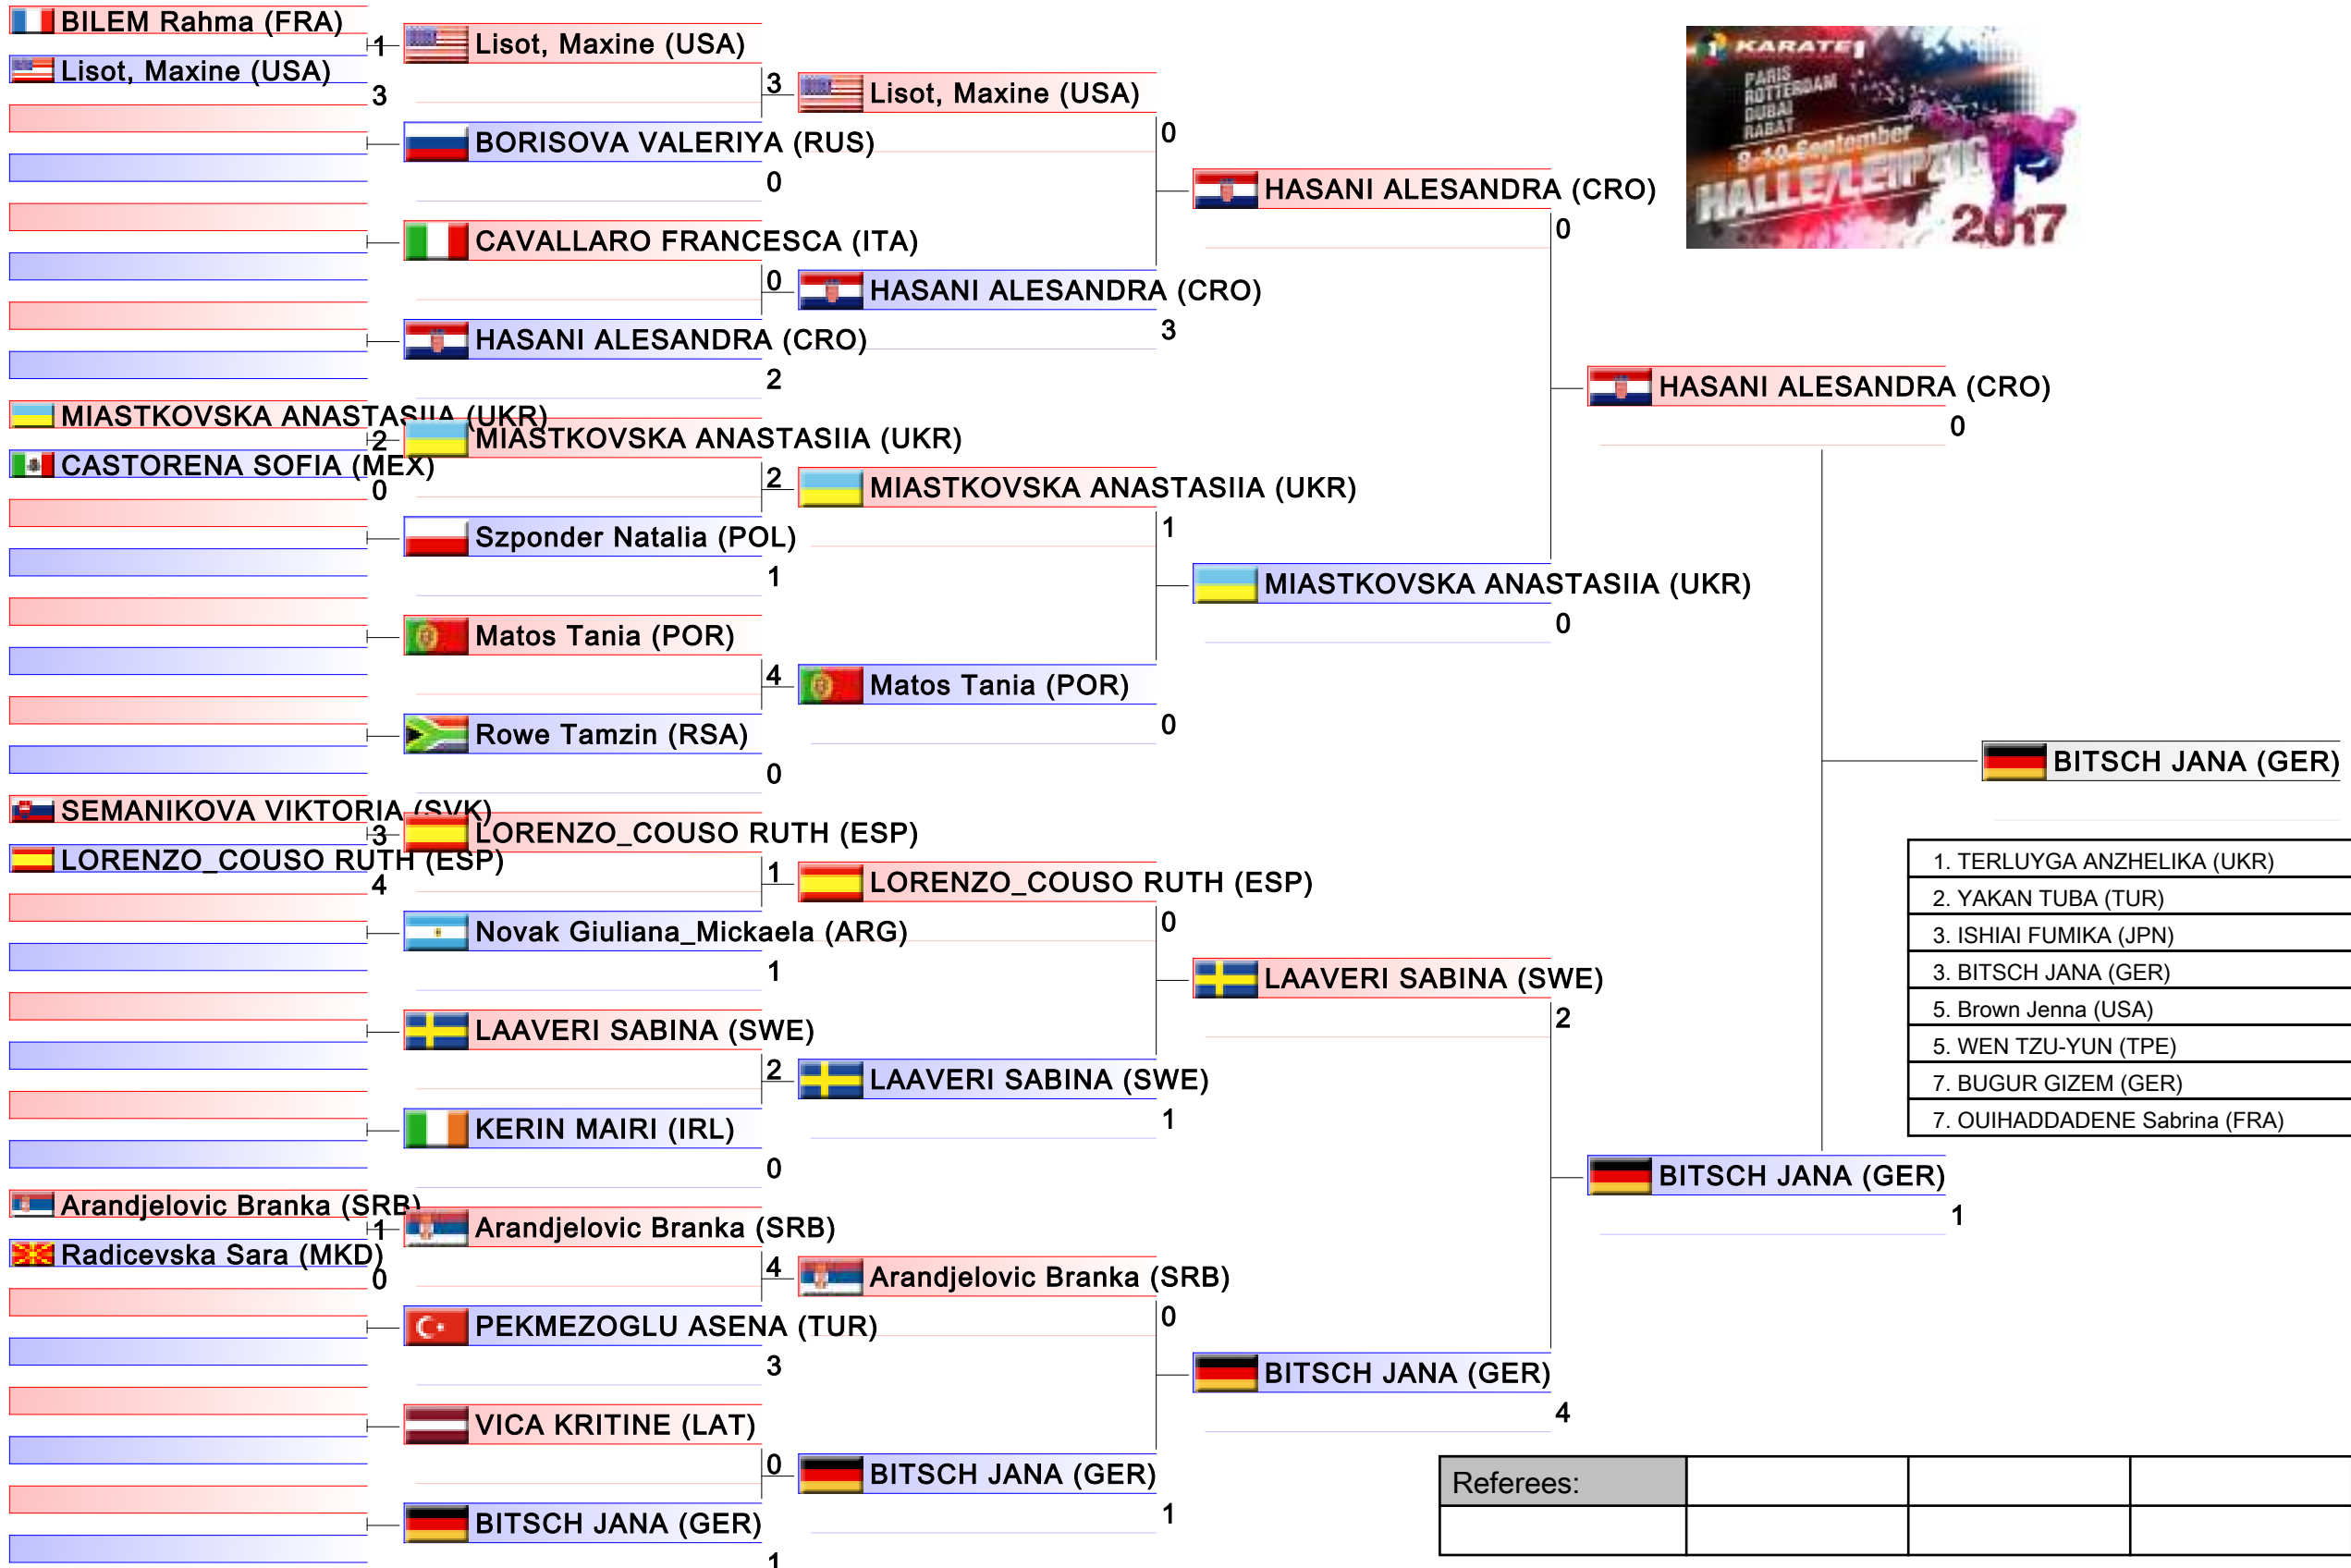

Female Kumite -55 Kg

Karate1 Premier League - Halle/Leipzig 2017, Halle/Leipzig, GER

Tatami
4 09:00

Pool
3/4