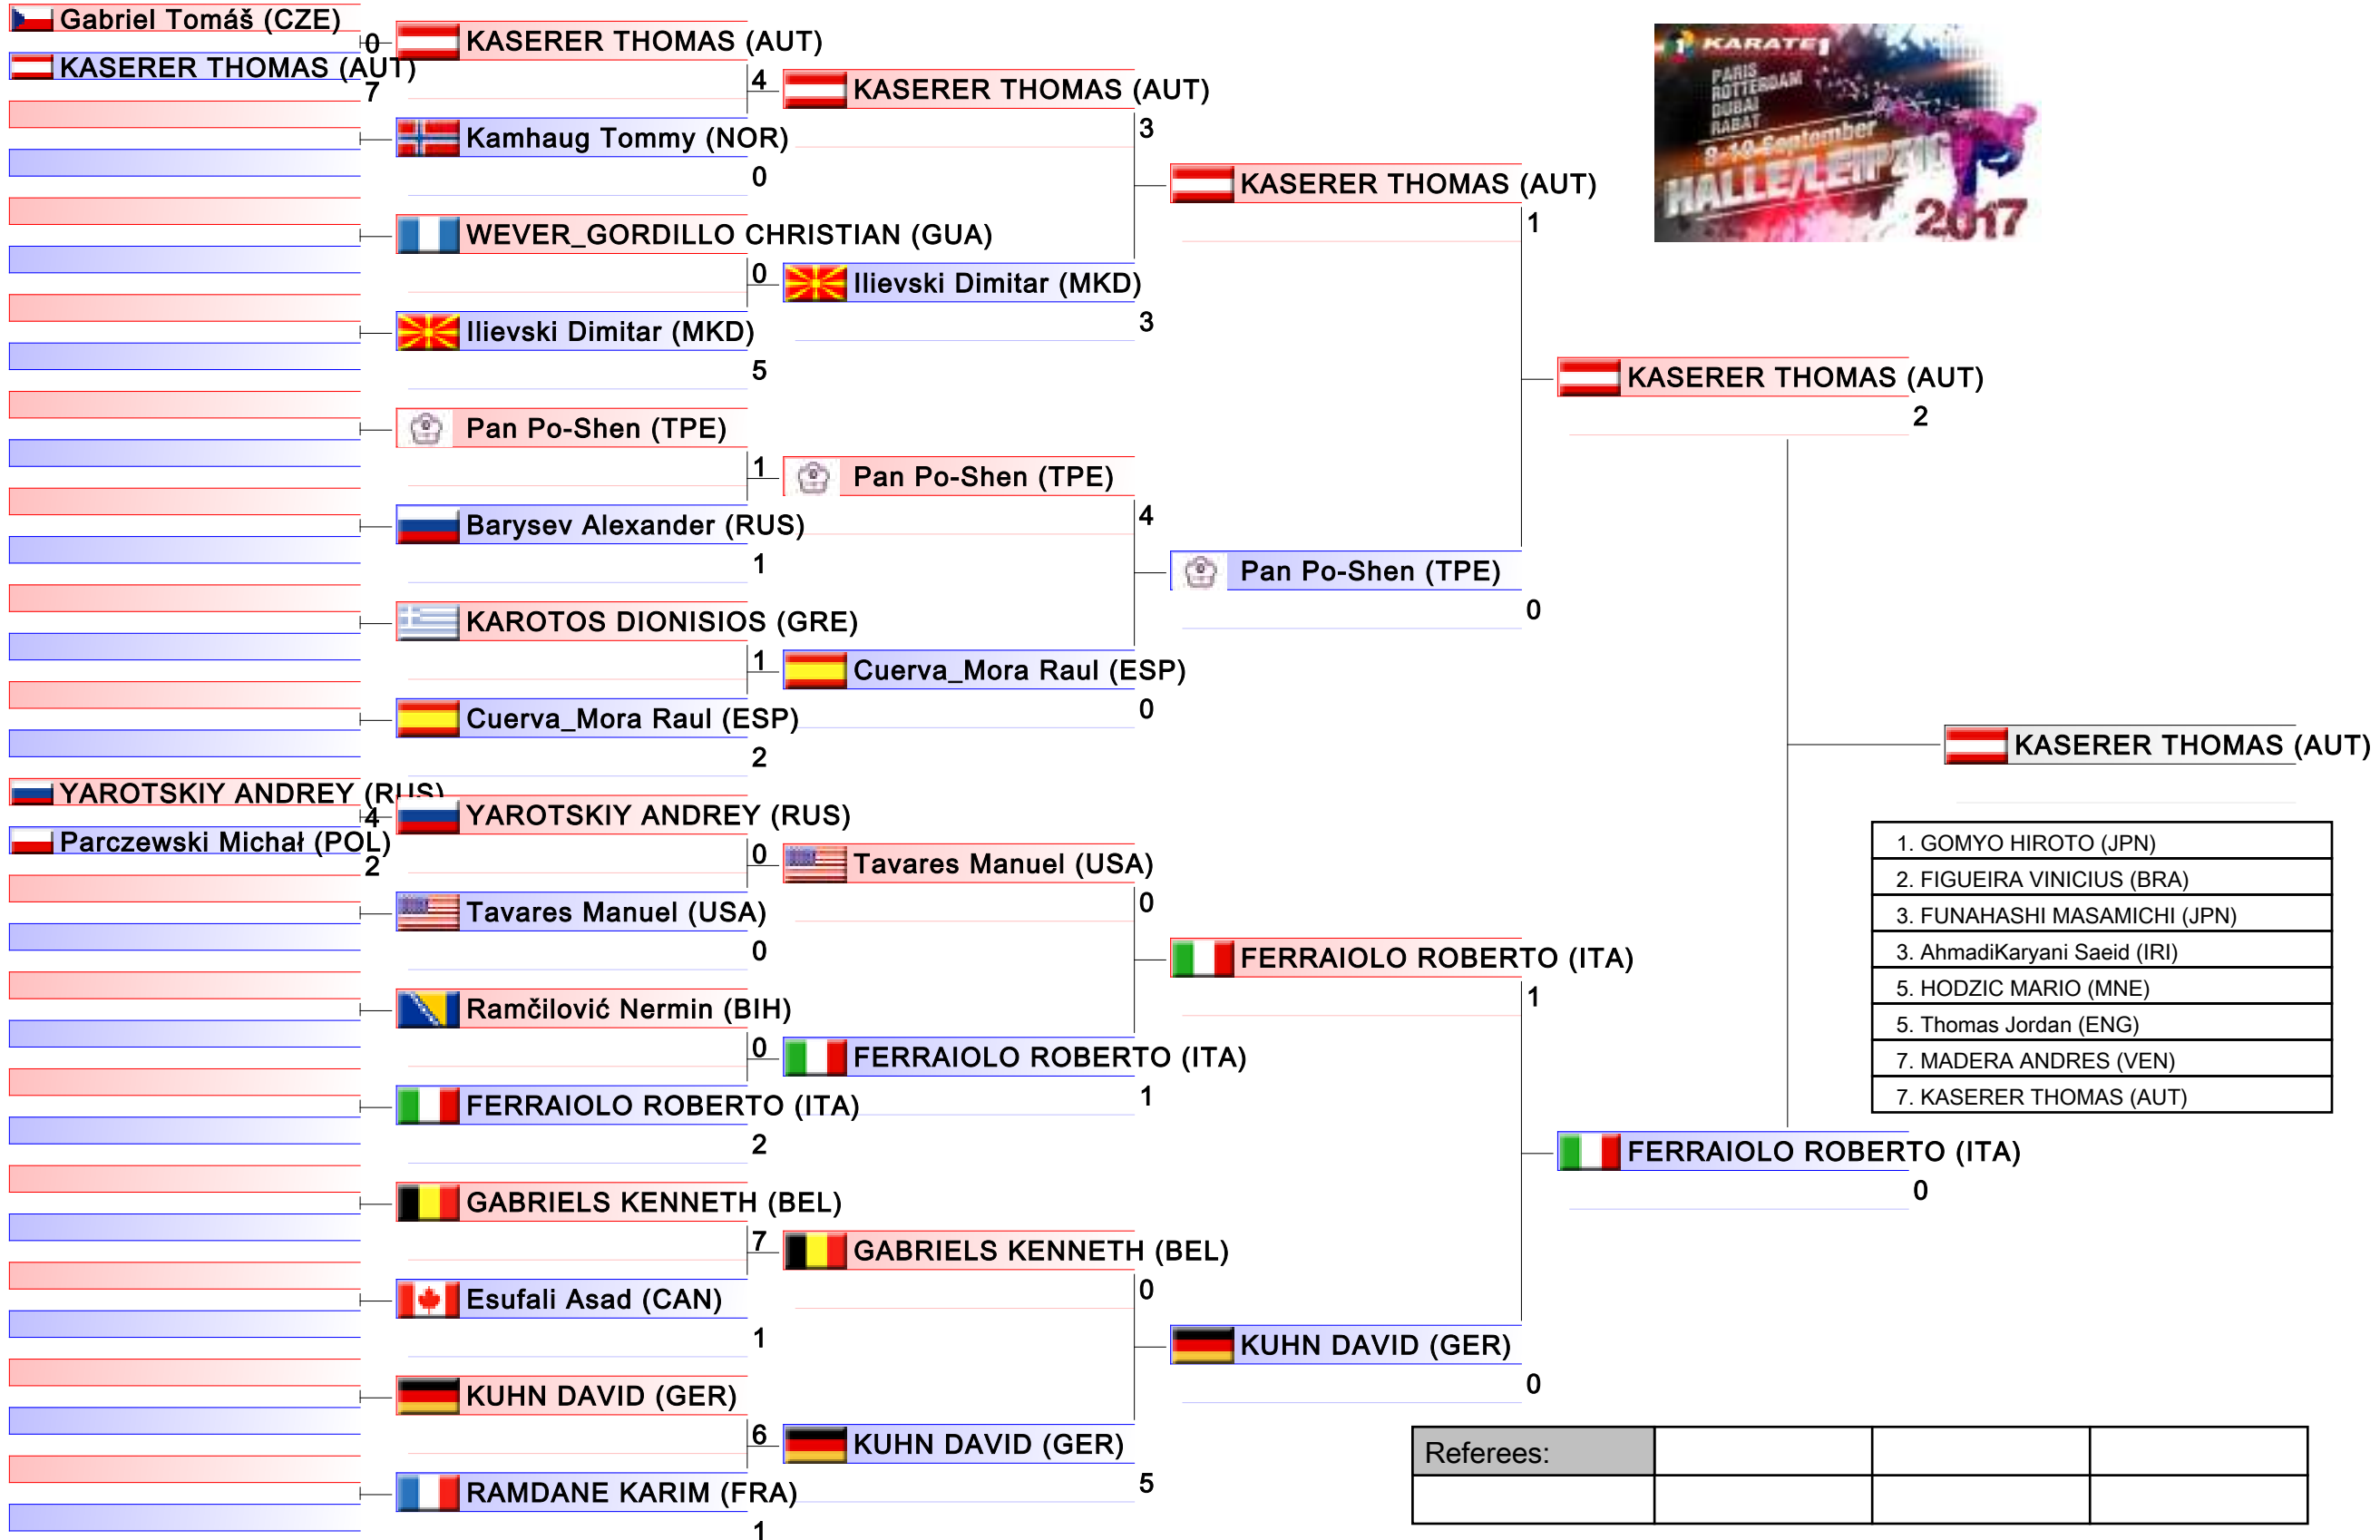

Male Kumite -67 Kg

Karate1 Premier League - Halle/Leipzig 2017, Halle/Leipzig, GER

Tatami
3 18:05

Pool
5/8