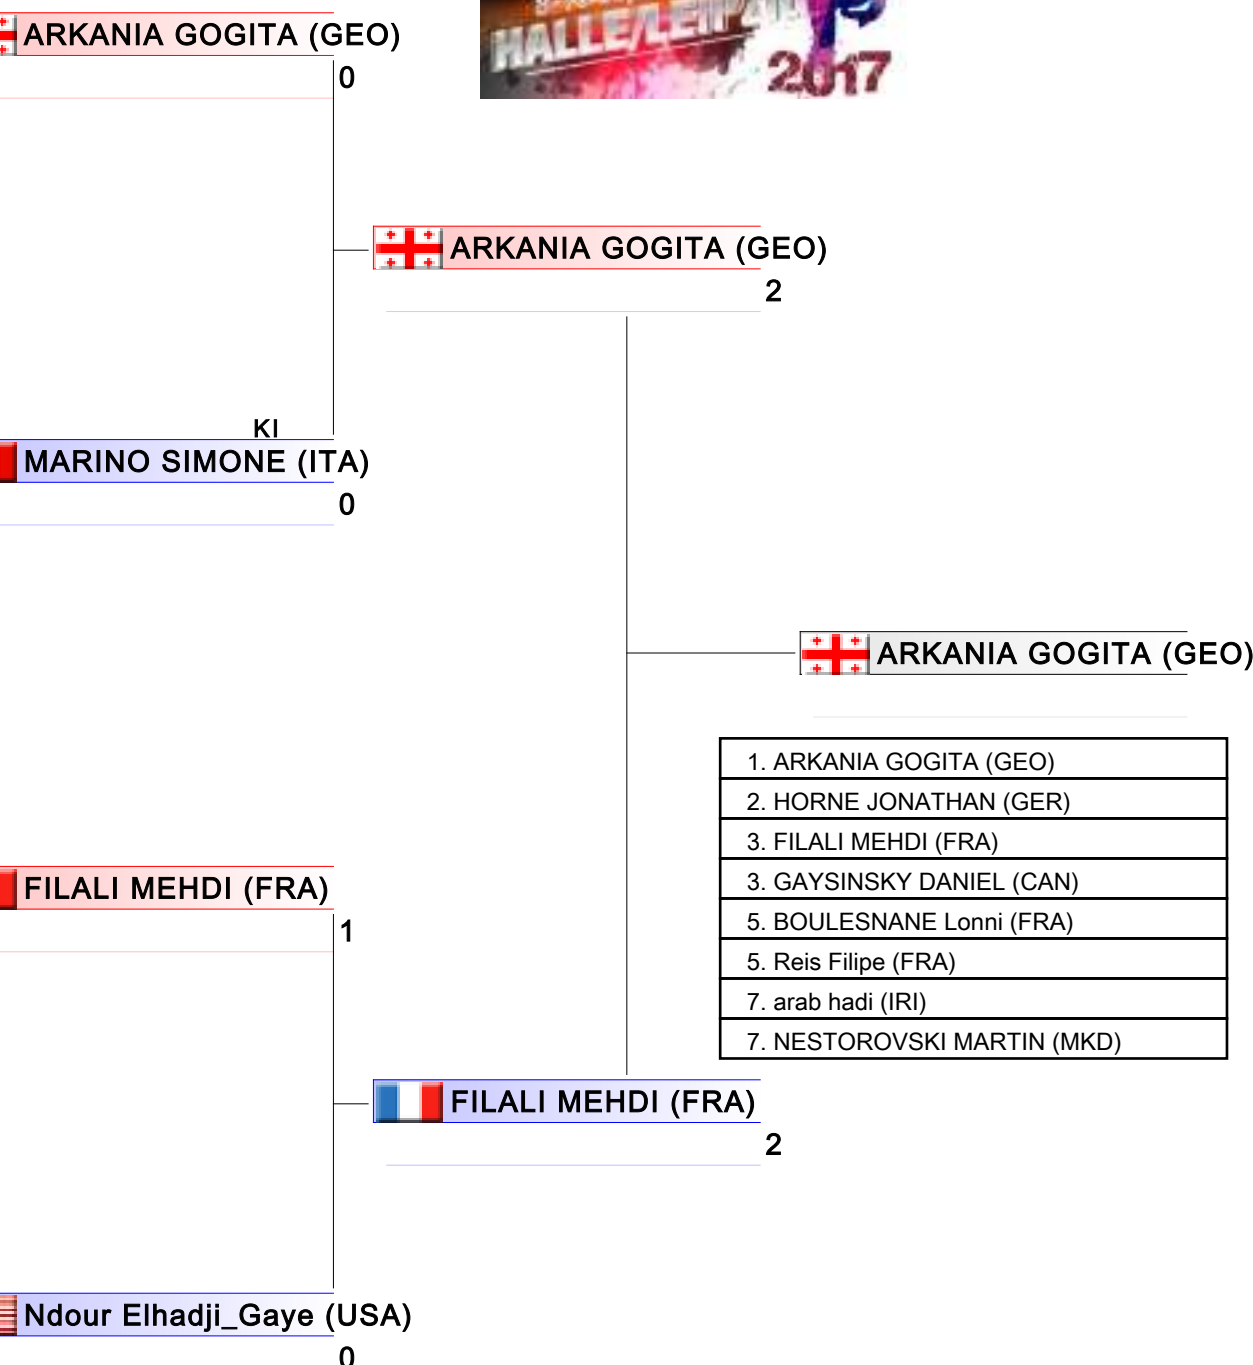

Male Kumite -84 Kg

Karate1 Premier League - Halle/Leipzig 2017, Halle/Leipzig, GER

Tatami
2 14:15

Pool
1/4

Referees:			

Male Kumite 84+ Kg

Karate1 Premier League - Halle/Leipzig 2017, Halle/Leipzig, GER

Tatami
4 17:20

Pool
1/4

1. ARKANIA GOGITA (GEO)
2. HORNE JONATHAN (GER)
3. FILALI MEHDI (FRA)
3. GAYSINSKY DANIEL (CAN)
5. BOULESNANE Lonni (FRA)
5. Reis Filipe (FRA)
7. arab hadi (IRI)
7. NESTOROVSKI MARTIN (MKD)

Referees:			