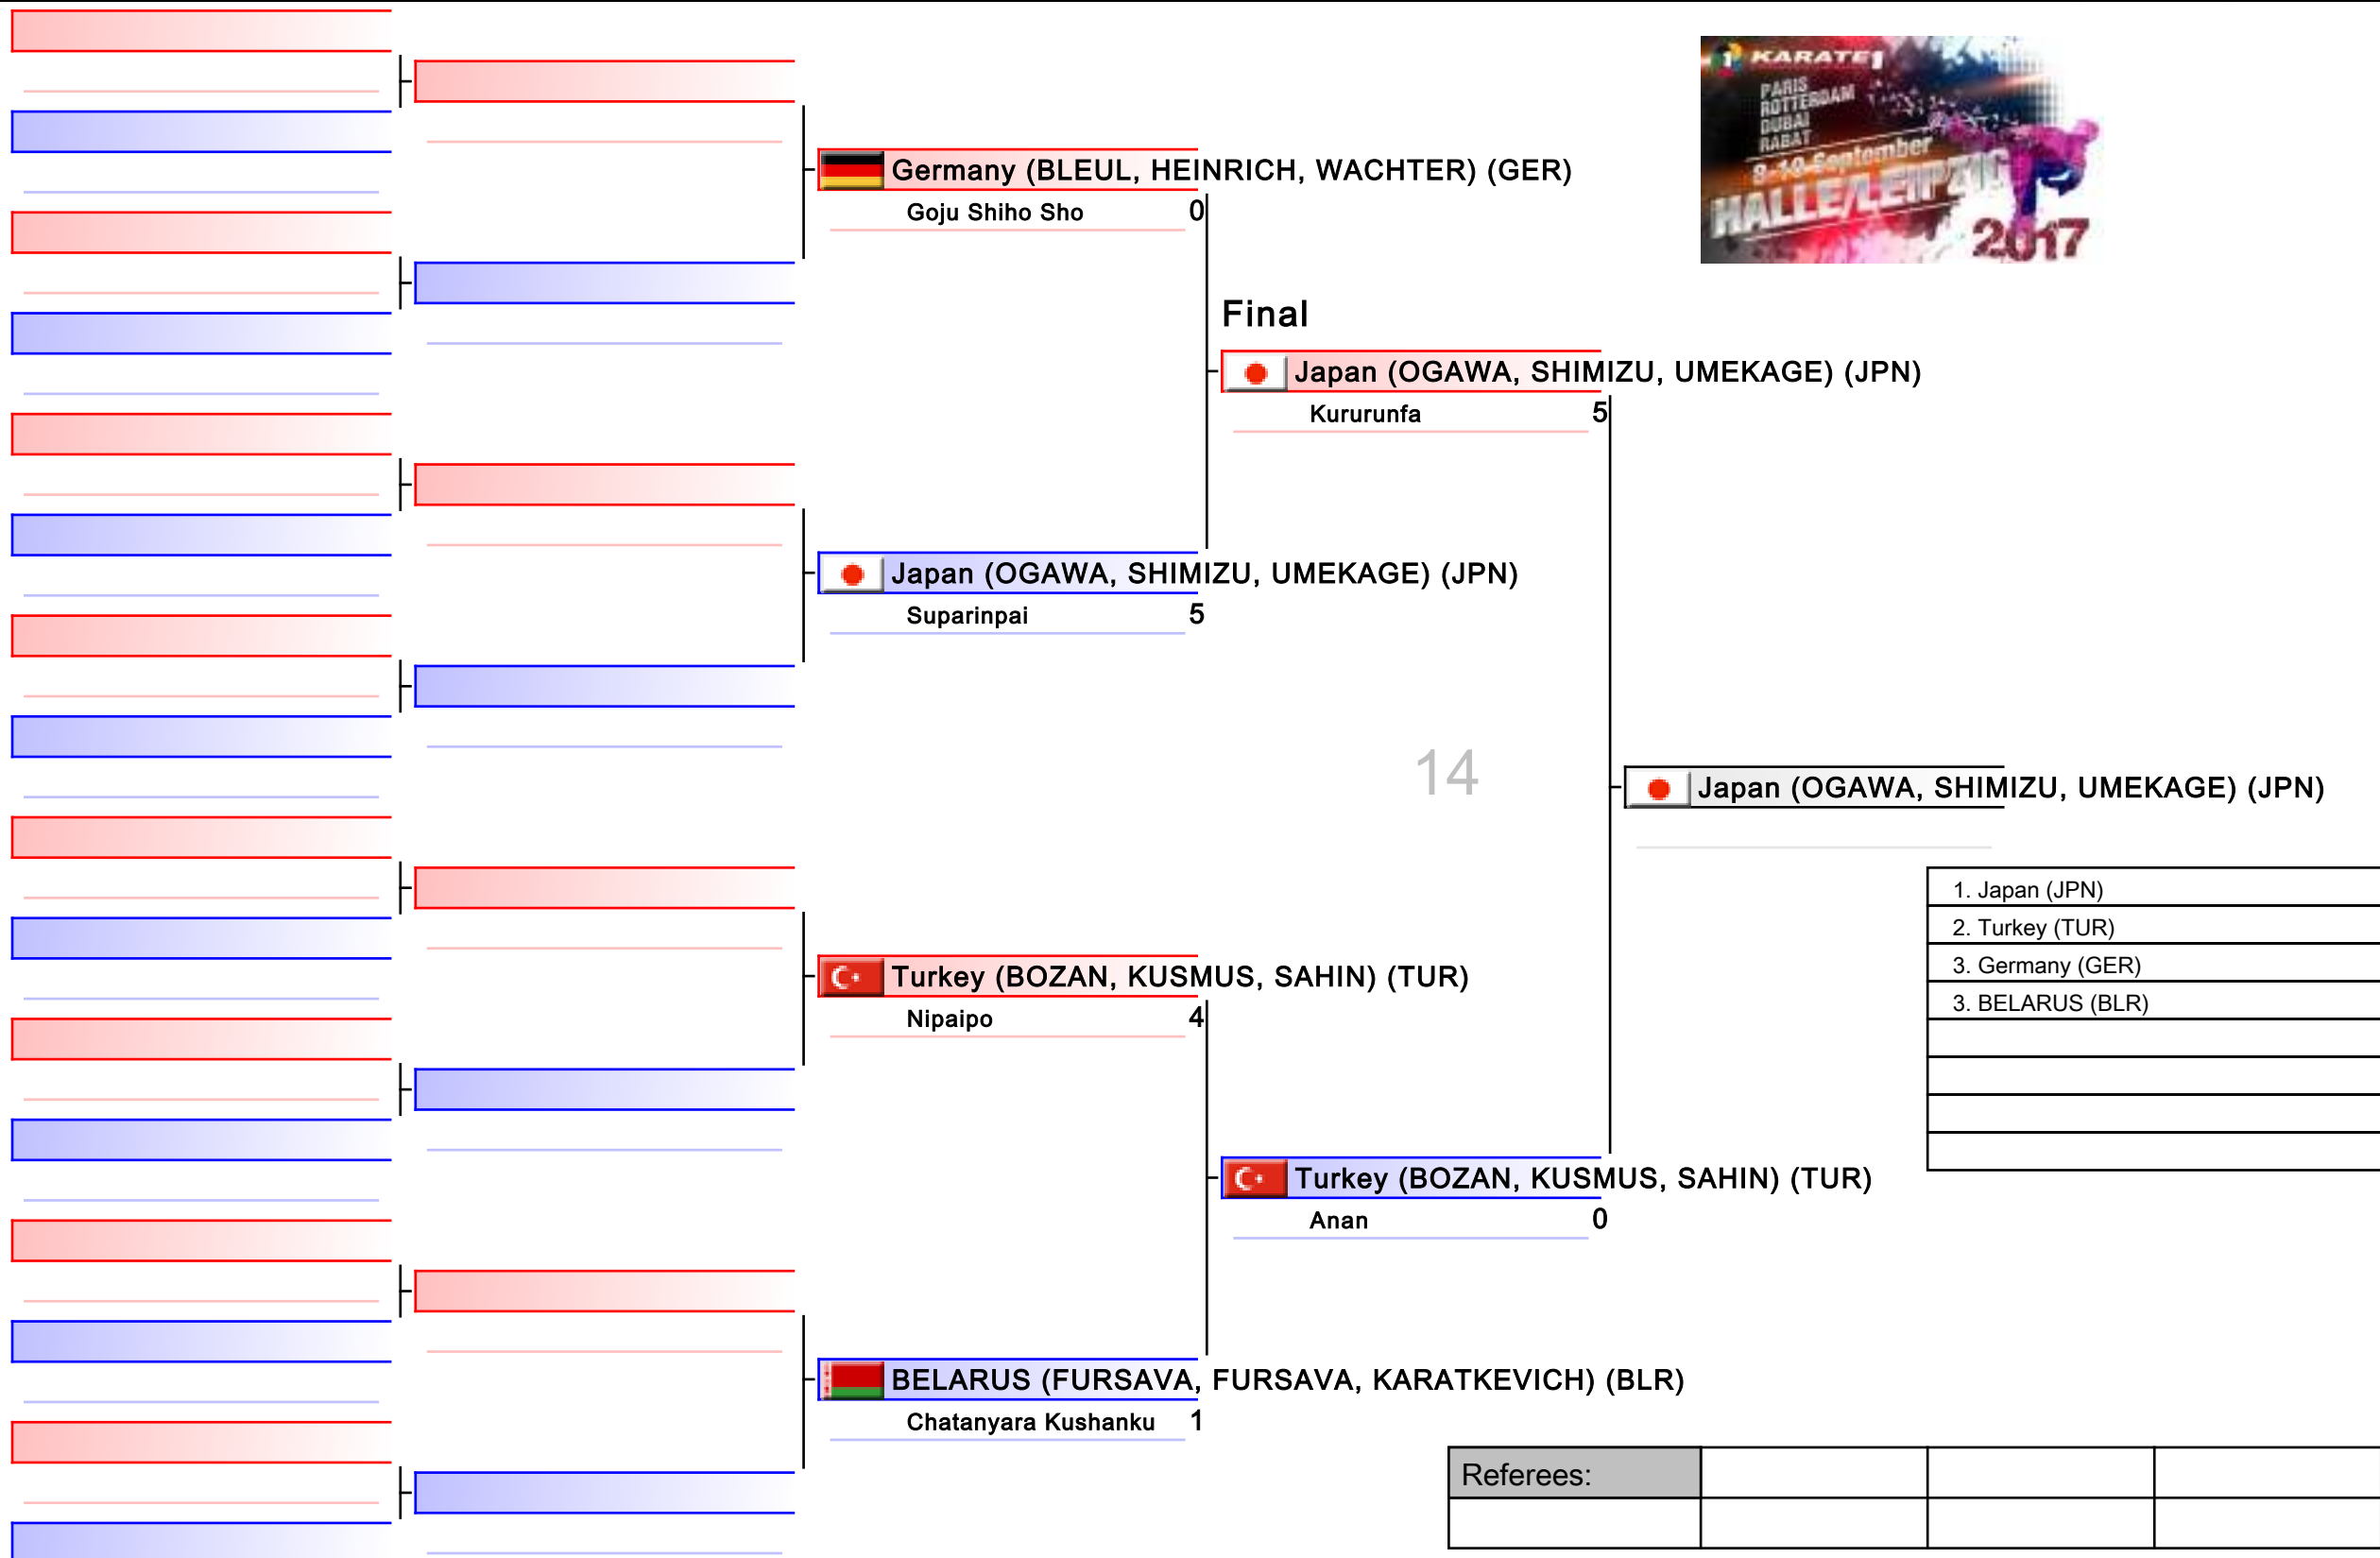

Female Team Kata

Karate1 Premier League - Halle/Leipzig 2017, Halle/Leipzig, GER

Tatami
2 15:30

Pool
1/1