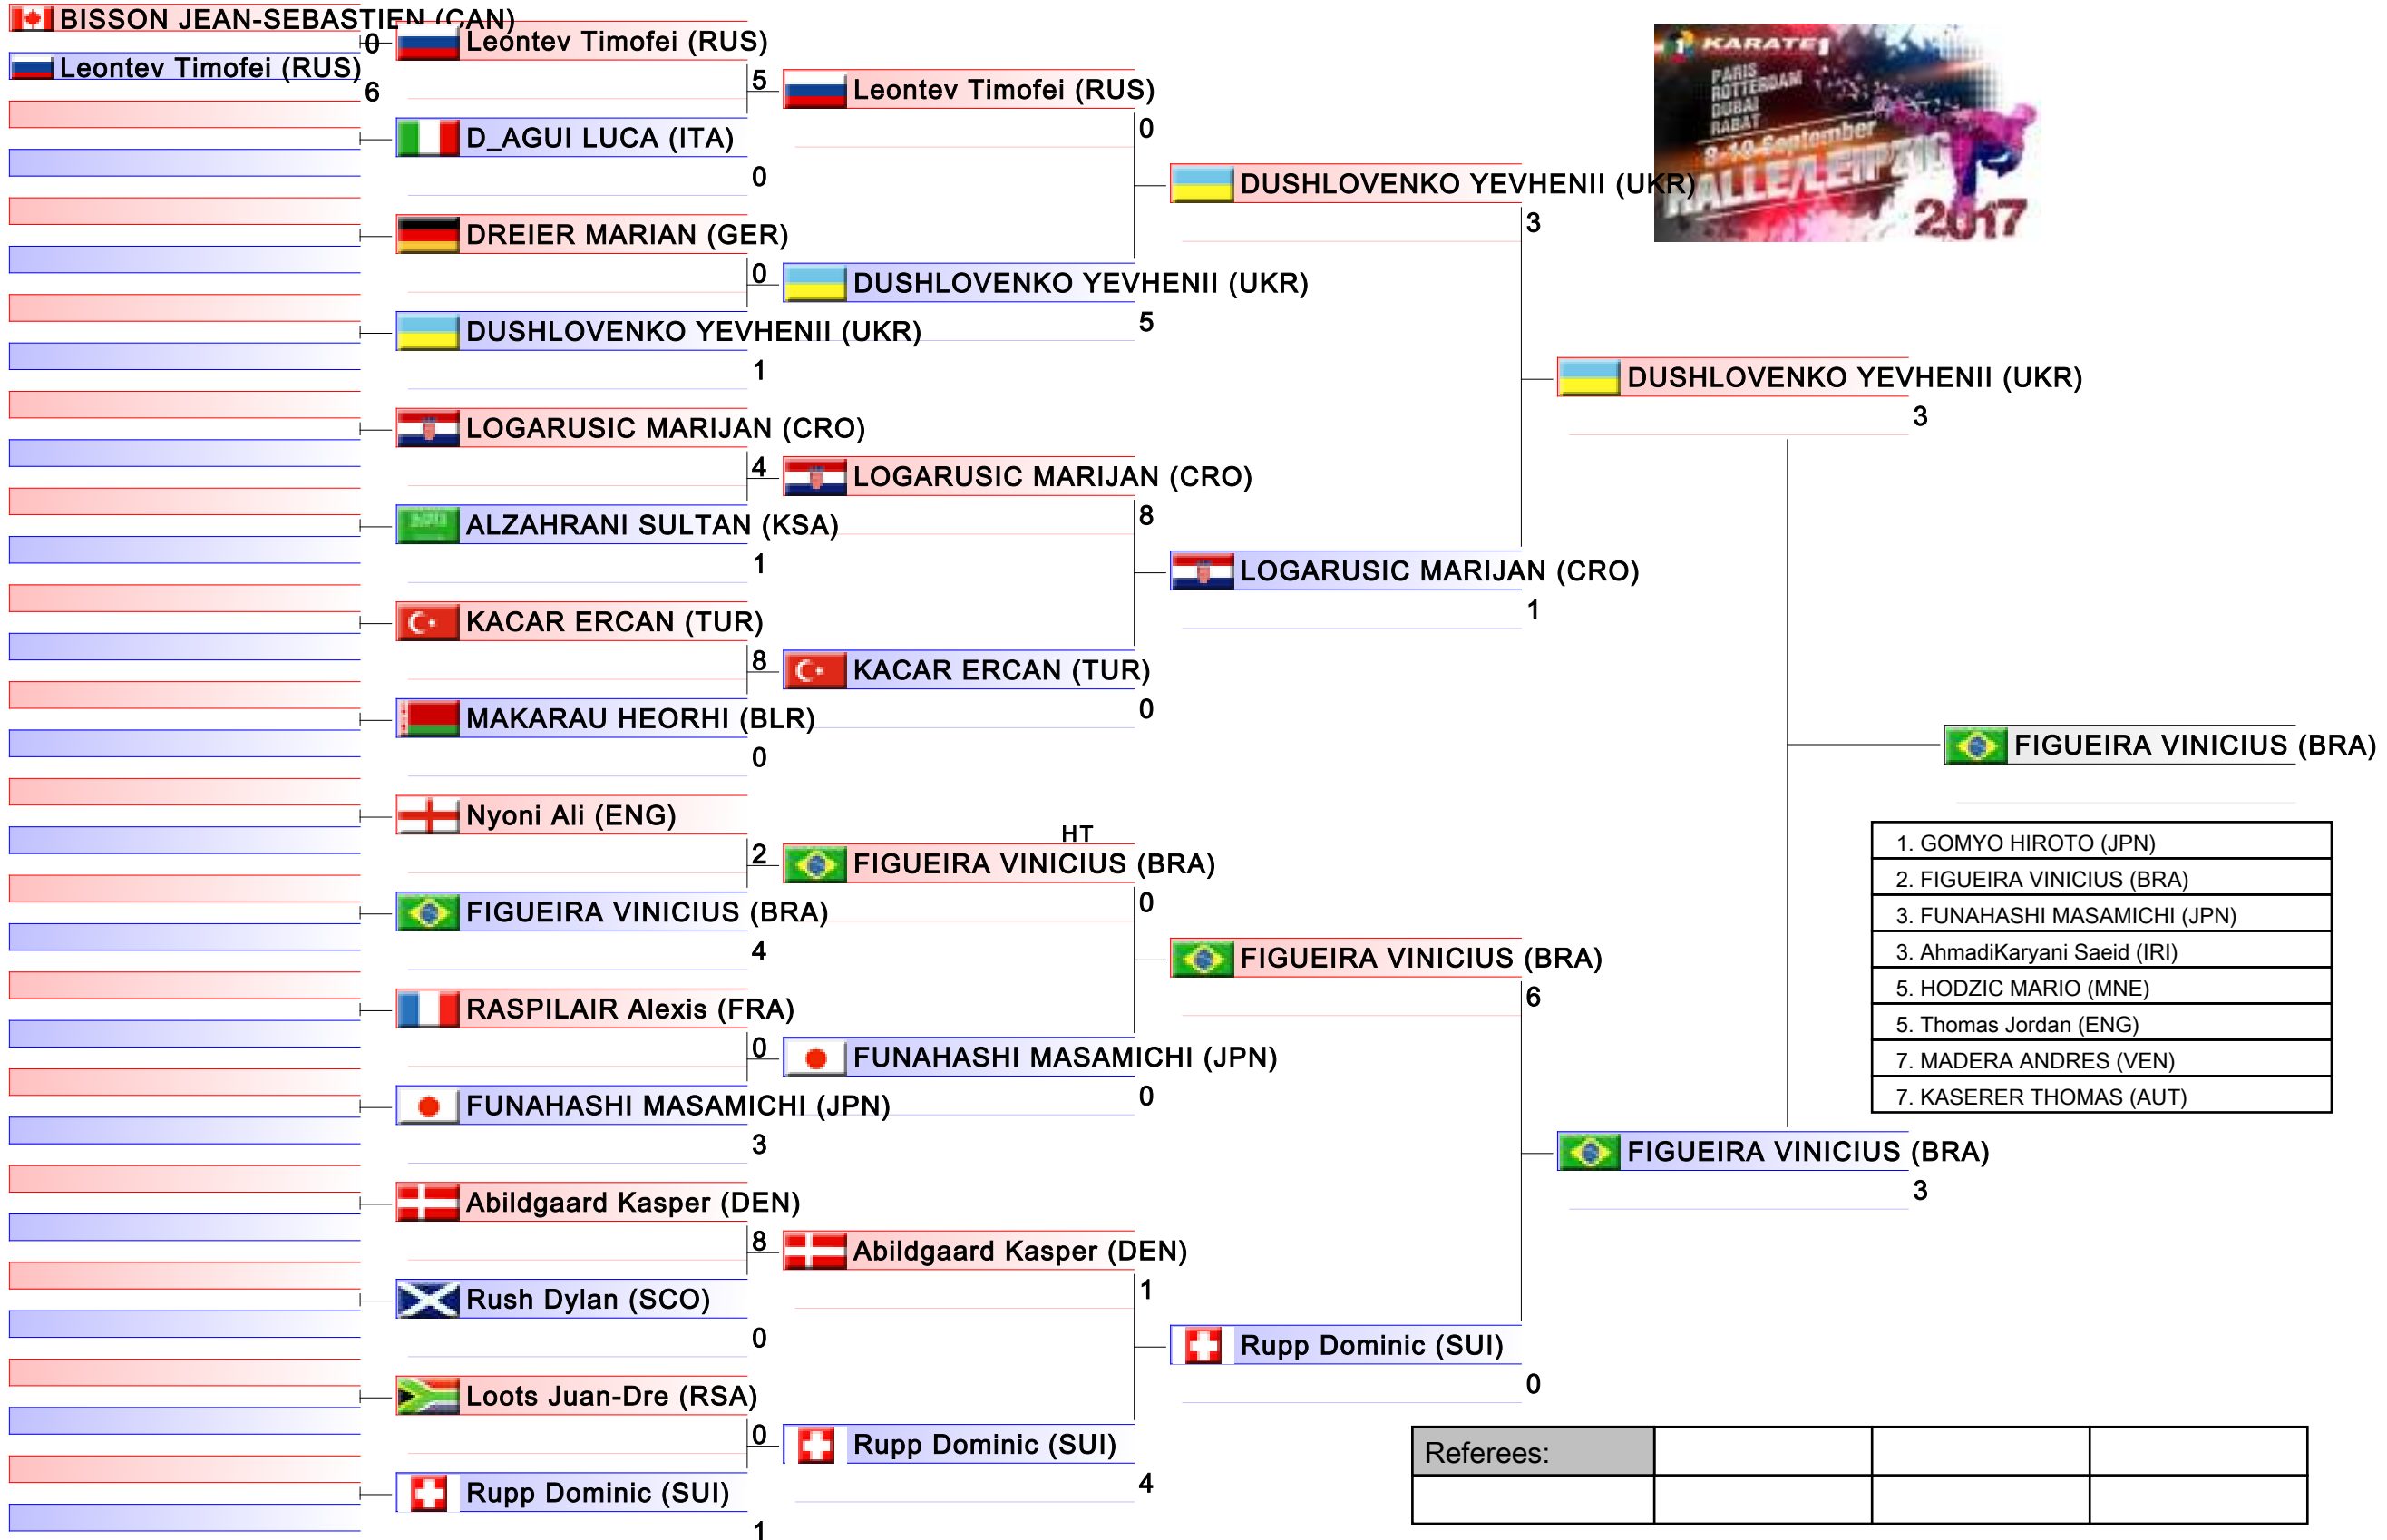

Male Kumite -67 Kg

Karate1 Premier League - Halle/Leipzig 2017, Halle/Leipzig, GER

Tatami
1 18:05

Pool
3/8

Referees: