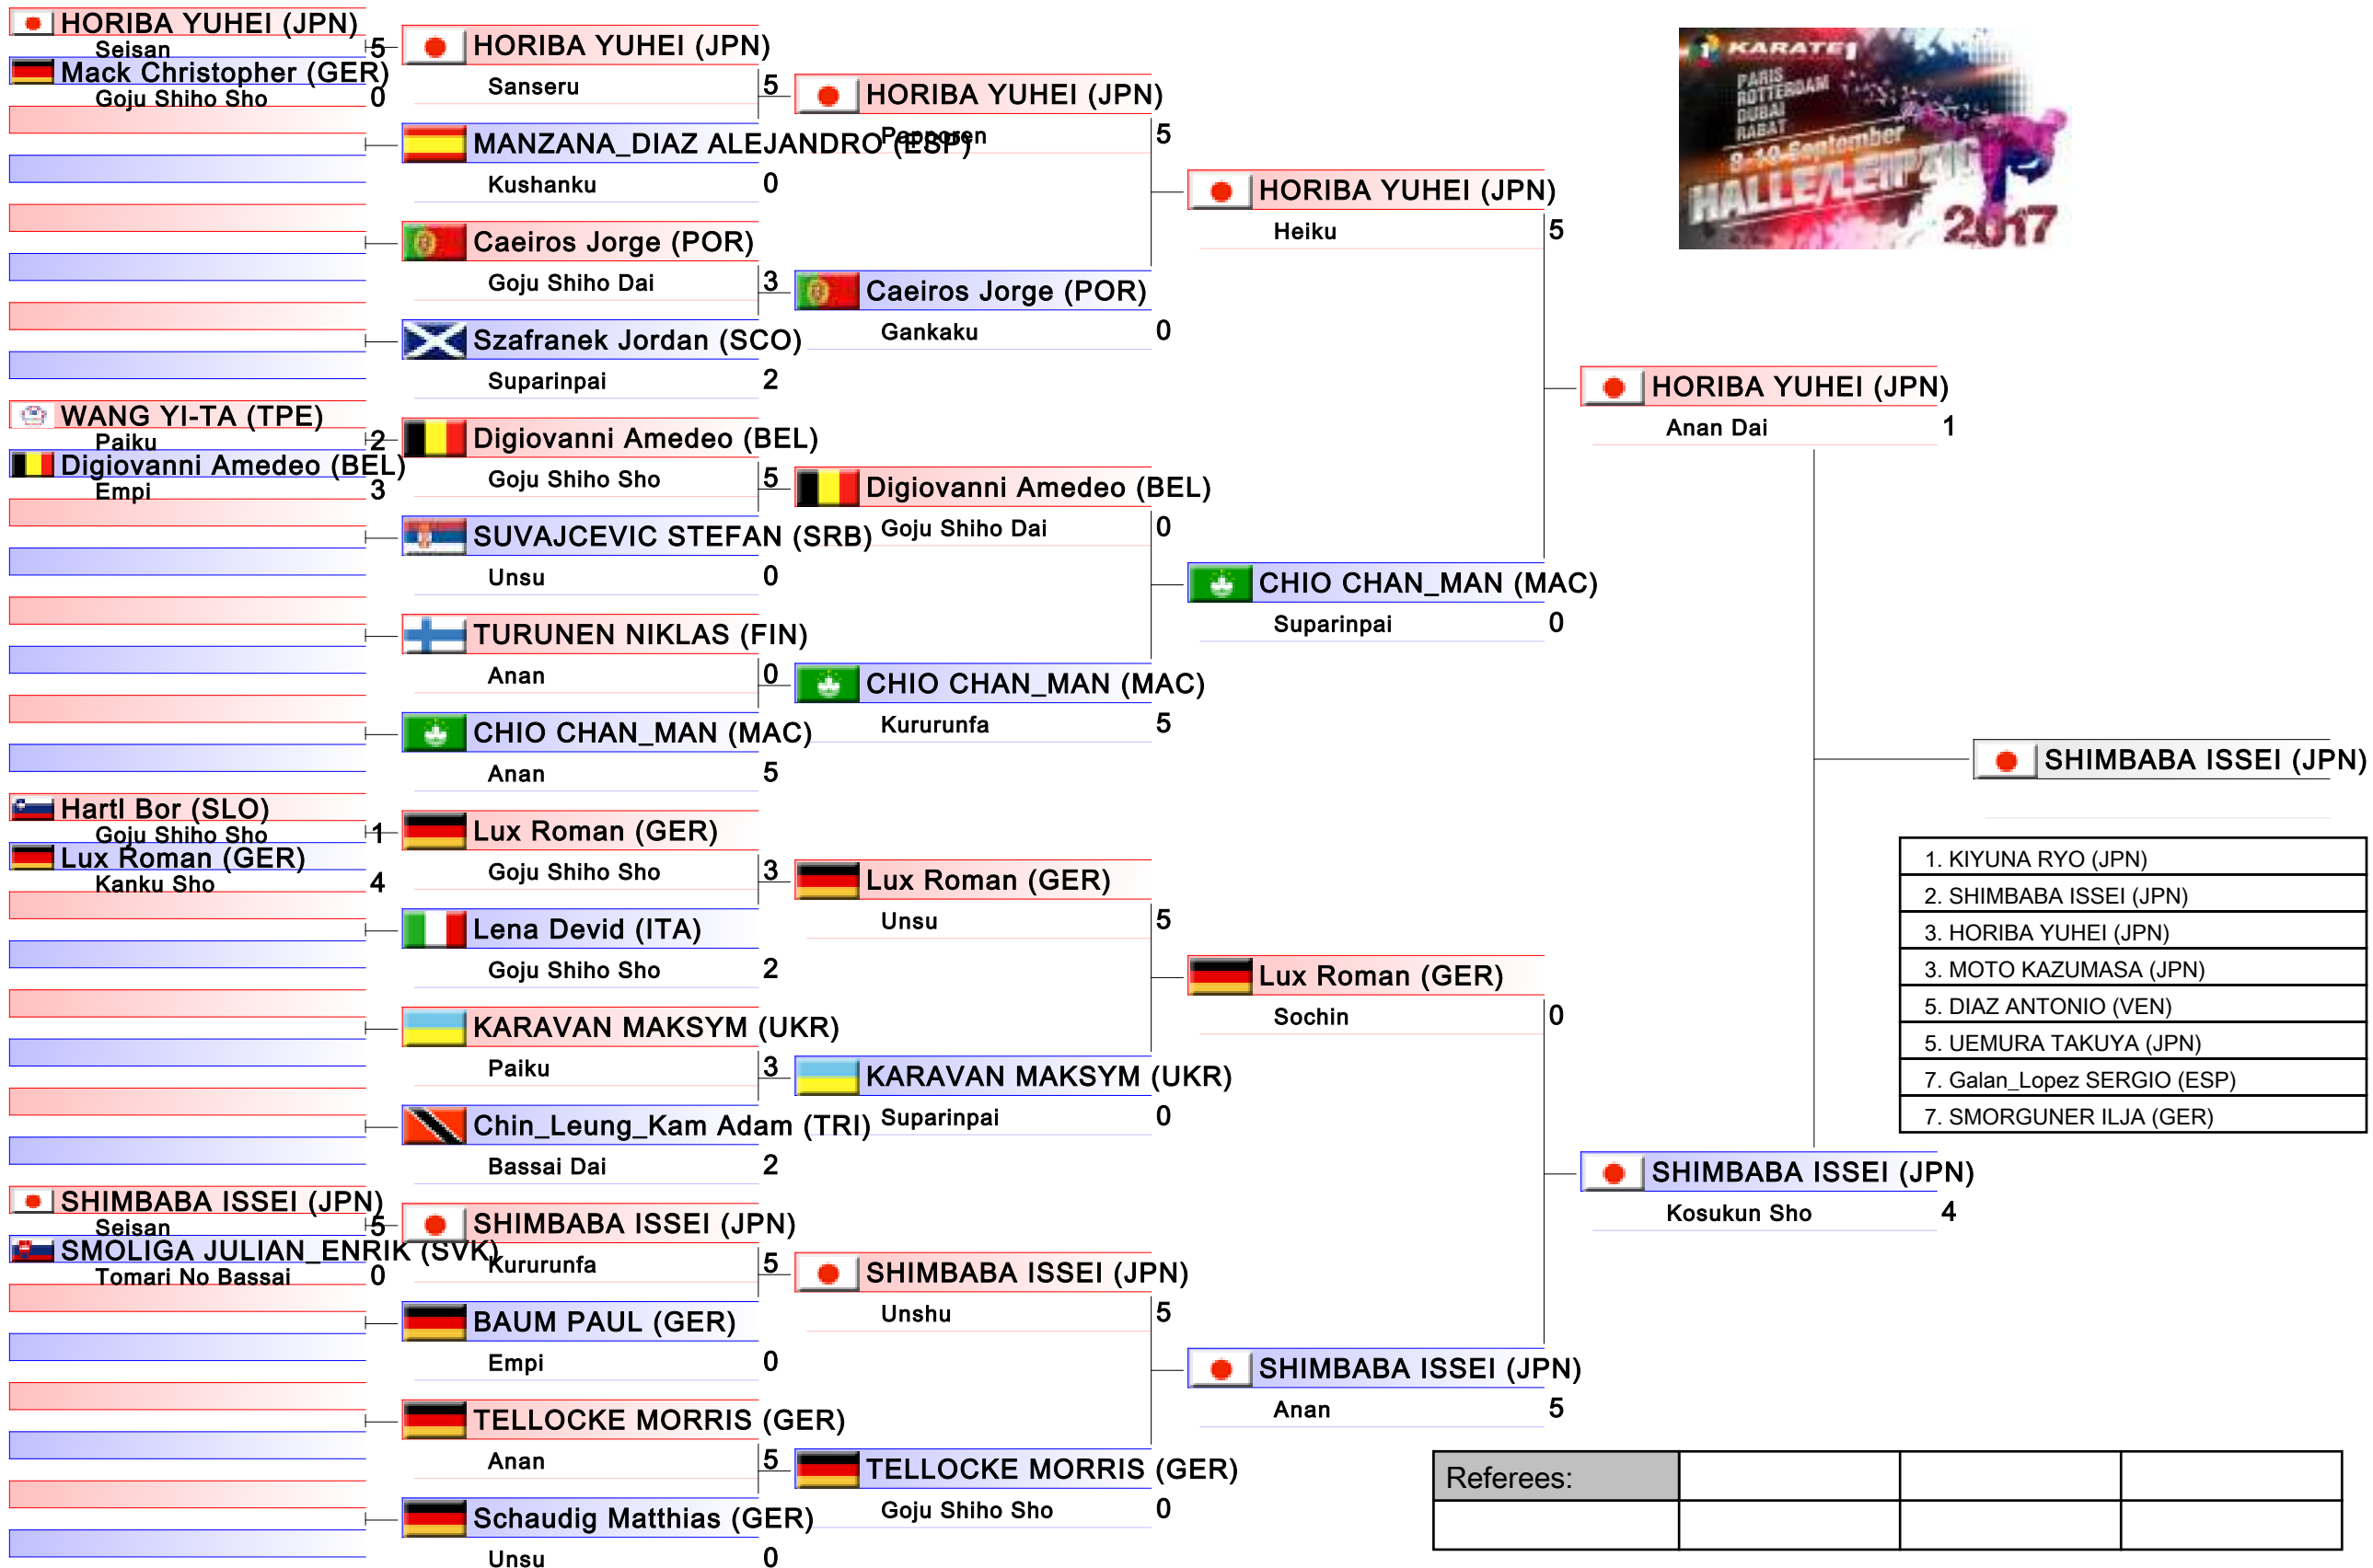

Tatami
2 09:00

Pool
3/8

Male Kata

Karate1 Premier League - Halle/Leipzig 2017, Halle/Leipzig, GER

Tatami
2 10:55

Pool
4/8

Referees:			

Male Kata

Karate1 Premier League - Halle/Leipzig 2017, Halle/Leipzig, GER

Tatami
4 09:00

Pool
5/8

Male Kata

Karate1 Premier League - Halle/Leipzig 2017, Halle/Leipzig, GER

Tatami
4 10:55

Pool
6/8

1. KIYUNA RYO (JPN)
2. SHIMBABA ISSEI (JPN)
3. HORIBA YUHEI (JPN)
3. MOTO KAZUMASA (JPN)
5. DIAZ ANTONIO (VEN)
5. UEMURA TAKUYA (JPN)
7. Galan_Lopez SERGIO (ESP)
7. SMORGUNER ILJA (GER)