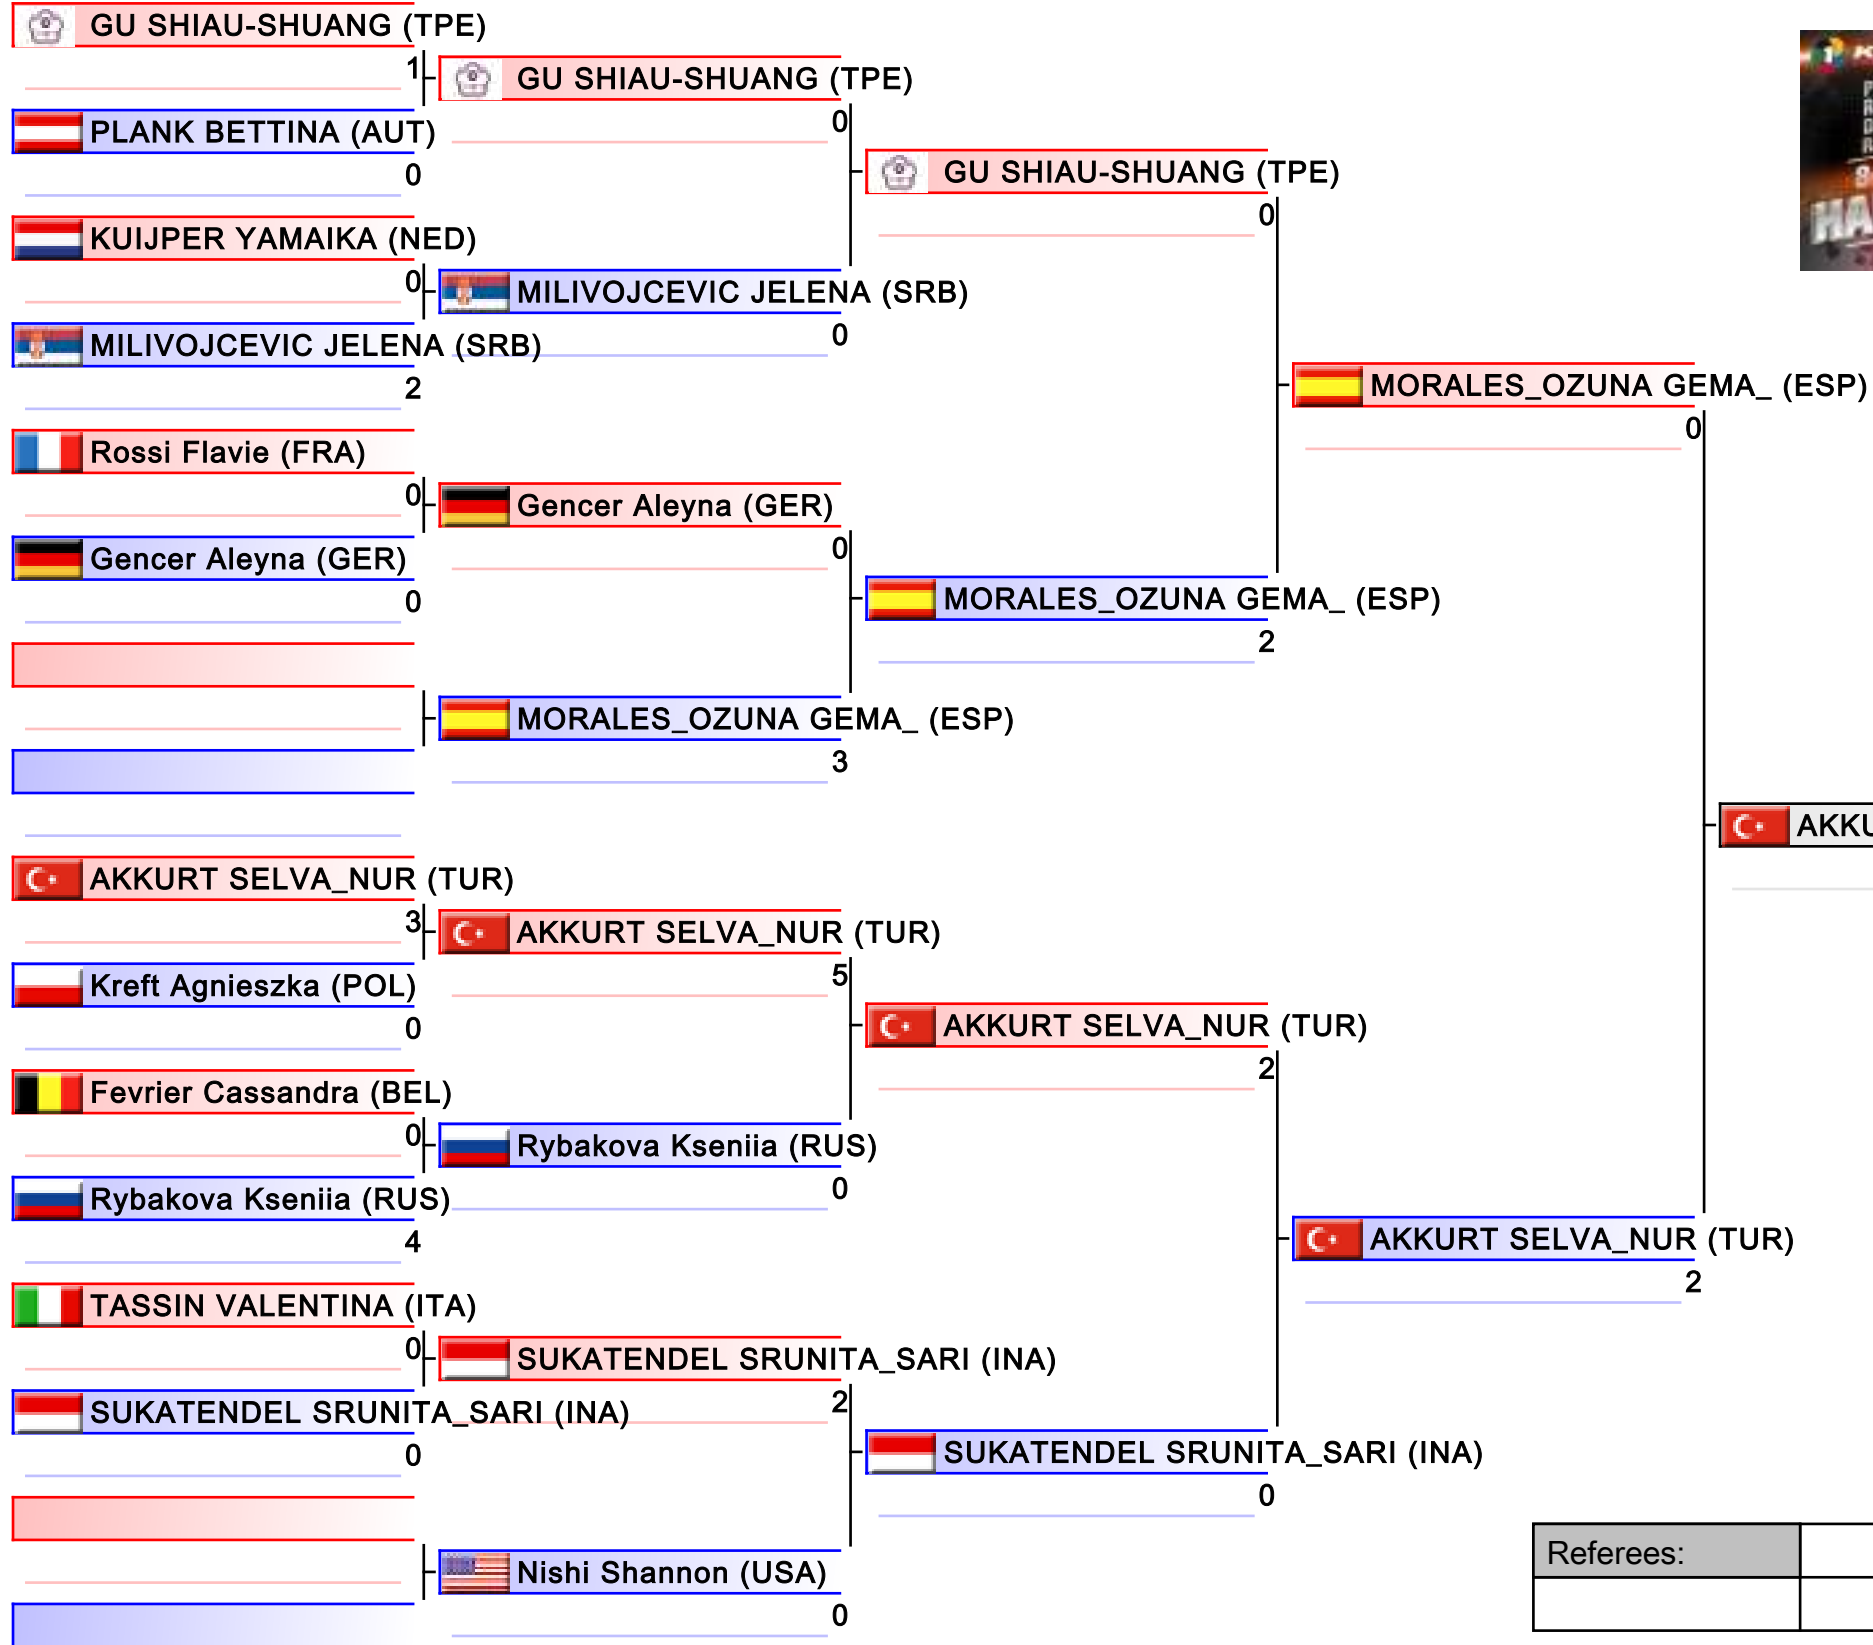

Referees:			

Female Kata

Karate1 Premier League - Halle/Leipzig 2017, Halle/Leipzig, GER

Tatami
4 13:05

Pool
4/4

Female Kumite -50 Kg

Karate1 Premier League - Halle/Leipzig 2017, Halle/Leipzig, GER

Tatami
2 15:50

Pool
1/4

1. HUBRICH SHARA (GER)
2. MIYAHARA MIHO (JPN)
3. VILLANUEVA_FABIAN ANA_ (DOM)
3. TADANO AYAKA (JPN)
5. AKKURT SELVA_NUR (TUR)
5. TOKCAN UMay (TUR)
7. SASSANO SILVIA (ITA)
7. KOULINKOVITCH MARIYA (BLR)