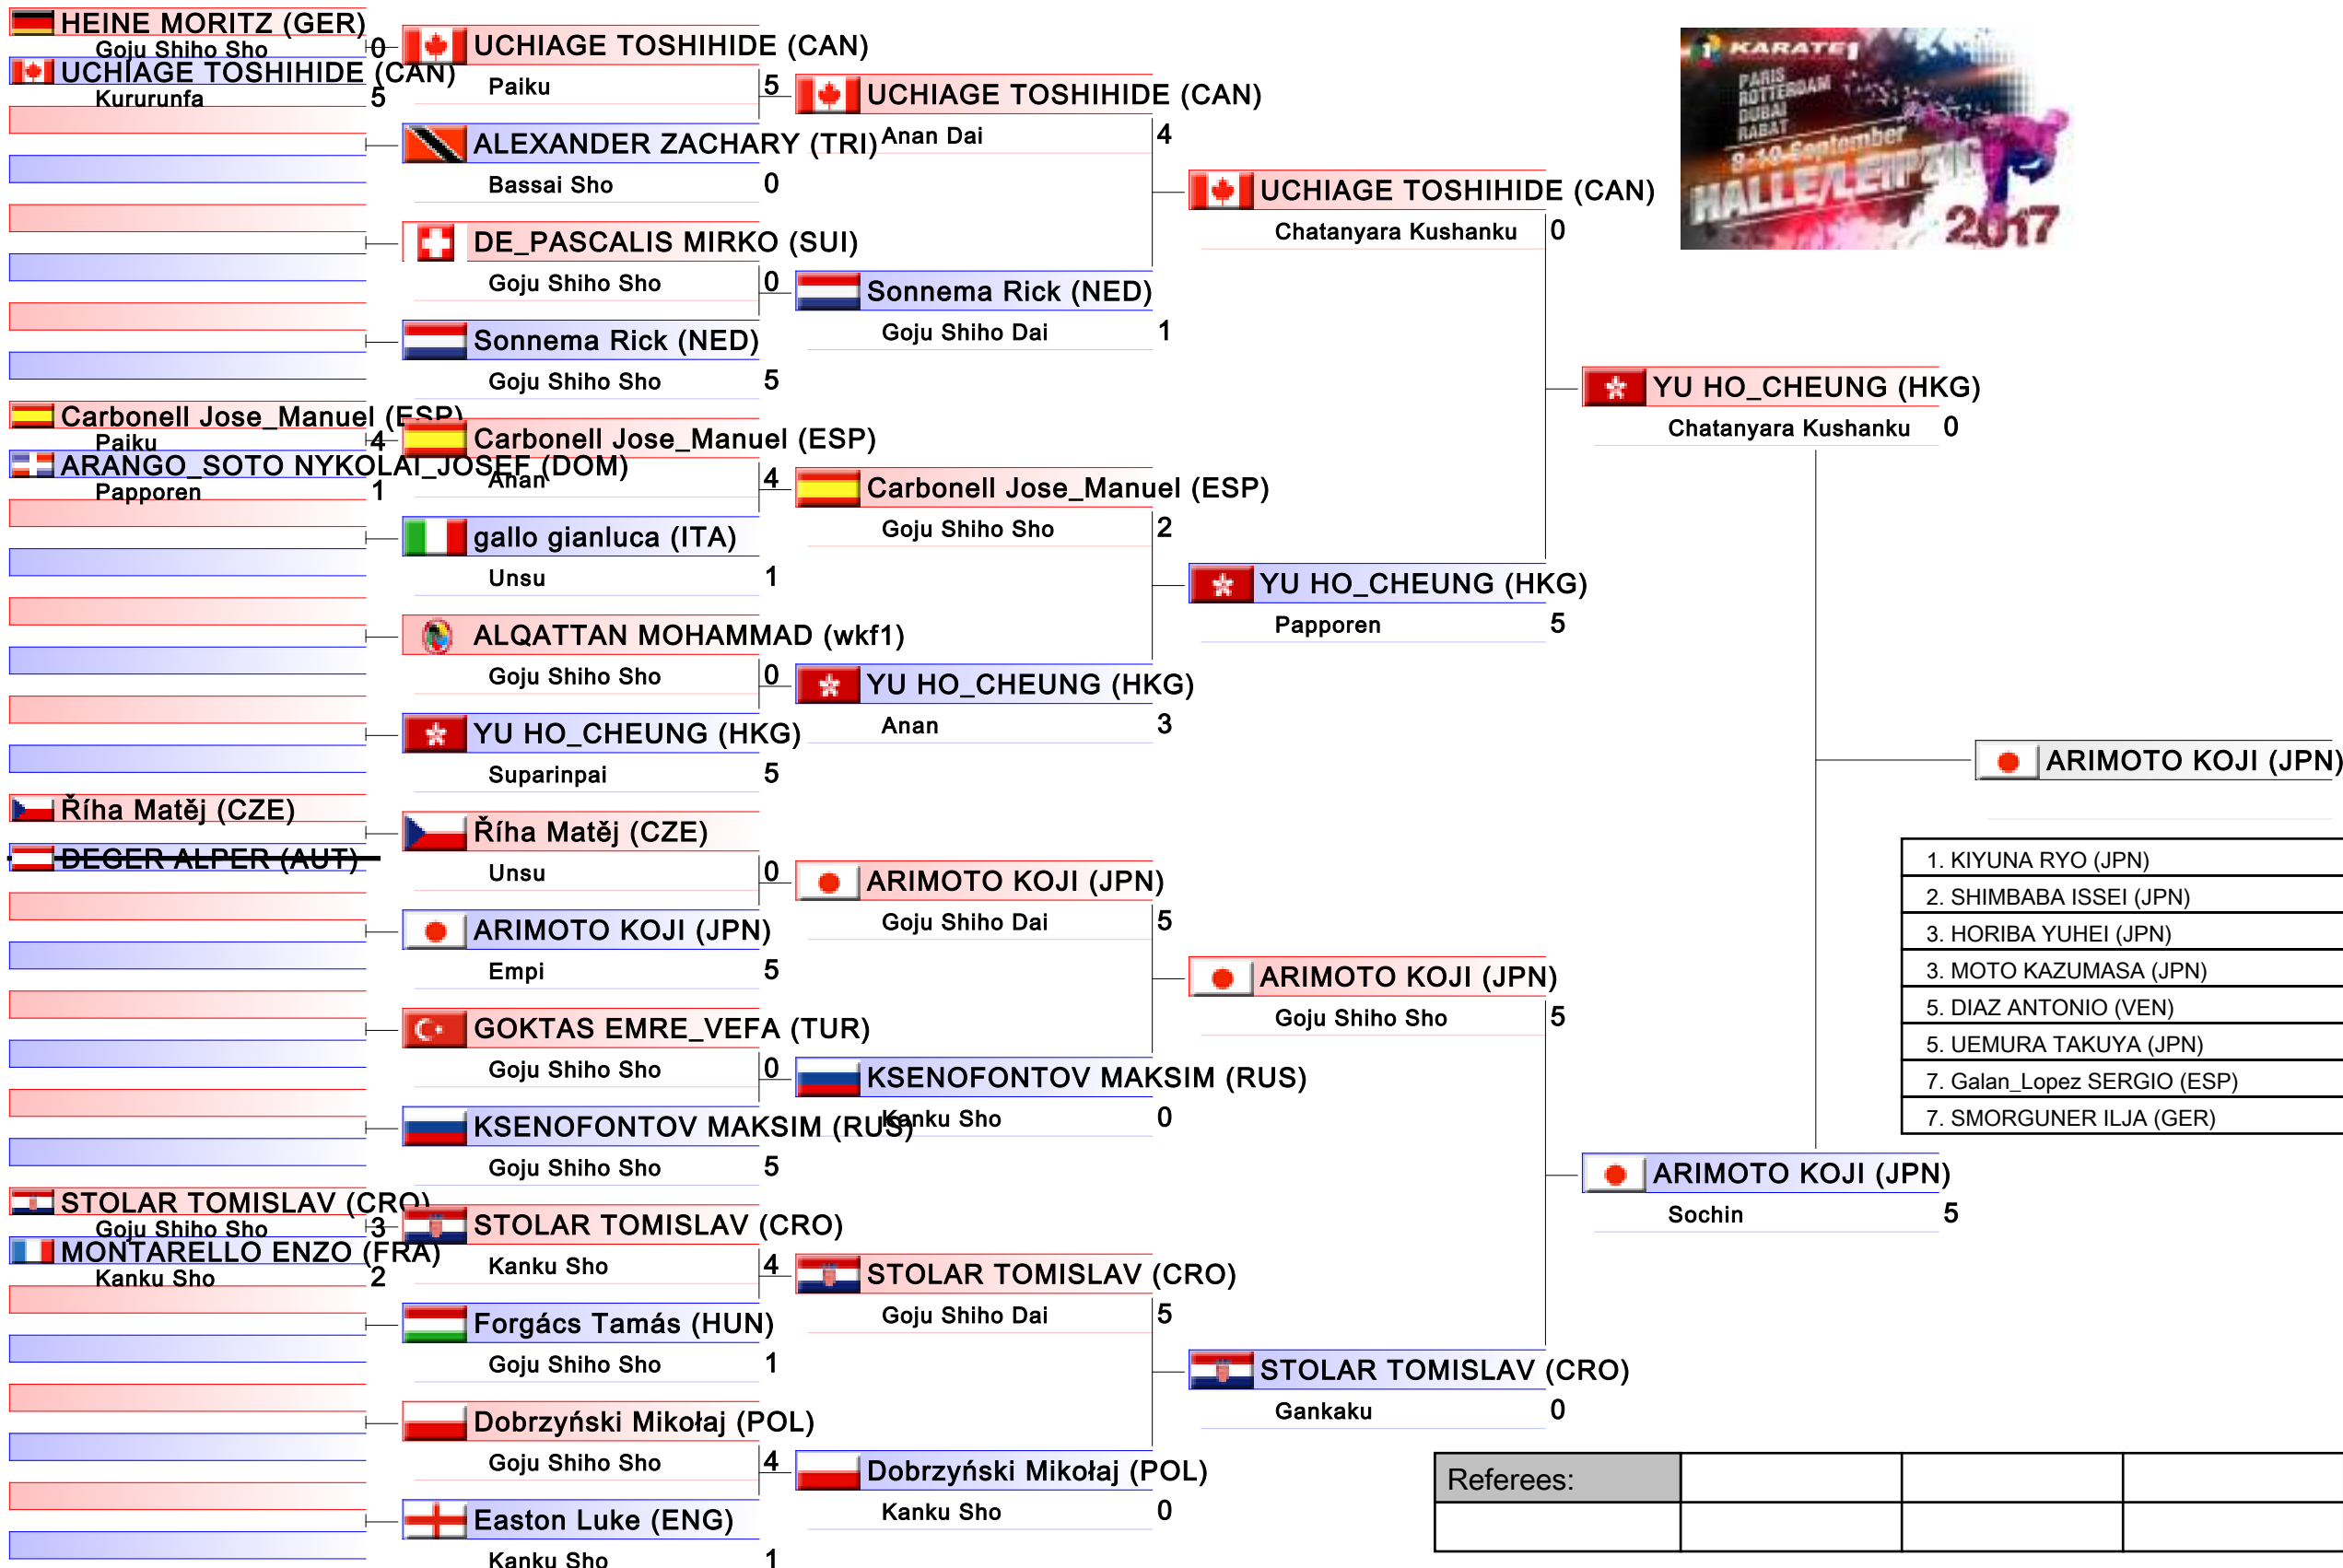

Male Kata

Karate1 Premier League - Halle/Leipzig 2017, Halle/Leipzig, GER

Tatami
5 09:00

Pool
7/8