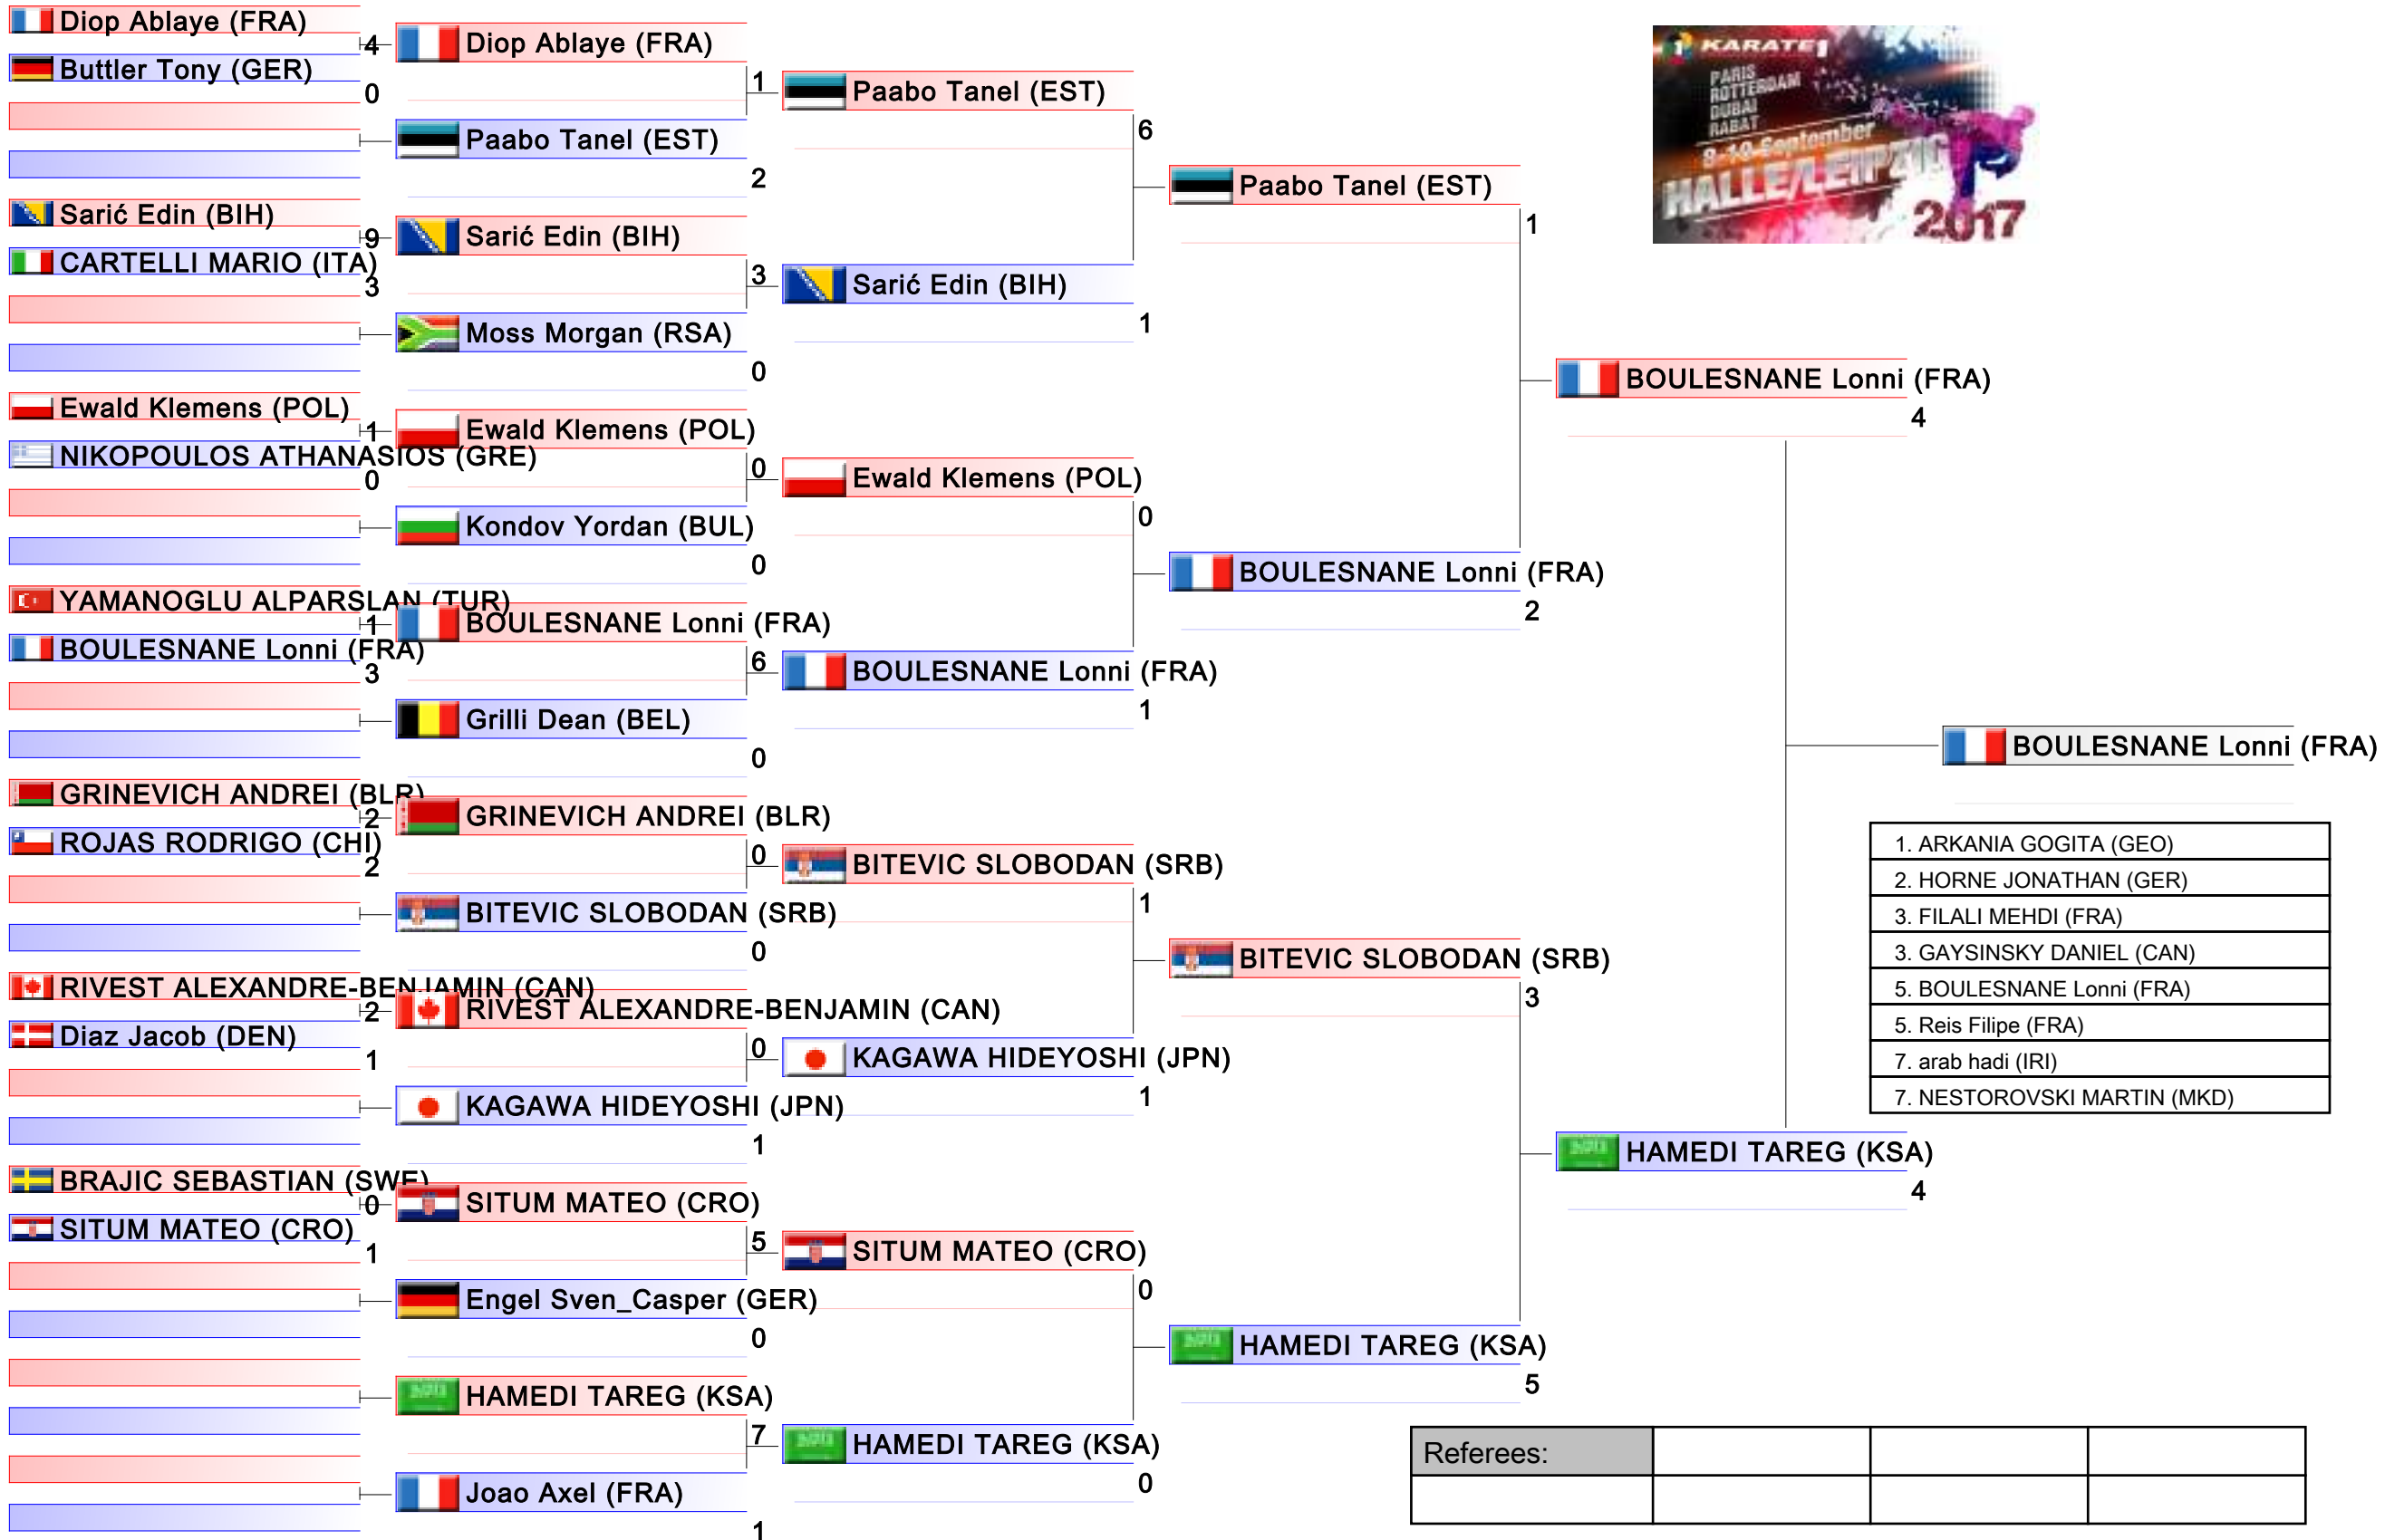

Male Kumite 84+ Kg

Karate1 Premier League - Halle/Leipzig 2017, Halle/Leipzig, GER

Tatami
5 17:20

Pool
2/4