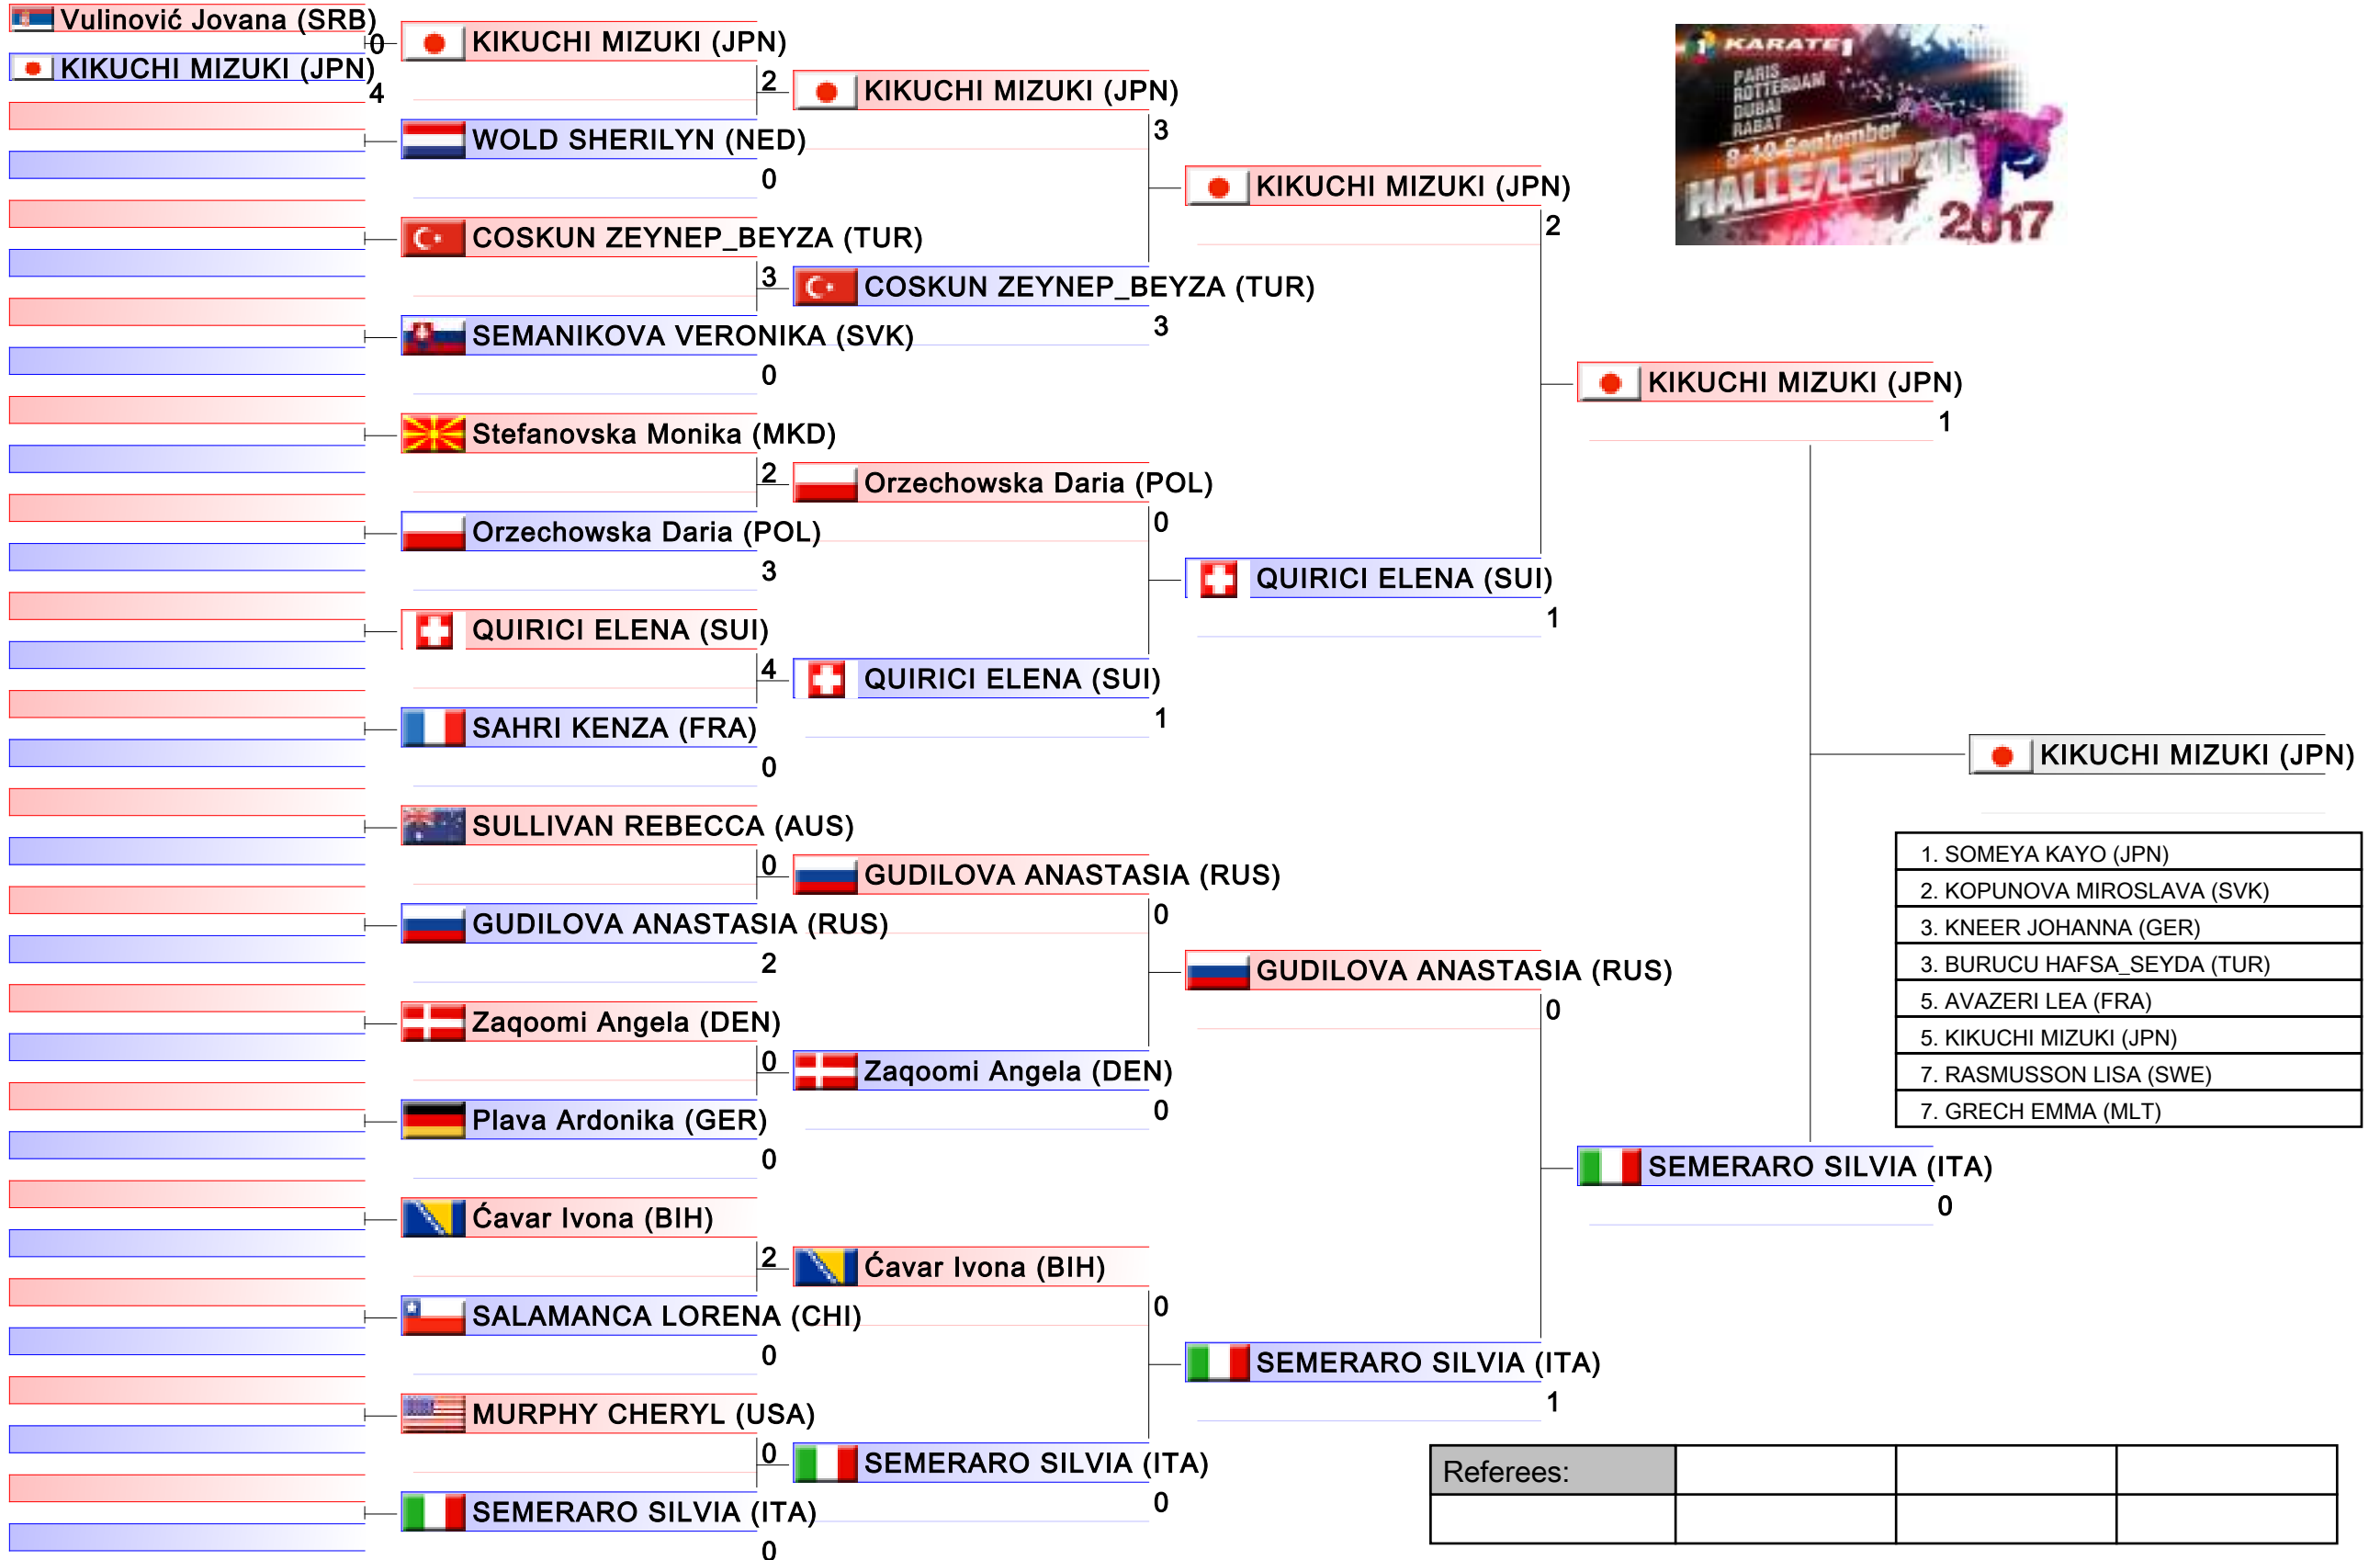

Tatami
1 17:20

Pool
2/4

1. SOMEYA KAYO (JPN)
2. KOPUNOVA MIROSLAVA (SVK)
3. KNEER JOHANNA (GER)
3. BURUCU HAFSA_SEYDA (TUR)
5. AVAZERI LEA (FRA)
5. KIKUCHI MIZUKI (JPN)
7. RASMUSSEN LISA (SWE)
7. GRECH EMMA (MLT)

Referees:			

Female Kumite -68 Kg

Karate1 Premier League - Halle/Leipzig 2017, Halle/Leipzig, GER

Tatami
2 17:20

Pool
3/4

Female Kumite -68 Kg

Karate1 Premier League - Halle/Leipzig 2017, Halle/Leipzig, GER

Tatami
3 17:20

Pool
4/4

Female Kumite 68+ Kg

Karate1 Premier League - Halle/Leipzig 2017, Halle/Leipzig, GER

Tatami
3 18:50

Pool
1/4

1. UEKUSA AYUMI (JPN)
2. GAO MENG MENG (CHN)
3. Harvey Amelia (ENG)
3. KAWAMURA NATSUMI (JPN)
5. STEPASHKO ANASTASIYA (UKR)
5. BOISVENUE CAMELIE (CAN)
7. STUBLEVA ALEKSANDRA (BUL)
7. KOLF SAFFRON (NED)