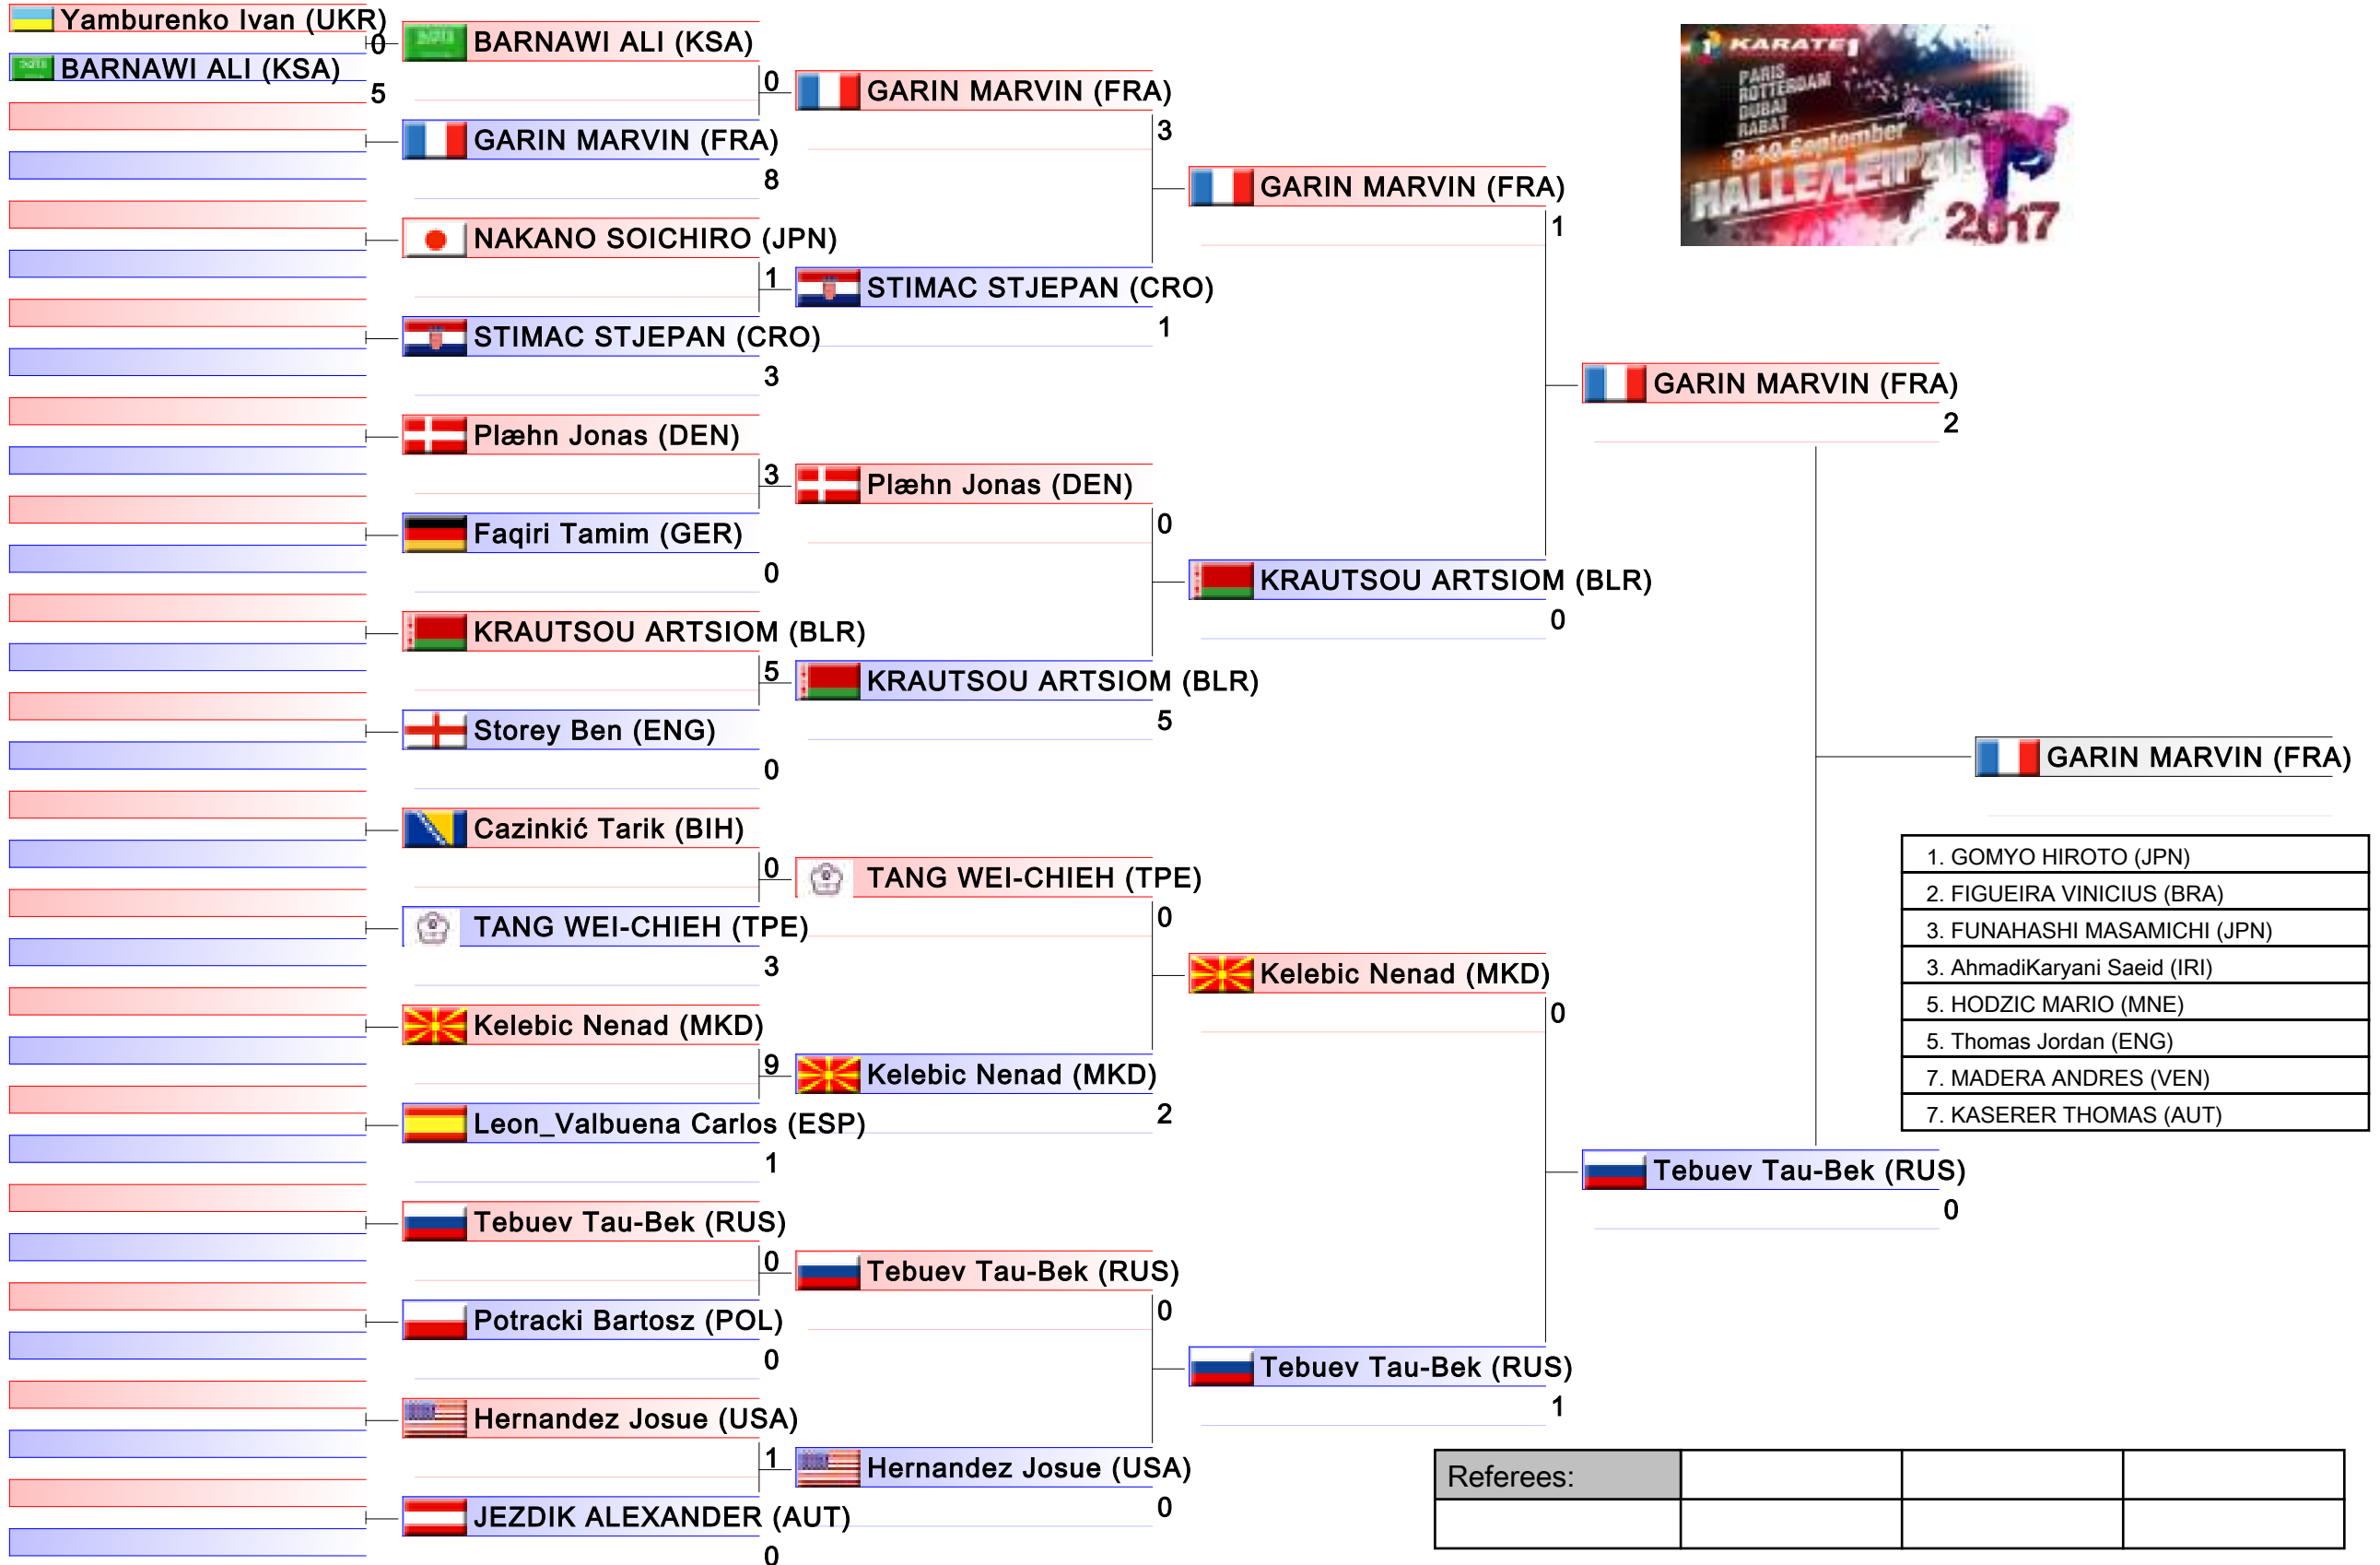

Male Kumite -67 Kg

Karate1 Premier League - Halle/Leipzig 2017, Halle/Leipzig, GER

Tatami
1 19:45

Pool
7/8