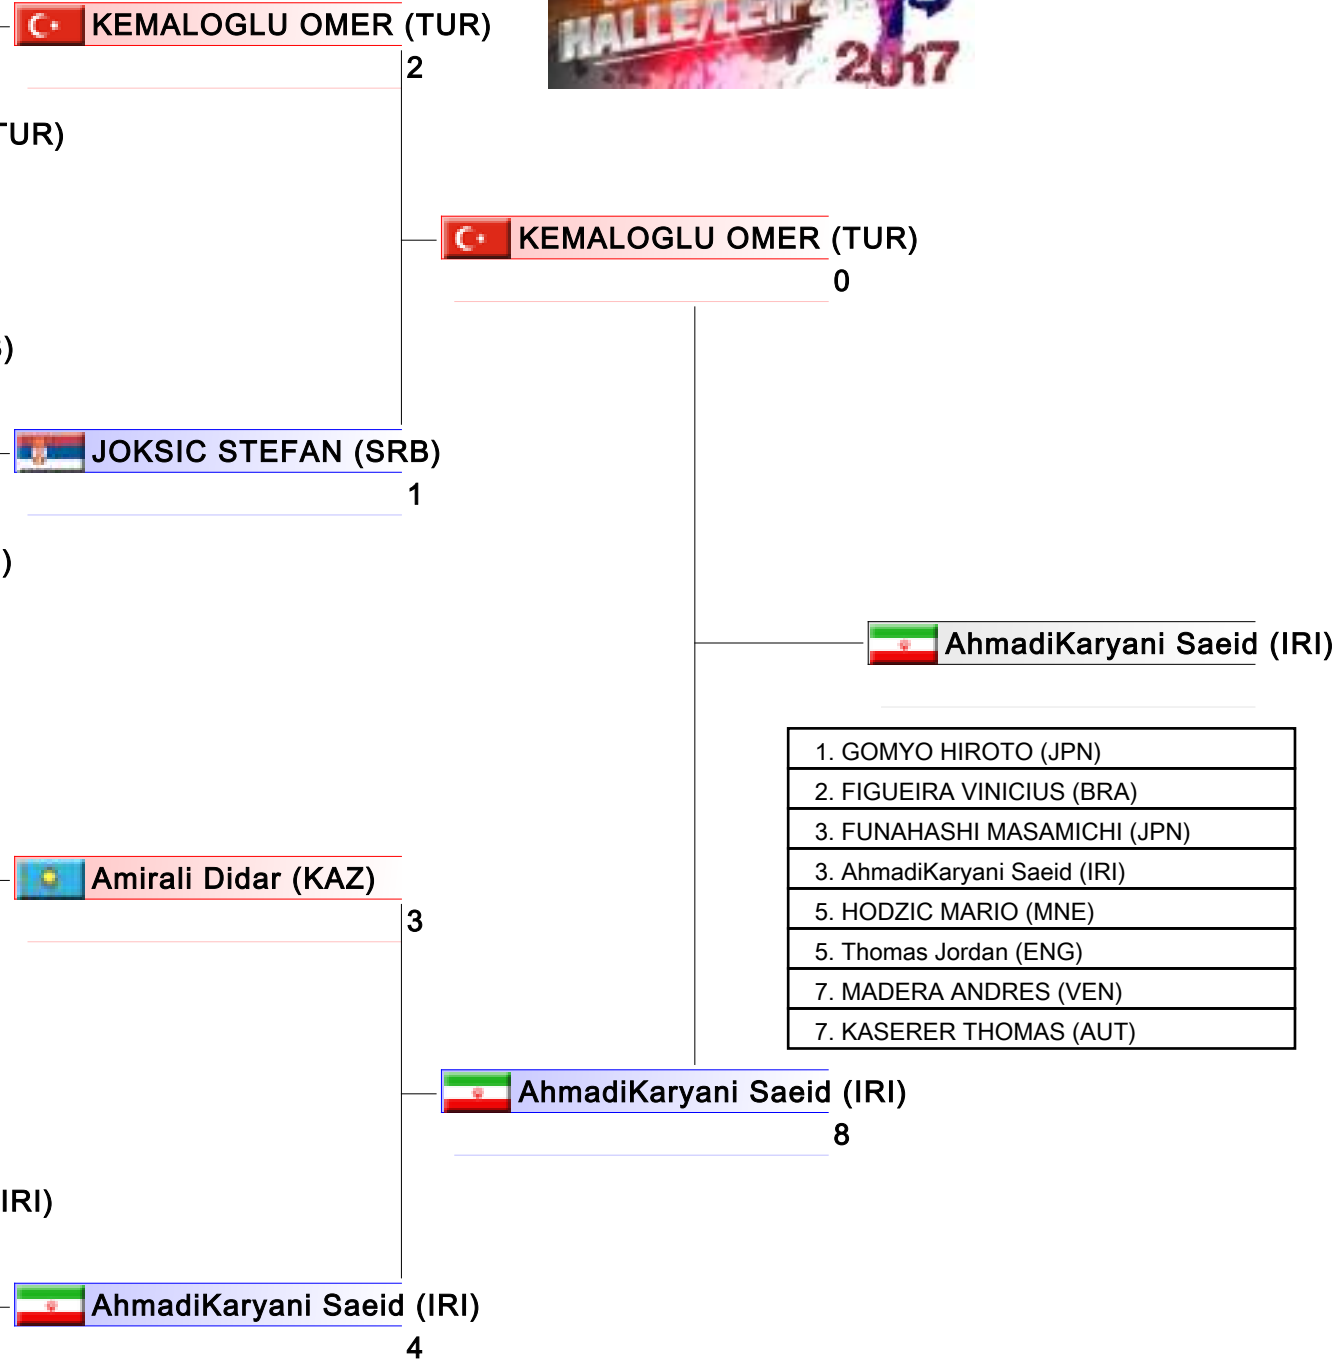

Male Kumite -67 Kg

Karate1 Premier League - Halle/Leipzig 2017, Halle/Leipzig, GER

Tatami
2 19:45

Pool
8/8

Guzenko Andriy (CAN)	1	Rosiello Jess (BEL)	1
Rosiello Jess (BEL)	4	XENOS DIONYSIOS (GRE)	0
		KEMALOGU OMER (TUR)	5
		Hnat Pak (HUN)	3
		Navarro Gonzalo (ARG)	2
		JOKSIC STEFAN (SRB)	5
		Zuiverloon Oniell (NED)	8
		EL_SHAFEI ADAM (SCO)	8
		Amirali Didar (KAZ)	9
		PINTUS EMANUELE (ITA)	1
		Fillies Adeeb (RSA)	3
		Pisino Noah_Tony (SUI)	0
		SANTANA ISRAEL_NICOLAS (CHI)	0
		AhmadiKaryani Saeid (IRI)	0
		GORENC DENIS (SLO)	0
		BIBERICH PHILIPPE (LUX)	0

1. GOMYO HIROTO (JPN)
2. FIGUEIRA VINICIUS (BRA)
3. FUNAHASHI MASAMICHI (JPN)
3. AhmadiKaryani Saeid (IRI)
5. HODZIC MARIO (MNE)
5. Thomas Jordan (ENG)
7. MADERA ANDRES (VEN)
7. KASERER THOMAS (AUT)

Referees: