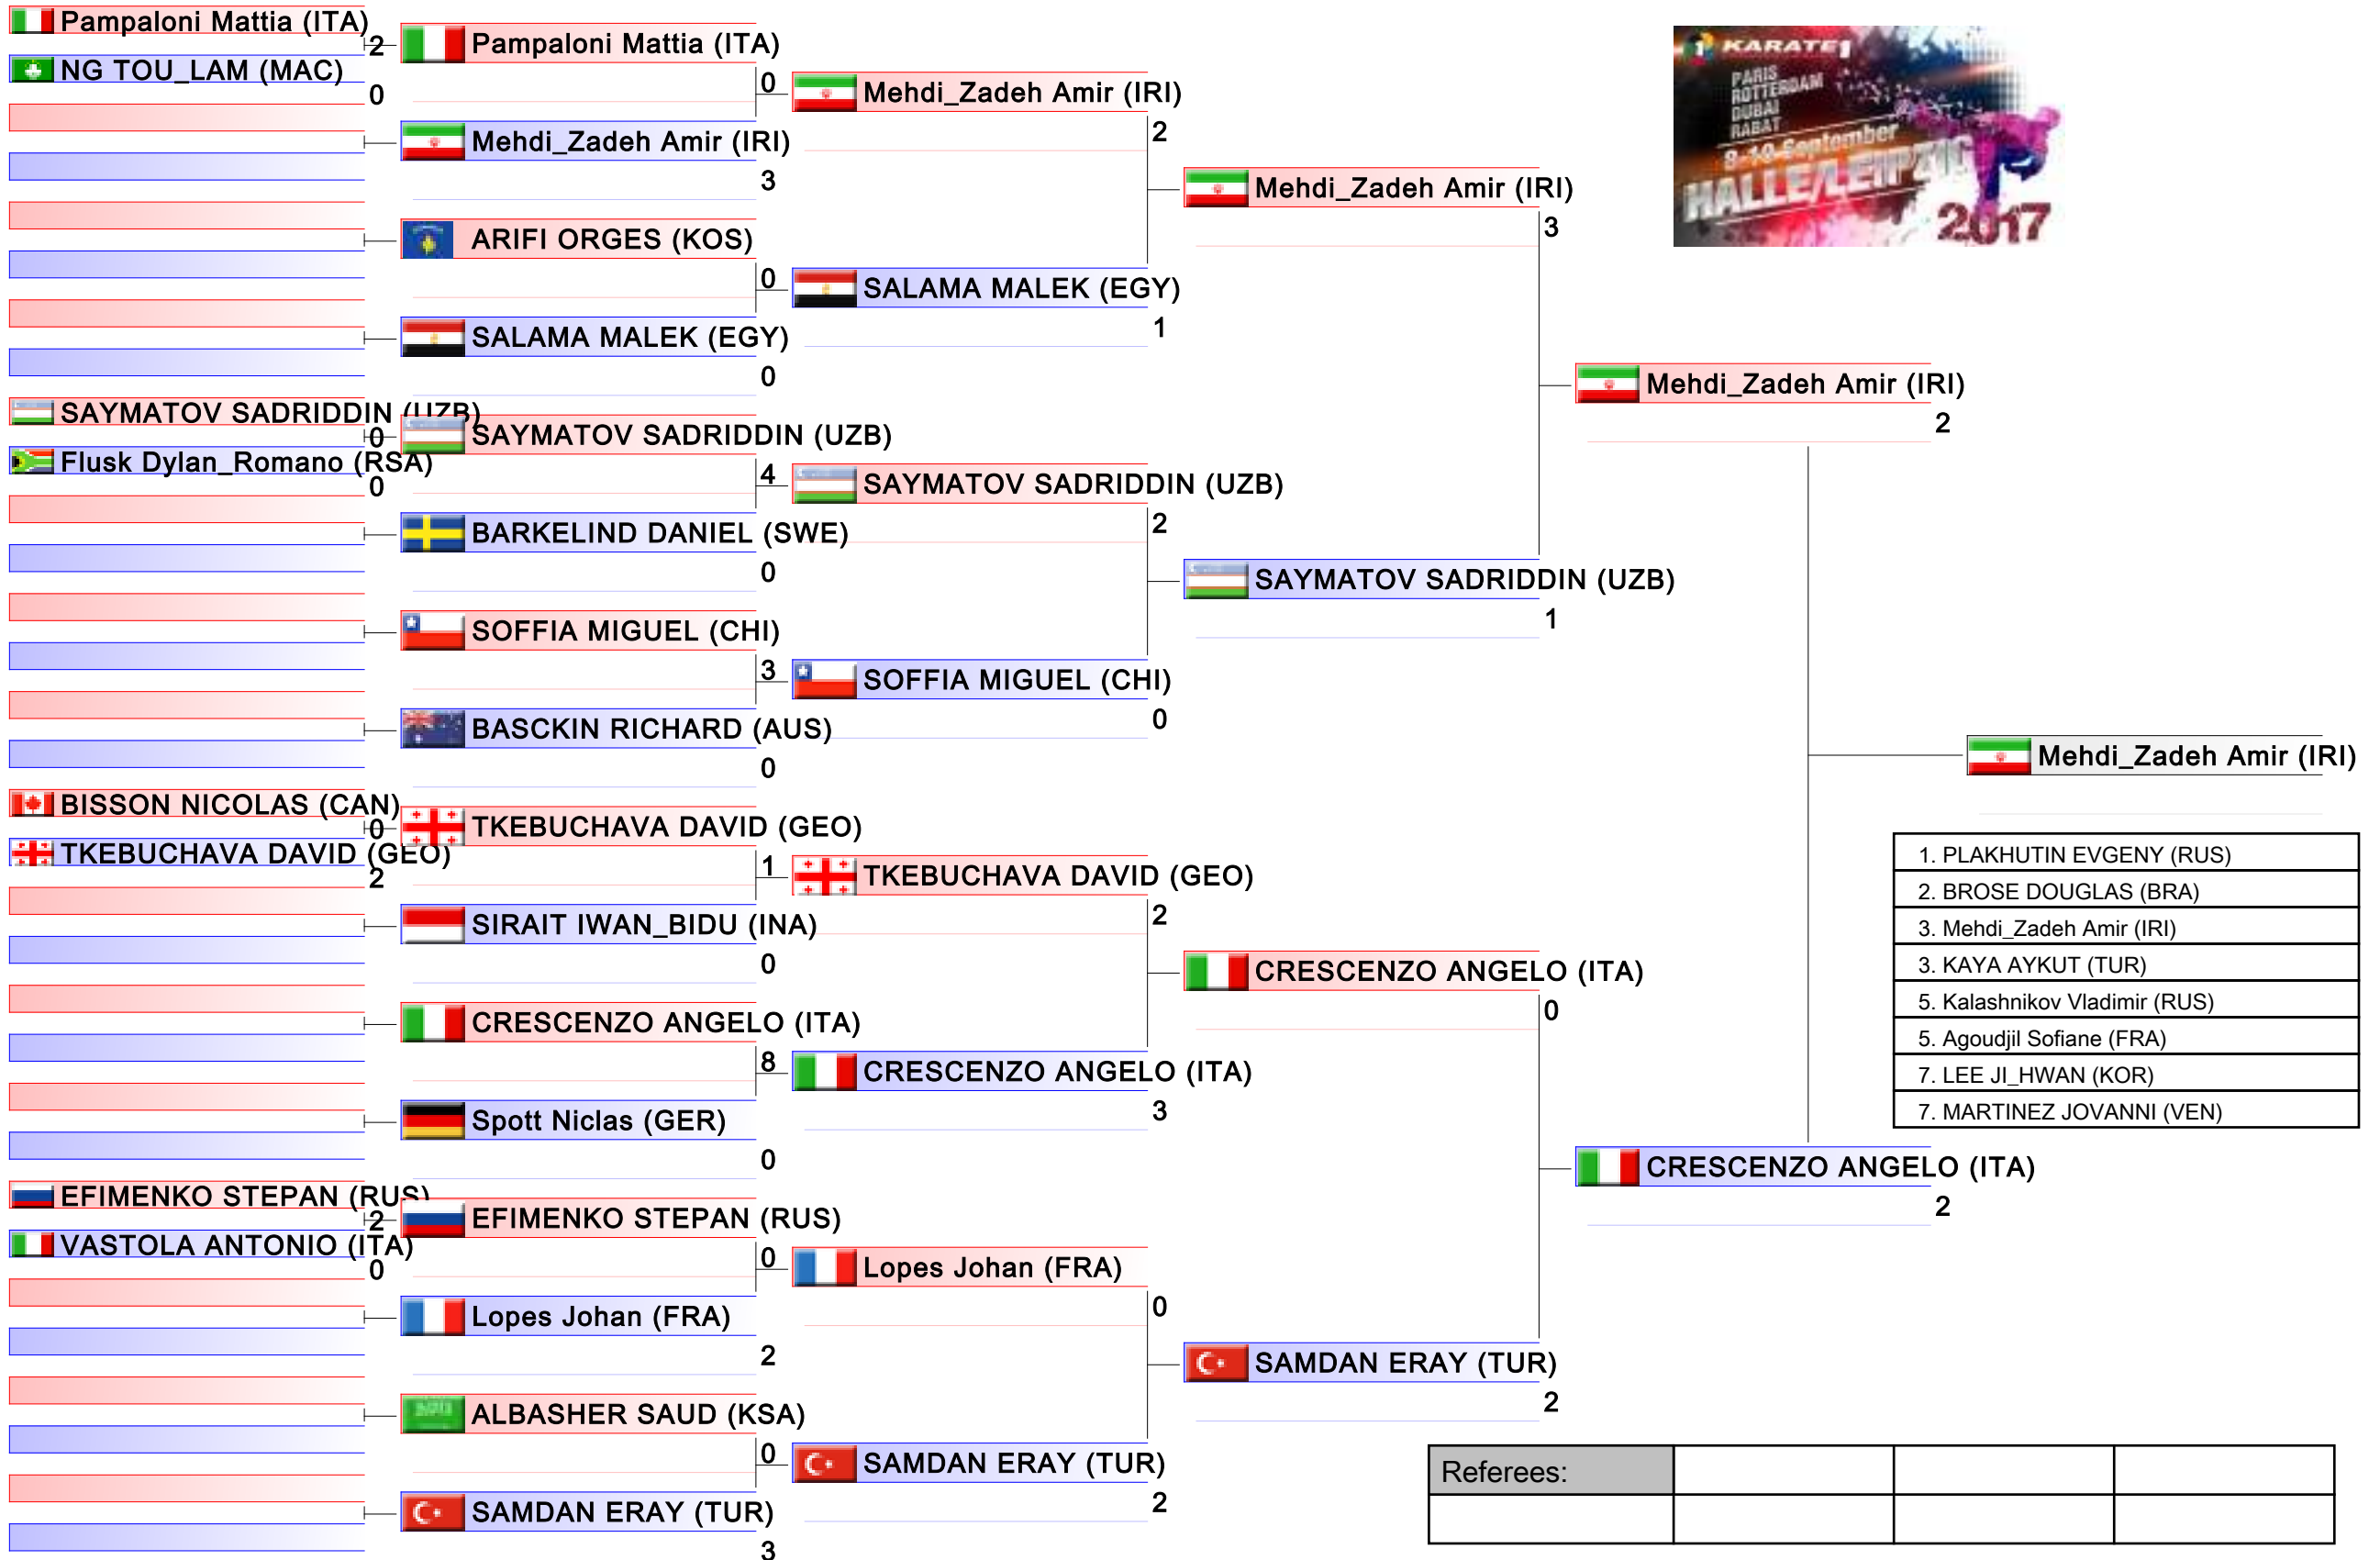

Pool
8/8

Male Kumite -60 Kg

Karate1 Premier League - Halle/Leipzig 2017, Halle/Leipzig, GER

Tatami
3 14:45

Pool
1/4

Male Kumite -60 Kg

Karate1 Premier League - Halle/Leipzig 2017, Halle/Leipzig, GER

Tatami
4 14:45

Pool
2/4

Male Kumite -60 Kg

Karate1 Premier League - Halle/Leipzig 2017, Halle/Leipzig, GER

Tatami
5 14:45

Pool
3/4

1. PLAKHUTIN EVGENY (RUS)
2. BROSE DOUGLAS (BRA)
3. Mehdi_Zadeh Amir (IRI)
3. KAYA AYKUT (TUR)
5. Kalashnikov Vladimir (RUS)
5. Agoudjil Sofiane (FRA)
7. LEE JI_HWAN (KOR)
7. MARTINEZ JOVANNI (VEN)