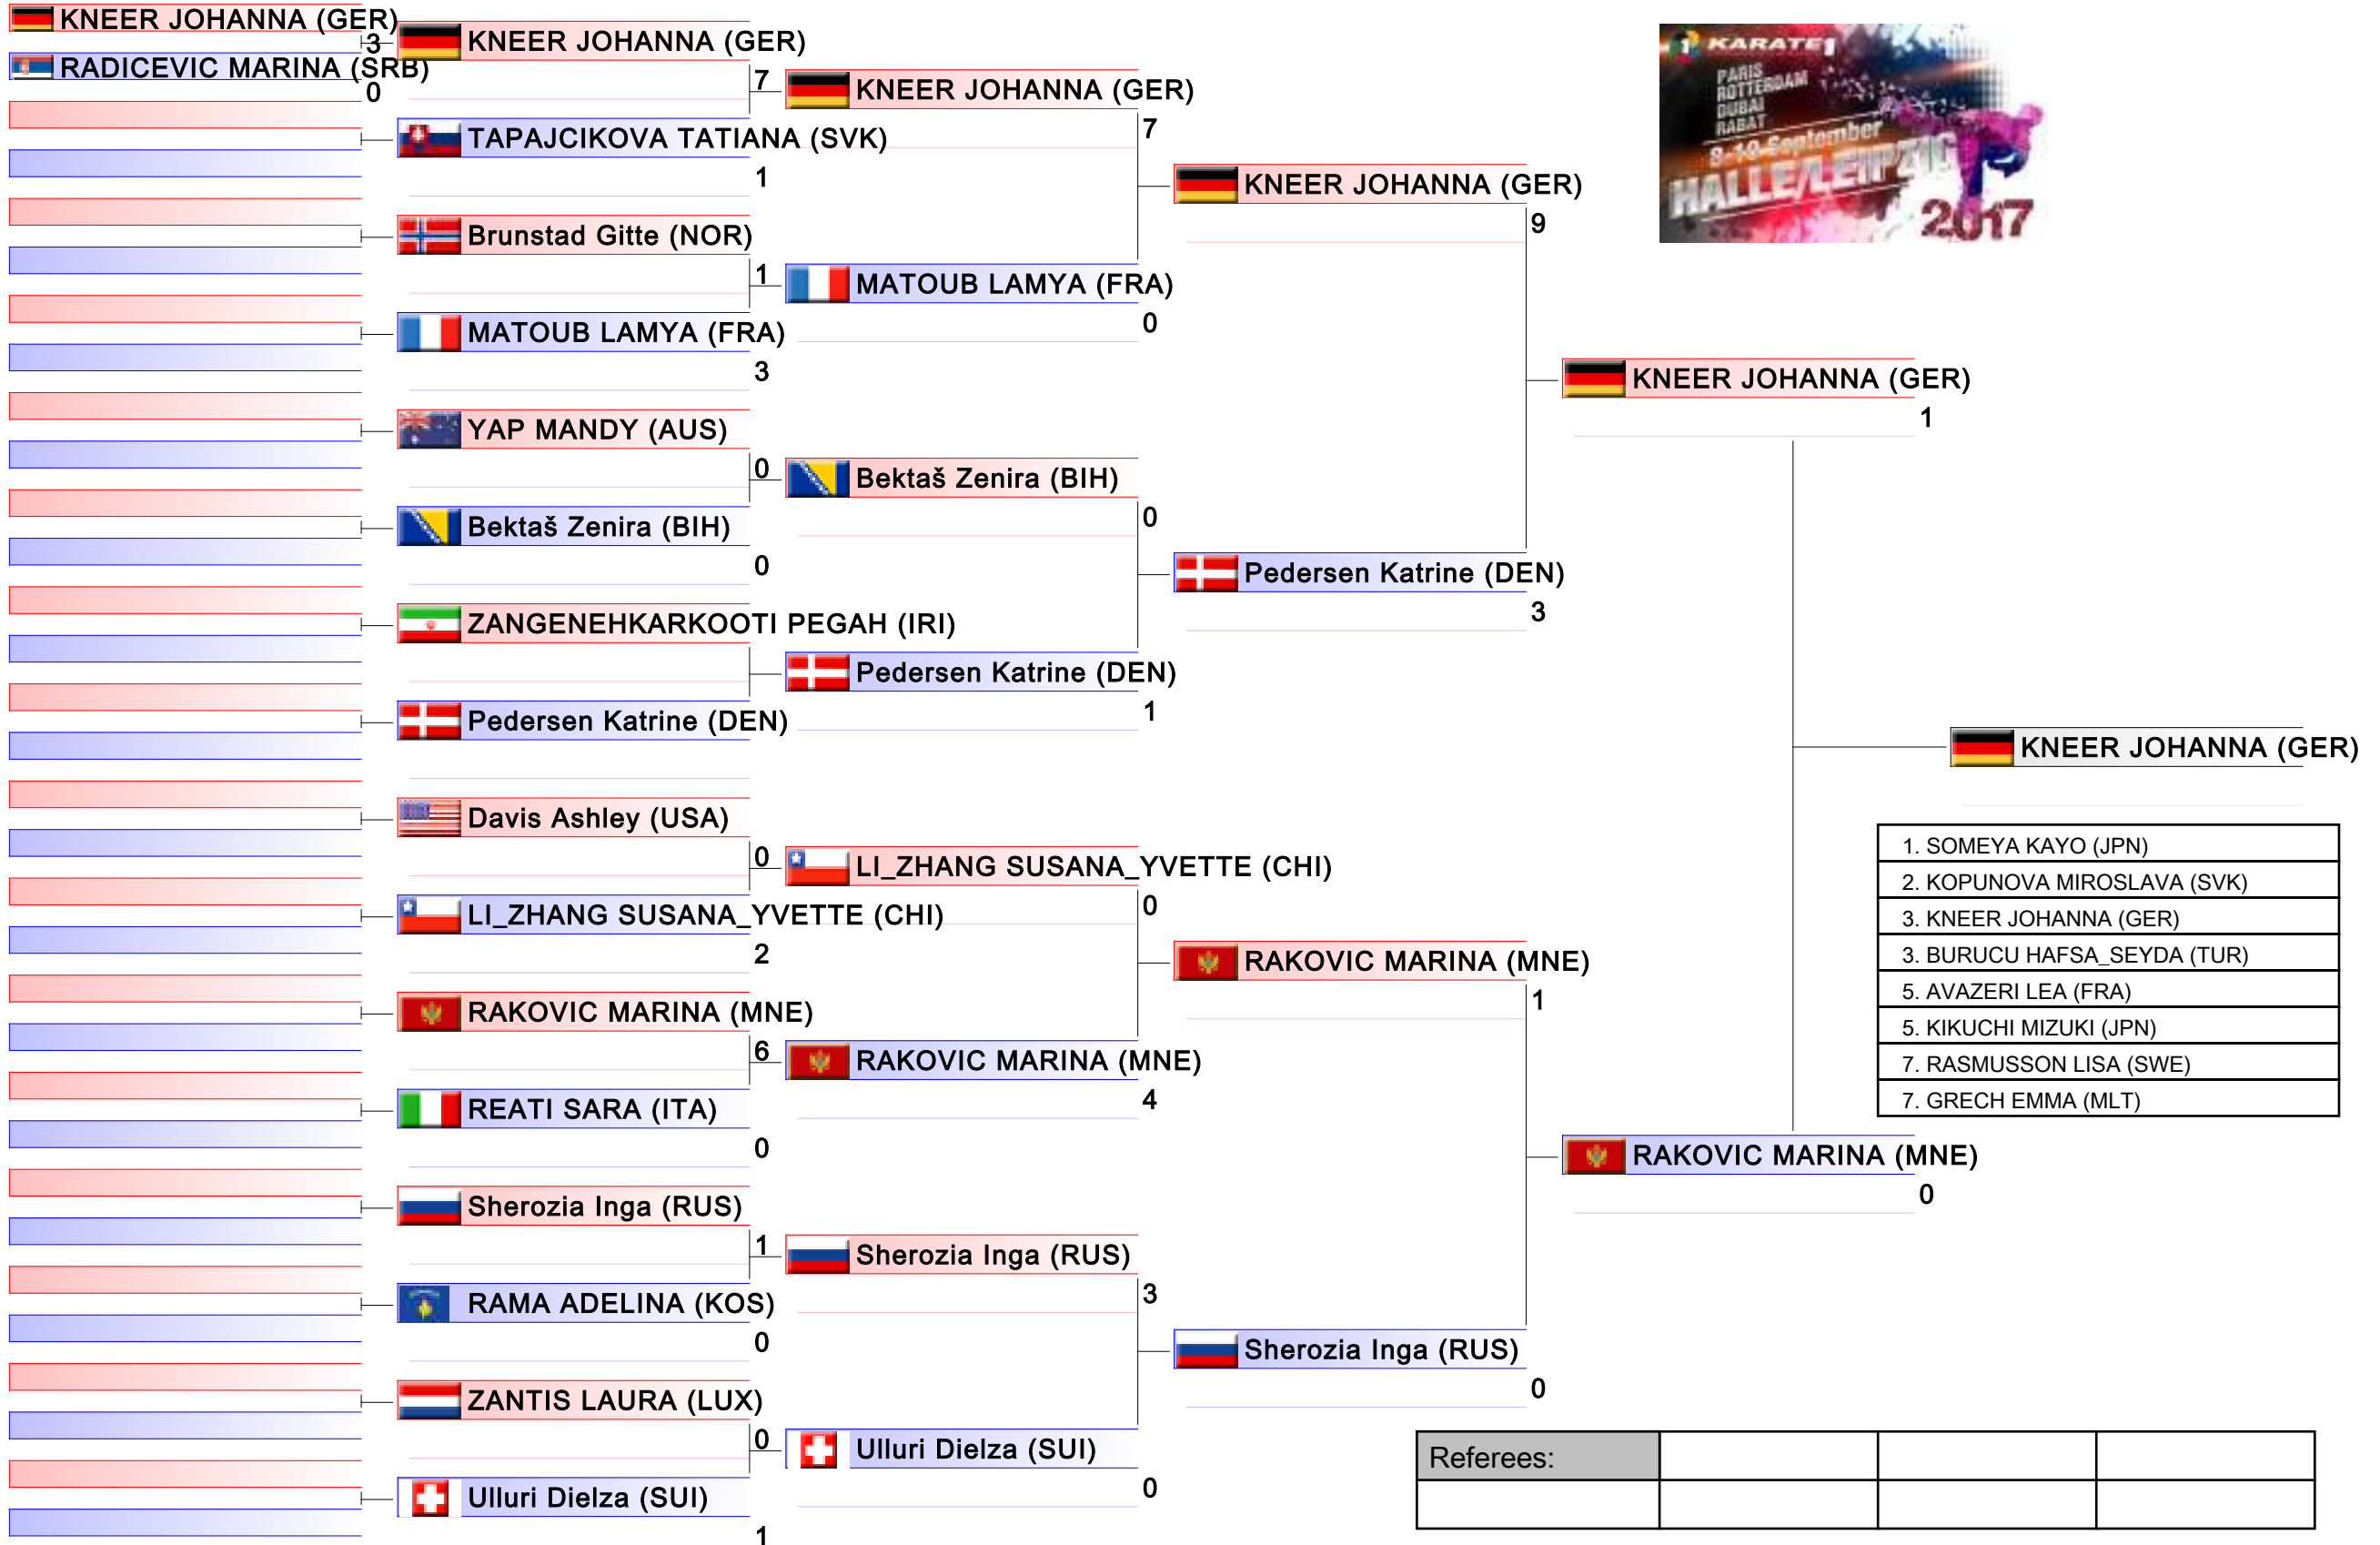

Female Kumite -68 Kg

Karate1 Premier League - Halle/Leipzig 2017, Halle/Leipzig, GER

Tatami
1 17:20

Pool
2/4

1. SOMEYA KAYO (JPN)
2. KOPUNOVA MIROSLAVA (SVK)
3. KNEER JOHANNA (GER)
3. BURUCU HAFSA_SEYDA (TUR)
5. AVAZERI LEA (FRA)
5. KIKUCHI MIZUKI (JPN)
7. RASMUSSEN LISA (SWE)
7. GRECH EMMA (MLT)

Referees: