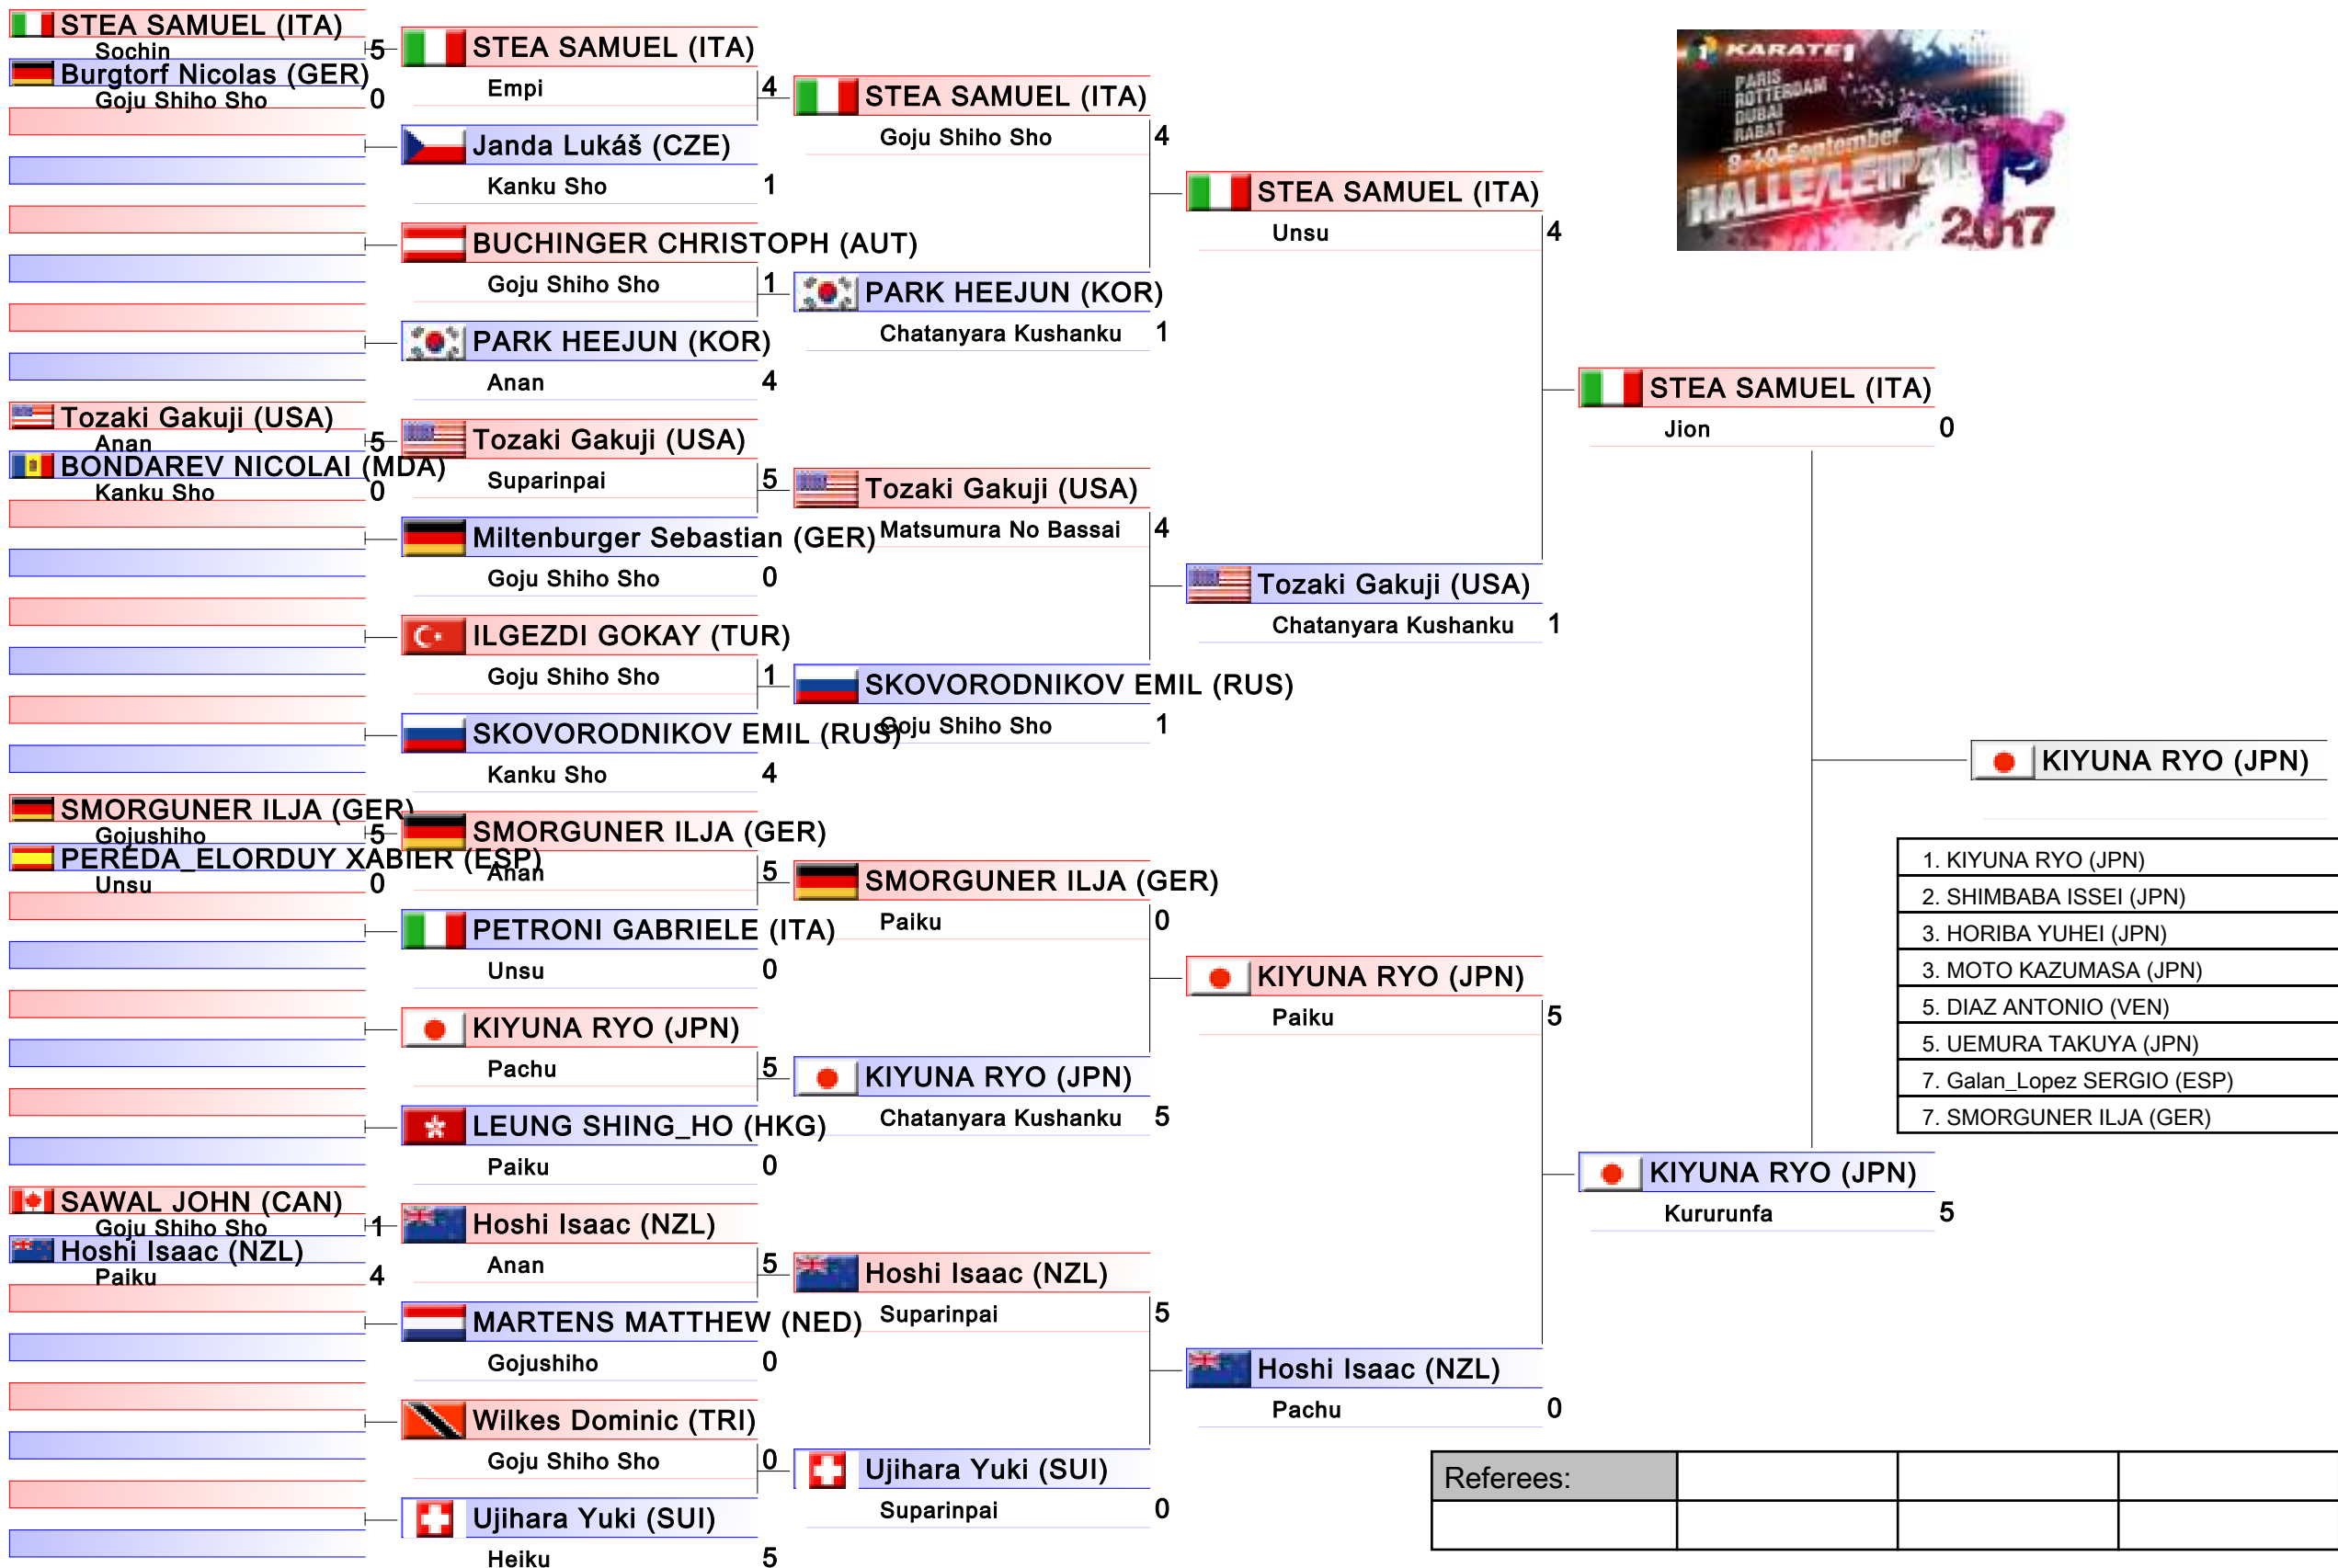

Tatami
2 09:00

Pool
3/8

Male Kata

Karate1 Premier League - Halle/Leipzig 2017, Halle/Leipzig, GER

Tatami
2 10:55

Pool
4/8

Referees:			

Male Kata

Karate1 Premier League - Halle/Leipzig 2017, Halle/Leipzig, GER

Tatami
4 09:00

Pool
5/8

Male Kata

Karate1 Premier League - Halle/Leipzig 2017, Halle/Leipzig, GER

Tatami
4 10:55

Pool
6/8

1. KIYUNA RYO (JPN)
2. SHIMBABA ISSEI (JPN)
3. HORIBA YUHEI (JPN)
3. MOTO KAZUMASA (JPN)
5. DIAZ ANTONIO (VEN)
5. UEMURA TAKUYA (JPN)
7. Galan_Lopez SERGIO (ESP)
7. SMORGUNER ILJA (GER)