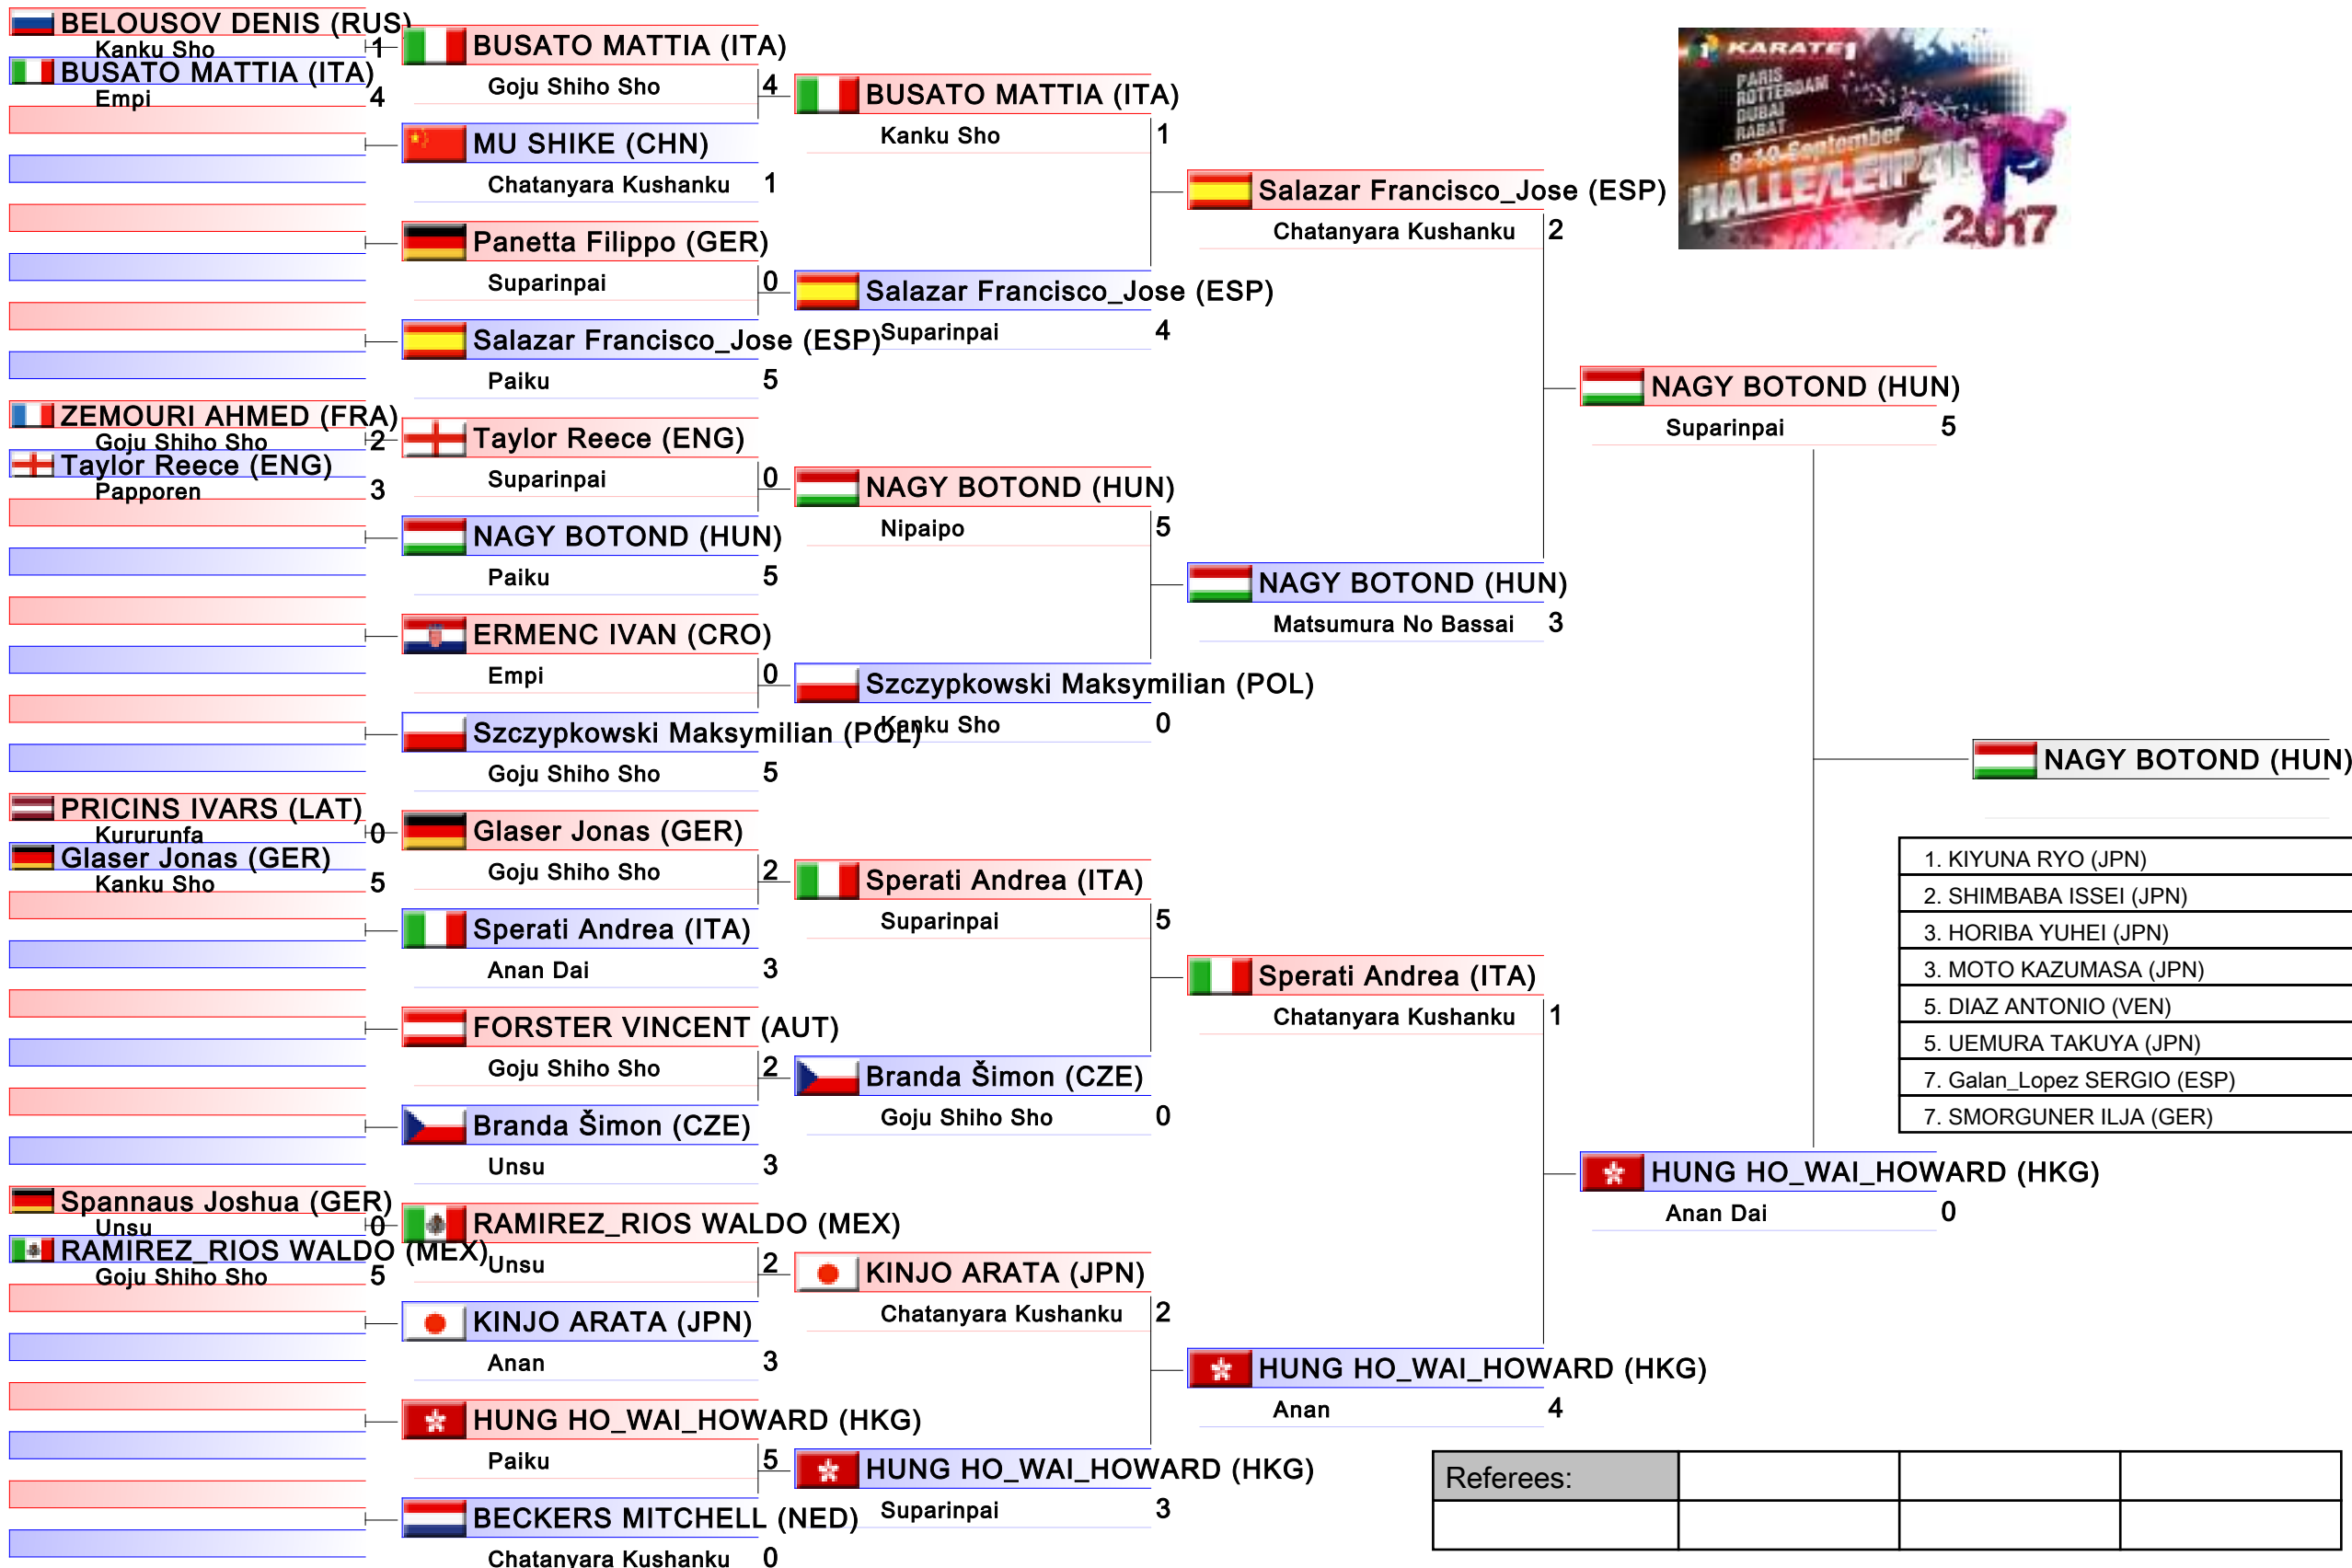

Pool
1/8

Referees:			

Male Kata

Karate1 Premier League - Halle/Leipzig 2017, Halle/Leipzig, GER

Tatami
1 10:55

Pool
2/8

Male Kata

Karate1 Premier League - Halle/Leipzig 2017, Halle/Leipzig, GER