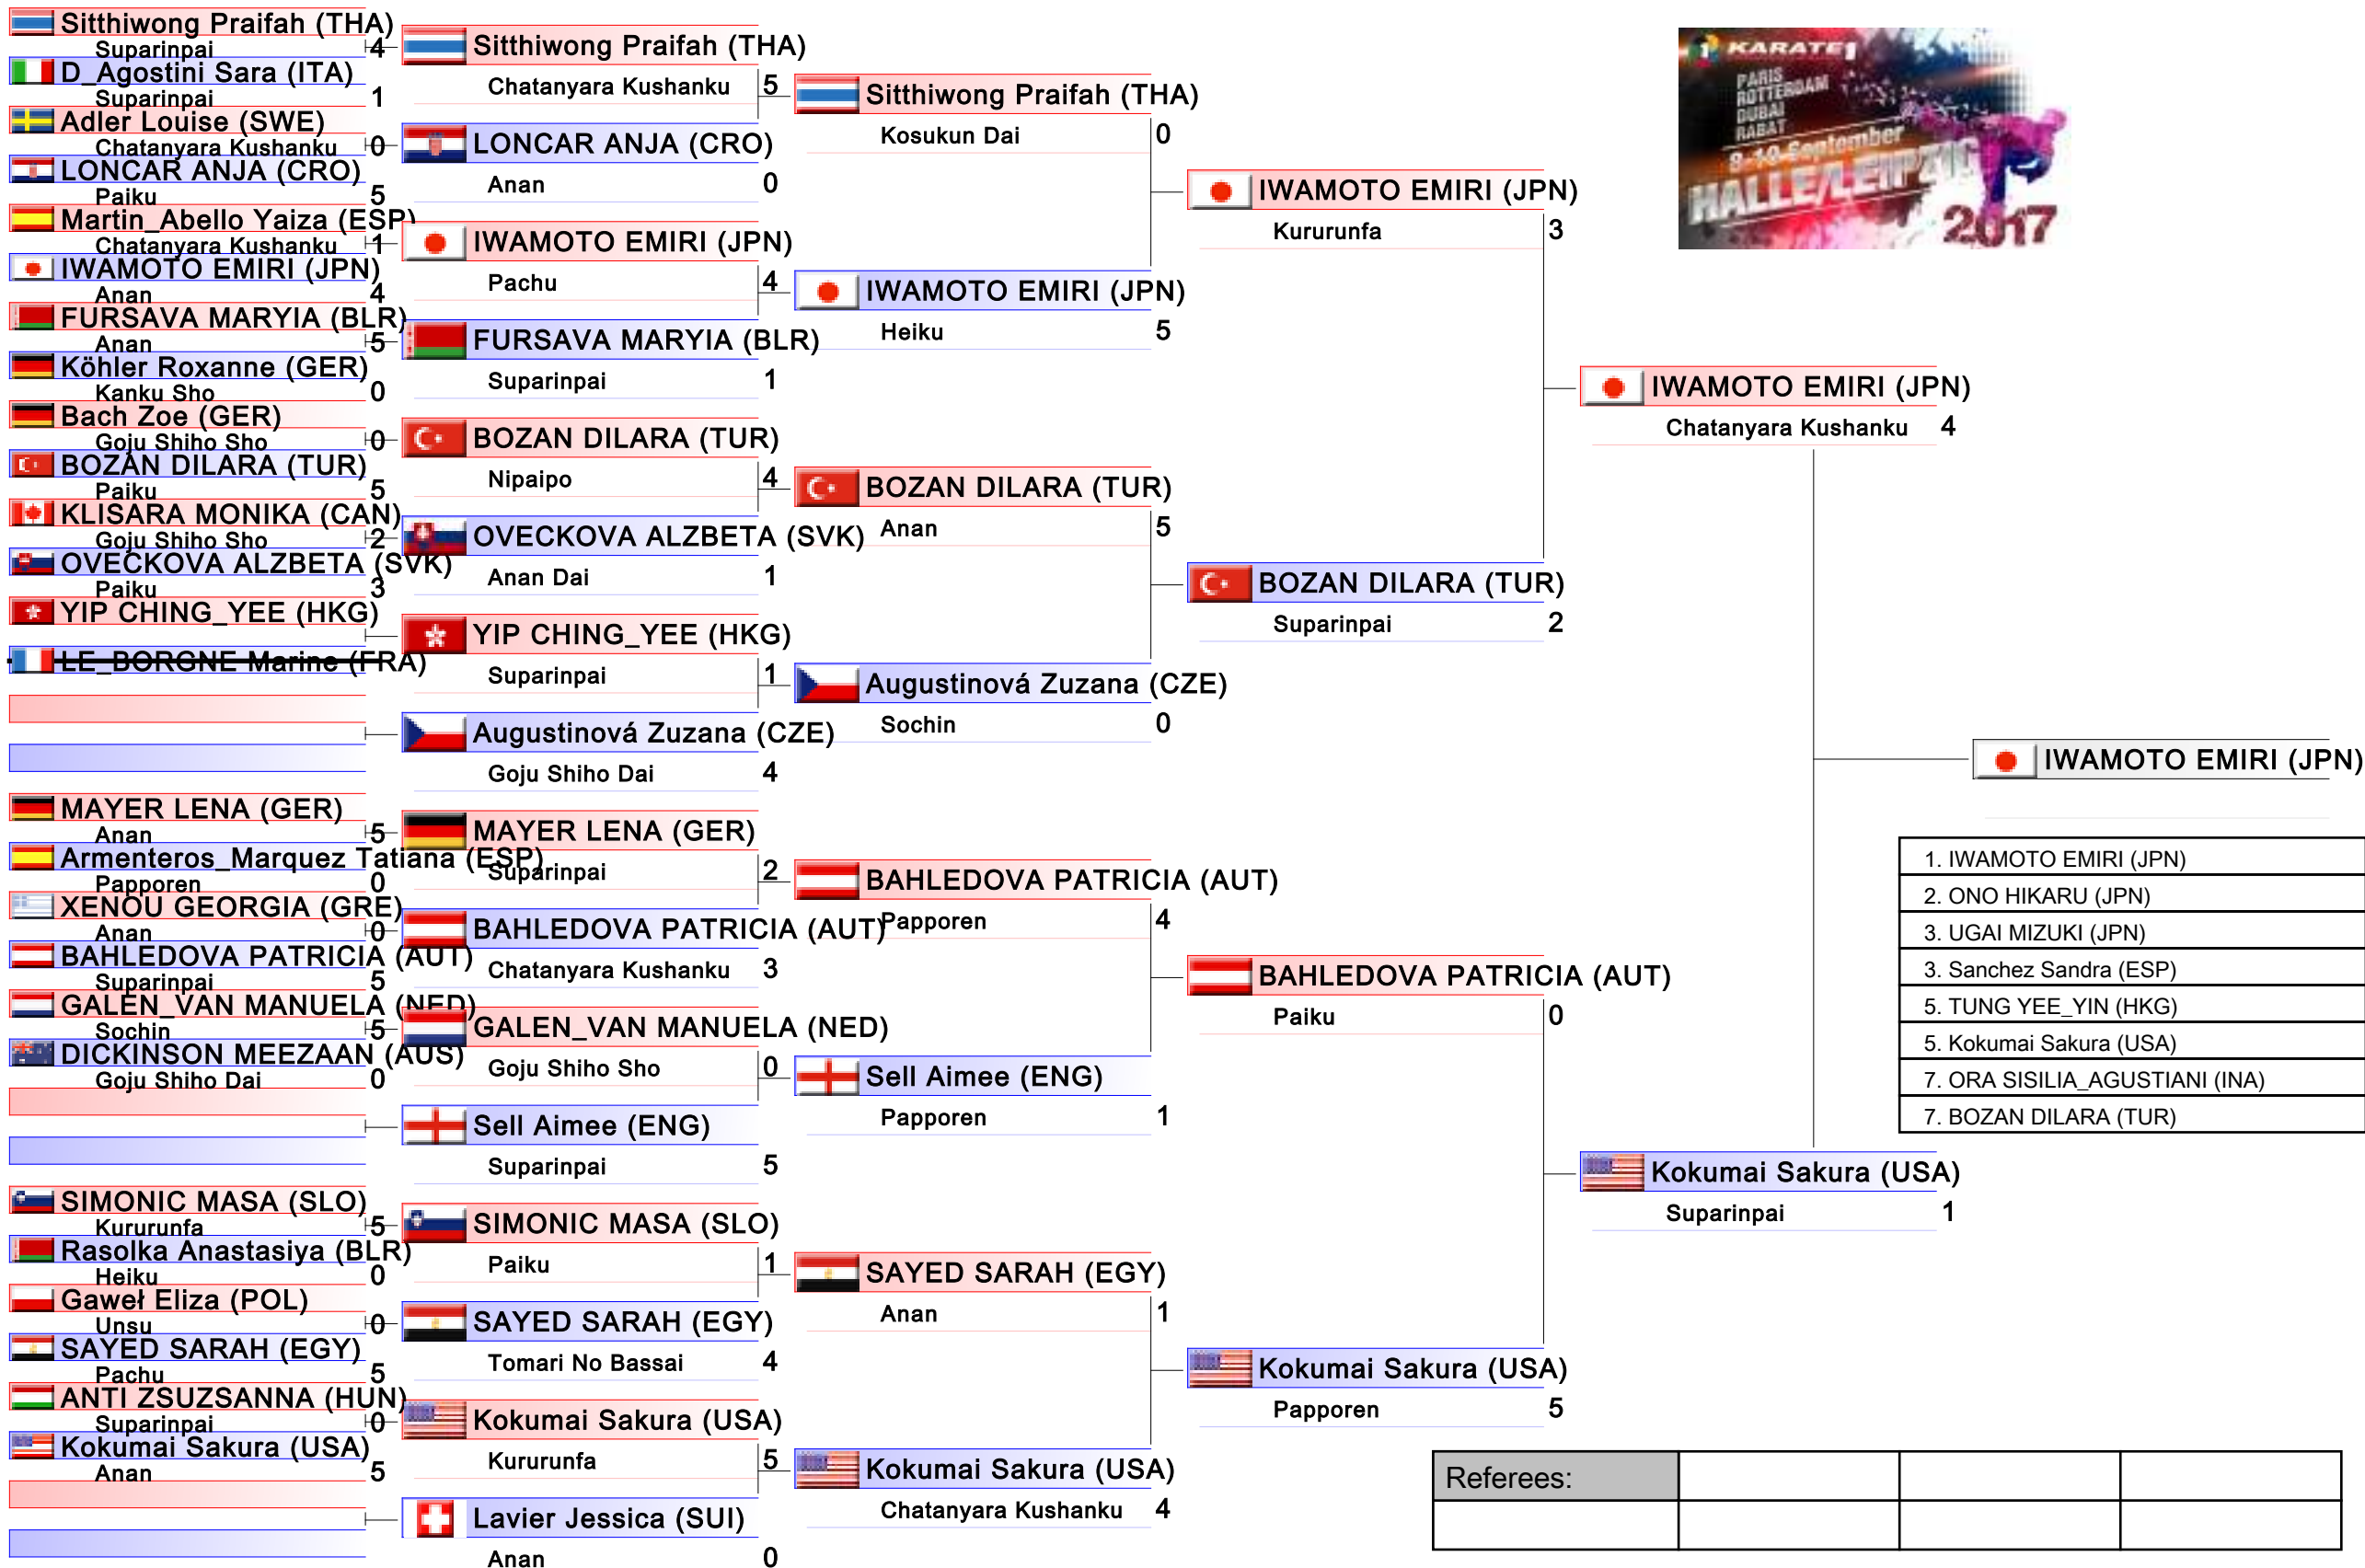

Female Kata

Karate1 Premier League - Halle/Leipzig 2017, Halle/Leipzig, GER

Tatami
4 13:05

Pool
4/4