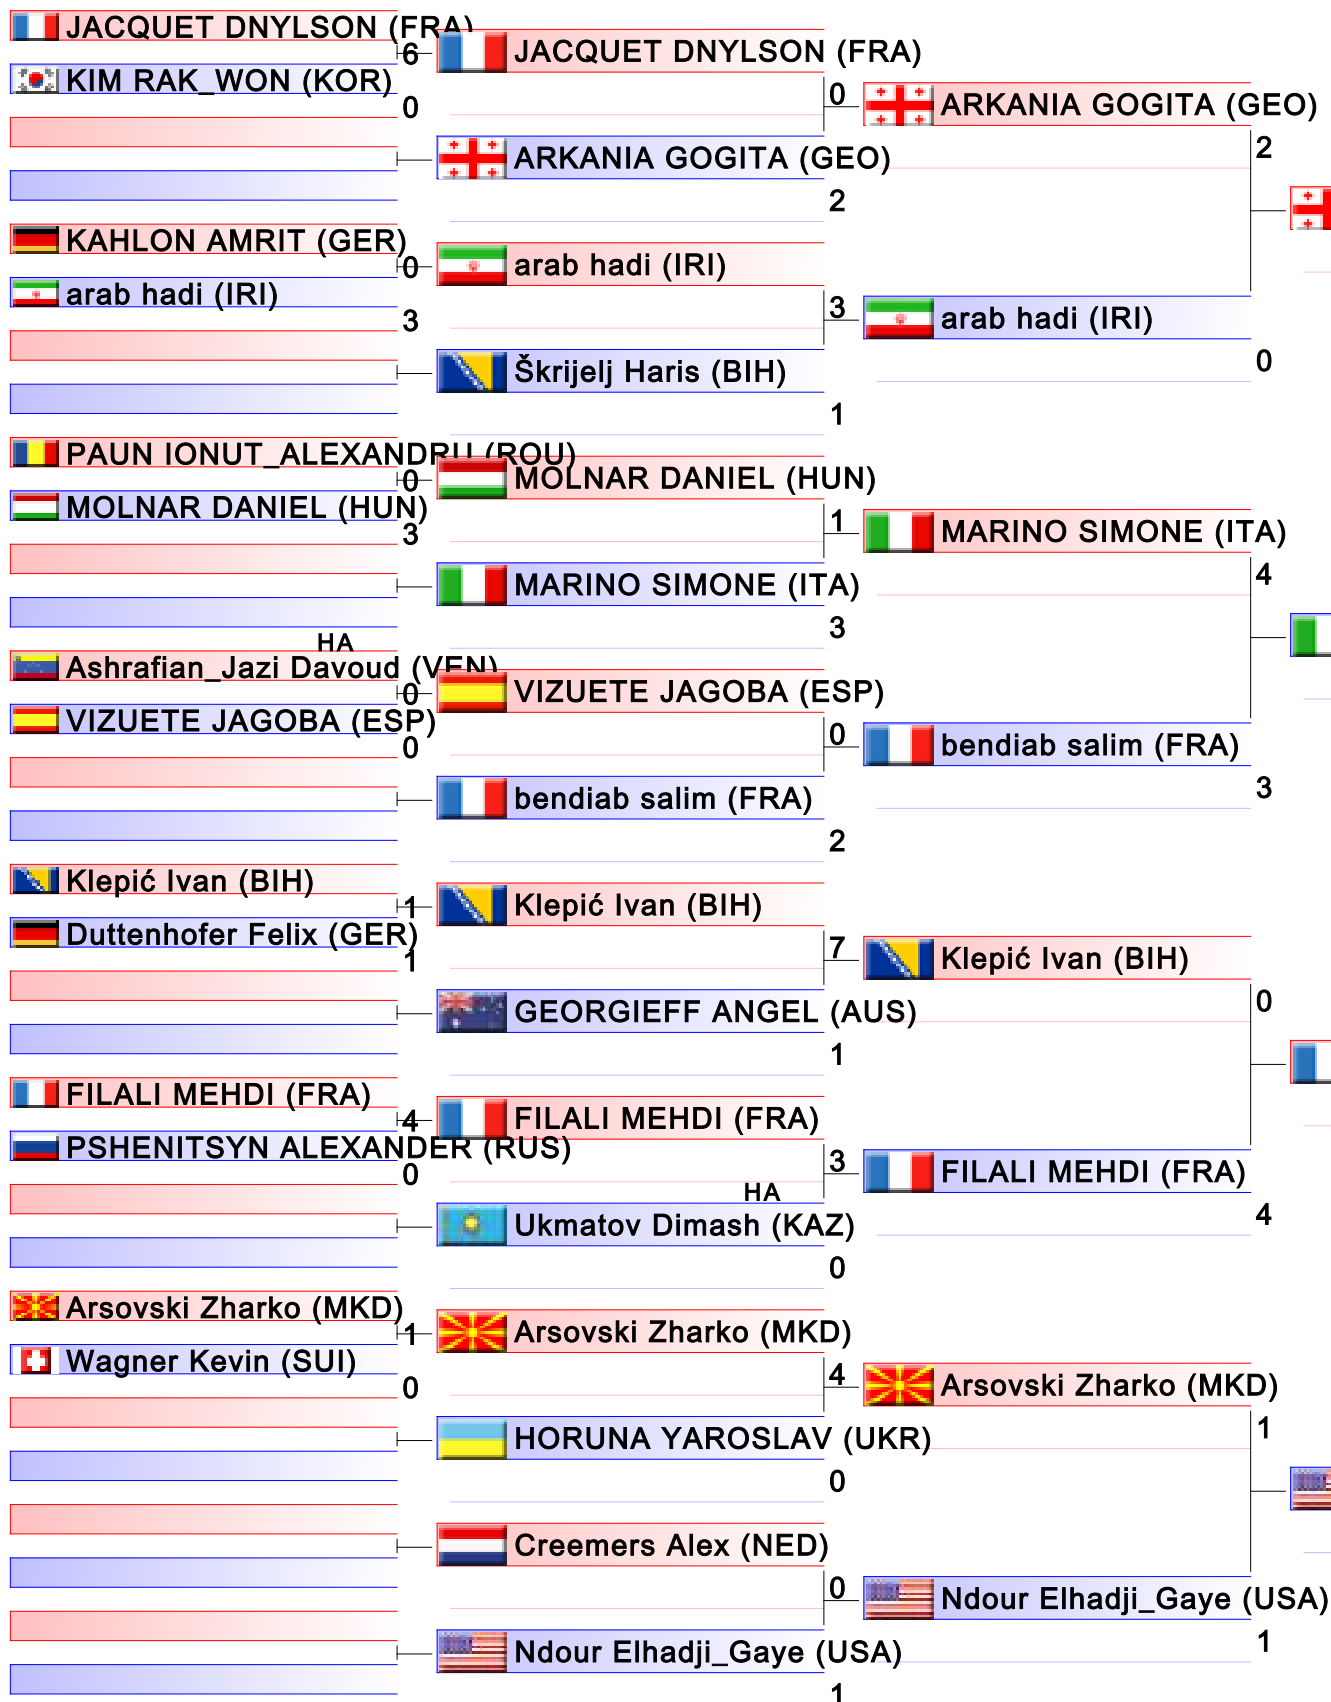

Male Kumite -84 Kg

Karate1 Premier League - Halle/Leipzig 2017, Halle/Leipzig, GER

Tatami
2 14:15

Pool
1/4

Referees:			

Male Kumite 84+ Kg

Karate1 Premier League - Halle/Leipzig 2017, Halle/Leipzig, GER

Tatami
4 17:20

Pool
1/4

1. ARKANIA GOGITA (GEO)
2. HORNE JONATHAN (GER)
3. FILALI MEHDI (FRA)
3. GAYSINSKY DANIEL (CAN)
5. BOULESNANE Lonni (FRA)
5. Reis Filipe (FRA)
7. arab hadi (IRI)
7. NESTOROVSKI MARTIN (MKD)

Referees:			