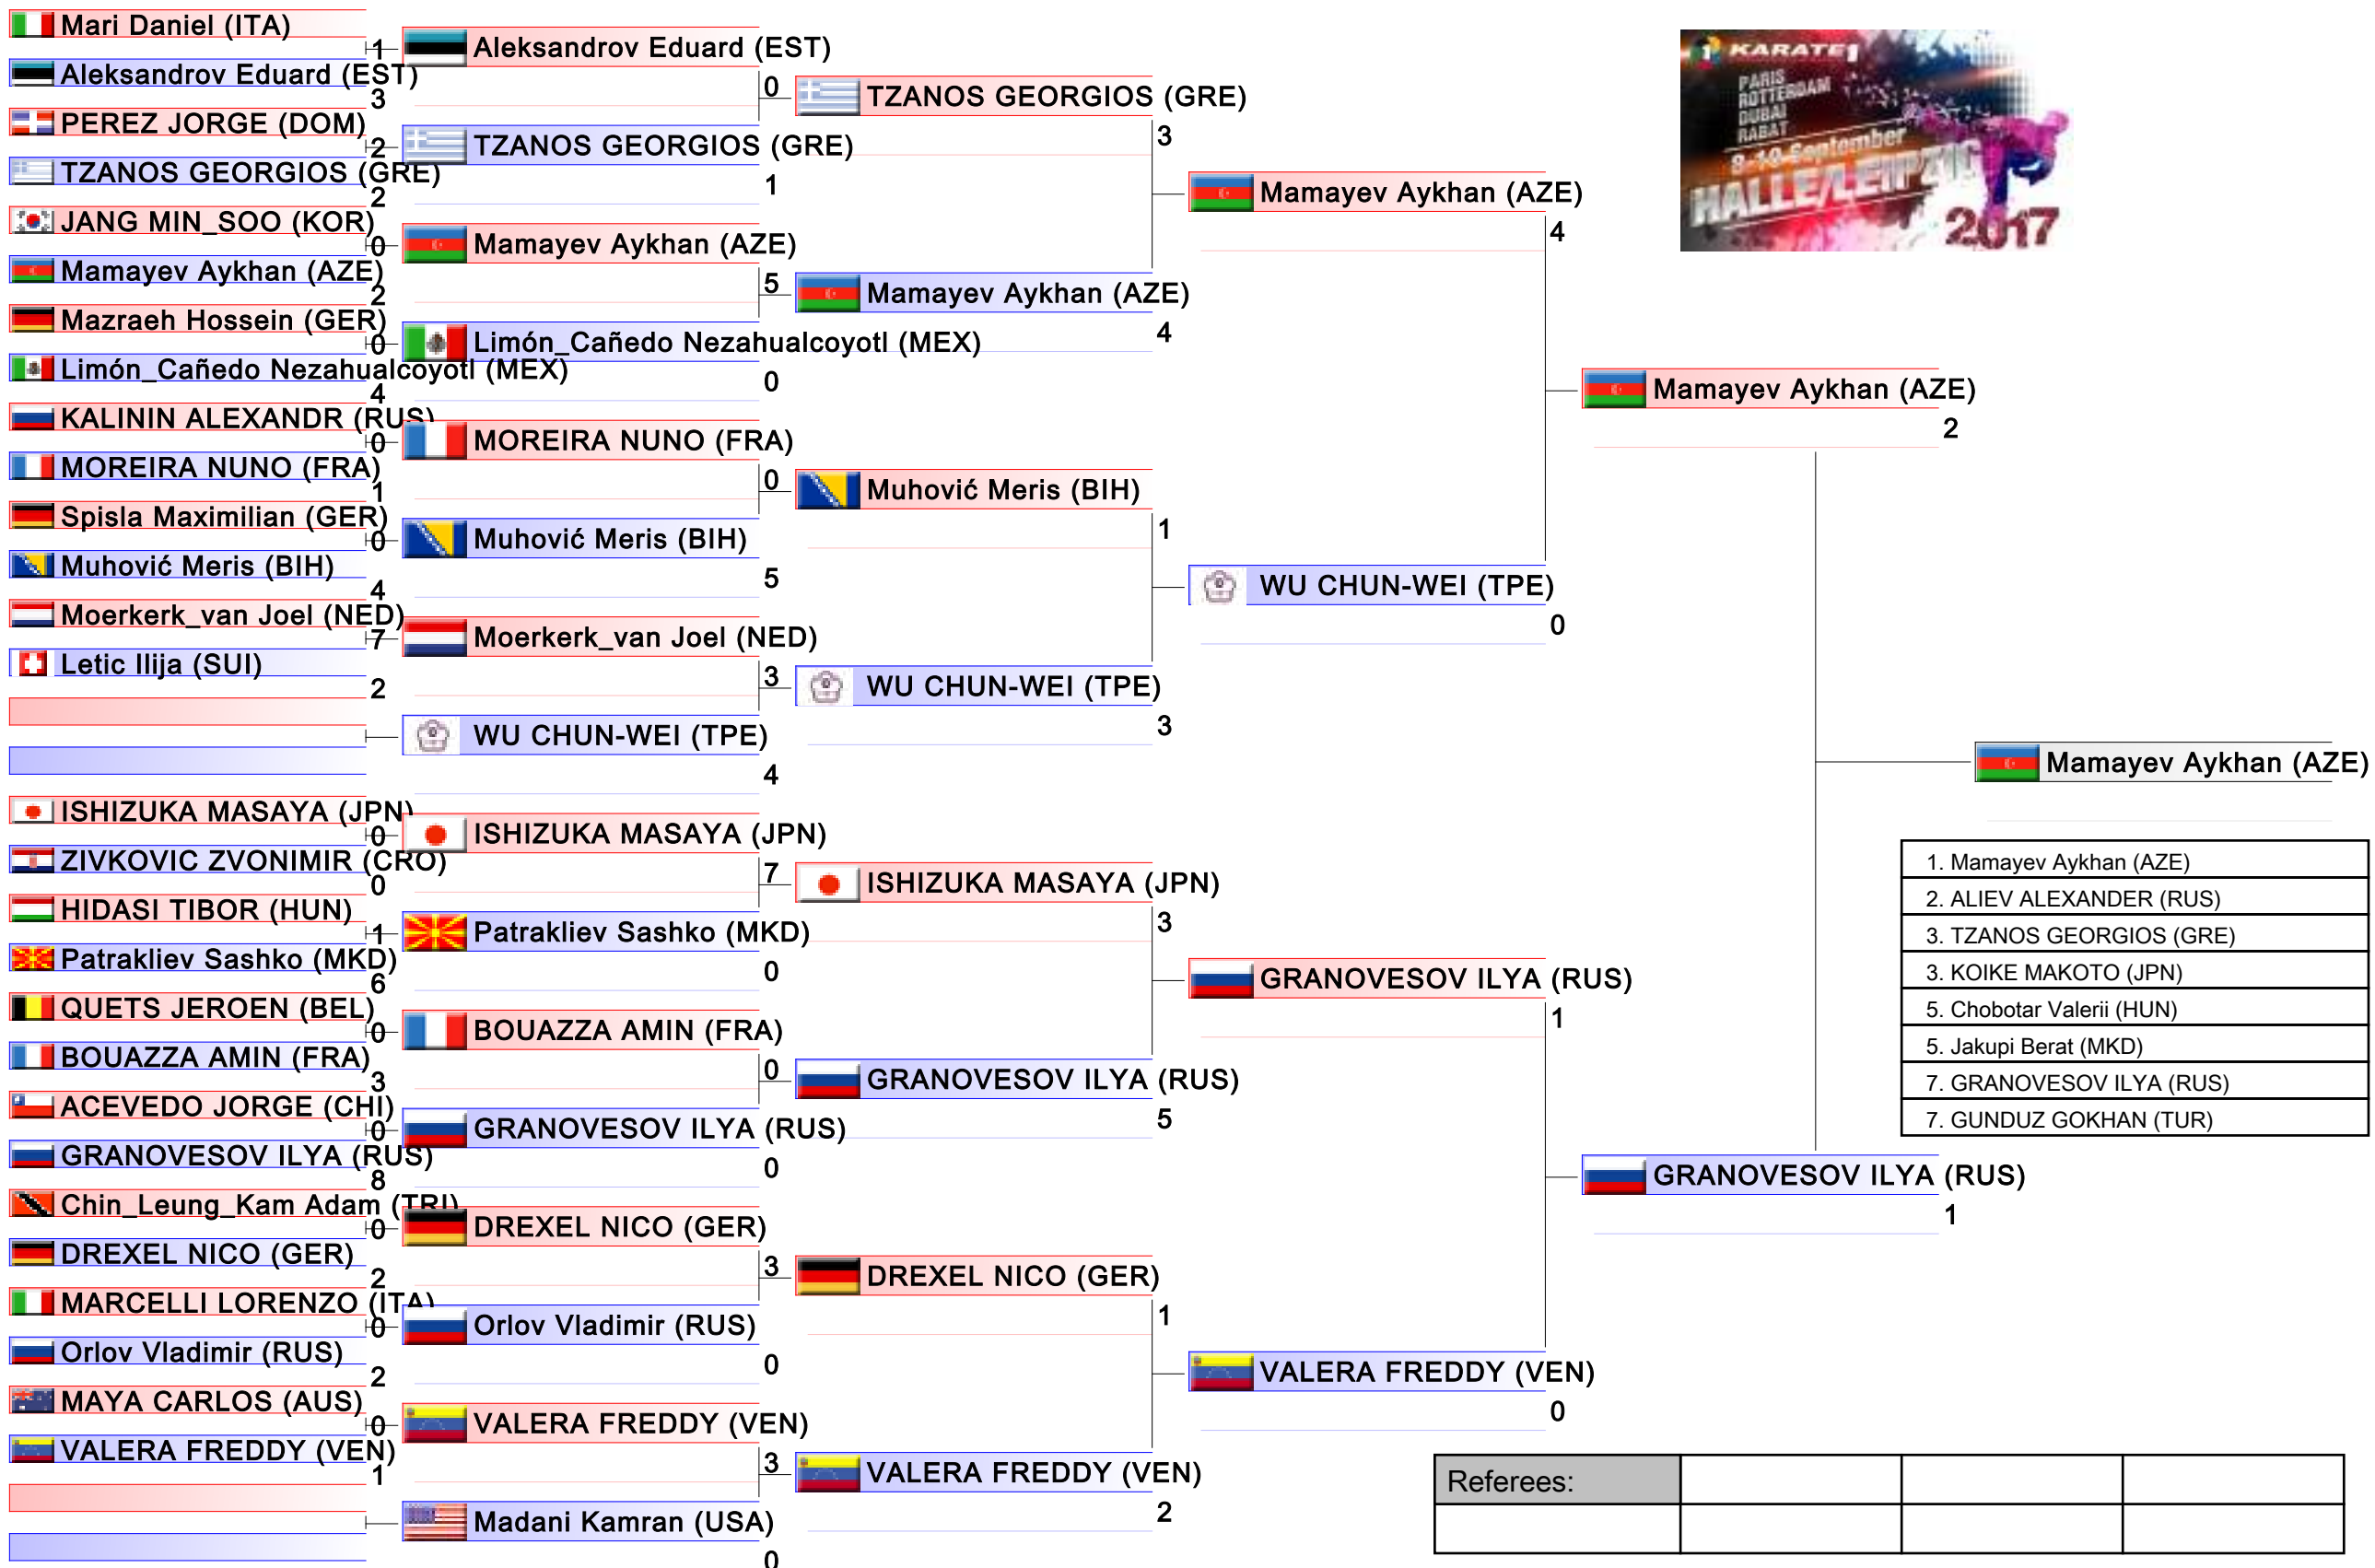

Male Kumite -84 Kg

Karate1 Premier League - Halle/Leipzig 2017, Halle/Leipzig, GER

Tatami
2 14:15

Pool
1/4

Referees: