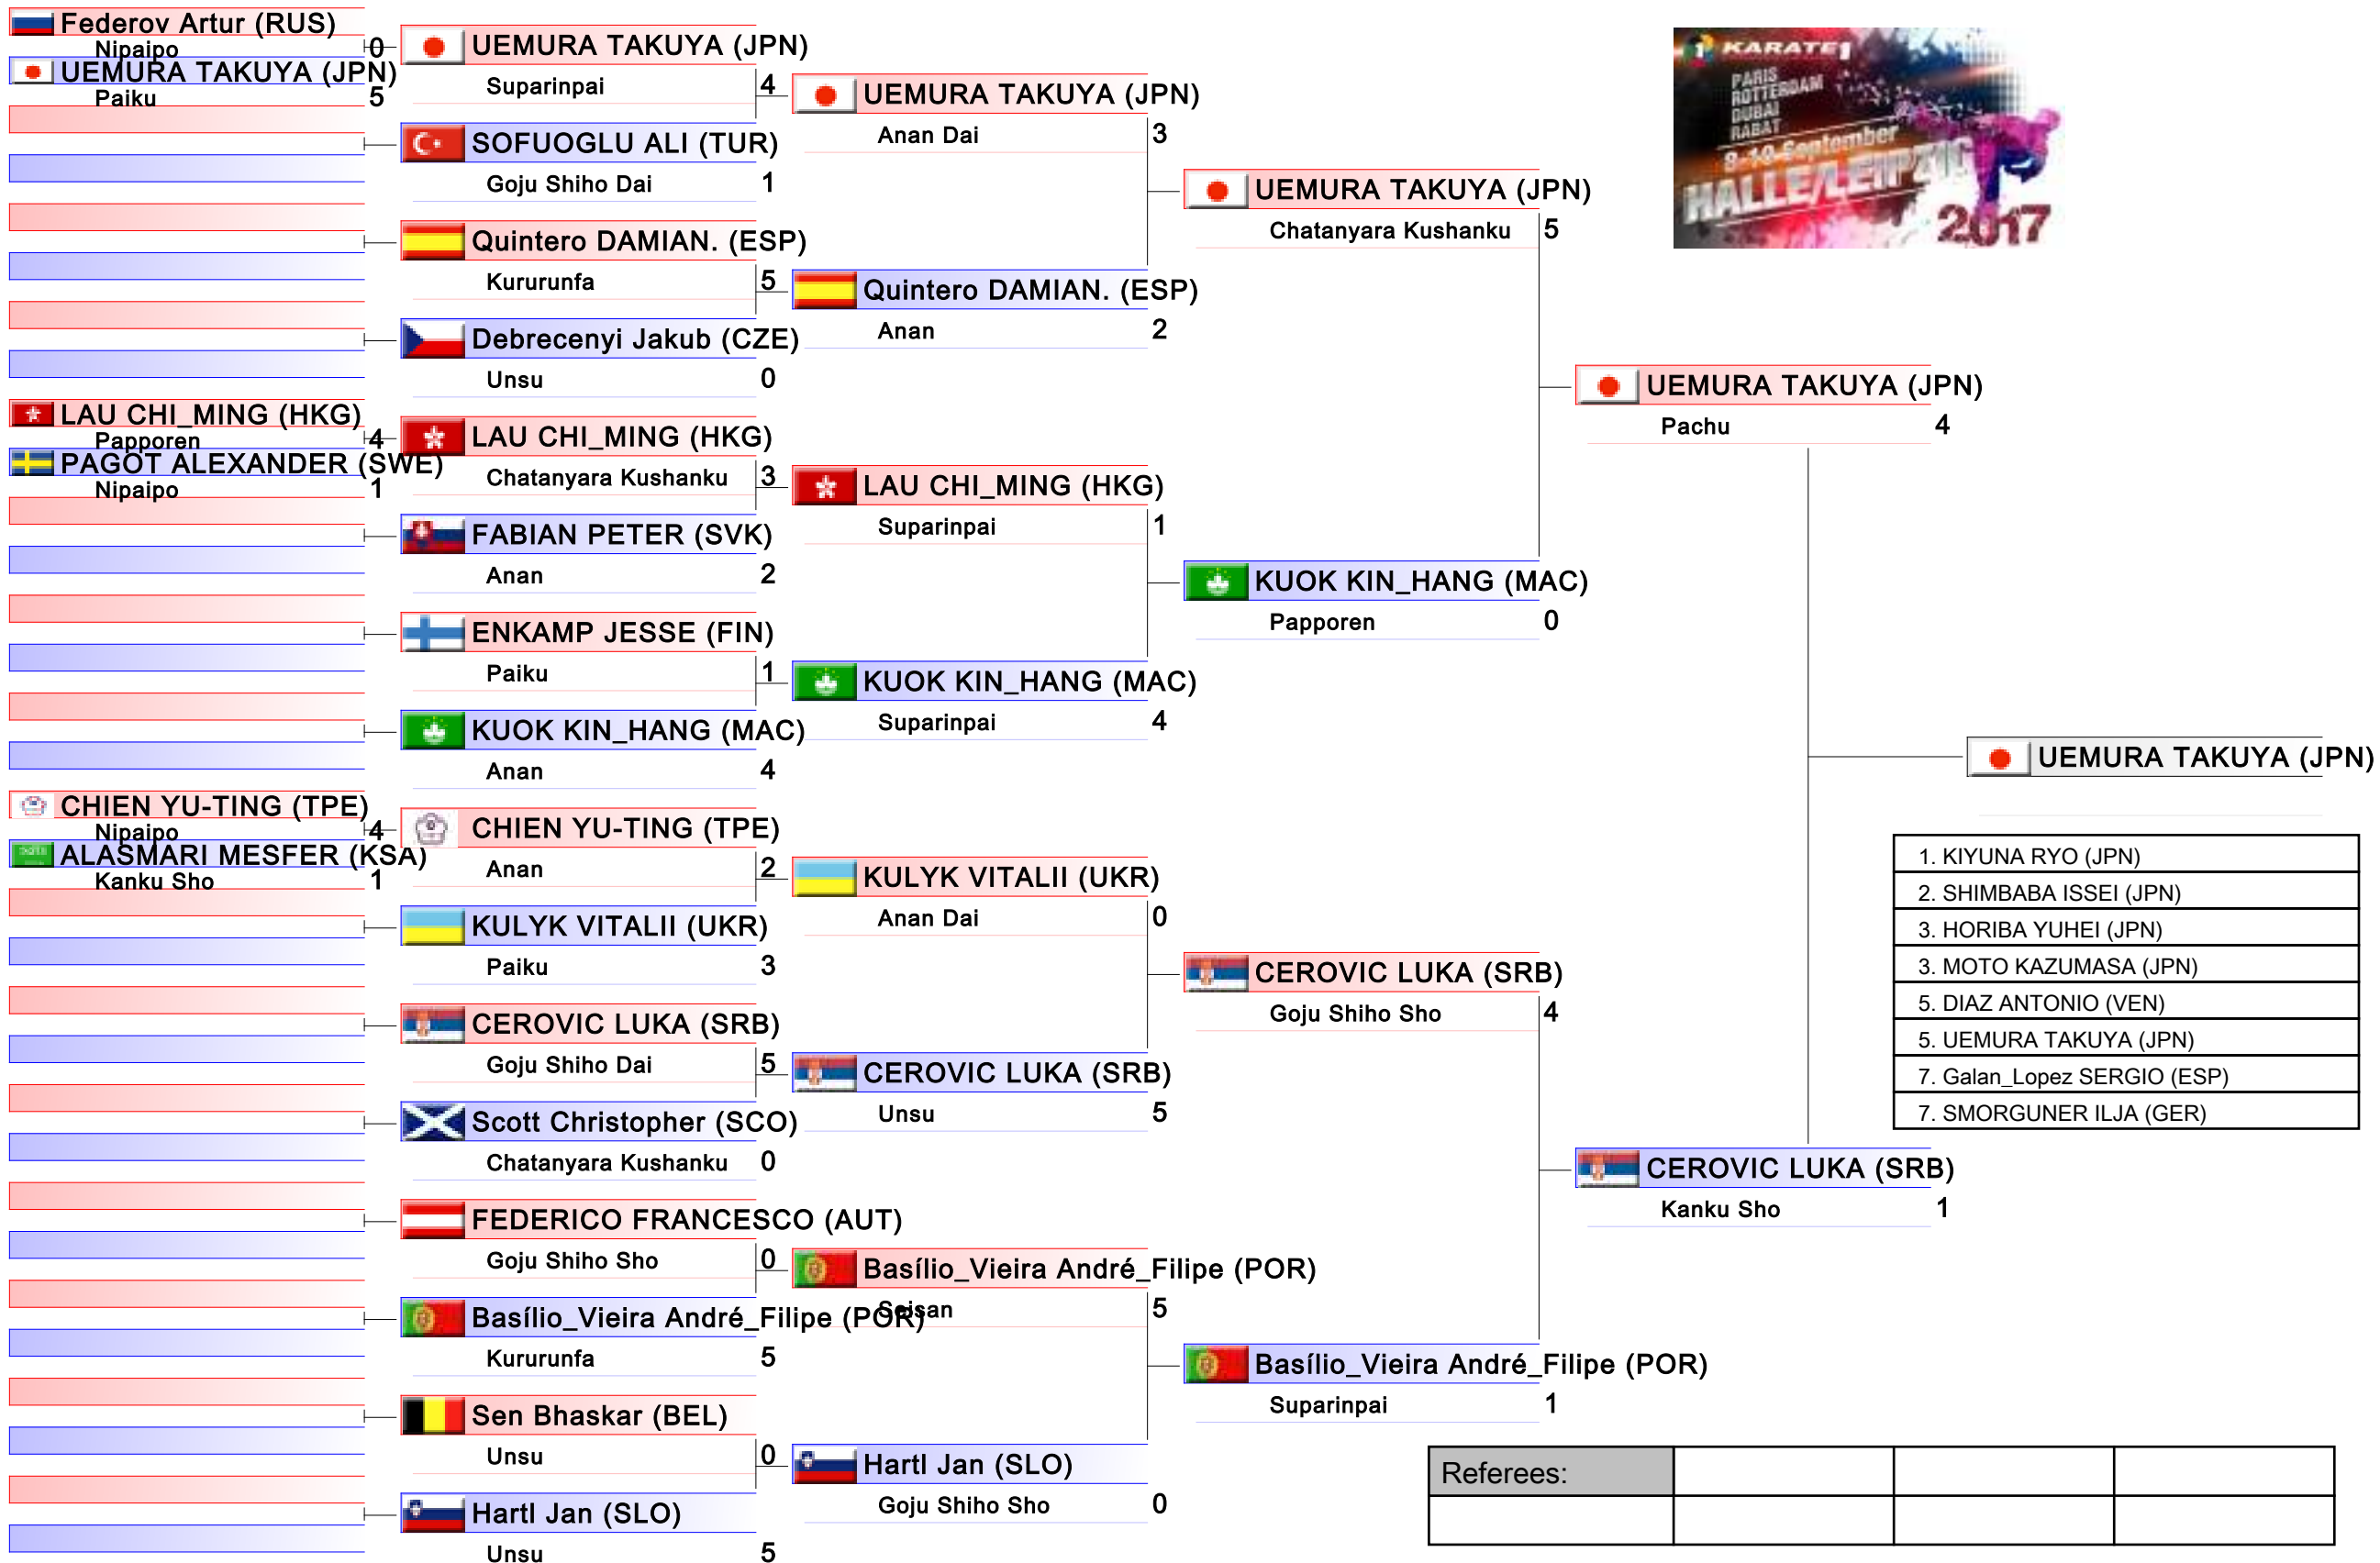

Male Kata

Karate1 Premier League - Halle/Leipzig 2017, Halle/Leipzig, GER

Tatami
5 10:55

Pool
8/8