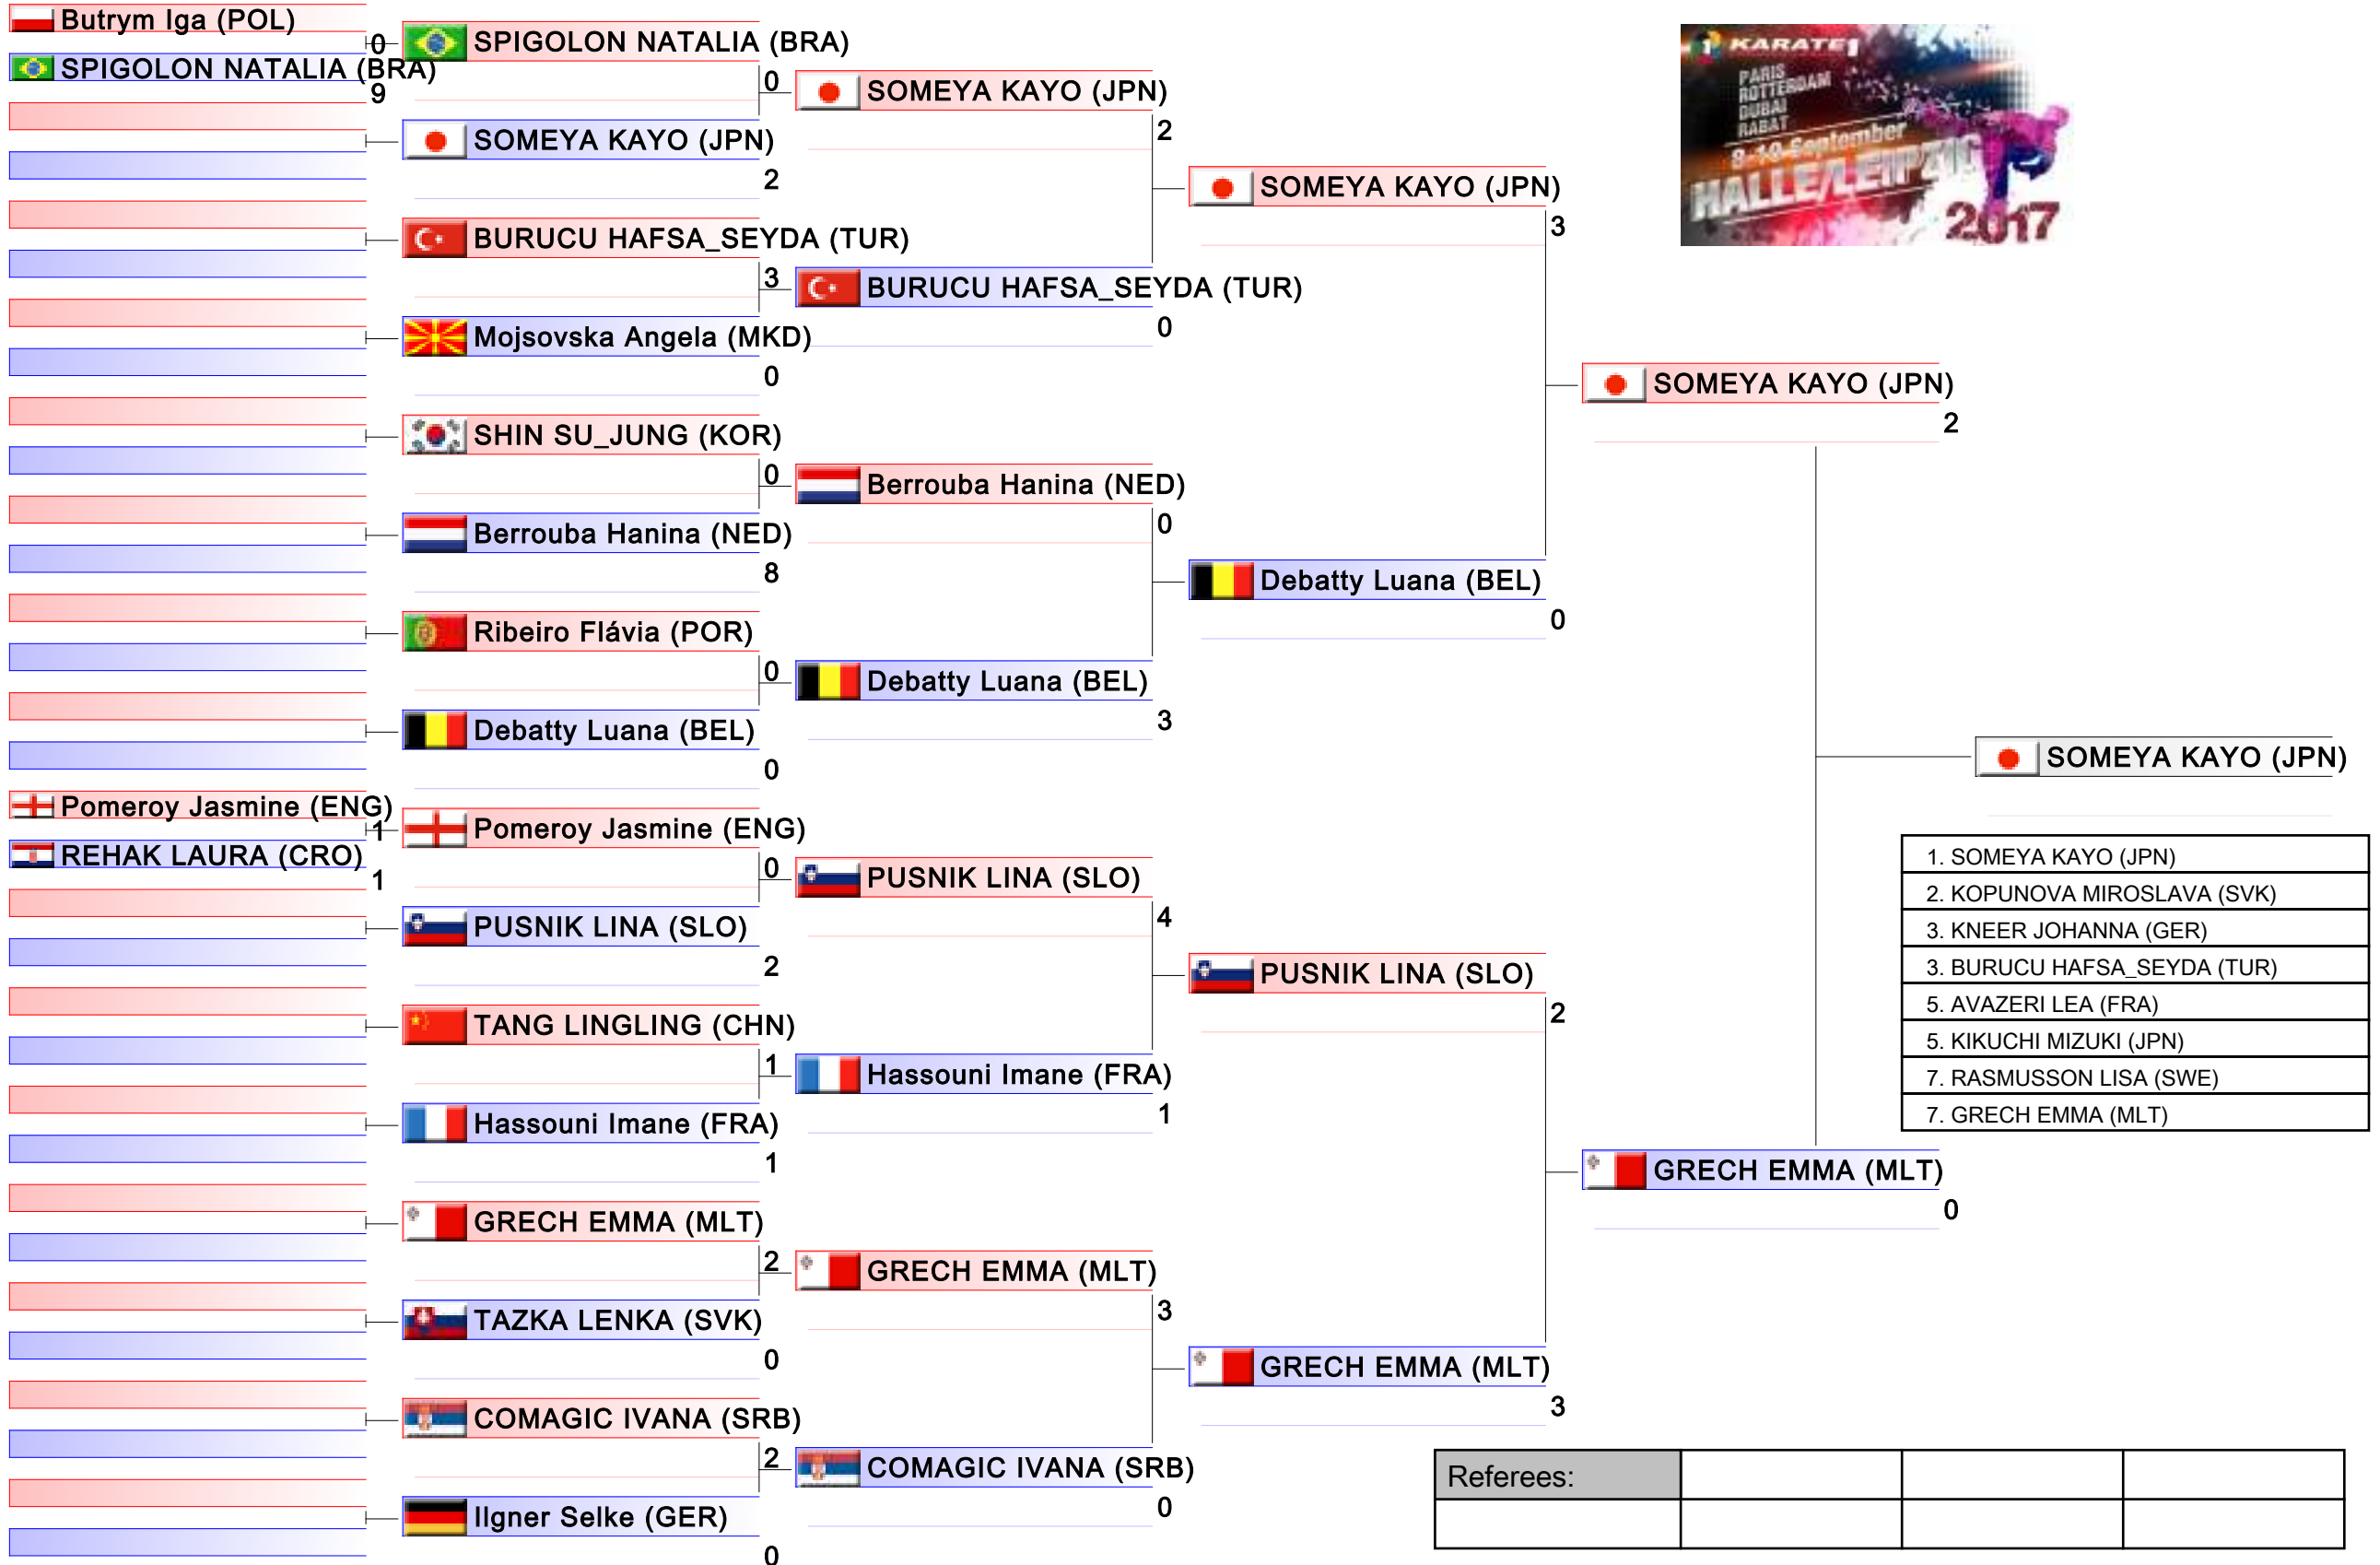

Female Kumite -68 Kg

Karate1 Premier League - Halle/Leipzig 2017, Halle/Leipzig, GER

Tatami
2 17:20

Pool
3/4