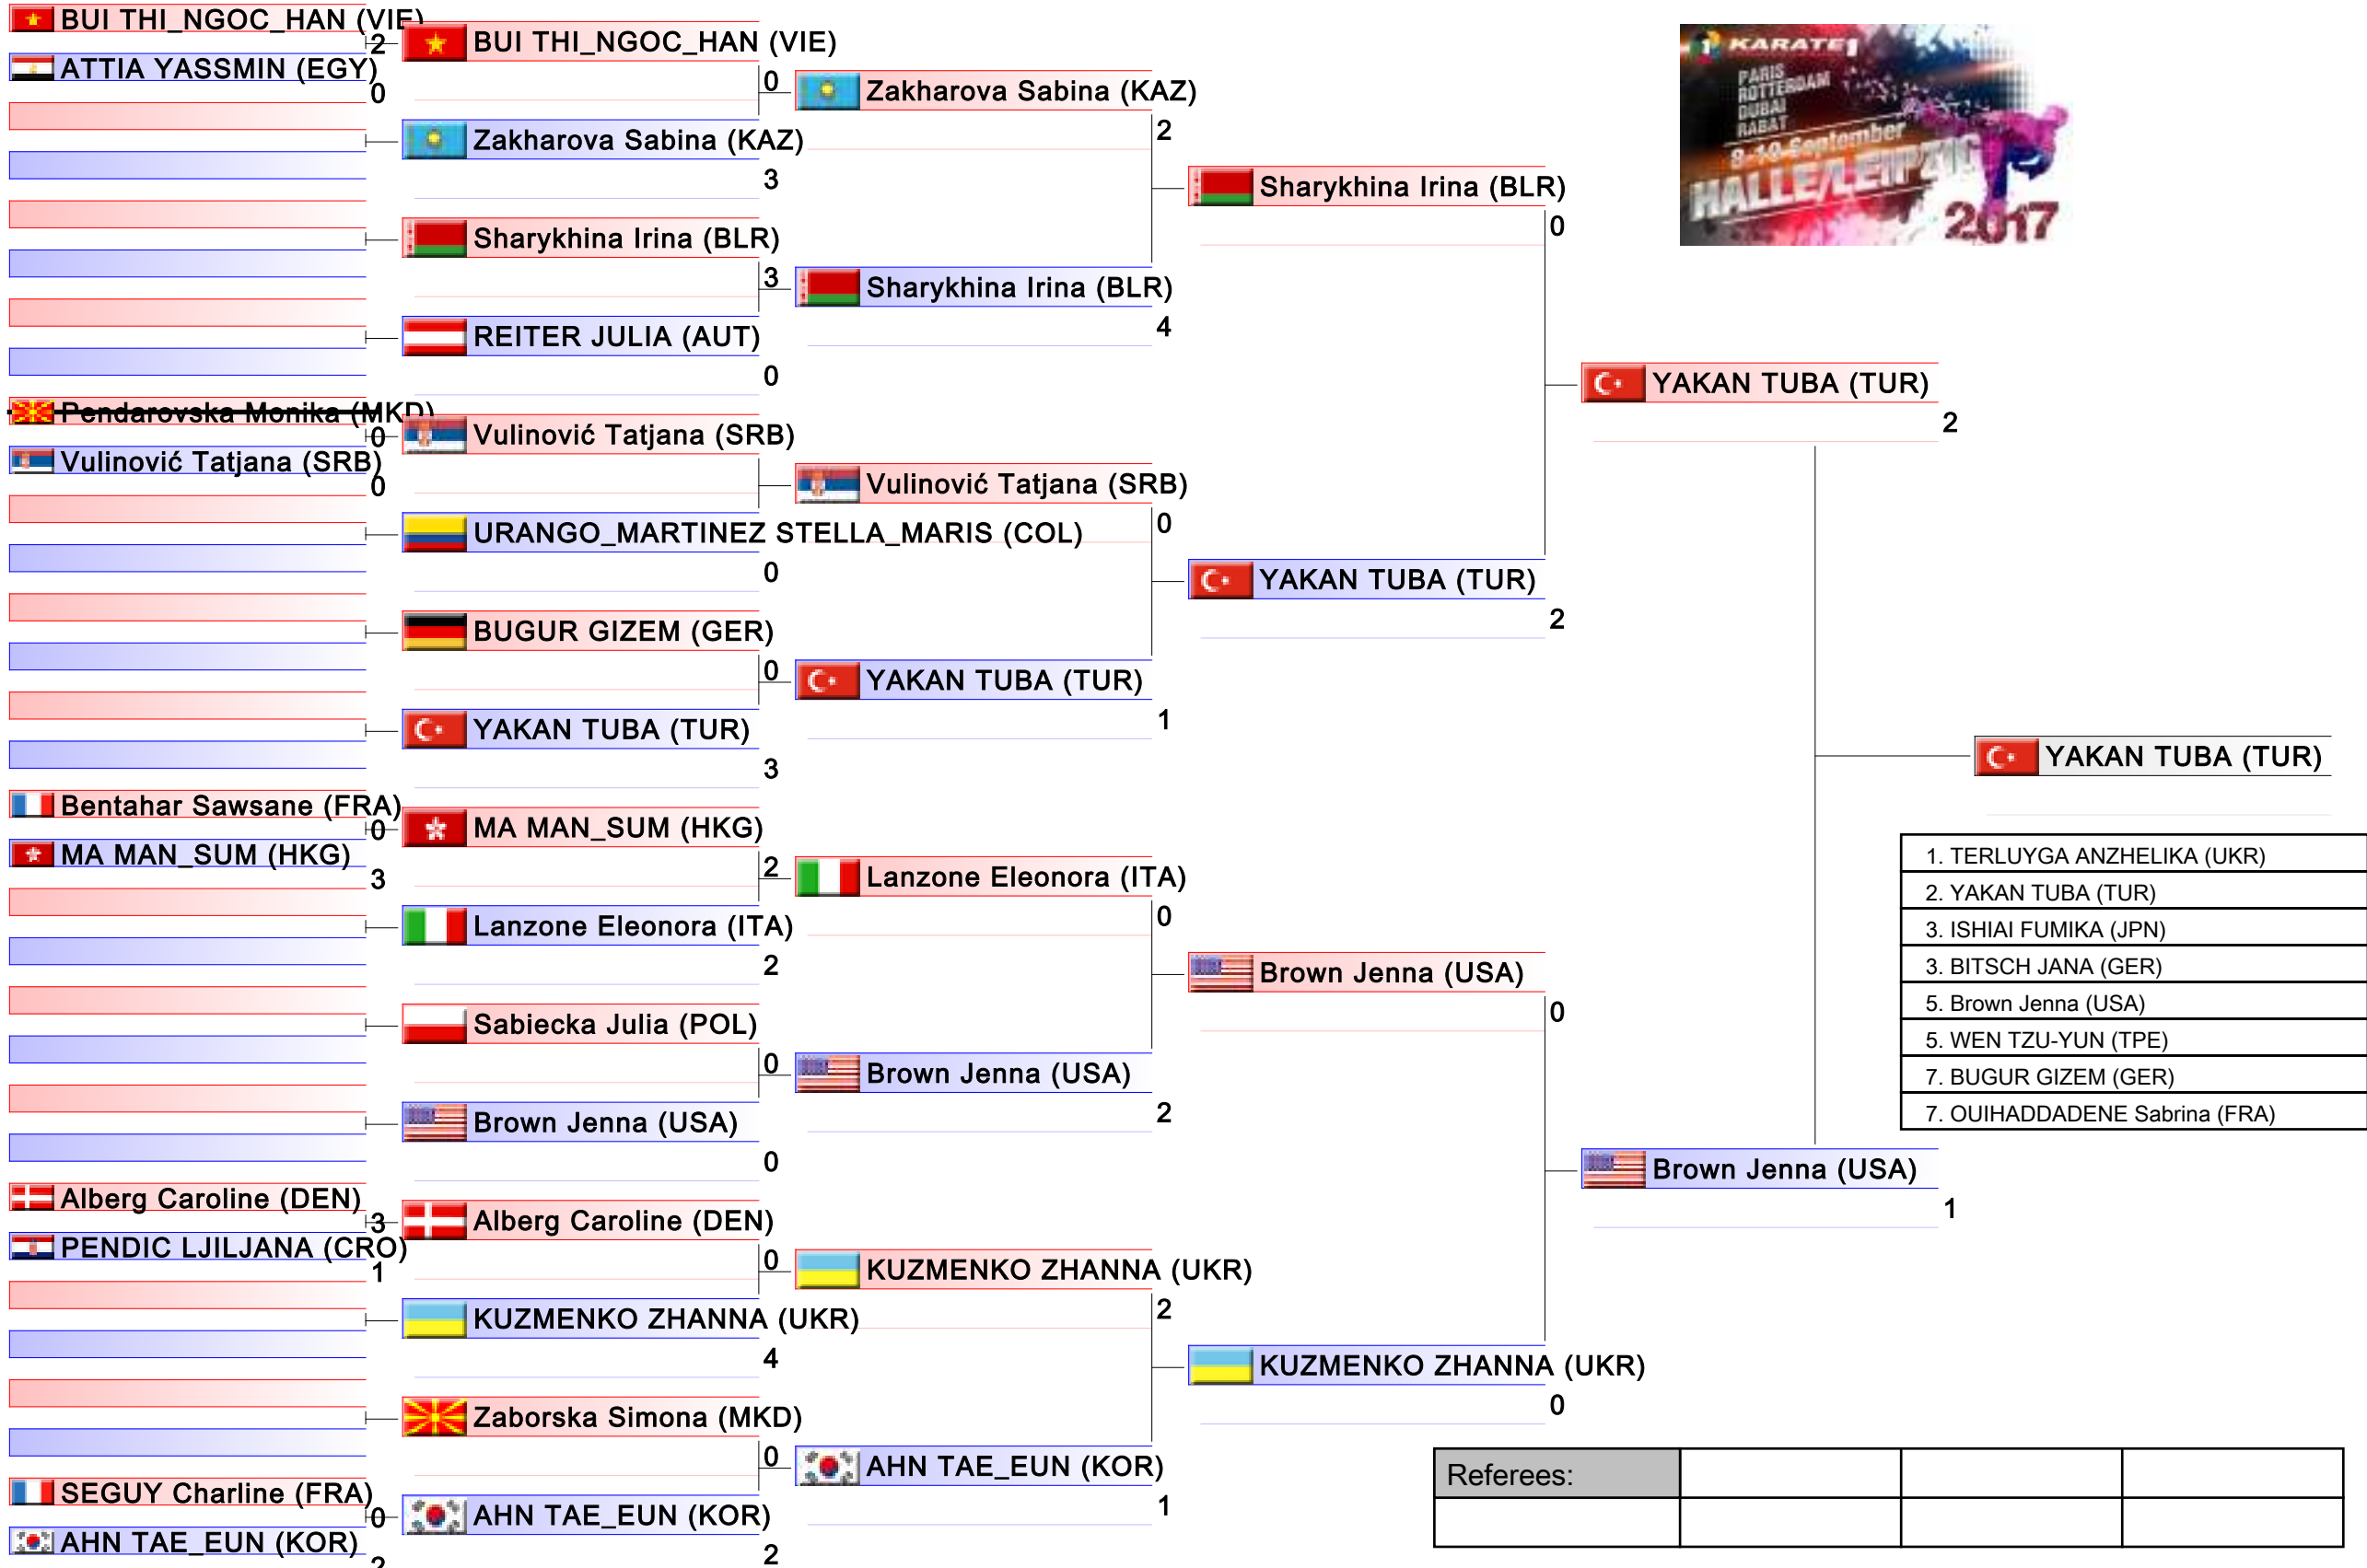

Female Kumite -55 Kg

Karate1 Premier League - Halle/Leipzig 2017, Halle/Leipzig, GER

Tatami
1 09:00

Pool
1/4

Referees: