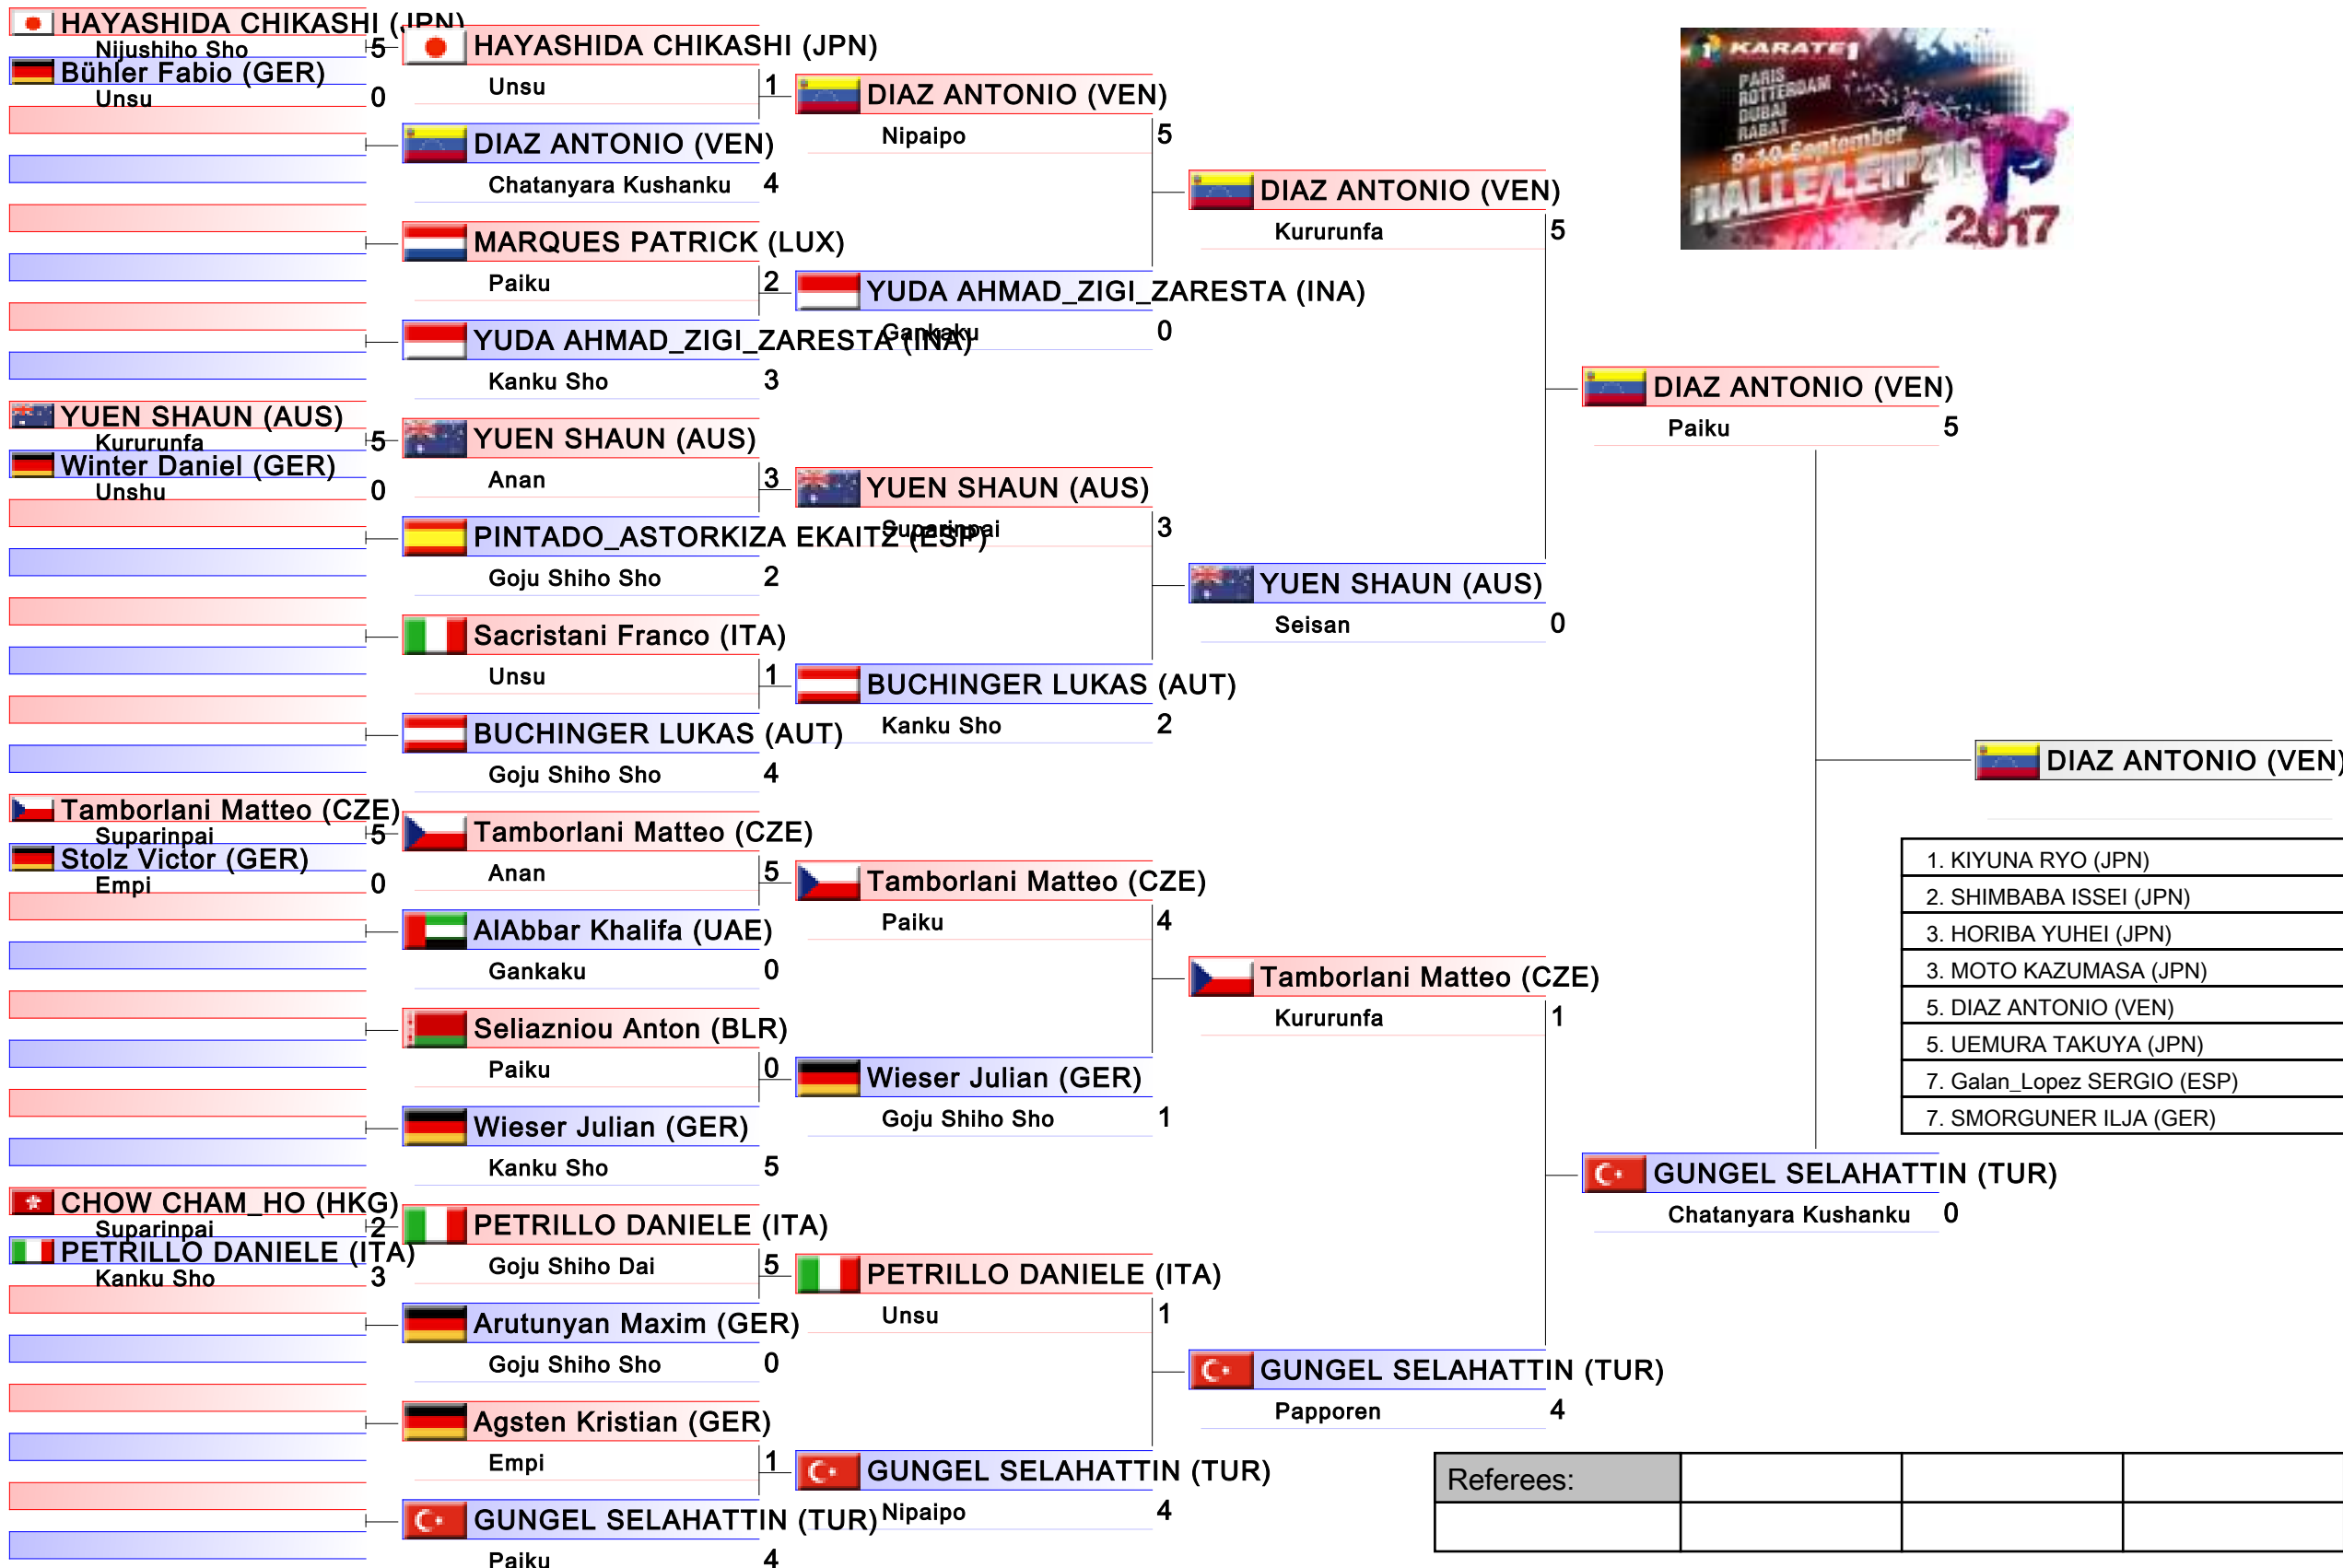

Male Kata

Karate1 Premier League - Halle/Leipzig 2017, Halle/Leipzig, GER

Tatami
1 09:00

Pool
1/8

Referees: