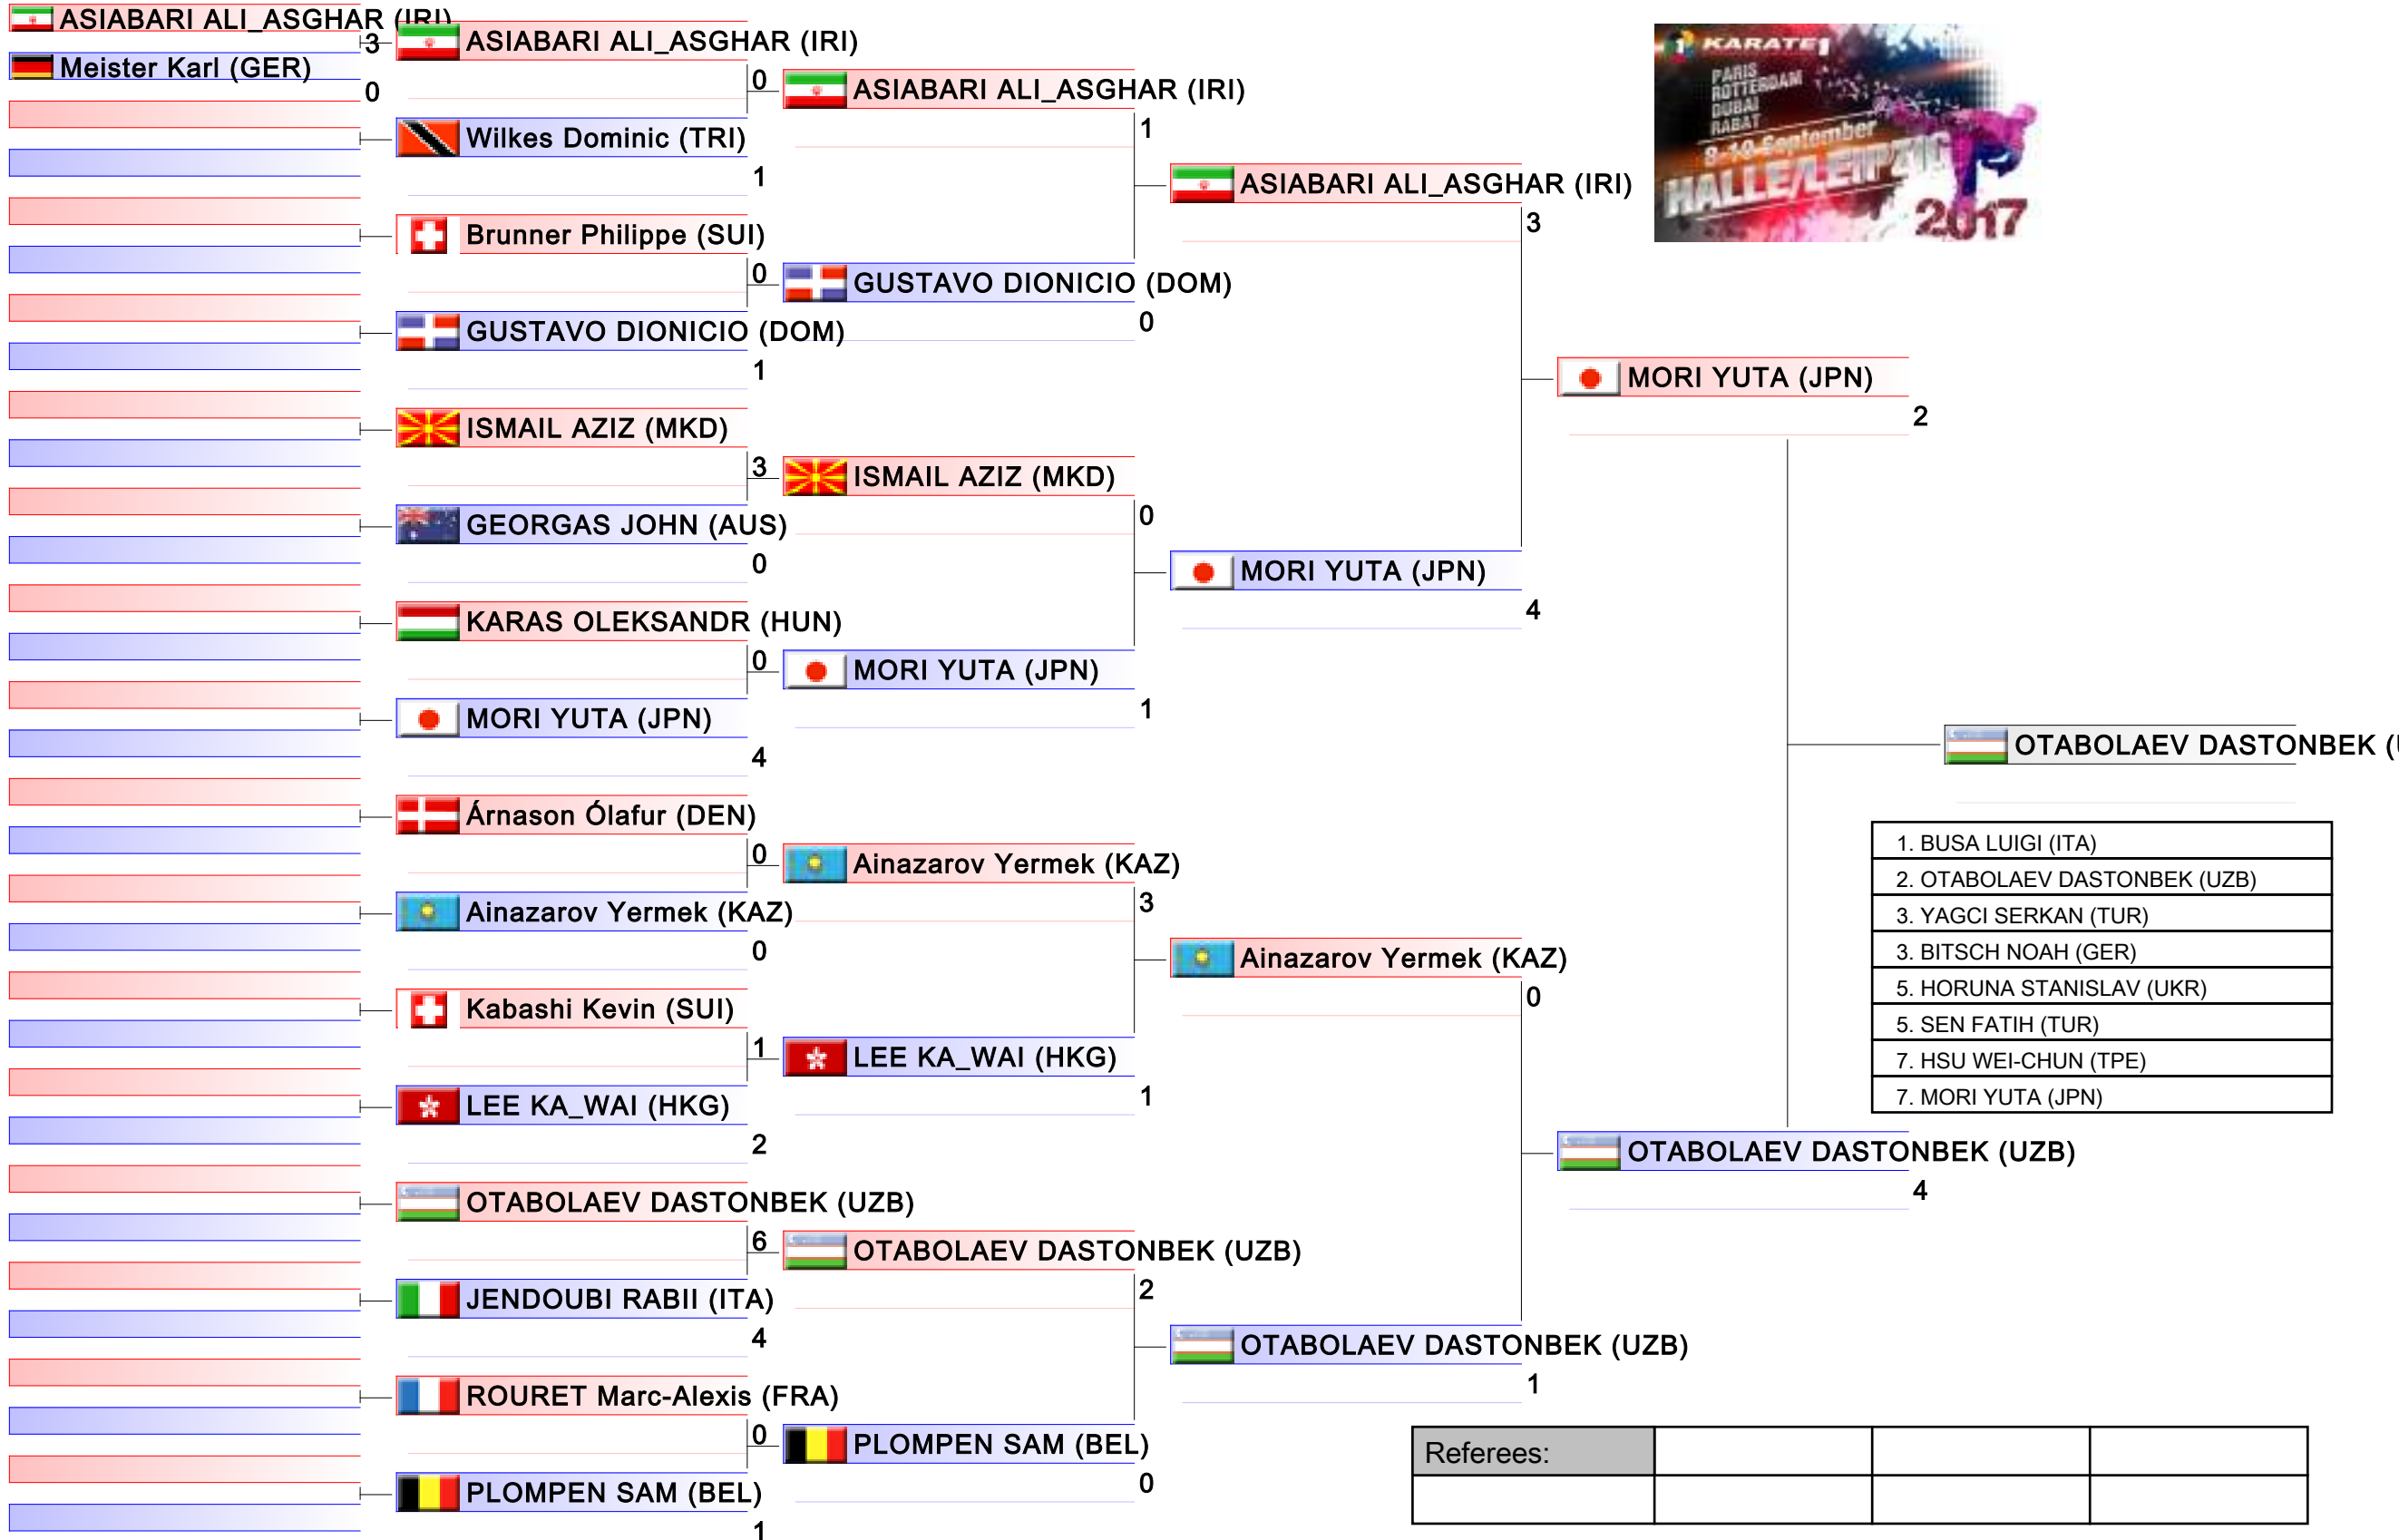

Karate1 Premier League - Halle/Leipzig 2017, Halle/Leipzig, GER

Tatami
4 10:45

Pool
5/8

Referees:			

Male Kumite -75 Kg

Karate1 Premier League - Halle/Leipzig 2017, Halle/Leipzig, GER

Tatami
5 10:45

Pool
6/8