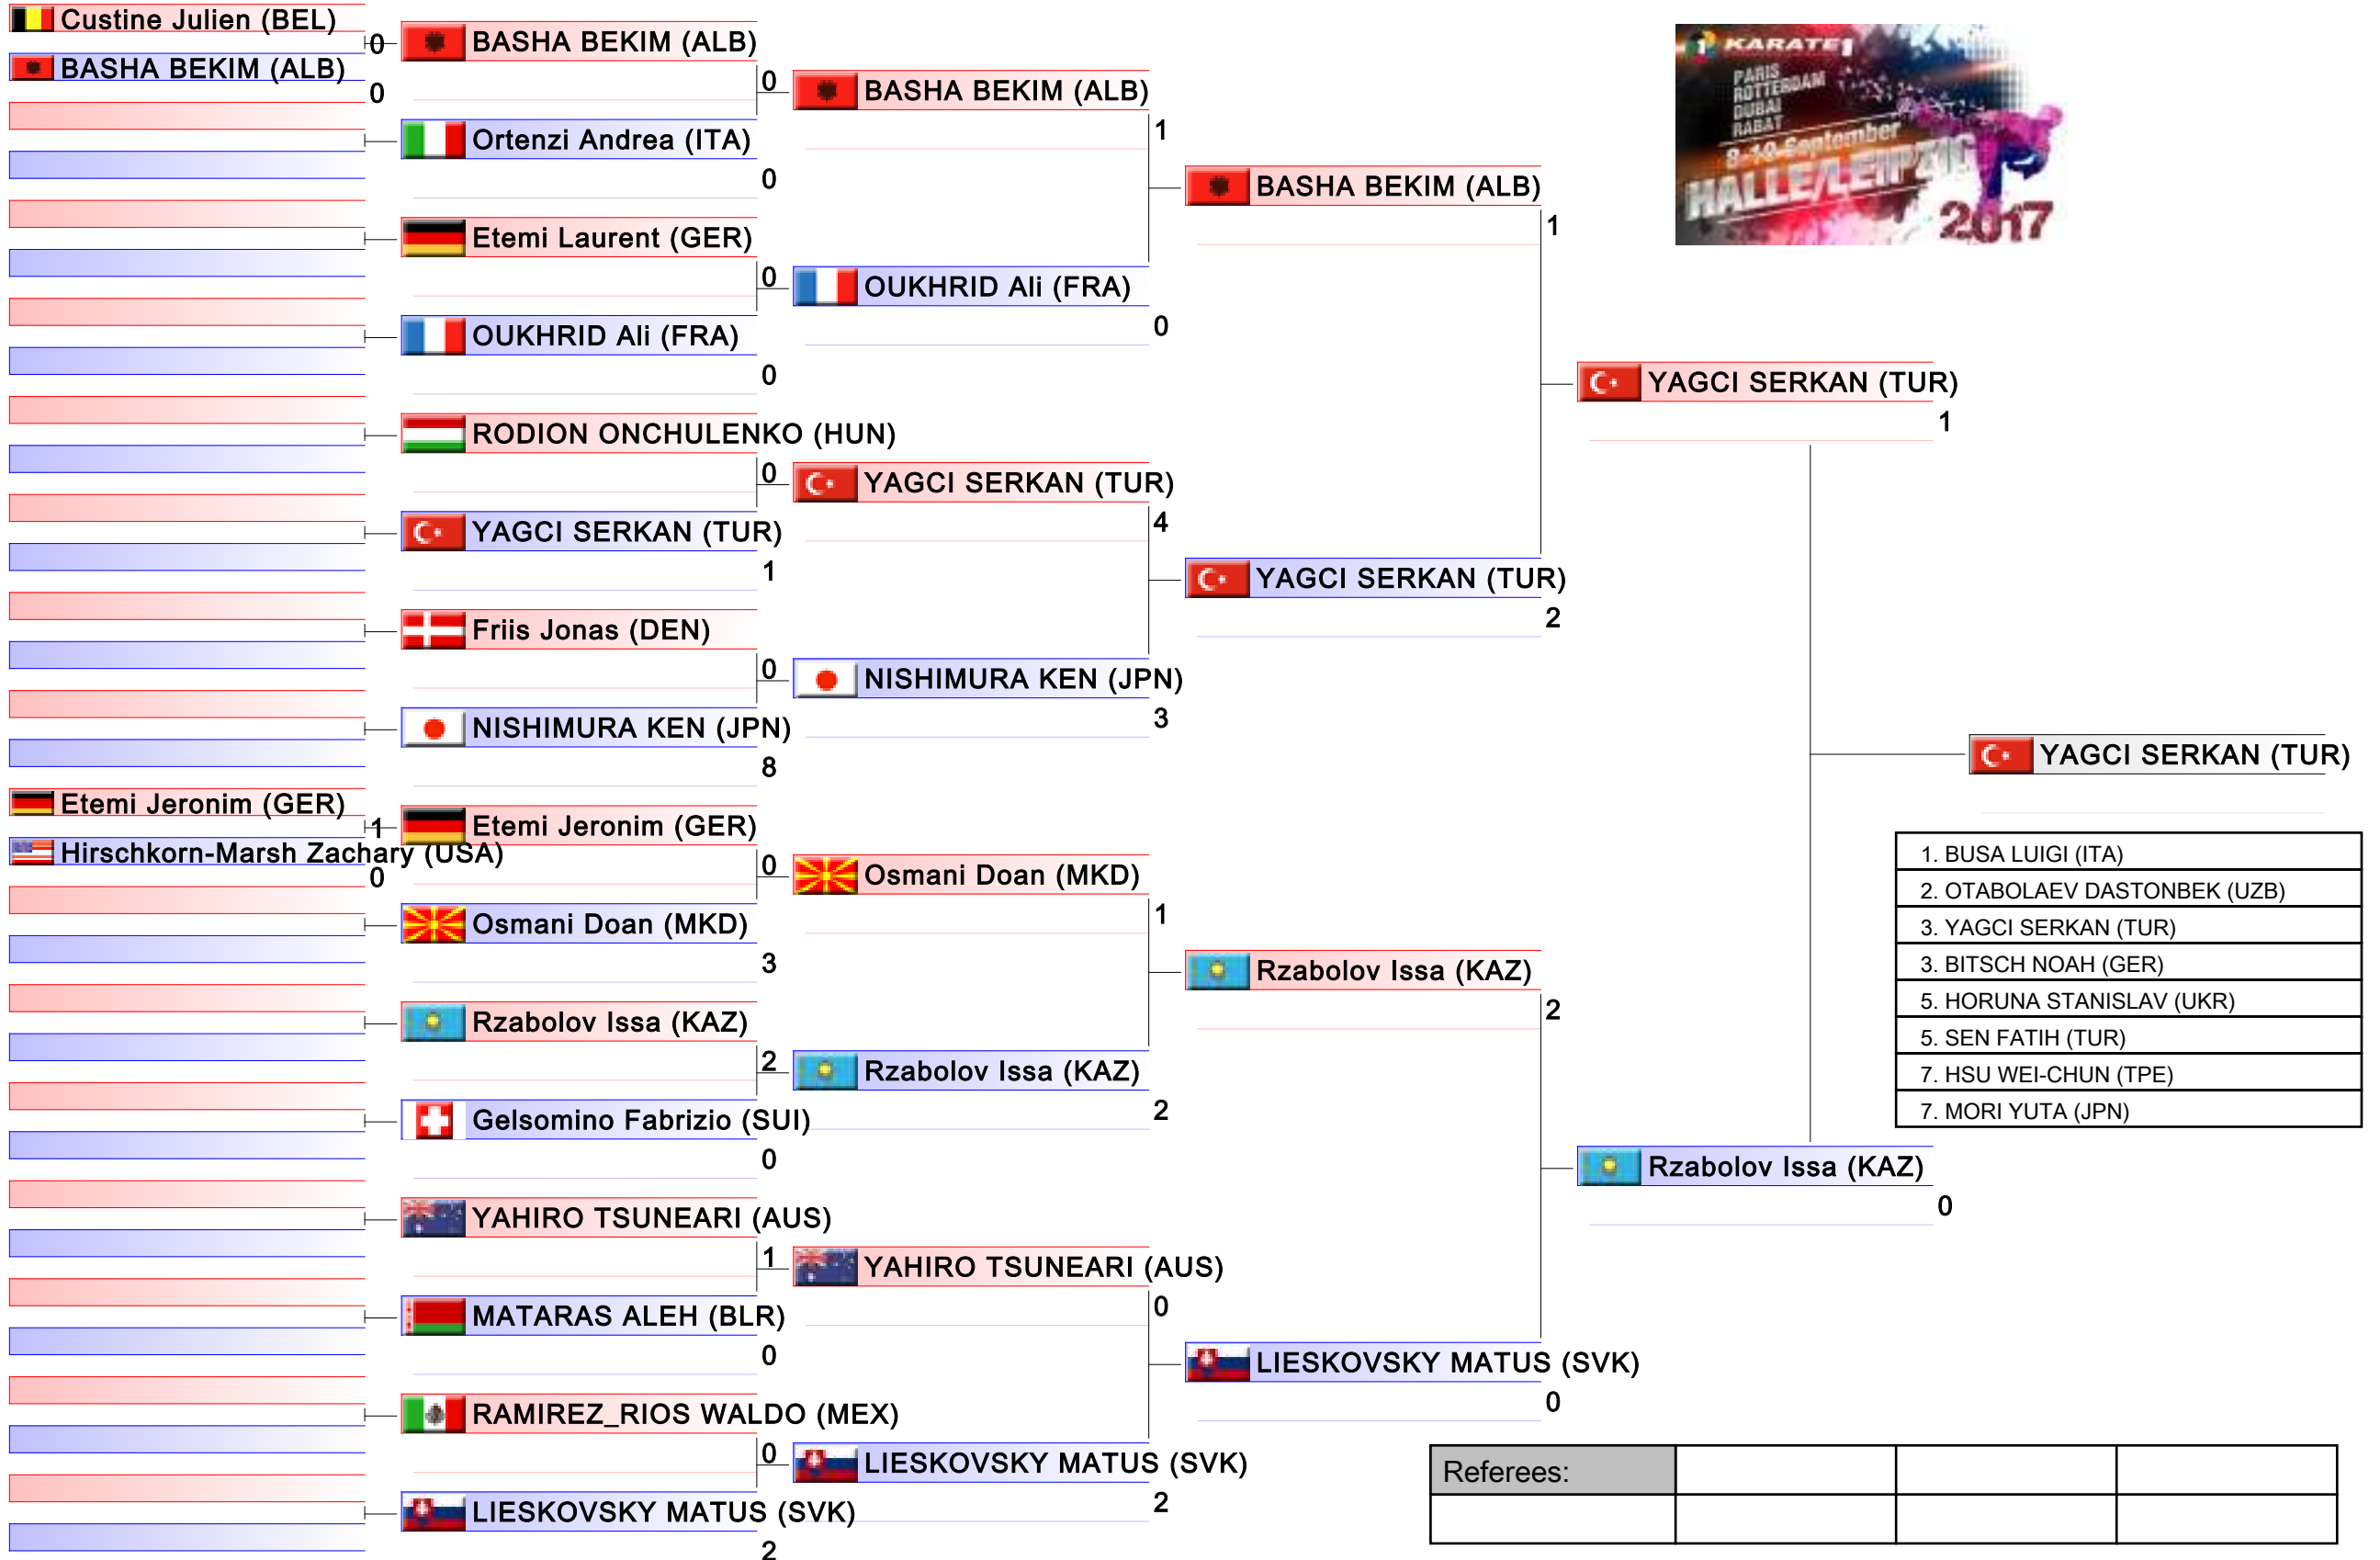

Male Kumite -75 Kg

Karate1 Premier League - Halle/Leipzig 2017, Halle/Leipzig, GER

Tatami
1 10:40

Pool
3/8