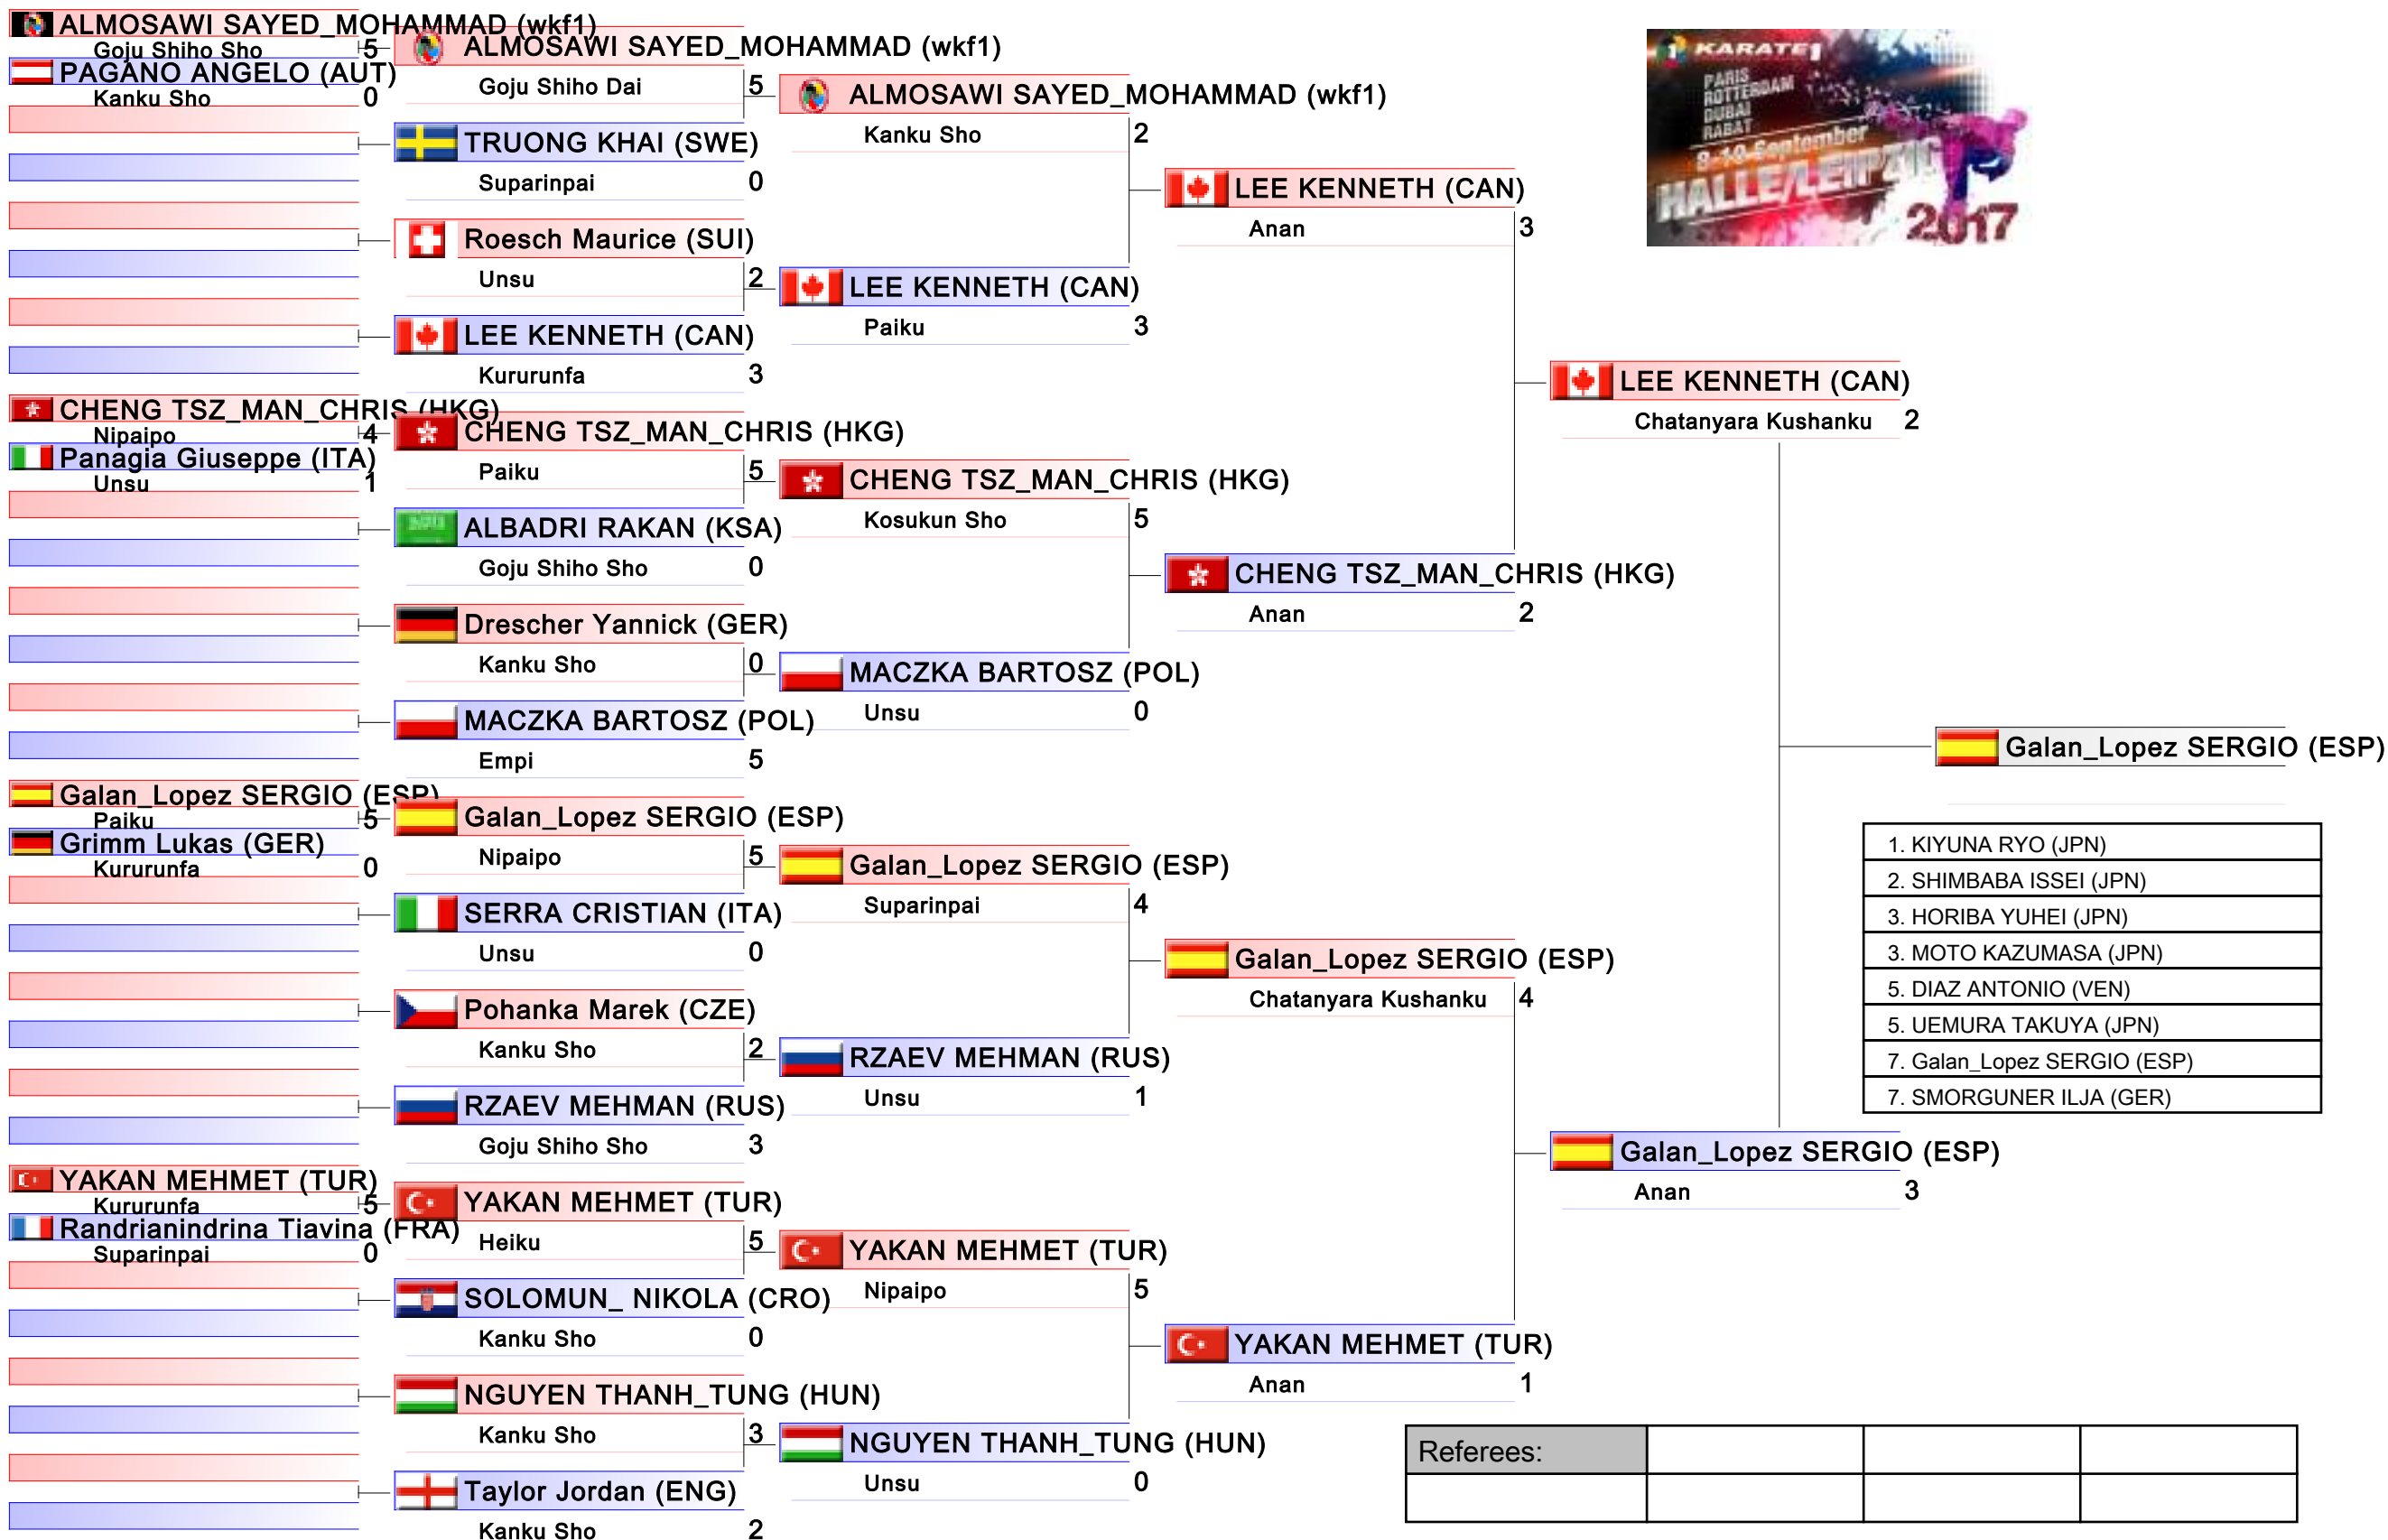

Male Kata

Karate1 Premier League - Halle/Leipzig 2017, Halle/Leipzig, GER

Tatami
2 09:00

Pool
3/8