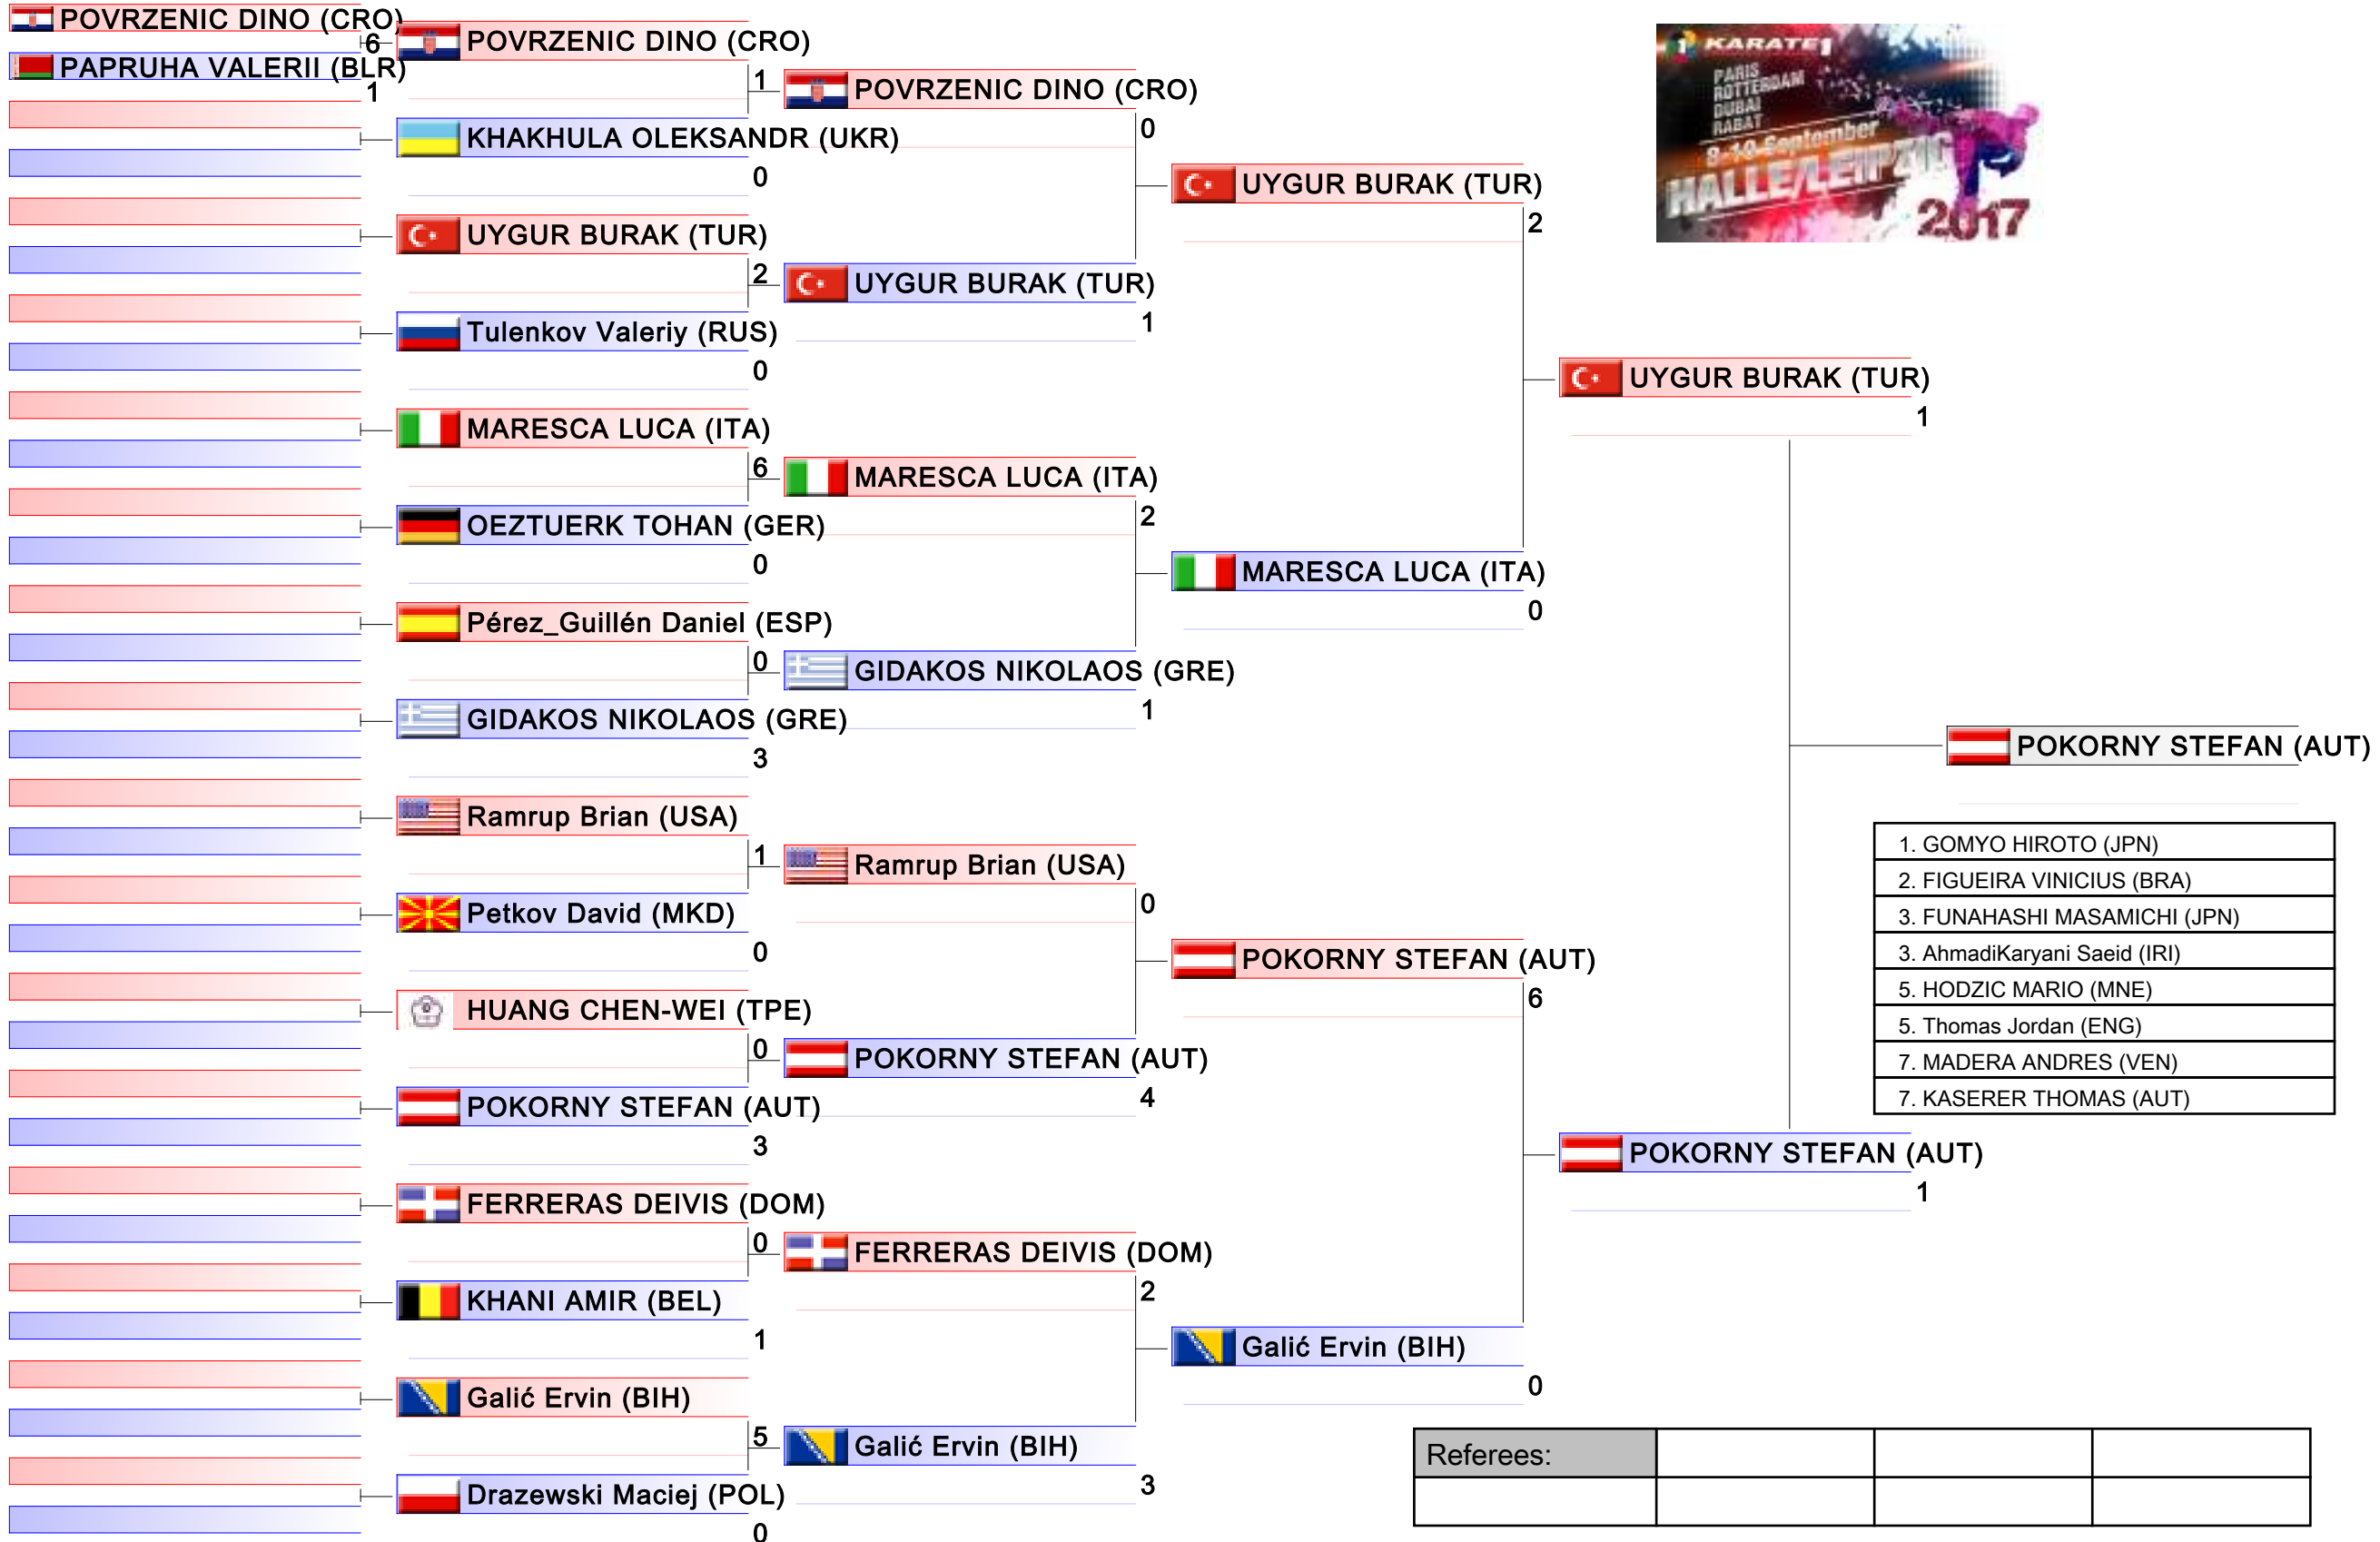

Referees:			

Male Kumite -67 Kg

Karate1 Premier League - Halle/Leipzig 2017, Halle/Leipzig, GER

Tatami
5 16:50

Pool
1/8

Male Kumite -67 Kg

Karate1 Premier League - Halle/Leipzig 2017, Halle/Leipzig, GER

Tatami
5 18:45

Pool
2/8

1. GOMYO HIROTO (JPN)
2. FIGUEIRA VINICIUS (BRA)
3. FUNAHASHI MASAMICHI (JPN)
3. AhmadiKaryani Saeid (IRI)
5. HODZIC MARIO (MNE)
5. Thomas Jordan (ENG)
7. MADERA ANDRES (VEN)
7. KASERER THOMAS (AUT)