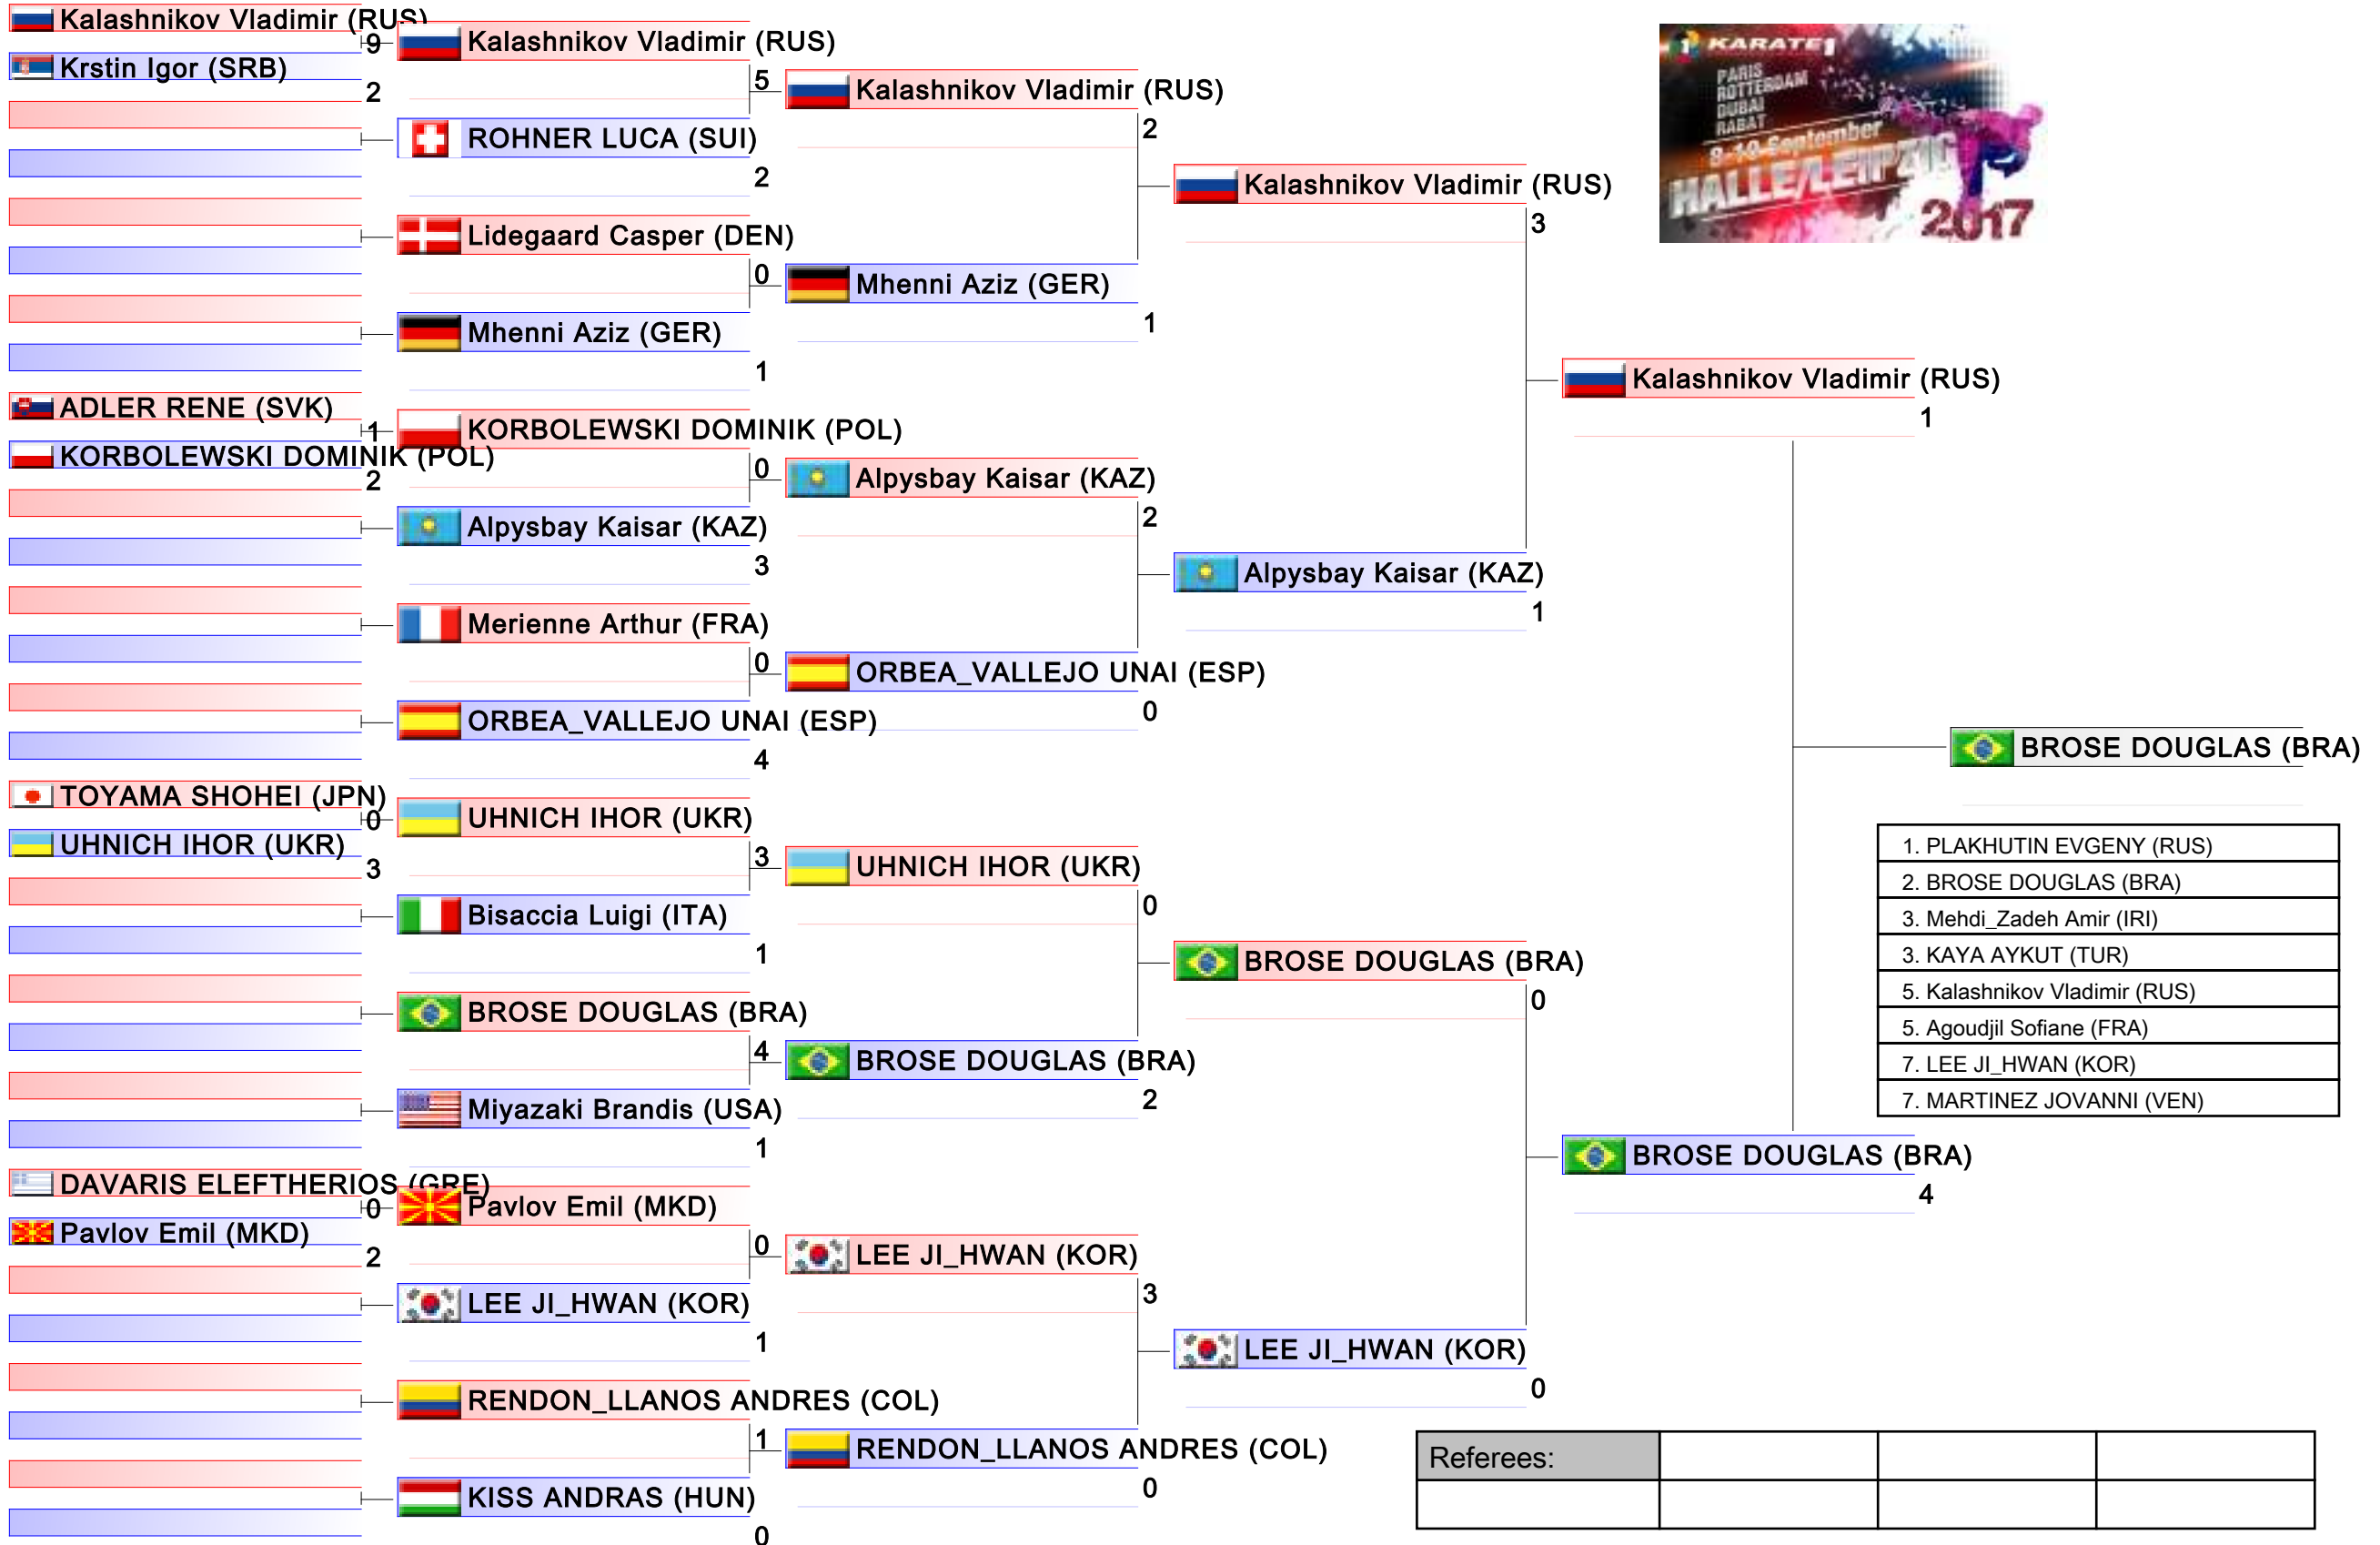

Male Kumite -60 Kg

Karate1 Premier League - Halle/Leipzig 2017, Halle/Leipzig, GER

Tatami
4 14:45

Pool
2/4