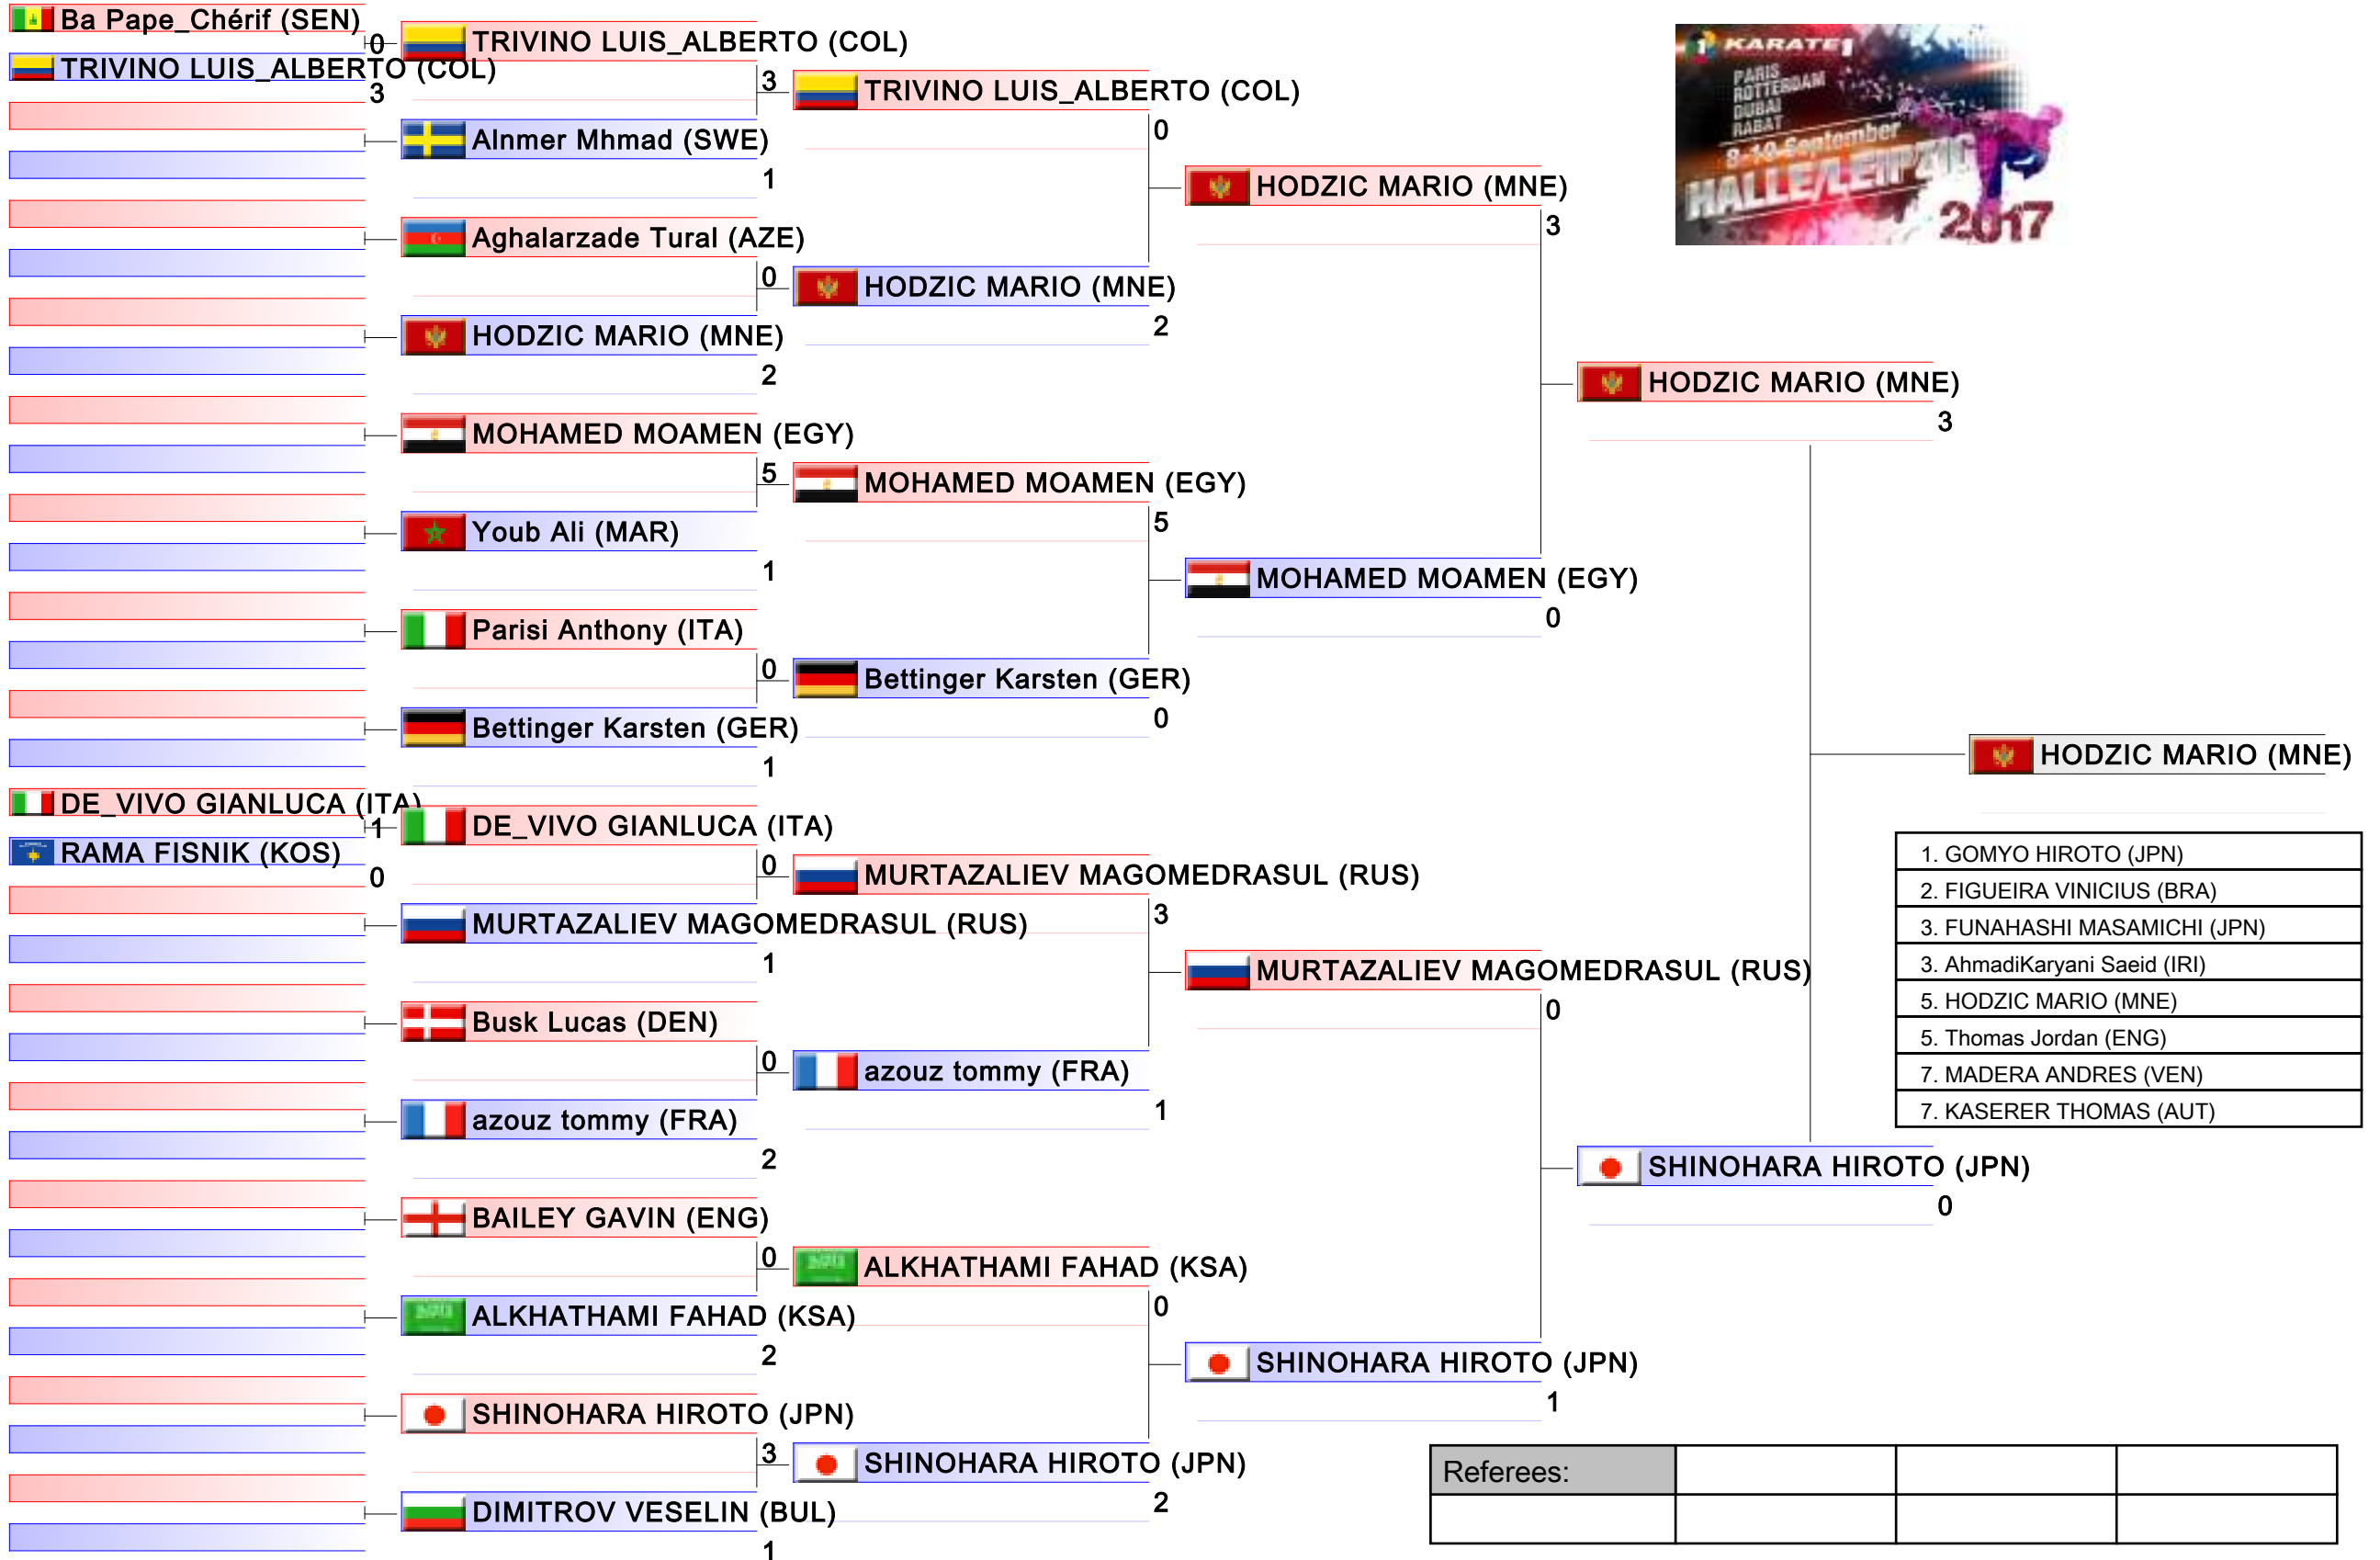

Male Kumite -67 Kg

Karate1 Premier League - Halle/Leipzig 2017, Halle/Leipzig, GER

Tatami
5 16:50

Pool
1/8