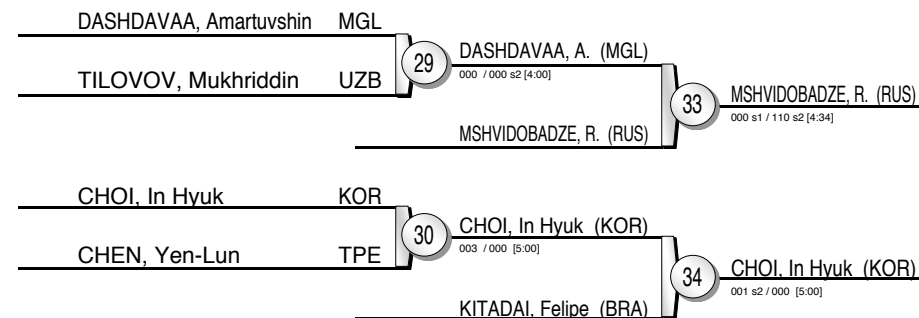

NAGAYAMA, Ryuju (JPN)
100 s1 / 000 [4:16]

TAKATO, Naohisa (JPN)
001 / 000 [6:58]

Repechage