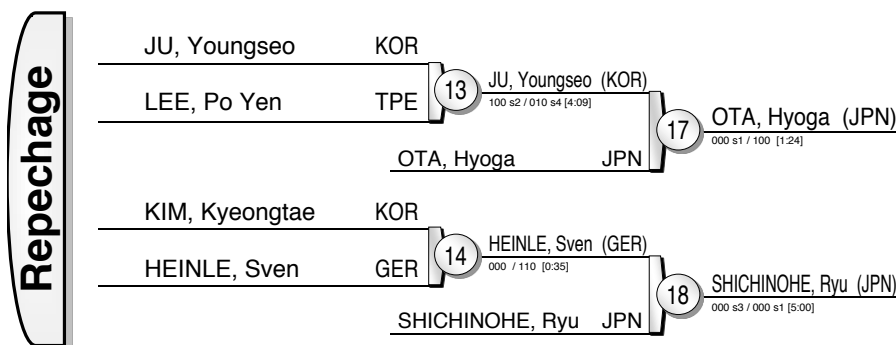

Judo Grand-Slam Tokyo 2016

(JPN Tokyo, 2-4 December 2016)

+100 kg

13 Judoka

Results		
1.	OJITANI, Takeshi	JPN
2.	KAGEURA, Kokoro	JPN
3.	OTA, Hyoga	JPN
3.	SHICHINOHE, Ryu	JPN
5.	JU, Youngseo	KOR
5.	HEINLE, Sven	GER
7.	LEE, Po Yen	TPE
7.	KIM, Kyeongtae	KOR