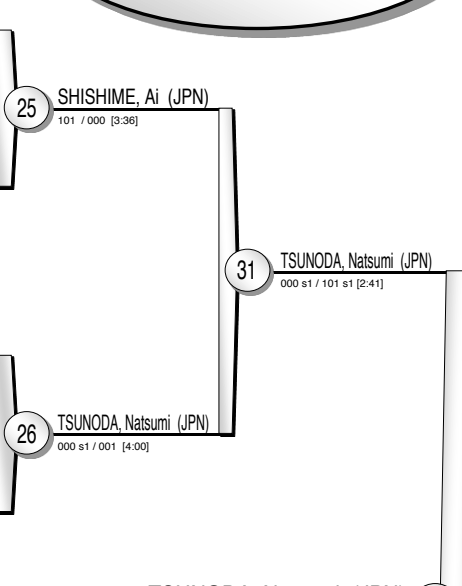

Judo Grand-Slam Tokyo 2016

(JPN Tokyo, 2-4 December 2016)

-52 kg

19 Judoka

Pool A

SHISHIME, Ai (JPN)	1	SHISHIME, Ai (JPN)	17
TSUI, Shuk Ki (HKG)	2	BABINYAN, Zarina (RUS)	17
BABINYAN, Zarina (RUS)	2	000 / 101 [1:36]	
NORDMEYER, Nieke (GER)	3	NORDMEYER, Nieke (GER)	18
HA, Ju Hee (KOR)	4	HA, Ju Hee (KOR)	18
HA, Ju Hee (KOR)	4	001 / 011 [4:00]	

Pool B

CHEN, Chen (CHN)	5	CHEN, Chen (CHN)	19
VAN SNICK, Charline (BEL)	6	VAN SNICK, C. (BEL)	19
CHEN, Chin-Ying (TPE)	7	CHEN, Chin-Ying (TPE)	20
TSUNODA, Natsumi (JPN)	8	TSUNODA, Natsumi (JPN)	20
TSUNODA, Natsumi (JPN)	8	000 s1 / 110 [1:12]	

Pool C

GNETO, Astride (FRA)	9	GNETO, Astride (FRA)	21
ABE, Uta (JPN)	10	ABE, Uta (JPN)	21
WARASIHA, Kachakorn (THA)	10	002 / 000 s1 [4:00]	
BEISCHMIDT, Ines (GER)	11	BEISCHMIDT, Ines (GER)	22
KWON, Aerim (KOR)	12	KWON, Aerim (KOR)	22
KWON, Aerim (KOR)	12	000 s2 / 010 s2 [4:00]	

Pool D

GUICA, Ecaterina (CAN)	13	GUICA, Ecaterina (CAN)	23
TATSUKAWA, Rina (JPN)	14	TATSUKAWA, Rina (JPN)	23
SILVA, Raquel (BRA)	14	110 / 000 [2:16]	
KELDIYOROVA, Diyora (UZB)	15	KELDIYOROVA, D. (UZB)	24
PASHINA, Anna (RUS)	16	PASHINA, Anna (RUS)	24
PASHINA, Anna (RUS)	16	012 / 000 s1 [4:00]	

TSUNODA, Natsumi (JPN) 35
100 / 000 [3:38]

Results

1. TSUNODA, Natsumi JPN
2. ABE, Uta JPN
3. TATSUKAWA, Rina JPN
3. SHISHIME, Ai JPN
5. VAN SNICK, Charline BEL
5. KELDIYOROVA, Diyora UZB
7. HA, Ju Hee KOR
7. KWON, Aerim KOR

Repechage

HA, Ju Hee (KOR)	29	VAN SNICK, C. (BEL)	33
VAN SNICK, Charline (BEL)	29	000 s1 / 000 [4:00]	
KWON, Aerim (KOR)	30	KELDIYOROVA, D. (UZB)	34
KELDIYOROVA, Diyora (UZB)	30	000 / 100 [0:30]	
SHISHIME, Ai (JPN)	34	SHISHIME, Ai (JPN)	34
SHISHIME, Ai (JPN)	34	000 / 100 [1:05]