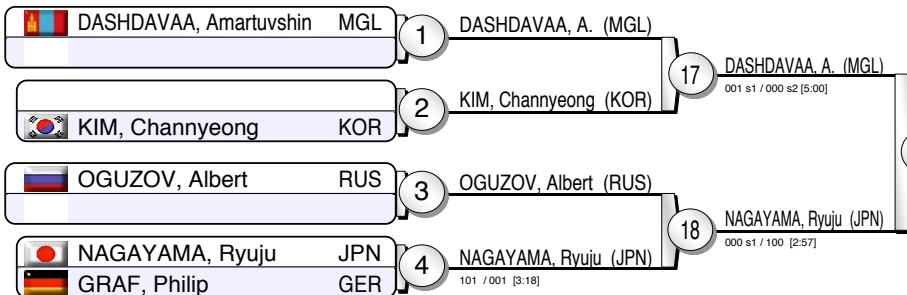

# Judo Grand-Slam Tokyo 2016

(JPN Tokyo, 2-4 December 2016)

# -60 kg

21 Judoka

Pool A

Pool B

Pool C

Pool D

NAGAYAMA, Ryuju (JPN)  
100 s1 / 000 [4:16]

TAKATO, Naohisa (JPN)  
001 / 000 [6:58]