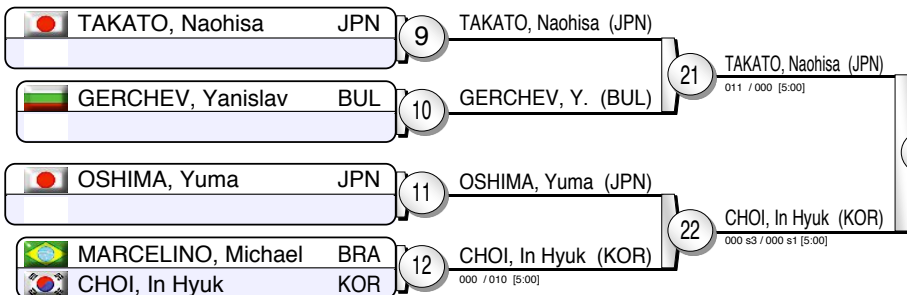

# Judo Grand-Slam Tokyo 2016

(JPN Tokyo, 2-4 December 2016)

# -60 kg

21 Judoka

Pool A

Pool B

Pool C

Pool D

NAGAYAMA, Ryuju (JPN)  
100 s1 / 000 [4:16]

TAKATO, Naohisa (JPN)  
001 / 000 [6:58]