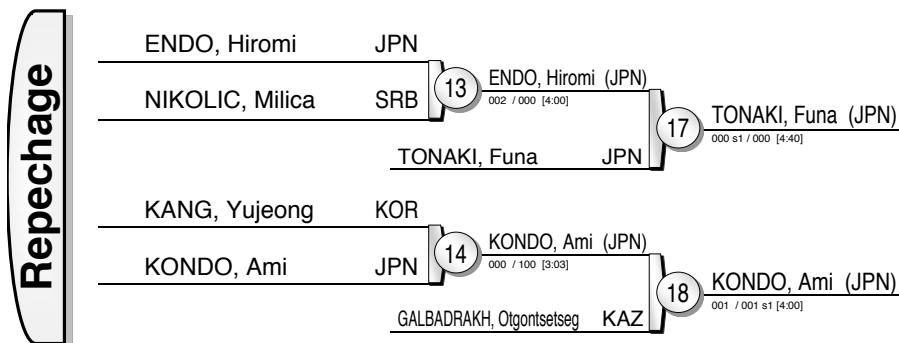

Judo Grand-Slam Tokyo 2016

(JPN Tokyo, 2-4 December 2016)

-48 kg

16 Judoka

1. ## Results
1. MUNKHBAT, Urantsetseg MGL
  2. JEONG, Bokyeong KOR
  3. TONAKI, Funa JPN
  4. KONDO, Ami JPN
  5. ENDO, Hiromi JPN
  6. GALBADRAKH, Otgontsetseg KAZ
  7. NIKOLIC, Milica SRB
  8. KANG, Yujeong KOR

Judo Grand-Slam Tokyo 2016

(JPN Tokyo, 2-4 December 2016)

-52 kg

19 Judoka

Pool A

SHISHIME, Ai (JPN)	1	SHISHIME, Ai (JPN)	17
TSUI, Shuk Ki (HKG)	2	BABINYAN, Zarina (RUS)	17
BABINYAN, Zarina (RUS)	2	000 / 101 [1:36]	
NORDMEYER, Nieke (GER)	3	NORDMEYER, Nieke (GER)	18
HA, Ju Hee (KOR)	4	HA, Ju Hee (KOR)	18
HA, Ju Hee (KOR)	4	001 / 011 [4:00]