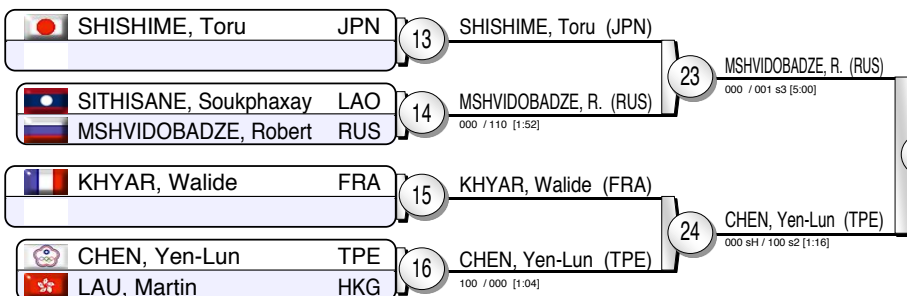

# Judo Grand-Slam Tokyo 2016

(JPN Tokyo, 2-4 December 2016)

# -60 kg

21 Judoka

Pool A

Pool B

Pool C

Pool D

NAGAYAMA, Ryuju (JPN)  
100 s1 / 000 [4:16]

TAKATO, Naohisa (JPN)  
001 / 000 [6:58]