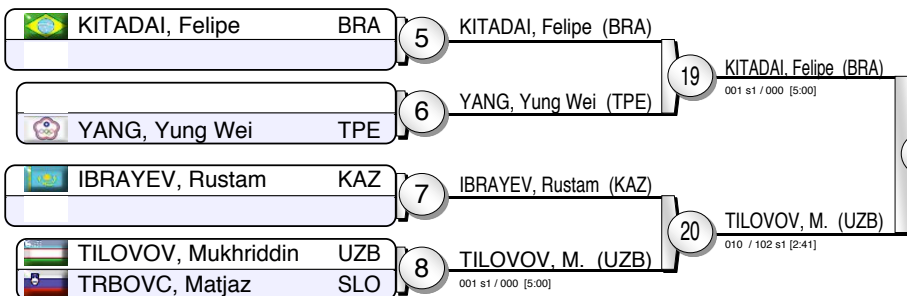

Judo Grand-Slam Tokyo 2016

(JPN Tokyo, 2-4 December 2016)

-60 kg

21 Judoka

Pool A

Pool B

Pool C

Pool D

NAGAYAMA, Ryuju (JPN)
100 s1 / 000 [4:16]

TAKATO, Naohisa (JPN)
001 / 000 [6:58]

Repechage

Results

1. NAGAYAMA, Ryuju JPN
2. TAKATO, Naohisa JPN
3. MSHVIDOBADZE, Robert RUS
4. CHOI, In Hyuk KOR
5. DASHDAVAA, Amartuvshin MGL
6. KITADAI, Felipe BRA
7. TILOVOV, Mukhriddin UZB
8. CHEN, Yen-Lun TPE